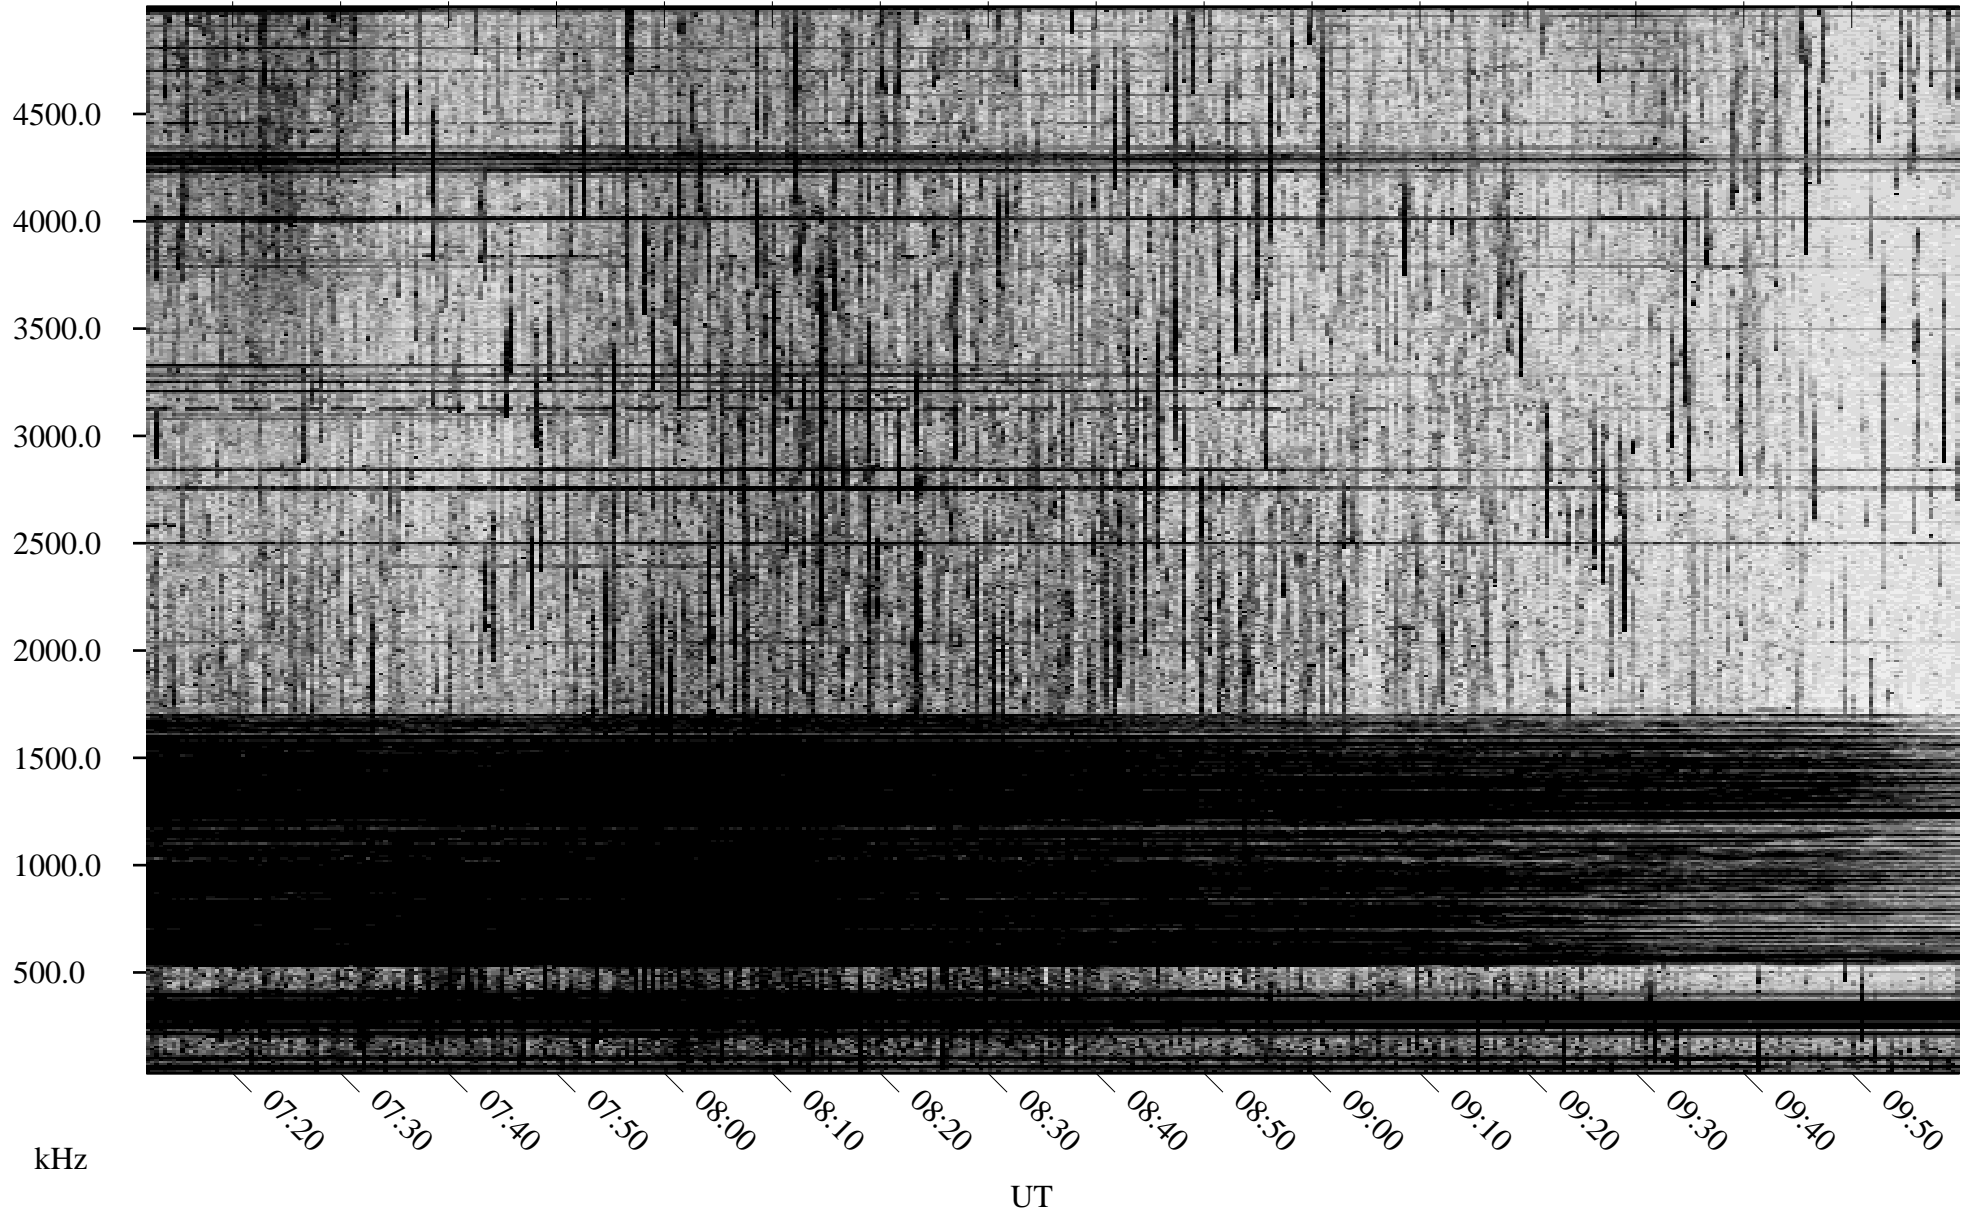

07/25/2003 Churchill, Manitoba

Linear Scale Black = 161 White = 15

ch03206l.z00m max_12

Page 1

07/25/2003 Churchill, Manitoba

Linear Scale Black = 161 White = 15

ch03206l.z00m max_12

Page 2

07/26/2003 Churchill, Manitoba

Linear Scale Black = 161 White = 15

ch03206l.z00m max_12

Page 3

07/26/2003 Churchill, Manitoba

Linear Scale Black = 161 White = 15

ch03206l.z00m max_12

Page 4

07/26/2003 Churchill, Manitoba

Linear Scale Black = 161 White = 15

ch03206l.z00m max_12

Page 5

07/26/2003 Churchill, Manitoba

Linear Scale Black = 161 White = 15

ch03206l.z00m max_12

Page 6

07/26/2003 Churchill, Manitoba

Linear Scale Black = 161 White = 15

ch03206l.z00m max_12

Page 7

07/26/2003 Churchill, Manitoba

Linear Scale Black = 161 White = 15

ch03206l.z00m max_12

Page 8