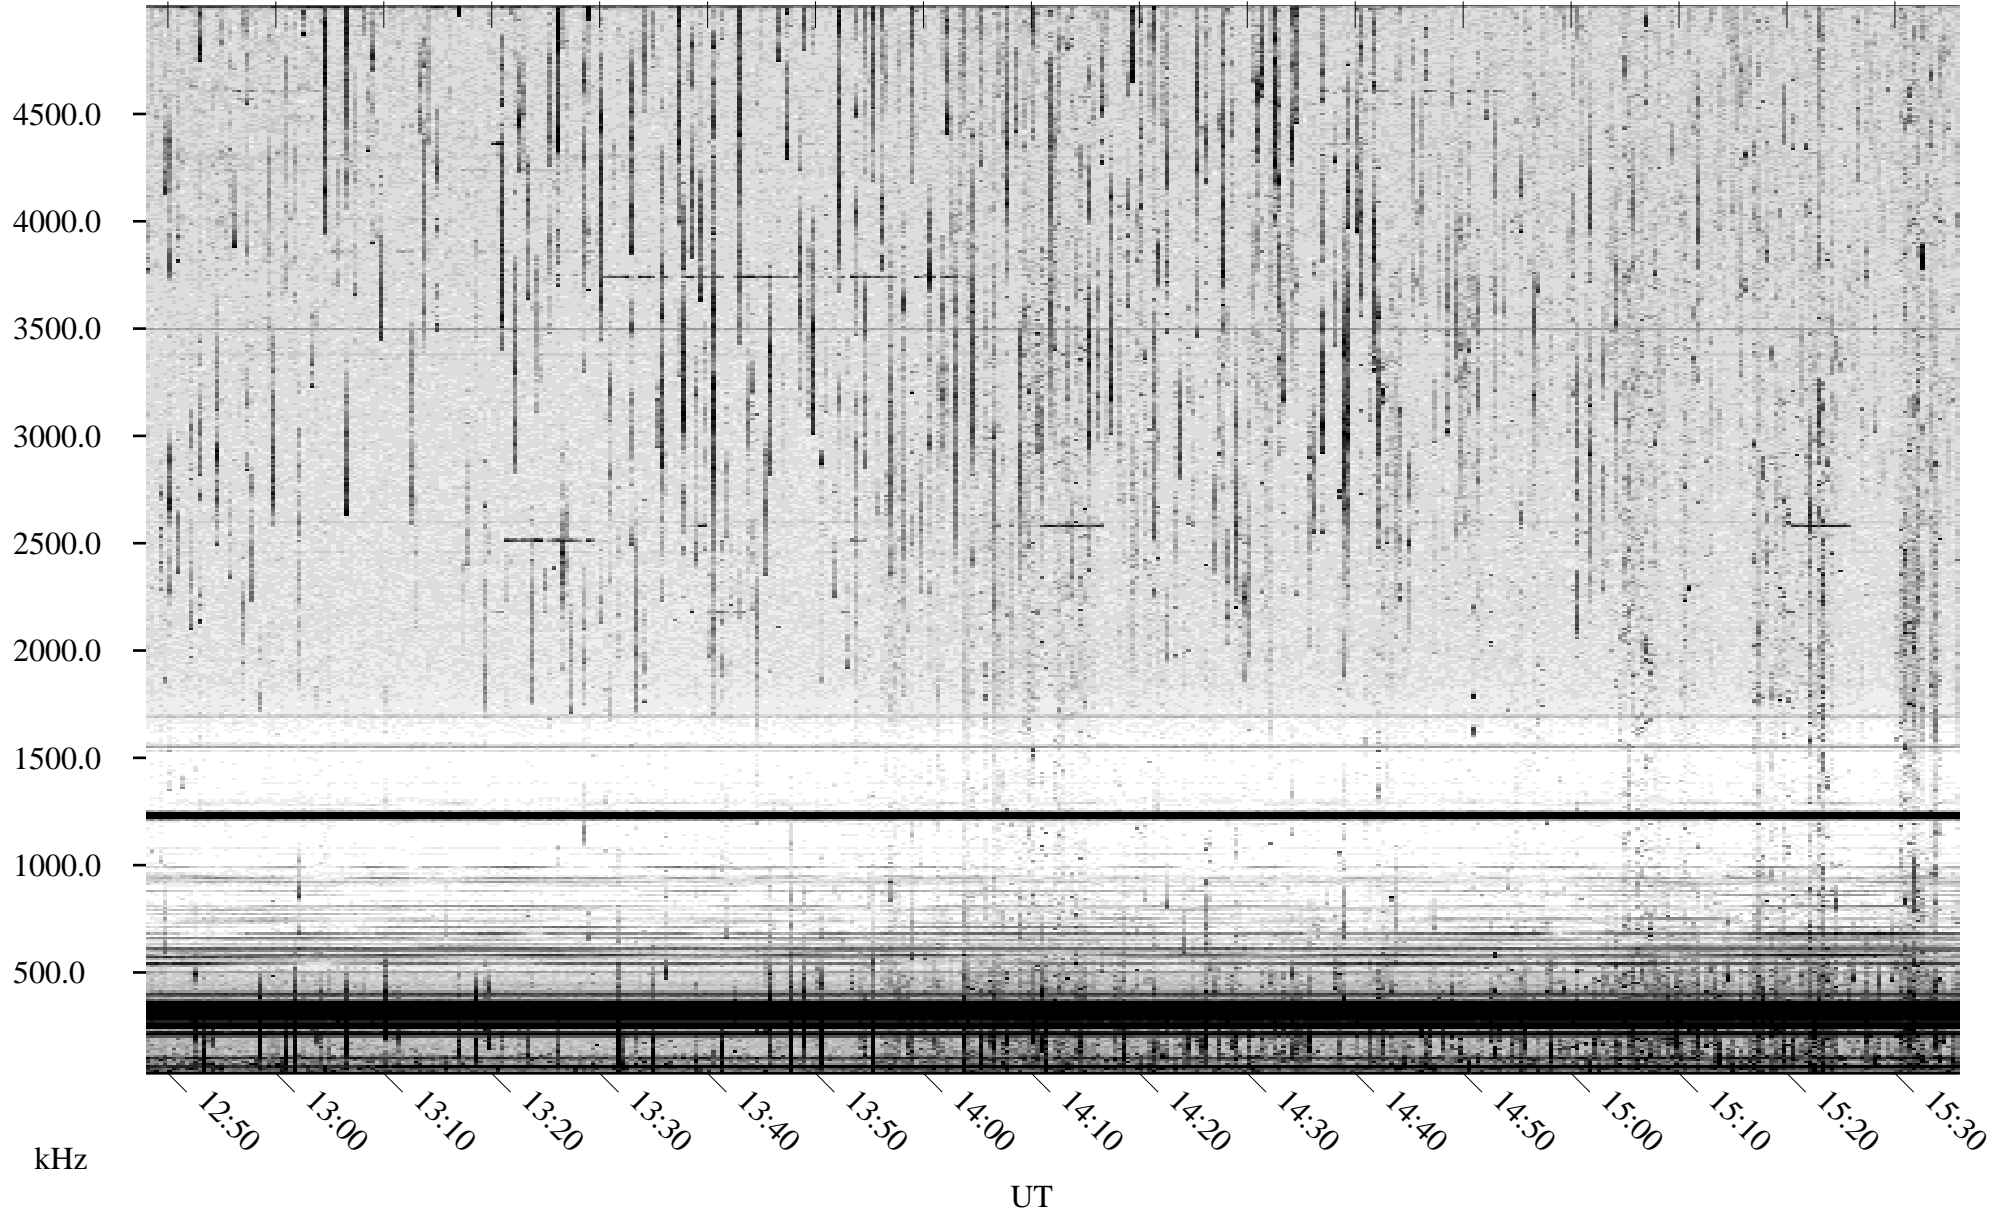

07/25/2003 Churchill, Manitoba

Linear Scale Black = 161 White = 15

ch03206l.z00m max_12

Page 1

07/25/2003 Churchill, Manitoba

Linear Scale Black = 161 White = 15

ch03206l.z00m max_12

Page 2

07/26/2003 Churchill, Manitoba

Linear Scale Black = 161 White = 15

ch03206l.z00m max_12

Page 3

07/26/2003 Churchill, Manitoba

Linear Scale Black = 161 White = 15

ch03206l.z00m max_12

Page 4

07/26/2003 Churchill, Manitoba

Linear Scale Black = 161 White = 15

ch03206l.z00m max_12

Page 5

07/26/2003 Churchill, Manitoba

Linear Scale Black = 161 White = 15

ch03206l.z00m max_12

Page 6

07/26/2003 Churchill, Manitoba

Linear Scale Black = 161 White = 15

ch03206l.z00m max_12

Page 7

07/26/2003 Churchill, Manitoba

Linear Scale Black = 161 White = 15

ch03206l.z00m max_12

Page 8