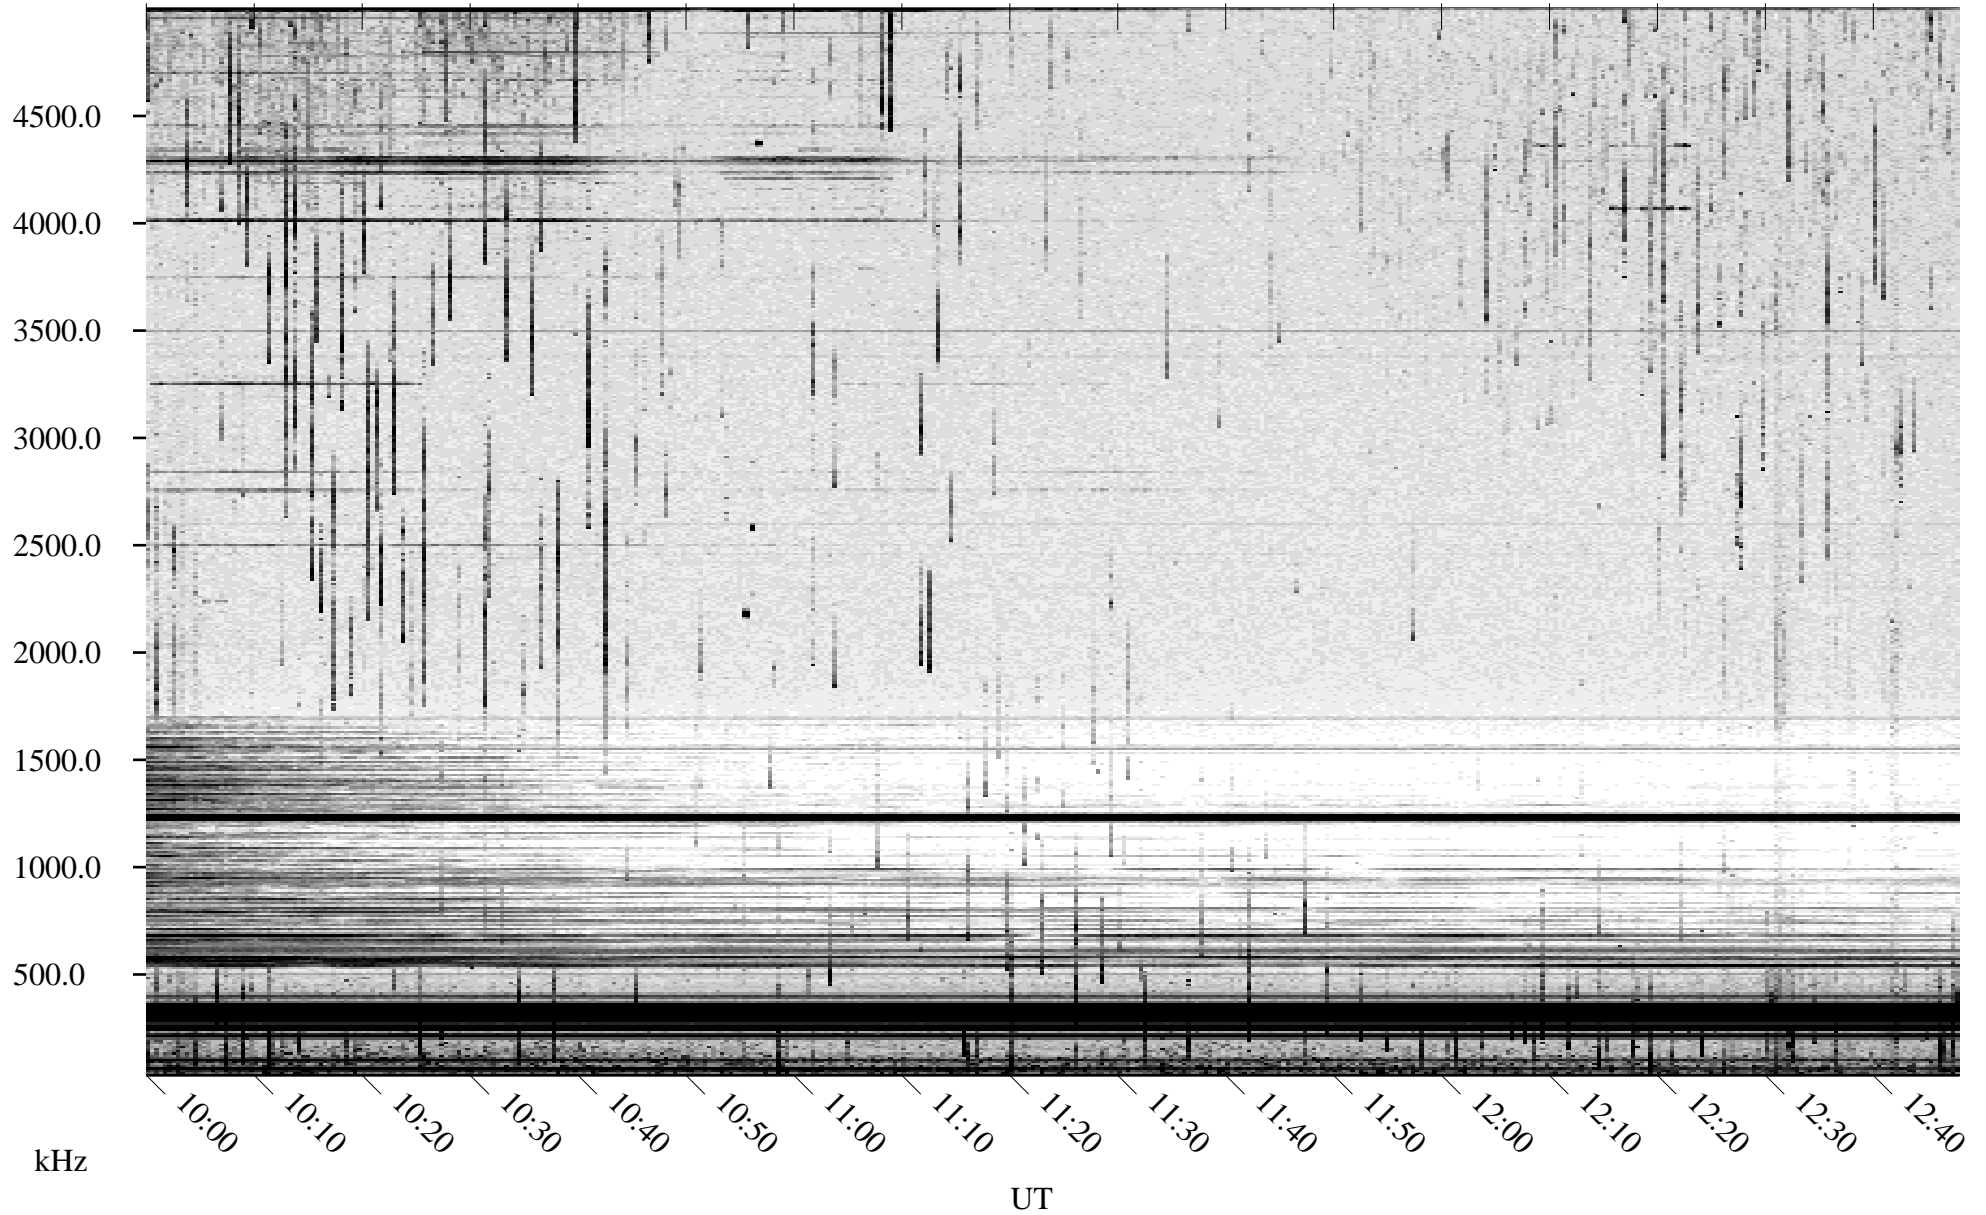

07/25/2003 Churchill, Manitoba

Linear Scale Black = 161 White = 15

ch03206l.z00m max_12

Page 1

07/25/2003 Churchill, Manitoba

Linear Scale Black = 161 White = 15

ch03206l.z00m max_12

Page 2

07/26/2003 Churchill, Manitoba

Linear Scale Black = 161 White = 15

ch03206l.z00m max_12

Page 3

07/26/2003 Churchill, Manitoba

Linear Scale Black = 161 White = 15

ch03206l.z00m max_12

Page 4

07/26/2003 Churchill, Manitoba

Linear Scale Black = 161 White = 15

ch03206l.z00m max_12

Page 5

07/26/2003 Churchill, Manitoba

Linear Scale Black = 161 White = 15

ch03206l.z00m max_12

Page 6

07/26/2003 Churchill, Manitoba

Linear Scale Black = 161 White = 15

ch03206l.z00m max_12

Page 7

07/26/2003 Churchill, Manitoba

Linear Scale Black = 161 White = 15

ch03206l.z00m max_12

Page 8