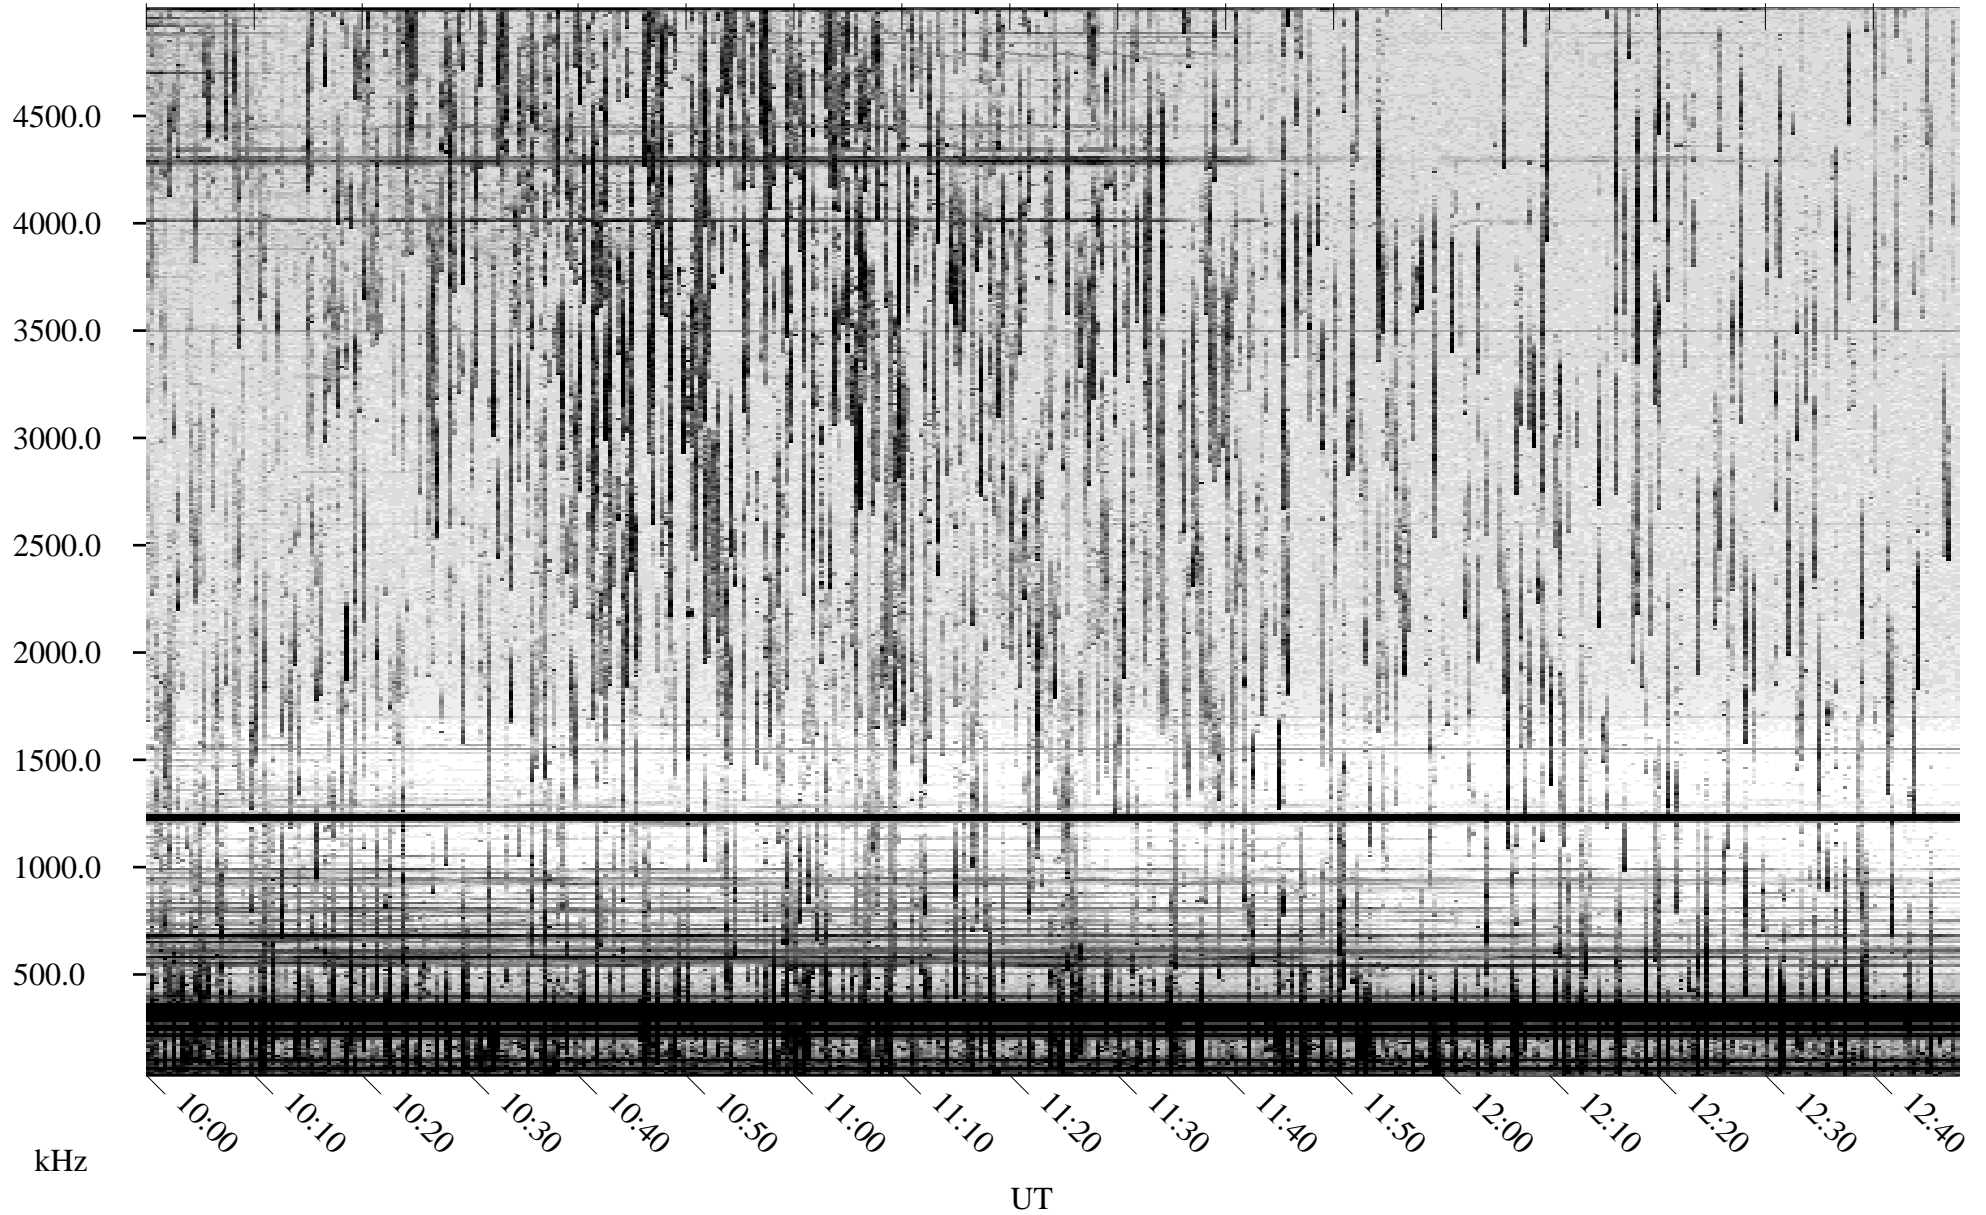

# 07/29/2003 Churchill, Manitoba

Linear Scale    Black = 161    White = 15

ch03209l.z00m max\_12

Page 5

# 07/29/2003 Churchill, Manitoba

Linear Scale    Black = 161    White = 15

ch03209l.z00m max\_12

Page 6

# 07/29/2003 Churchill, Manitoba

Linear Scale    Black = 161    White = 15

ch03209l.z00m max\_12

Page 7

# 07/29/2003 Churchill, Manitoba

Linear Scale    Black = 161    White = 15

ch03209l.z00m max\_12