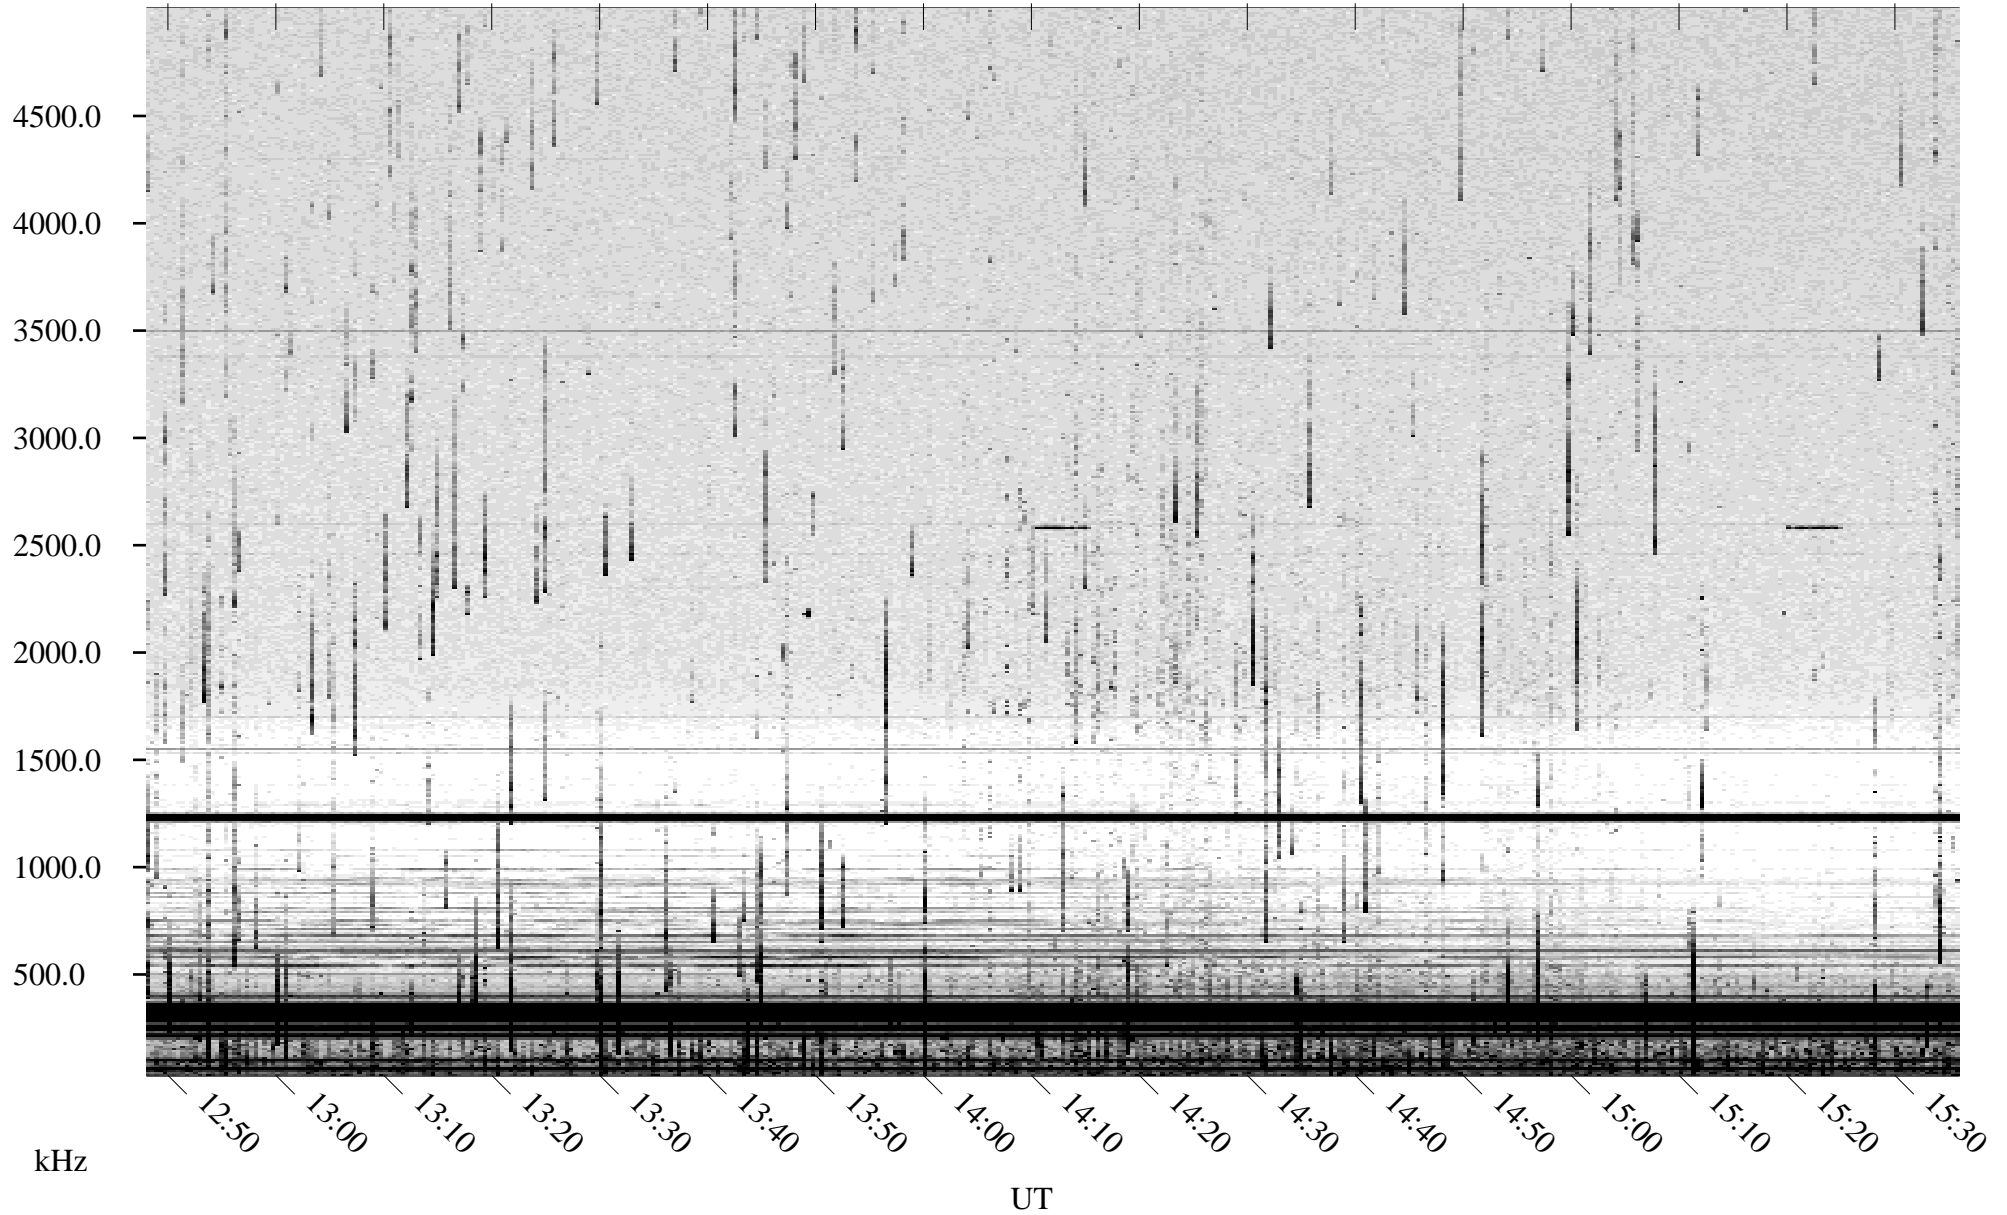

# 07/29/2003 Churchill, Manitoba

Linear Scale    Black = 161    White = 15

ch03209l.z00m max\_12

Page 5

# 07/29/2003 Churchill, Manitoba

Linear Scale    Black = 161    White = 15

ch03209l.z00m max\_12

Page 6

# 07/29/2003 Churchill, Manitoba

Linear Scale    Black = 161    White = 15

ch03209l.z00m max\_12

Page 7

# 07/29/2003 Churchill, Manitoba

Linear Scale    Black = 161    White = 15

ch03209l.z00m max\_12