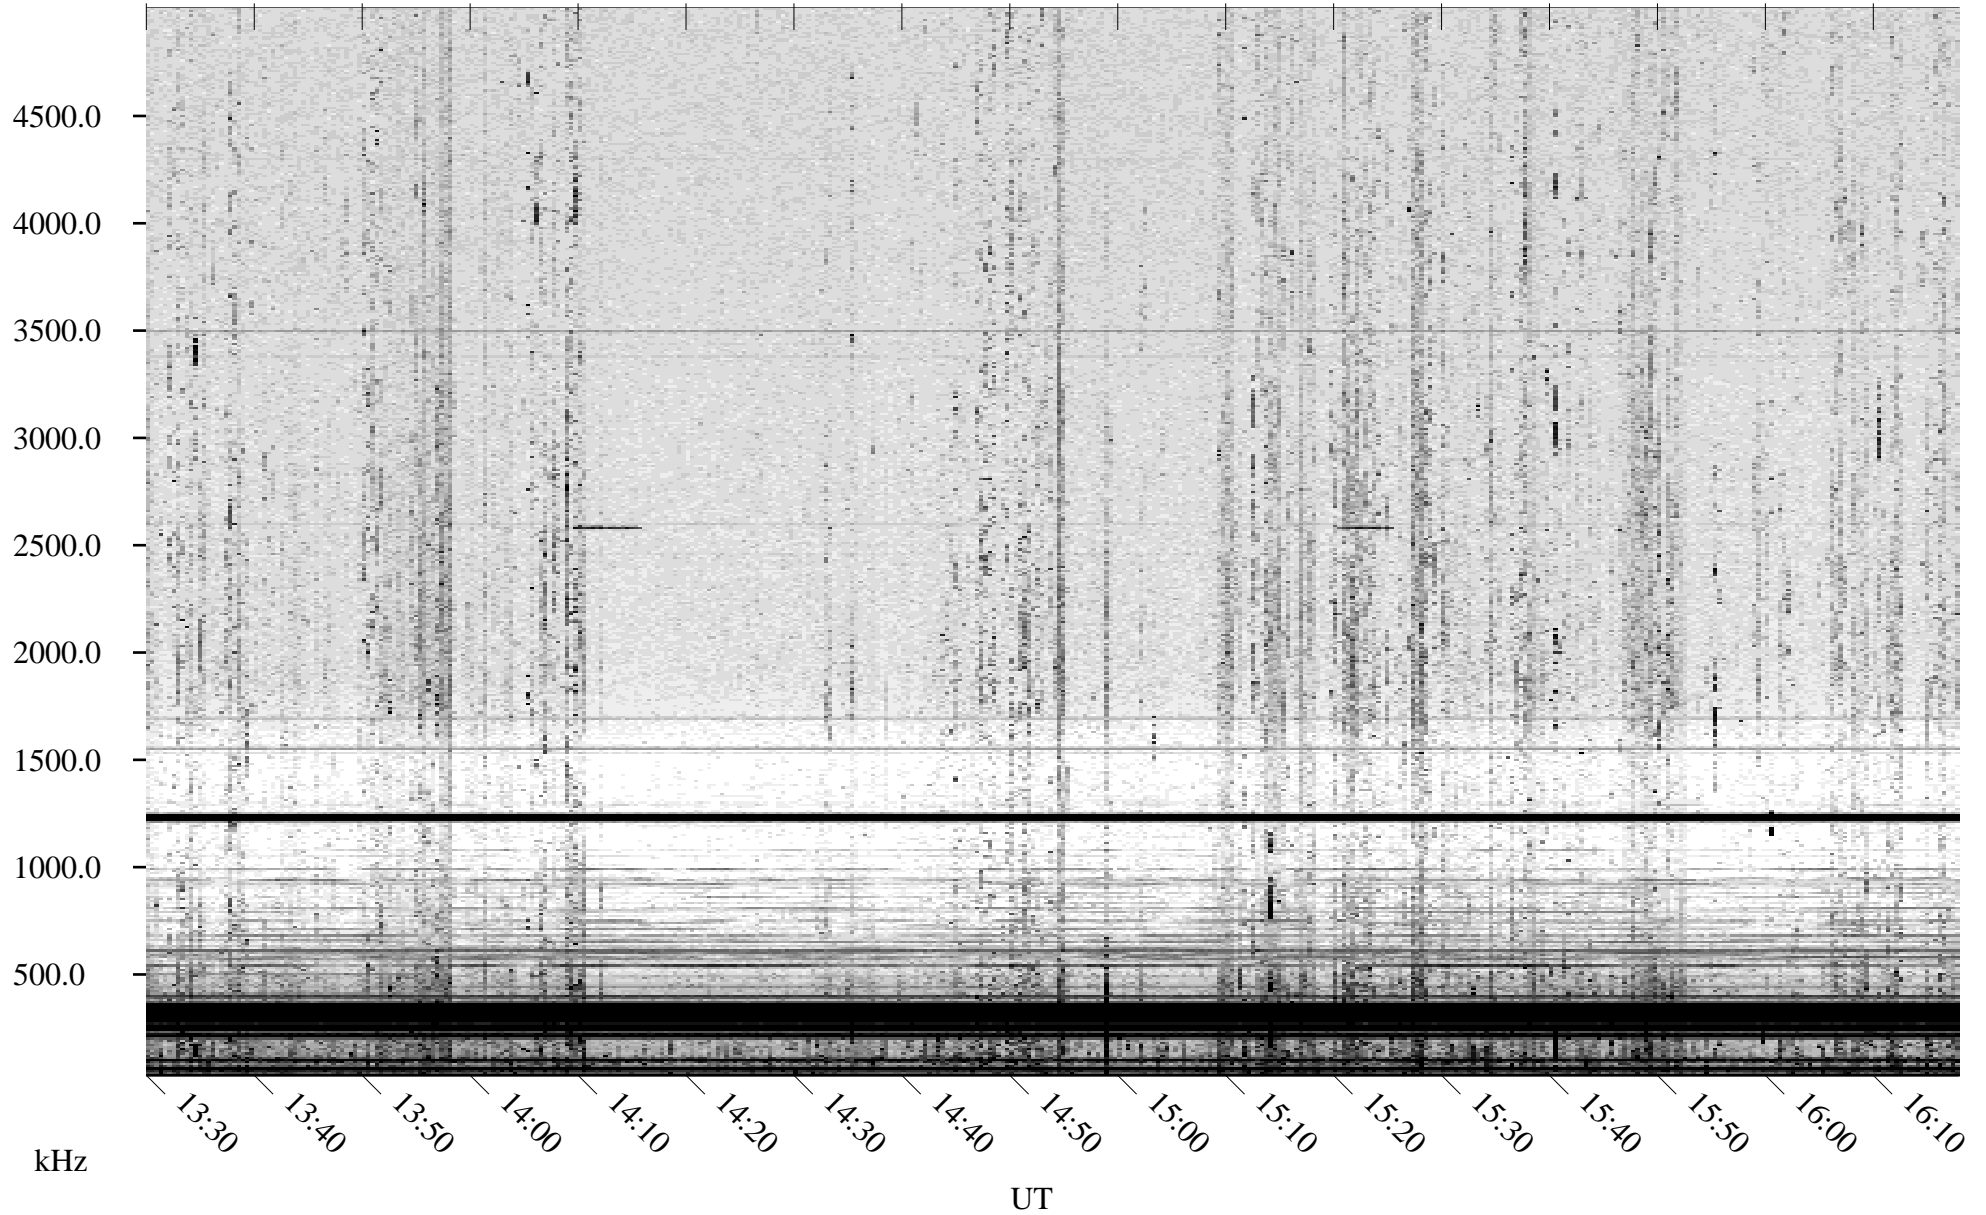

07/29/2003 Churchill, Manitoba

Linear Scale Black = 161 White = 15

ch03210l.z01m max_12

Page 1

07/30/2003 Churchill, Manitoba

Linear Scale Black = 161 White = 15

ch03210l.z01m max_12

Page 2

07/30/2003 Churchill, Manitoba

Linear Scale Black = 161 White = 15

ch03210l.z01m max_12

Page 3

07/30/2003 Churchill, Manitoba

Linear Scale Black = 161 White = 15

ch03210l.z01m max_12

Page 4

07/30/2003 Churchill, Manitoba

Linear Scale Black = 161 White = 15

ch03210l.z01m max_12

Page 5

07/30/2003 Churchill, Manitoba

Linear Scale Black = 161 White = 15

ch03210l.z01m max_12

Page 6

07/30/2003 Churchill, Manitoba

Linear Scale Black = 161 White = 15

ch03210l.z01m max_12