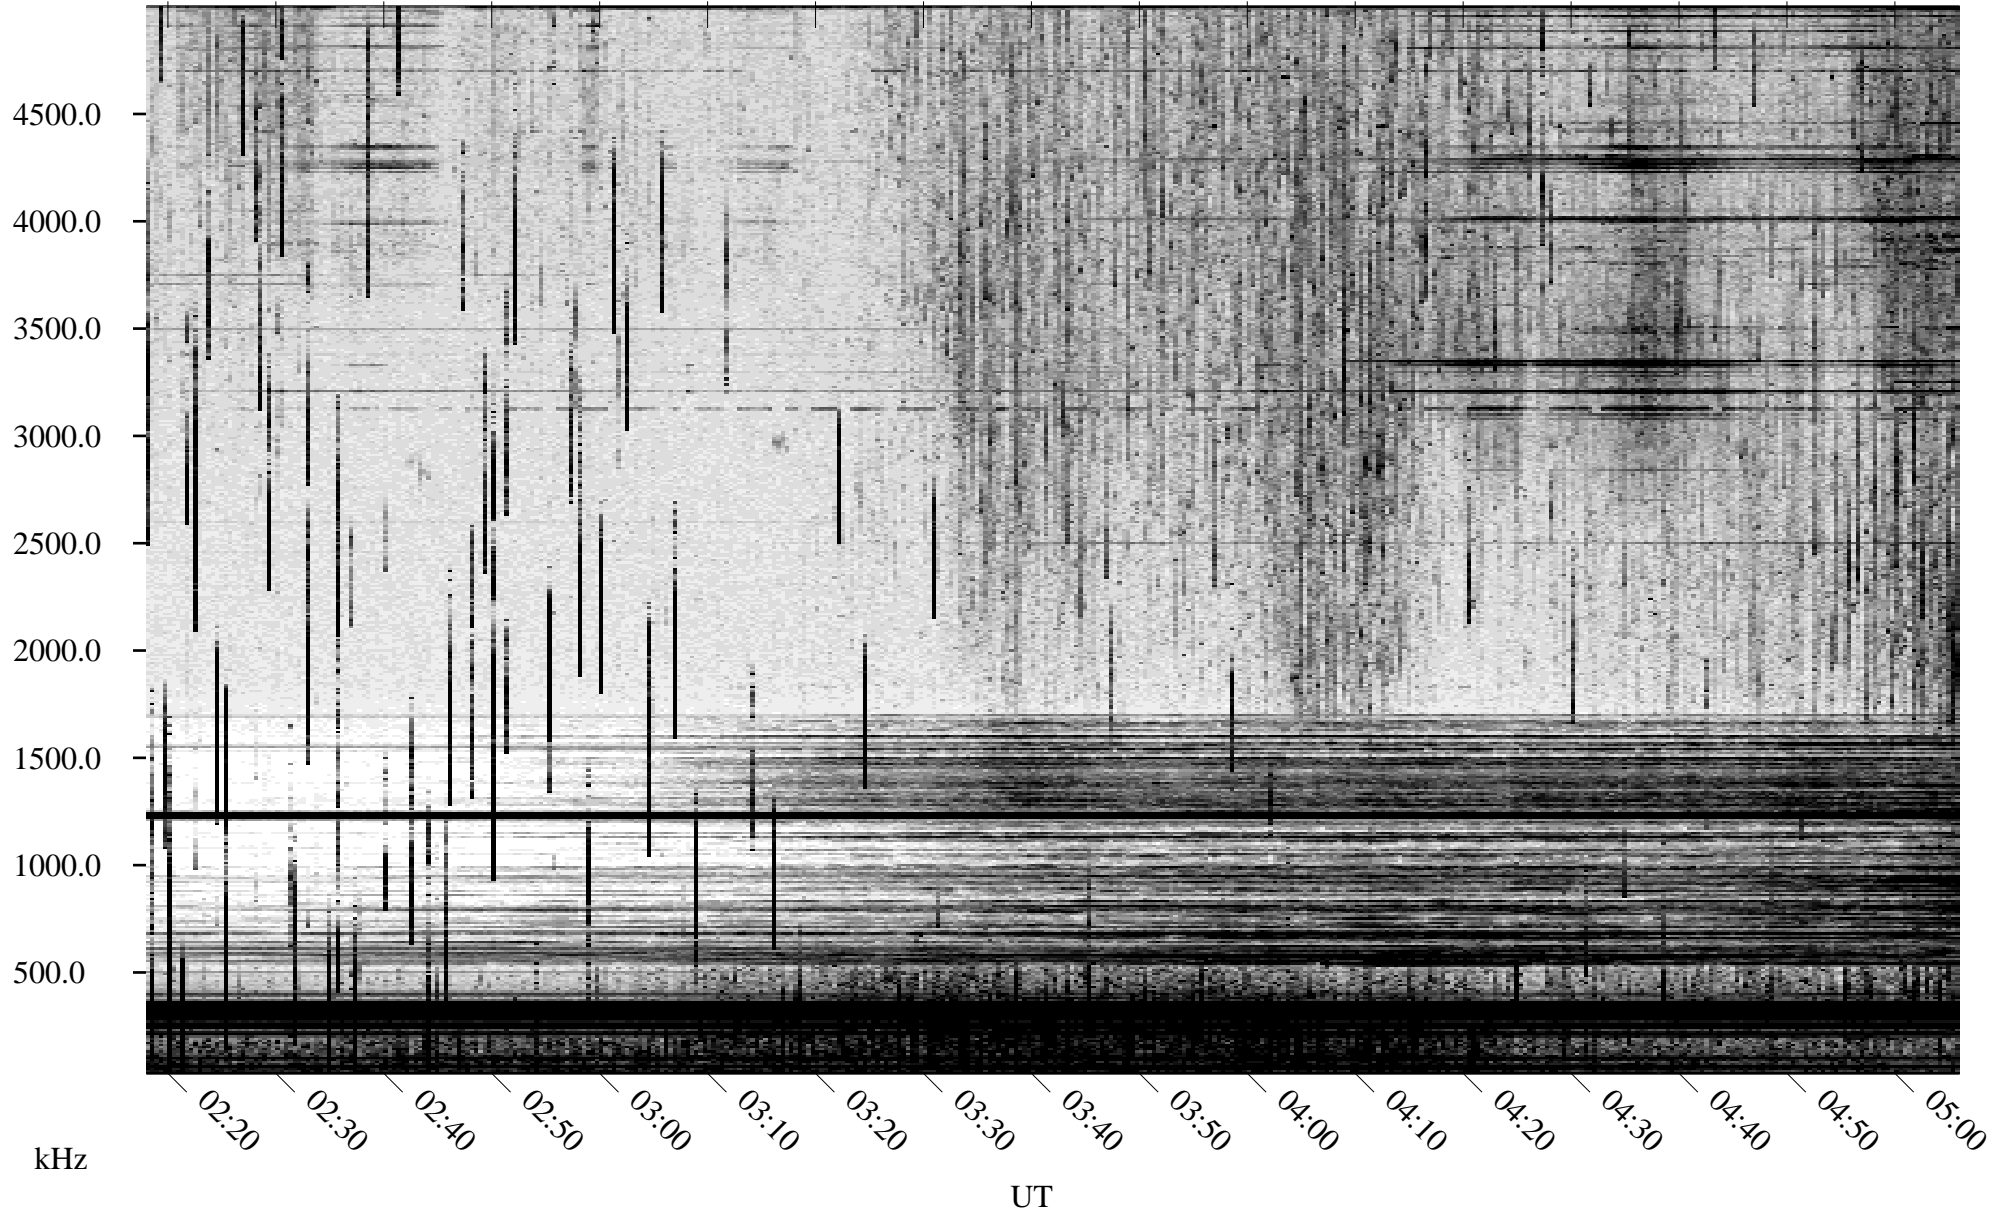

07/29/2003 Churchill, Manitoba

Linear Scale Black = 161 White = 15

ch03210l.z01m max_12

Page 1

07/30/2003 Churchill, Manitoba

Linear Scale Black = 161 White = 15

ch03210l.z01m max_12

Page 2

07/30/2003 Churchill, Manitoba

Linear Scale Black = 161 White = 15

ch03210l.z01m max_12

Page 3

07/30/2003 Churchill, Manitoba

Linear Scale Black = 161 White = 15

ch03210l.z01m max_12

Page 4

07/30/2003 Churchill, Manitoba

Linear Scale Black = 161 White = 15

ch03210l.z01m max_12

Page 5

07/30/2003 Churchill, Manitoba

Linear Scale Black = 161 White = 15

ch03210l.z01m max_12

Page 6

07/30/2003 Churchill, Manitoba

Linear Scale Black = 161 White = 15

ch03210l.z01m max_12