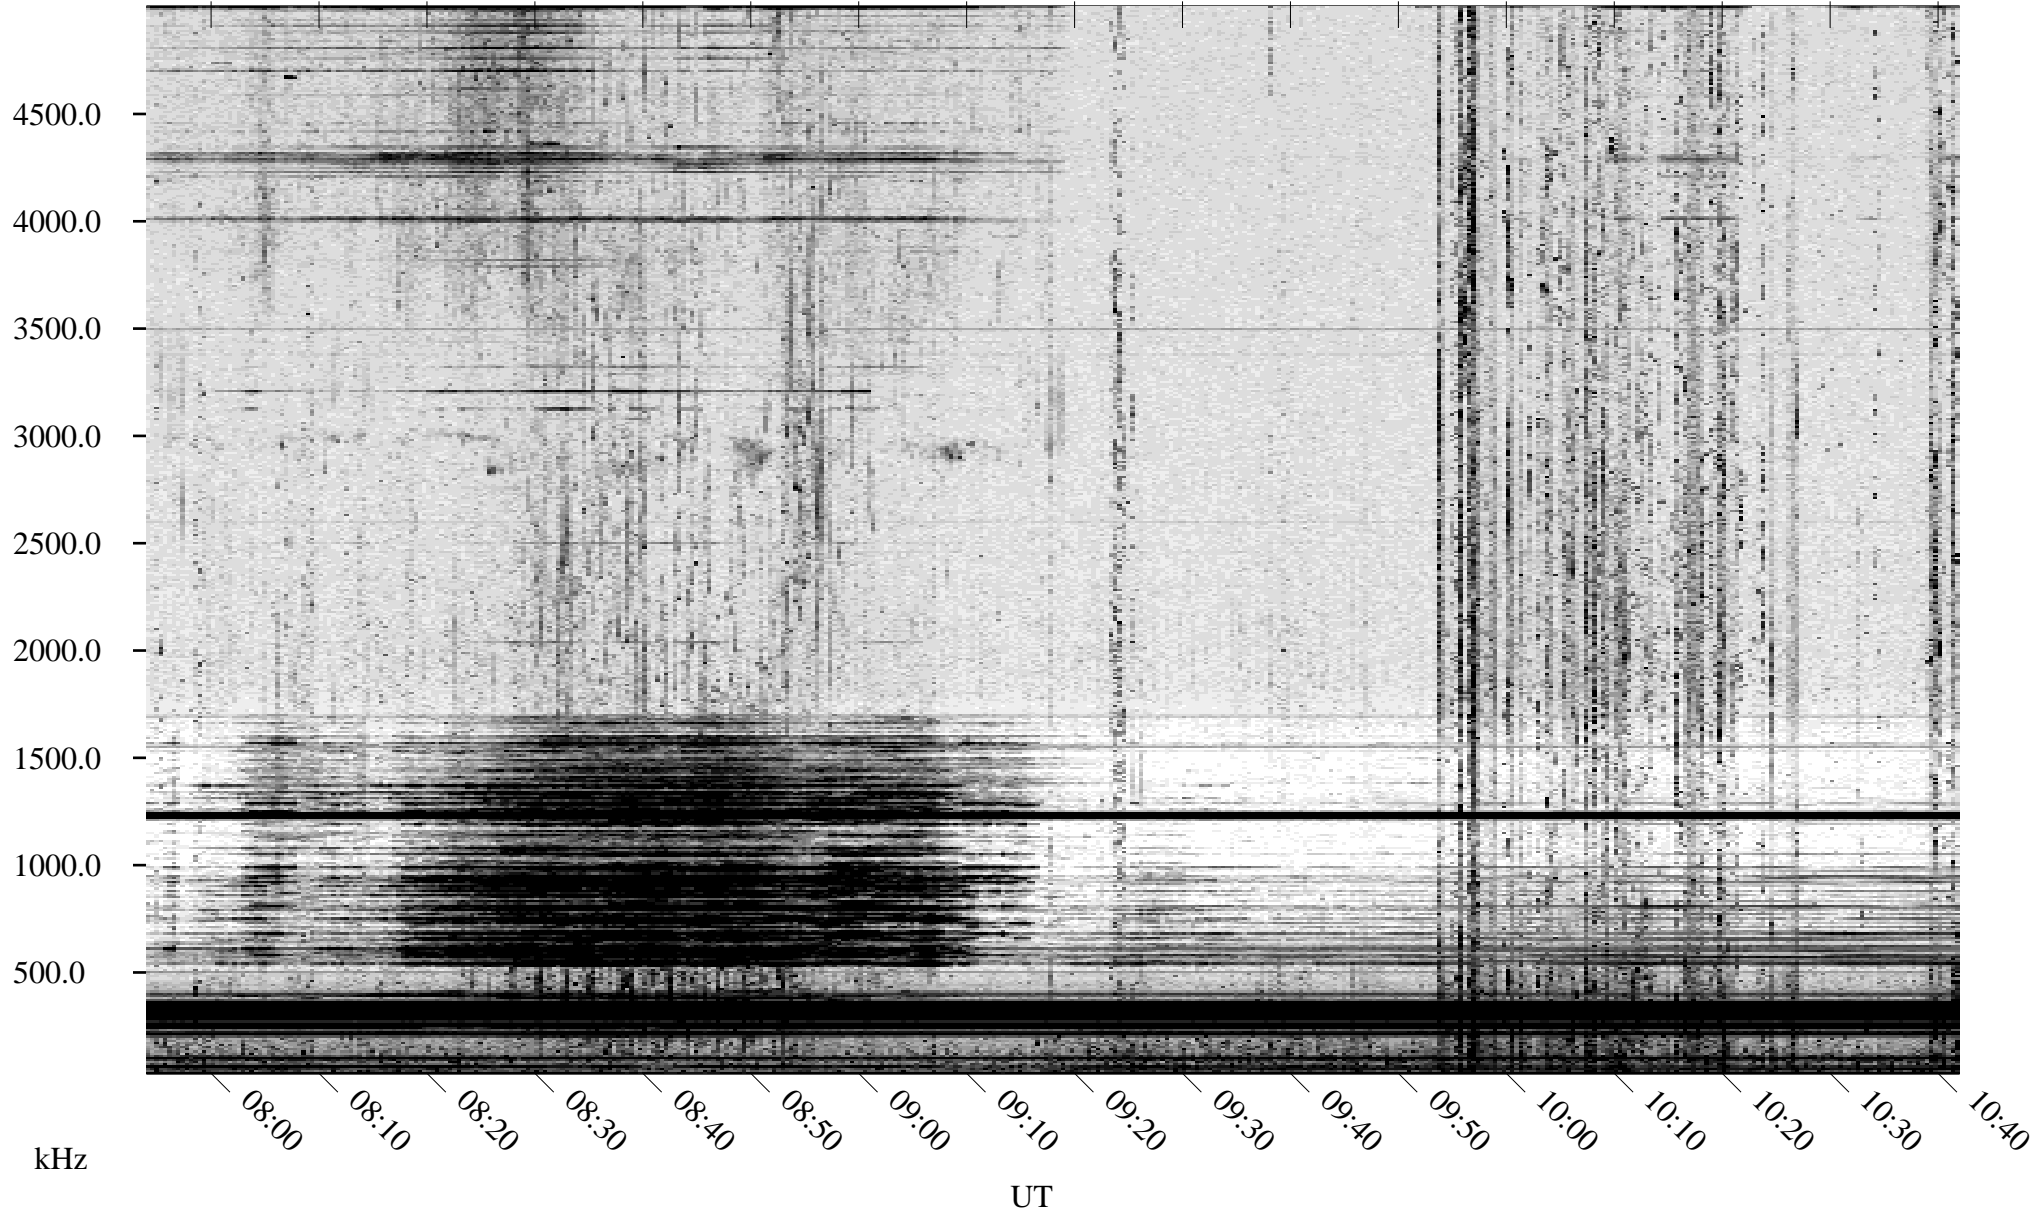

07/29/2003 Churchill, Manitoba

Linear Scale Black = 161 White = 15

ch03210l.z01m max_12

Page 1

07/30/2003 Churchill, Manitoba

Linear Scale Black = 161 White = 15

ch03210l.z01m max_12

Page 2

07/30/2003 Churchill, Manitoba

Linear Scale Black = 161 White = 15

ch03210l.z01m max_12

Page 3

07/30/2003 Churchill, Manitoba

Linear Scale Black = 161 White = 15

ch03210l.z01m max_12

Page 4

07/30/2003 Churchill, Manitoba

Linear Scale Black = 161 White = 15

ch03210l.z01m max_12

Page 5

07/30/2003 Churchill, Manitoba

Linear Scale Black = 161 White = 15

ch03210l.z01m max_12

Page 6

07/30/2003 Churchill, Manitoba

Linear Scale Black = 161 White = 15

ch03210l.z01m max_12