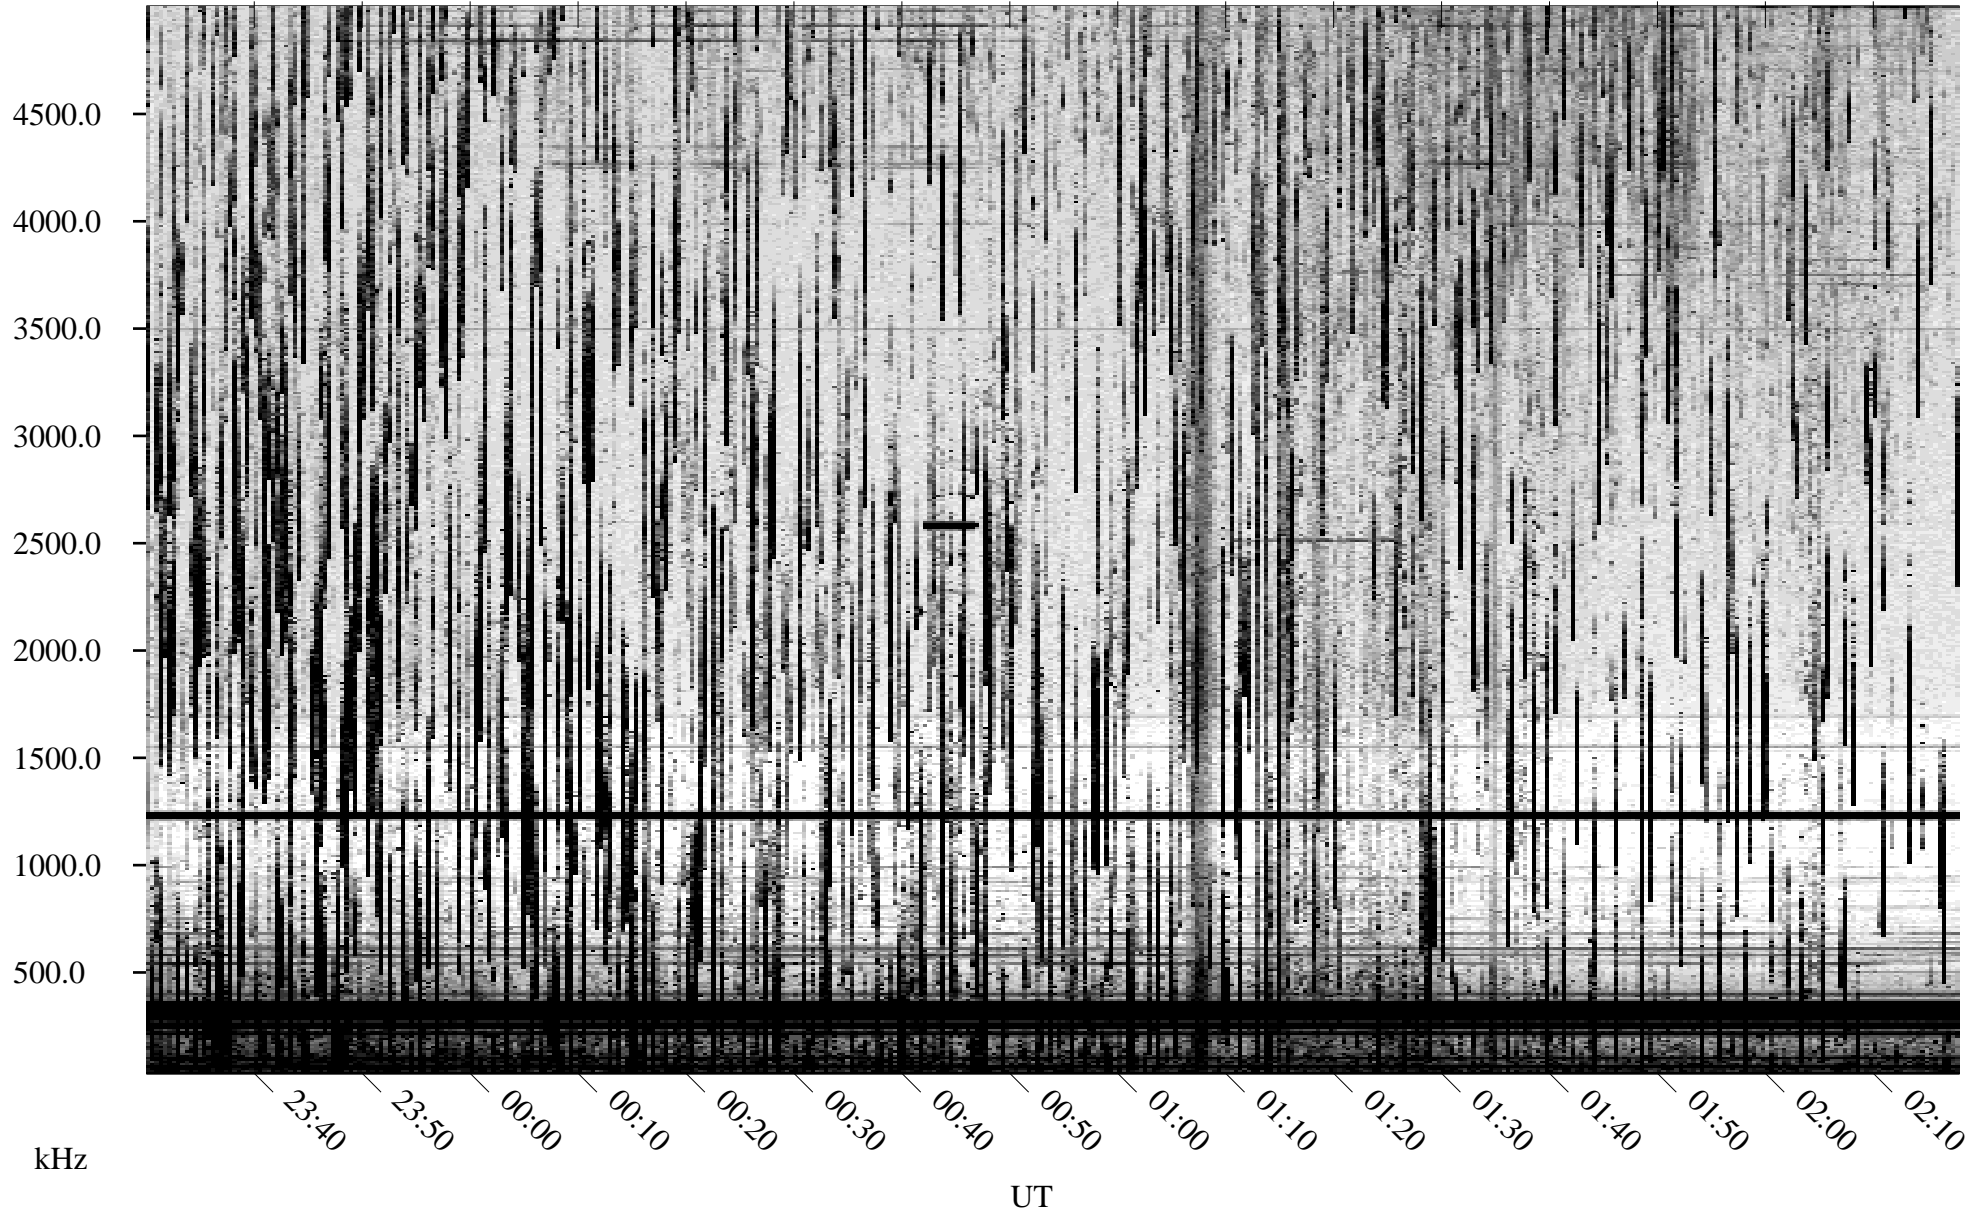

07/29/2003 Churchill, Manitoba

Linear Scale Black = 161 White = 15

ch03210l.z01m max_12

Page 1

07/30/2003 Churchill, Manitoba

Linear Scale Black = 161 White = 15

ch03210l.z01m max_12

Page 2

07/30/2003 Churchill, Manitoba

Linear Scale Black = 161 White = 15

ch03210l.z01m max_12

Page 3

07/30/2003 Churchill, Manitoba

Linear Scale Black = 161 White = 15

ch03210l.z01m max_12

Page 4

07/30/2003 Churchill, Manitoba

Linear Scale Black = 161 White = 15

ch03210l.z01m max_12

Page 5

07/30/2003 Churchill, Manitoba

Linear Scale Black = 161 White = 15

ch03210l.z01m max_12

Page 6

07/30/2003 Churchill, Manitoba

Linear Scale Black = 161 White = 15

ch03210l.z01m max_12