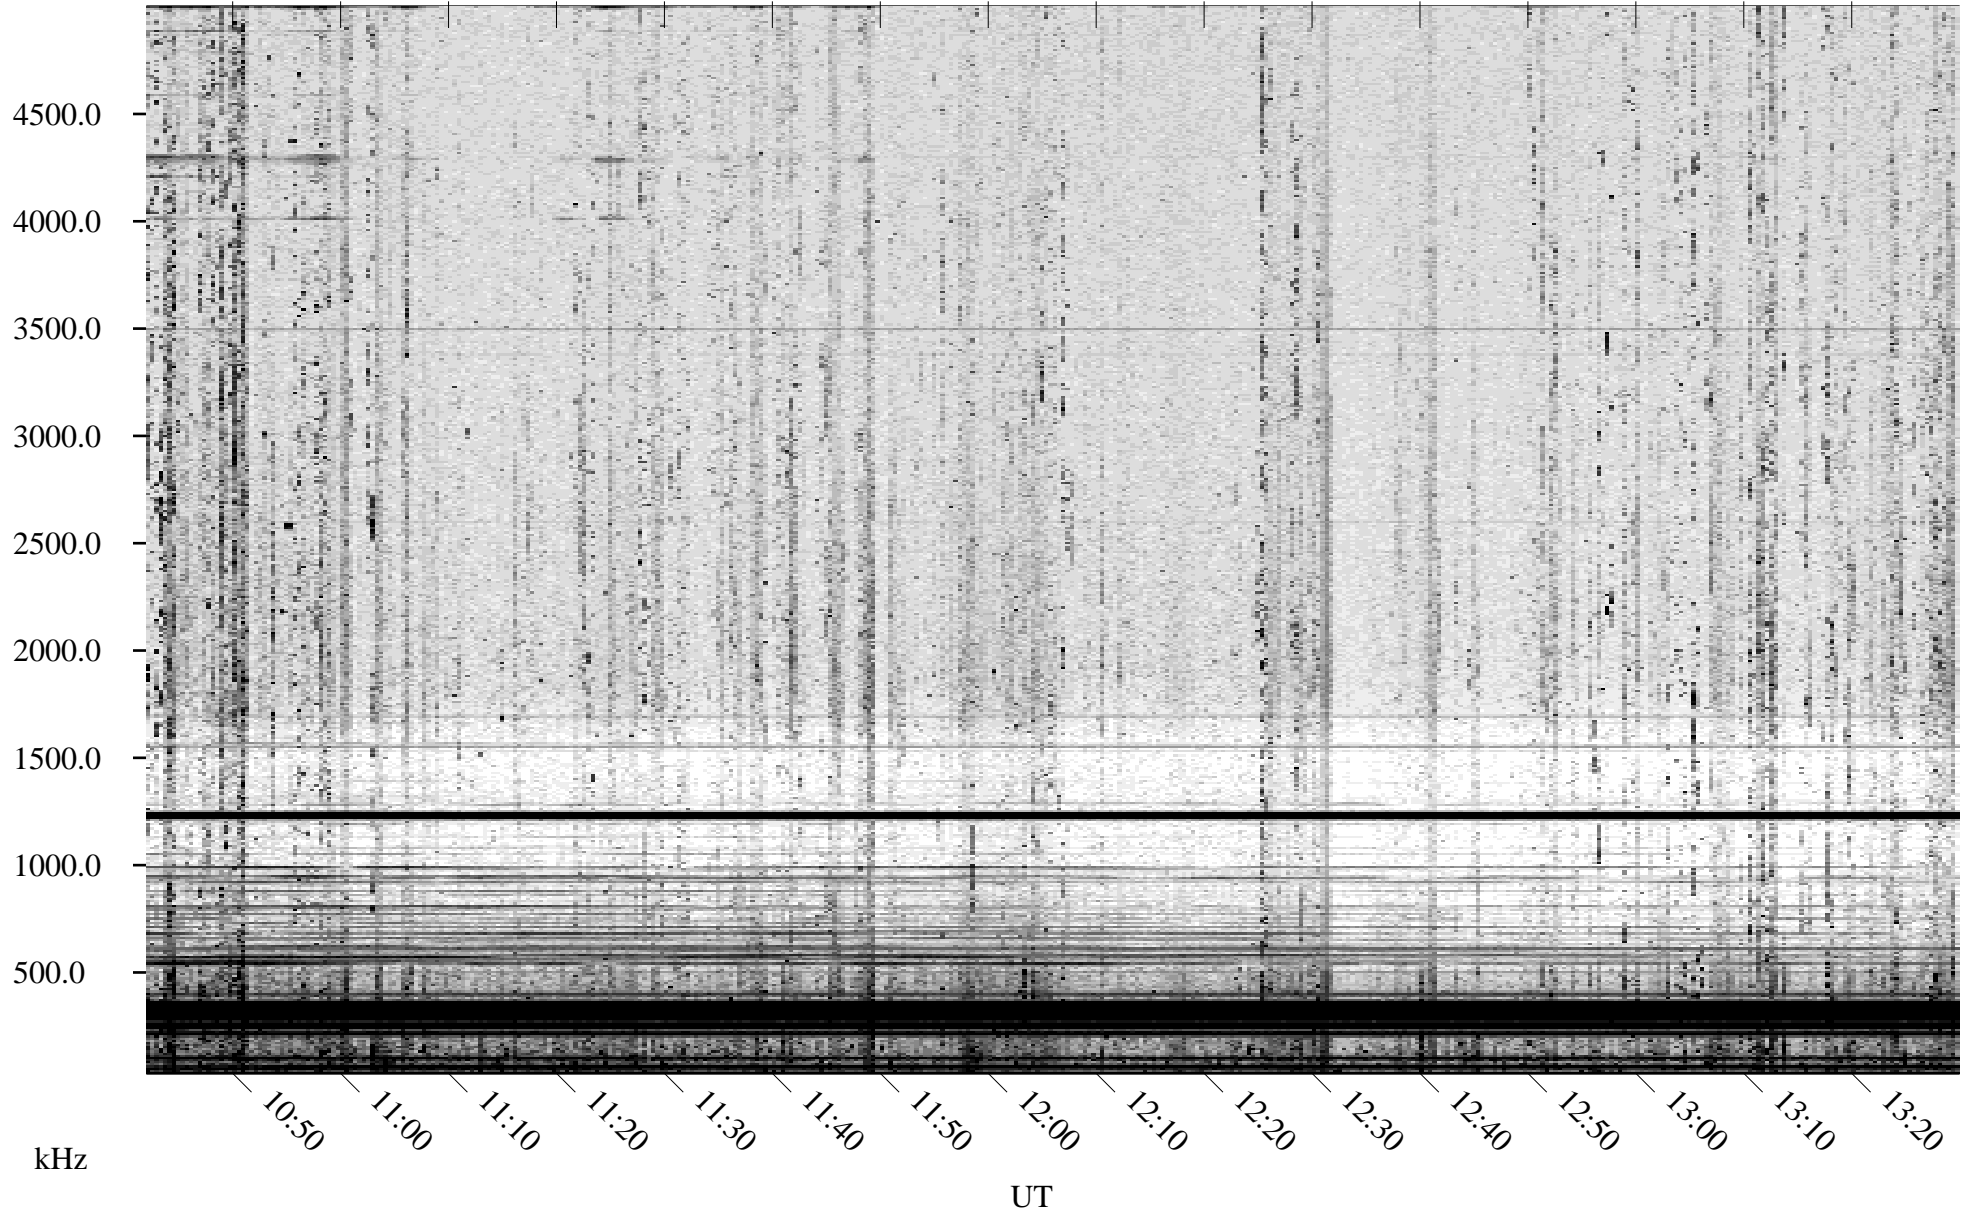

07/29/2003 Churchill, Manitoba

Linear Scale Black = 161 White = 15

ch03210l.z01m max_12

Page 1

07/30/2003 Churchill, Manitoba

Linear Scale Black = 161 White = 15

ch03210l.z01m max_12

Page 2

07/30/2003 Churchill, Manitoba

Linear Scale Black = 161 White = 15

ch03210l.z01m max_12

Page 3

07/30/2003 Churchill, Manitoba

Linear Scale Black = 161 White = 15

ch03210l.z01m max_12

Page 4

07/30/2003 Churchill, Manitoba

Linear Scale Black = 161 White = 15

ch03210l.z01m max_12

Page 5

07/30/2003 Churchill, Manitoba

Linear Scale Black = 161 White = 15

ch03210l.z01m max_12

Page 6

07/30/2003 Churchill, Manitoba

Linear Scale Black = 161 White = 15

ch03210l.z01m max_12