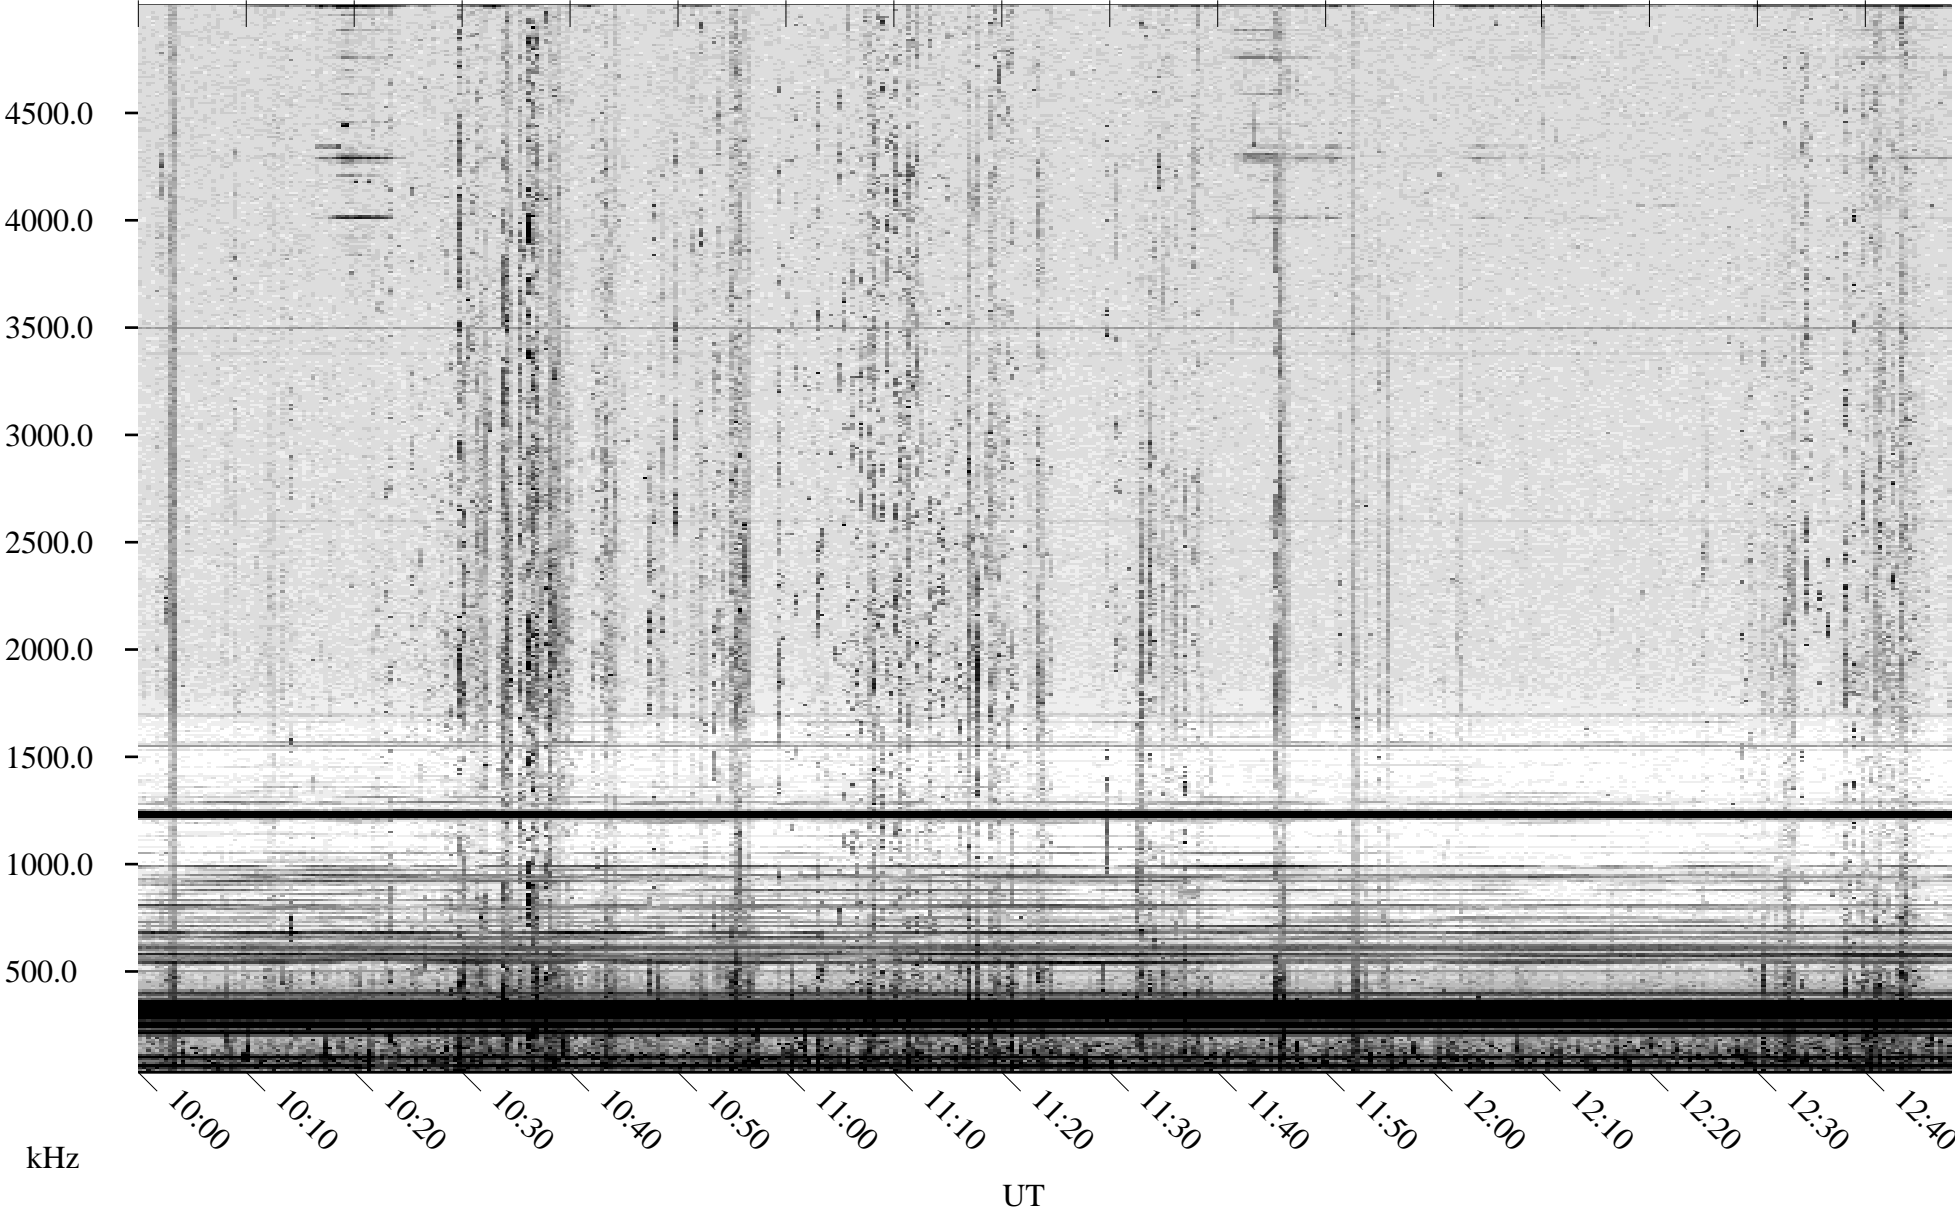

07/30/2003 Churchill, Manitoba

Linear Scale Black = 161 White = 15

ch03211l.z00m max_12

Page 1

07/30/2003 Churchill, Manitoba

Linear Scale Black = 161 White = 15

ch032111.z00m max_12

Page 2

07/31/2003 Churchill, Manitoba

Linear Scale Black = 161 White = 15

ch03211l.z00m max_12

Page 3

07/31/2003 Churchill, Manitoba

Linear Scale Black = 161 White = 15

ch032111.z00m max_12

Page 4

07/31/2003 Churchill, Manitoba

Linear Scale Black = 161 White = 15

ch032111.z00m max_12

Page 5

07/31/2003 Churchill, Manitoba

Linear Scale Black = 161 White = 15

ch03211l.z00m max_12

07/31/2003 Churchill, Manitoba

Linear Scale Black = 161 White = 15

ch03211l.z00m max_12

Page 7

07/31/2003 Churchill, Manitoba

Linear Scale Black = 161 White = 15

ch032111.z00m max_12

Page 8