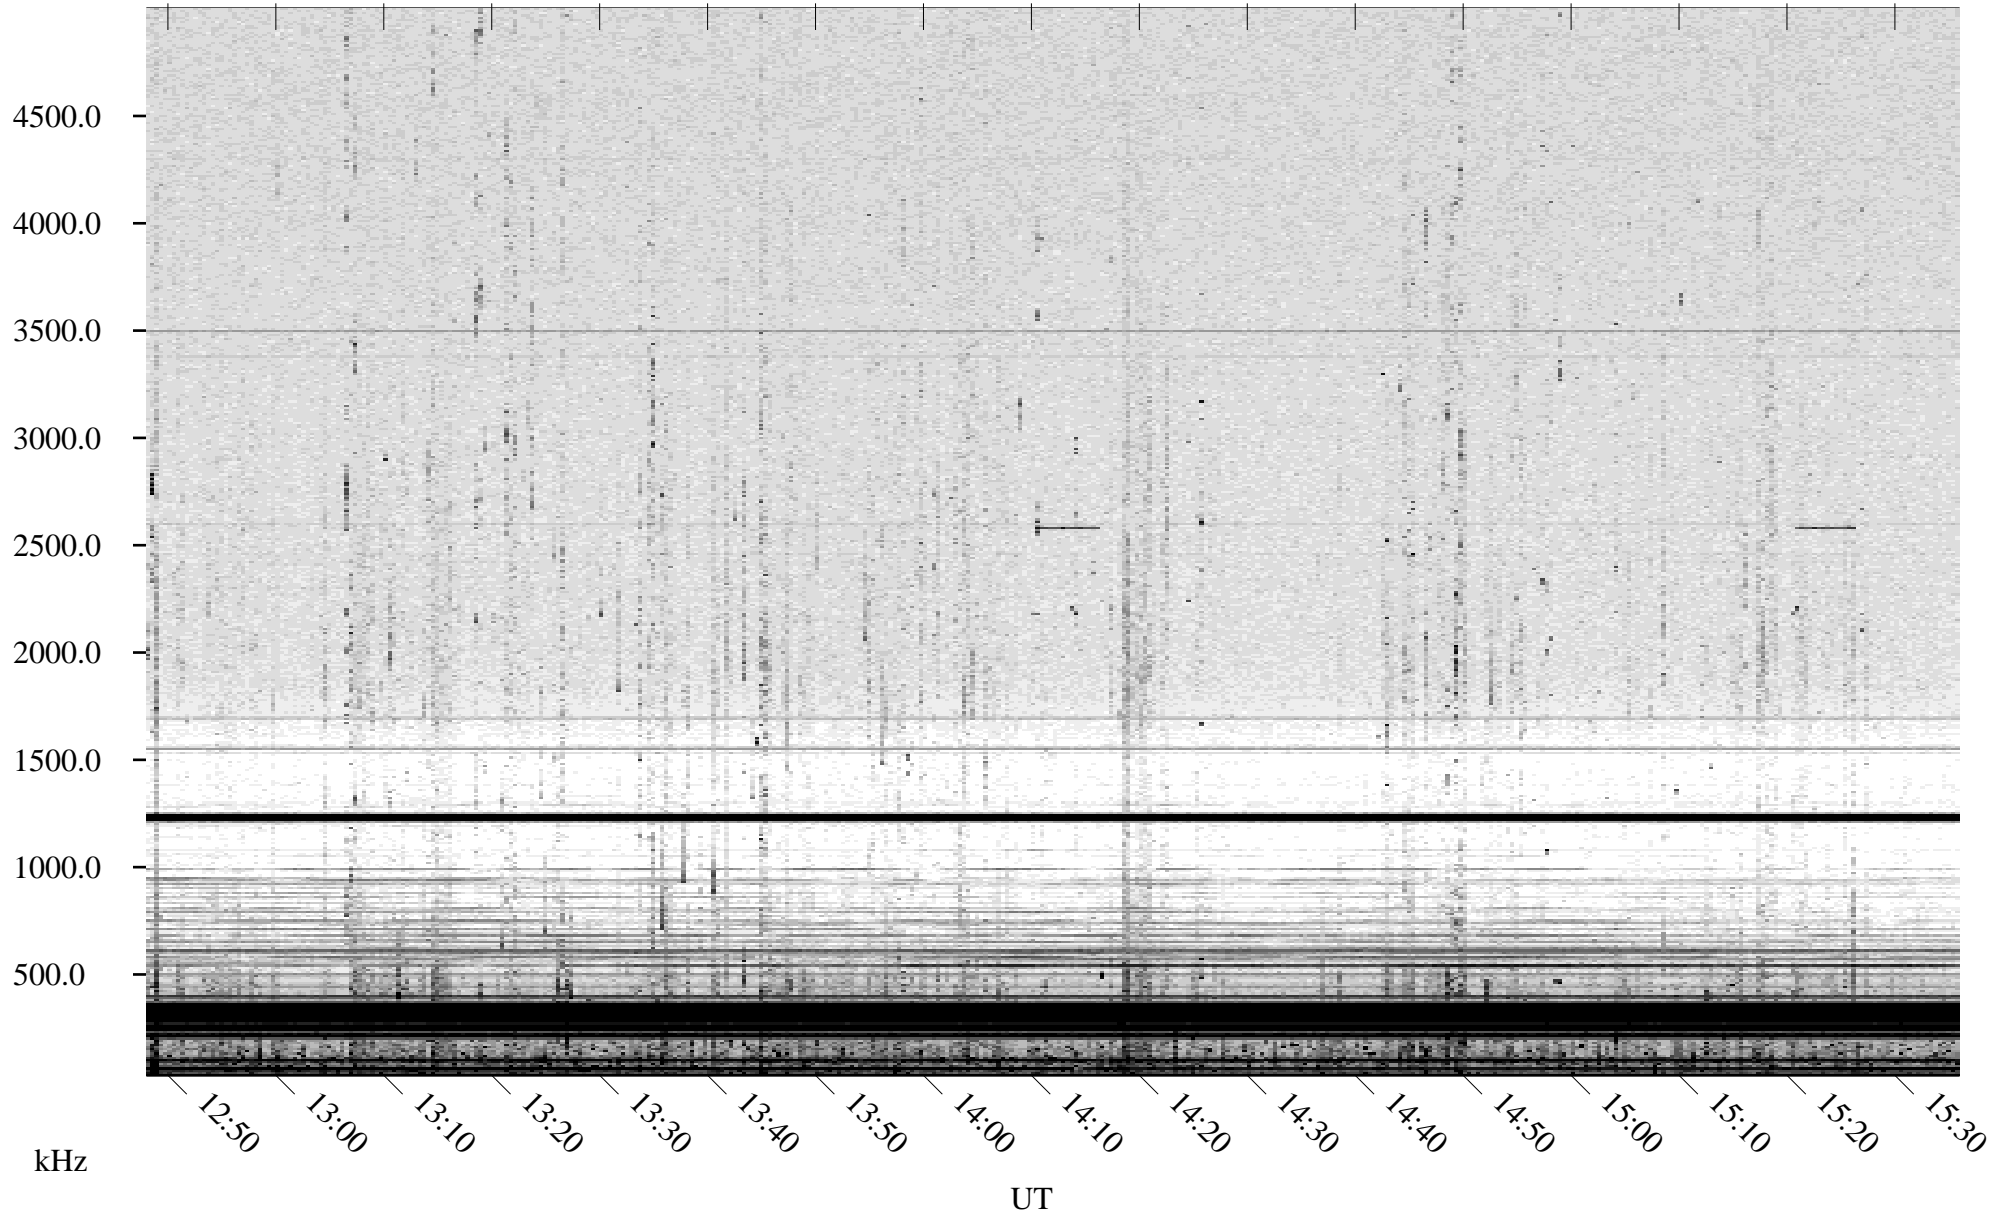

07/31/2003 Churchill, Manitoba

Linear Scale Black = 161 White = 15

ch03212l.z00m max_12

Page 1

07/31/2003 Churchill, Manitoba

Linear Scale Black = 161 White = 15

ch03212l.z00m max_12

Page 2

08/01/2003 Churchill, Manitoba

Linear Scale Black = 161 White = 15

ch03212l.z00m max_12

08/01/2003 Churchill, Manitoba

Linear Scale Black = 161 White = 15

ch03212l.z00m max_12

Page 4

08/01/2003 Churchill, Manitoba

Linear Scale Black = 161 White = 15

ch03212l.z00m max_12

Page 5

08/01/2003 Churchill, Manitoba

Linear Scale Black = 161 White = 15

ch03212l.z00m max_12

Page 6

08/01/2003 Churchill, Manitoba

Linear Scale Black = 161 White = 15

ch03212l.z00m max_12

Page 7

08/01/2003 Churchill, Manitoba

Linear Scale Black = 161 White = 15

ch03212l.z00m max_12