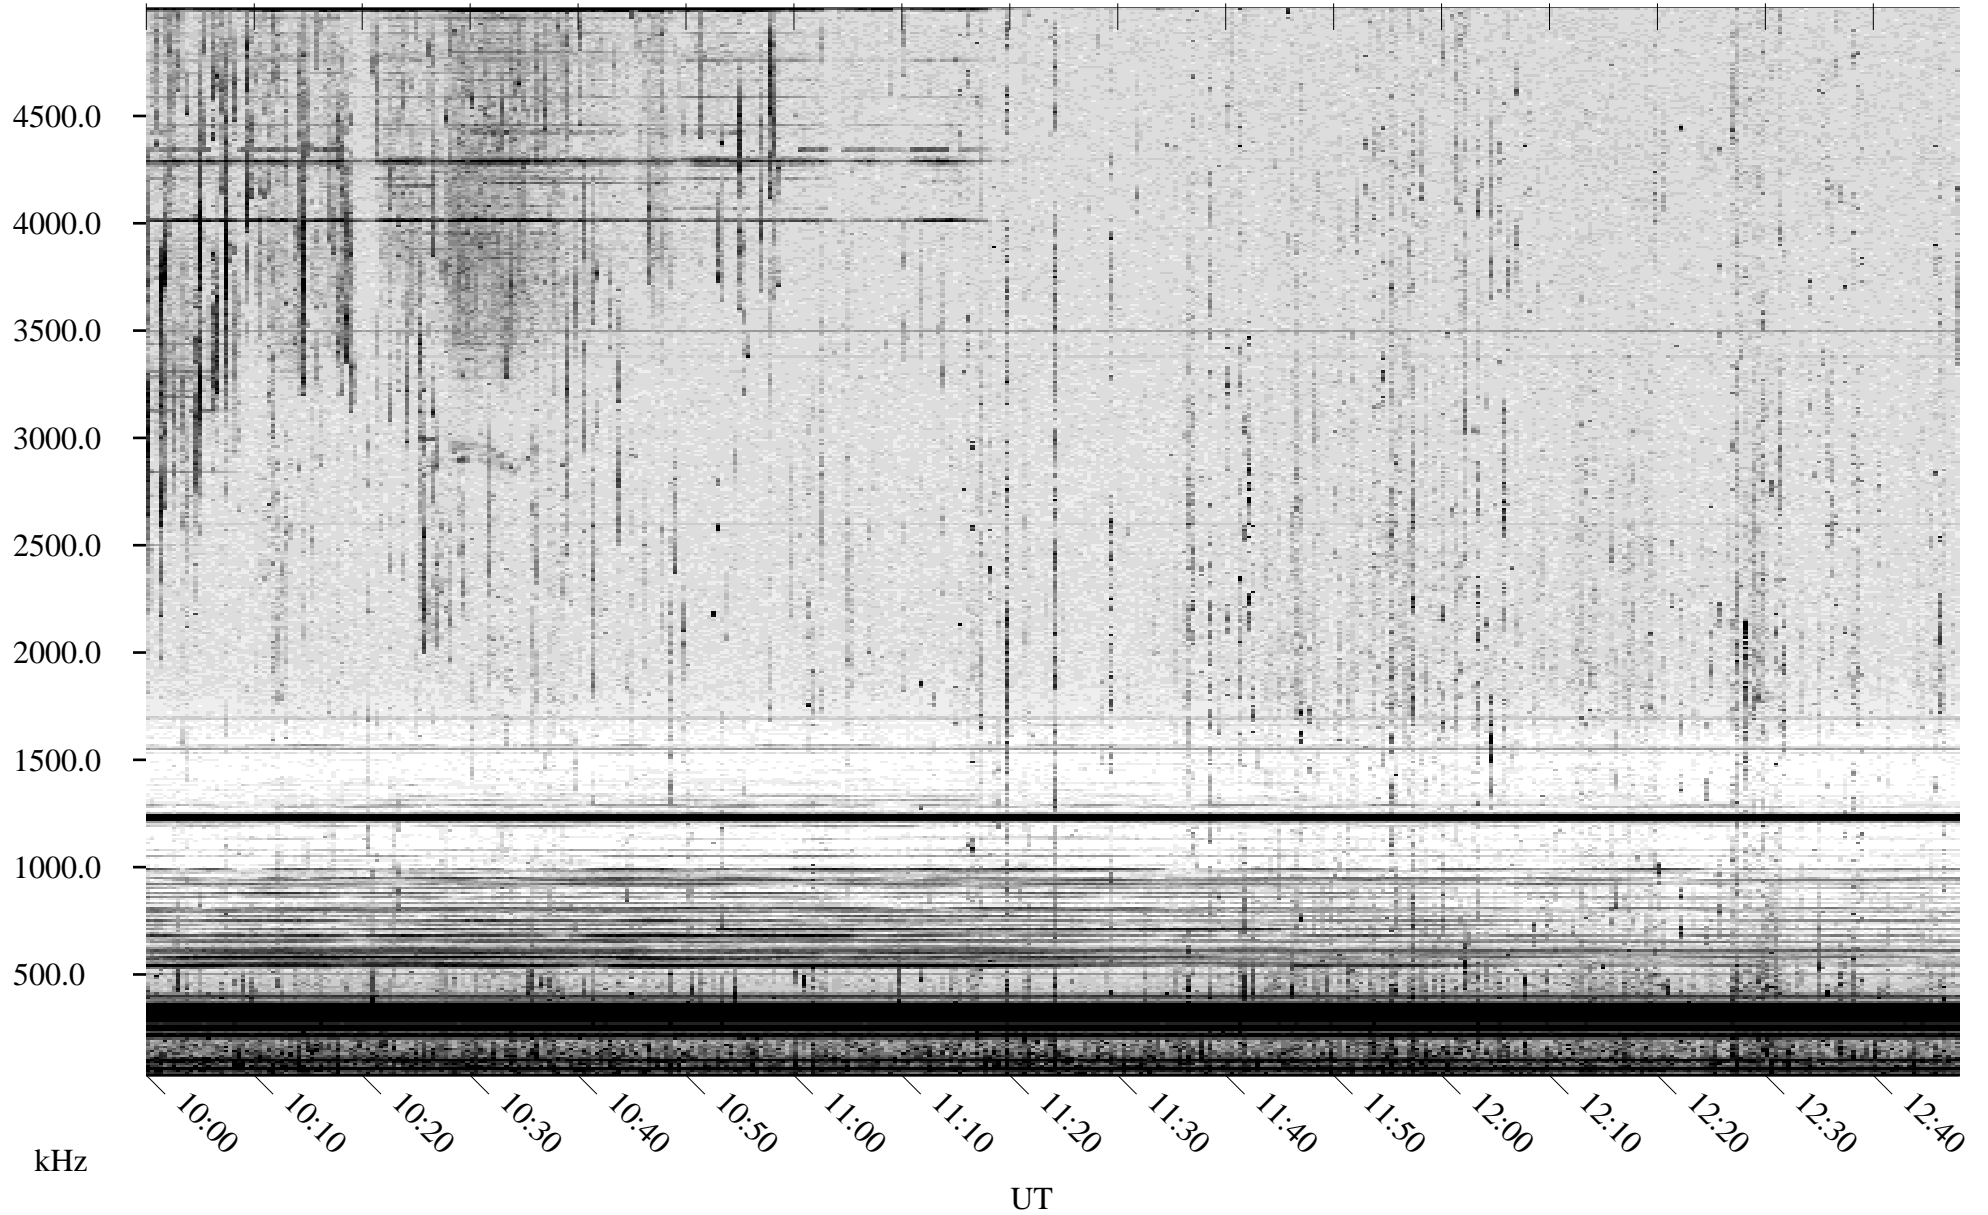

07/31/2003 Churchill, Manitoba

Linear Scale Black = 161 White = 15

ch03212l.z00m max_12

Page 1

07/31/2003 Churchill, Manitoba

Linear Scale Black = 161 White = 15

ch03212l.z00m max_12

Page 2

08/01/2003 Churchill, Manitoba

Linear Scale Black = 161 White = 15

ch03212l.z00m max_12

08/01/2003 Churchill, Manitoba

Linear Scale Black = 161 White = 15

ch03212l.z00m max_12

Page 4

08/01/2003 Churchill, Manitoba

Linear Scale Black = 161 White = 15

ch03212l.z00m max_12

Page 5

08/01/2003 Churchill, Manitoba

Linear Scale Black = 161 White = 15

ch03212l.z00m max_12

Page 6

08/01/2003 Churchill, Manitoba

Linear Scale Black = 161 White = 15

ch03212l.z00m max_12

Page 7

08/01/2003 Churchill, Manitoba

Linear Scale Black = 161 White = 15

ch03212l.z00m max_12