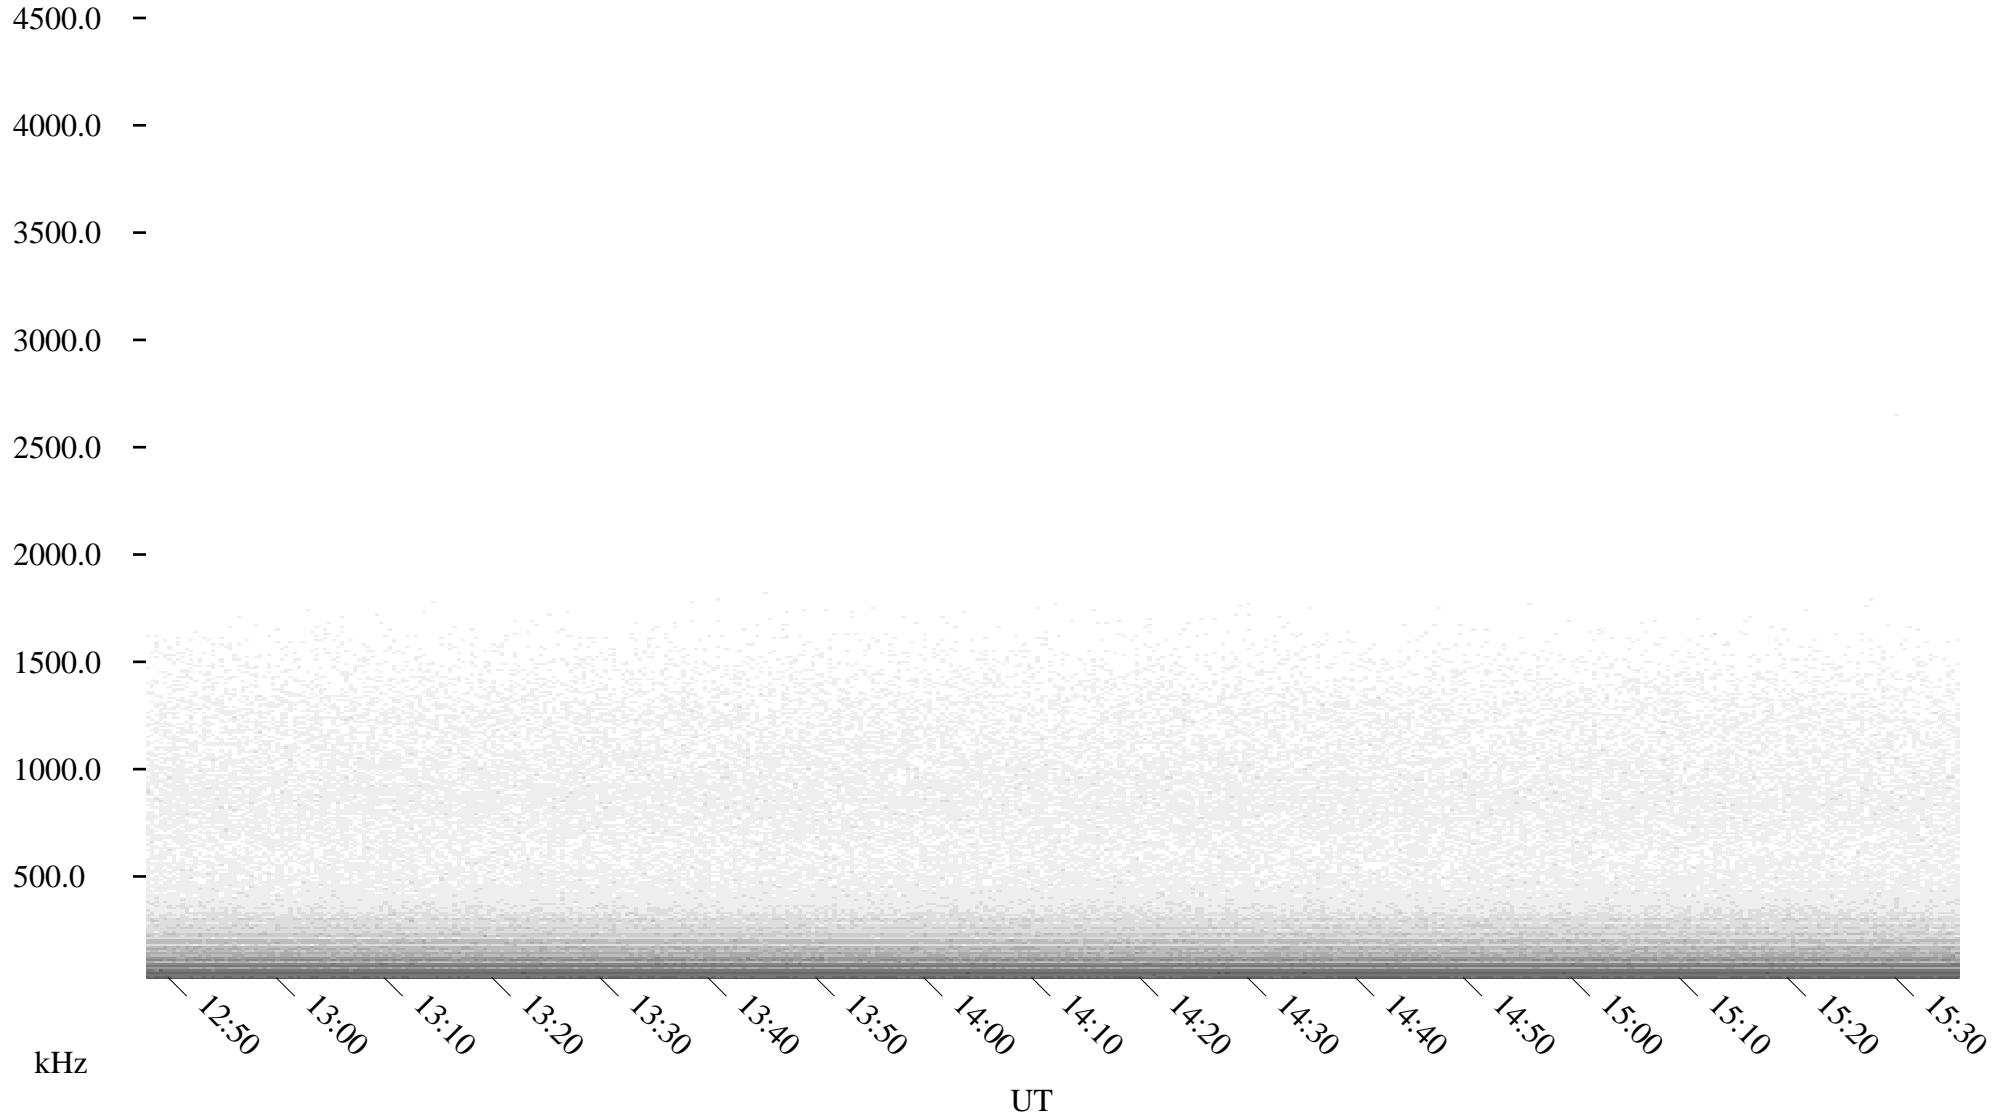

White = 15

ch03214l.z00m max_12

Page 6

08/03/2003 Churchill, Manitoba

Linear Scale

Black = 161

White = 15

ch03214l.z00m max_12

Page 7

08/03/2003 Churchill, Manitoba

Linear Scale

Black = 161

White = 15

ch03214l.z00m max_12

Page 8