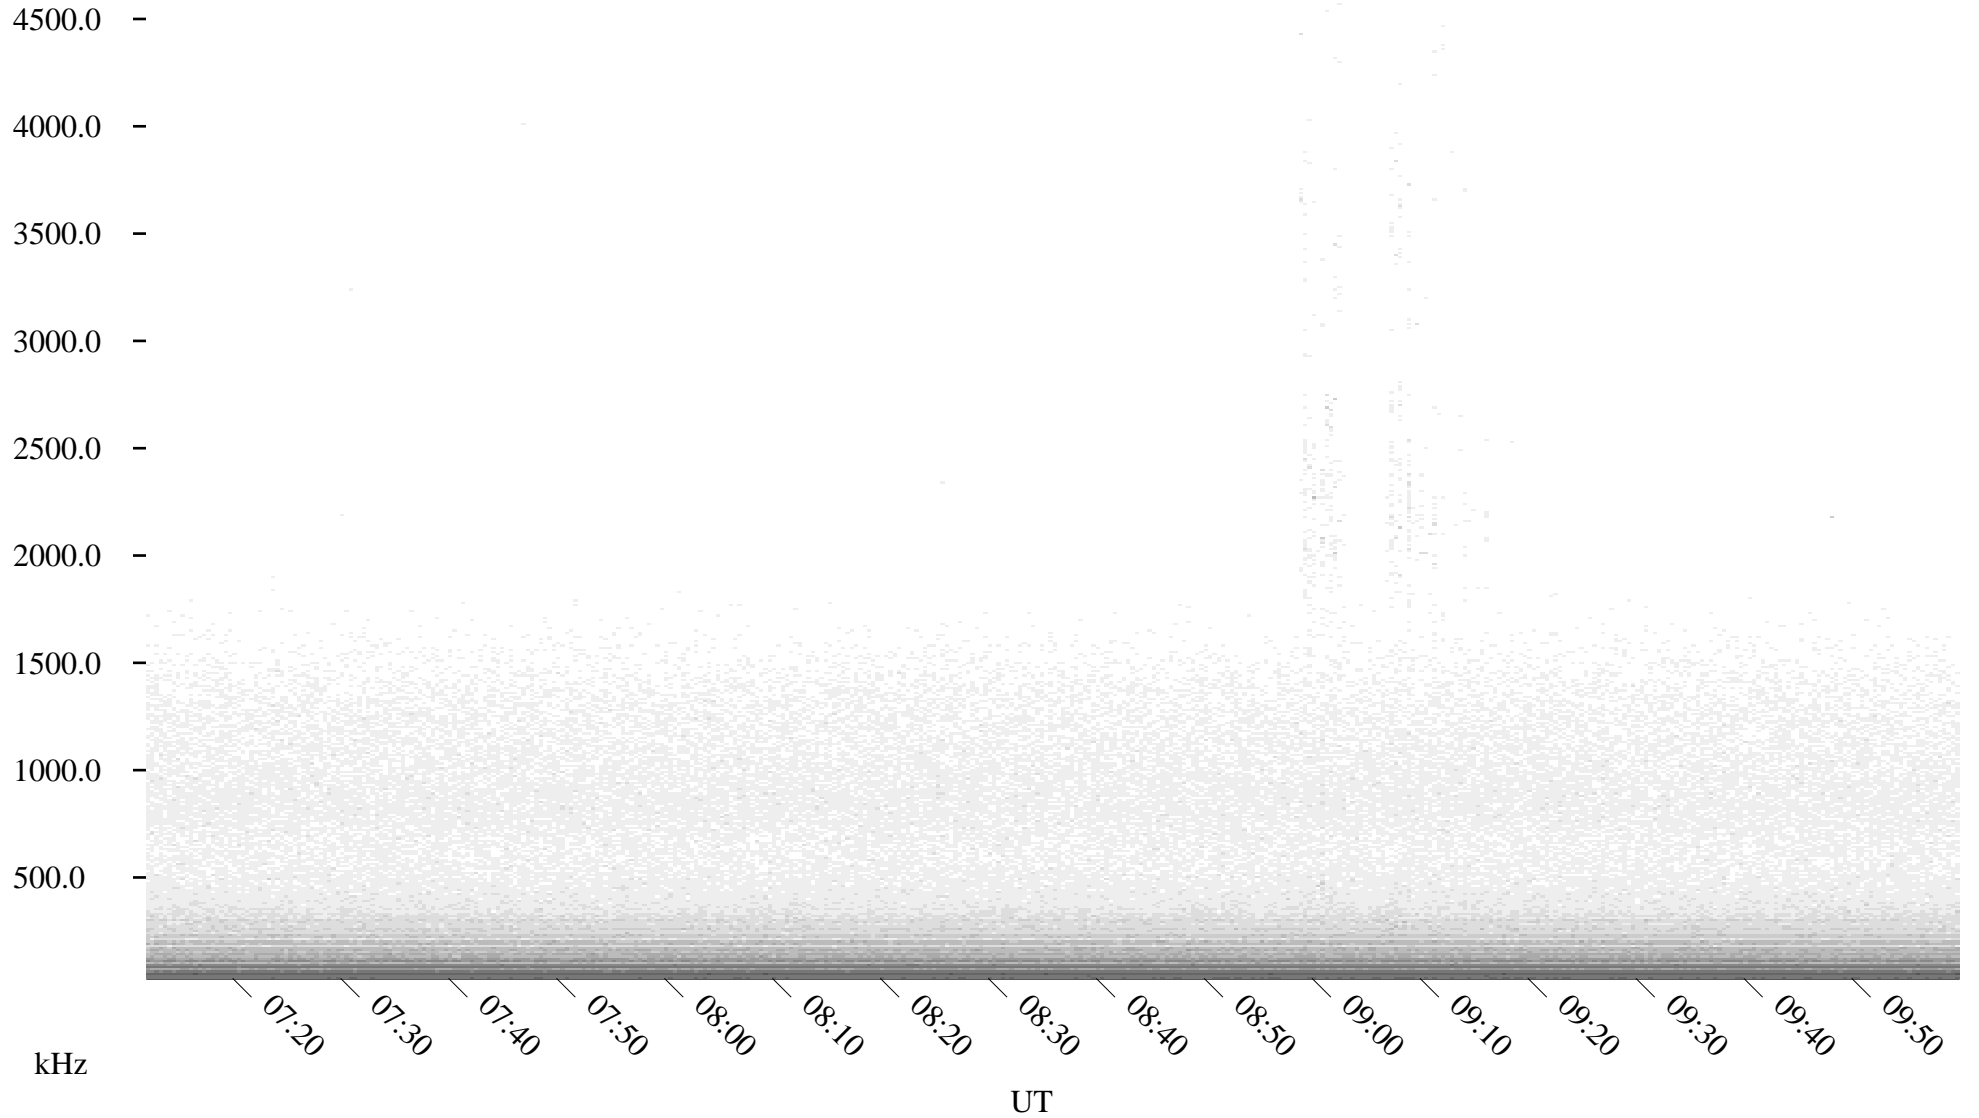

08/02/2003 Churchill, Manitoba

Linear Scale Black = 161 White = 15

ch03214l.z00m max_12

Page 1

08/02/2003 Churchill, Manitoba

Linear Scale Black = 161 White = 15

ch03214l.z00m max_12

Page 2

08/03/2003 Churchill, Manitoba

Linear Scale Black = 161 White = 15

ch03214l.z00m max_12

Page 3

08/03/2003 Churchill, Manitoba

Linear Scale Black = 161 White = 15

ch03214l.z00m max_12

08/03/2003 Churchill, Manitoba

Linear Scale

Black = 161

White = 15

ch03214l.z00m max_12

Page 5

08/03/2003 Churchill, Manitoba

Linear Scale

Black = 161

White = 15

ch03214l.z00m max_12

Page 6

08/03/2003 Churchill, Manitoba

Linear Scale

Black = 161

White = 15

ch03214l.z00m max_12