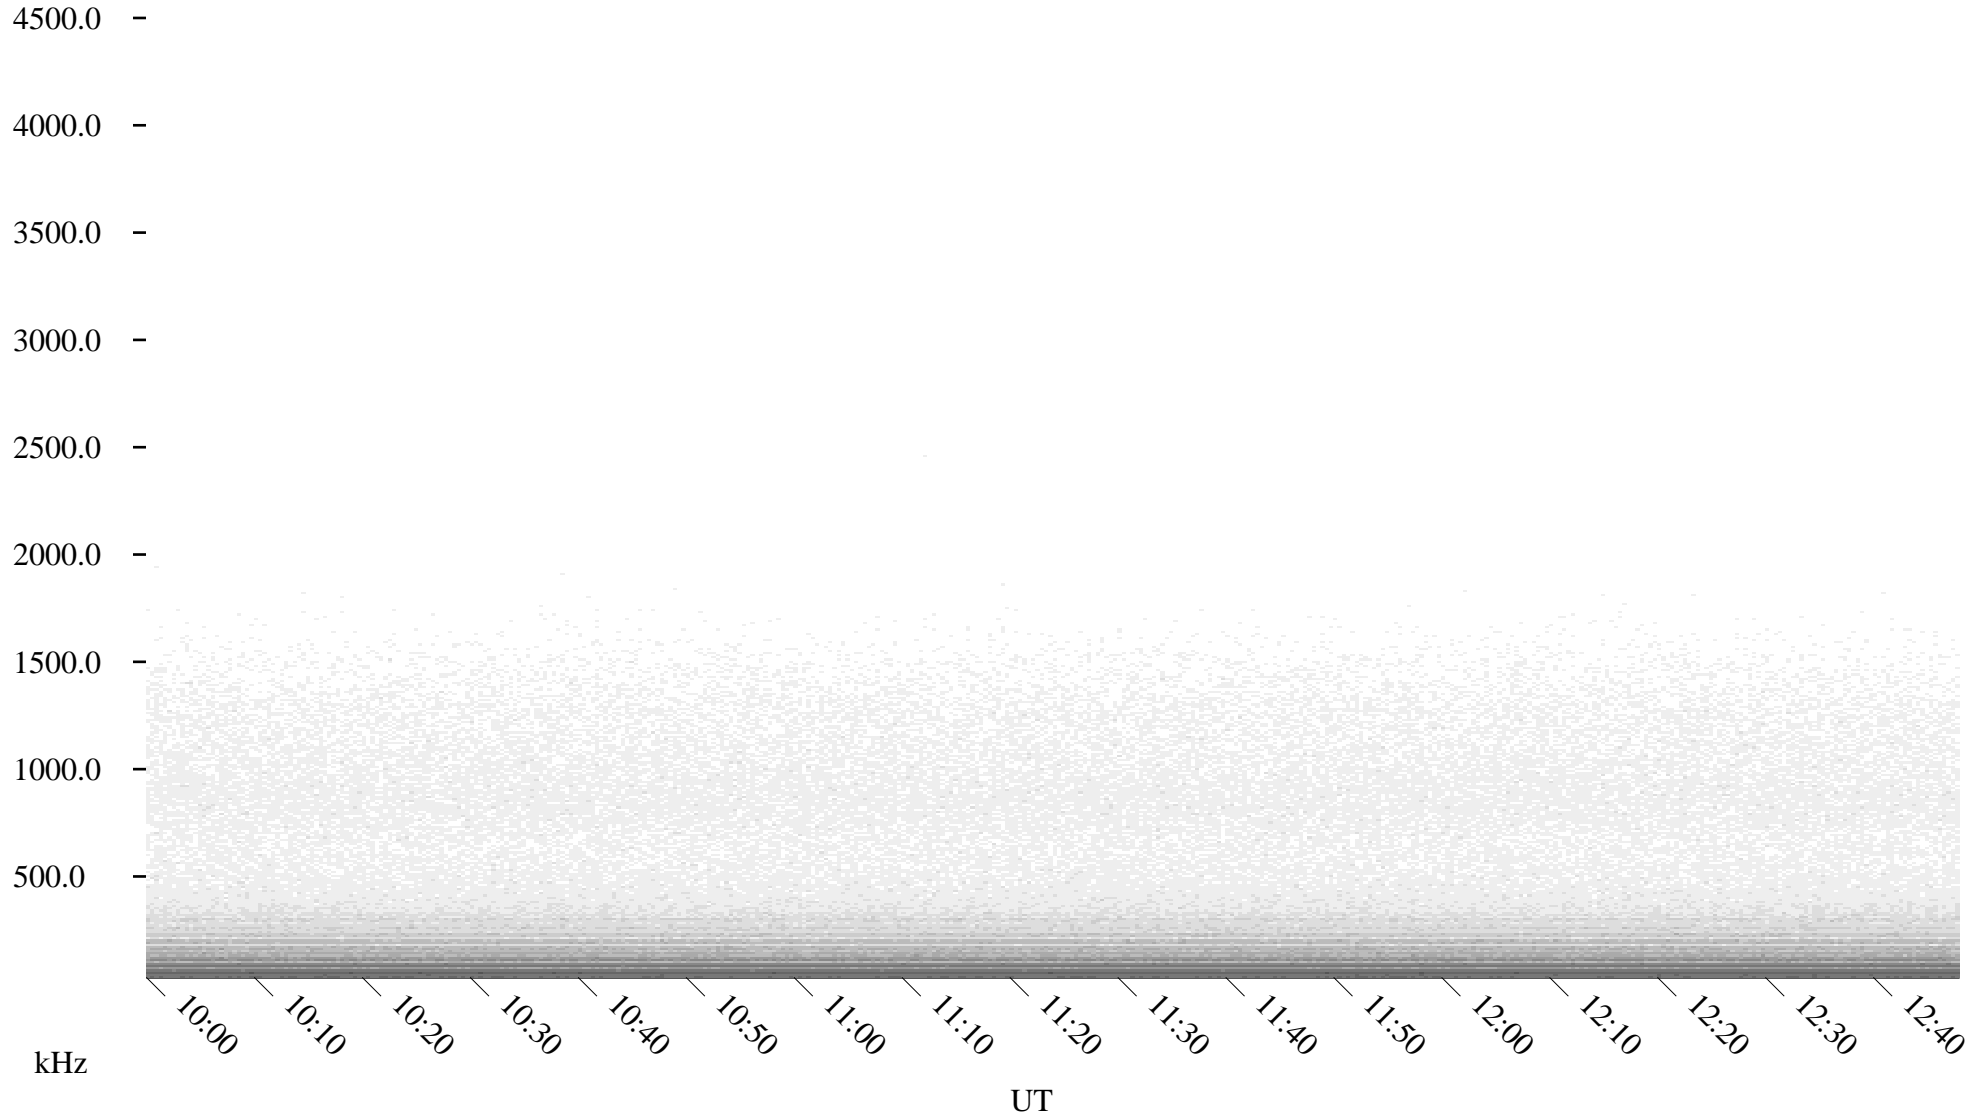

Linear Scale

Black = 161

White = 15

ch03214l.z00m max_12

Page 5

08/03/2003 Churchill, Manitoba

Linear Scale

Black = 161

White = 15

ch03214l.z00m max_12

Page 6

08/03/2003 Churchill, Manitoba

Linear Scale

Black = 161

White = 15

ch03214l.z00m max_12