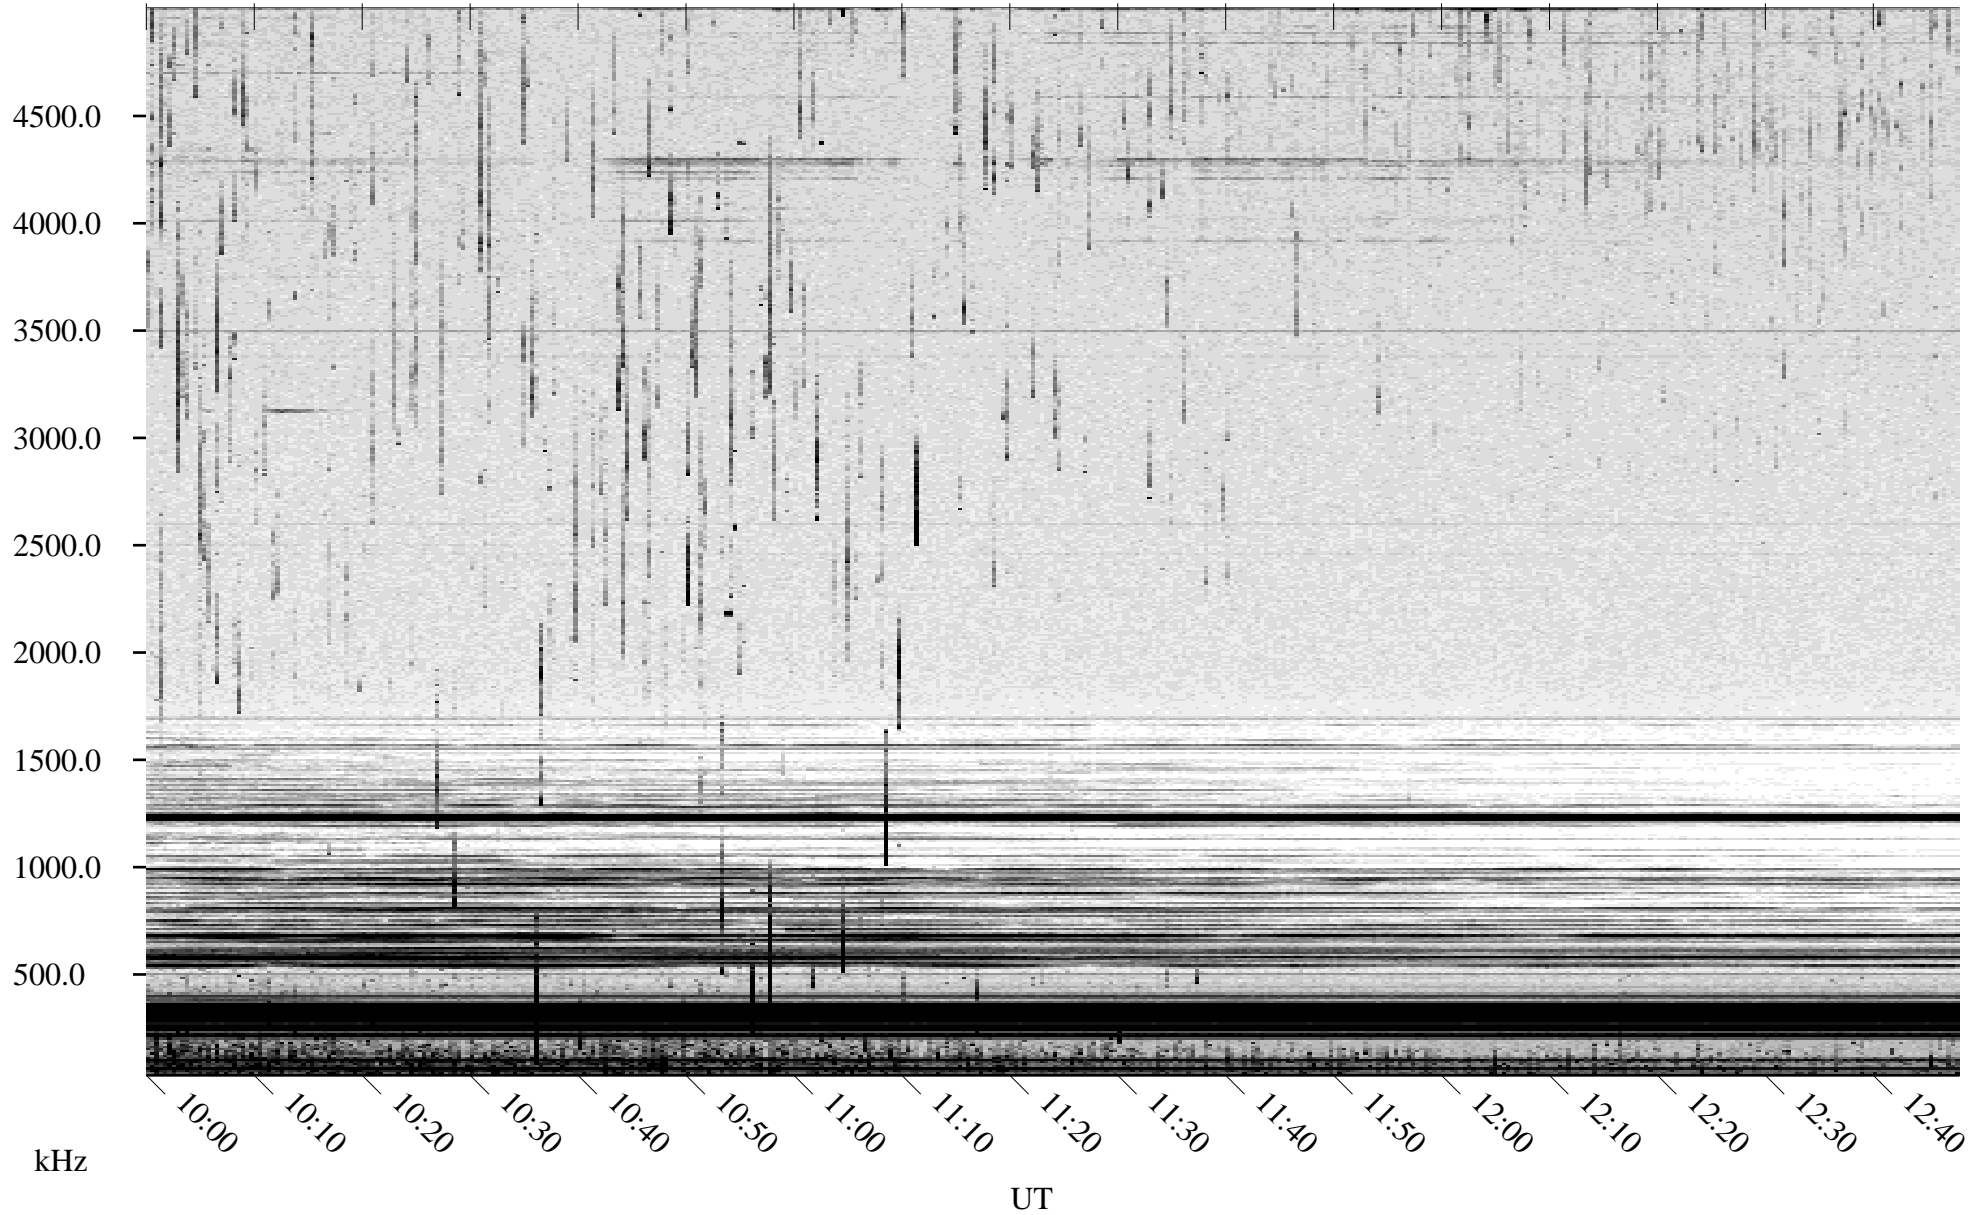

08/03/2003 Churchill, Manitoba

Linear Scale Black = 161 White = 15

ch03215l.z00m max_12

Page 1

08/03/2003 Churchill, Manitoba

Linear Scale Black = 161 White = 15

ch03215l.z00m max_12

Page 2

08/04/2003 Churchill, Manitoba

Linear Scale Black = 161 White = 15

ch03215l.z00m max_12

Page 3

08/04/2003 Churchill, Manitoba

Linear Scale Black = 161 White = 15

ch032151.z00m max_12

Page 4

08/04/2003 Churchill, Manitoba

Linear Scale Black = 161 White = 15

ch03215l.z00m max_12

Page 5

08/04/2003 Churchill, Manitoba

Linear Scale Black = 161 White = 15

ch03215l.z00m max_12

Page 6

08/04/2003 Churchill, Manitoba

Linear Scale Black = 161 White = 15

ch03215l.z00m max_12

Page 7

08/04/2003 Churchill, Manitoba

Linear Scale Black = 161 White = 15

ch03215l.z00m max_12