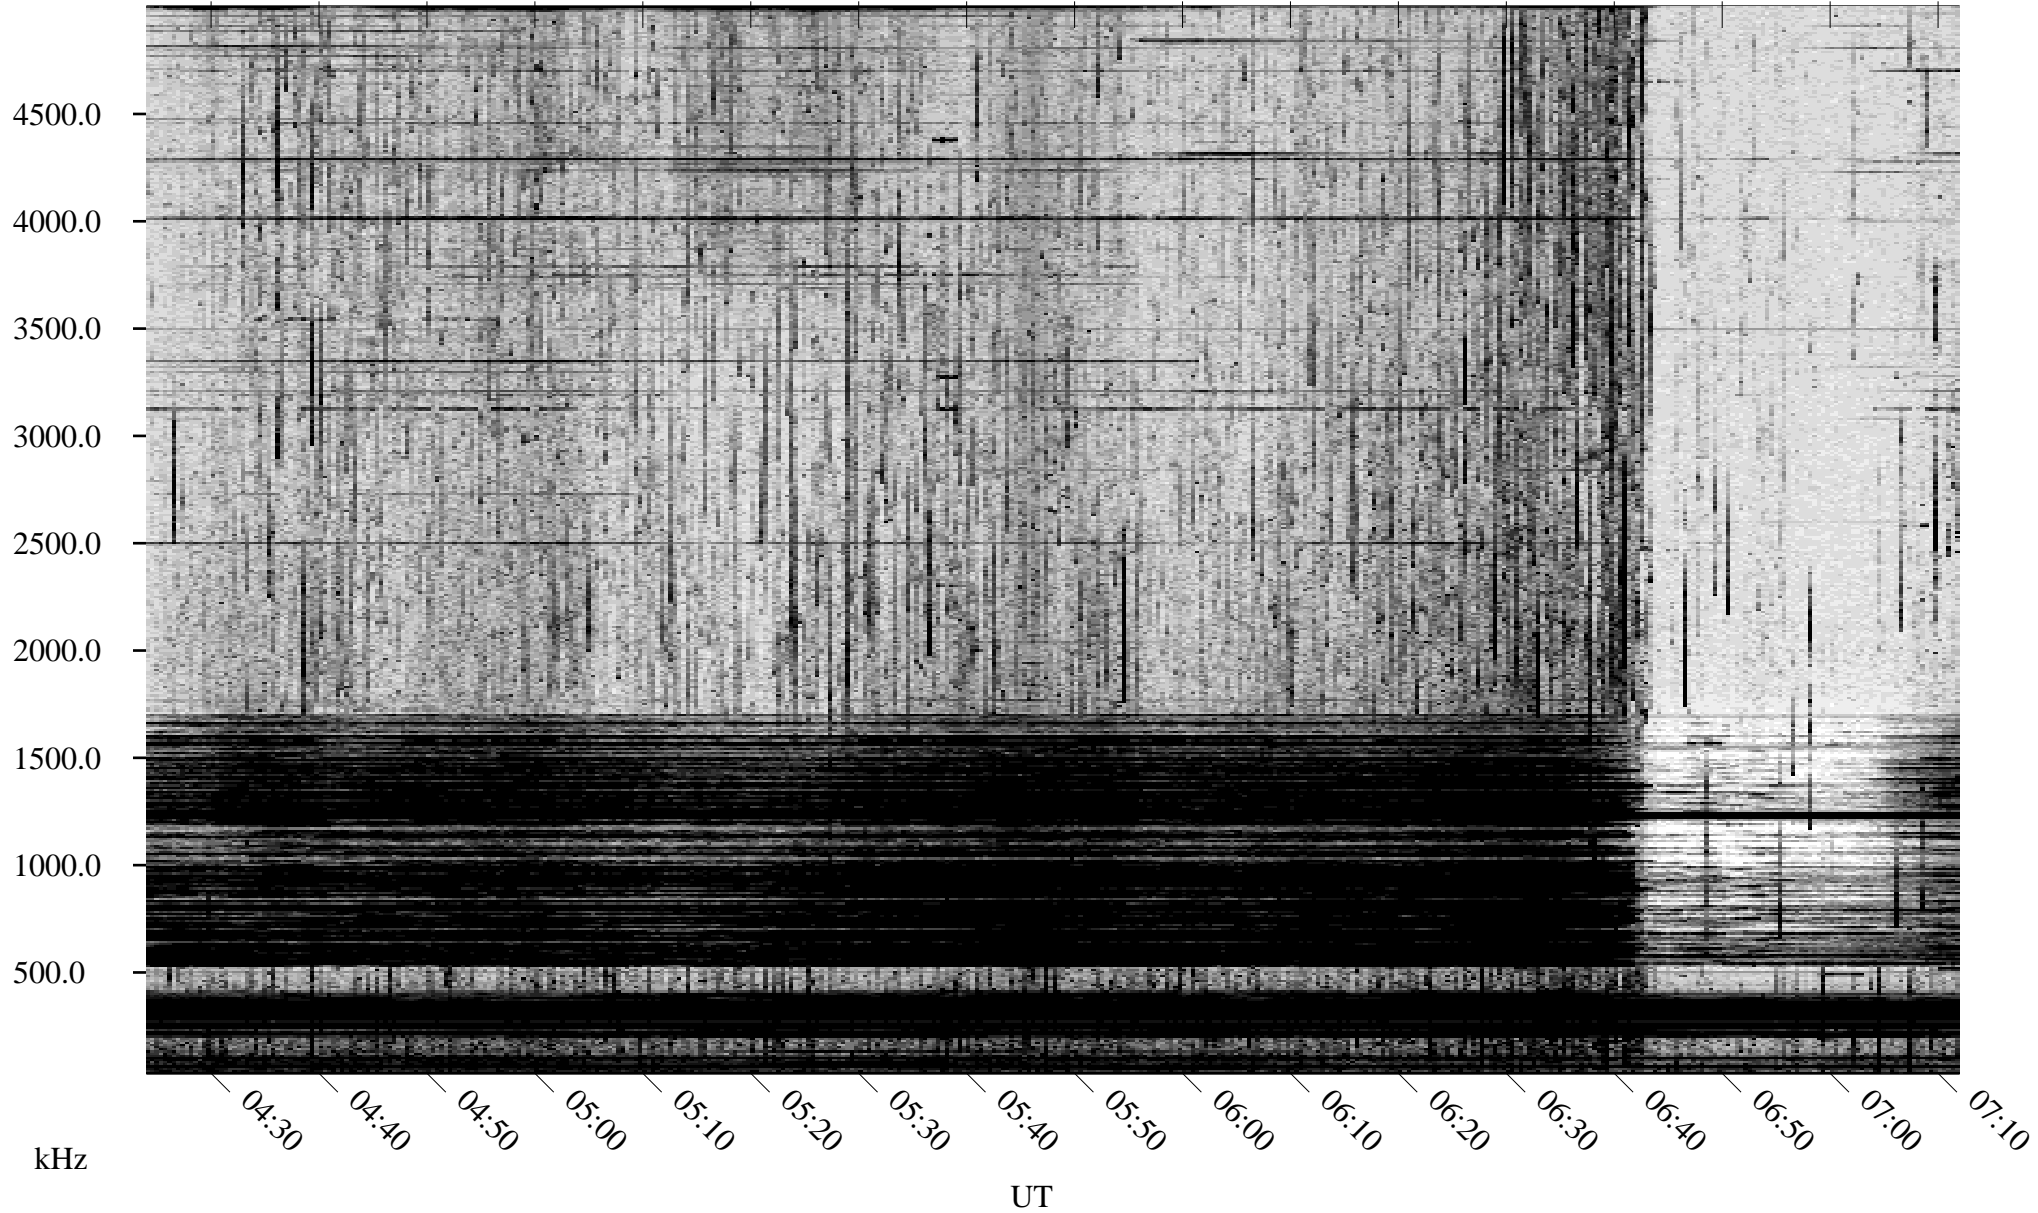

08/05/2003 Churchill, Manitoba

Linear Scale Black = 161 White = 15

ch03217l.z00m max_12

Page 1

08/05/2003 Churchill, Manitoba

Linear Scale Black = 161 White = 15

ch03217l.z00m max_12

Page 2

08/06/2003 Churchill, Manitoba

Linear Scale Black = 161 White = 15

ch03217l.z00m max_12

Page 3

08/06/2003 Churchill, Manitoba

Linear Scale Black = 161 White = 15

ch03217l.z00m max_12

Page 4

08/06/2003 Churchill, Manitoba

Linear Scale Black = 161 White = 15

ch032171.z00m max_12

Page 5

08/06/2003 Churchill, Manitoba

Linear Scale Black = 161 White = 15

ch03217l.z00m max_12

Page 6

08/06/2003 Churchill, Manitoba

Linear Scale Black = 161 White = 15

ch032171.z00m max_12

Page 7

08/06/2003 Churchill, Manitoba

Linear Scale Black = 161 White = 15

ch03217l.z00m max_12