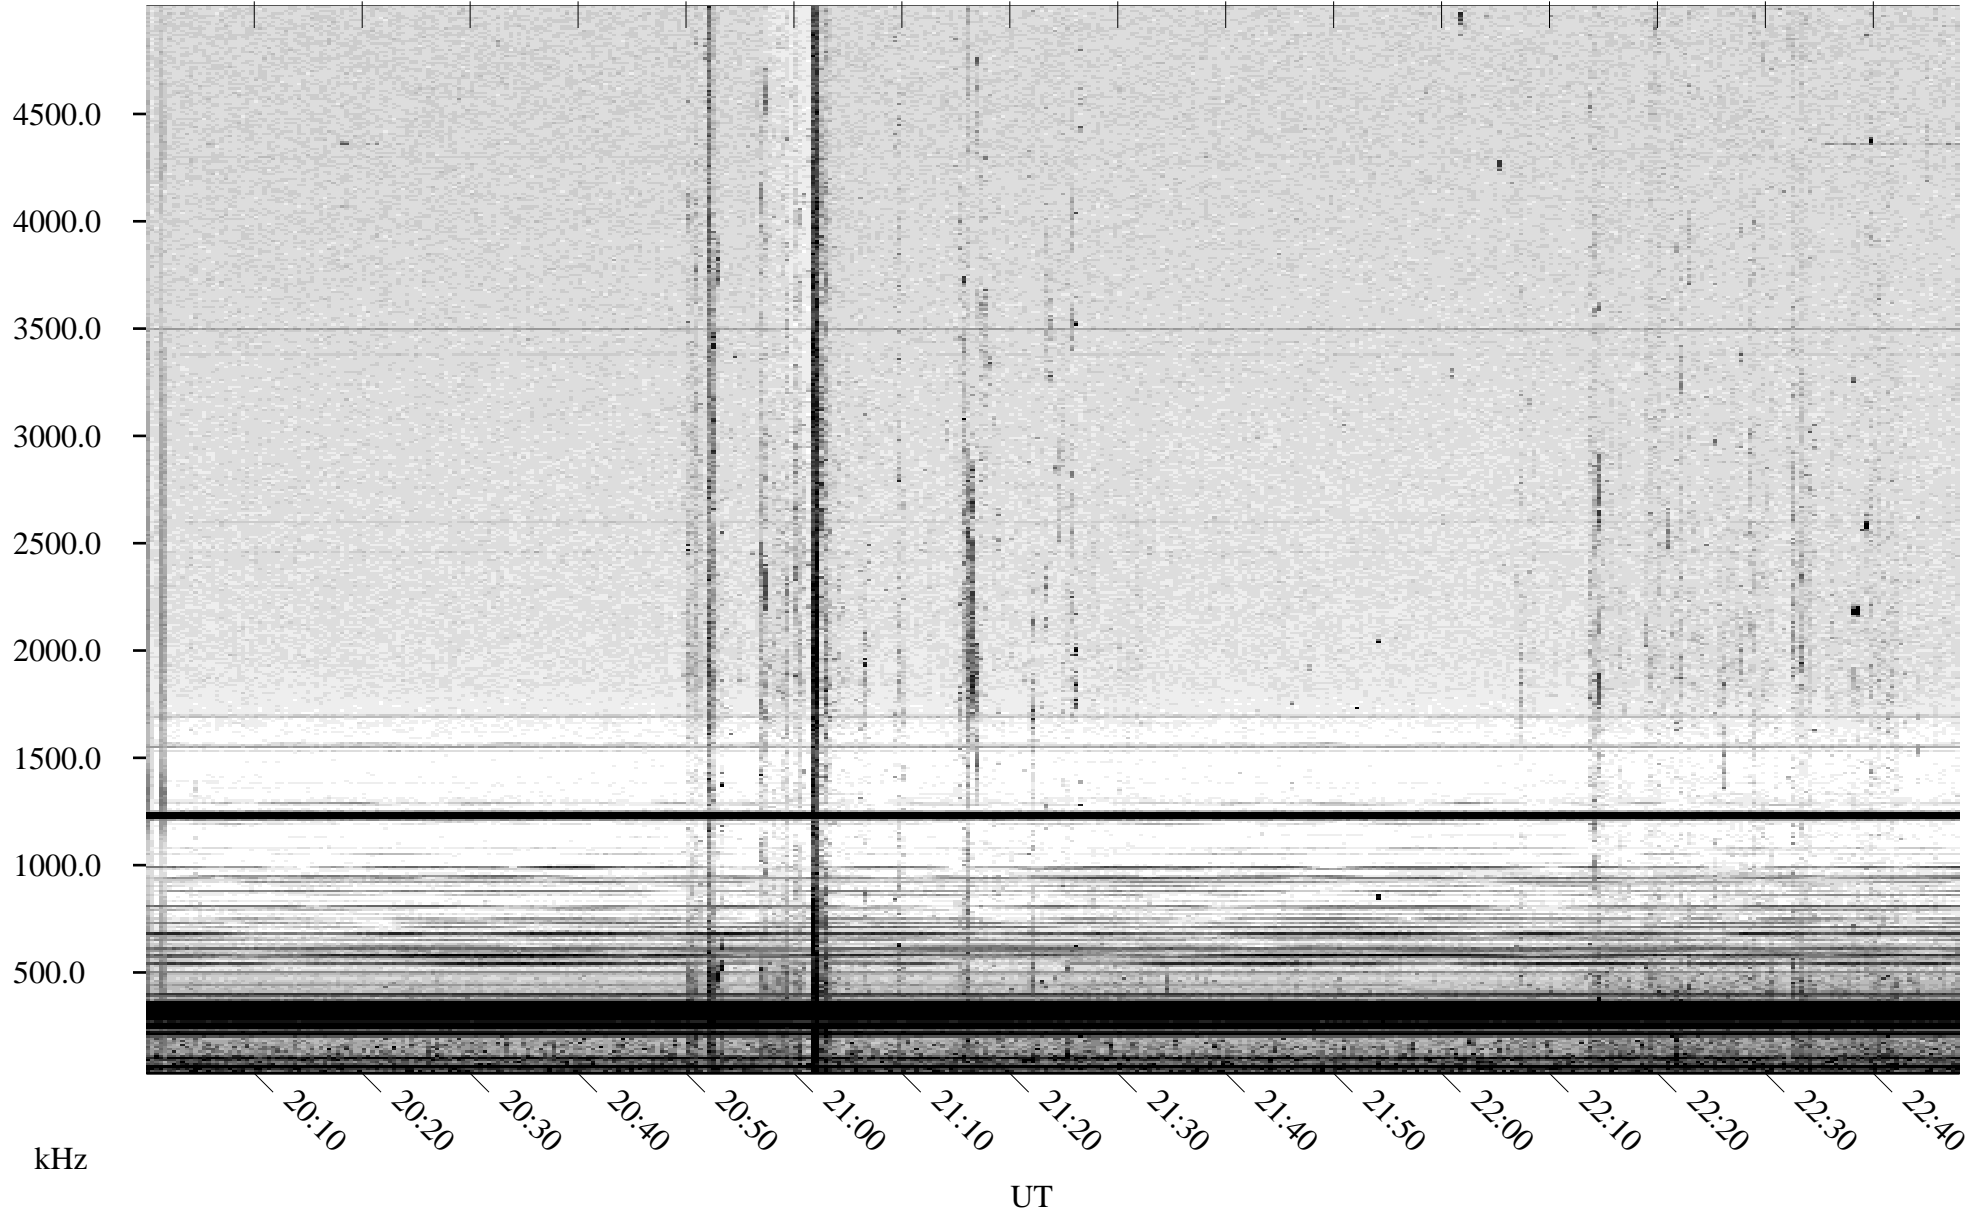

08/06/2003 Churchill, Manitoba

Linear Scale Black = 161 White = 15

ch03218l.z00m max_12

Page 1

08/06/2003 Churchill, Manitoba

Linear Scale Black = 161 White = 15

ch03218l.z00m max_12

Page 2

08/07/2003 Churchill, Manitoba

Linear Scale Black = 161 White = 15

ch03218l.z00m max_12

Page 3

08/07/2003 Churchill, Manitoba

Linear Scale Black = 161 White = 15

ch03218l.z00m max_12

Page 4

08/07/2003 Churchill, Manitoba

Linear Scale Black = 161 White = 15

ch03218l.z00m max_12

Page 5

08/07/2003 Churchill, Manitoba

Linear Scale Black = 161 White = 15

ch03218l.z00m max_12

Page 6

08/07/2003 Churchill, Manitoba

Linear Scale Black = 161 White = 15

ch03218l.z00m max_12

Page 7

08/07/2003 Churchill, Manitoba

Linear Scale Black = 161 White = 15

ch03218l.z00m max_12