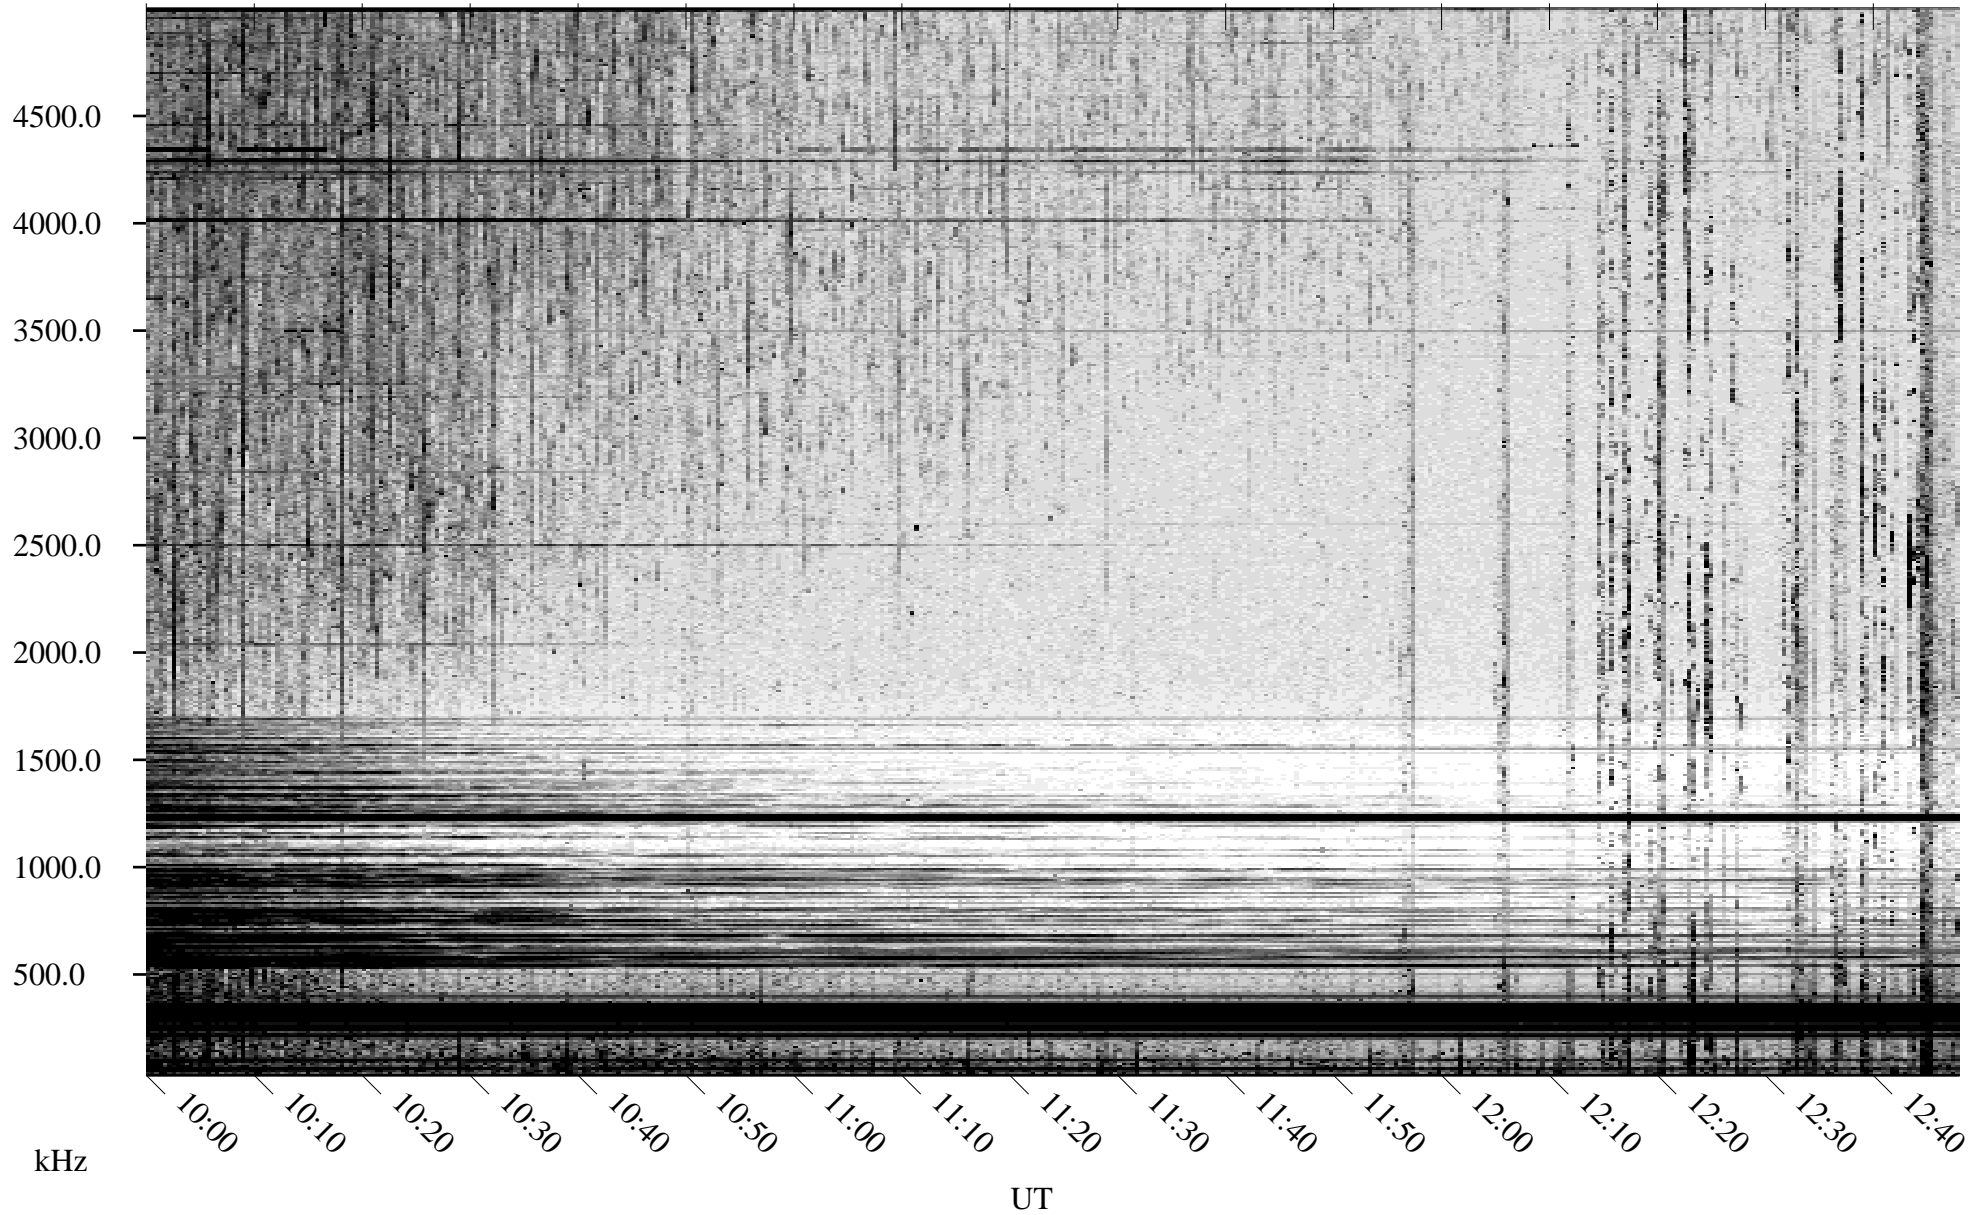

08/06/2003 Churchill, Manitoba

Linear Scale Black = 161 White = 15

ch03218l.z00m max_12

Page 1

08/06/2003 Churchill, Manitoba

Linear Scale Black = 161 White = 15

ch03218l.z00m max_12

Page 2

08/07/2003 Churchill, Manitoba

Linear Scale Black = 161 White = 15

ch03218l.z00m max_12

Page 3

08/07/2003 Churchill, Manitoba

Linear Scale Black = 161 White = 15

ch03218l.z00m max_12

Page 4

08/07/2003 Churchill, Manitoba

Linear Scale Black = 161 White = 15

ch03218l.z00m max_12

Page 5

08/07/2003 Churchill, Manitoba

Linear Scale Black = 161 White = 15

ch03218l.z00m max_12

Page 6

08/07/2003 Churchill, Manitoba

Linear Scale Black = 161 White = 15

ch03218l.z00m max_12

Page 7

08/07/2003 Churchill, Manitoba

Linear Scale Black = 161 White = 15

ch03218l.z00m max_12