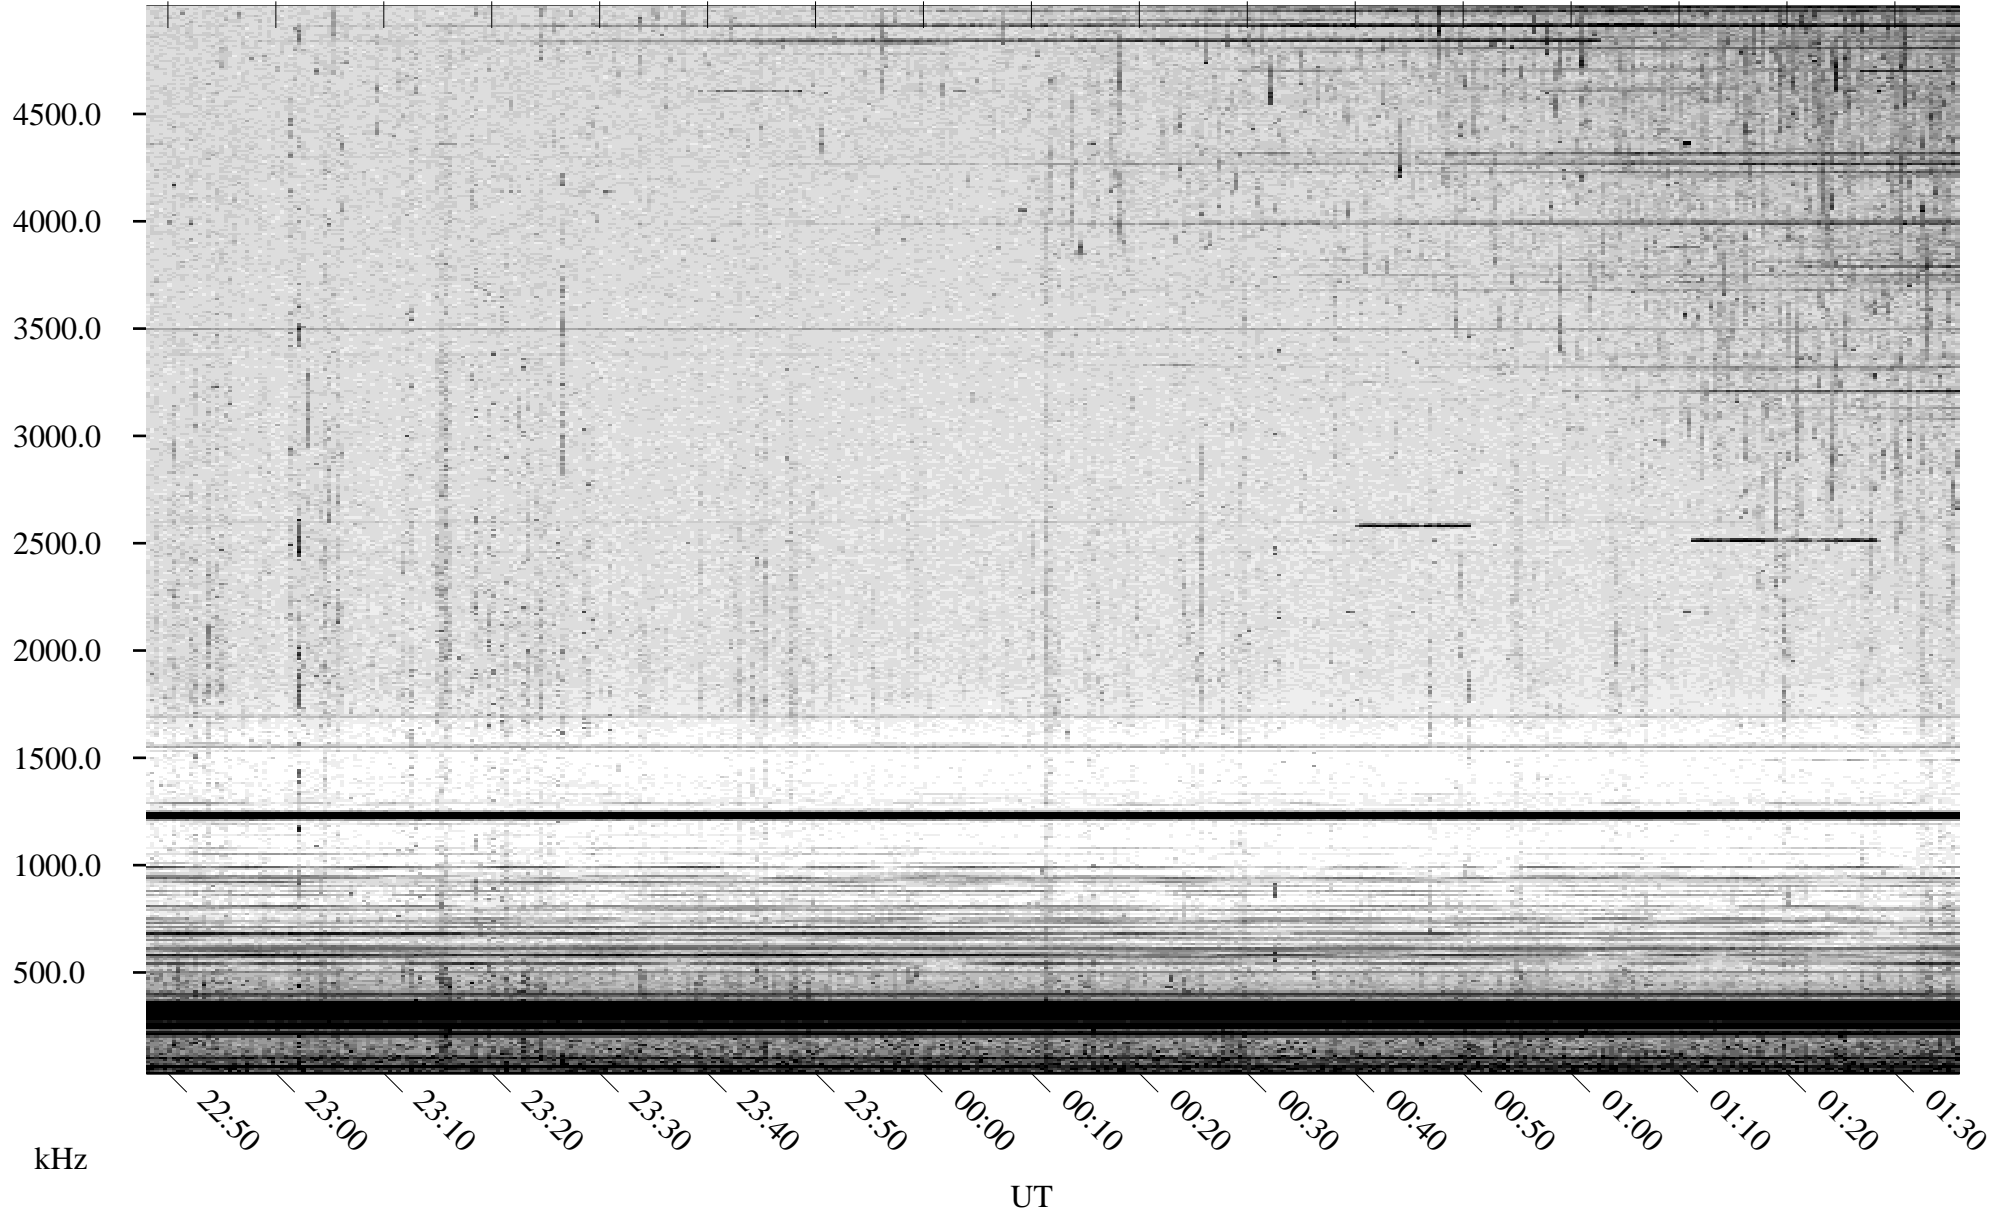

08/06/2003 Churchill, Manitoba

Linear Scale Black = 161 White = 15

ch03218l.z00m max_12

Page 1

08/06/2003 Churchill, Manitoba

Linear Scale Black = 161 White = 15

ch03218l.z00m max_12

Page 2

08/07/2003 Churchill, Manitoba

Linear Scale Black = 161 White = 15

ch03218l.z00m max_12

Page 3

08/07/2003 Churchill, Manitoba

Linear Scale Black = 161 White = 15

ch03218l.z00m max_12

Page 4

08/07/2003 Churchill, Manitoba

Linear Scale Black = 161 White = 15

ch03218l.z00m max_12

Page 5

08/07/2003 Churchill, Manitoba

Linear Scale Black = 161 White = 15

ch03218l.z00m max_12

Page 6

08/07/2003 Churchill, Manitoba

Linear Scale Black = 161 White = 15

ch03218l.z00m max_12

Page 7

08/07/2003 Churchill, Manitoba

Linear Scale Black = 161 White = 15

ch03218l.z00m max_12