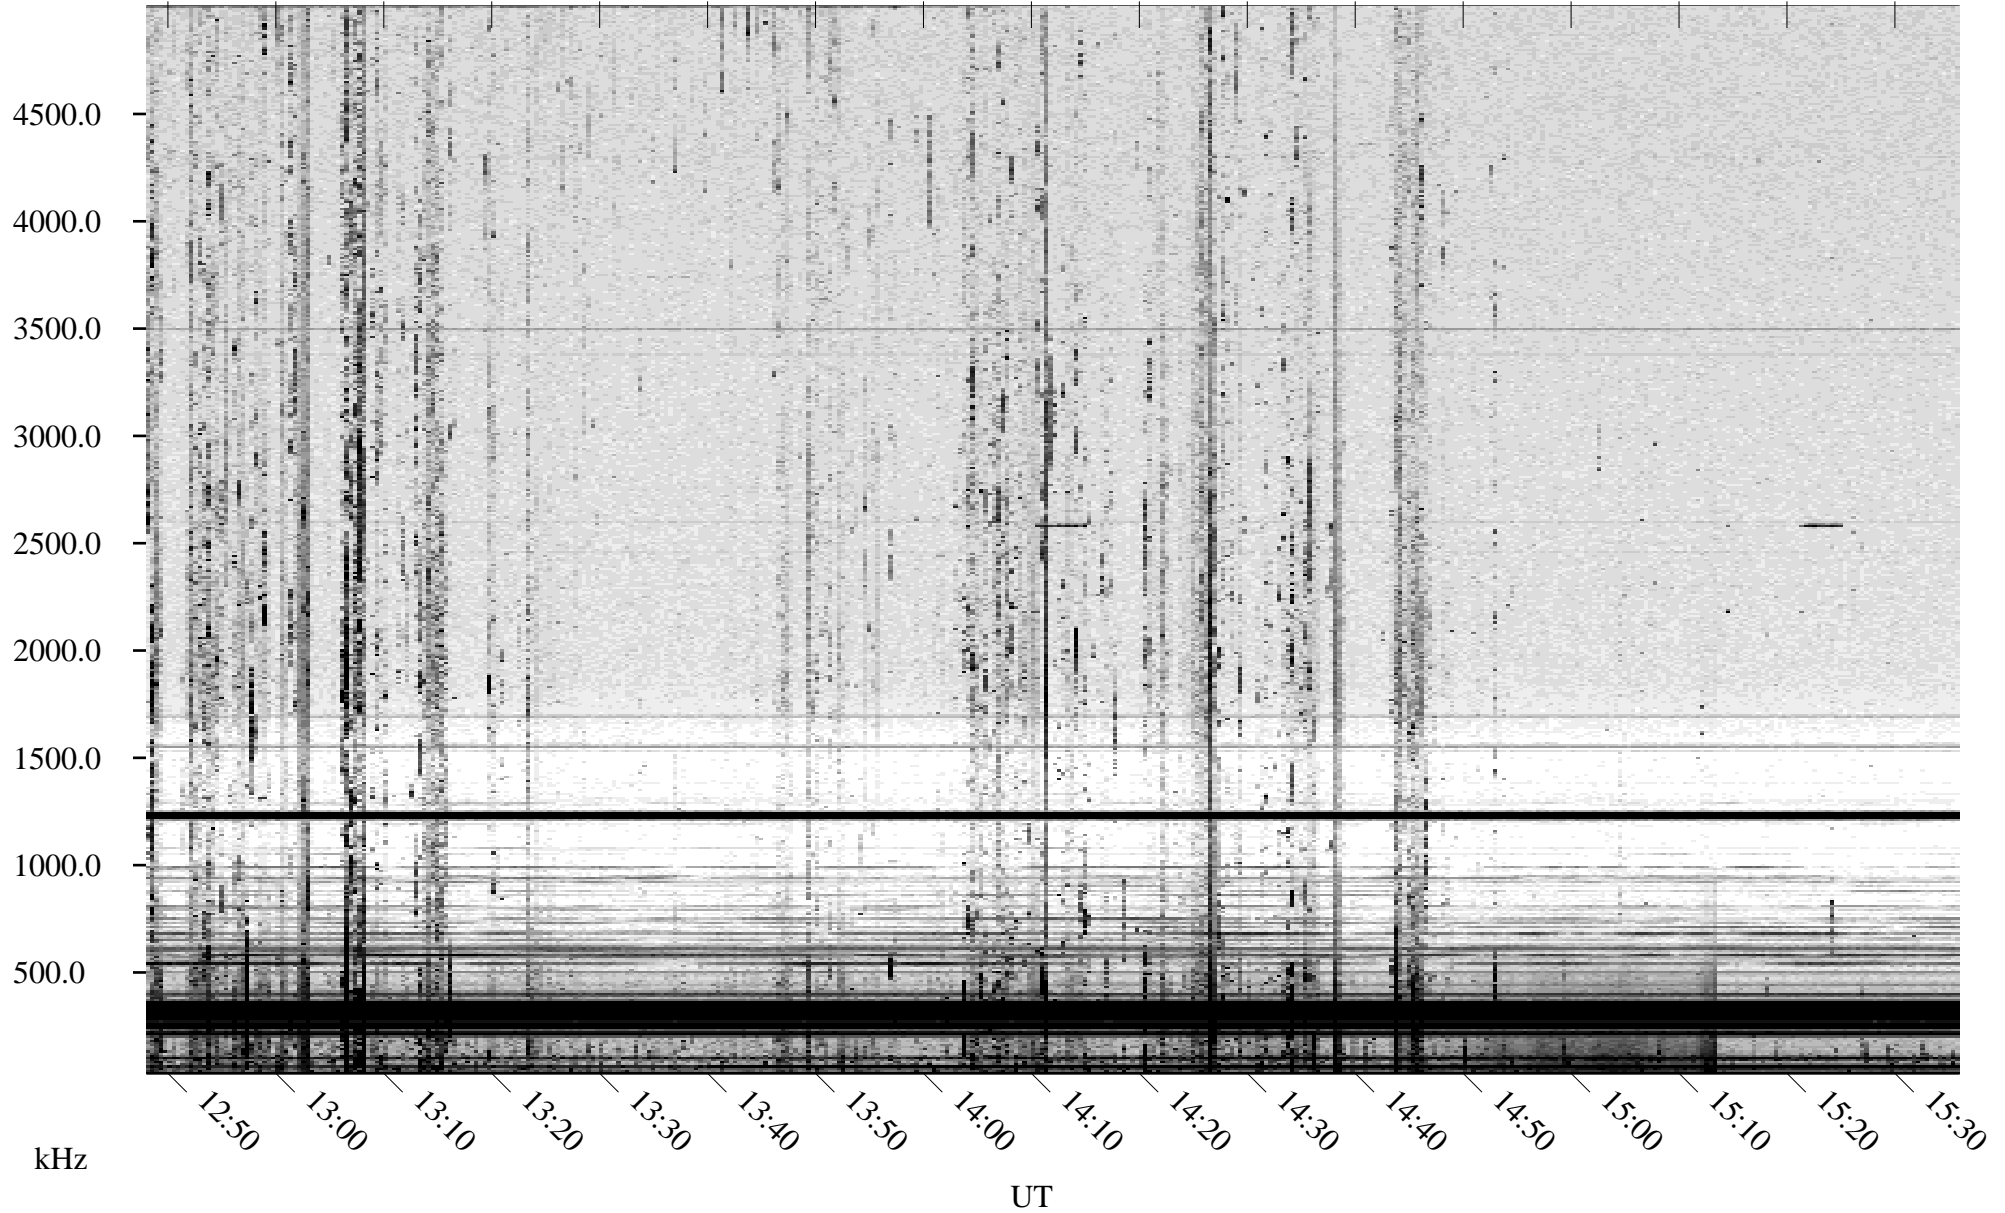

08/06/2003 Churchill, Manitoba

Linear Scale Black = 161 White = 15

ch03218l.z00m max_12

Page 1

08/06/2003 Churchill, Manitoba

Linear Scale Black = 161 White = 15

ch03218l.z00m max_12

Page 2

08/07/2003 Churchill, Manitoba

Linear Scale Black = 161 White = 15

ch03218l.z00m max_12

Page 3

08/07/2003 Churchill, Manitoba

Linear Scale Black = 161 White = 15

ch03218l.z00m max_12

Page 4

08/07/2003 Churchill, Manitoba

Linear Scale Black = 161 White = 15

ch03218l.z00m max_12

Page 5

08/07/2003 Churchill, Manitoba

Linear Scale Black = 161 White = 15

ch03218l.z00m max_12

Page 6

08/07/2003 Churchill, Manitoba

Linear Scale Black = 161 White = 15

ch03218l.z00m max_12

Page 7

08/07/2003 Churchill, Manitoba

Linear Scale Black = 161 White = 15

ch03218l.z00m max_12