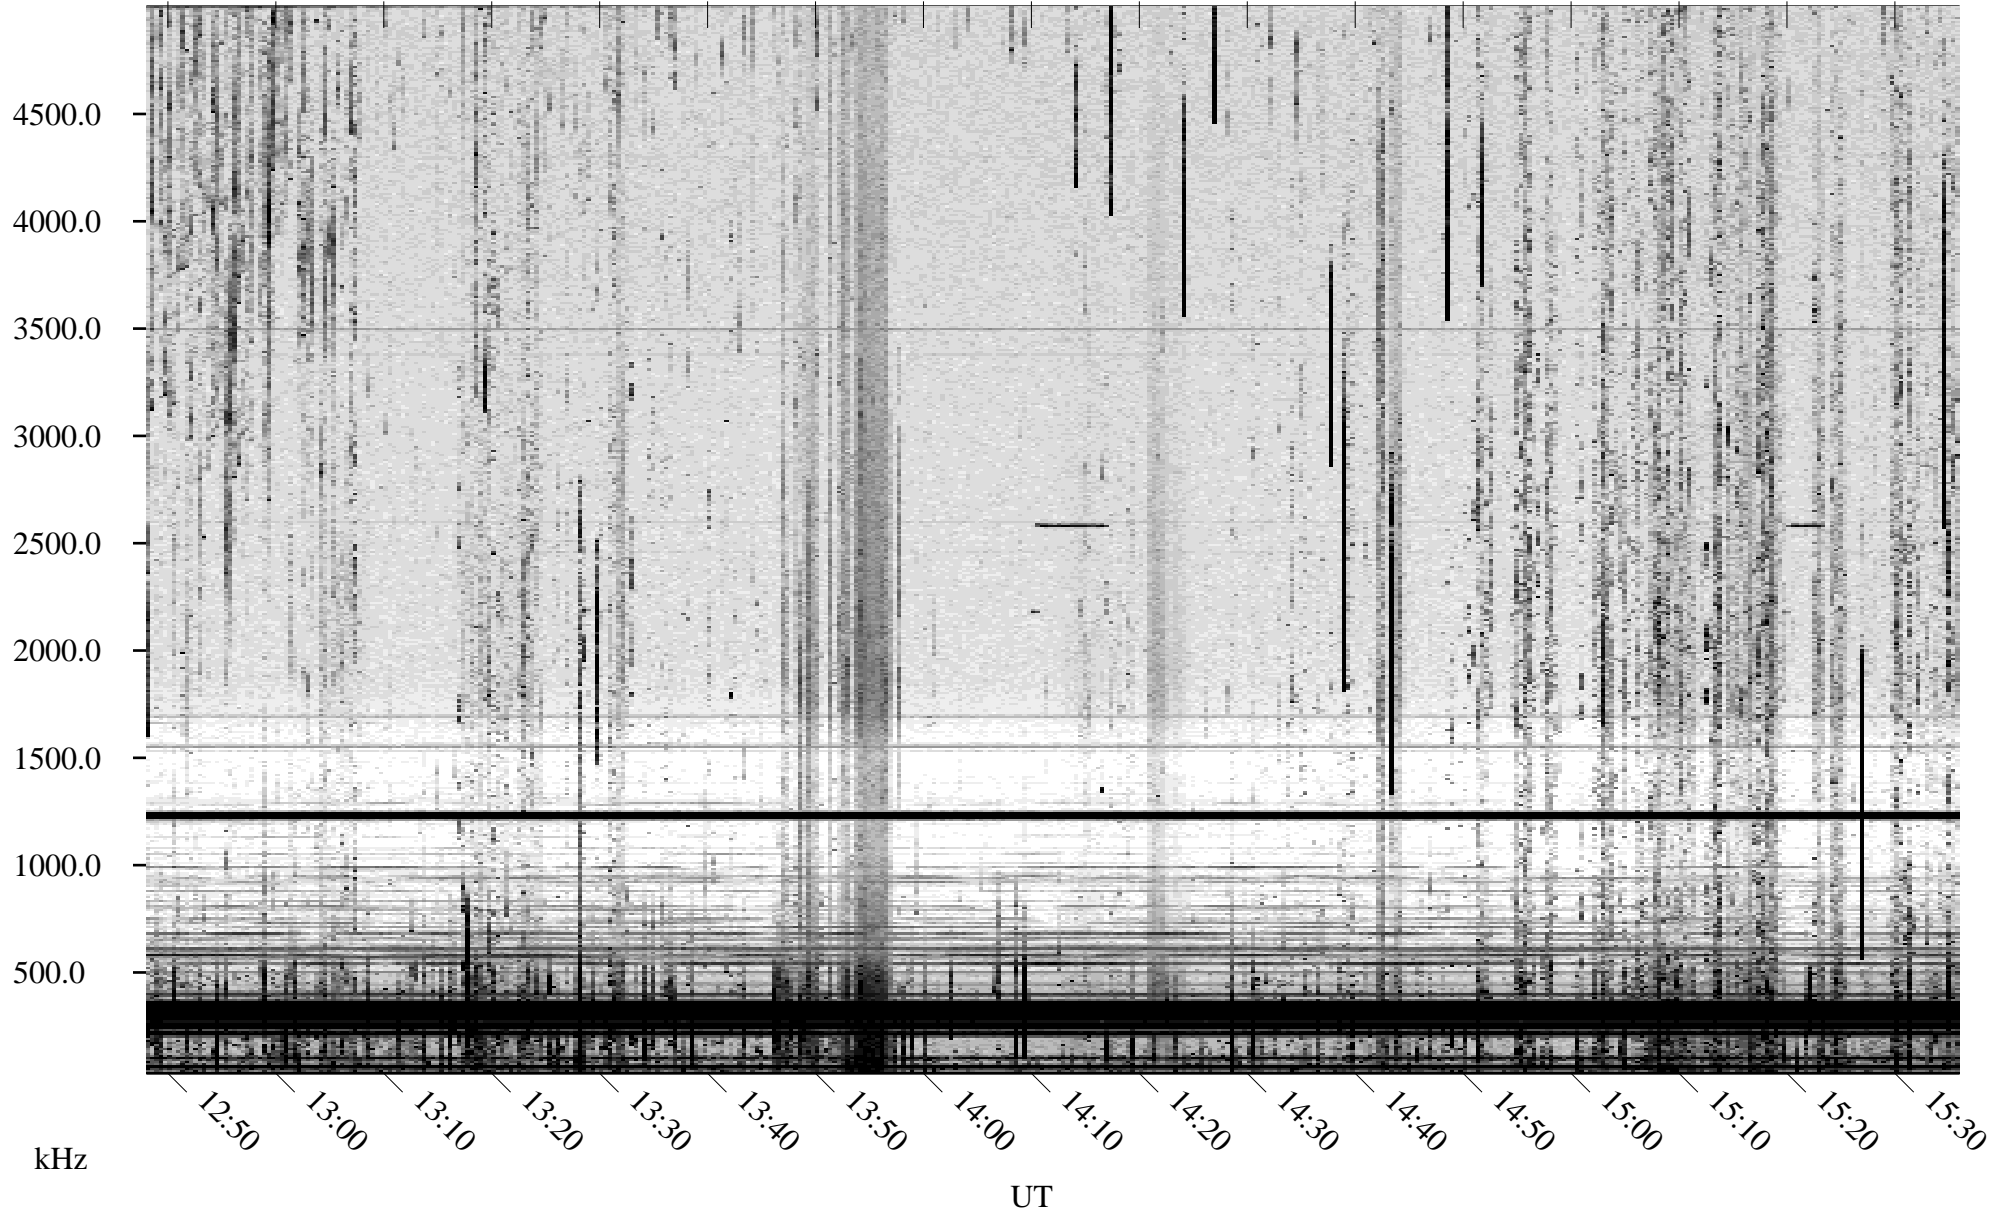

08/07/2003 Churchill, Manitoba

Linear Scale Black = 161 White = 15

ch03219l.z00m max_12

Page 1

08/07/2003 Churchill, Manitoba

Linear Scale Black = 161 White = 15

ch03219l.z00m max_12

Page 2

08/08/2003 Churchill, Manitoba

Linear Scale Black = 161 White = 15

ch03219l.z00m max_12

Page 3

08/08/2003 Churchill, Manitoba

Linear Scale Black = 161 White = 15

ch03219l.z00m max_12

Page 4

08/08/2003 Churchill, Manitoba

Linear Scale Black = 161 White = 15

ch03219l.z00m max_12

Page 5

08/08/2003 Churchill, Manitoba

Linear Scale Black = 161 White = 15

ch03219l.z00m max_12

08/08/2003 Churchill, Manitoba

Linear Scale Black = 161 White = 15

ch03219l.z00m max_12

Page 7

08/08/2003 Churchill, Manitoba

Linear Scale Black = 161 White = 15

ch03219l.z00m max_12