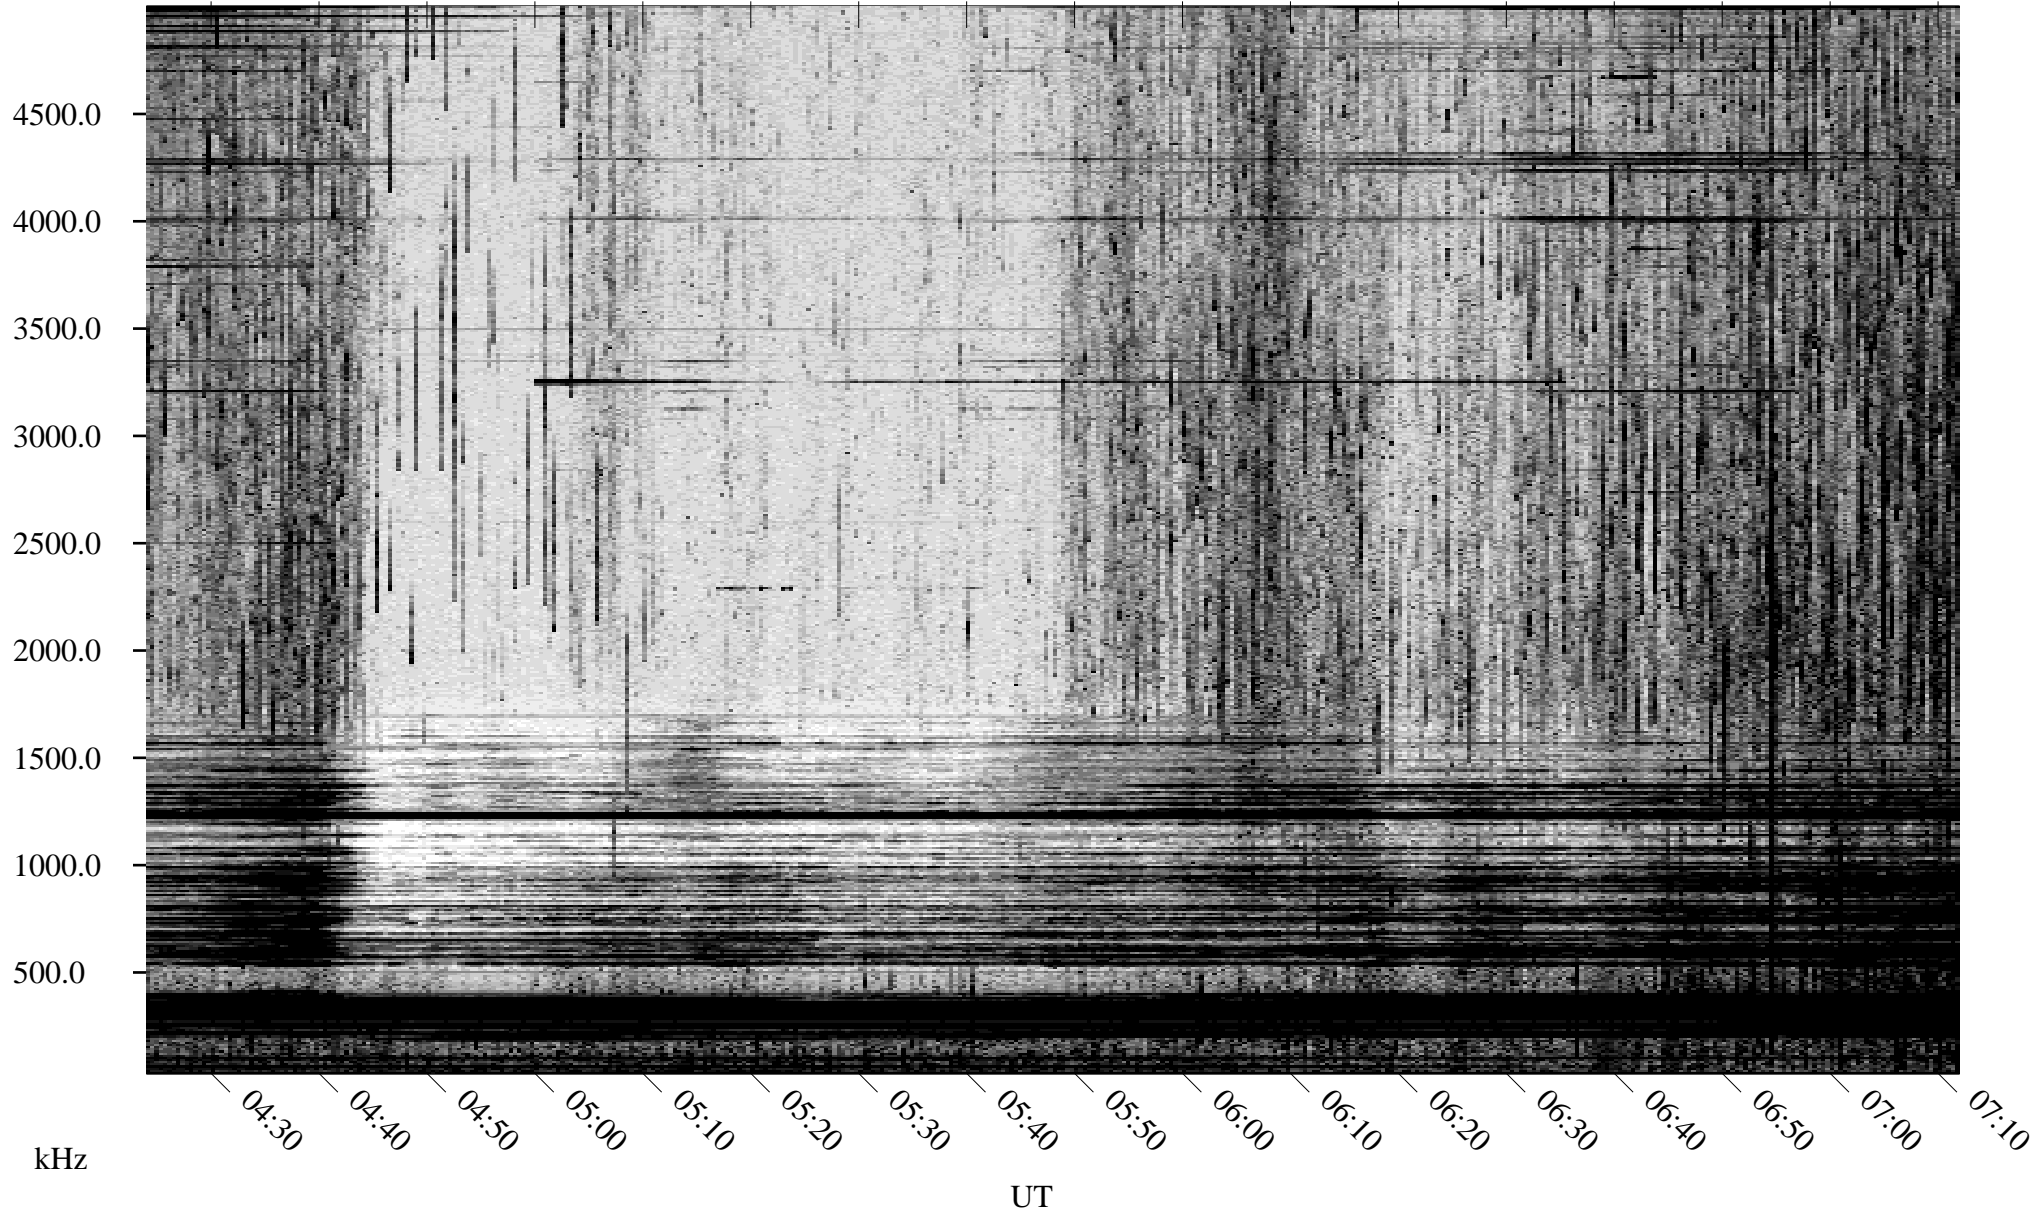

08/07/2003 Churchill, Manitoba

Linear Scale Black = 161 White = 15

ch03219l.z00m max_12

Page 1

08/07/2003 Churchill, Manitoba

Linear Scale Black = 161 White = 15

ch03219l.z00m max_12

Page 2

08/08/2003 Churchill, Manitoba

Linear Scale Black = 161 White = 15

ch03219l.z00m max_12

Page 3

08/08/2003 Churchill, Manitoba

Linear Scale Black = 161 White = 15

ch03219l.z00m max_12

Page 4

08/08/2003 Churchill, Manitoba

Linear Scale Black = 161 White = 15

ch03219l.z00m max_12

Page 5

08/08/2003 Churchill, Manitoba

Linear Scale Black = 161 White = 15

ch03219l.z00m max_12

08/08/2003 Churchill, Manitoba

Linear Scale Black = 161 White = 15

ch03219l.z00m max_12

Page 7

08/08/2003 Churchill, Manitoba

Linear Scale Black = 161 White = 15

ch03219l.z00m max_12