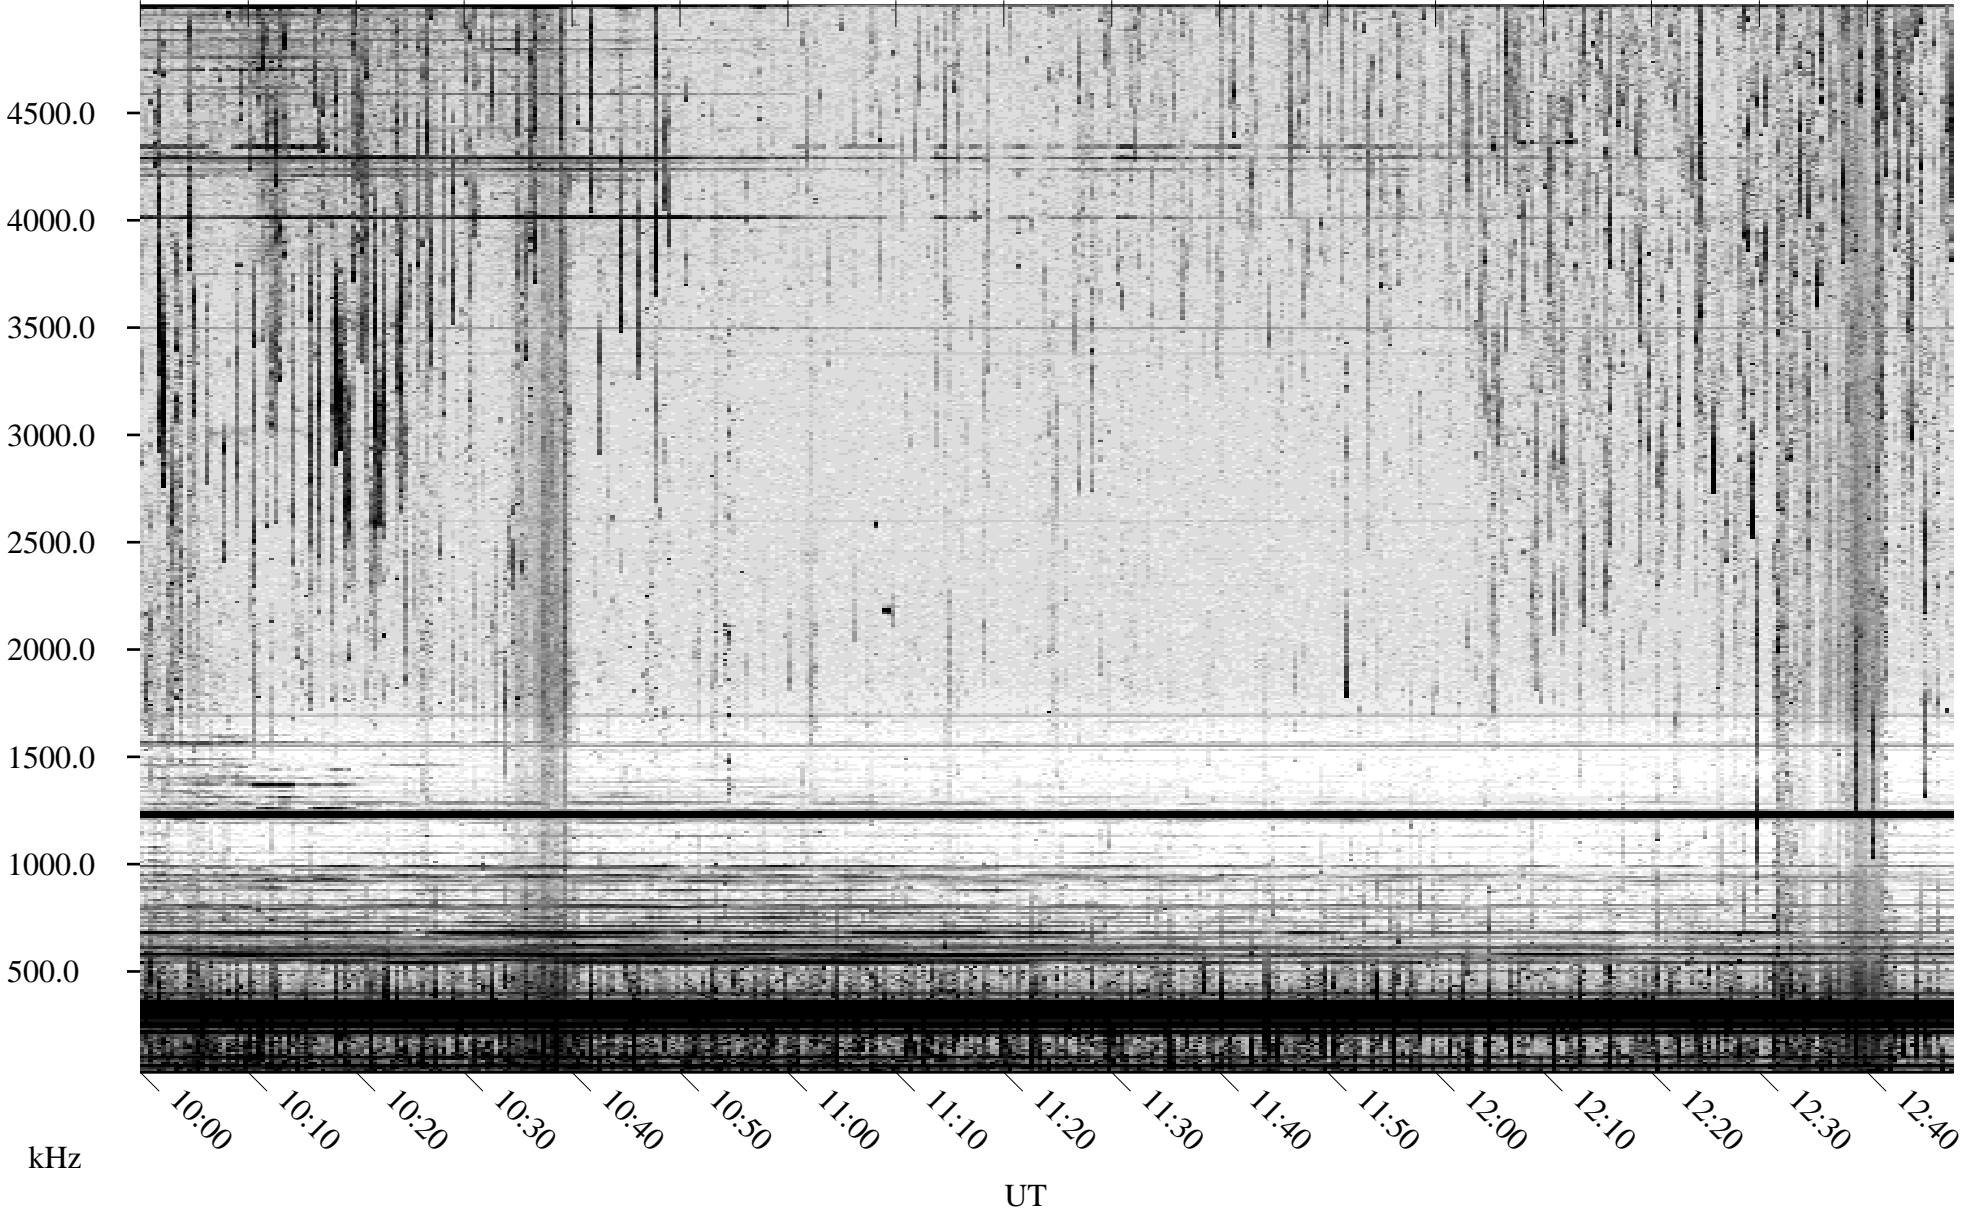

08/07/2003 Churchill, Manitoba

Linear Scale Black = 161 White = 15

ch03219l.z00m max_12

Page 1

08/07/2003 Churchill, Manitoba

Linear Scale Black = 161 White = 15

ch03219l.z00m max_12

Page 2

08/08/2003 Churchill, Manitoba

Linear Scale Black = 161 White = 15

ch03219l.z00m max_12

Page 3

08/08/2003 Churchill, Manitoba

Linear Scale Black = 161 White = 15

ch03219l.z00m max_12

Page 4

08/08/2003 Churchill, Manitoba

Linear Scale Black = 161 White = 15

ch03219l.z00m max_12

Page 5

08/08/2003 Churchill, Manitoba

Linear Scale Black = 161 White = 15

ch03219l.z00m max_12

08/08/2003 Churchill, Manitoba

Linear Scale Black = 161 White = 15

ch03219l.z00m max_12

Page 7

08/08/2003 Churchill, Manitoba

Linear Scale Black = 161 White = 15

ch03219l.z00m max_12