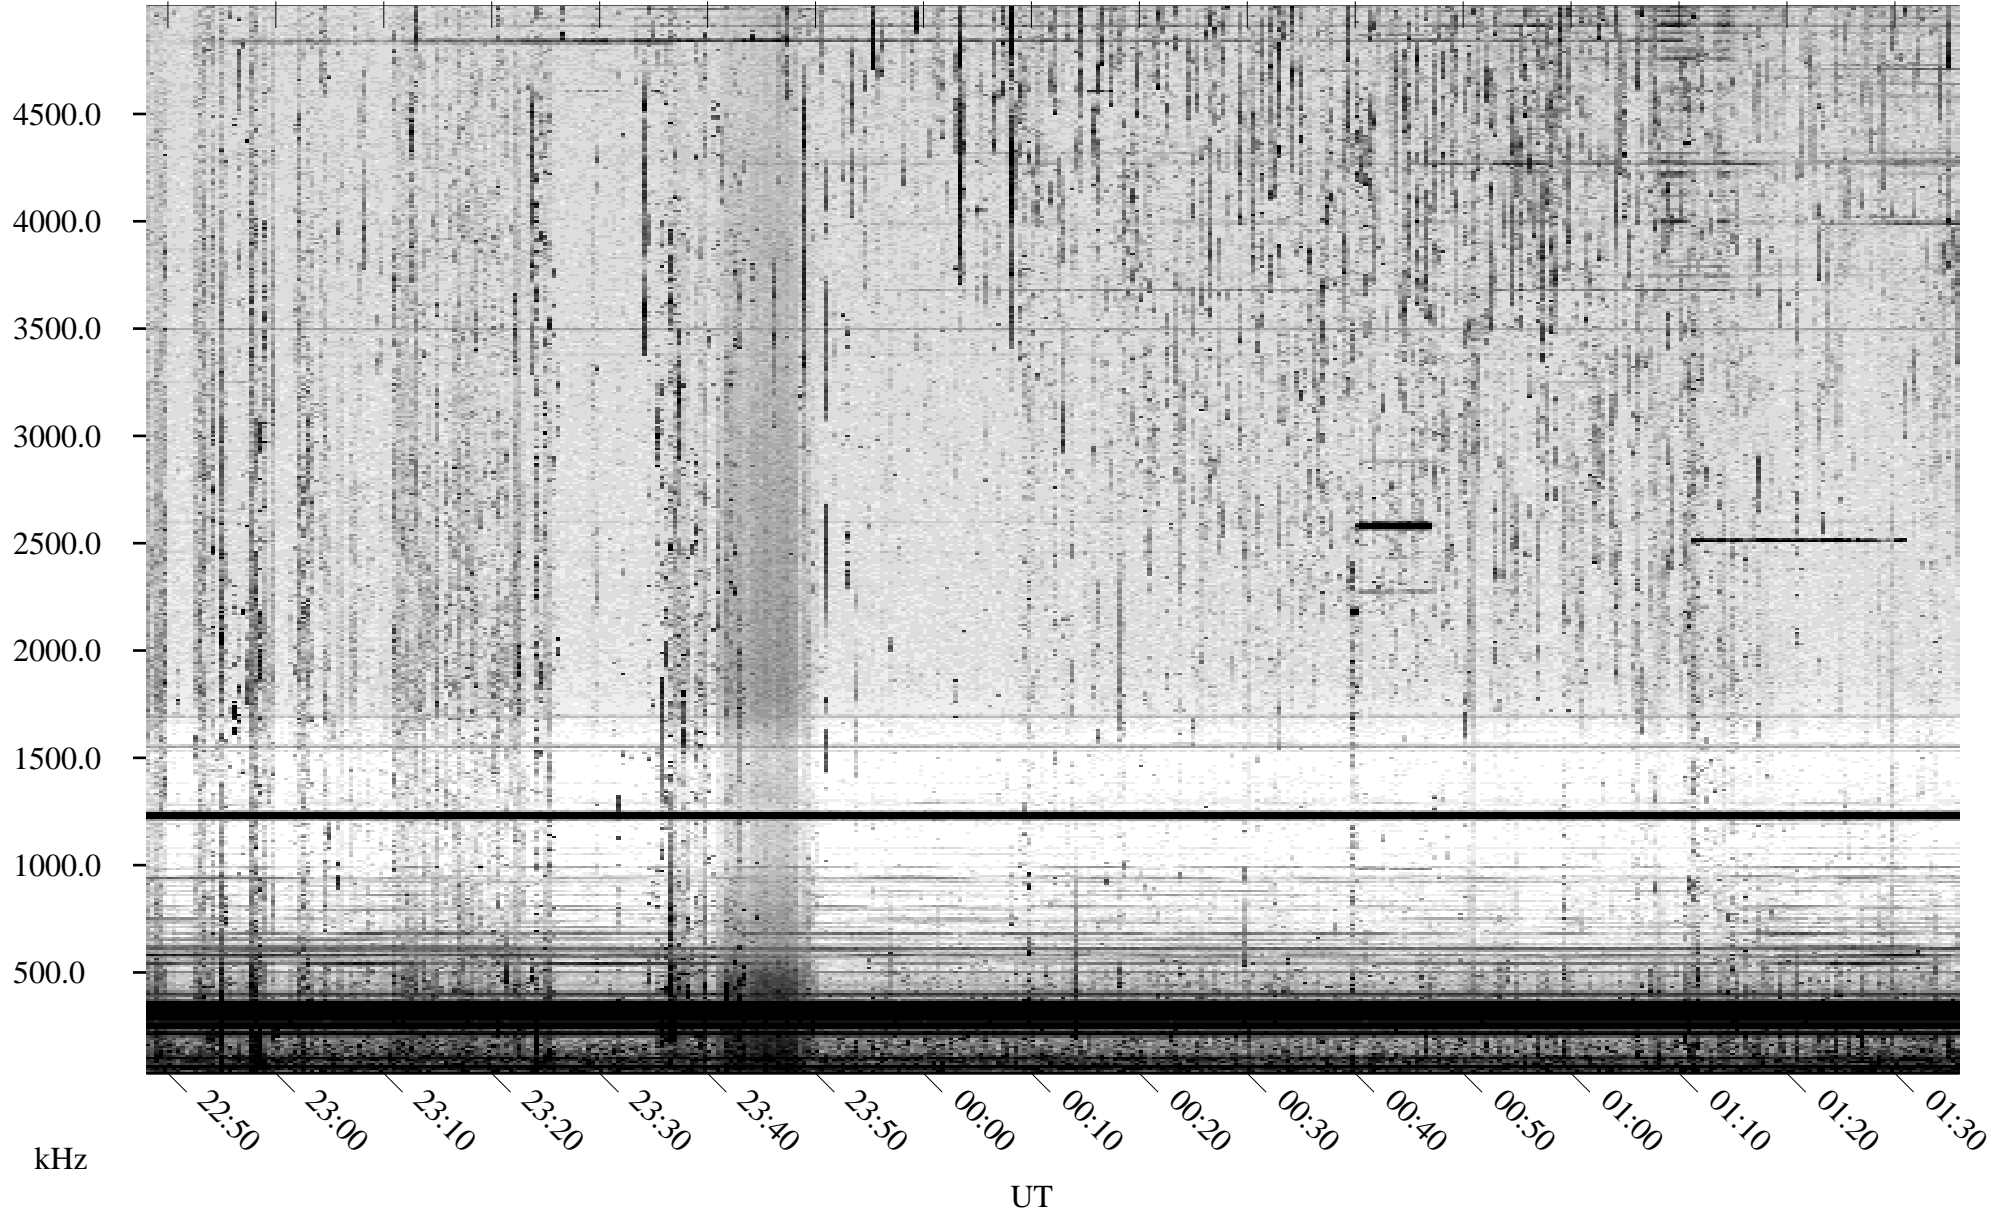

08/07/2003 Churchill, Manitoba

Linear Scale Black = 161 White = 15

ch03219l.z00m max_12

Page 1

08/07/2003 Churchill, Manitoba

Linear Scale Black = 161 White = 15

ch03219l.z00m max_12

Page 2

08/08/2003 Churchill, Manitoba

Linear Scale Black = 161 White = 15

ch03219l.z00m max_12

Page 3

08/08/2003 Churchill, Manitoba

Linear Scale Black = 161 White = 15

ch03219l.z00m max_12

Page 4

08/08/2003 Churchill, Manitoba

Linear Scale Black = 161 White = 15

ch03219l.z00m max_12

Page 5

08/08/2003 Churchill, Manitoba

Linear Scale Black = 161 White = 15

ch03219l.z00m max_12

08/08/2003 Churchill, Manitoba

Linear Scale Black = 161 White = 15

ch03219l.z00m max_12

Page 7

08/08/2003 Churchill, Manitoba

Linear Scale Black = 161 White = 15

ch03219l.z00m max_12