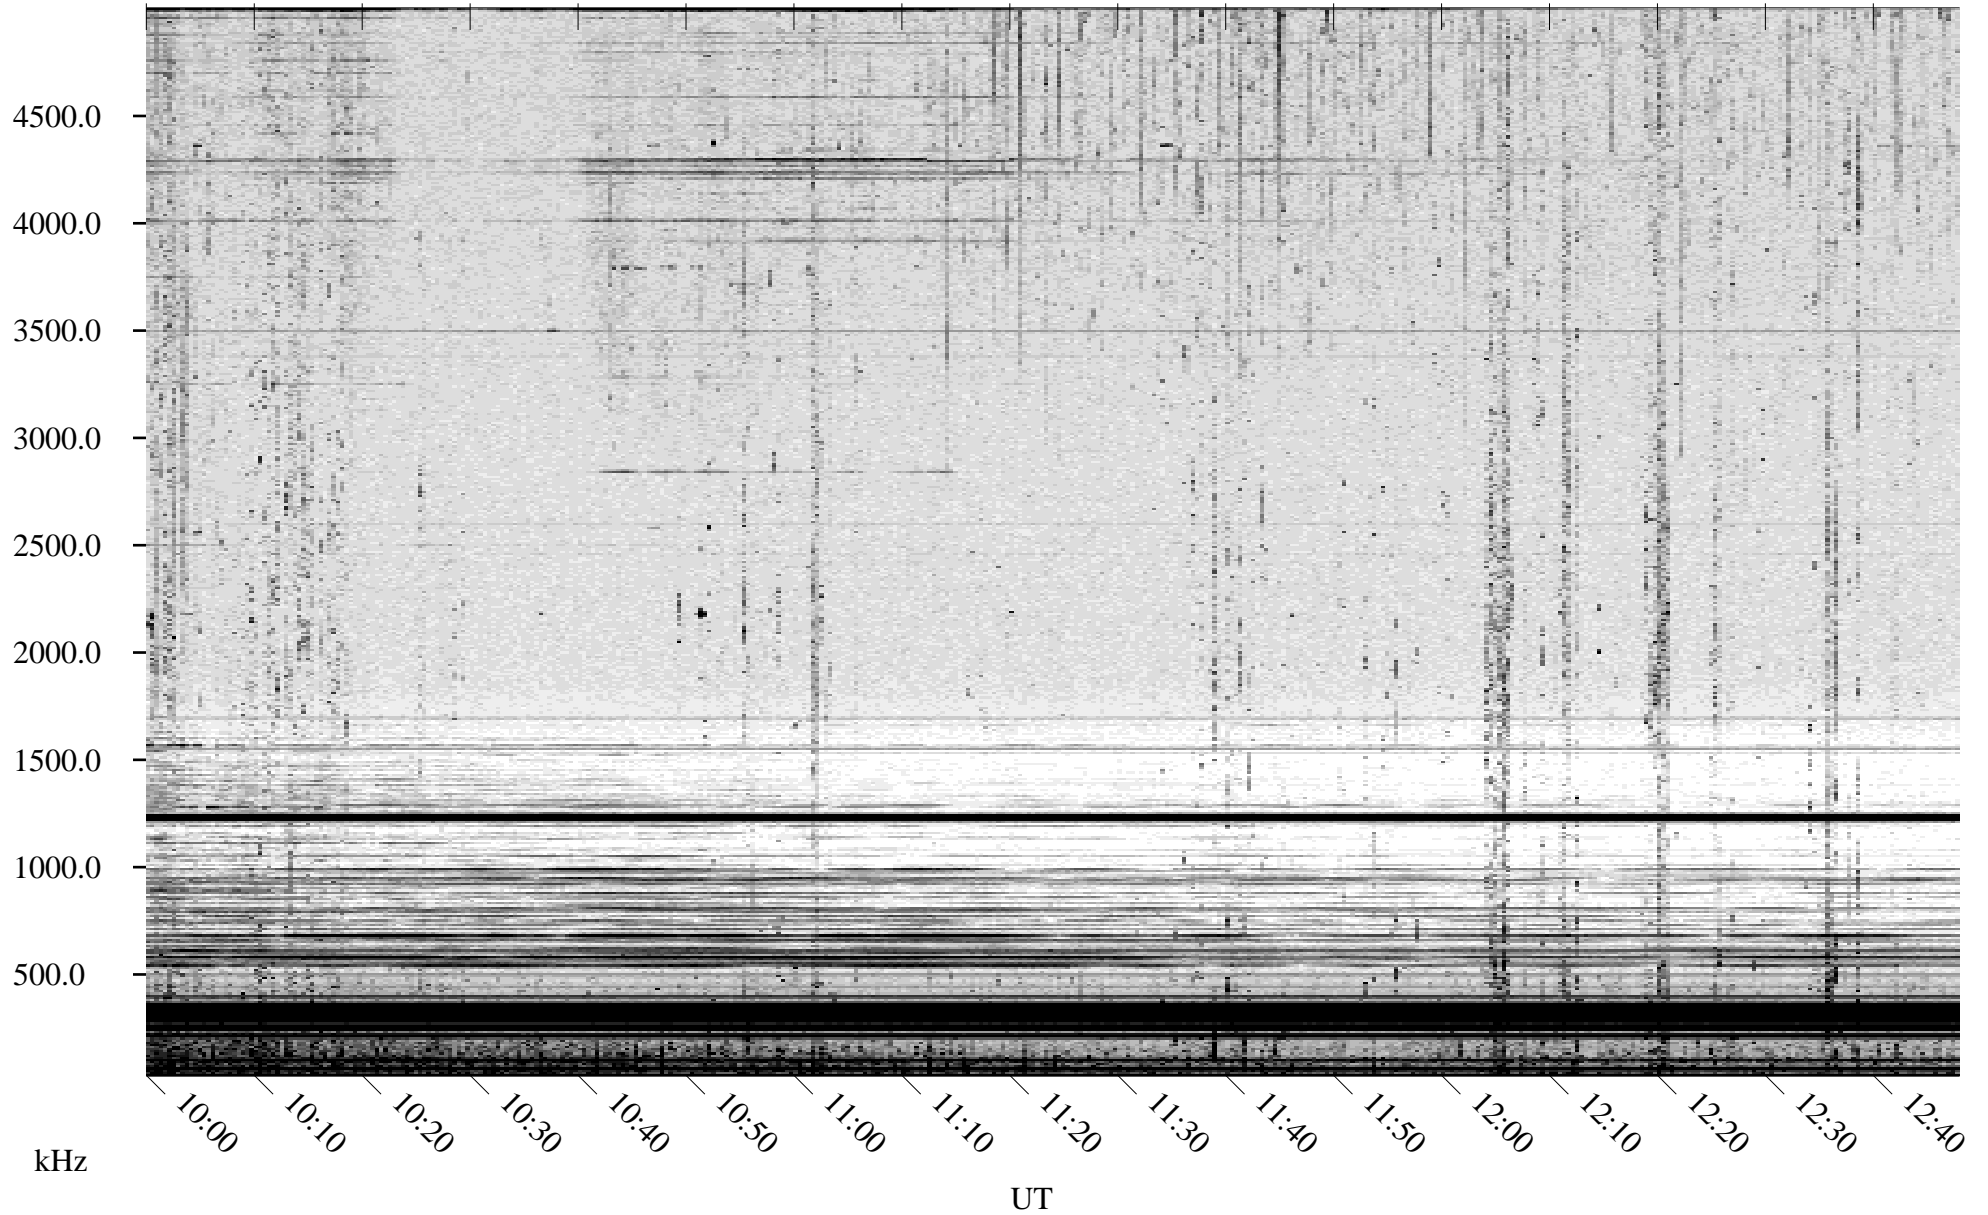

08/09/2003 Churchill, Manitoba

Linear Scale Black = 161 White = 15

ch032211.z00m max_12

Page 1

08/09/2003 Churchill, Manitoba

Linear Scale Black = 161 White = 15

ch032211.z00m max_12

Page 2

08/10/2003 Churchill, Manitoba

Linear Scale Black = 161 White = 15

ch032211.z00m max_12

Page 3

08/10/2003 Churchill, Manitoba

Linear Scale Black = 161 White = 15

ch032211.z00m max_12

Page 4

08/10/2003 Churchill, Manitoba

Linear Scale Black = 161 White = 15

ch032211.z00m max_12

08/10/2003 Churchill, Manitoba

Linear Scale Black = 161 White = 15

ch032211.z00m max_12

Page 6

08/10/2003 Churchill, Manitoba

Linear Scale Black = 161 White = 15

ch032211.z00m max_12

Page 7

08/10/2003 Churchill, Manitoba

Linear Scale Black = 161 White = 15

ch032211.z00m max_12