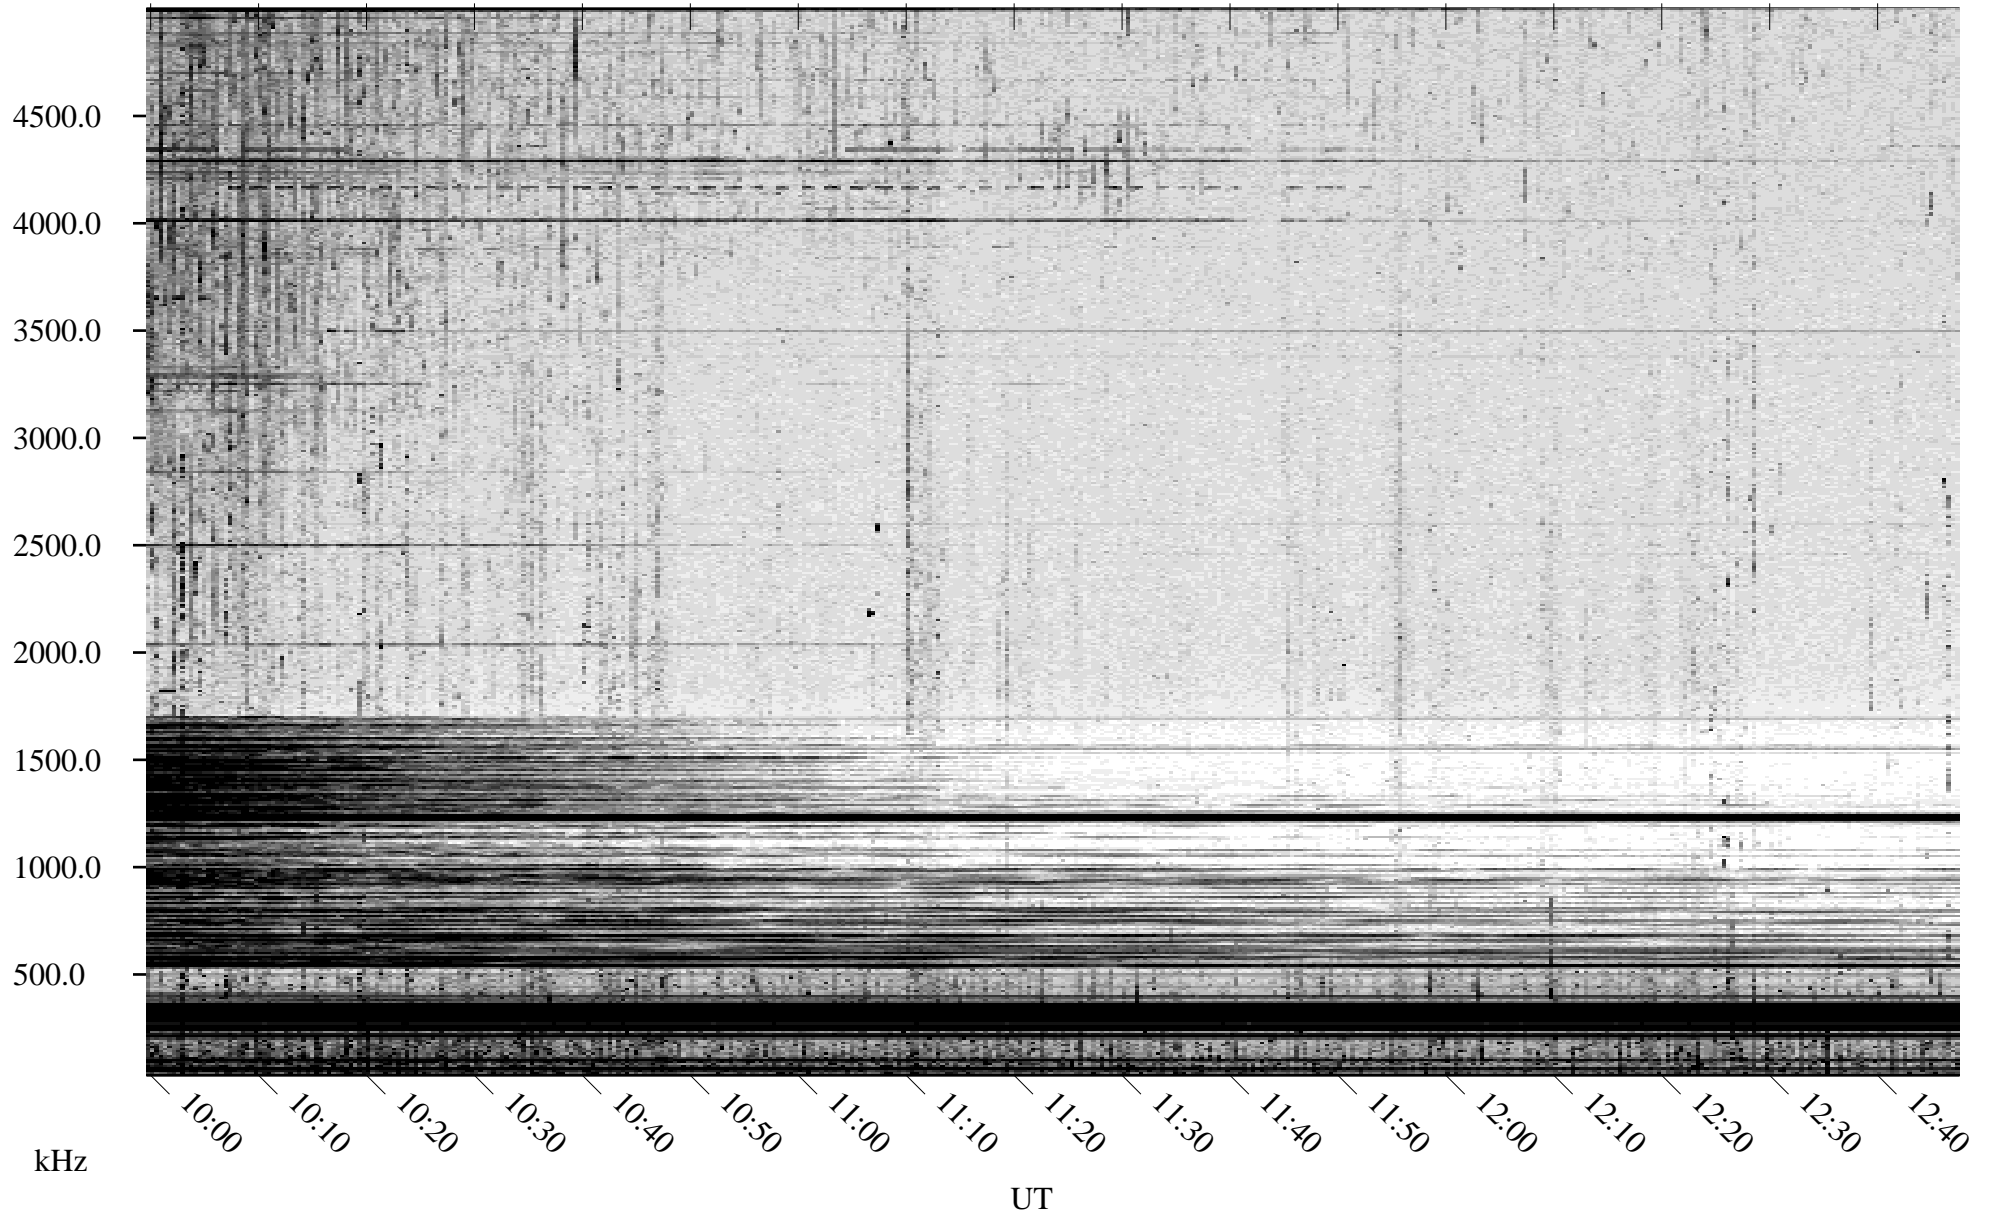

08/10/2003 Churchill, Manitoba

Linear Scale Black = 161 White = 15

ch032221.z00m max_12

Page 1

08/10/2003 Churchill, Manitoba

Linear Scale Black = 161 White = 15

ch032221.z00m max_12

08/11/2003 Churchill, Manitoba

Linear Scale Black = 161 White = 15

ch032221.z00m max_12

Page 3

08/11/2003 Churchill, Manitoba

Linear Scale Black = 161 White = 15

ch032221.z00m max_12

Page 4

08/11/2003 Churchill, Manitoba

Linear Scale Black = 161 White = 15

ch032221.z00m max_12

Page 5

08/11/2003 Churchill, Manitoba

Linear Scale Black = 161 White = 15

ch032221.z00m max_12

Page 6

08/11/2003 Churchill, Manitoba

Linear Scale Black = 161 White = 15

ch032221.z00m max_12

Page 7

08/11/2003 Churchill, Manitoba

Linear Scale Black = 161 White = 15

ch032221.z00m max_12