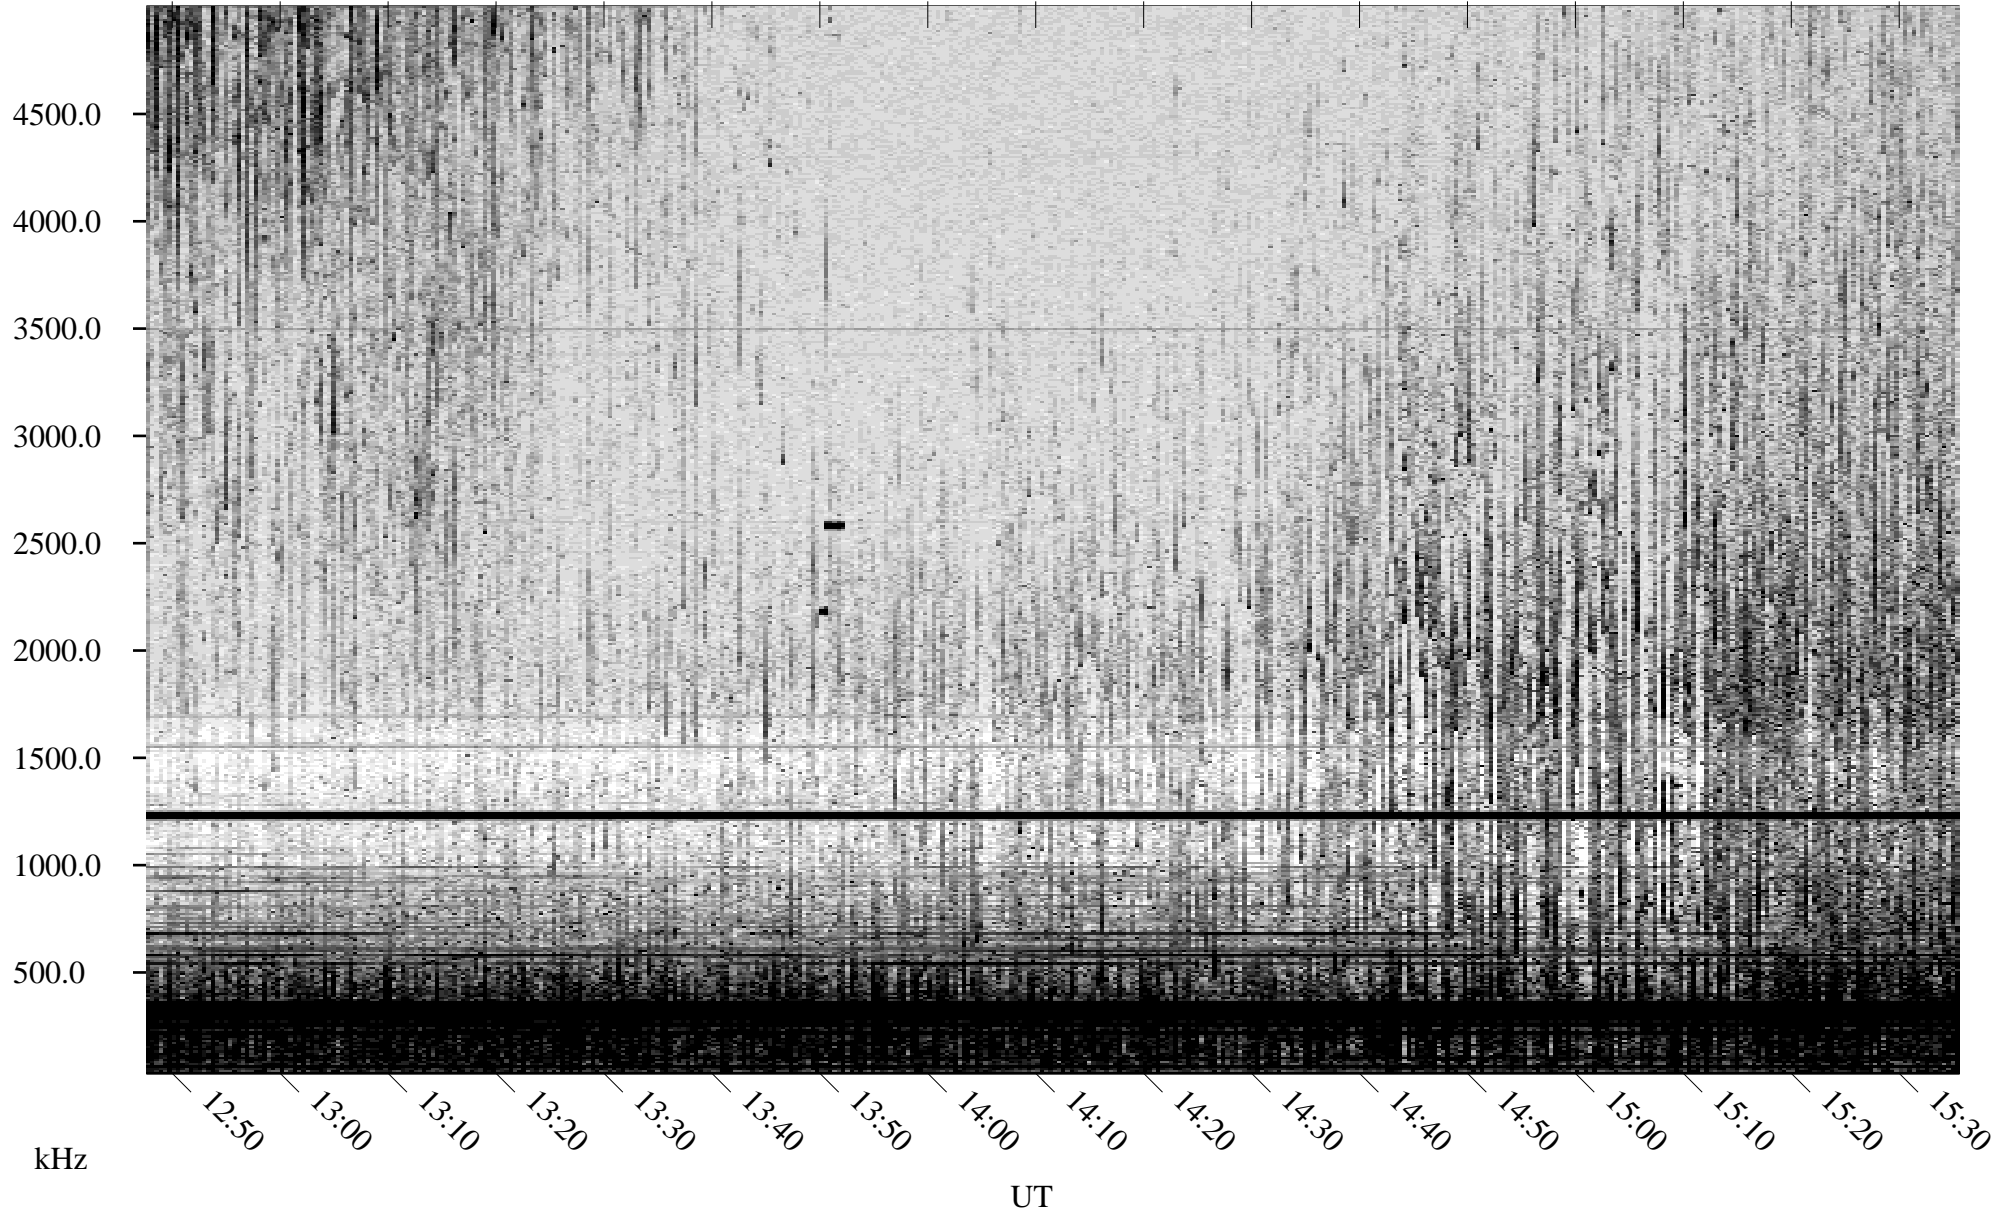

08/12/2003 Churchill, Manitoba

Linear Scale Black = 161 White = 15

ch03224l.z00m max_12

08/12/2003 Churchill, Manitoba

Linear Scale Black = 161 White = 15

ch03224l.z00m max_12

Page 2

08/13/2003 Churchill, Manitoba

Linear Scale Black = 161 White = 15

ch03224l.z00m max_12

Page 3

08/13/2003 Churchill, Manitoba

Linear Scale Black = 161 White = 15

ch03224l.z00m max_12

Page 4

08/13/2003 Churchill, Manitoba

Linear Scale Black = 161 White = 15

ch03224l.z00m max_12

Page 5

08/13/2003 Churchill, Manitoba

Linear Scale Black = 161 White = 15

ch03224l.z00m max_12

Page 6

08/13/2003 Churchill, Manitoba

Linear Scale Black = 161 White = 15

ch03224l.z00m max_12

Page 7

08/13/2003 Churchill, Manitoba

Linear Scale Black = 161 White = 15

ch03224l.z00m max_12