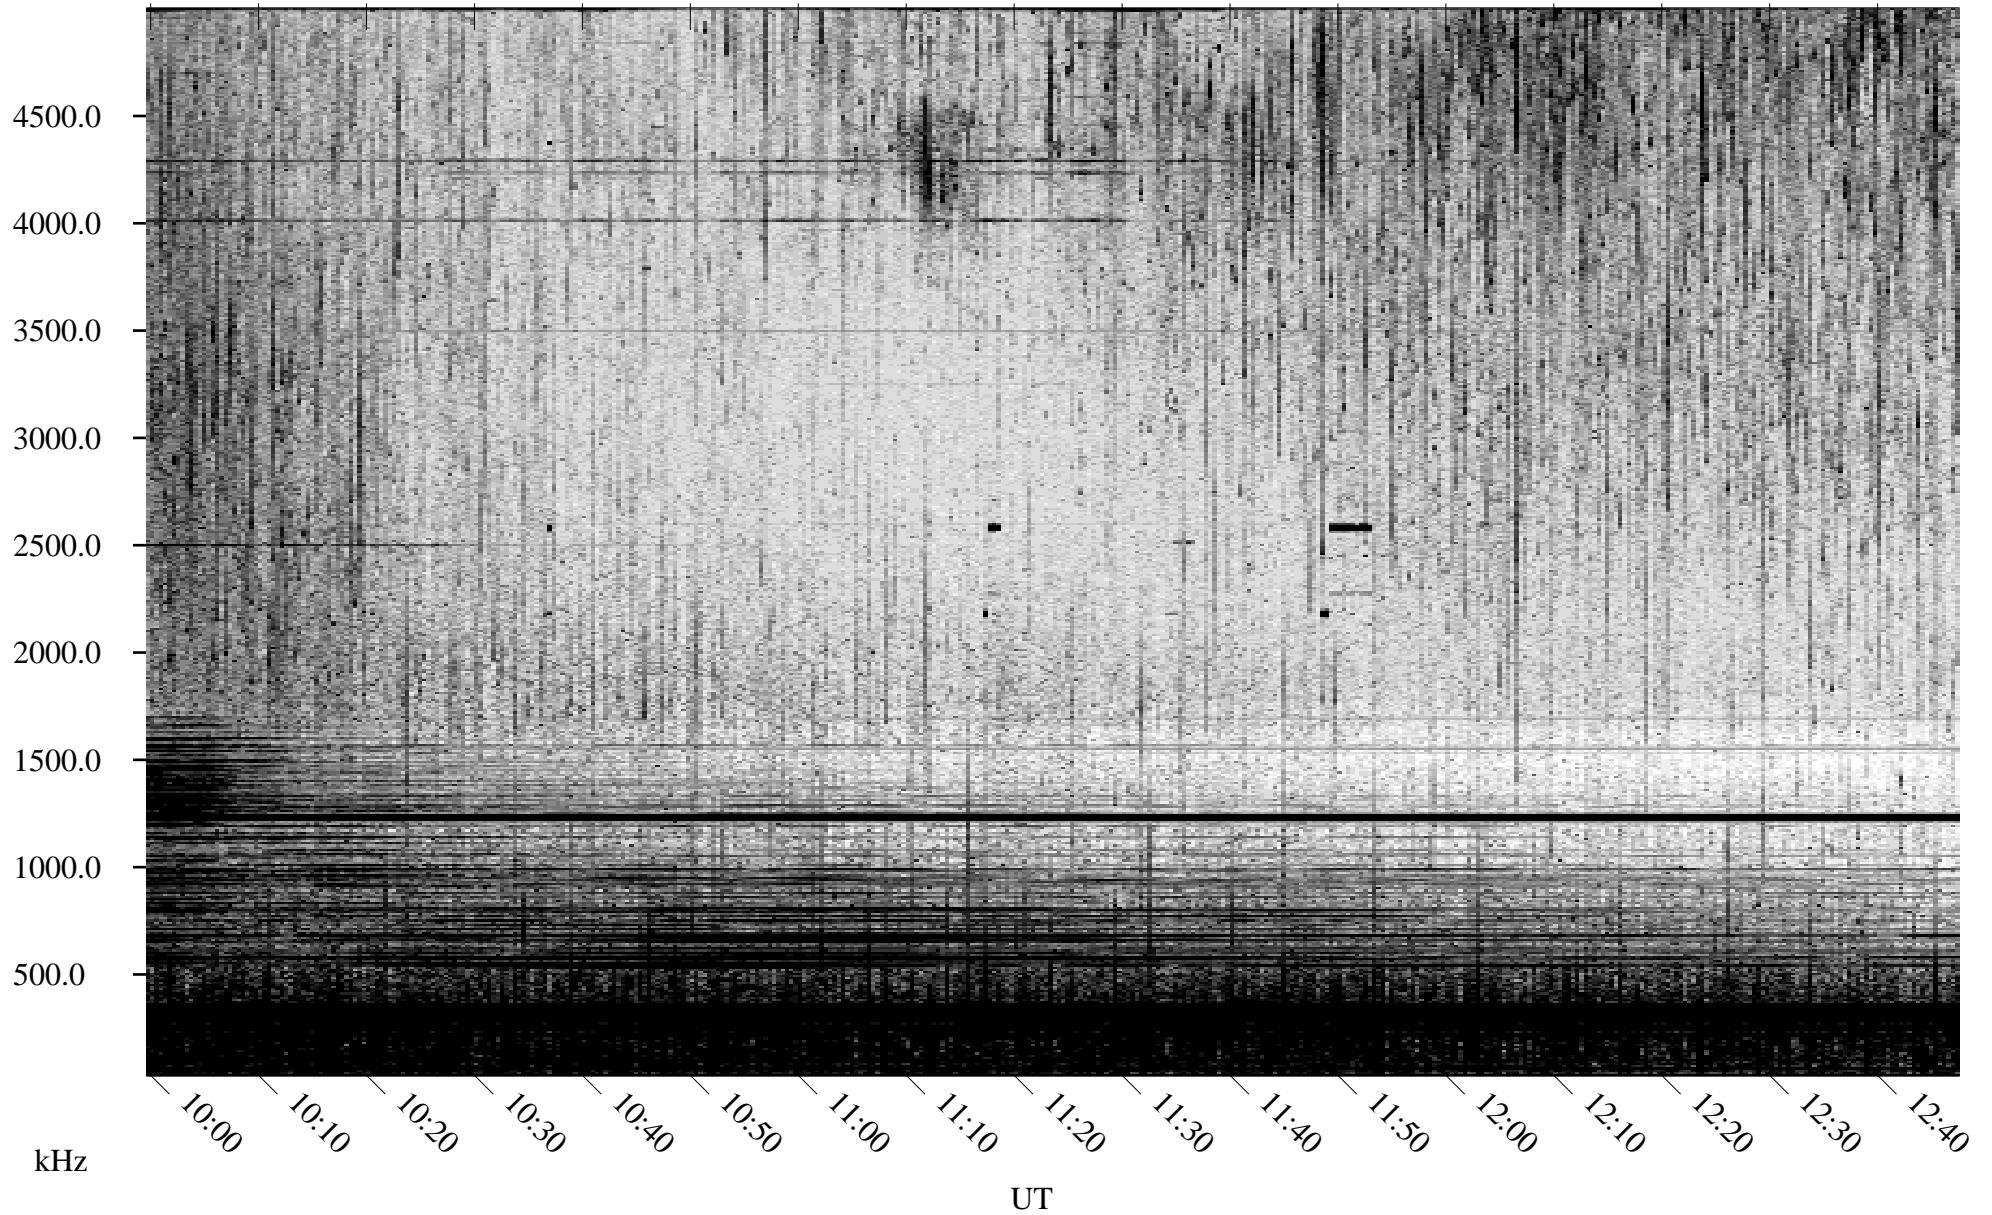

08/12/2003 Churchill, Manitoba

Linear Scale Black = 161 White = 15

ch03224l.z00m max_12

08/12/2003 Churchill, Manitoba

Linear Scale Black = 161 White = 15

ch03224l.z00m max_12

Page 2

08/13/2003 Churchill, Manitoba

Linear Scale Black = 161 White = 15

ch03224l.z00m max_12

Page 3

08/13/2003 Churchill, Manitoba

Linear Scale Black = 161 White = 15

ch03224l.z00m max_12

Page 4

08/13/2003 Churchill, Manitoba

Linear Scale Black = 161 White = 15

ch03224l.z00m max_12

Page 5

08/13/2003 Churchill, Manitoba

Linear Scale Black = 161 White = 15

ch03224l.z00m max_12

Page 6

08/13/2003 Churchill, Manitoba

Linear Scale Black = 161 White = 15

ch03224l.z00m max_12

Page 7

08/13/2003 Churchill, Manitoba

Linear Scale Black = 161 White = 15

ch03224l.z00m max_12