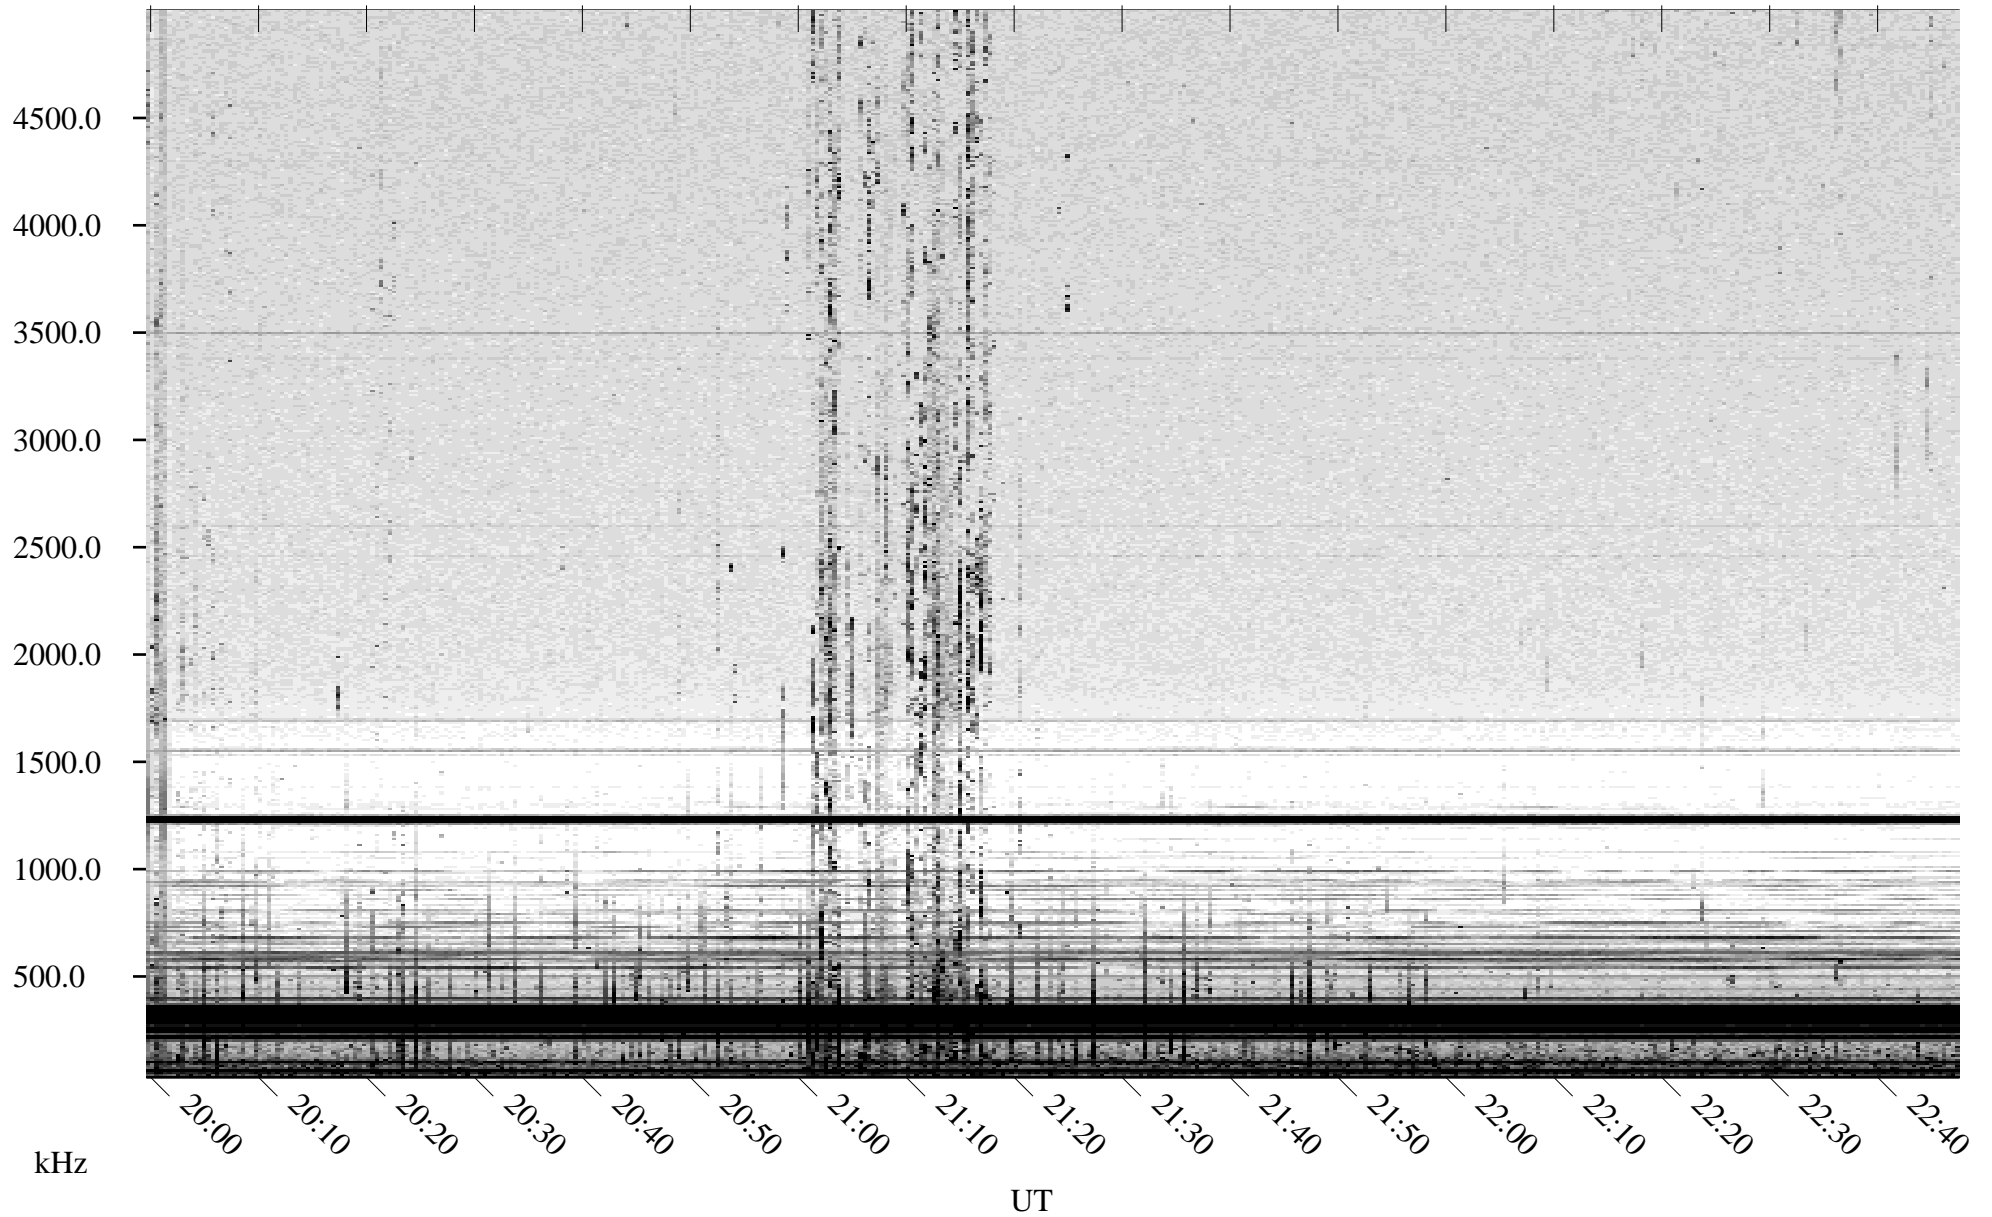

08/12/2003 Churchill, Manitoba

Linear Scale Black = 161 White = 15

ch03224l.z00m max_12

08/12/2003 Churchill, Manitoba

Linear Scale Black = 161 White = 15

ch03224l.z00m max_12

Page 2

08/13/2003 Churchill, Manitoba

Linear Scale Black = 161 White = 15

ch03224l.z00m max_12

Page 3

08/13/2003 Churchill, Manitoba

Linear Scale Black = 161 White = 15

ch03224l.z00m max_12

Page 4

08/13/2003 Churchill, Manitoba

Linear Scale Black = 161 White = 15

ch03224l.z00m max_12

Page 5

08/13/2003 Churchill, Manitoba

Linear Scale Black = 161 White = 15

ch03224l.z00m max_12

Page 6

08/13/2003 Churchill, Manitoba

Linear Scale Black = 161 White = 15

ch03224l.z00m max_12

Page 7

08/13/2003 Churchill, Manitoba

Linear Scale Black = 161 White = 15

ch03224l.z00m max_12