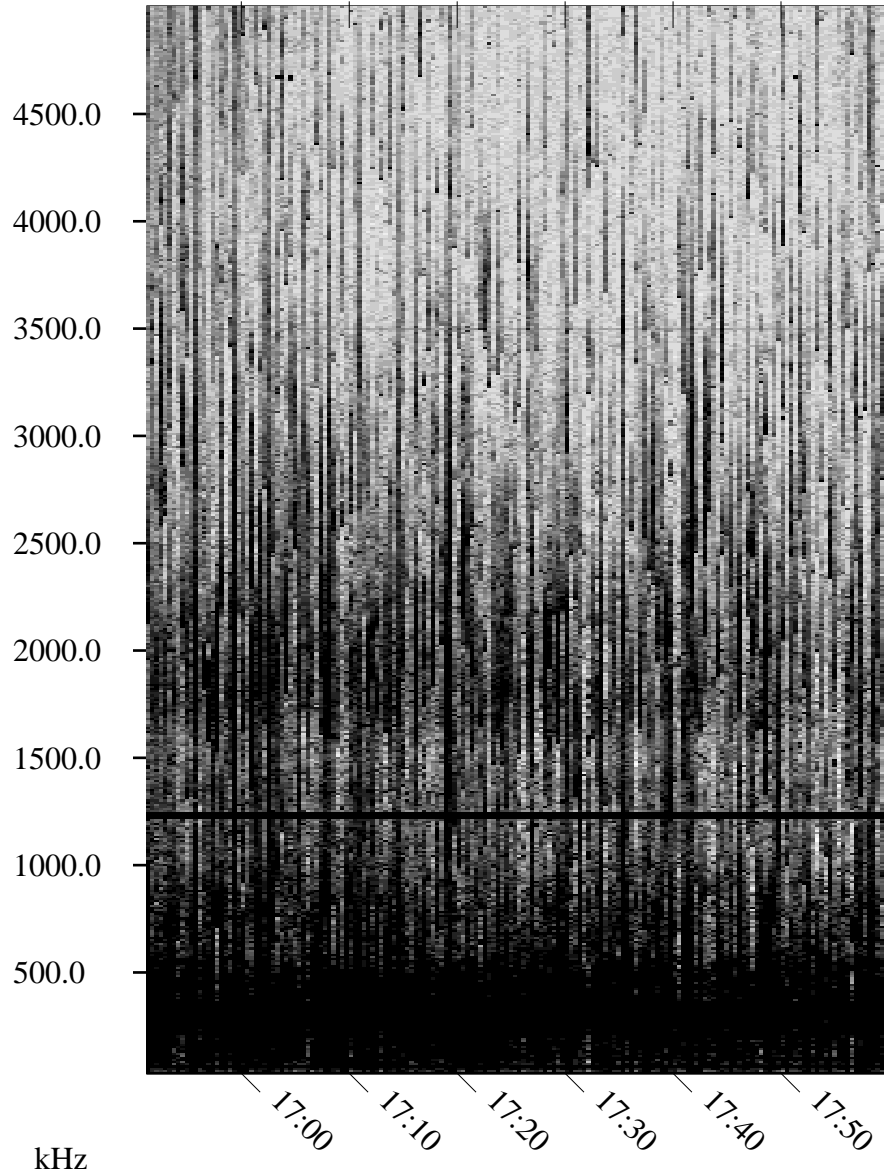

08/14/2003 Churchill, Manitoba

Linear Scale   Black = 161   White = 15

ch03226l.z00m max_12

Page 5

UT