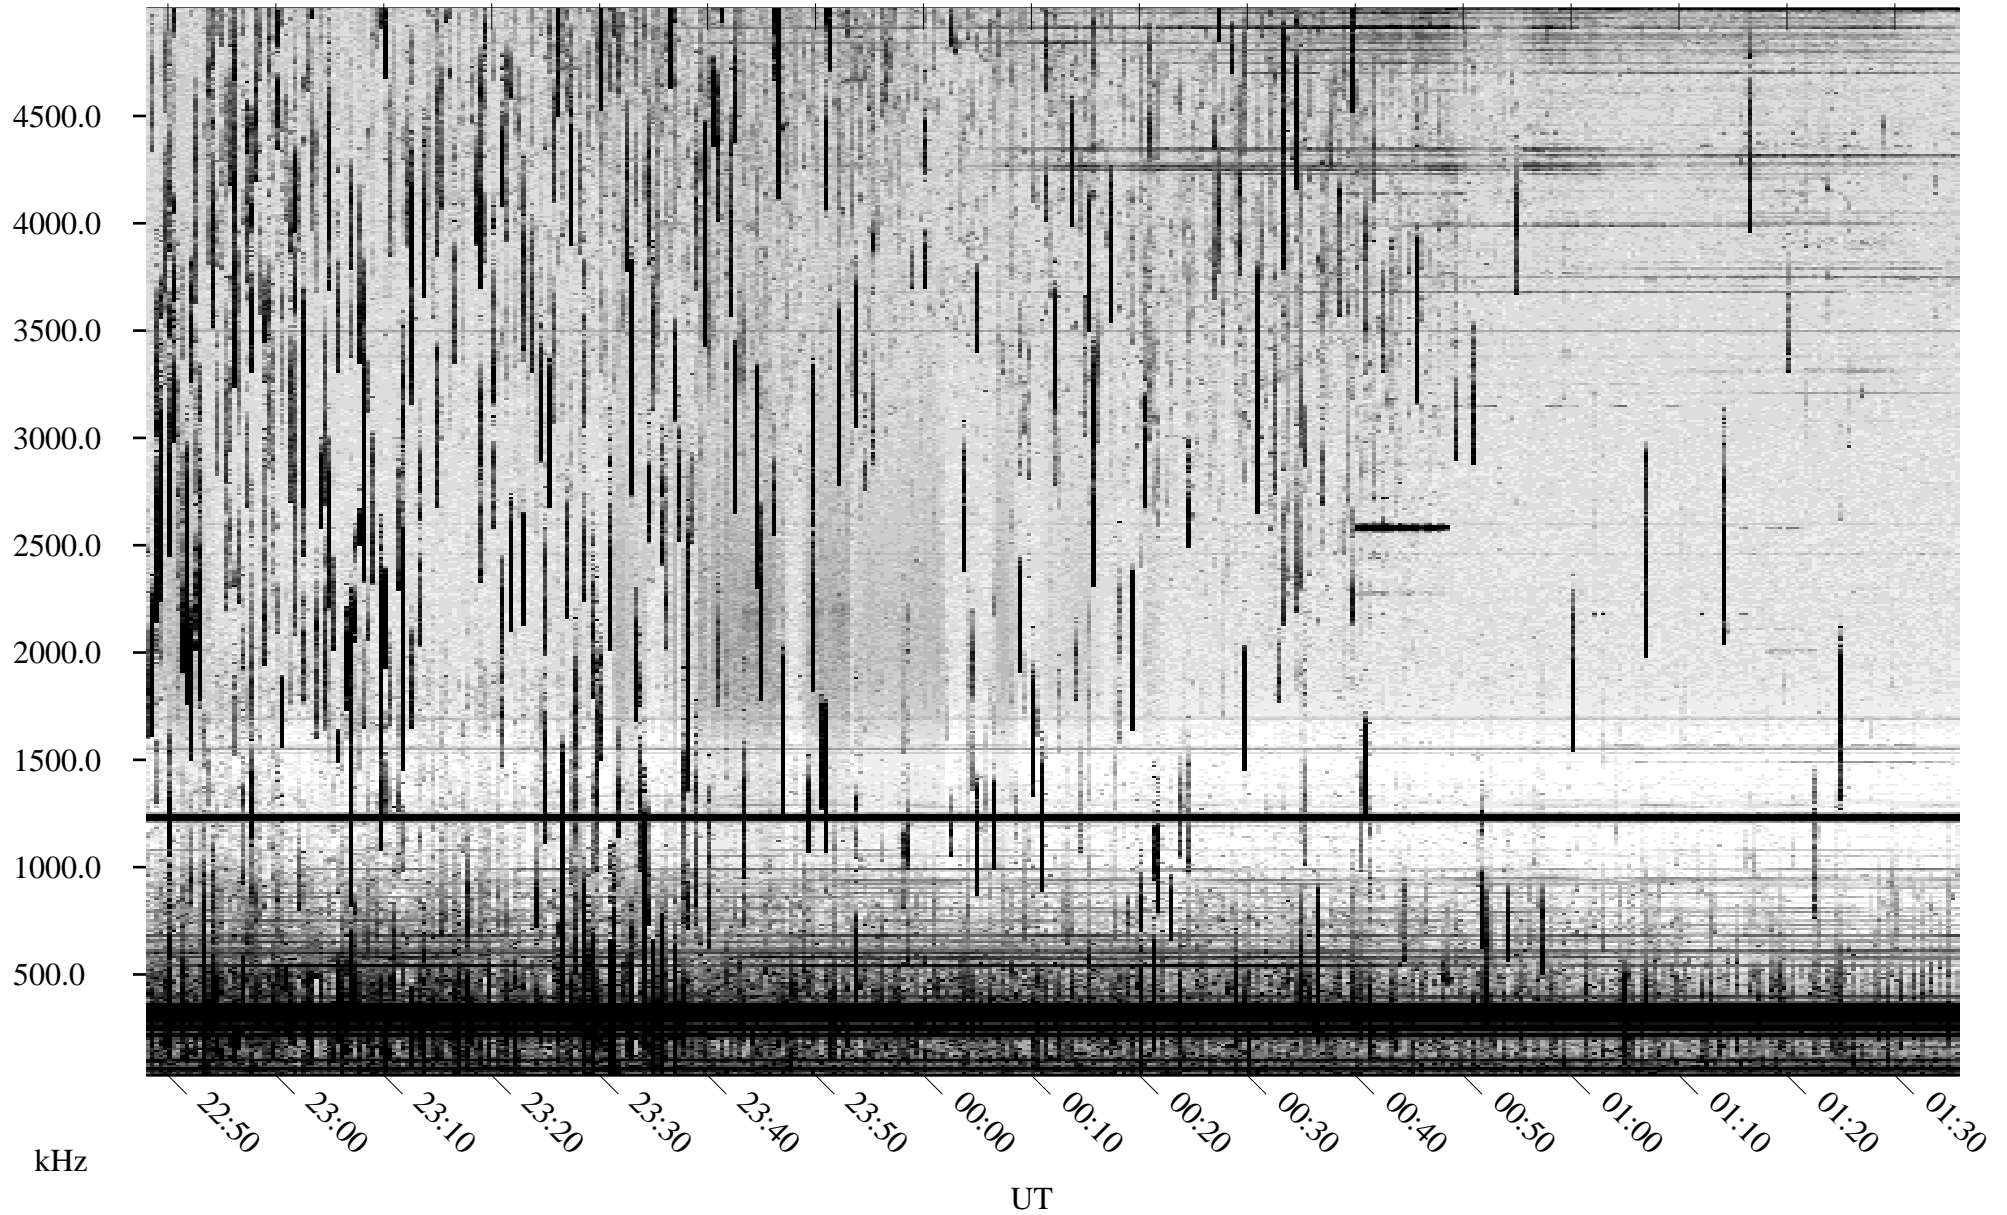

08/14/2003 Churchill, Manitoba

Linear Scale Black = 161 White = 15

ch03226l.z01m max_12

Page 1

08/14/2003 Churchill, Manitoba

Linear Scale Black = 161 White = 15

ch03226l.z01m max_12

Page 2

08/15/2003 Churchill, Manitoba

Linear Scale Black = 161 White = 15

ch03226l.z01m max_12

Page 3

08/15/2003 Churchill, Manitoba

Linear Scale Black = 161 White = 15

ch03226l.z01m max_12

Page 4

08/15/2003 Churchill, Manitoba

Linear Scale Black = 161 White = 15

ch03226l.z01m max_12

Page 5

08/15/2003 Churchill, Manitoba

Linear Scale Black = 161 White = 15

ch03226l.z01m max_12

Page 6

08/15/2003 Churchill, Manitoba

Linear Scale Black = 161 White = 15

ch03226l.z01m max_12

Page 7

08/15/2003 Churchill, Manitoba

Linear Scale Black = 161 White = 15

ch03226l.z01m max_12

Page 8