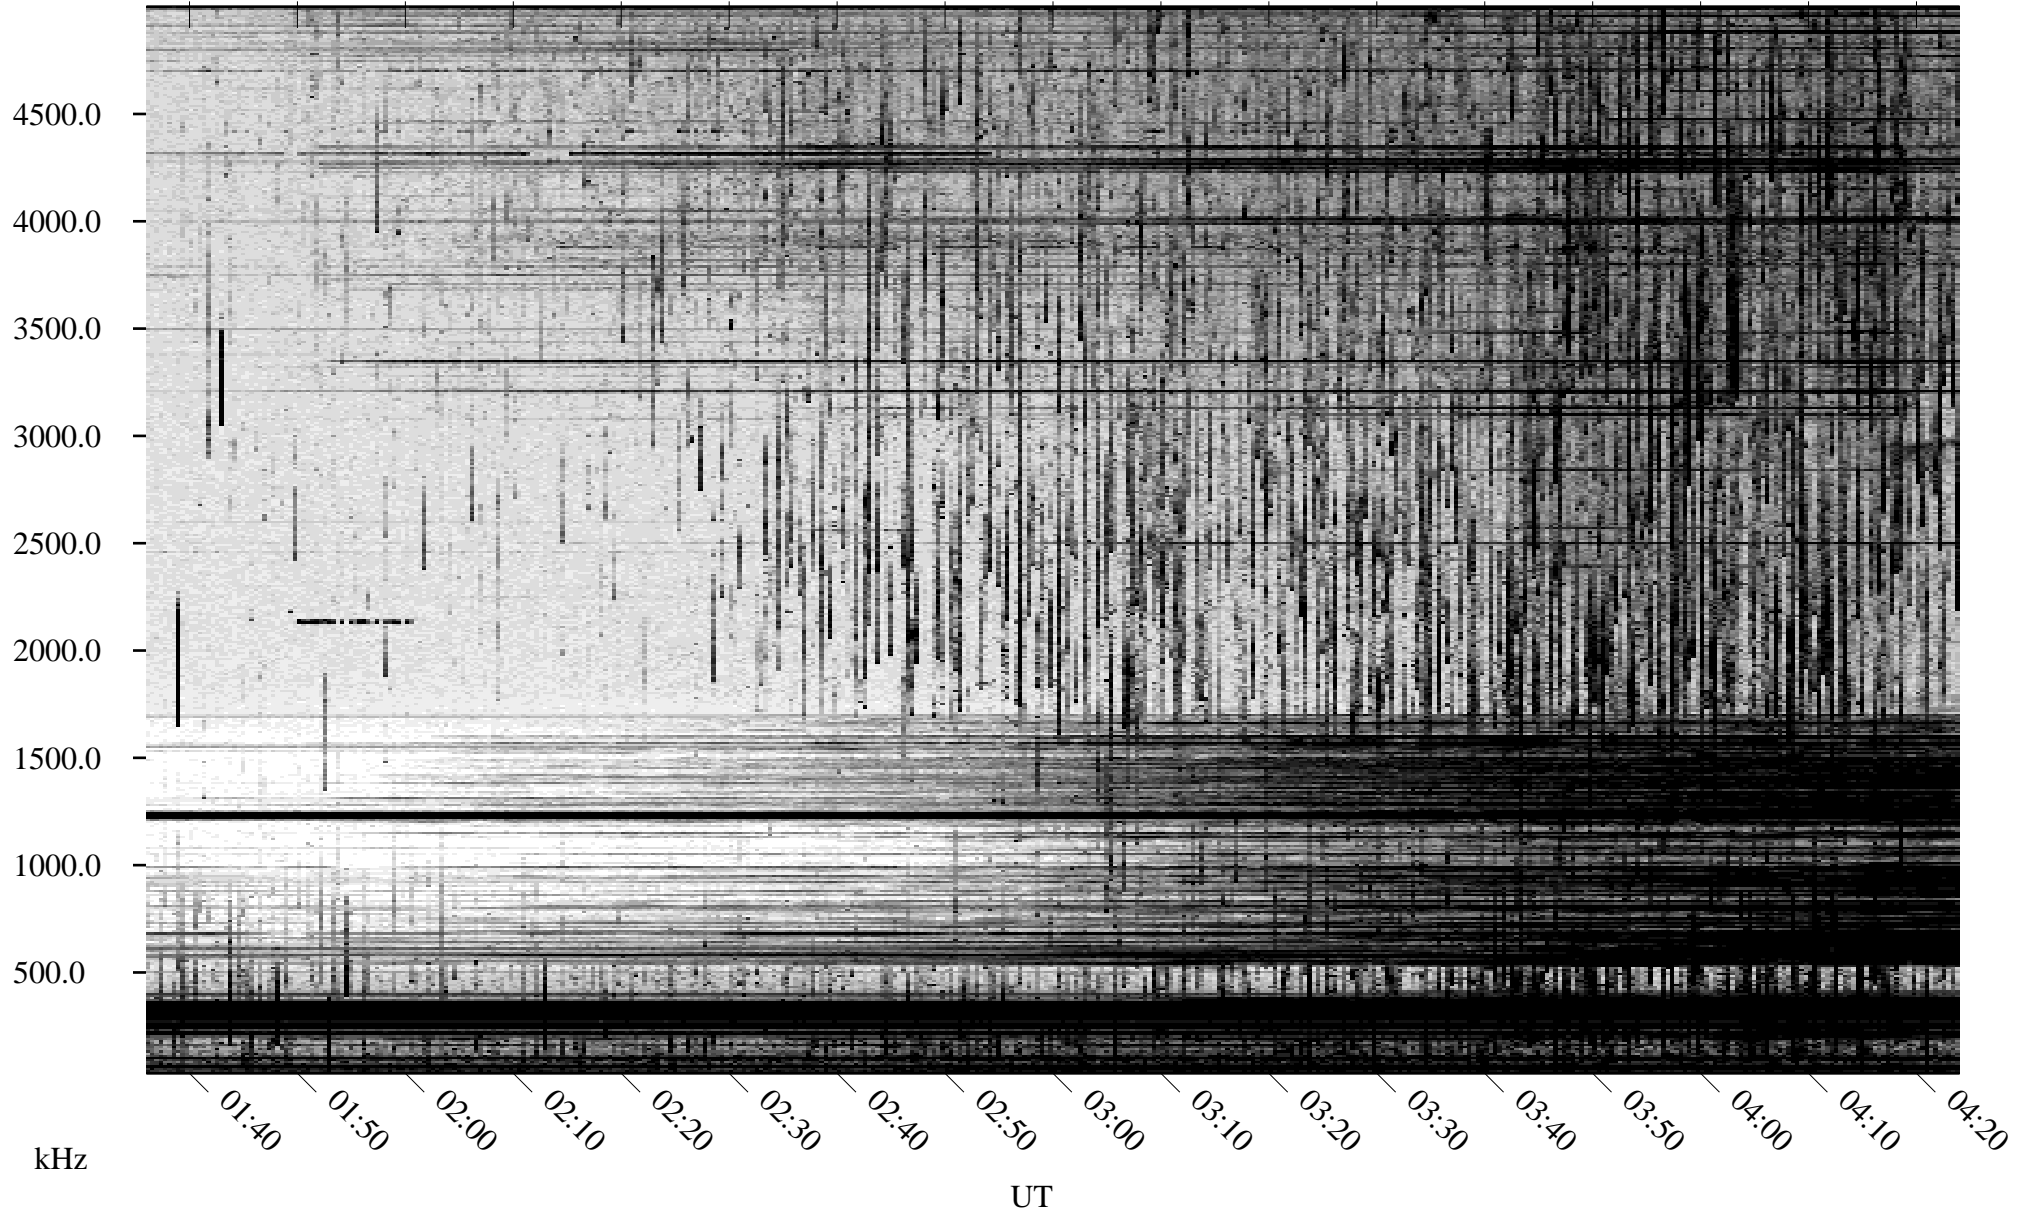

08/14/2003 Churchill, Manitoba

Linear Scale Black = 161 White = 15

ch03226l.z01m max_12

Page 1

08/14/2003 Churchill, Manitoba

Linear Scale Black = 161 White = 15

ch03226l.z01m max_12

Page 2

08/15/2003 Churchill, Manitoba

Linear Scale Black = 161 White = 15

ch03226l.z01m max_12

Page 3

08/15/2003 Churchill, Manitoba

Linear Scale Black = 161 White = 15

ch03226l.z01m max_12

Page 4

08/15/2003 Churchill, Manitoba

Linear Scale Black = 161 White = 15

ch03226l.z01m max_12

Page 5

08/15/2003 Churchill, Manitoba

Linear Scale Black = 161 White = 15

ch03226l.z01m max_12

Page 6

08/15/2003 Churchill, Manitoba

Linear Scale Black = 161 White = 15

ch03226l.z01m max_12

Page 7

08/15/2003 Churchill, Manitoba

Linear Scale Black = 161 White = 15

ch03226l.z01m max_12

Page 8