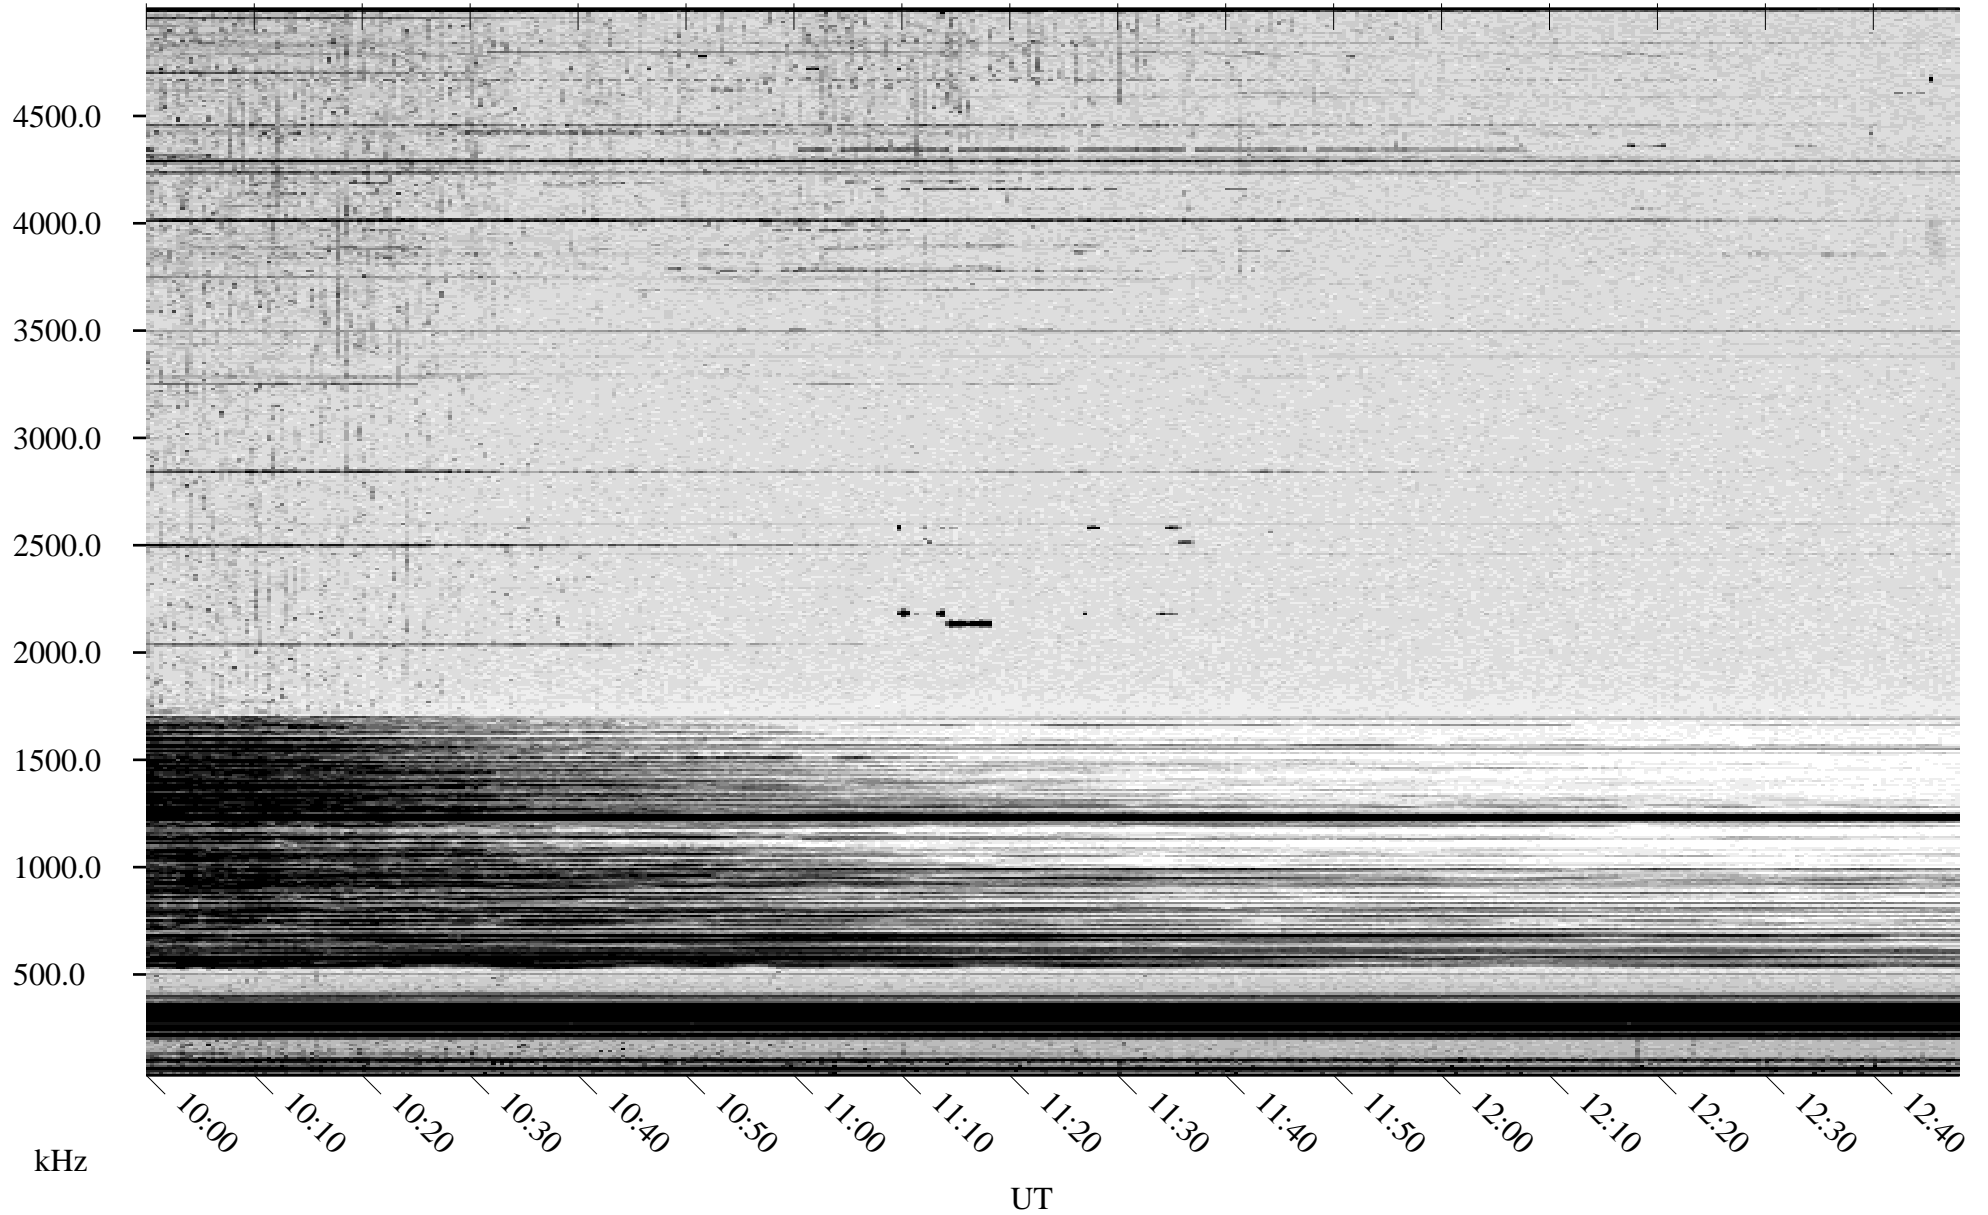

08/15/2003 Churchill, Manitoba

Linear Scale Black = 161 White = 15

ch03226l.z01m max_12

Page 5

08/15/2003 Churchill, Manitoba

Linear Scale Black = 161 White = 15

ch03226l.z01m max_12

Page 6

08/15/2003 Churchill, Manitoba

Linear Scale Black = 161 White = 15

ch03226l.z01m max_12

Page 7

08/15/2003 Churchill, Manitoba

Linear Scale Black = 161 White = 15

ch03226l.z01m max_12

Page 8