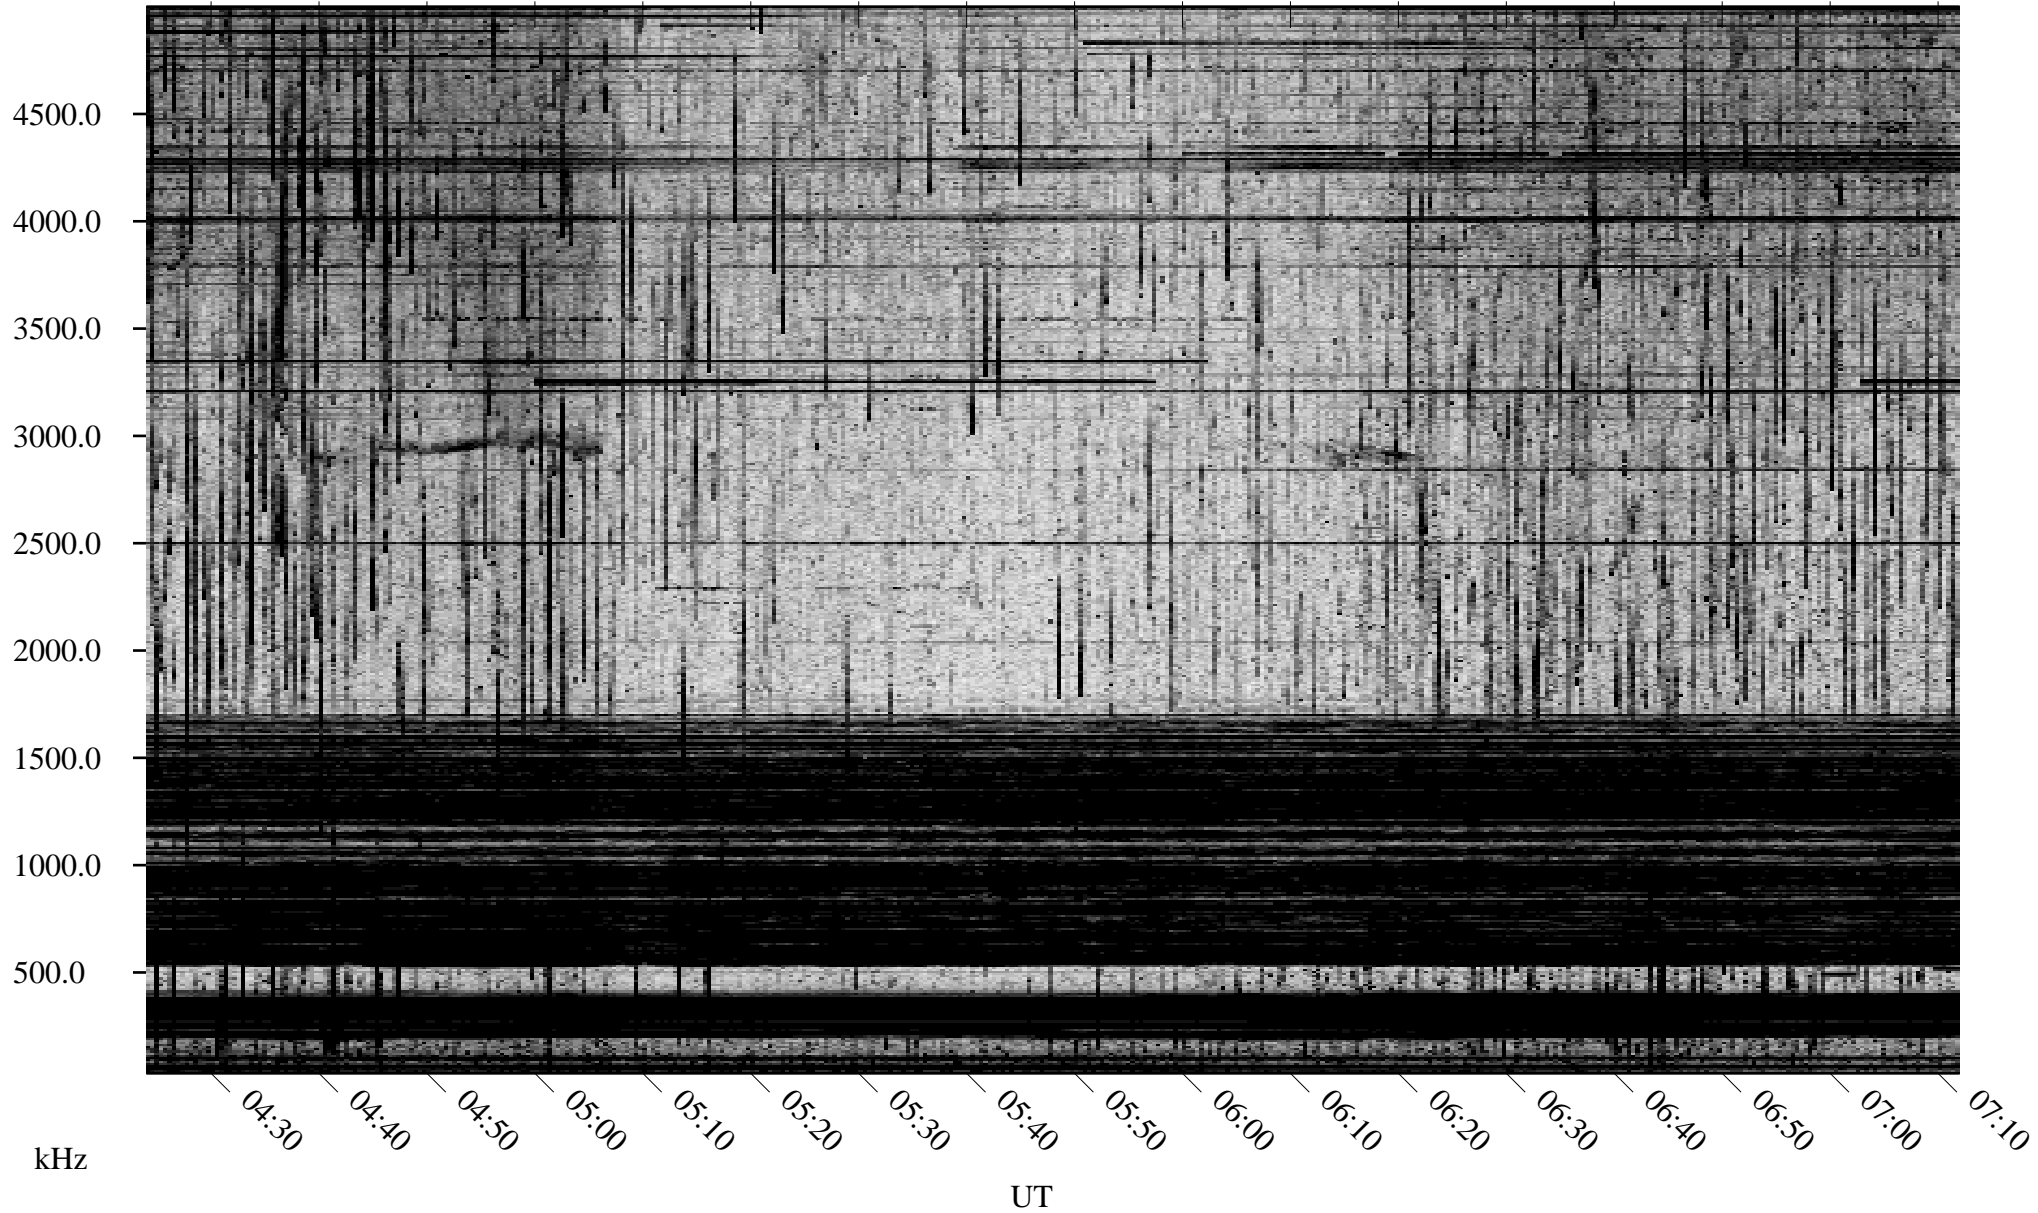

08/14/2003 Churchill, Manitoba

Linear Scale Black = 161 White = 15

ch03226l.z01m max_12

Page 1

08/14/2003 Churchill, Manitoba

Linear Scale Black = 161 White = 15

ch03226l.z01m max_12

Page 2

08/15/2003 Churchill, Manitoba

Linear Scale Black = 161 White = 15

ch03226l.z01m max_12

Page 3

08/15/2003 Churchill, Manitoba

Linear Scale Black = 161 White = 15

ch03226l.z01m max_12

Page 4

08/15/2003 Churchill, Manitoba

Linear Scale Black = 161 White = 15

ch03226l.z01m max_12

Page 5

08/15/2003 Churchill, Manitoba

Linear Scale Black = 161 White = 15

ch03226l.z01m max_12

Page 6

08/15/2003 Churchill, Manitoba

Linear Scale Black = 161 White = 15

ch03226l.z01m max_12

Page 7

08/15/2003 Churchill, Manitoba

Linear Scale Black = 161 White = 15

ch03226l.z01m max_12

Page 8