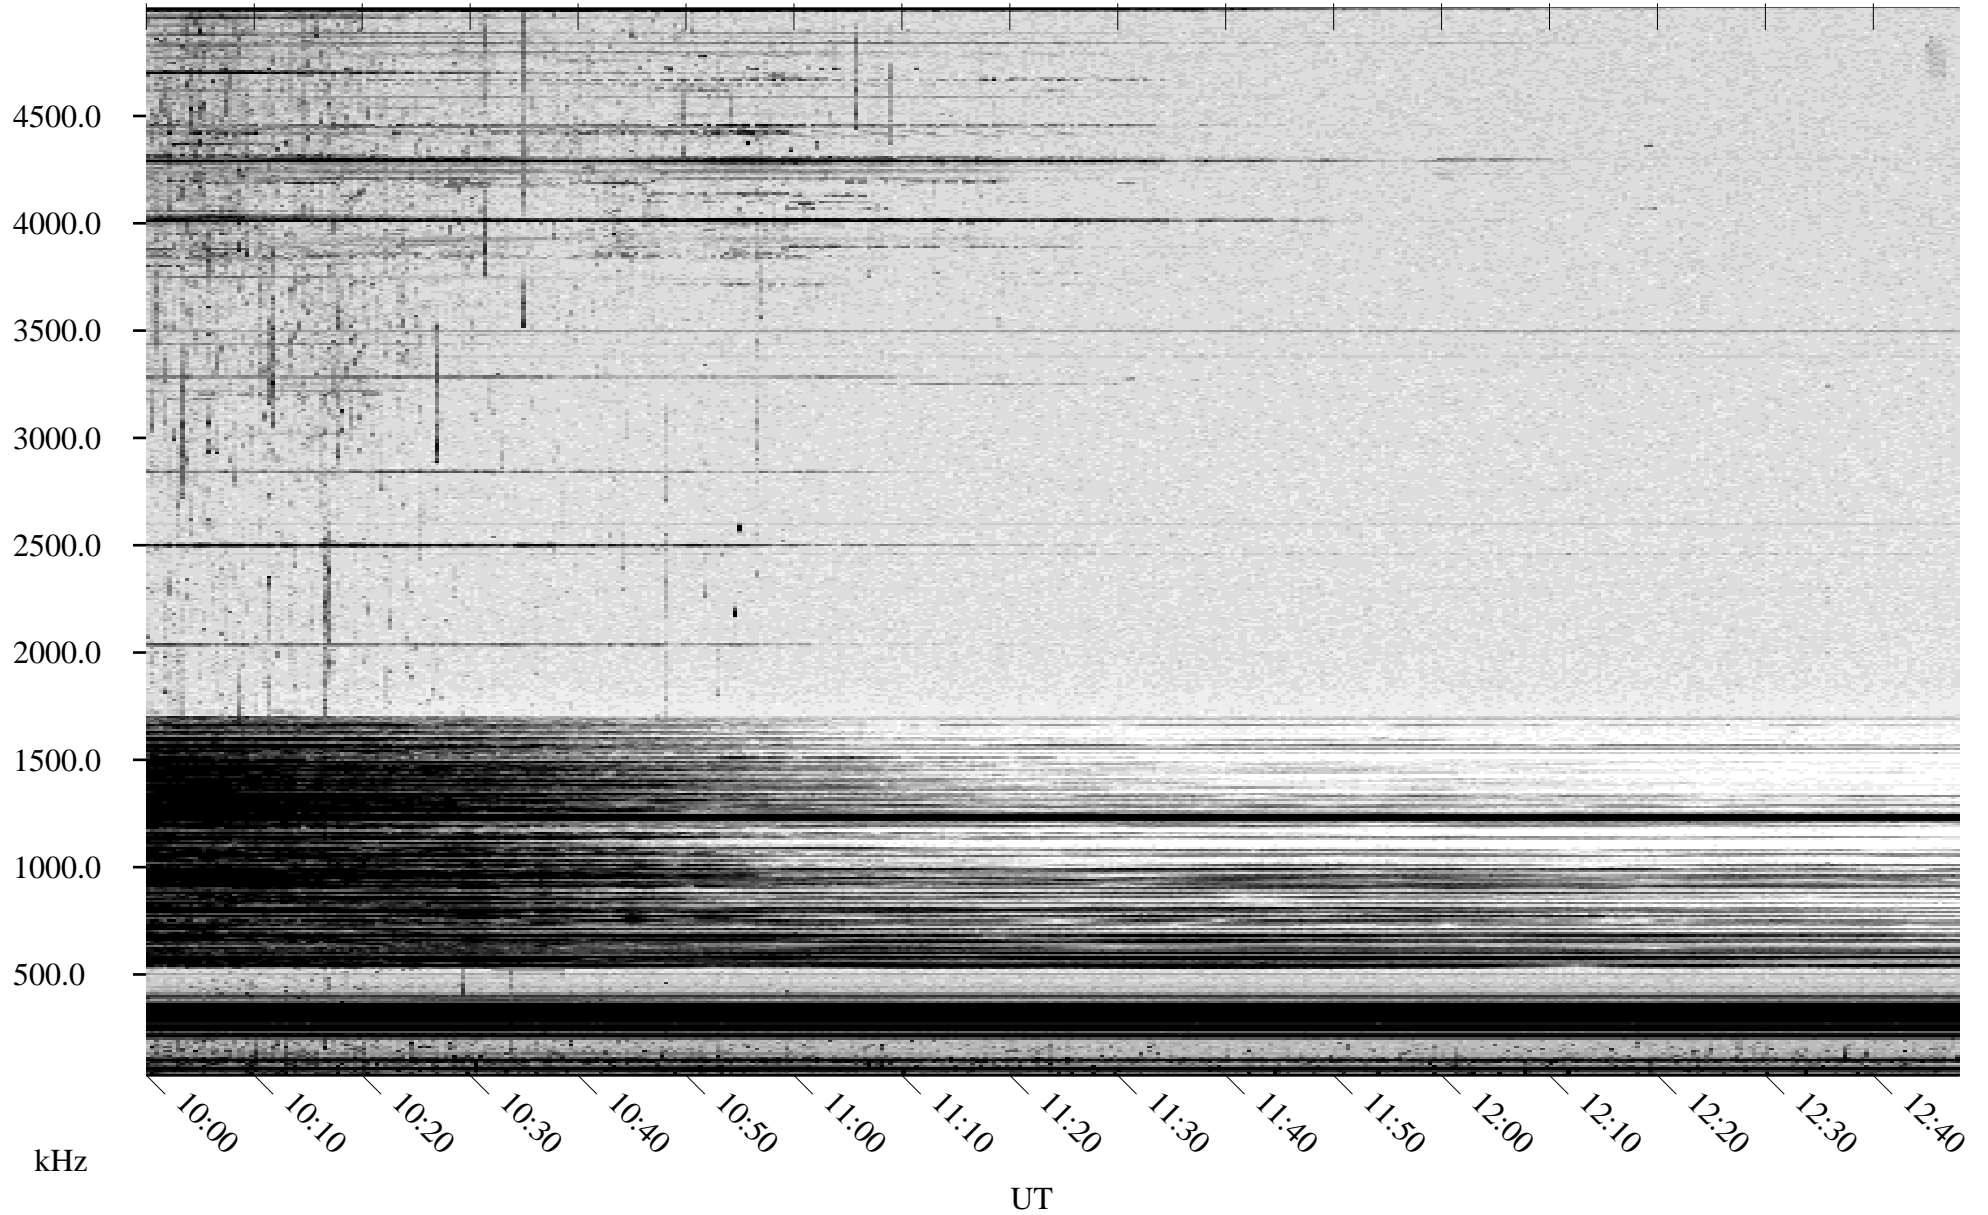

# 08/16/2003 Churchill, Manitoba

Linear Scale    Black = 161    White = 15

ch032271.z00m max\_12

Page 5

# 08/16/2003 Churchill, Manitoba

Linear Scale    Black = 161    White = 15

ch032271.z00m max\_12

Page 6

# 08/16/2003 Churchill, Manitoba

Linear Scale    Black = 161    White = 15

ch032271.z00m max\_12

Page 7