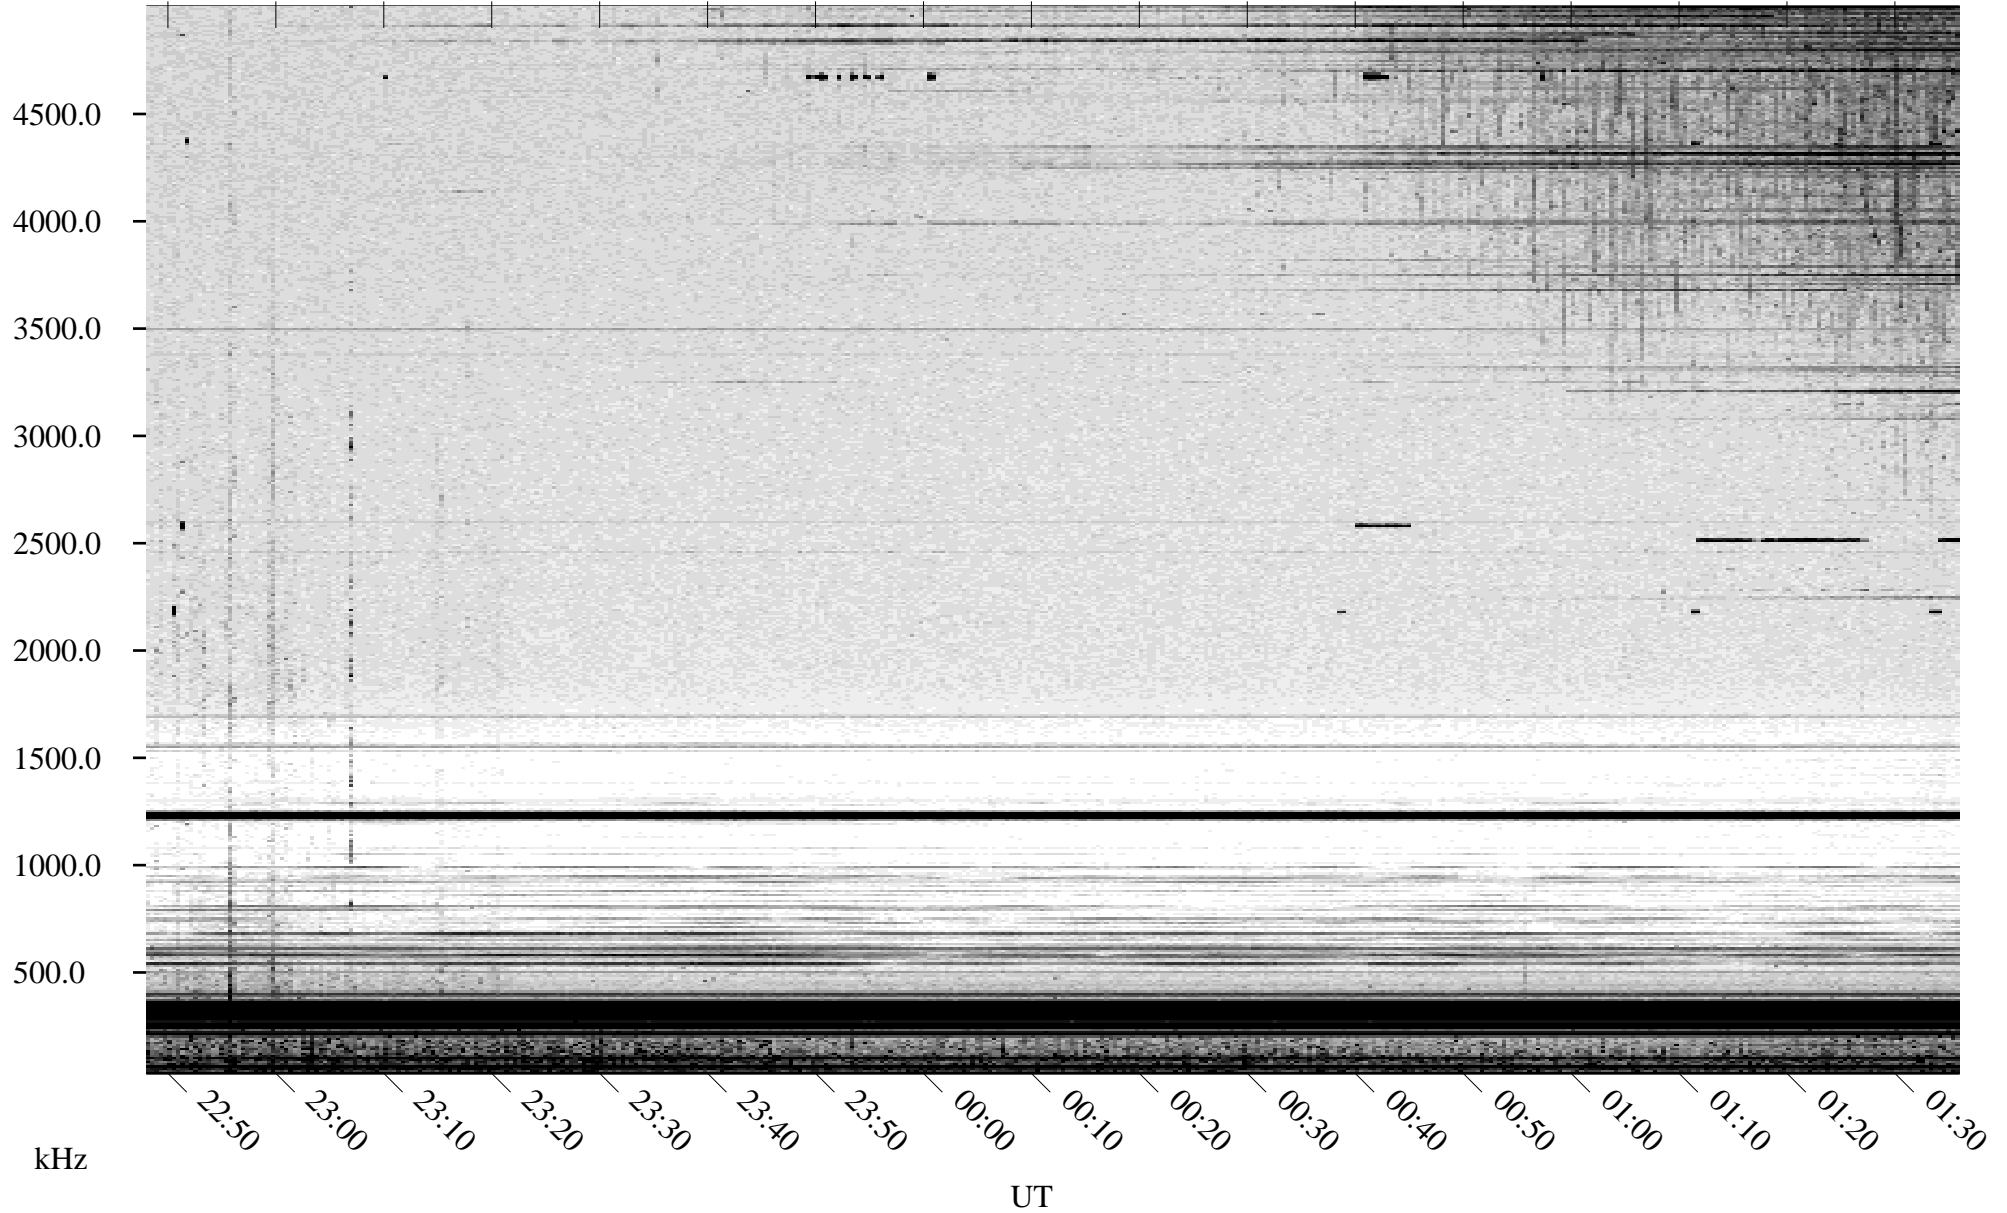

# 08/15/2003 Churchill, Manitoba

Linear Scale    Black = 161    White = 15

ch032271.z00m max\_12

Page 1

# 08/15/2003 Churchill, Manitoba

Linear Scale    Black = 161    White = 15

ch032271.z00m max\_12

Page 2

# 08/16/2003 Churchill, Manitoba

Linear Scale    Black = 161    White = 15

ch032271.z00m max\_12

Page 3

# 08/16/2003 Churchill, Manitoba

Linear Scale    Black = 161    White = 15

ch032271.z00m max\_12

Page 4