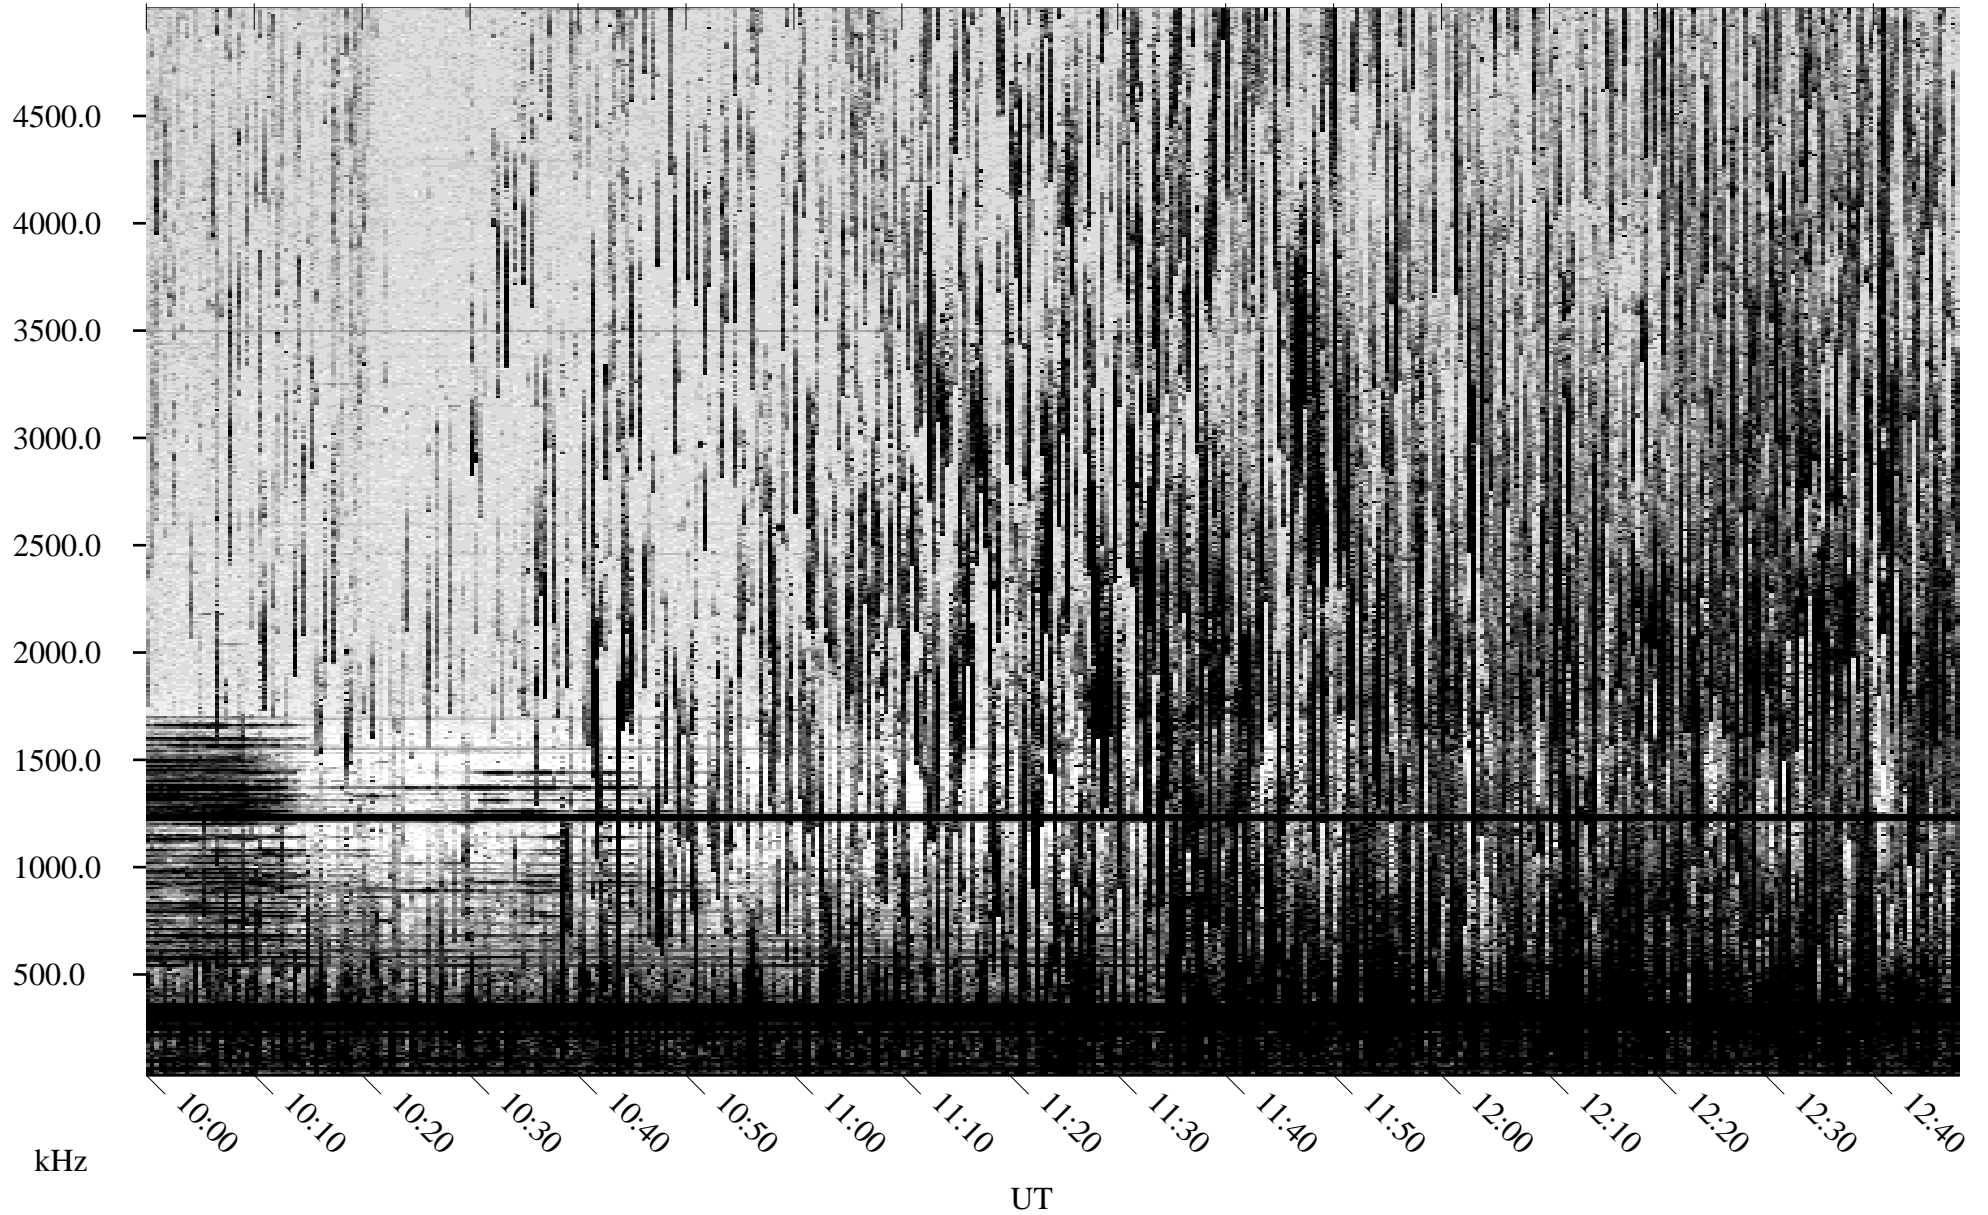

08/18/2003 Churchill, Manitoba

Linear Scale Black = 161 White = 15

ch03229l.z00m max_12

Page 3

08/18/2003 Churchill, Manitoba

Linear Scale Black = 161 White = 15

ch032291.z00m max_12

Page 4

08/18/2003 Churchill, Manitoba

Linear Scale Black = 161 White = 15

ch03229l.z00m max_12

Page 5

08/18/2003 Churchill, Manitoba

Linear Scale Black = 161 White = 15

ch03229l.z00m max_12

Page 6

08/18/2003 Churchill, Manitoba

Linear Scale Black = 161 White = 15

ch03229l.z00m max_12

Page 7

08/18/2003 Churchill, Manitoba

Linear Scale Black = 161 White = 15

ch03229l.z00m max_12