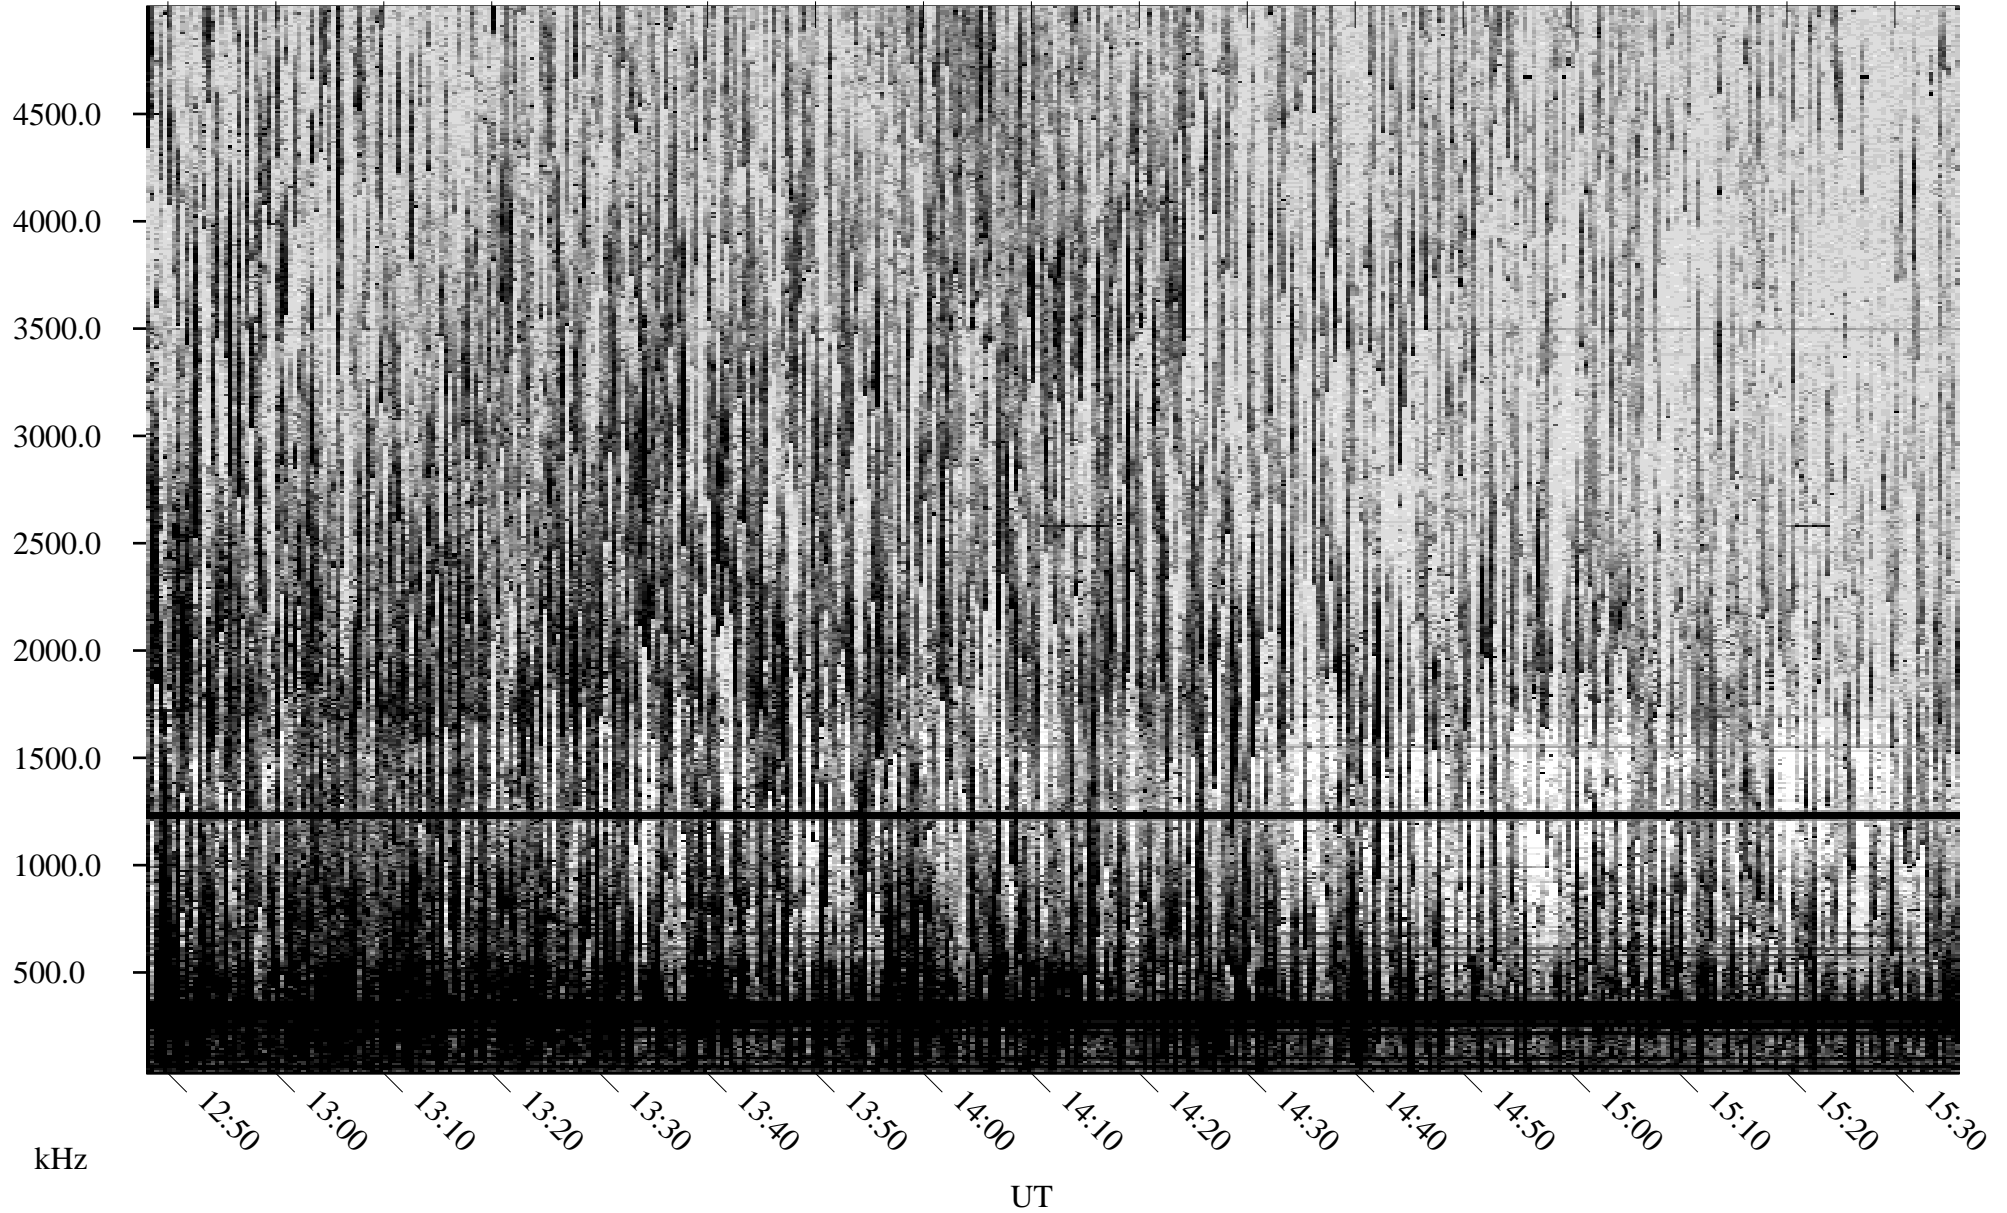

08/18/2003 Churchill, Manitoba

Linear Scale Black = 161 White = 15

ch03229l.z00m max_12

Page 3

08/18/2003 Churchill, Manitoba

Linear Scale Black = 161 White = 15

ch032291.z00m max_12

Page 4

08/18/2003 Churchill, Manitoba

Linear Scale Black = 161 White = 15

ch03229l.z00m max_12

Page 5

08/18/2003 Churchill, Manitoba

Linear Scale Black = 161 White = 15

ch03229l.z00m max_12

Page 6

08/18/2003 Churchill, Manitoba

Linear Scale Black = 161 White = 15

ch03229l.z00m max_12

Page 7

08/18/2003 Churchill, Manitoba

Linear Scale Black = 161 White = 15

ch03229l.z00m max_12