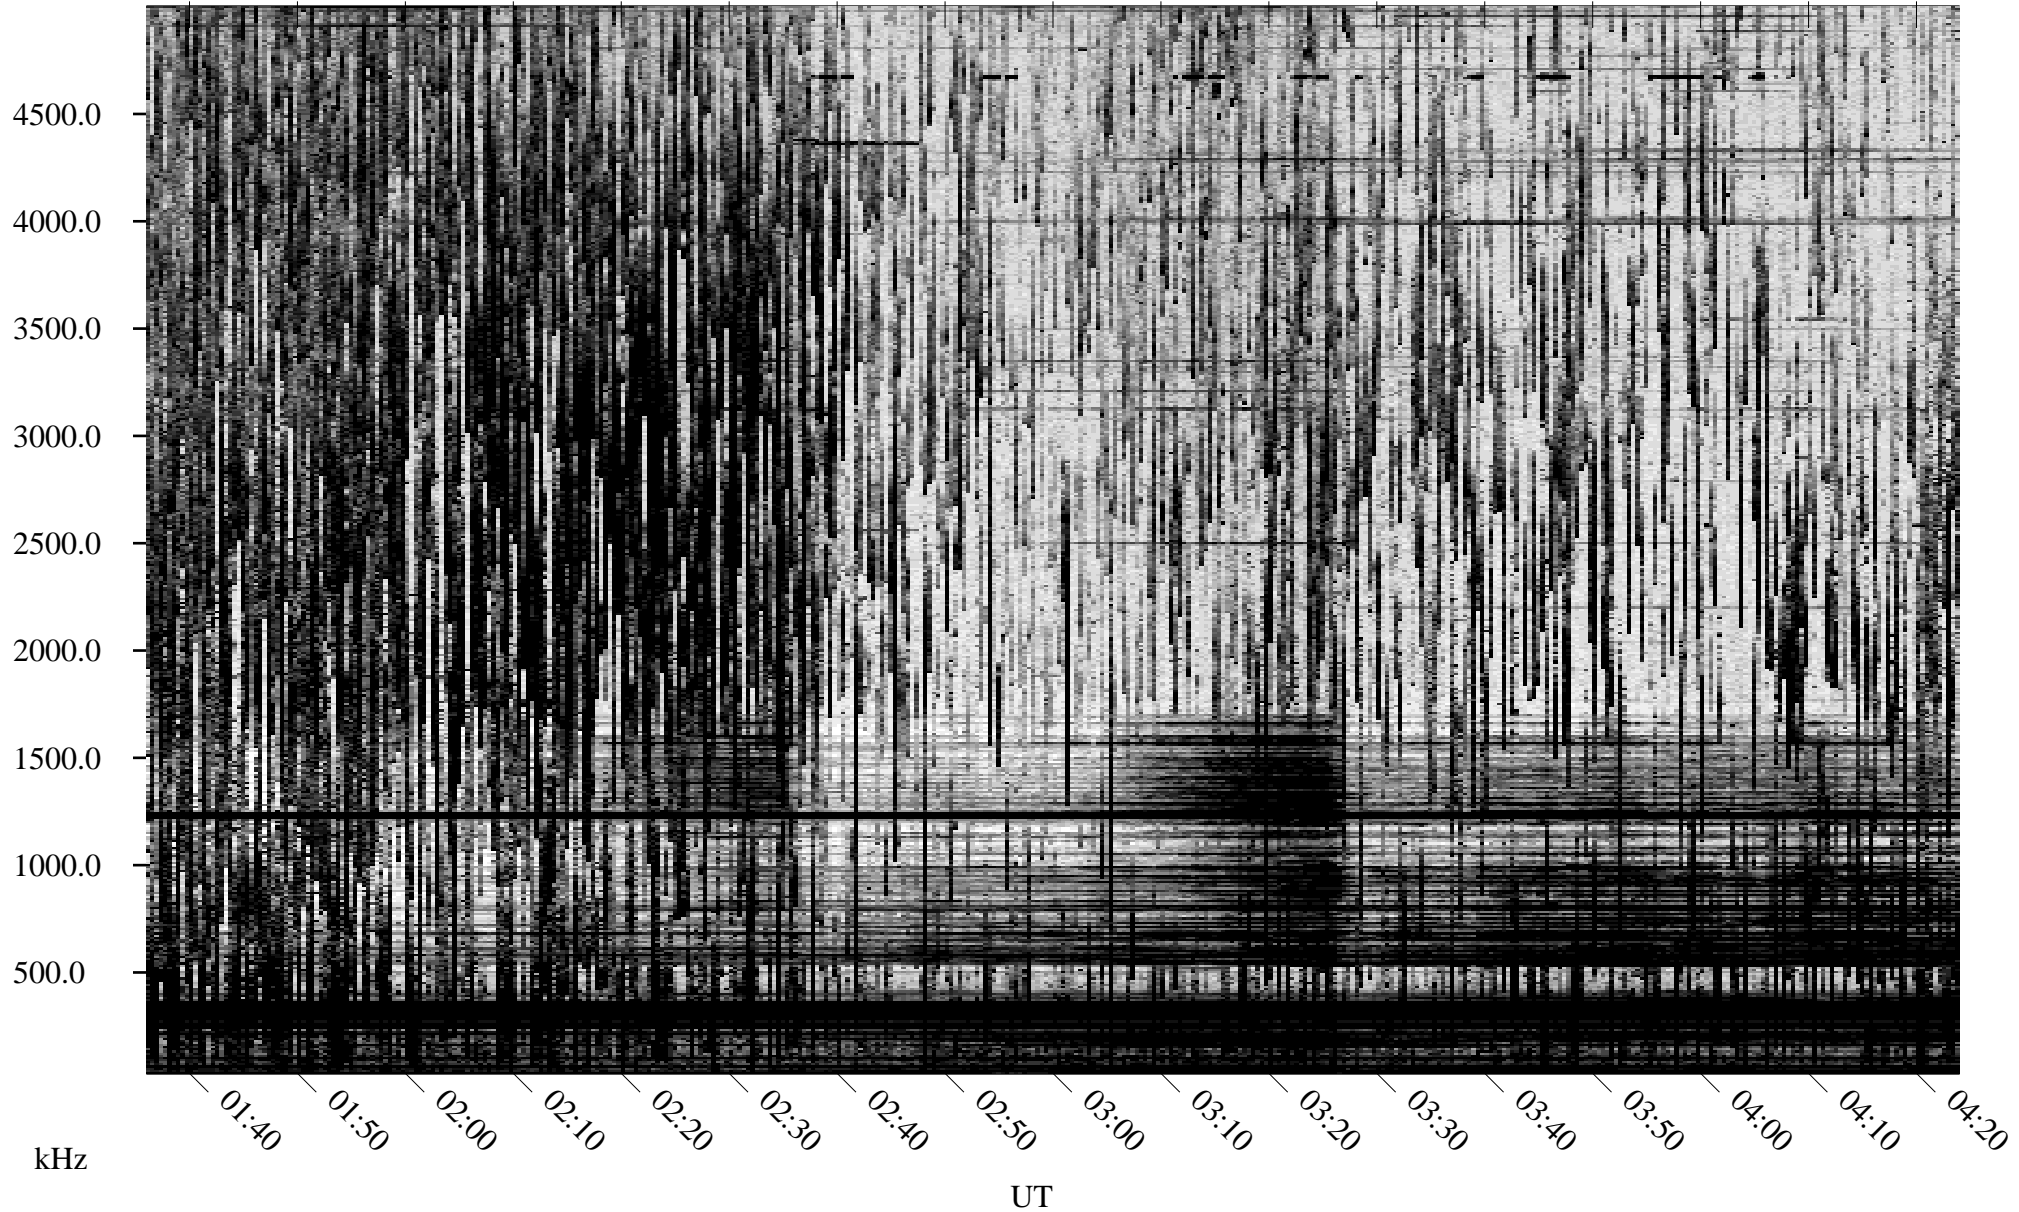

08/17/2003 Churchill, Manitoba

Linear Scale Black = 161 White = 15

ch03229l.z00m max_12

Page 1

08/17/2003 Churchill, Manitoba

Linear Scale Black = 161 White = 15

ch03229l.z00m max_12

Page 2

08/18/2003 Churchill, Manitoba

Linear Scale Black = 161 White = 15

ch03229l.z00m max_12

Page 3

08/18/2003 Churchill, Manitoba

Linear Scale Black = 161 White = 15

ch032291.z00m max_12

Page 4

08/18/2003 Churchill, Manitoba

Linear Scale Black = 161 White = 15

ch03229l.z00m max_12

Page 5

08/18/2003 Churchill, Manitoba

Linear Scale Black = 161 White = 15

ch03229l.z00m max_12

Page 6

08/18/2003 Churchill, Manitoba

Linear Scale Black = 161 White = 15

ch03229l.z00m max_12

Page 7

08/18/2003 Churchill, Manitoba

Linear Scale Black = 161 White = 15

ch03229l.z00m max_12