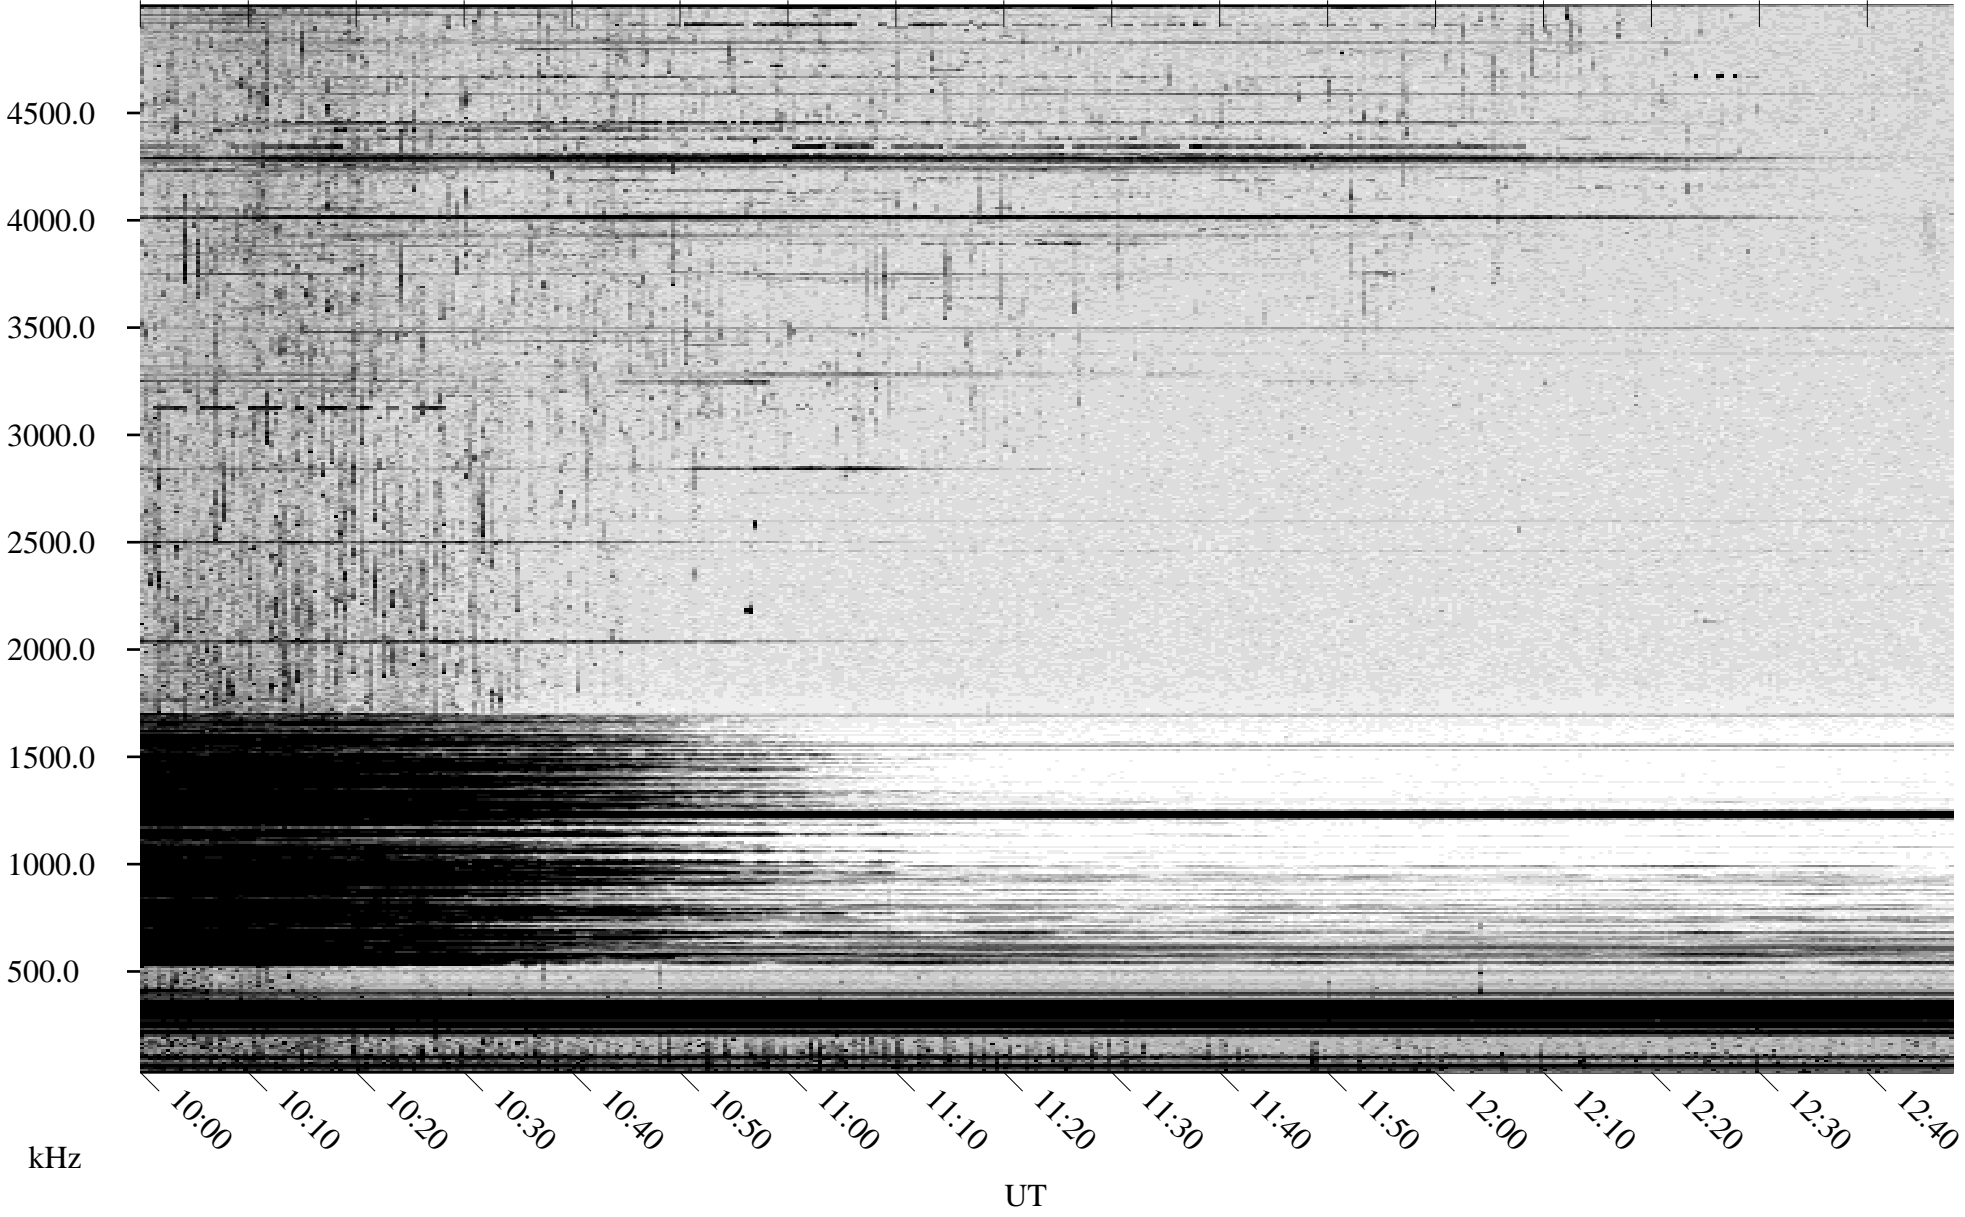

08/18/2003 Churchill, Manitoba

Linear Scale Black = 161 White = 15

ch03230l.z00m max_12

Page 1

08/18/2003 Churchill, Manitoba

Linear Scale Black = 161 White = 15

ch03230l.z00m max_12

Page 2

08/19/2003 Churchill, Manitoba

Linear Scale Black = 161 White = 15

ch03230l.z00m max_12

Page 3

08/19/2003 Churchill, Manitoba

Linear Scale Black = 161 White = 15

ch03230l.z00m max_12

Page 4

08/19/2003 Churchill, Manitoba

Linear Scale Black = 161 White = 15

ch03230l.z00m max_12

Page 5

08/19/2003 Churchill, Manitoba

Linear Scale Black = 161 White = 15

ch03230l.z00m max_12

08/19/2003 Churchill, Manitoba

Linear Scale Black = 161 White = 15

ch03230l.z00m max_12

Page 7

08/19/2003 Churchill, Manitoba

Linear Scale Black = 161 White = 15

ch03230l.z00m max_12