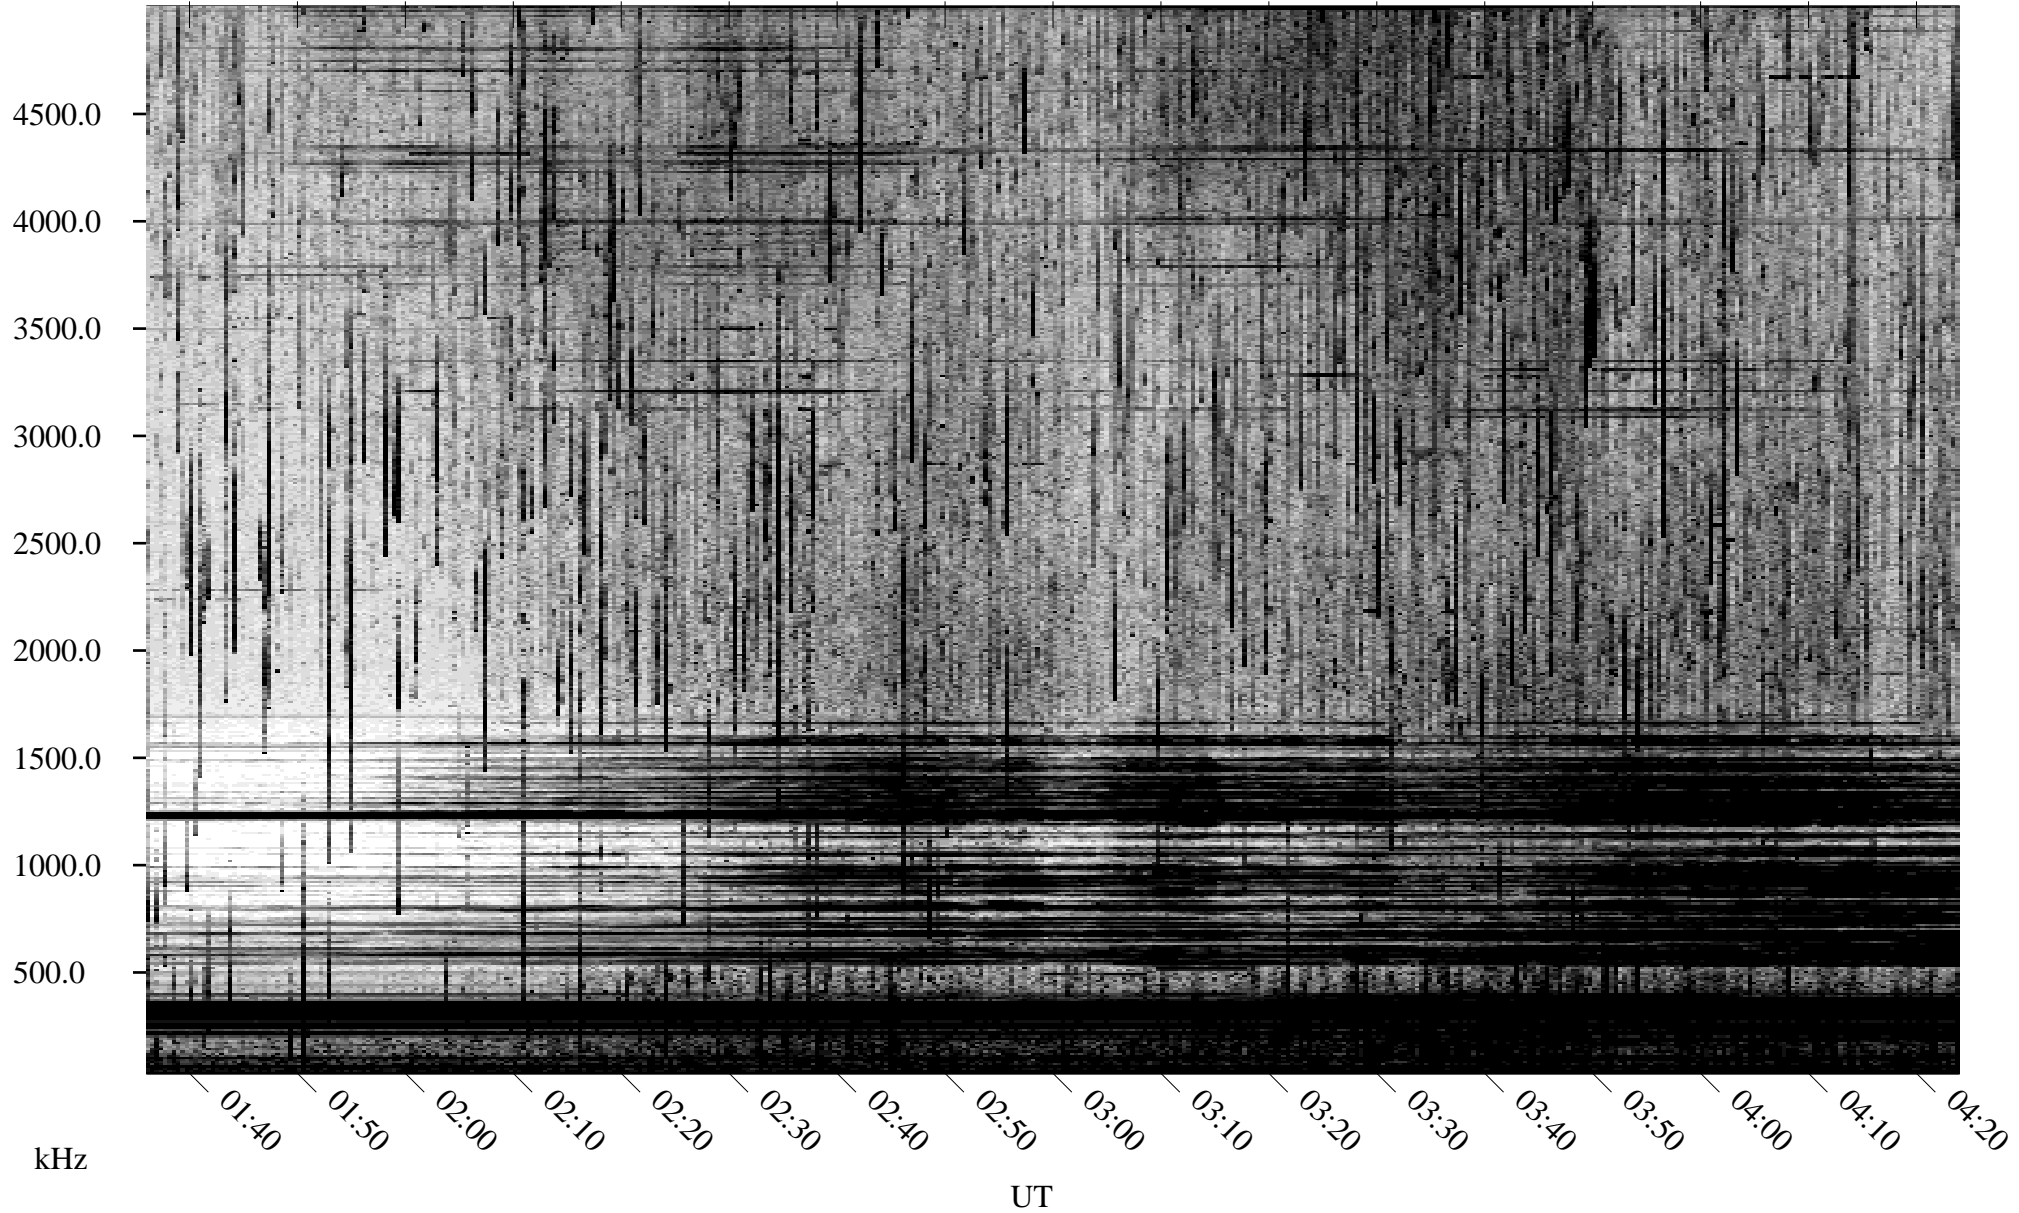

08/18/2003 Churchill, Manitoba

Linear Scale Black = 161 White = 15

ch03230l.z00m max_12

Page 1

08/18/2003 Churchill, Manitoba

Linear Scale Black = 161 White = 15

ch03230l.z00m max_12

Page 2

08/19/2003 Churchill, Manitoba

Linear Scale Black = 161 White = 15

ch03230l.z00m max_12

Page 3

08/19/2003 Churchill, Manitoba

Linear Scale Black = 161 White = 15

ch03230l.z00m max_12

Page 4

08/19/2003 Churchill, Manitoba

Linear Scale Black = 161 White = 15

ch03230l.z00m max_12

Page 5

08/19/2003 Churchill, Manitoba

Linear Scale Black = 161 White = 15

ch03230l.z00m max_12

08/19/2003 Churchill, Manitoba

Linear Scale Black = 161 White = 15

ch03230l.z00m max_12

Page 7

08/19/2003 Churchill, Manitoba

Linear Scale Black = 161 White = 15

ch03230l.z00m max_12