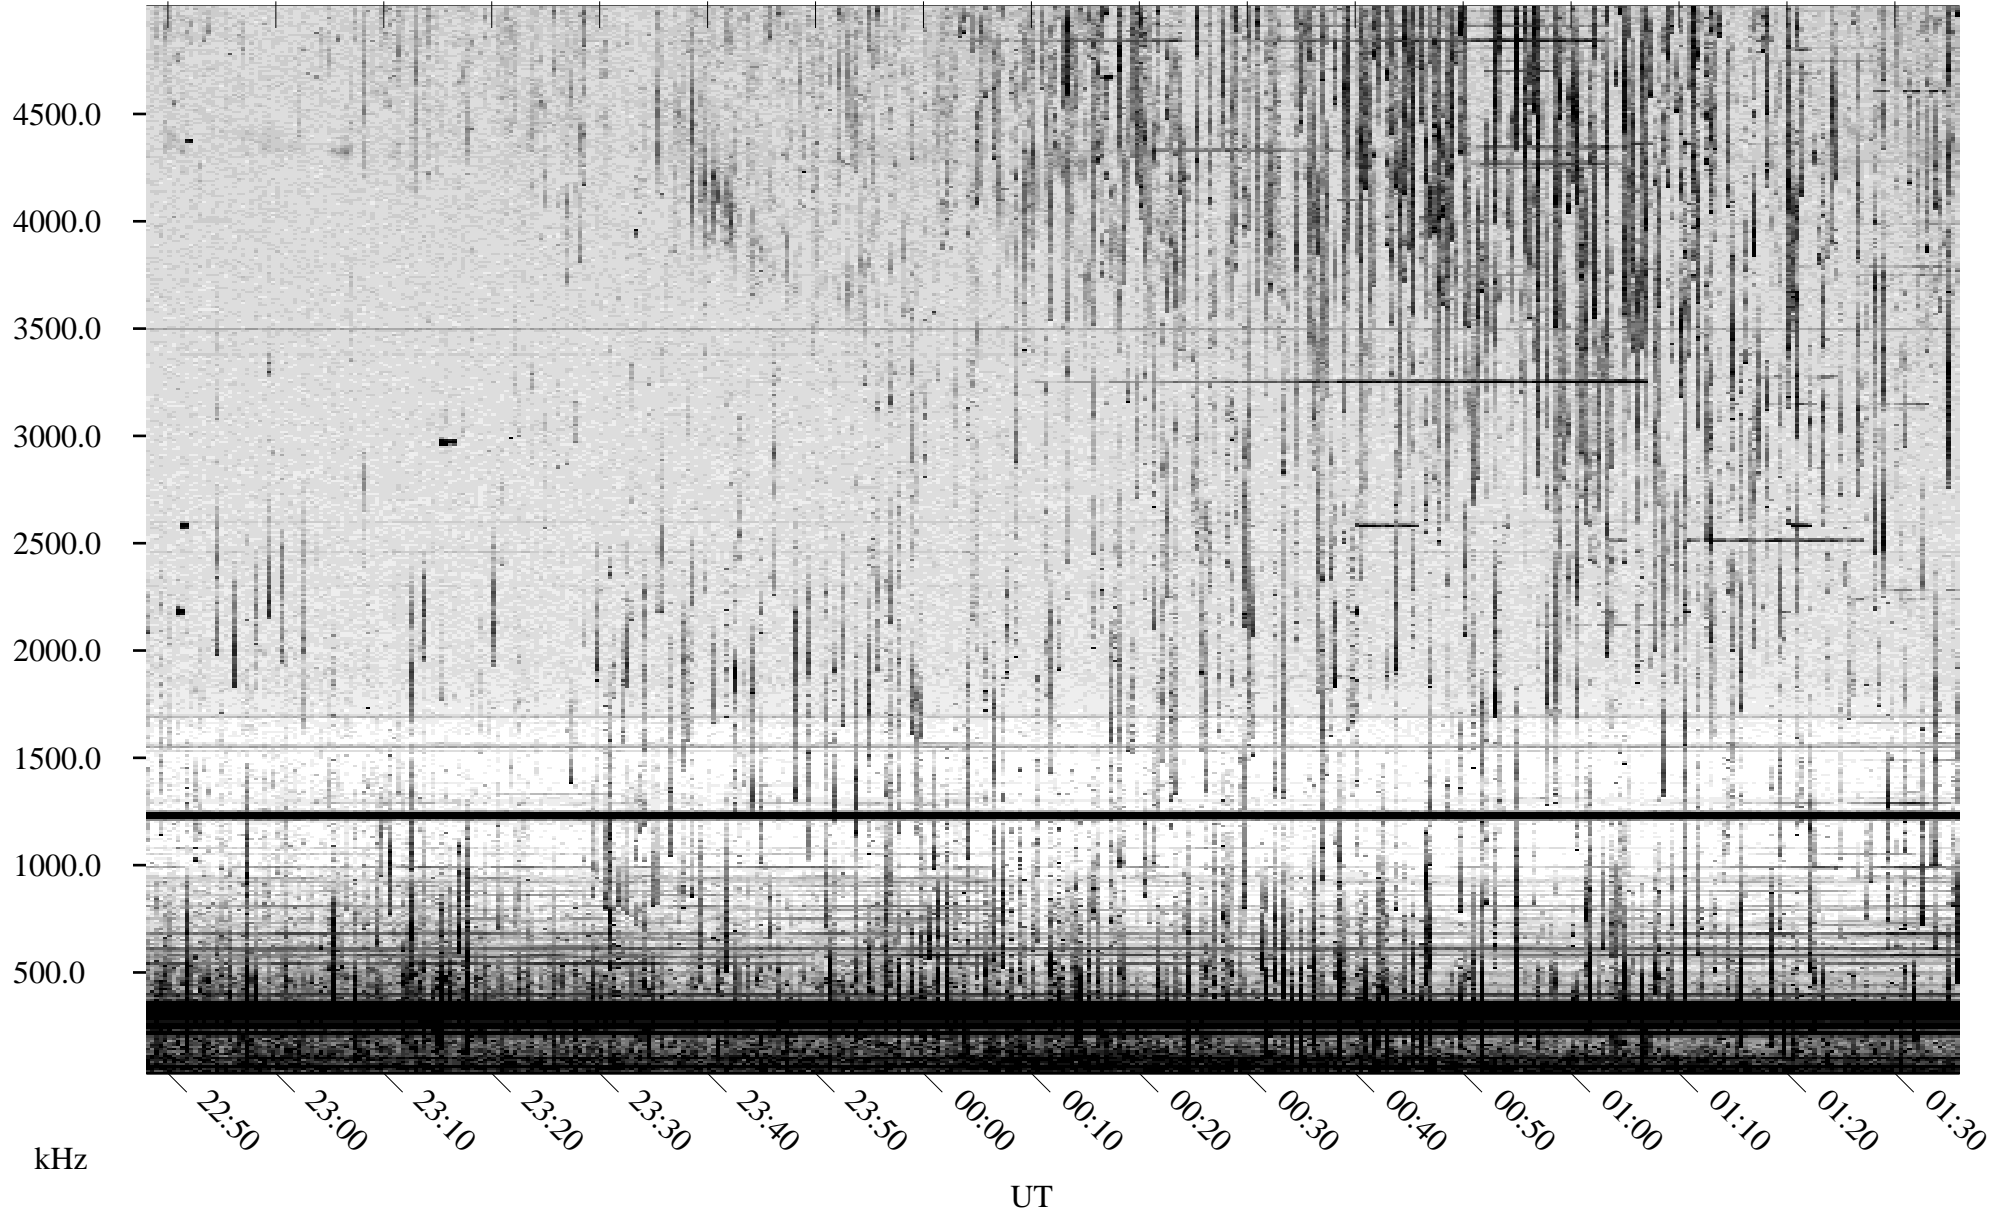

08/18/2003 Churchill, Manitoba

Linear Scale Black = 161 White = 15

ch03230l.z00m max_12

Page 1

08/18/2003 Churchill, Manitoba

Linear Scale Black = 161 White = 15

ch03230l.z00m max_12

Page 2

08/19/2003 Churchill, Manitoba

Linear Scale Black = 161 White = 15

ch03230l.z00m max_12

Page 3

08/19/2003 Churchill, Manitoba

Linear Scale Black = 161 White = 15

ch03230l.z00m max_12

Page 4

08/19/2003 Churchill, Manitoba

Linear Scale Black = 161 White = 15

ch03230l.z00m max_12

Page 5

08/19/2003 Churchill, Manitoba

Linear Scale Black = 161 White = 15

ch03230l.z00m max_12

08/19/2003 Churchill, Manitoba

Linear Scale Black = 161 White = 15

ch03230l.z00m max_12

Page 7

08/19/2003 Churchill, Manitoba

Linear Scale Black = 161 White = 15

ch03230l.z00m max_12