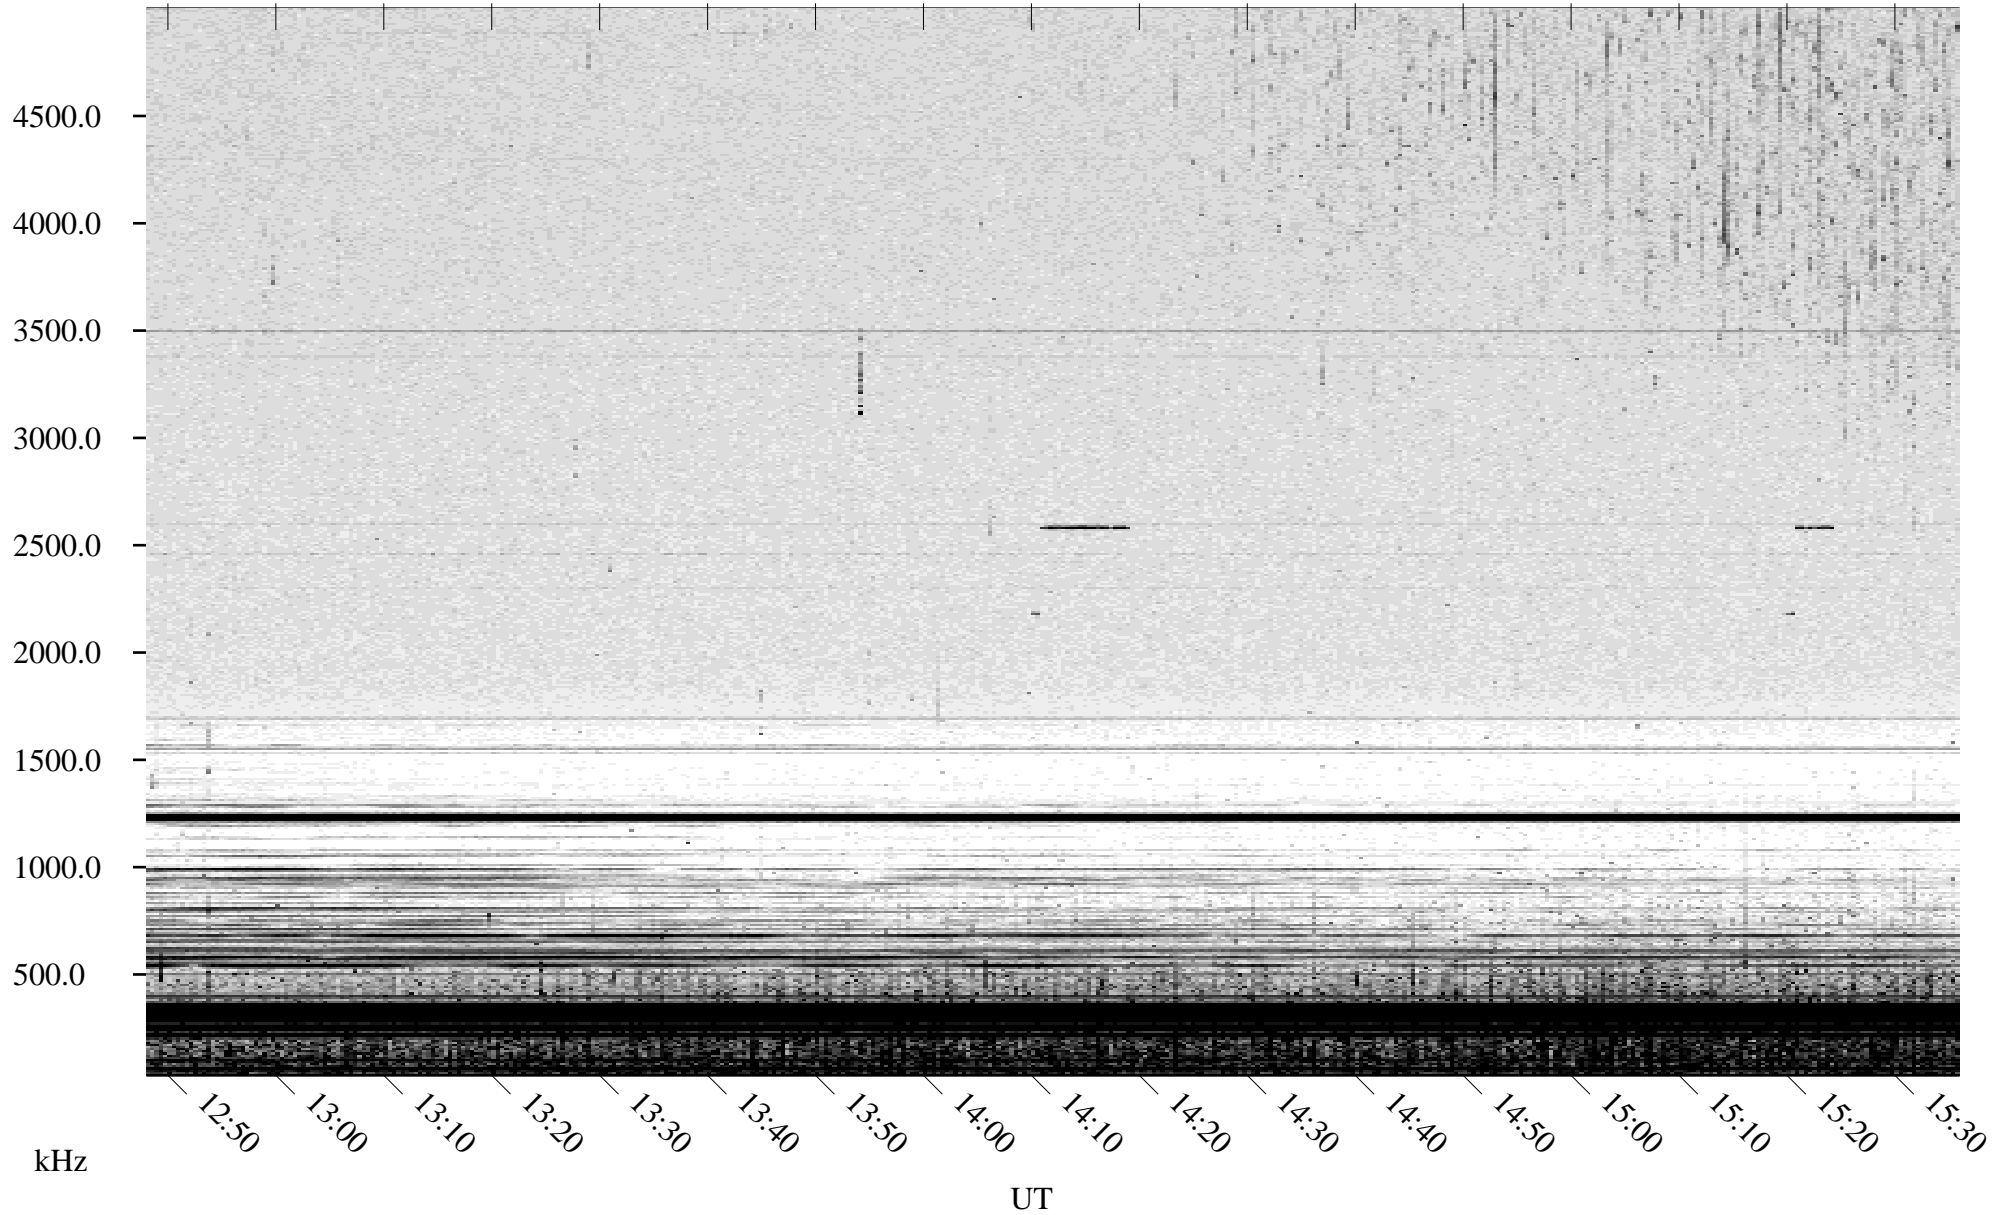

# 08/20/2003 Churchill, Manitoba

Linear Scale    Black = 161    White = 15

ch032311.z00m max\_12

Page 5

# 08/20/2003 Churchill, Manitoba

Linear Scale    Black = 161    White = 15

ch032311.z00m max\_12

Page 6

# 08/20/2003 Churchill, Manitoba

Linear Scale    Black = 161    White = 15

ch032311.z00m max\_12

Page 7

# 08/20/2003 Churchill, Manitoba

Linear Scale    Black = 161    White = 15

ch032311.z00m max\_12

Page 8