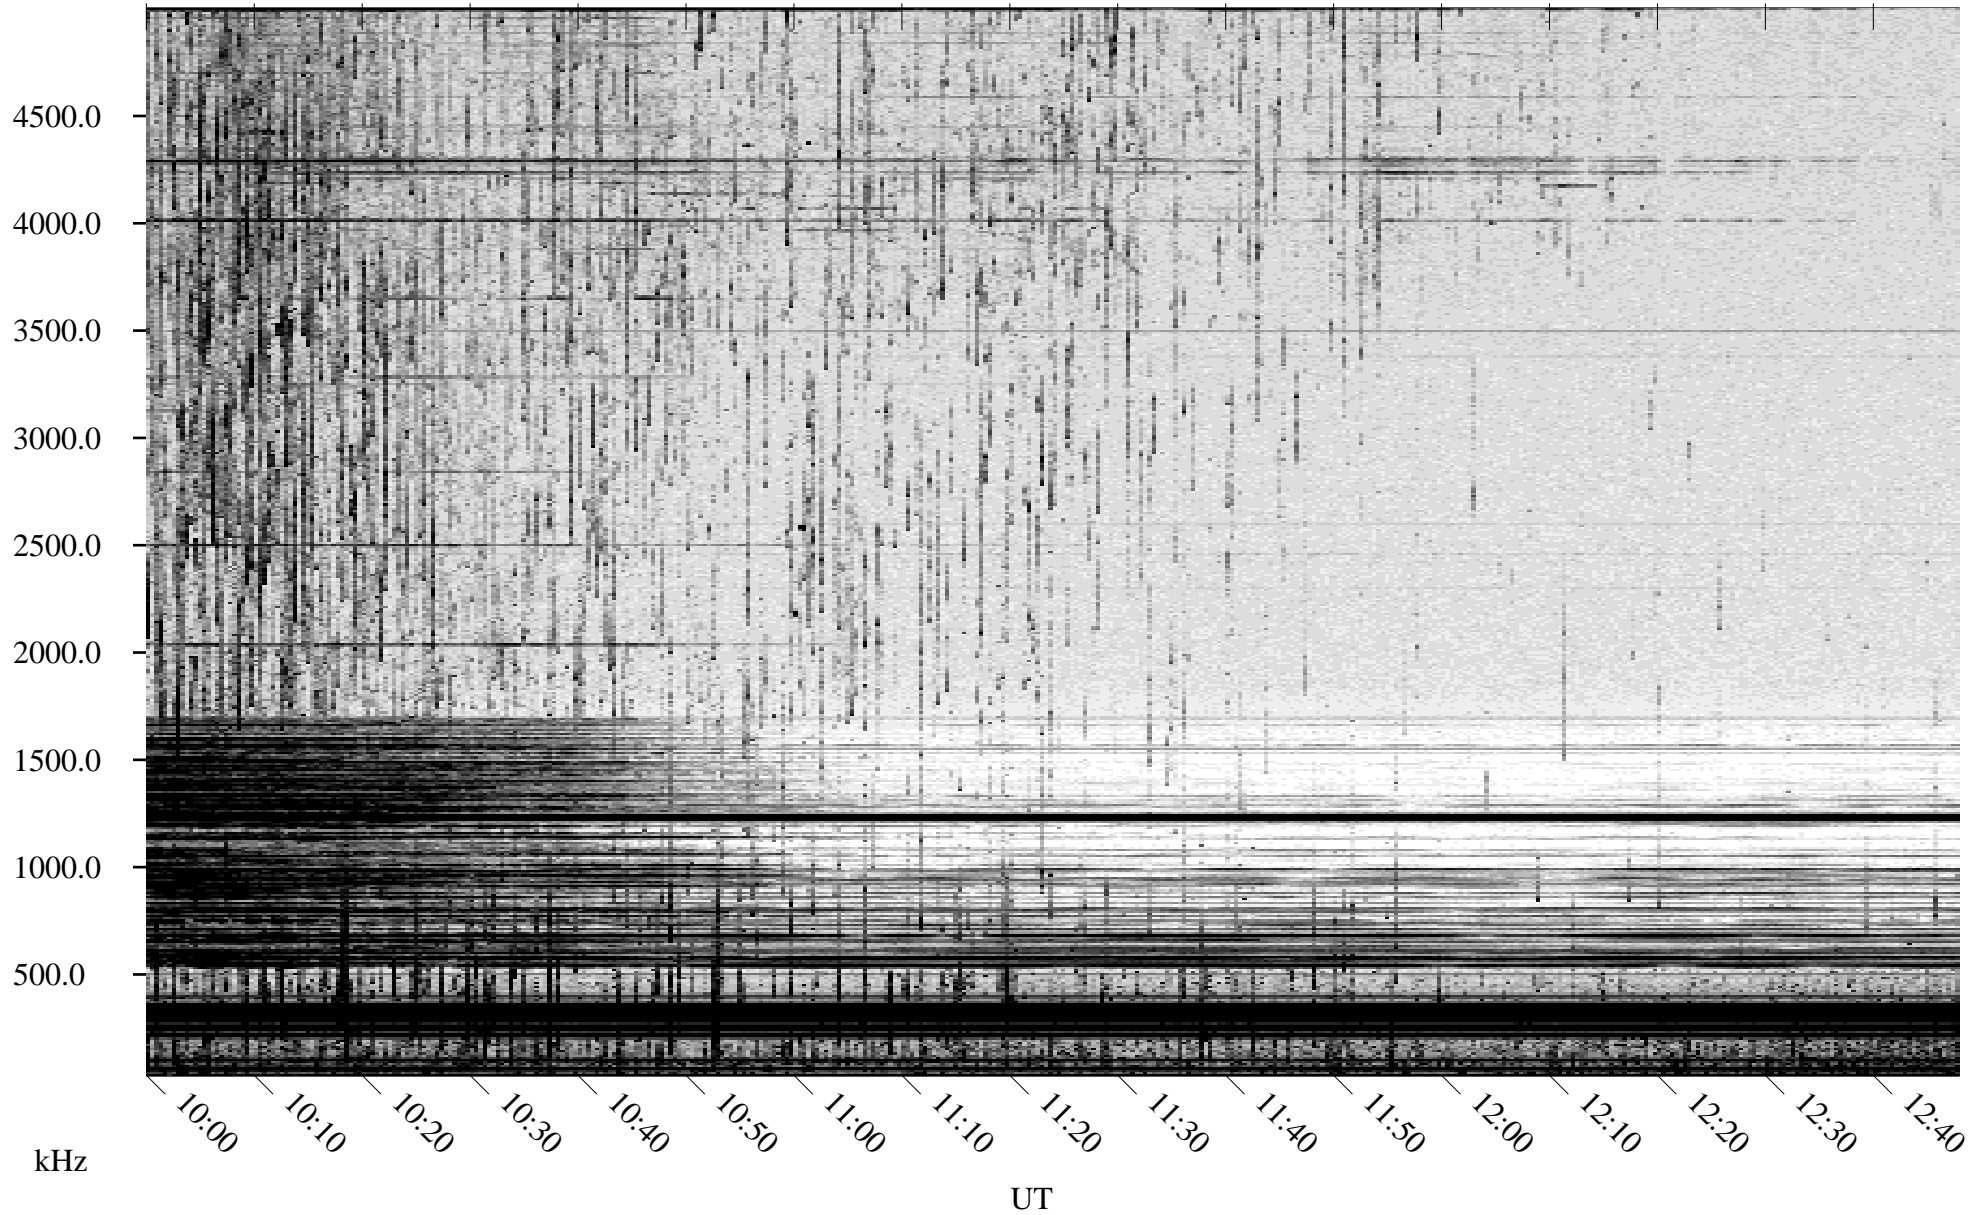

# 08/20/2003 Churchill, Manitoba

Linear Scale    Black = 161    White = 15

ch032311.z00m max\_12

Page 4

# 08/20/2003 Churchill, Manitoba

Linear Scale    Black = 161    White = 15

ch032311.z00m max\_12

Page 5

# 08/20/2003 Churchill, Manitoba

Linear Scale    Black = 161    White = 15

ch032311.z00m max\_12

Page 6

# 08/20/2003 Churchill, Manitoba

Linear Scale    Black = 161    White = 15

ch032311.z00m max\_12

Page 7