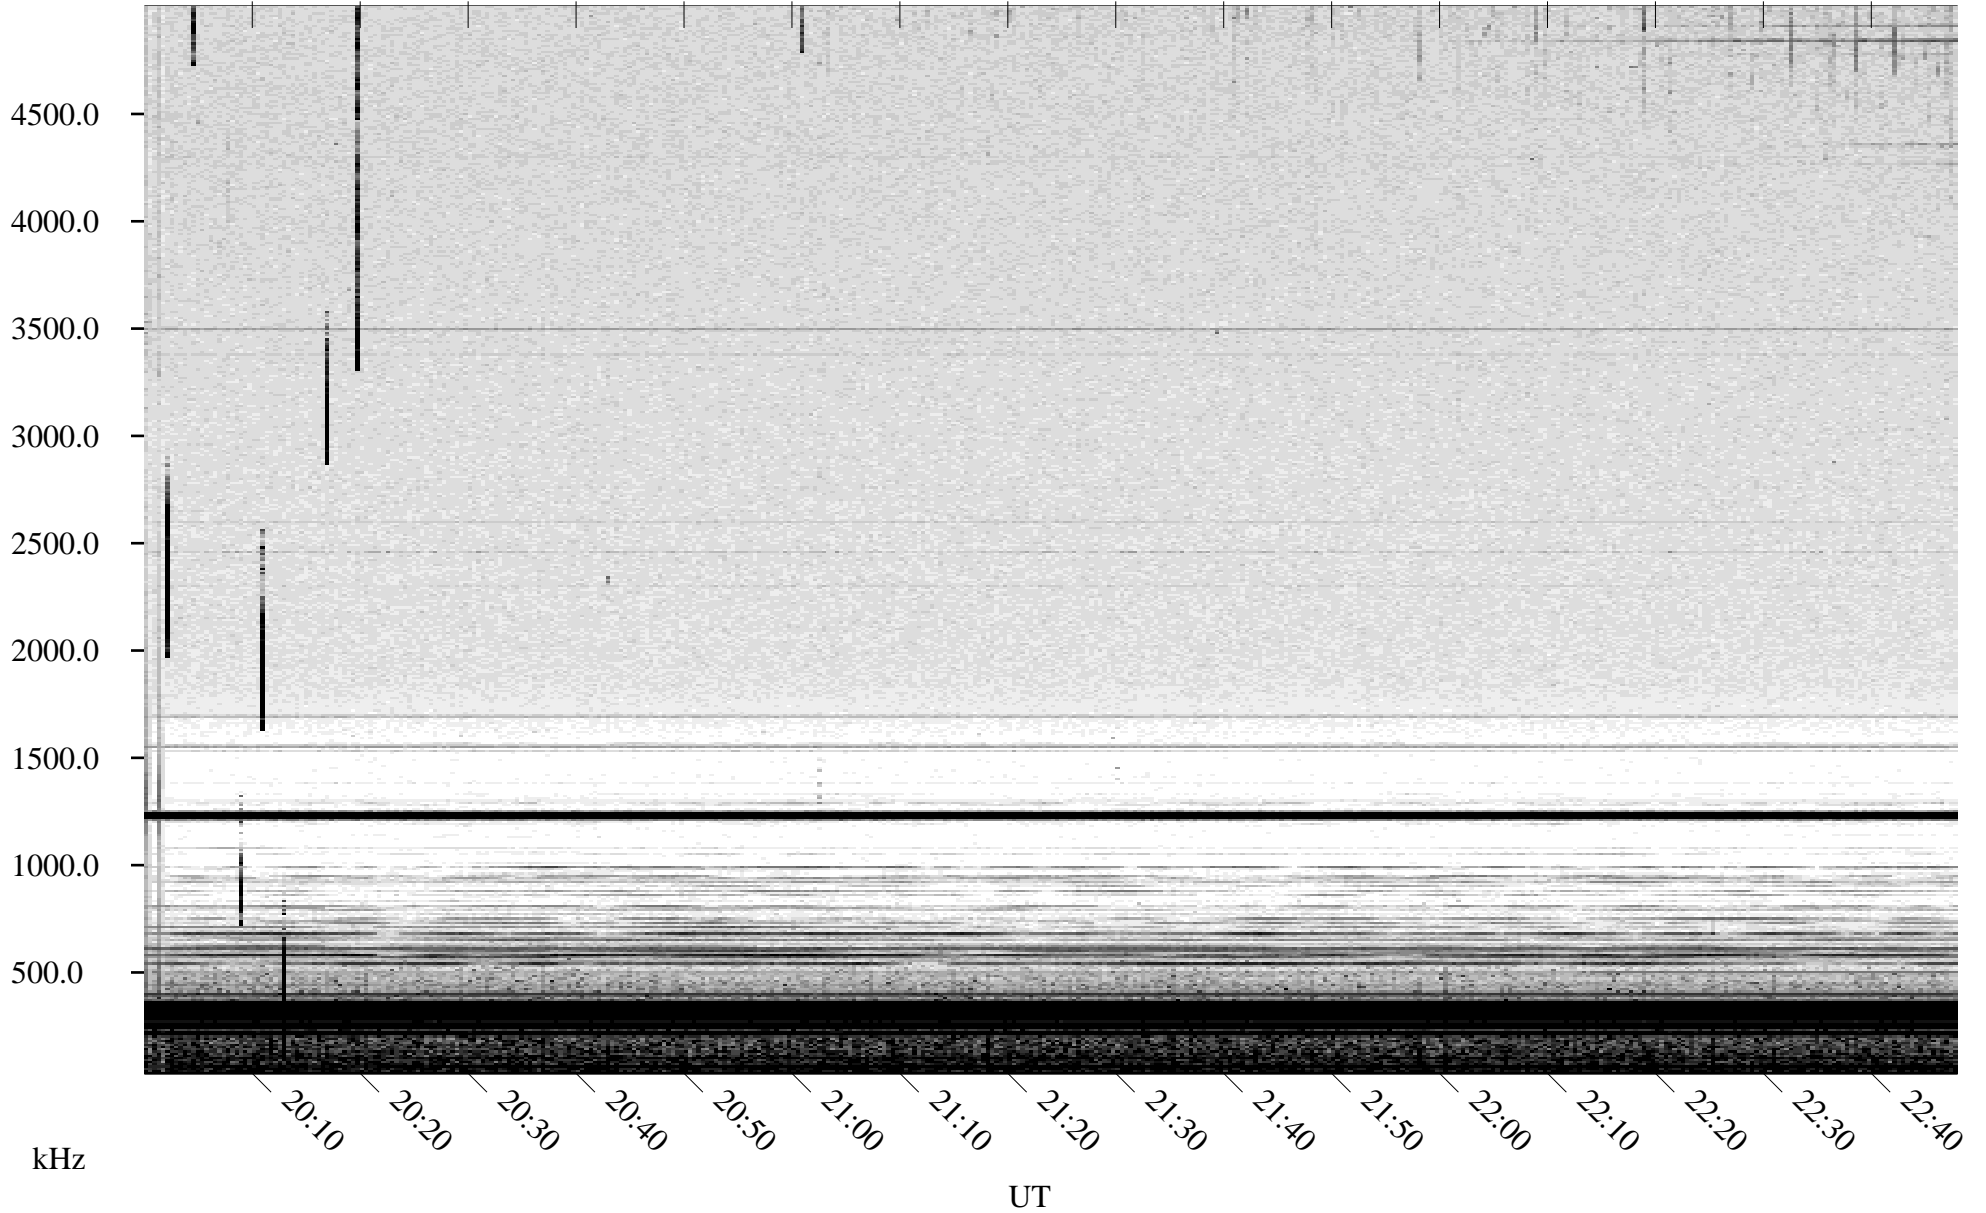

# 08/19/2003 Churchill, Manitoba

Linear Scale    Black = 161    White = 15

ch032311.z00m max\_12

Page 1

# 08/19/2003 Churchill, Manitoba

Linear Scale    Black = 161    White = 15

ch032311.z00m max\_12

Page 2

# 08/20/2003 Churchill, Manitoba

Linear Scale    Black = 161    White = 15

ch032311.z00m max\_12

Page 3

# 08/20/2003 Churchill, Manitoba

Linear Scale    Black = 161    White = 15

ch032311.z00m max\_12

Page 4