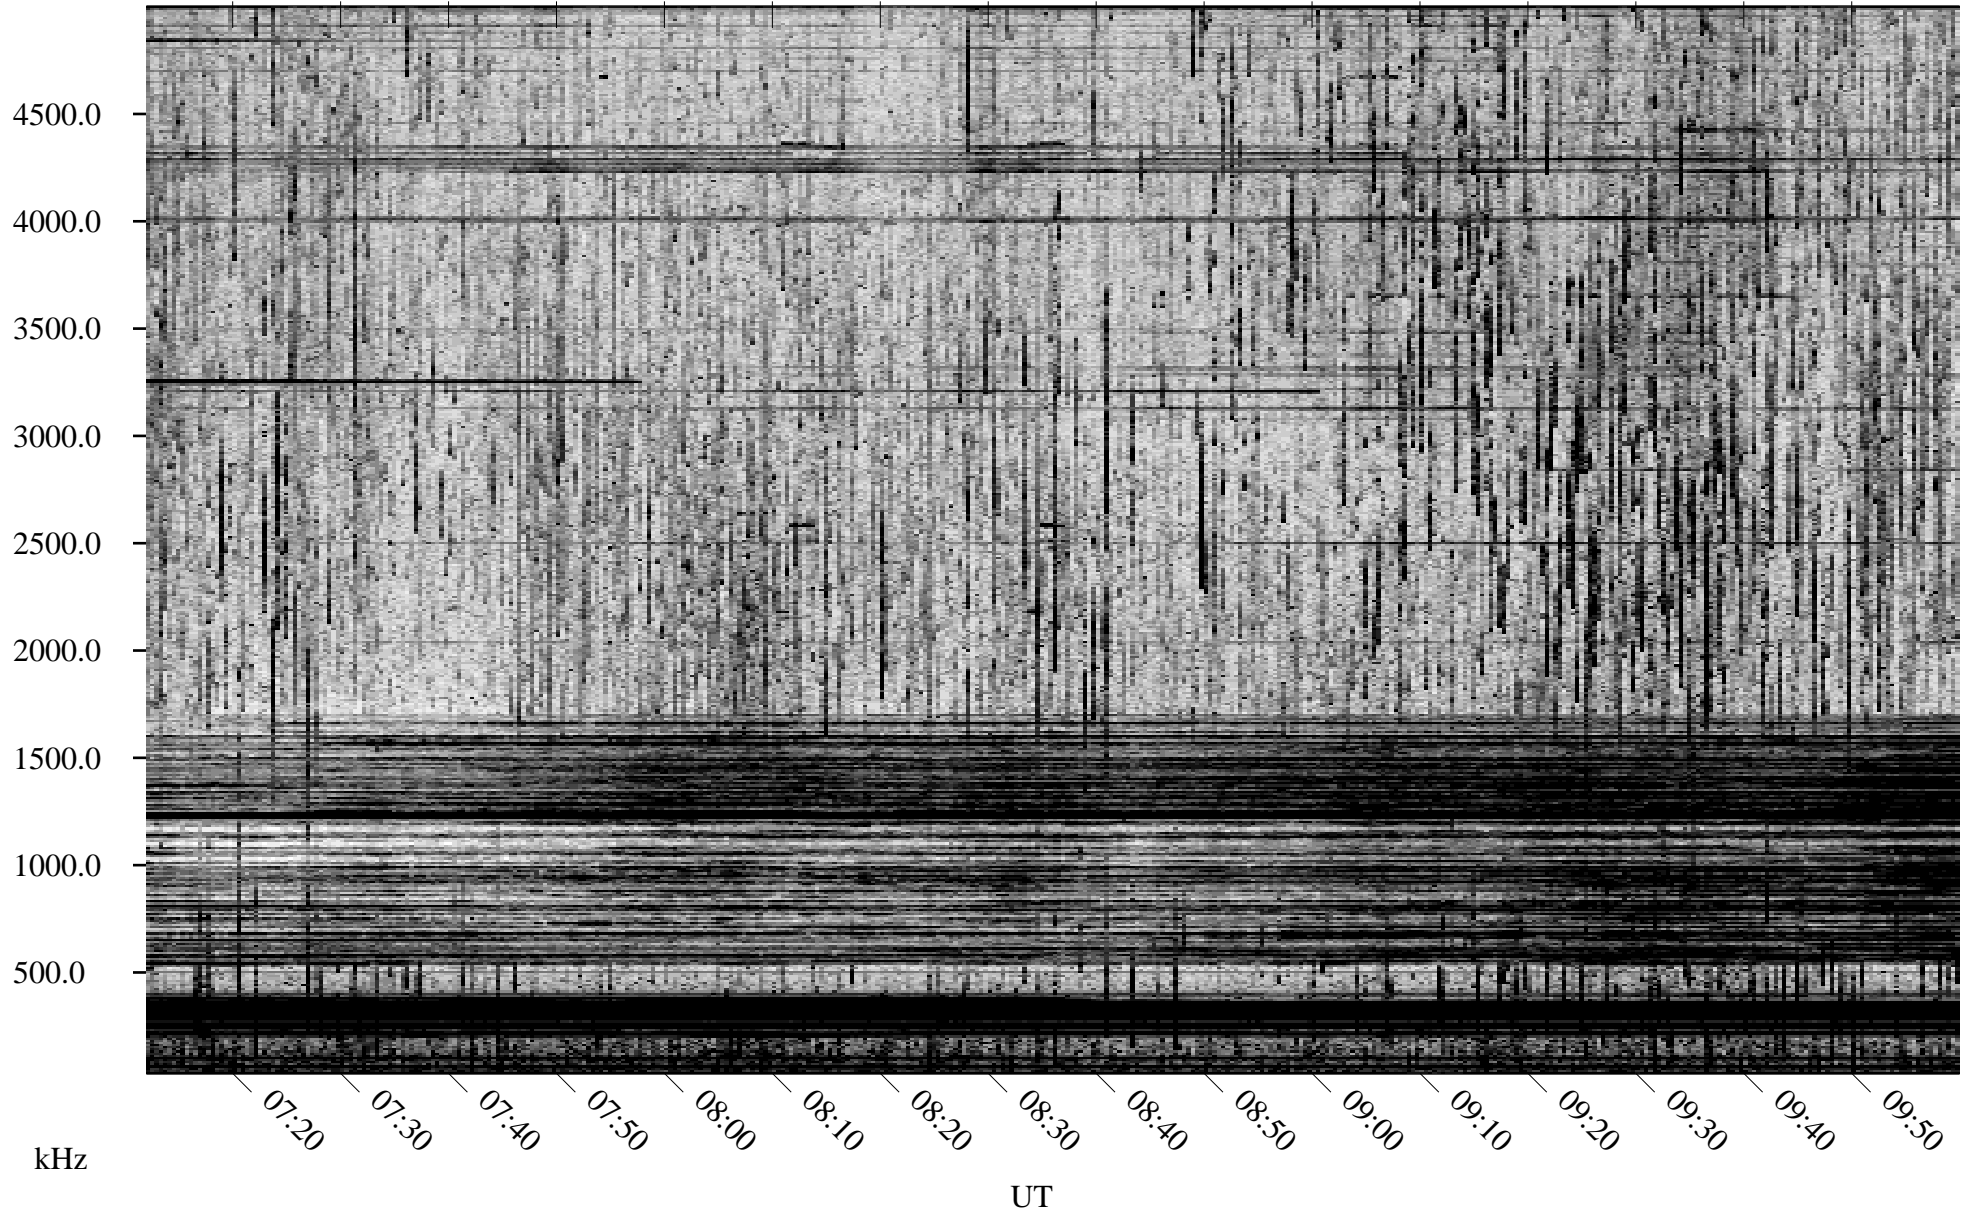

# 08/20/2003 Churchill, Manitoba

Linear Scale    Black = 161    White = 15

ch032311.z00m max\_12

Page 4

# 08/20/2003 Churchill, Manitoba

Linear Scale    Black = 161    White = 15

ch032311.z00m max\_12

Page 5