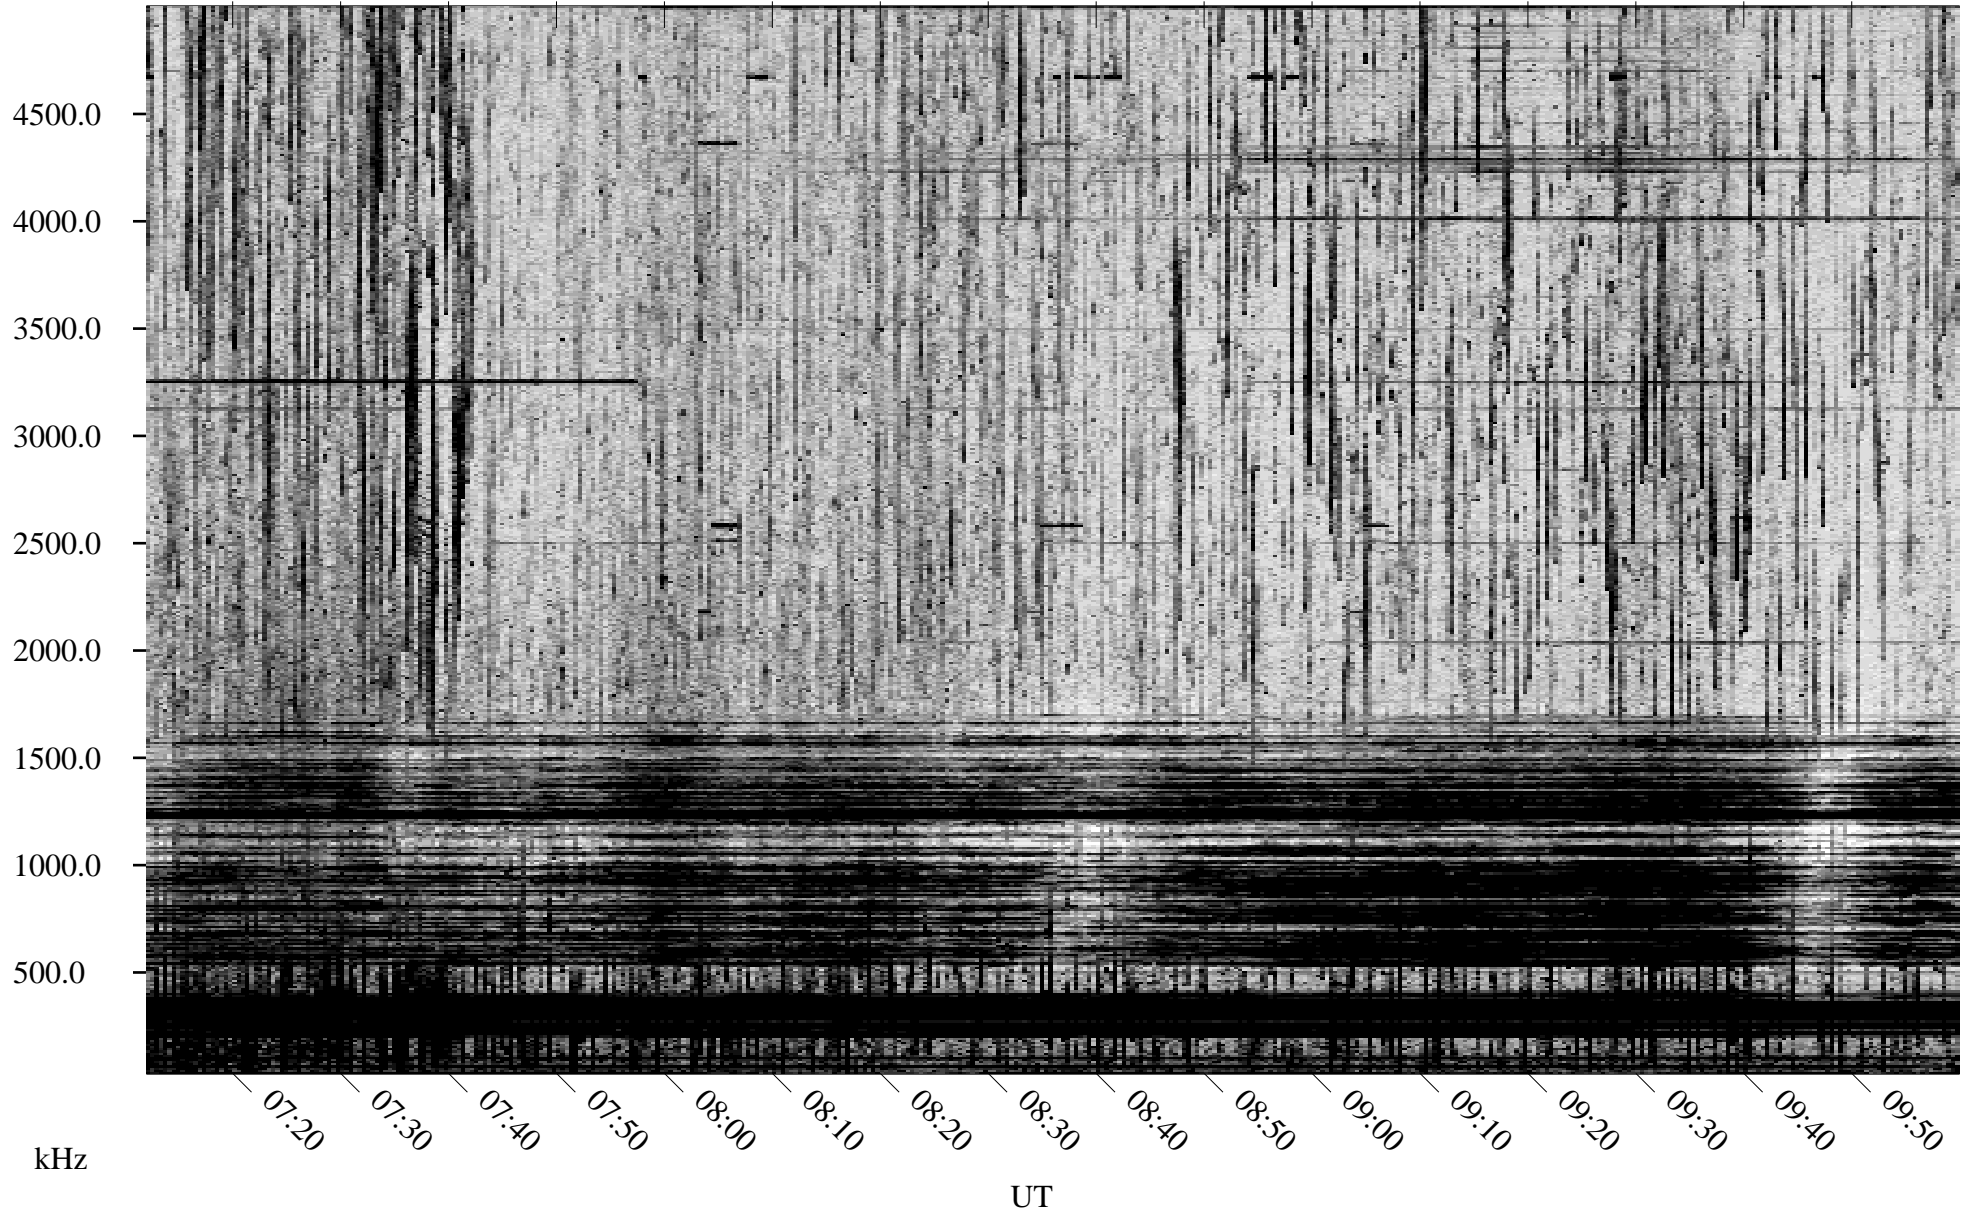

08/20/2003 Churchill, Manitoba

Linear Scale Black = 161 White = 15

ch03232l.z00m max_12

Page 1

08/20/2003 Churchill, Manitoba

Linear Scale Black = 161 White = 15

ch032321.z00m max_12

Page 2

08/21/2003 Churchill, Manitoba

Linear Scale Black = 161 White = 15

ch03232l.z00m max_12

Page 3

08/21/2003 Churchill, Manitoba

Linear Scale Black = 161 White = 15

ch03232l.z00m max_12

Page 4

08/21/2003 Churchill, Manitoba

Linear Scale Black = 161 White = 15

ch03232l.z00m max_12

Page 5

08/21/2003 Churchill, Manitoba

Linear Scale Black = 161 White = 15

ch03232l.z00m max_12

Page 6

08/21/2003 Churchill, Manitoba

Linear Scale Black = 161 White = 15

ch03232l.z00m max_12

Page 7

08/21/2003 Churchill, Manitoba

Linear Scale Black = 161 White = 15

ch03232l.z00m max_12