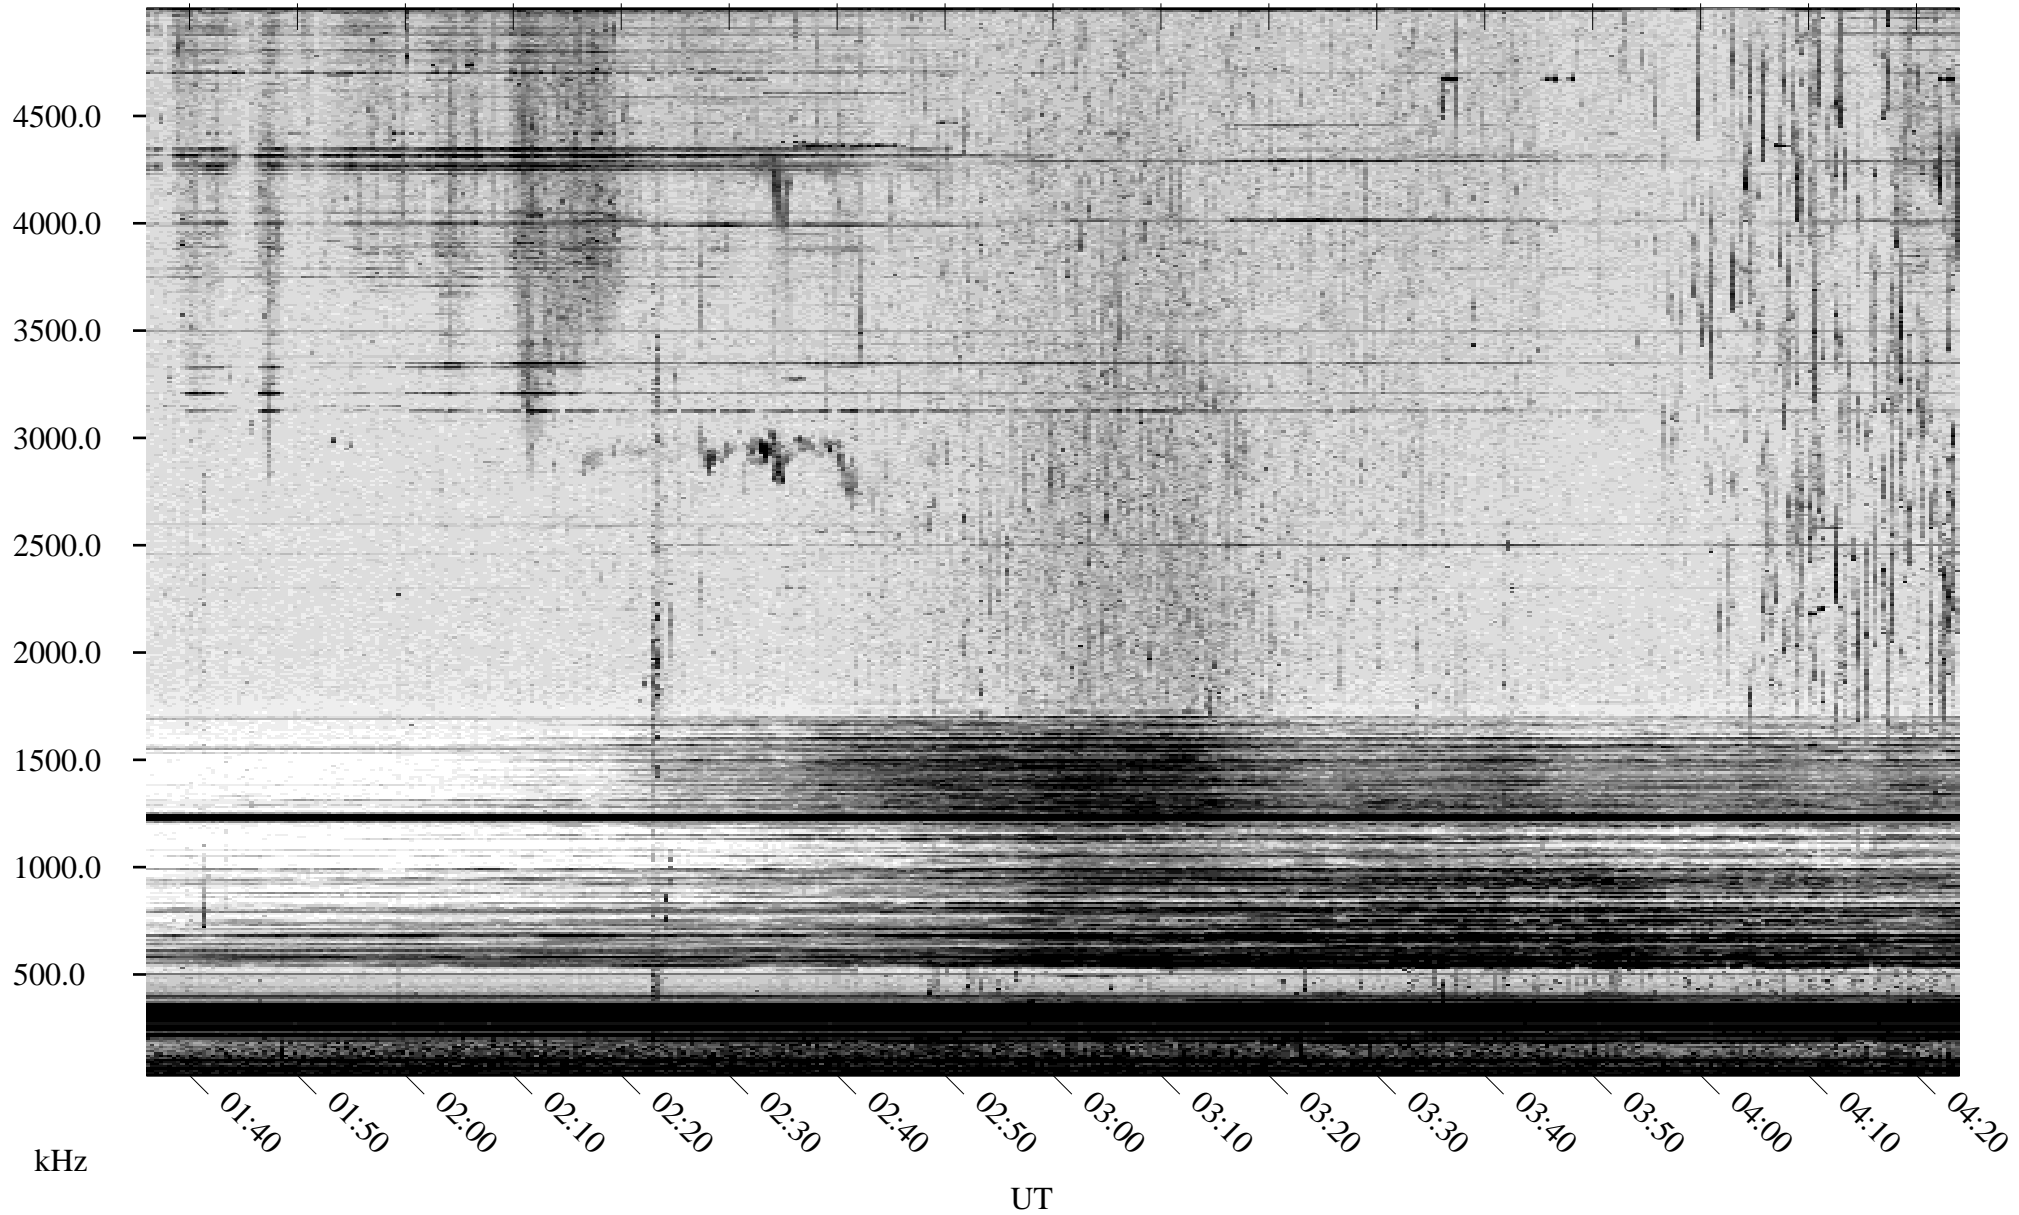

# 08/22/2003 Churchill, Manitoba

Linear Scale    Black = 161    White = 15

ch03234l.z00m max\_12

Page 1

# 08/22/2003 Churchill, Manitoba

Linear Scale    Black = 161    White = 15

ch03234l.z00m max\_12

Page 2

# 08/23/2003 Churchill, Manitoba

Linear Scale    Black = 161    White = 15

ch03234l.z00m max\_12

Page 3

# 08/23/2003 Churchill, Manitoba

Linear Scale    Black = 161    White = 15

ch03234l.z00m max\_12

Page 4