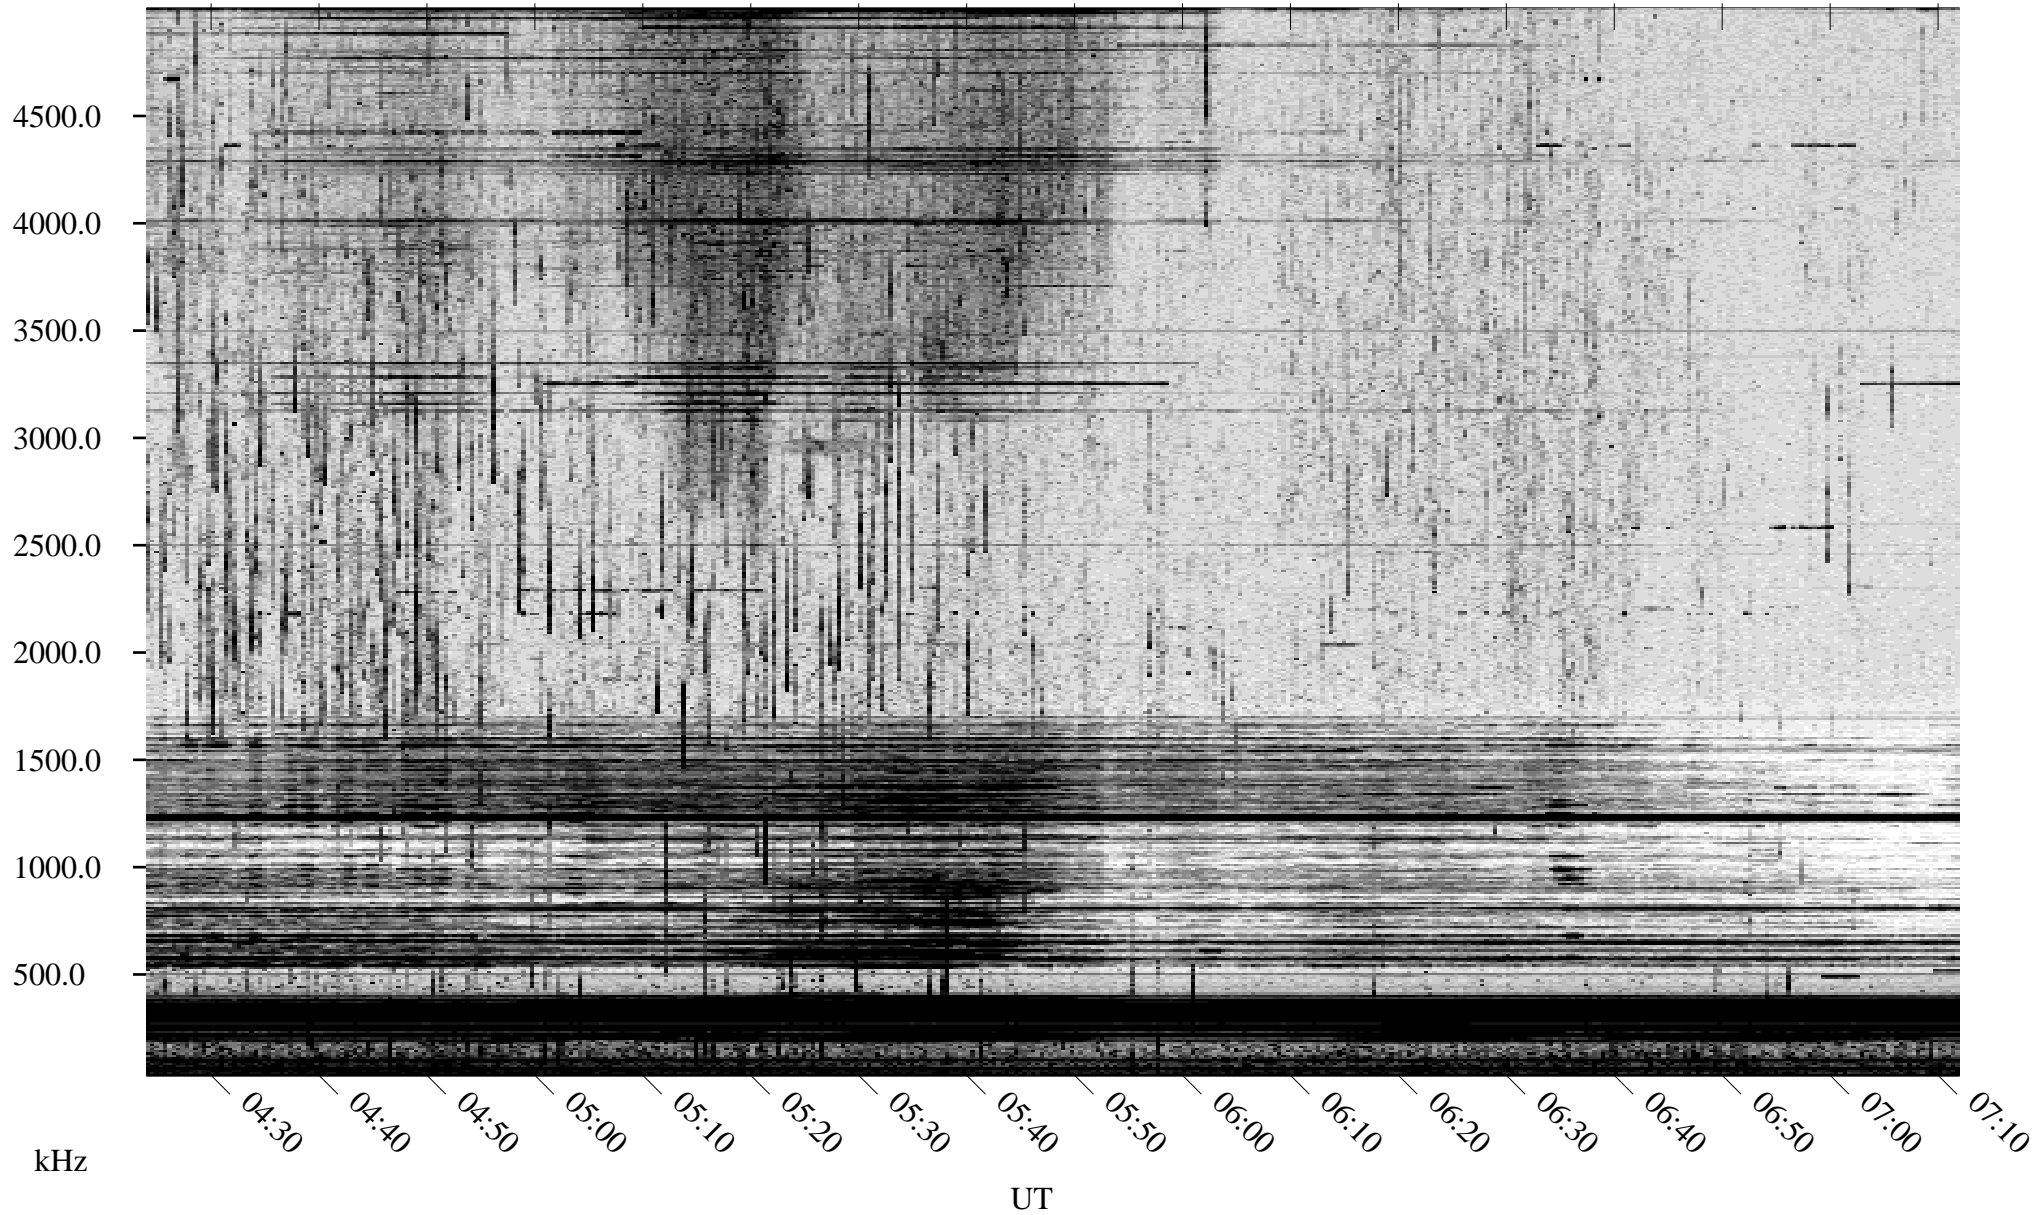

# 08/22/2003 Churchill, Manitoba

Linear Scale    Black = 161    White = 15

ch03234l.z00m max\_12

Page 1

# 08/22/2003 Churchill, Manitoba

Linear Scale    Black = 161    White = 15

ch03234l.z00m max\_12

Page 2

# 08/23/2003 Churchill, Manitoba

Linear Scale    Black = 161    White = 15

ch03234l.z00m max\_12

Page 3

# 08/23/2003 Churchill, Manitoba

Linear Scale    Black = 161    White = 15

ch03234l.z00m max\_12

Page 4