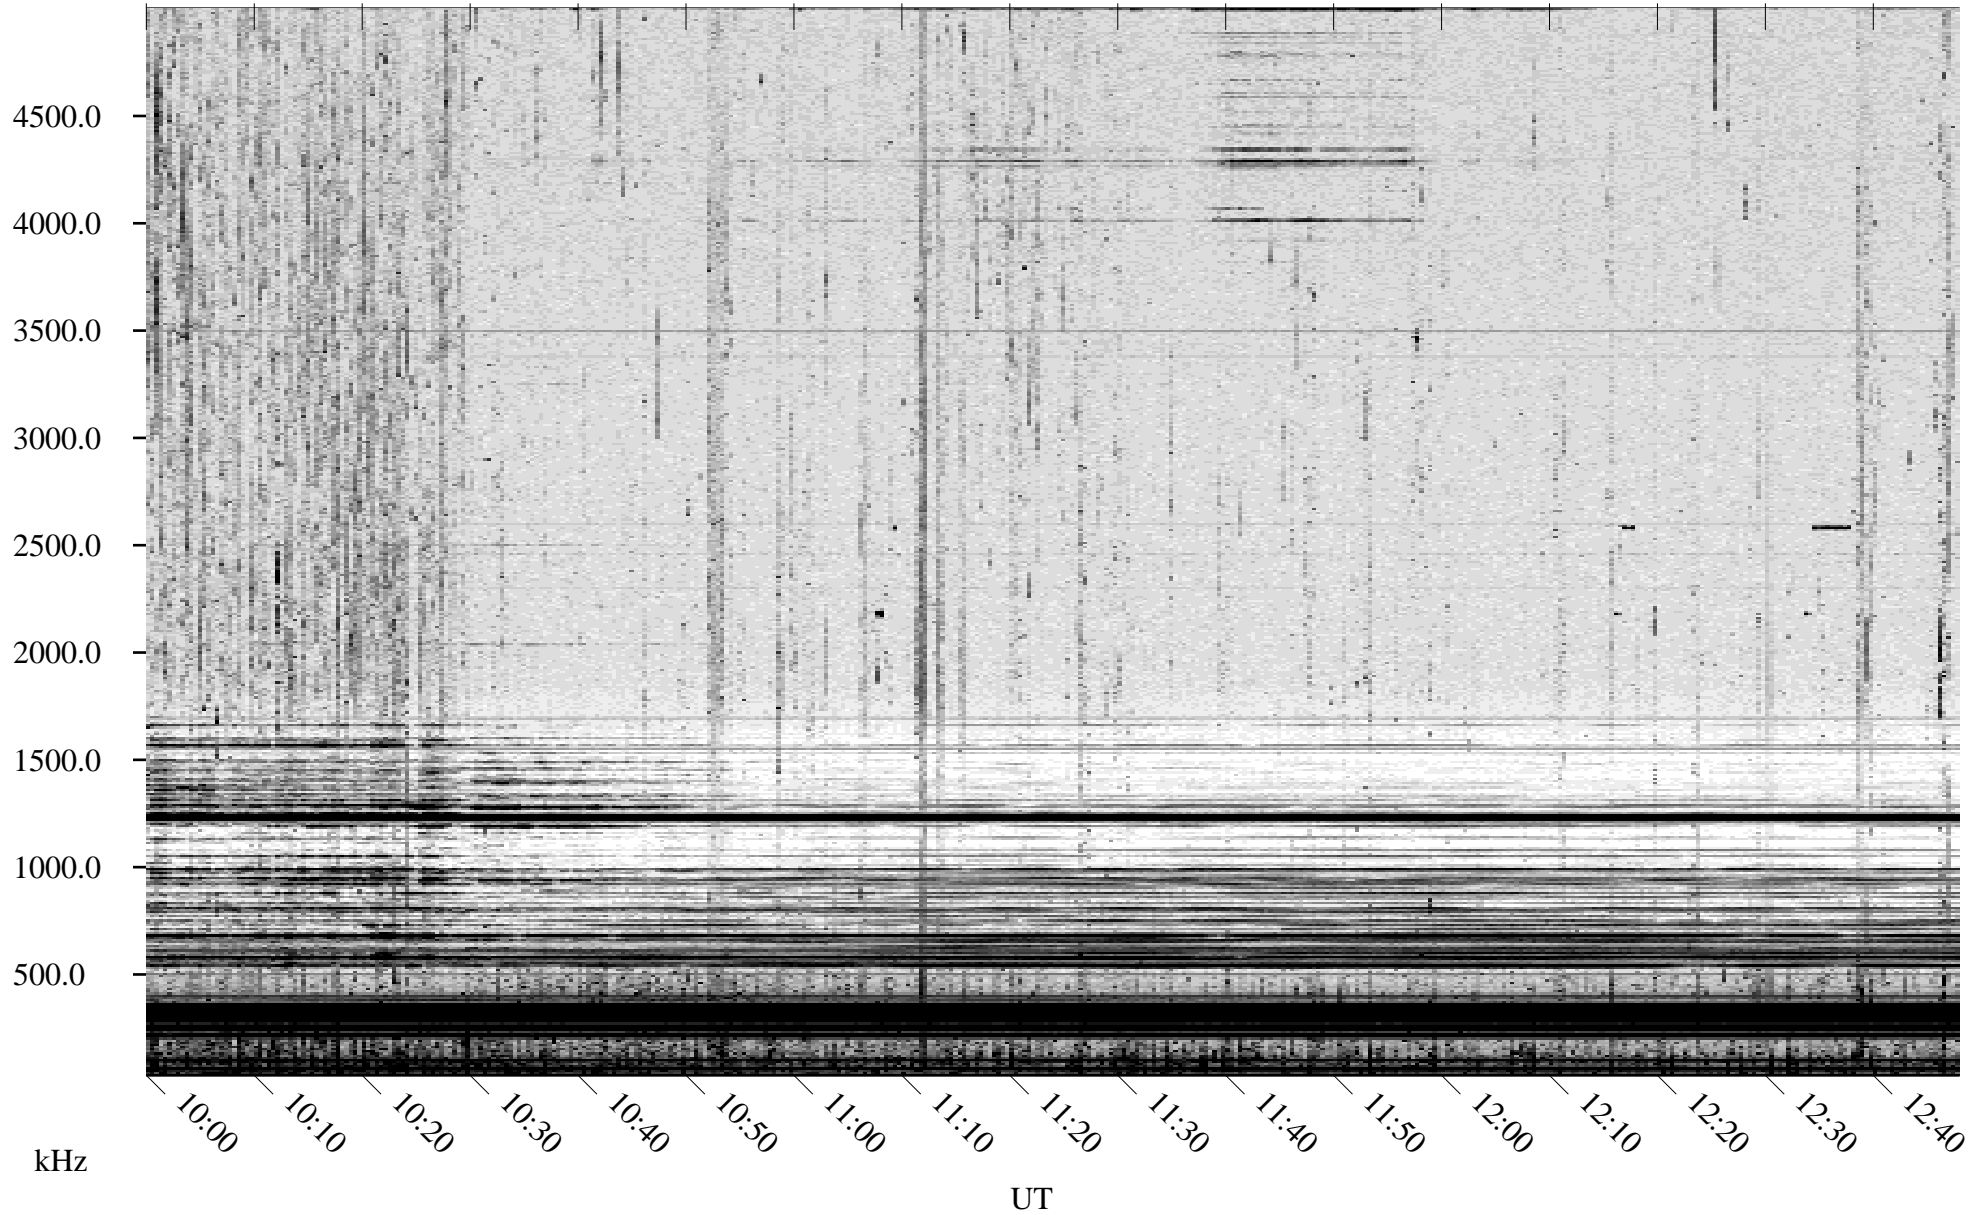

# 08/23/2003 Churchill, Manitoba

Linear Scale    Black = 161    White = 15

ch03234l.z00m max\_12

Page 5

# 08/23/2003 Churchill, Manitoba

Linear Scale    Black = 161    White = 15

ch03234l.z00m max\_12

Page 6

# 08/23/2003 Churchill, Manitoba

Linear Scale    Black = 161    White = 15

ch03234l.z00m max\_12

Page 7

# 08/23/2003 Churchill, Manitoba

Linear Scale Black = 161 White = 15

ch03234l.z00m max\_12