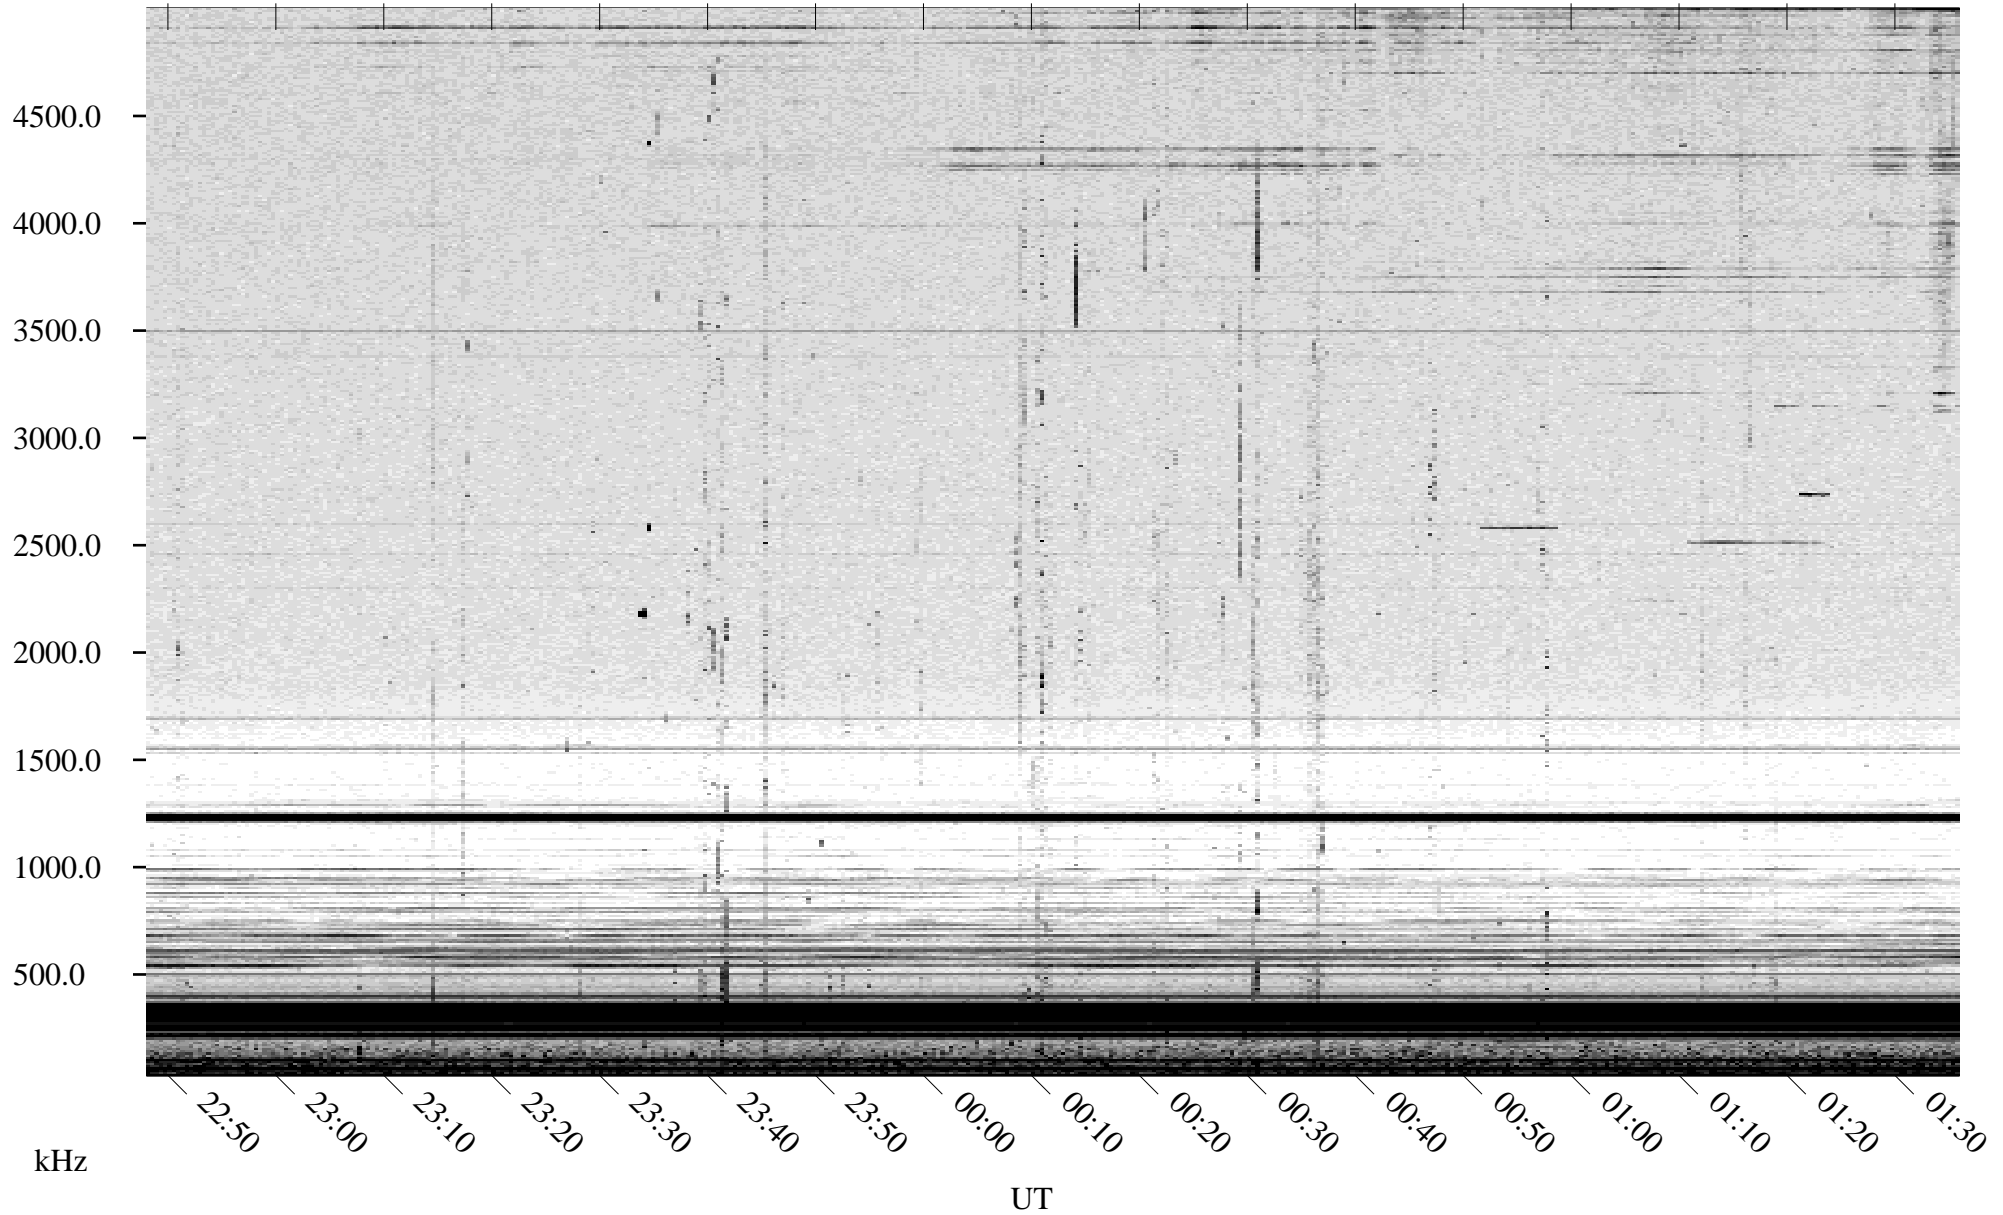

# 08/22/2003 Churchill, Manitoba

Linear Scale    Black = 161    White = 15

ch03234l.z00m max\_12

Page 1

# 08/22/2003 Churchill, Manitoba

Linear Scale    Black = 161    White = 15

ch03234l.z00m max\_12

Page 2

# 08/23/2003 Churchill, Manitoba

Linear Scale    Black = 161    White = 15

ch03234l.z00m max\_12

Page 3

# 08/23/2003 Churchill, Manitoba

Linear Scale    Black = 161    White = 15

ch03234l.z00m max\_12

Page 4