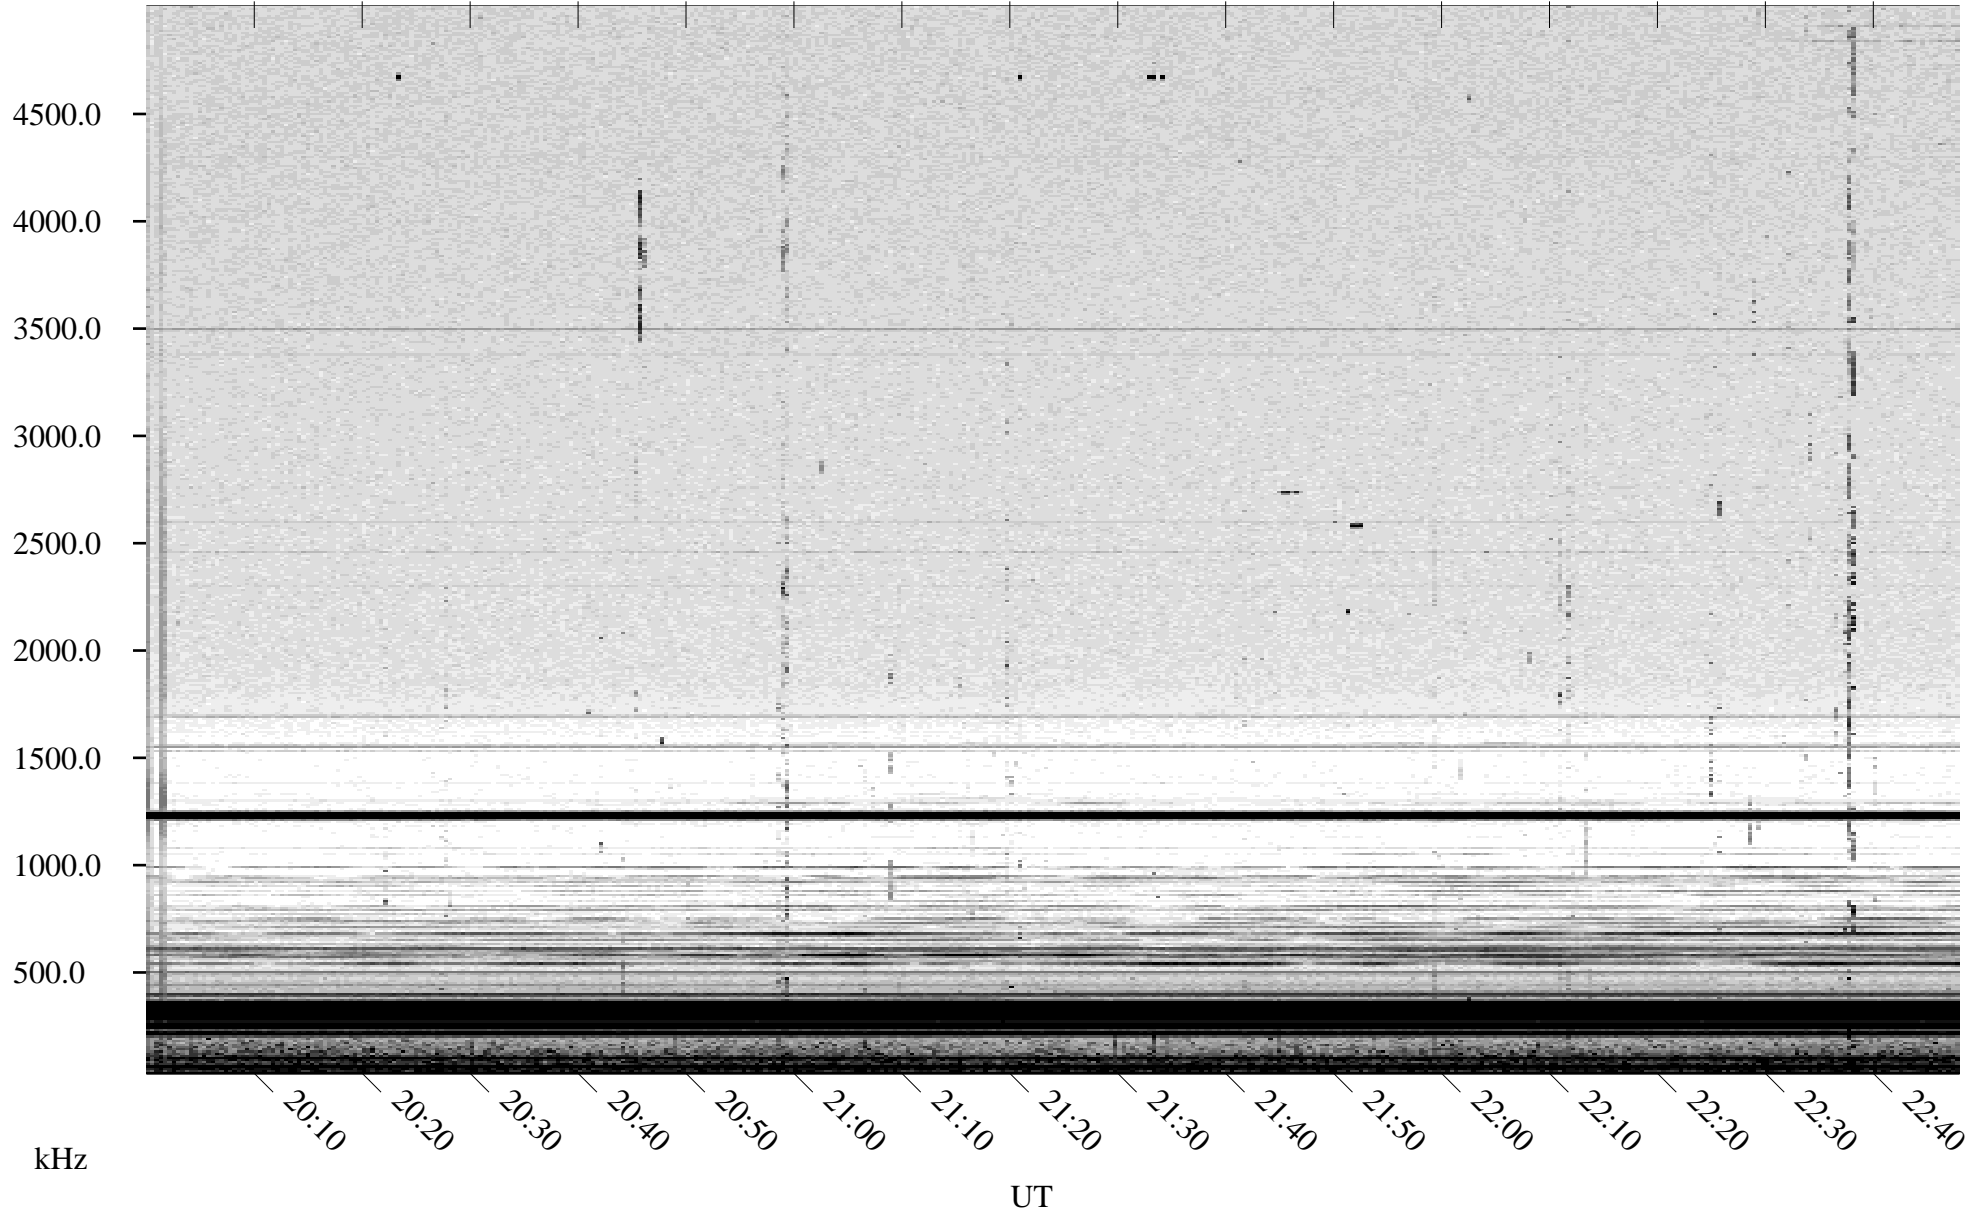

# 08/22/2003 Churchill, Manitoba

Linear Scale    Black = 161    White = 15

ch03234l.z00m max\_12

Page 1

# 08/22/2003 Churchill, Manitoba

Linear Scale    Black = 161    White = 15

ch03234l.z00m max\_12

Page 2

# 08/23/2003 Churchill, Manitoba

Linear Scale    Black = 161    White = 15

ch03234l.z00m max\_12

Page 3

# 08/23/2003 Churchill, Manitoba

Linear Scale    Black = 161    White = 15

ch03234l.z00m max\_12

Page 4