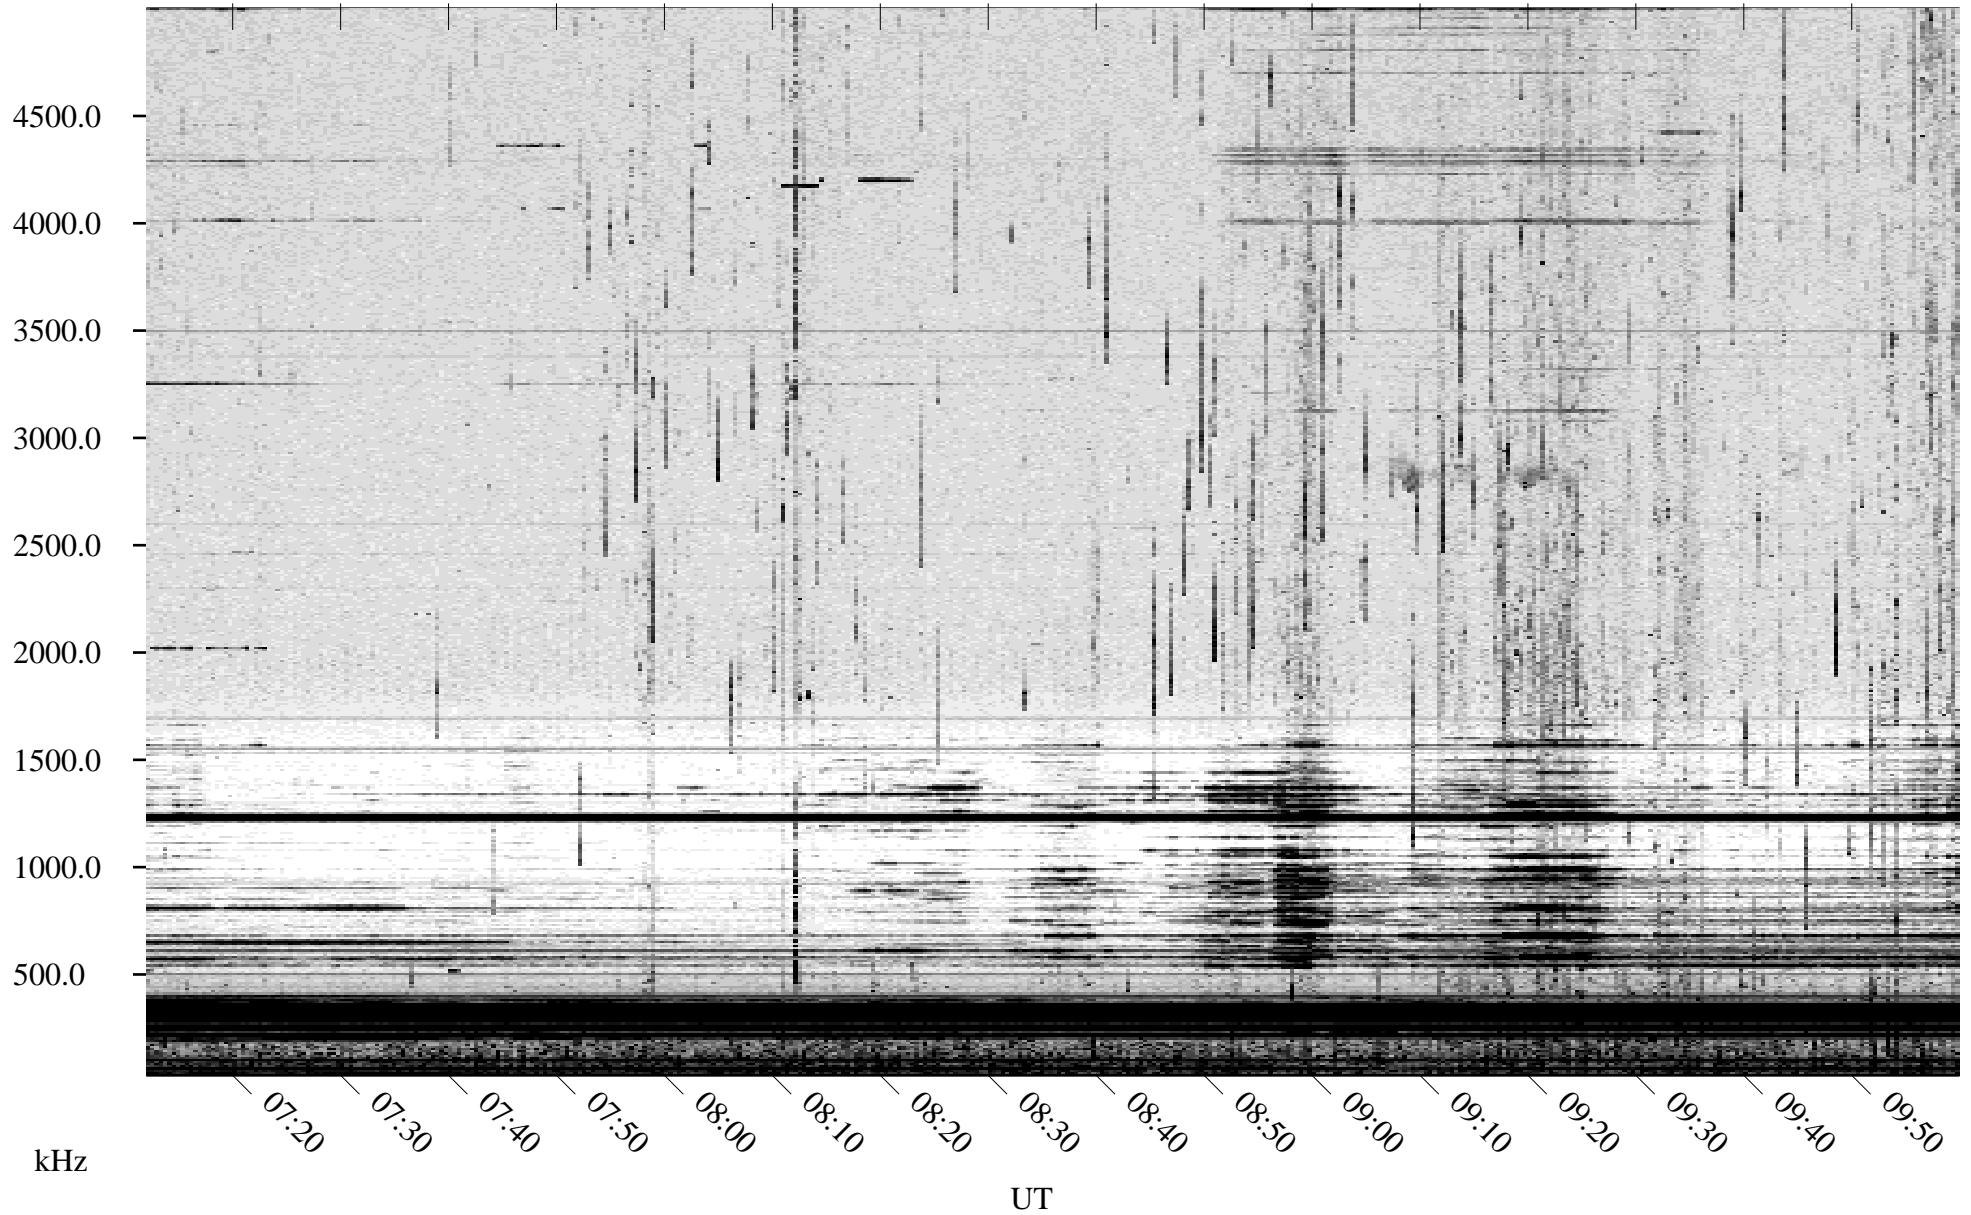

# 08/22/2003 Churchill, Manitoba

Linear Scale    Black = 161    White = 15

ch03234l.z00m max\_12

Page 1

# 08/23/2003 Churchill, Manitoba

Linear Scale    Black = 161    White = 15

ch03234l.z00m max\_12

Page 4

# 08/23/2003 Churchill, Manitoba

Linear Scale    Black = 161    White = 15

ch03234l.z00m max\_12

Page 5

# 08/23/2003 Churchill, Manitoba

Linear Scale    Black = 161    White = 15

ch03234l.z00m max\_12

Page 6