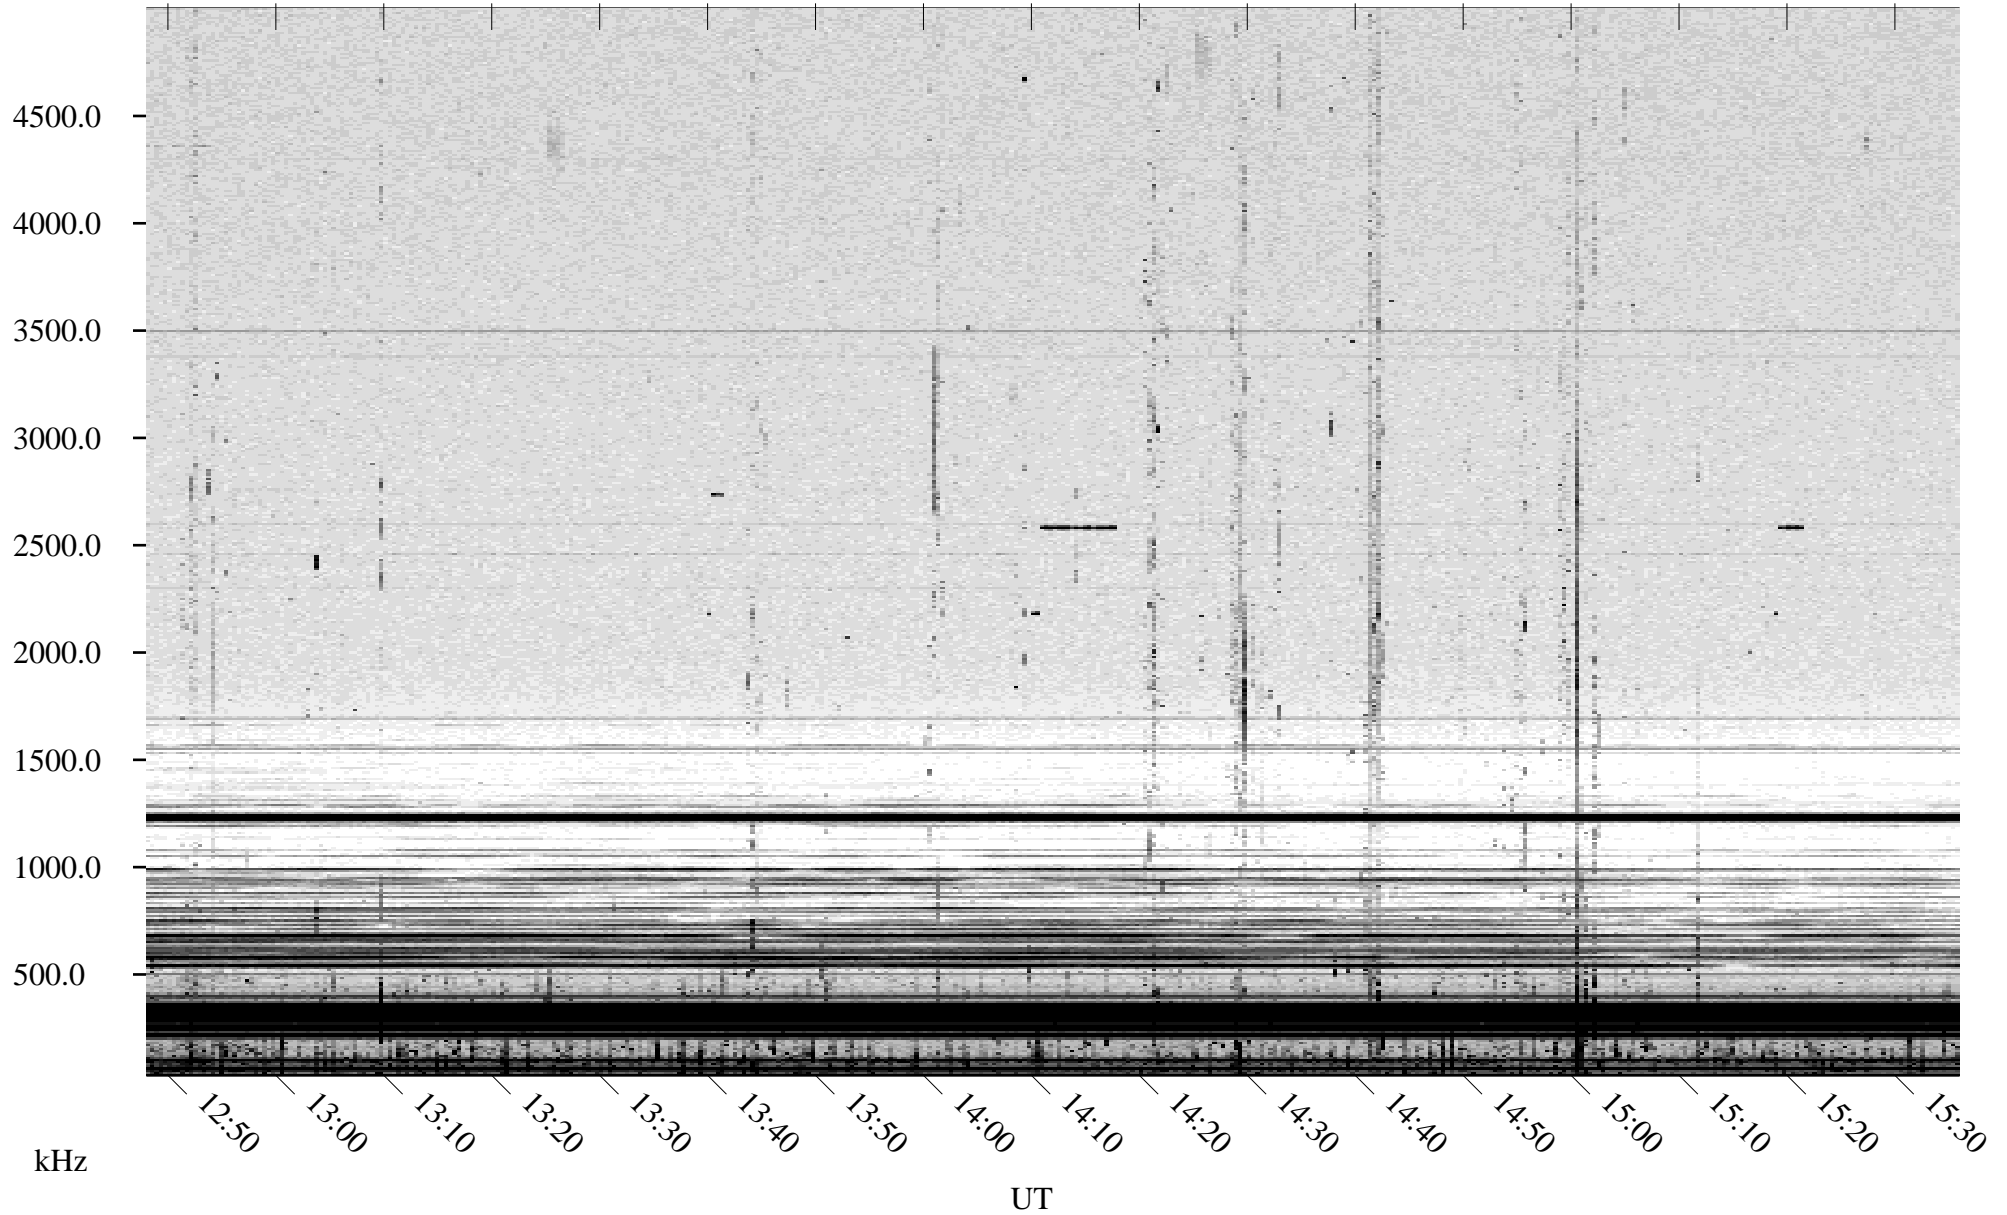

# 08/23/2003 Churchill, Manitoba

Linear Scale    Black = 161    White = 15

ch03234l.z00m max\_12

Page 5

# 08/23/2003 Churchill, Manitoba

Linear Scale    Black = 161    White = 15

ch03234l.z00m max\_12

Page 6

# 08/23/2003 Churchill, Manitoba

Linear Scale    Black = 161    White = 15

ch03234l.z00m max\_12

Page 7

# 08/23/2003 Churchill, Manitoba

Linear Scale Black = 161 White = 15

ch03234l.z00m max\_12