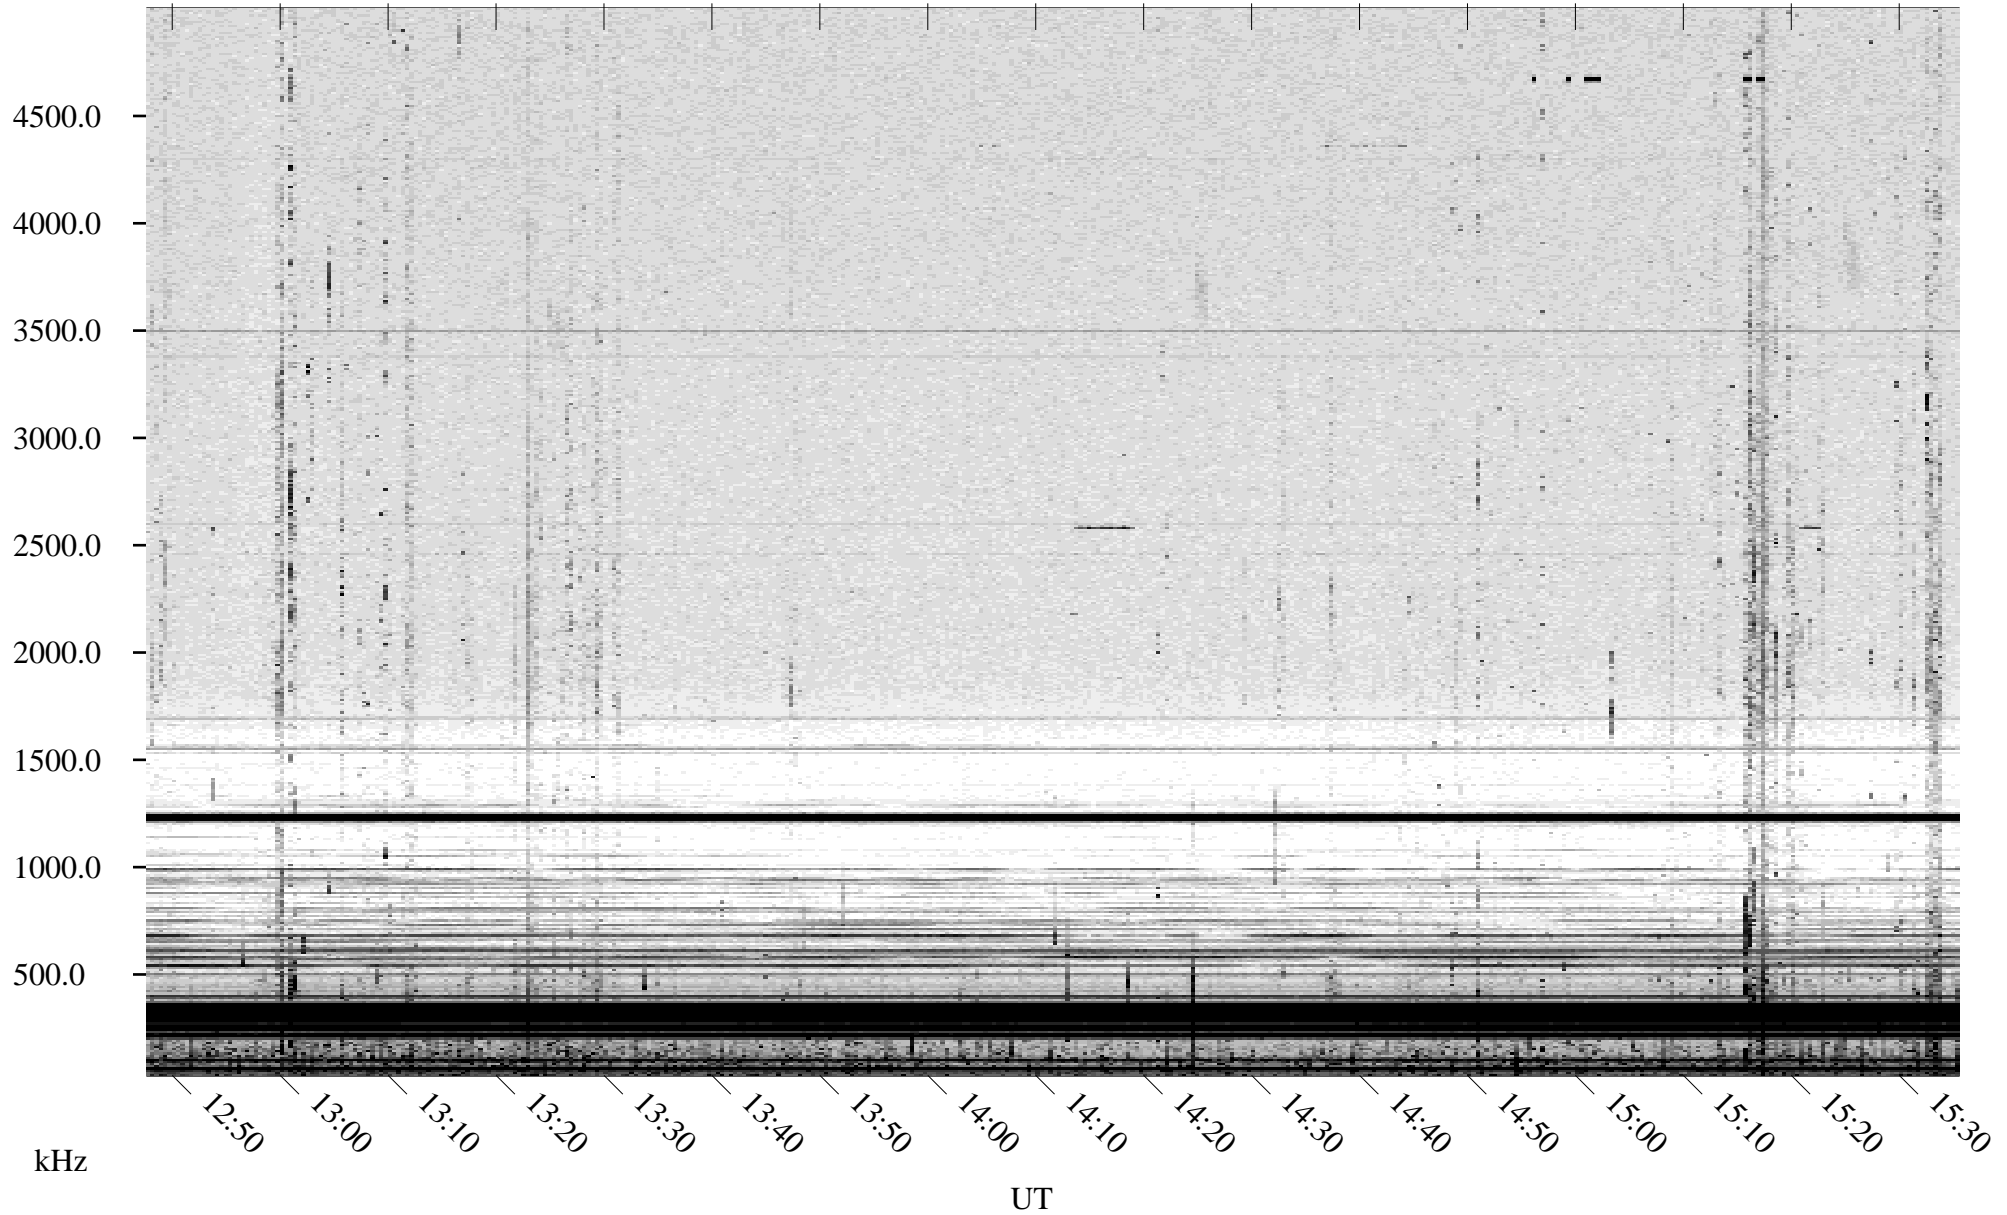

08/25/2003 Churchill, Manitoba

Linear Scale Black = 161 White = 15

ch032371.z00m max_12

Page 1

08/25/2003 Churchill, Manitoba

Linear Scale Black = 161 White = 15

ch032371.z00m max_12

Page 2

08/26/2003 Churchill, Manitoba

Linear Scale Black = 161 White = 15

ch03237l.z00m max_12

Page 3

08/26/2003 Churchill, Manitoba

Linear Scale Black = 161 White = 15

ch03237l.z00m max_12

Page 4

08/26/2003 Churchill, Manitoba

Linear Scale Black = 161 White = 15

ch032371.z00m max_12

Page 5

08/26/2003 Churchill, Manitoba

Linear Scale Black = 161 White = 15

ch032371.z00m max_12

Page 6

08/26/2003 Churchill, Manitoba

Linear Scale Black = 161 White = 15

ch032371.z00m max_12

Page 7

08/26/2003 Churchill, Manitoba

Linear Scale Black = 161 White = 15

ch032371.z00m max_12

Page 8