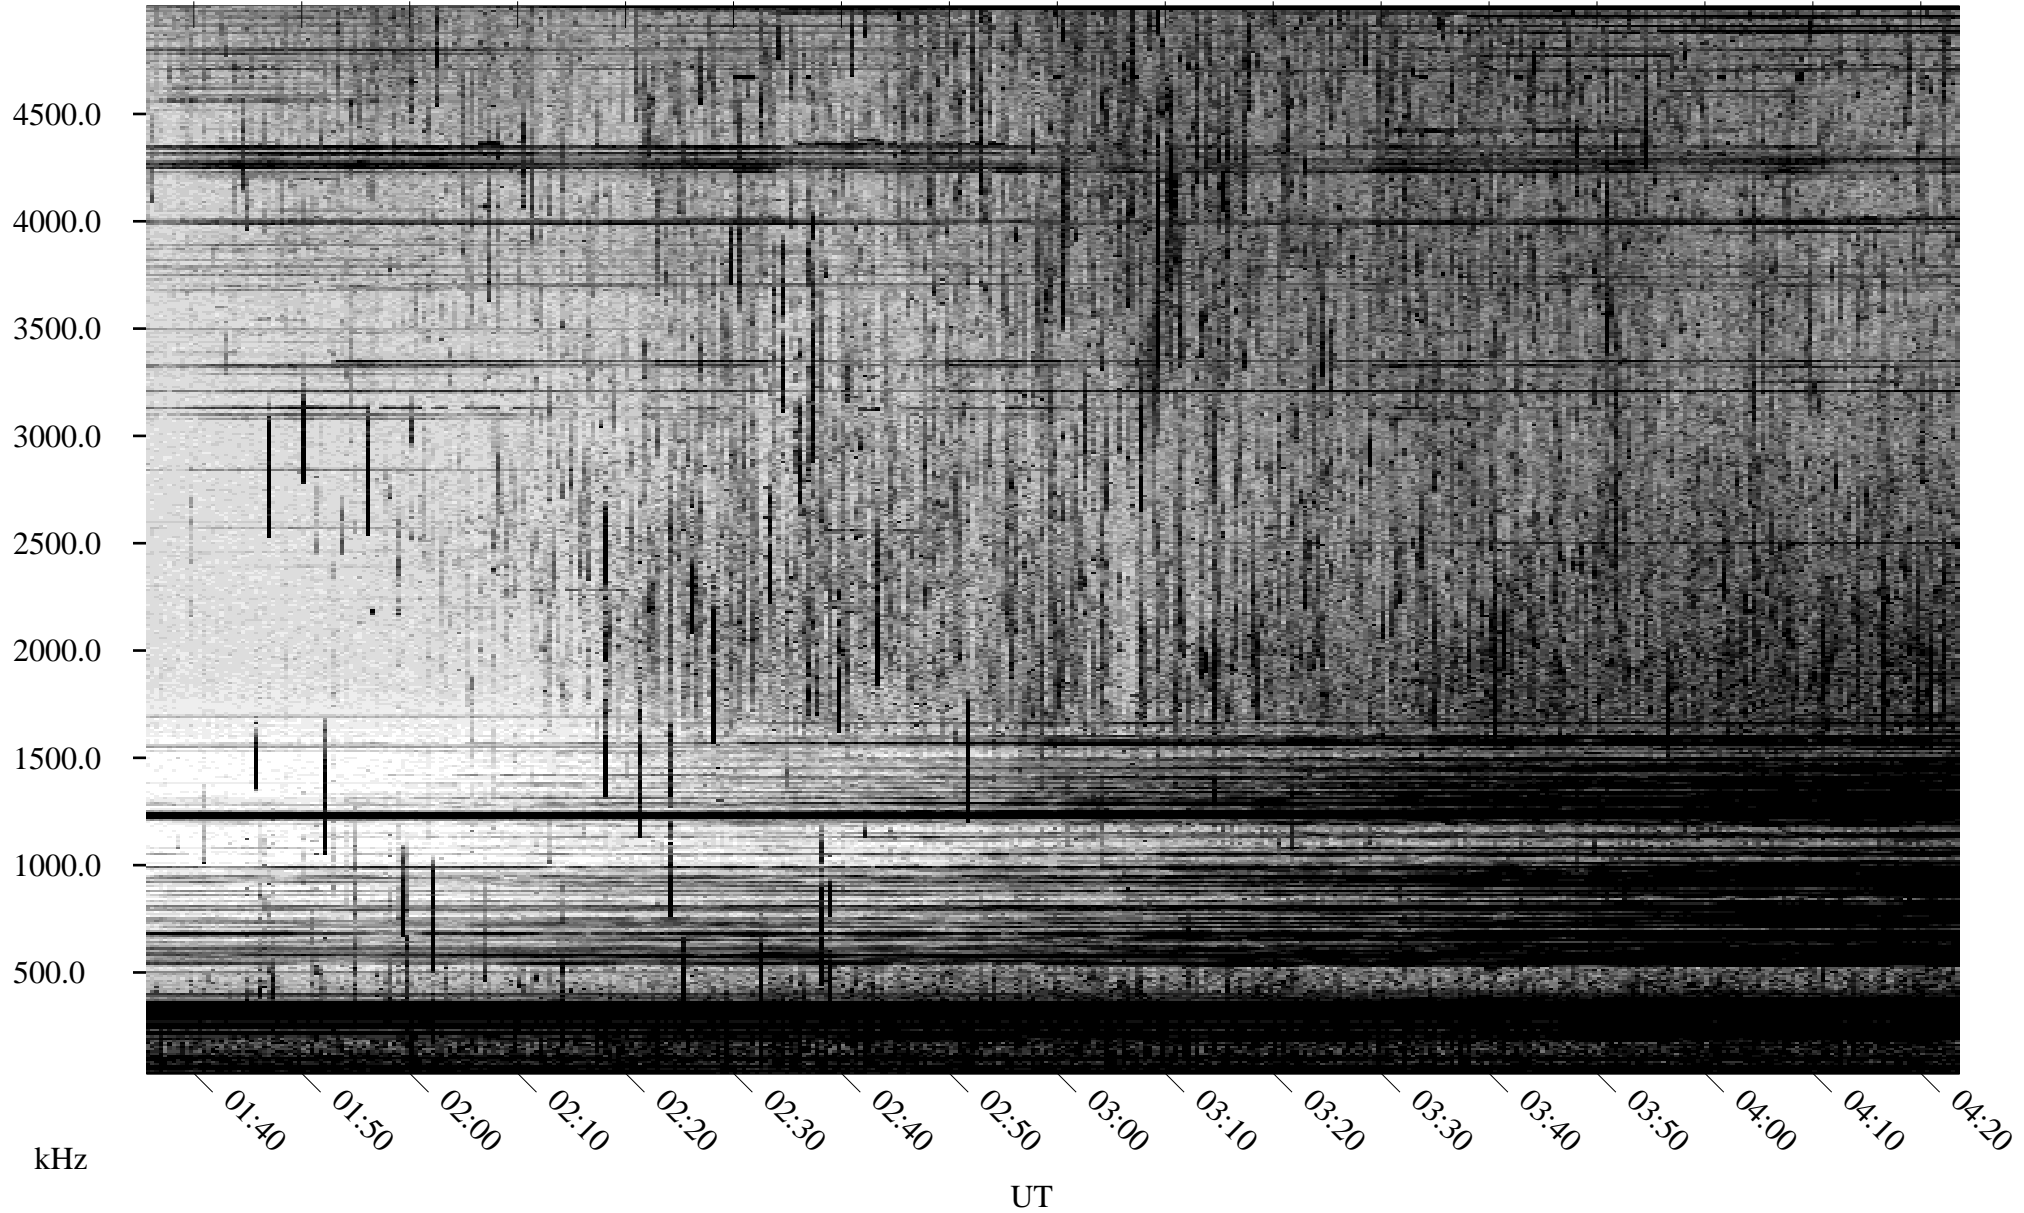

08/25/2003 Churchill, Manitoba

Linear Scale Black = 161 White = 15

ch032371.z00m max_12

Page 1

08/25/2003 Churchill, Manitoba

Linear Scale Black = 161 White = 15

ch032371.z00m max_12

Page 2

08/26/2003 Churchill, Manitoba

Linear Scale Black = 161 White = 15

ch03237l.z00m max_12

Page 3

08/26/2003 Churchill, Manitoba

Linear Scale Black = 161 White = 15

ch03237l.z00m max_12

Page 4

08/26/2003 Churchill, Manitoba

Linear Scale Black = 161 White = 15

ch032371.z00m max_12

Page 5

08/26/2003 Churchill, Manitoba

Linear Scale Black = 161 White = 15

ch032371.z00m max_12

Page 6

08/26/2003 Churchill, Manitoba

Linear Scale Black = 161 White = 15

ch032371.z00m max_12

Page 7

08/26/2003 Churchill, Manitoba

Linear Scale Black = 161 White = 15

ch032371.z00m max_12

Page 8