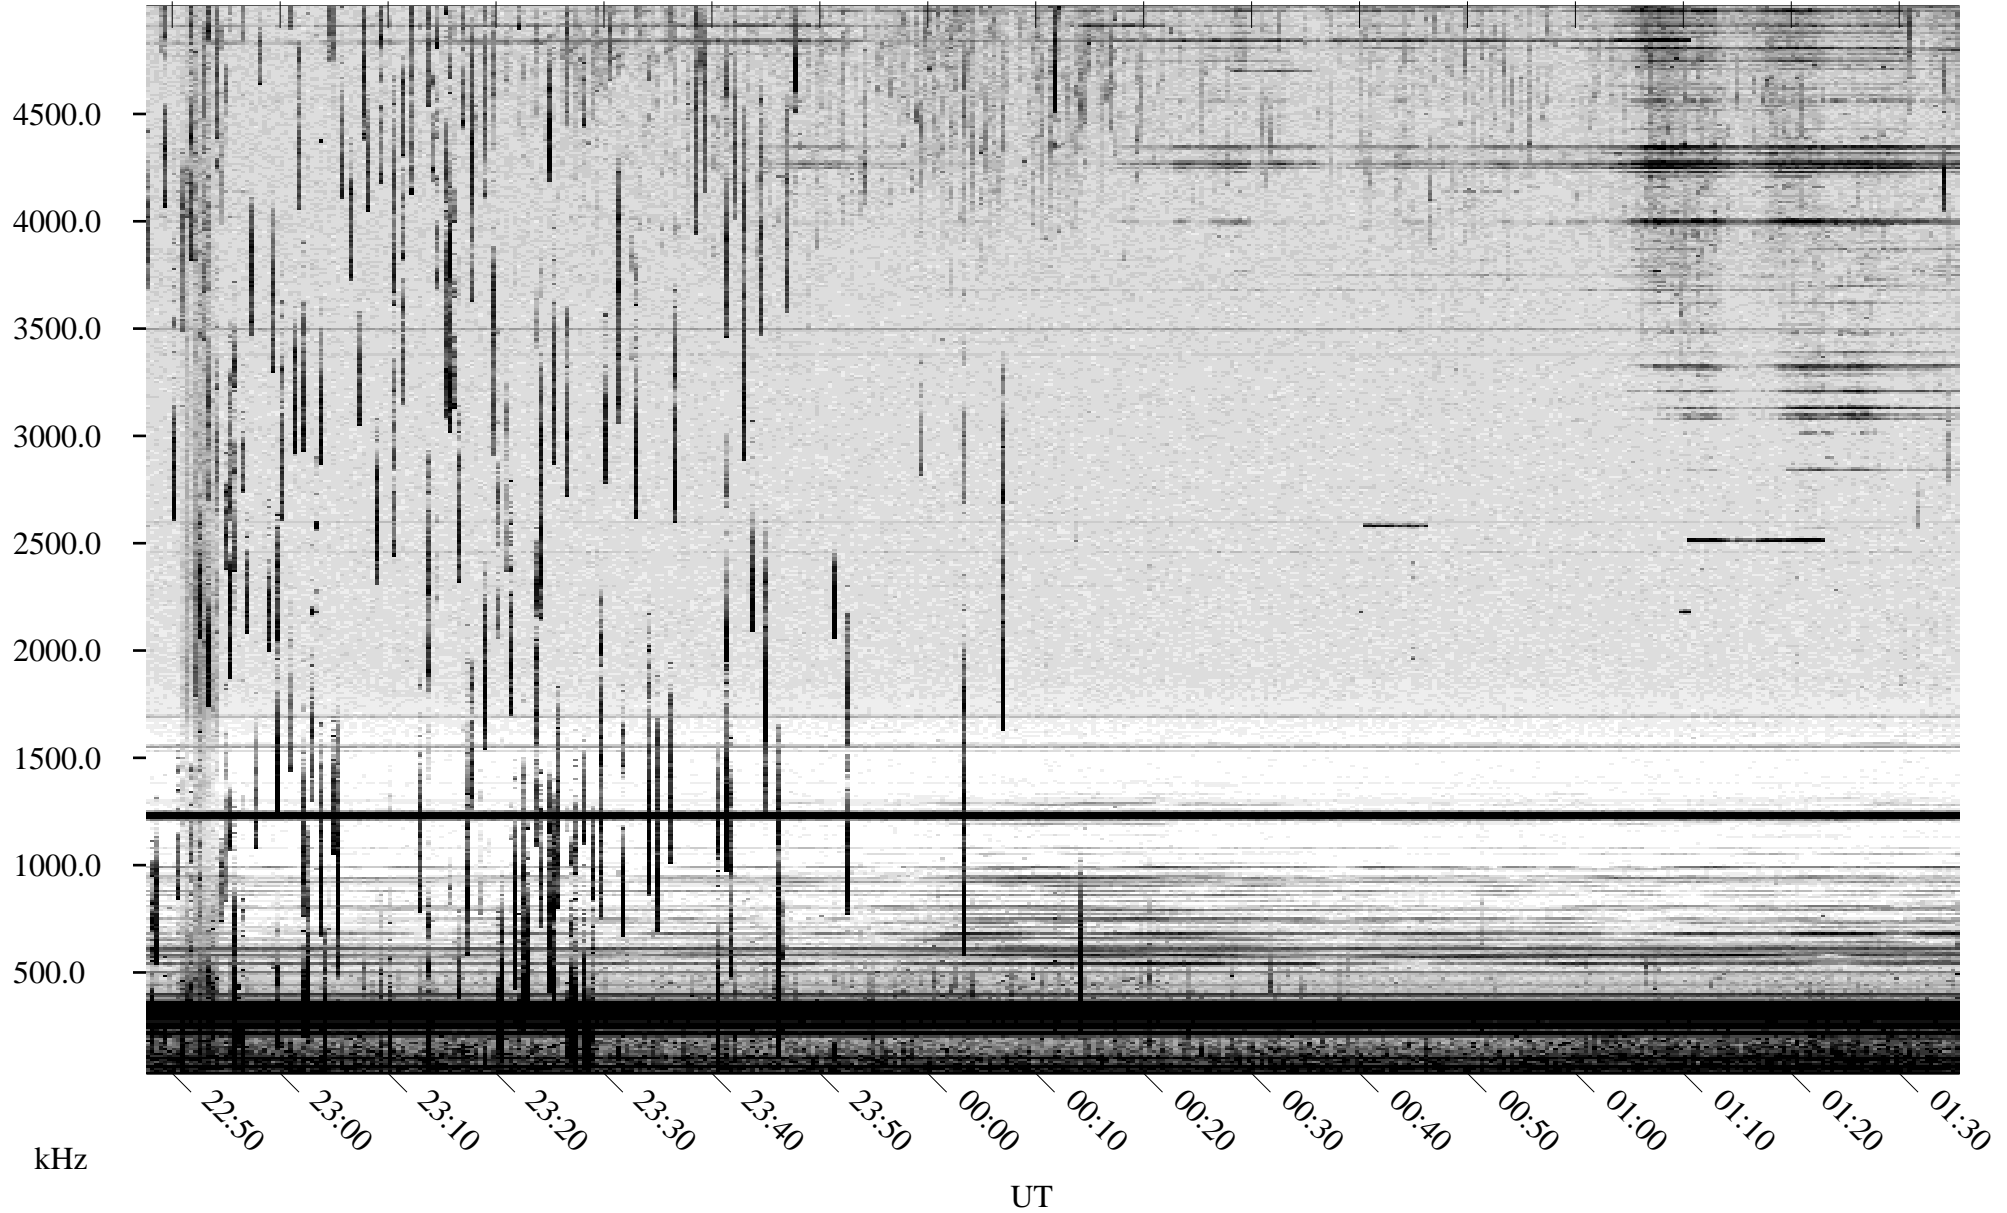

08/25/2003 Churchill, Manitoba

Linear Scale Black = 161 White = 15

ch032371.z00m max_12

Page 1

08/25/2003 Churchill, Manitoba

Linear Scale Black = 161 White = 15

ch032371.z00m max_12

Page 2

08/26/2003 Churchill, Manitoba

Linear Scale Black = 161 White = 15

ch03237l.z00m max_12

Page 3

08/26/2003 Churchill, Manitoba

Linear Scale Black = 161 White = 15

ch03237l.z00m max_12

Page 4

08/26/2003 Churchill, Manitoba

Linear Scale Black = 161 White = 15

ch032371.z00m max_12

Page 5

08/26/2003 Churchill, Manitoba

Linear Scale Black = 161 White = 15

ch032371.z00m max_12

Page 6

08/26/2003 Churchill, Manitoba

Linear Scale Black = 161 White = 15

ch032371.z00m max_12

Page 7

08/26/2003 Churchill, Manitoba

Linear Scale Black = 161 White = 15

ch032371.z00m max_12

Page 8