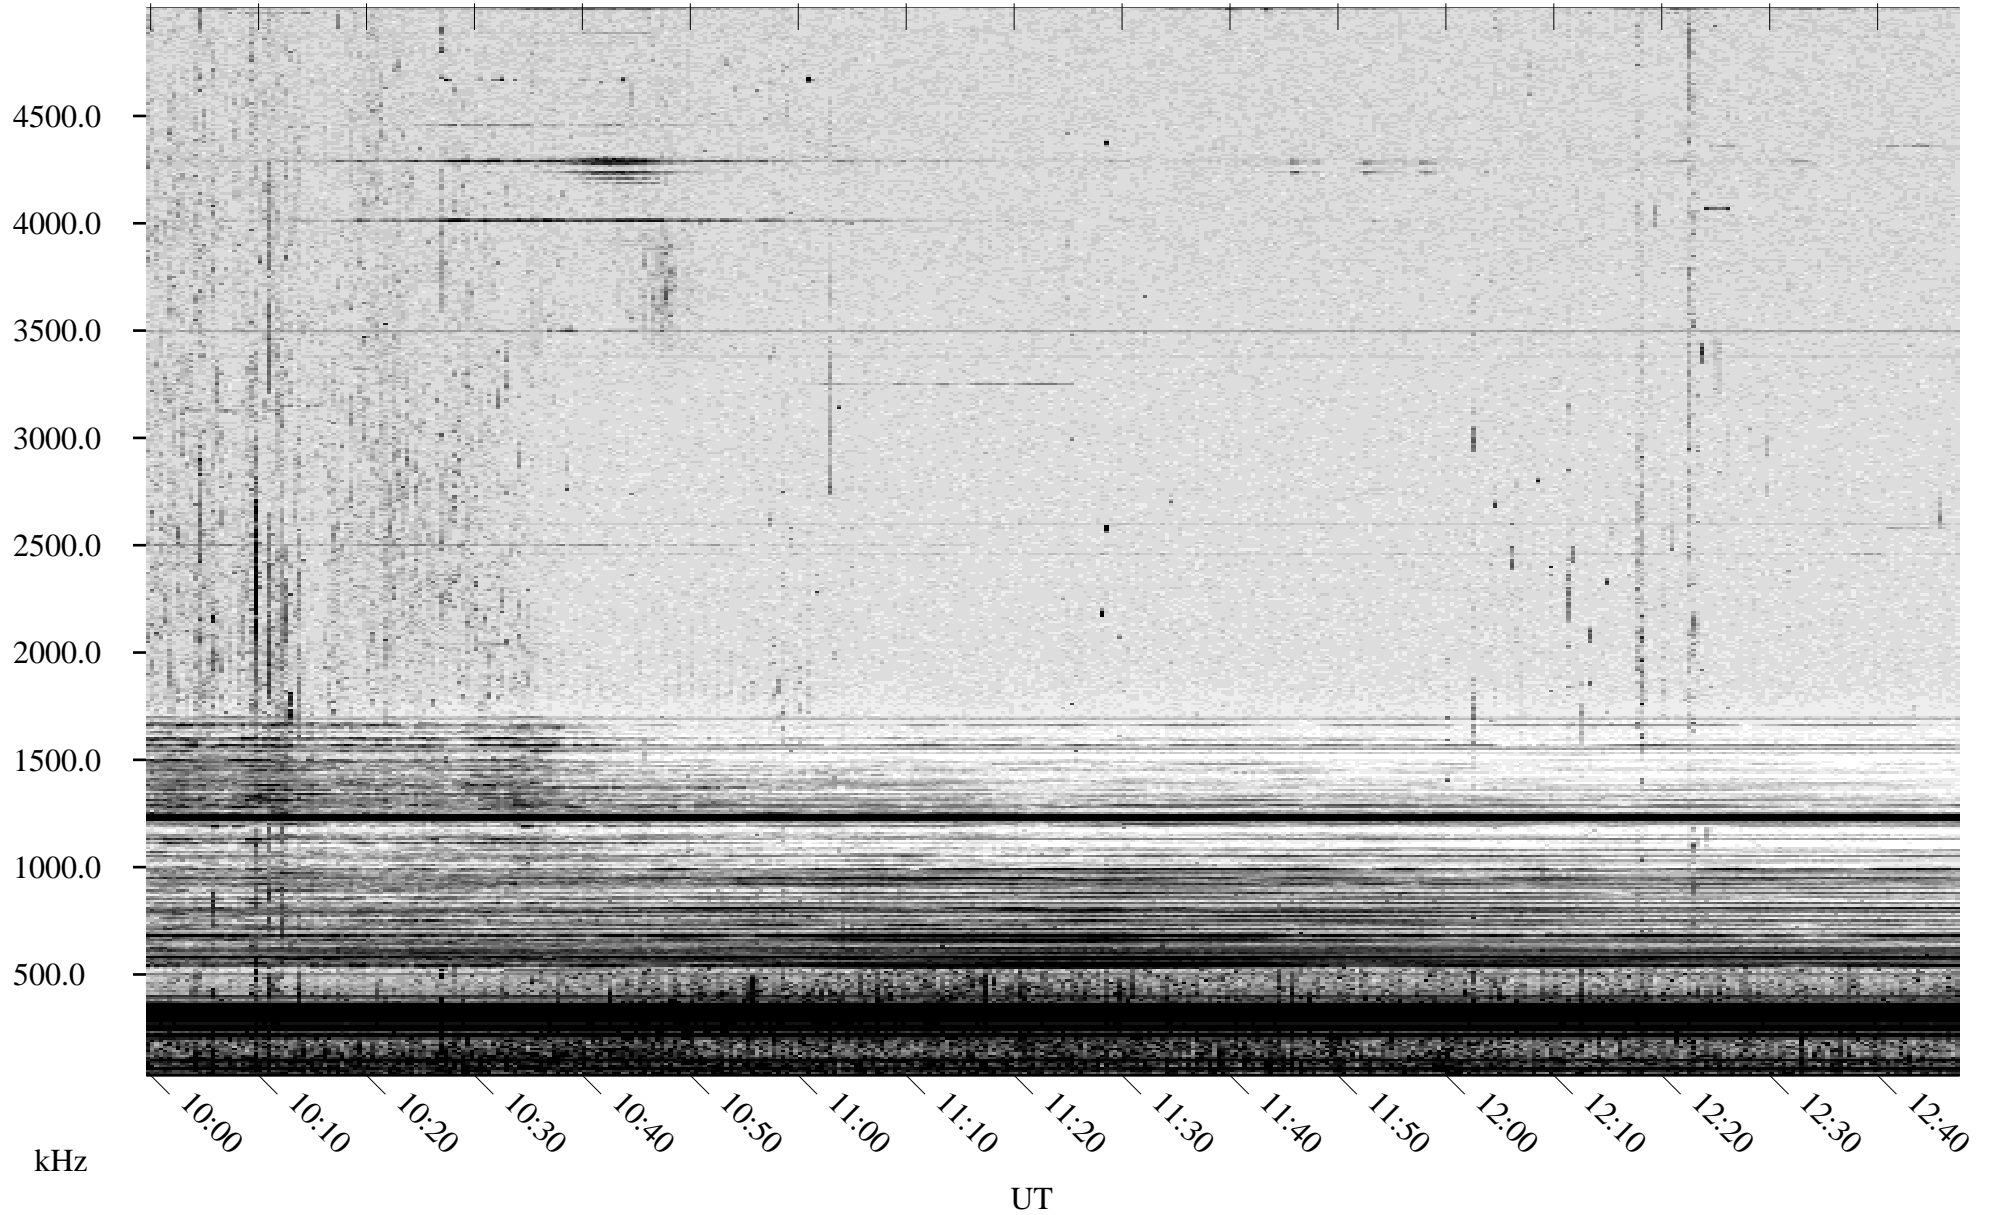

08/27/2003 Churchill, Manitoba

Linear Scale Black = 161 White = 15

ch03239l.z00m max_12

Page 1

08/27/2003 Churchill, Manitoba

Linear Scale Black = 161 White = 15

ch03239l.z00m max_12

Page 2

08/28/2003 Churchill, Manitoba

Linear Scale Black = 161 White = 15

ch03239l.z00m max_12

Page 3

08/28/2003 Churchill, Manitoba

Linear Scale Black = 161 White = 15

ch03239l.z00m max_12

Page 4

08/28/2003 Churchill, Manitoba

Linear Scale Black = 161 White = 15

ch03239l.z00m max_12

Page 5

08/28/2003 Churchill, Manitoba

Linear Scale Black = 161 White = 15

ch03239l.z00m max_12

Page 6

08/28/2003 Churchill, Manitoba

Linear Scale Black = 161 White = 15

ch03239l.z00m max_12

Page 7

08/28/2003 Churchill, Manitoba

Linear Scale Black = 161 White = 15

ch032391.z00m max_12