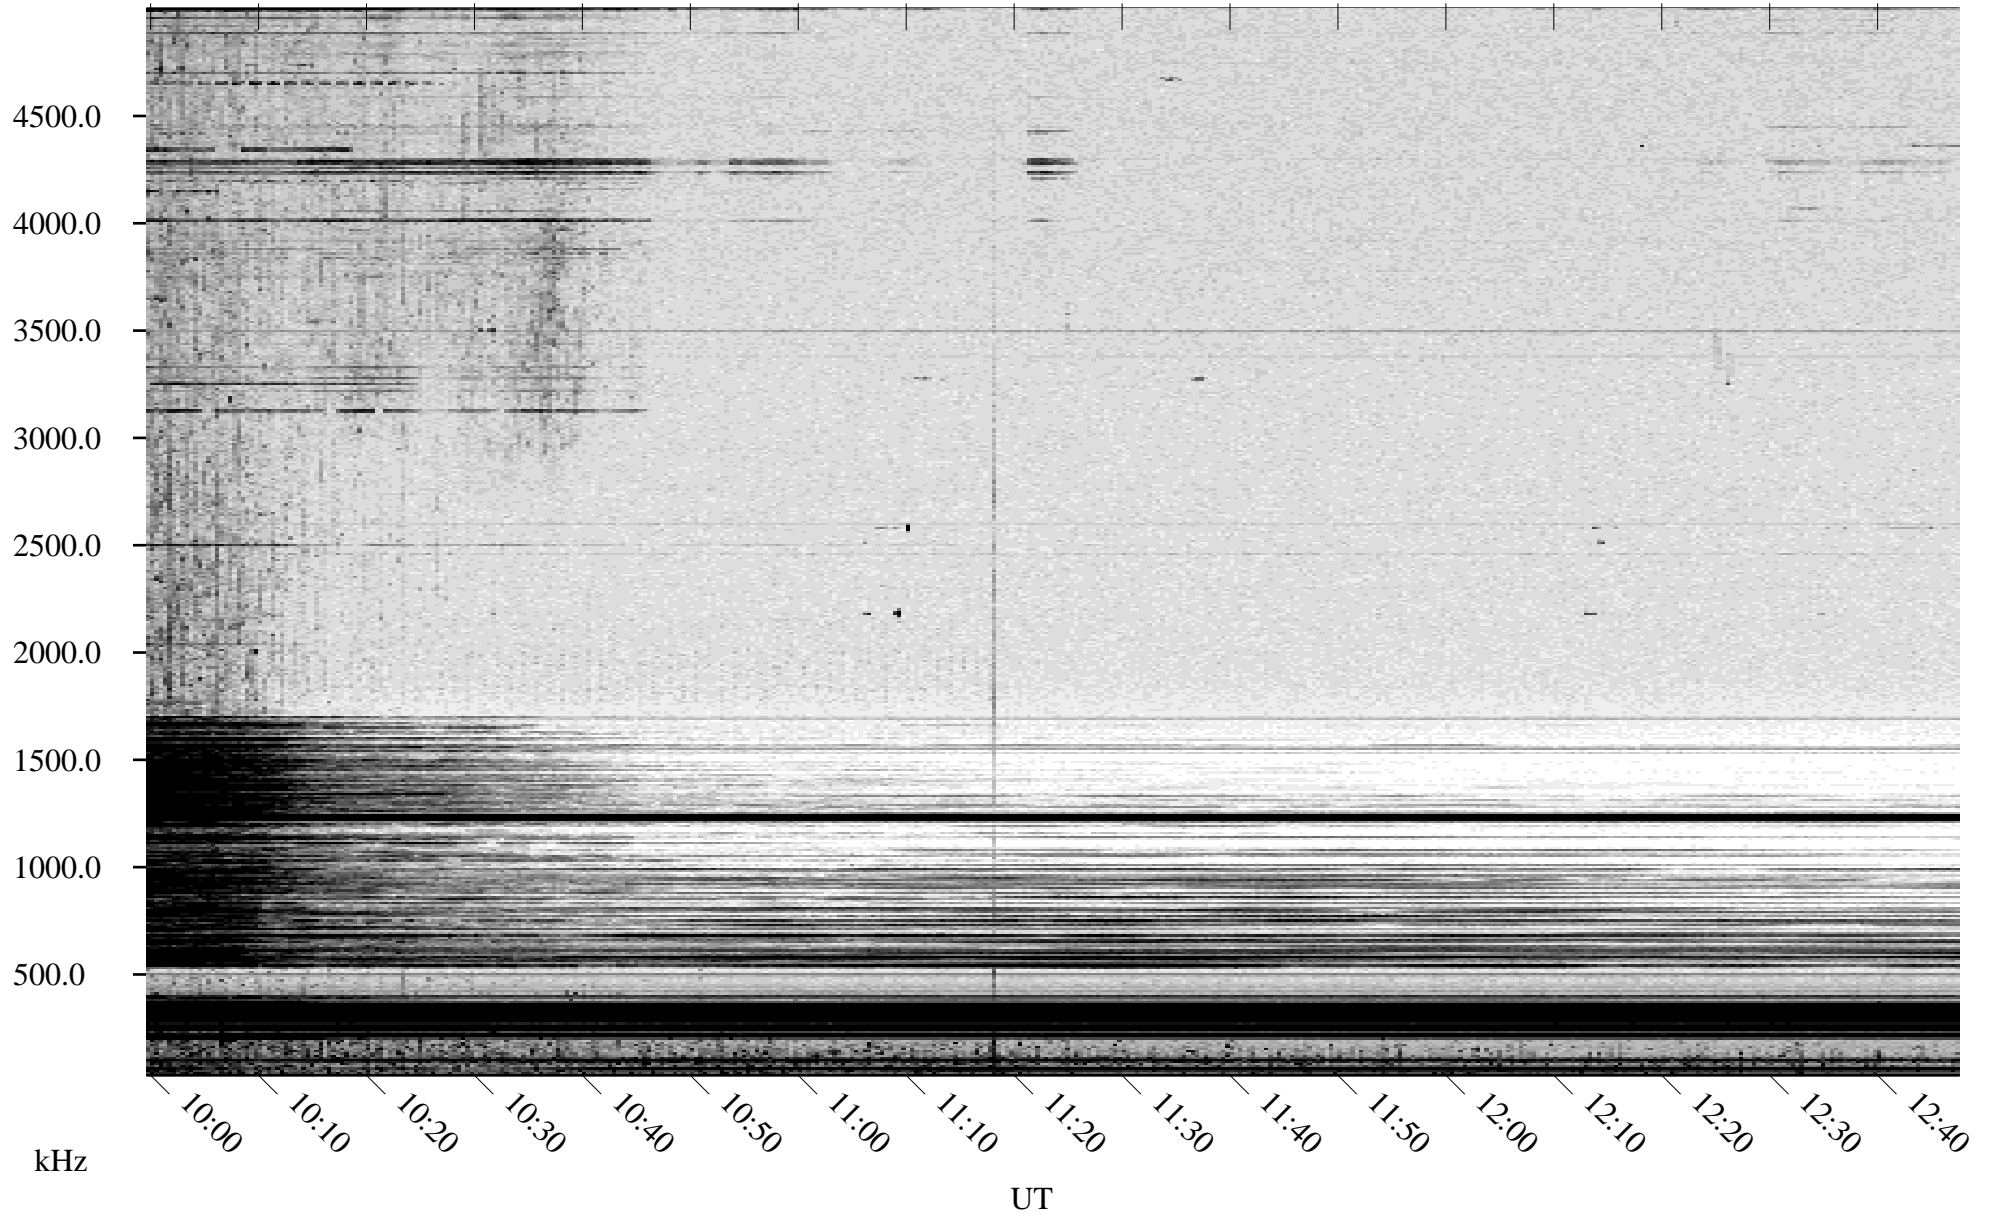

08/28/2003 Churchill, Manitoba

Linear Scale Black = 161 White = 15

ch03240l.z00m max_12

Page 1

08/28/2003 Churchill, Manitoba

Linear Scale Black = 161 White = 15

ch03240l.z00m max_12

Page 2

08/29/2003 Churchill, Manitoba

Linear Scale Black = 161 White = 15

ch03240l.z00m max_12

Page 3

08/29/2003 Churchill, Manitoba

Linear Scale Black = 161 White = 15

ch03240l.z00m max_12

Page 4

08/29/2003 Churchill, Manitoba

Linear Scale Black = 161 White = 15

ch03240l.z00m max_12

Page 5

08/29/2003 Churchill, Manitoba

Linear Scale Black = 161 White = 15

ch03240l.z00m max_12

08/29/2003 Churchill, Manitoba

Linear Scale Black = 161 White = 15

ch03240l.z00m max_12

Page 7

08/29/2003 Churchill, Manitoba

Linear Scale Black = 161 White = 15

ch03240l.z00m max_12

Page 8