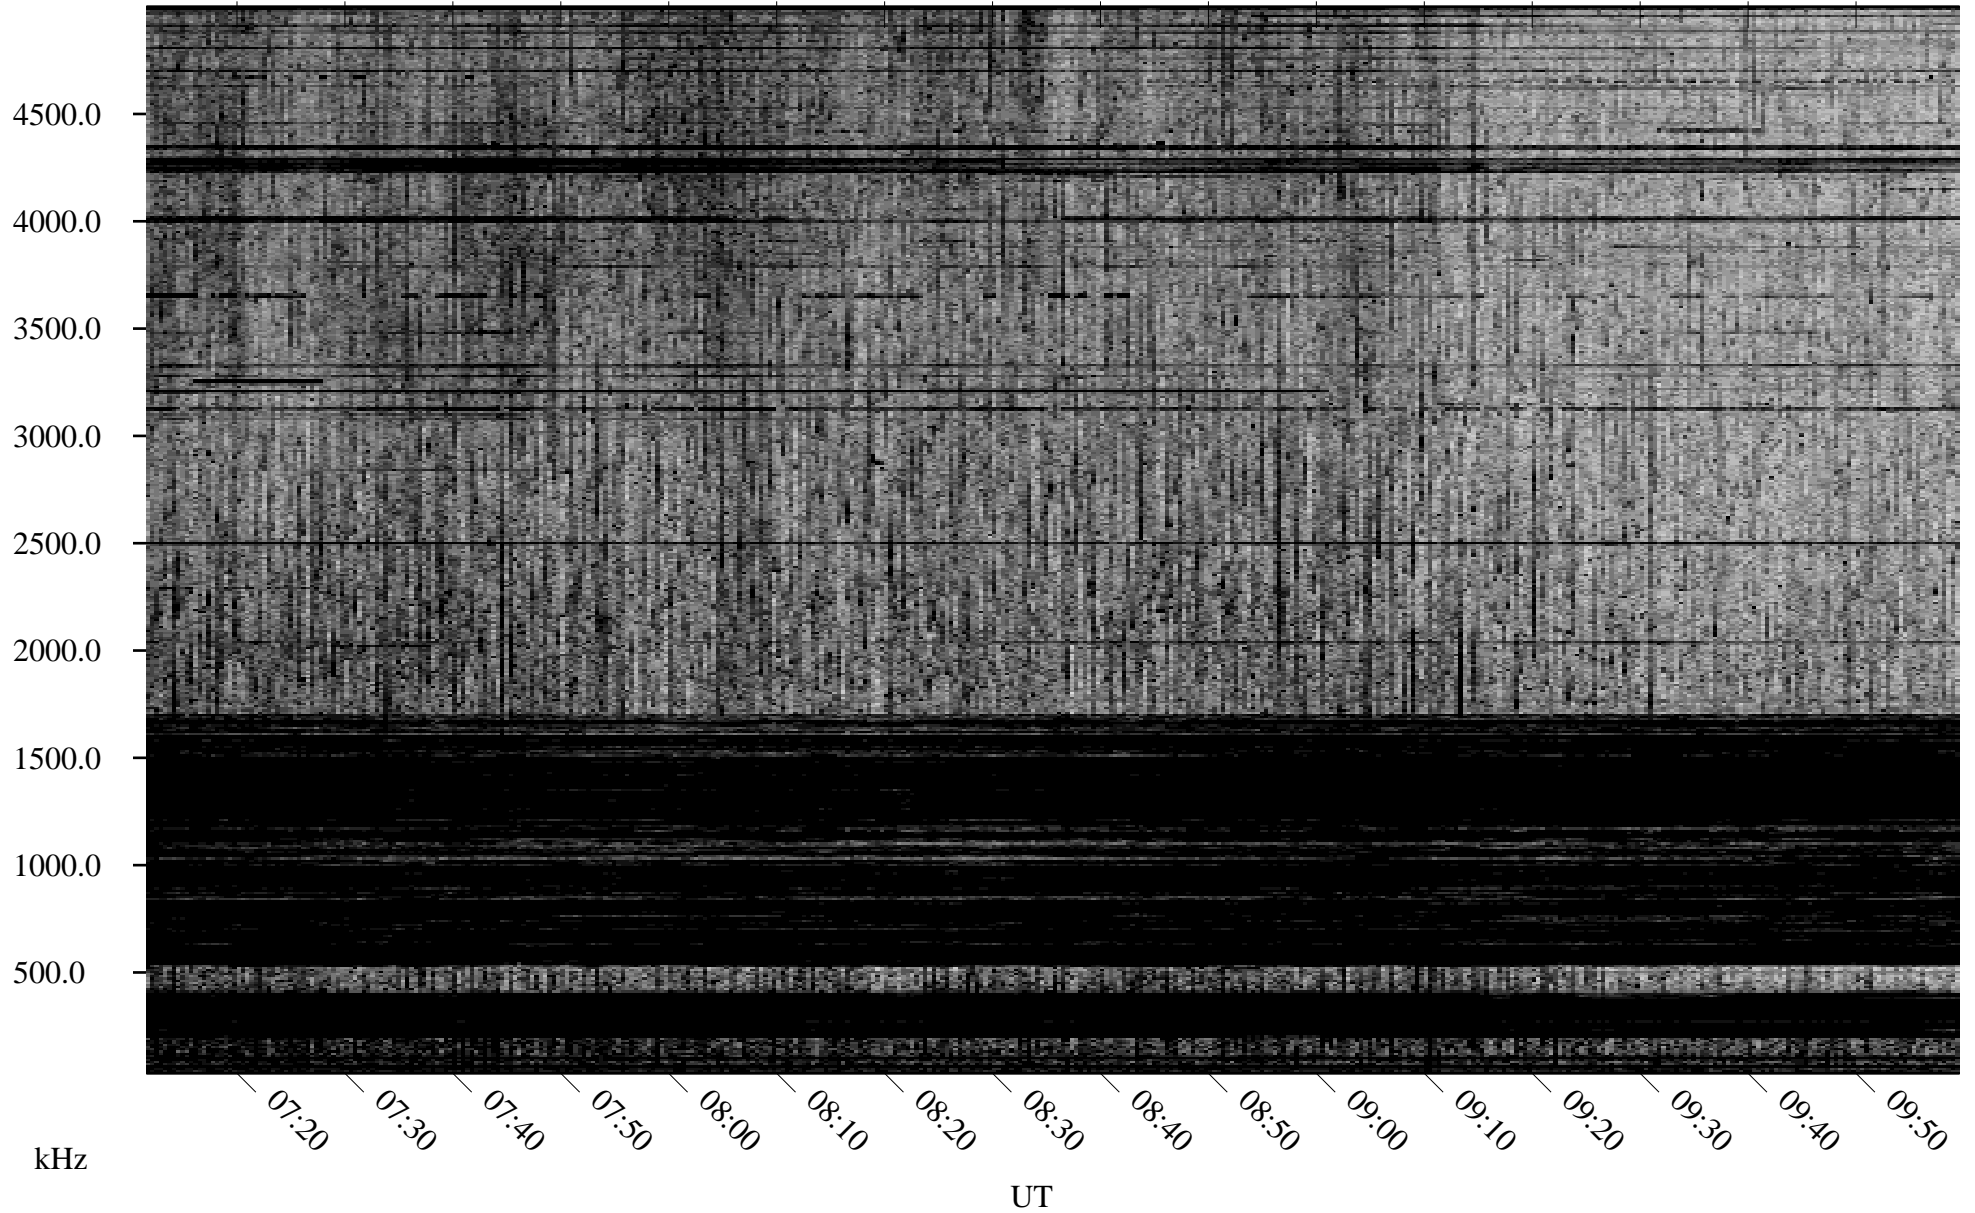

08/28/2003 Churchill, Manitoba

Linear Scale Black = 161 White = 15

ch03240l.z00m max_12

Page 1

08/28/2003 Churchill, Manitoba

Linear Scale Black = 161 White = 15

ch03240l.z00m max_12

Page 2

08/29/2003 Churchill, Manitoba

Linear Scale Black = 161 White = 15

ch03240l.z00m max_12

Page 3

08/29/2003 Churchill, Manitoba

Linear Scale Black = 161 White = 15

ch03240l.z00m max_12

Page 4

08/29/2003 Churchill, Manitoba

Linear Scale Black = 161 White = 15

ch03240l.z00m max_12

Page 5

08/29/2003 Churchill, Manitoba

Linear Scale Black = 161 White = 15

ch03240l.z00m max_12

08/29/2003 Churchill, Manitoba

Linear Scale Black = 161 White = 15

ch03240l.z00m max_12

Page 7

08/29/2003 Churchill, Manitoba

Linear Scale Black = 161 White = 15

ch03240l.z00m max_12

Page 8