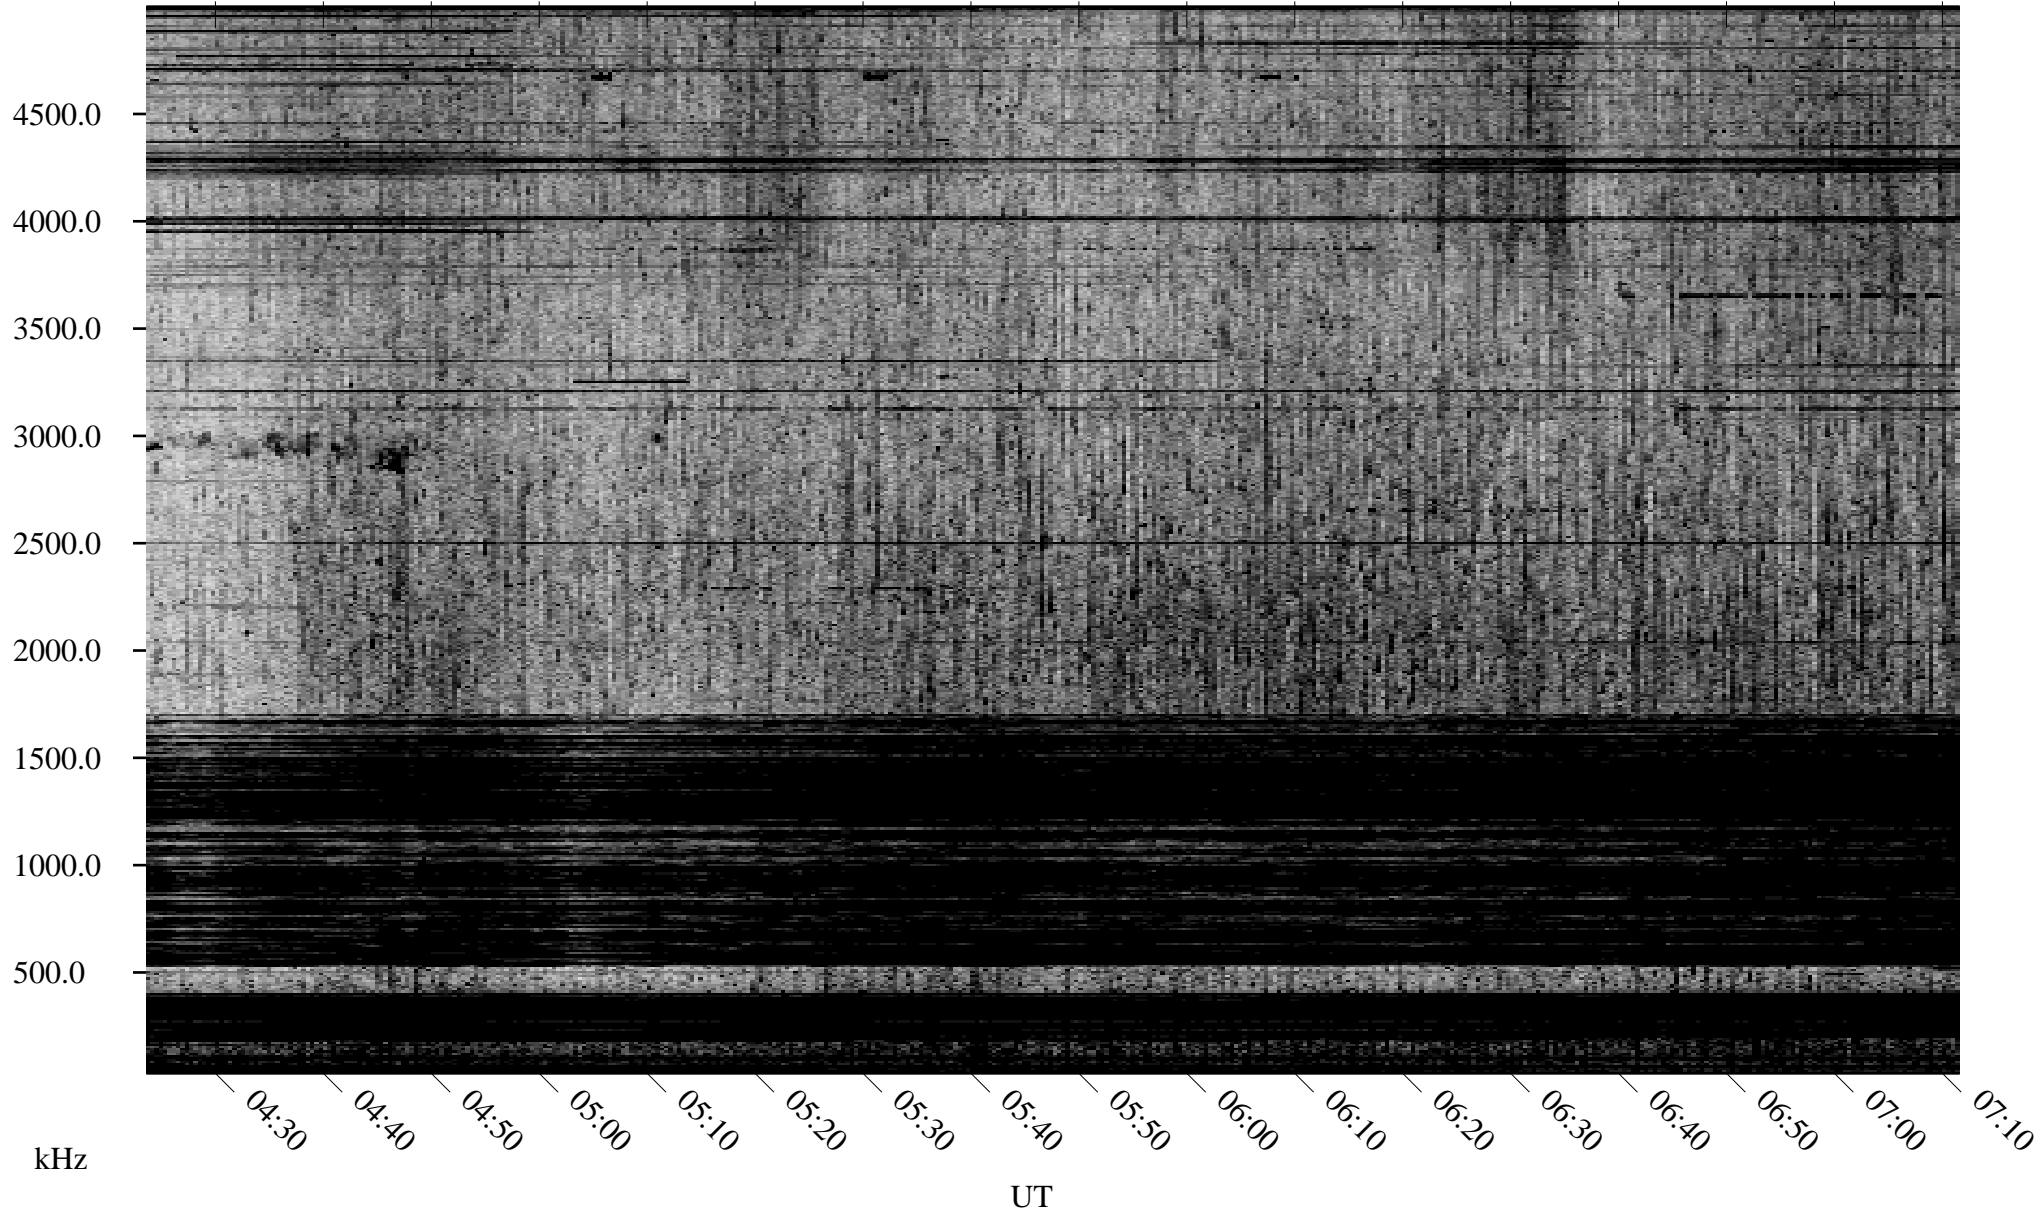

08/28/2003 Churchill, Manitoba

Linear Scale Black = 161 White = 15

ch03240l.z00m max_12

Page 1

08/28/2003 Churchill, Manitoba

Linear Scale Black = 161 White = 15

ch03240l.z00m max_12

Page 2

08/29/2003 Churchill, Manitoba

Linear Scale Black = 161 White = 15

ch03240l.z00m max_12

Page 3

08/29/2003 Churchill, Manitoba

Linear Scale Black = 161 White = 15

ch03240l.z00m max_12

Page 4

08/29/2003 Churchill, Manitoba

Linear Scale Black = 161 White = 15

ch03240l.z00m max_12

Page 5

08/29/2003 Churchill, Manitoba

Linear Scale Black = 161 White = 15

ch03240l.z00m max_12

08/29/2003 Churchill, Manitoba

Linear Scale Black = 161 White = 15

ch03240l.z00m max_12

Page 7

08/29/2003 Churchill, Manitoba

Linear Scale Black = 161 White = 15

ch03240l.z00m max_12

Page 8