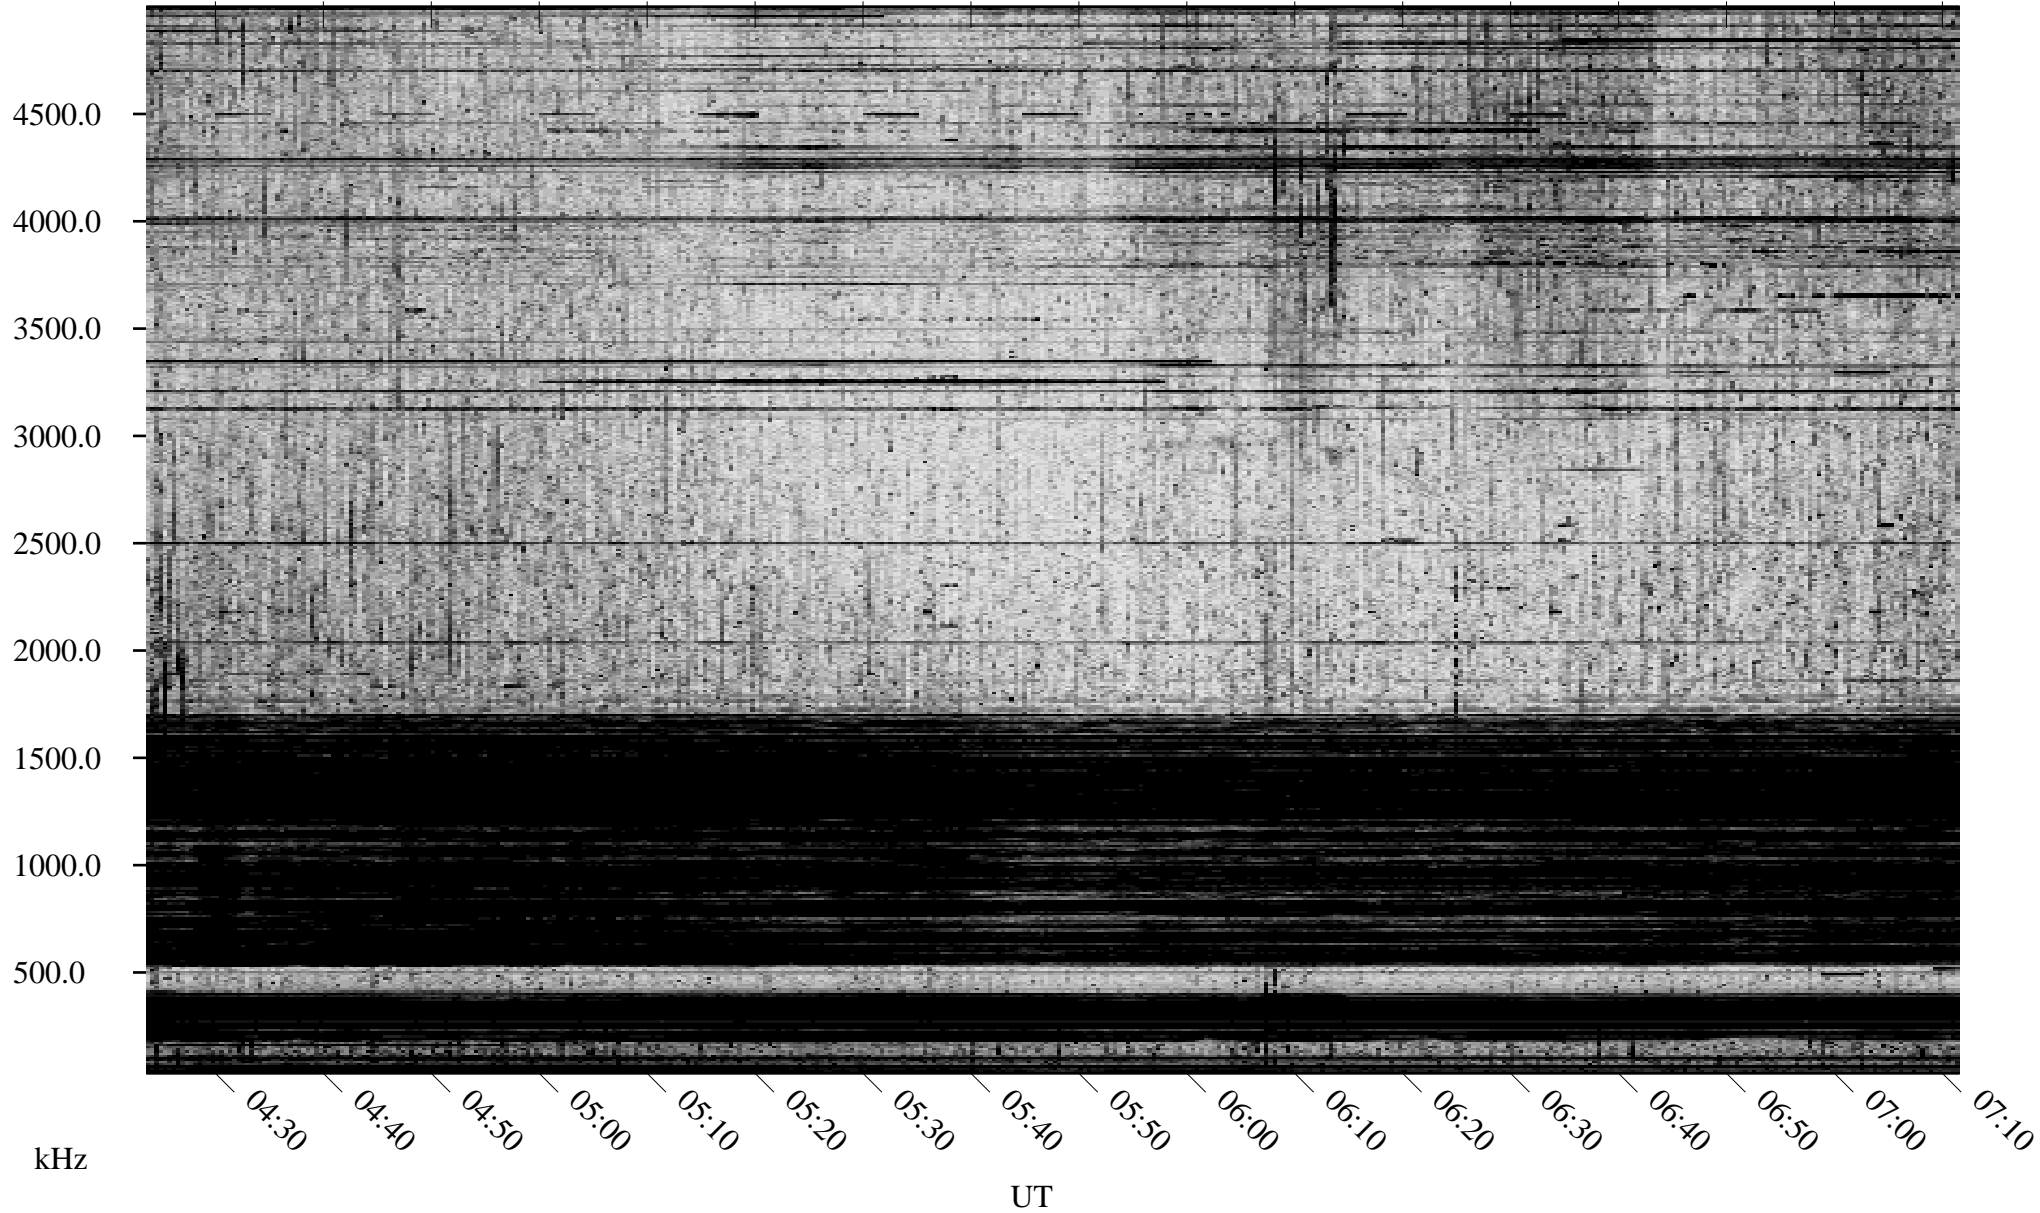

# 08/30/2003 Churchill, Manitoba

Linear Scale    Black = 161    White = 15

ch03242l.z00m max\_12

Page 1

# 08/30/2003 Churchill, Manitoba

Linear Scale    Black = 161    White = 15

ch03242l.z00m max\_12

Page 2

# 08/31/2003 Churchill, Manitoba

Linear Scale    Black = 161    White = 15

ch03242l.z00m max\_12

Page 3

# 08/31/2003 Churchill, Manitoba

Linear Scale    Black = 161    White = 15

ch03242l.z00m max\_12

Page 4