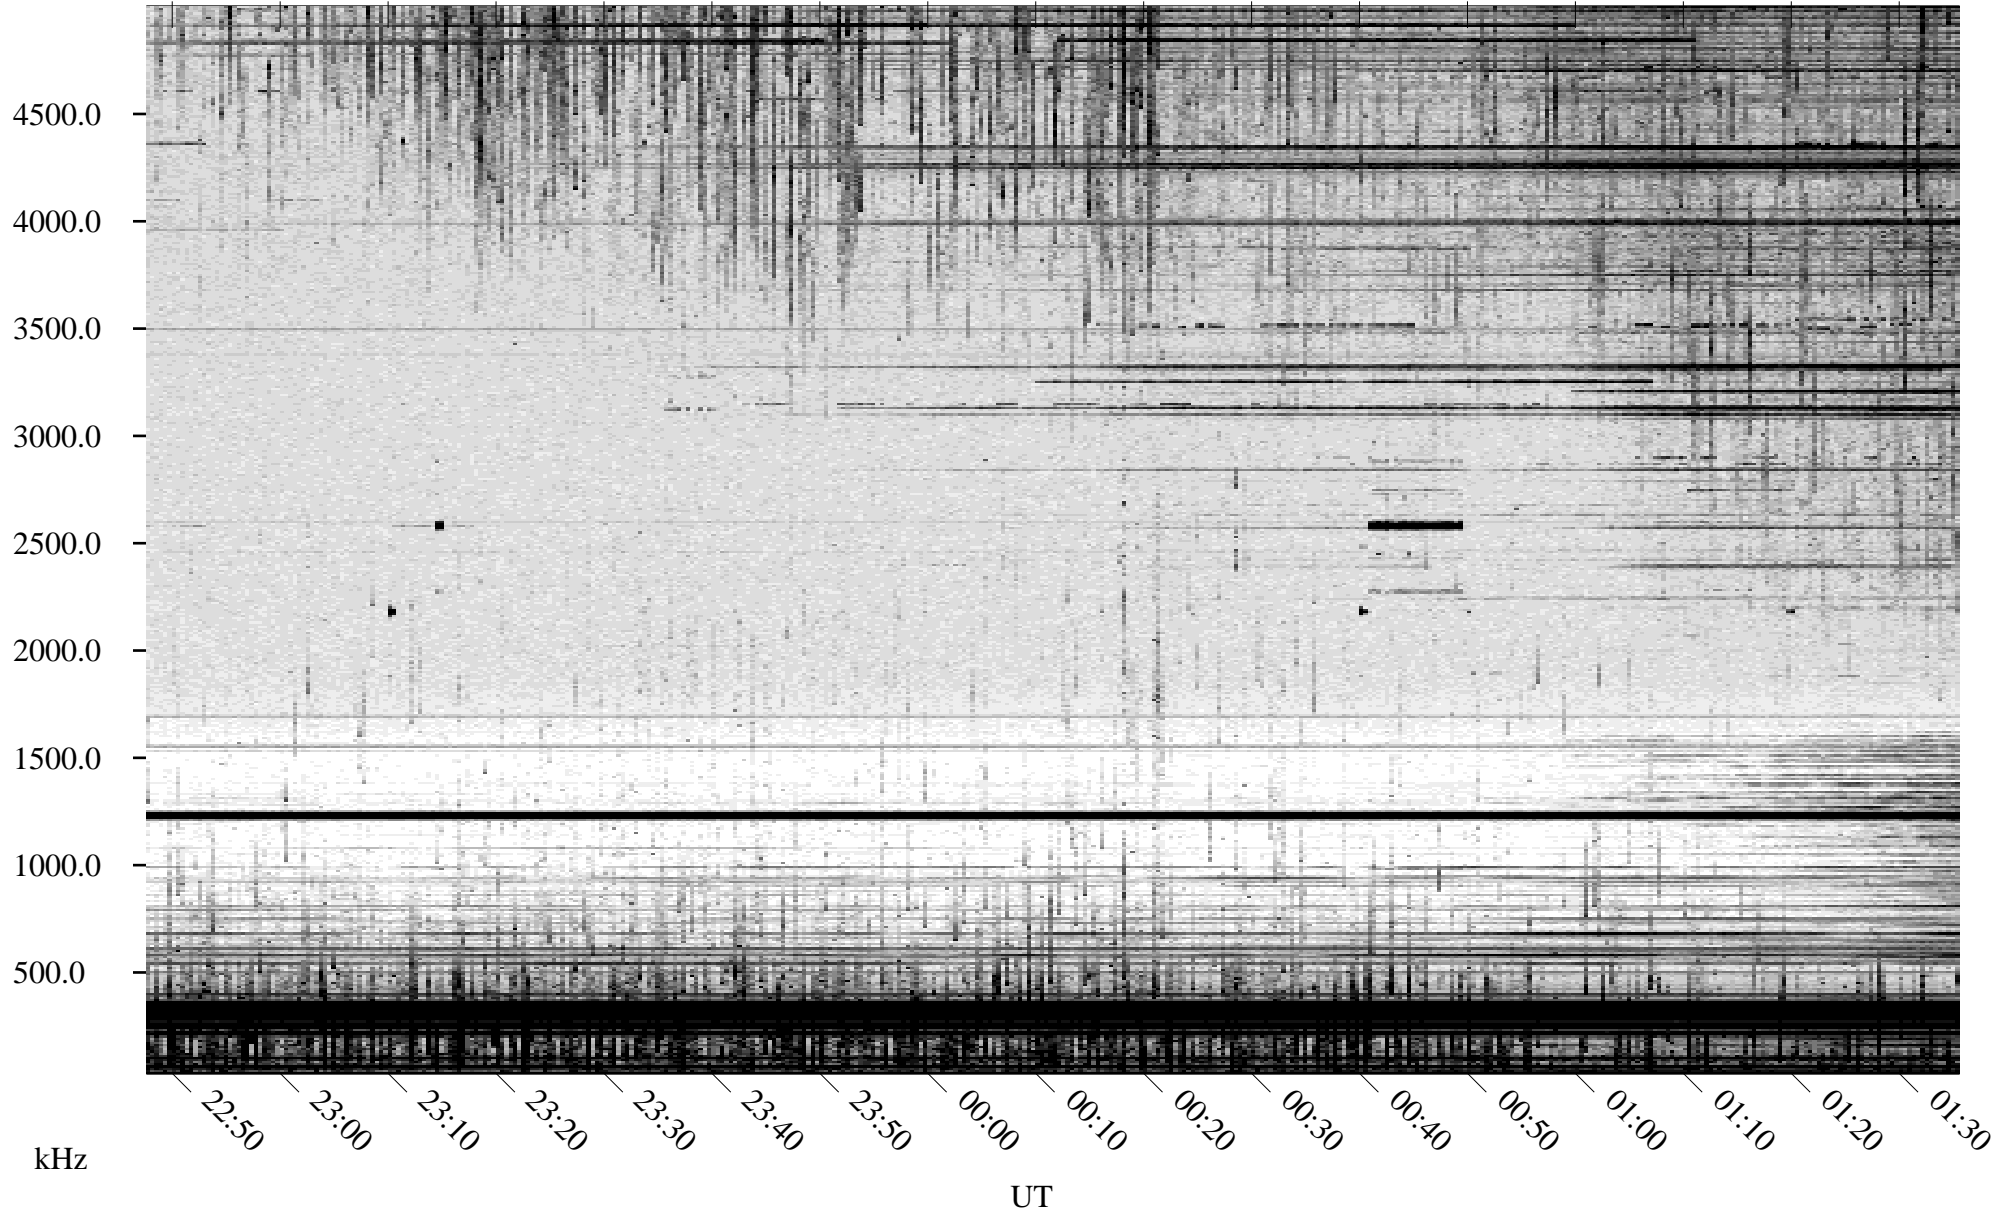

# 08/30/2003 Churchill, Manitoba

Linear Scale    Black = 161    White = 15

ch03242l.z00m max\_12

Page 1

# 08/30/2003 Churchill, Manitoba

Linear Scale    Black = 161    White = 15

ch03242l.z00m max\_12

Page 2

# 08/31/2003 Churchill, Manitoba

Linear Scale    Black = 161    White = 15

ch03242l.z00m max\_12

Page 3

# 08/31/2003 Churchill, Manitoba

Linear Scale    Black = 161    White = 15

ch03242l.z00m max\_12

Page 4