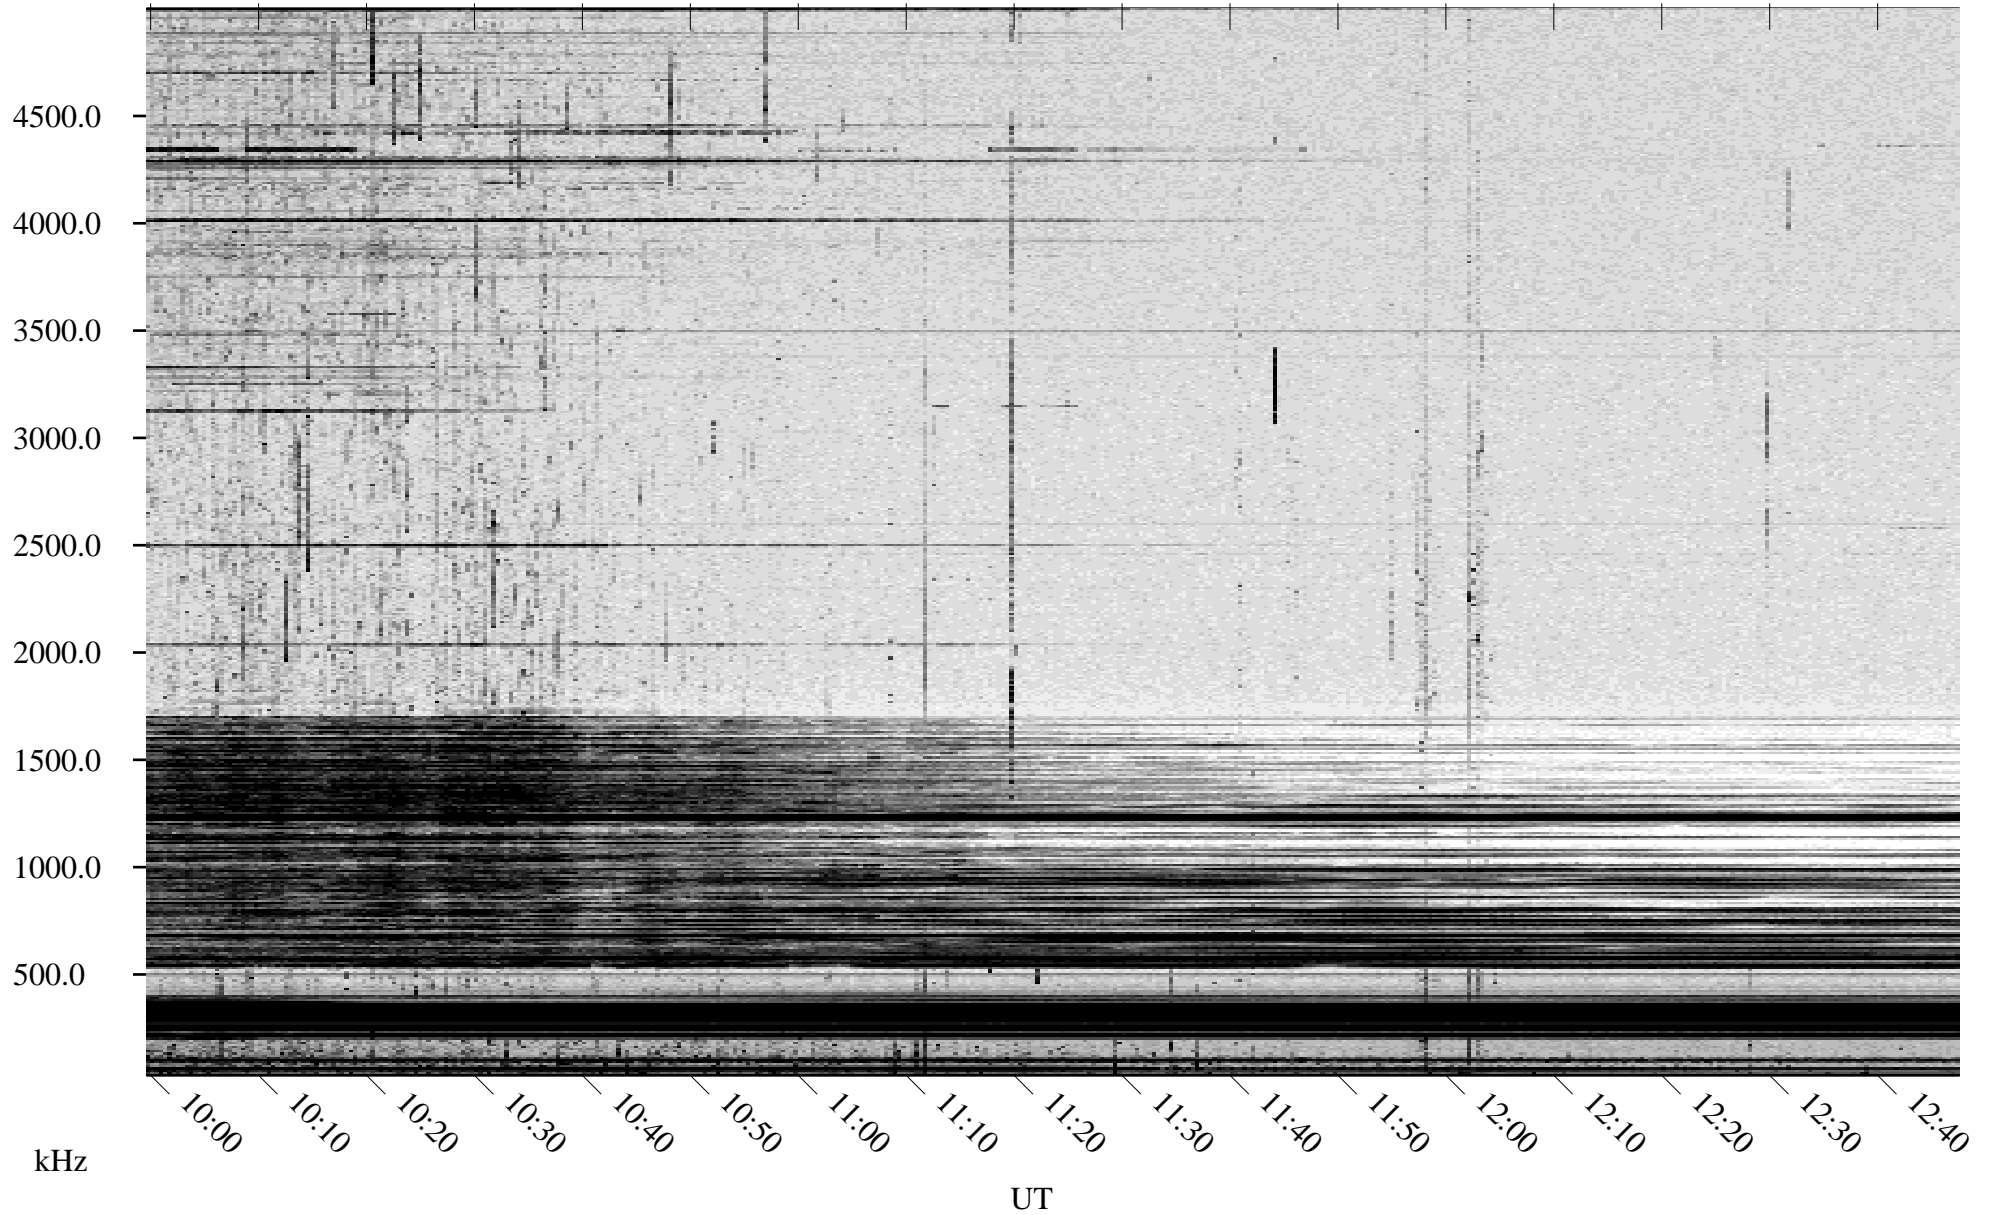

# 08/31/2003 Churchill, Manitoba

Linear Scale    Black = 161    White = 15

ch03242l.z00m max\_12

Page 5

# 08/31/2003 Churchill, Manitoba

Linear Scale    Black = 161    White = 15

ch03242l.z00m max\_12

Page 6

# 08/31/2003 Churchill, Manitoba

Linear Scale    Black = 161    White = 15

ch03242l.z00m max\_12

Page 7

# 08/31/2003 Churchill, Manitoba

Linear Scale    Black = 161    White = 15

ch03242l.z00m max\_12