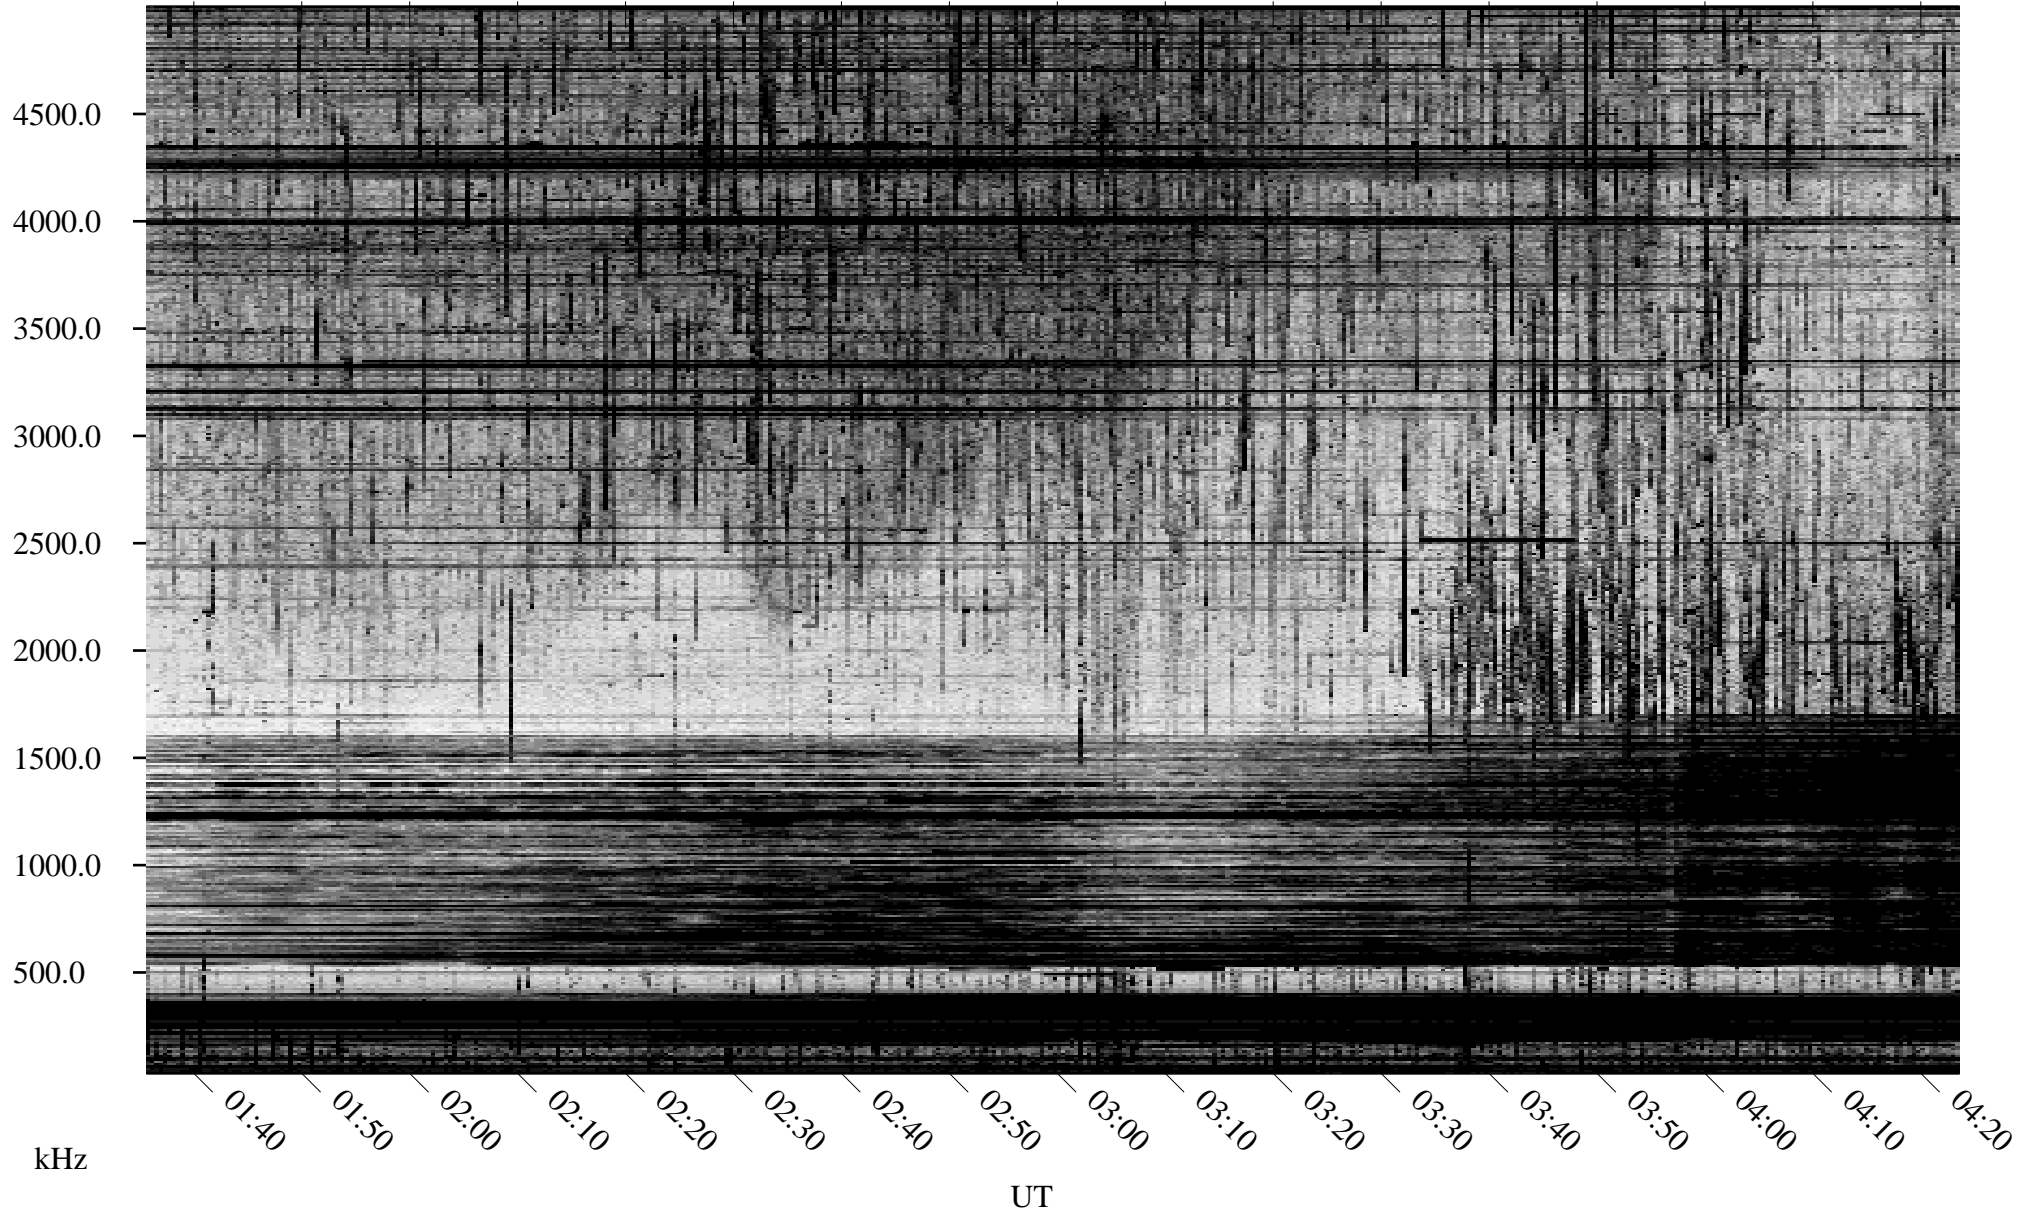

# 08/30/2003 Churchill, Manitoba

Linear Scale    Black = 161    White = 15

ch03242l.z00m max\_12

Page 1

# 08/30/2003 Churchill, Manitoba

Linear Scale    Black = 161    White = 15

ch03242l.z00m max\_12

Page 2

# 08/31/2003 Churchill, Manitoba

Linear Scale    Black = 161    White = 15

ch03242l.z00m max\_12

Page 3

# 08/31/2003 Churchill, Manitoba

Linear Scale    Black = 161    White = 15

ch03242l.z00m max\_12

Page 4