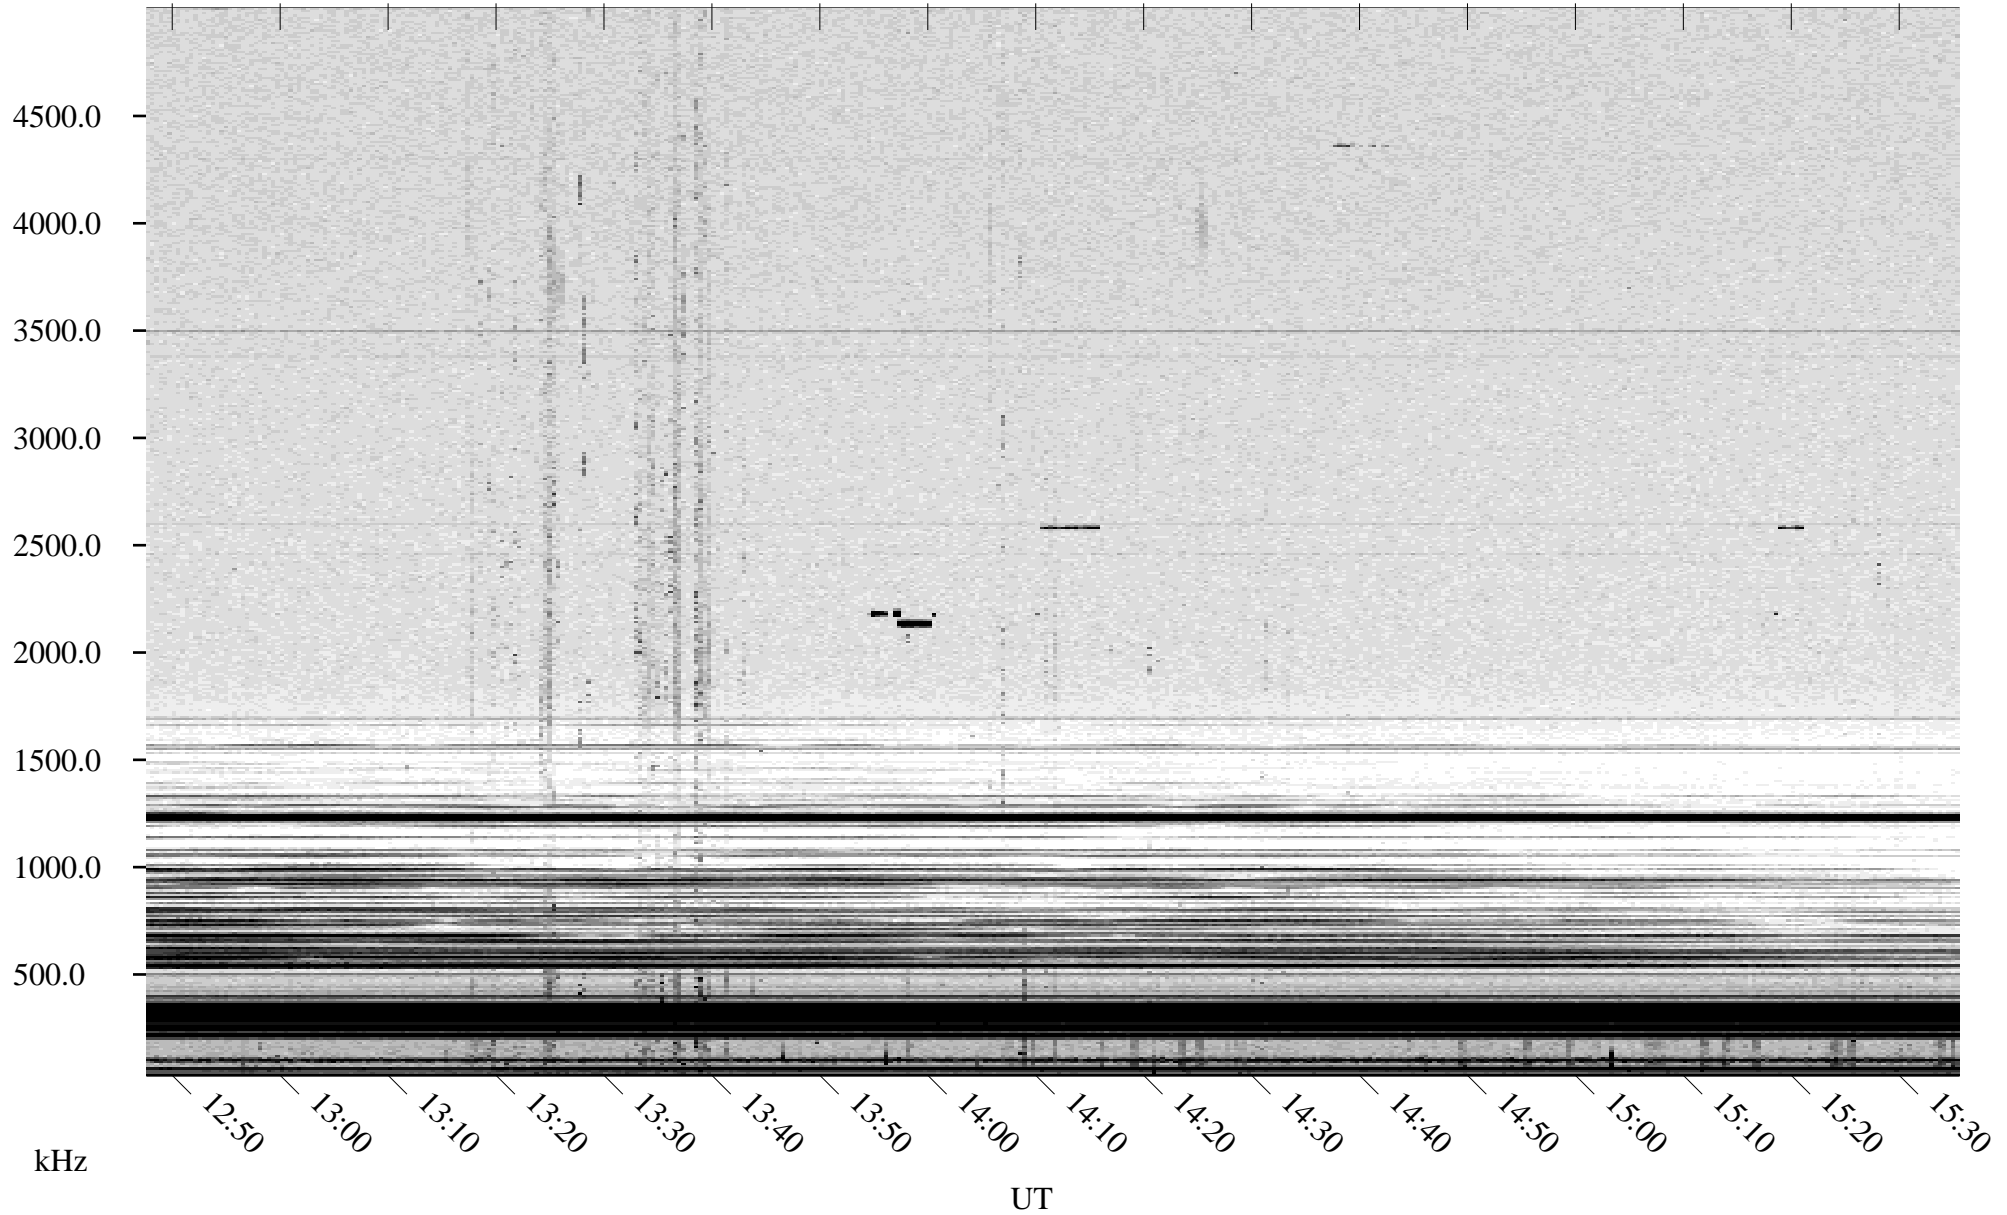

# 08/31/2003 Churchill, Manitoba

Linear Scale    Black = 161    White = 15

ch03242l.z00m max\_12

Page 6

# 08/31/2003 Churchill, Manitoba

Linear Scale    Black = 161    White = 15

ch03242l.z00m max\_12

Page 7

# 08/31/2003 Churchill, Manitoba

Linear Scale    Black = 161    White = 15

ch03242l.z00m max\_12