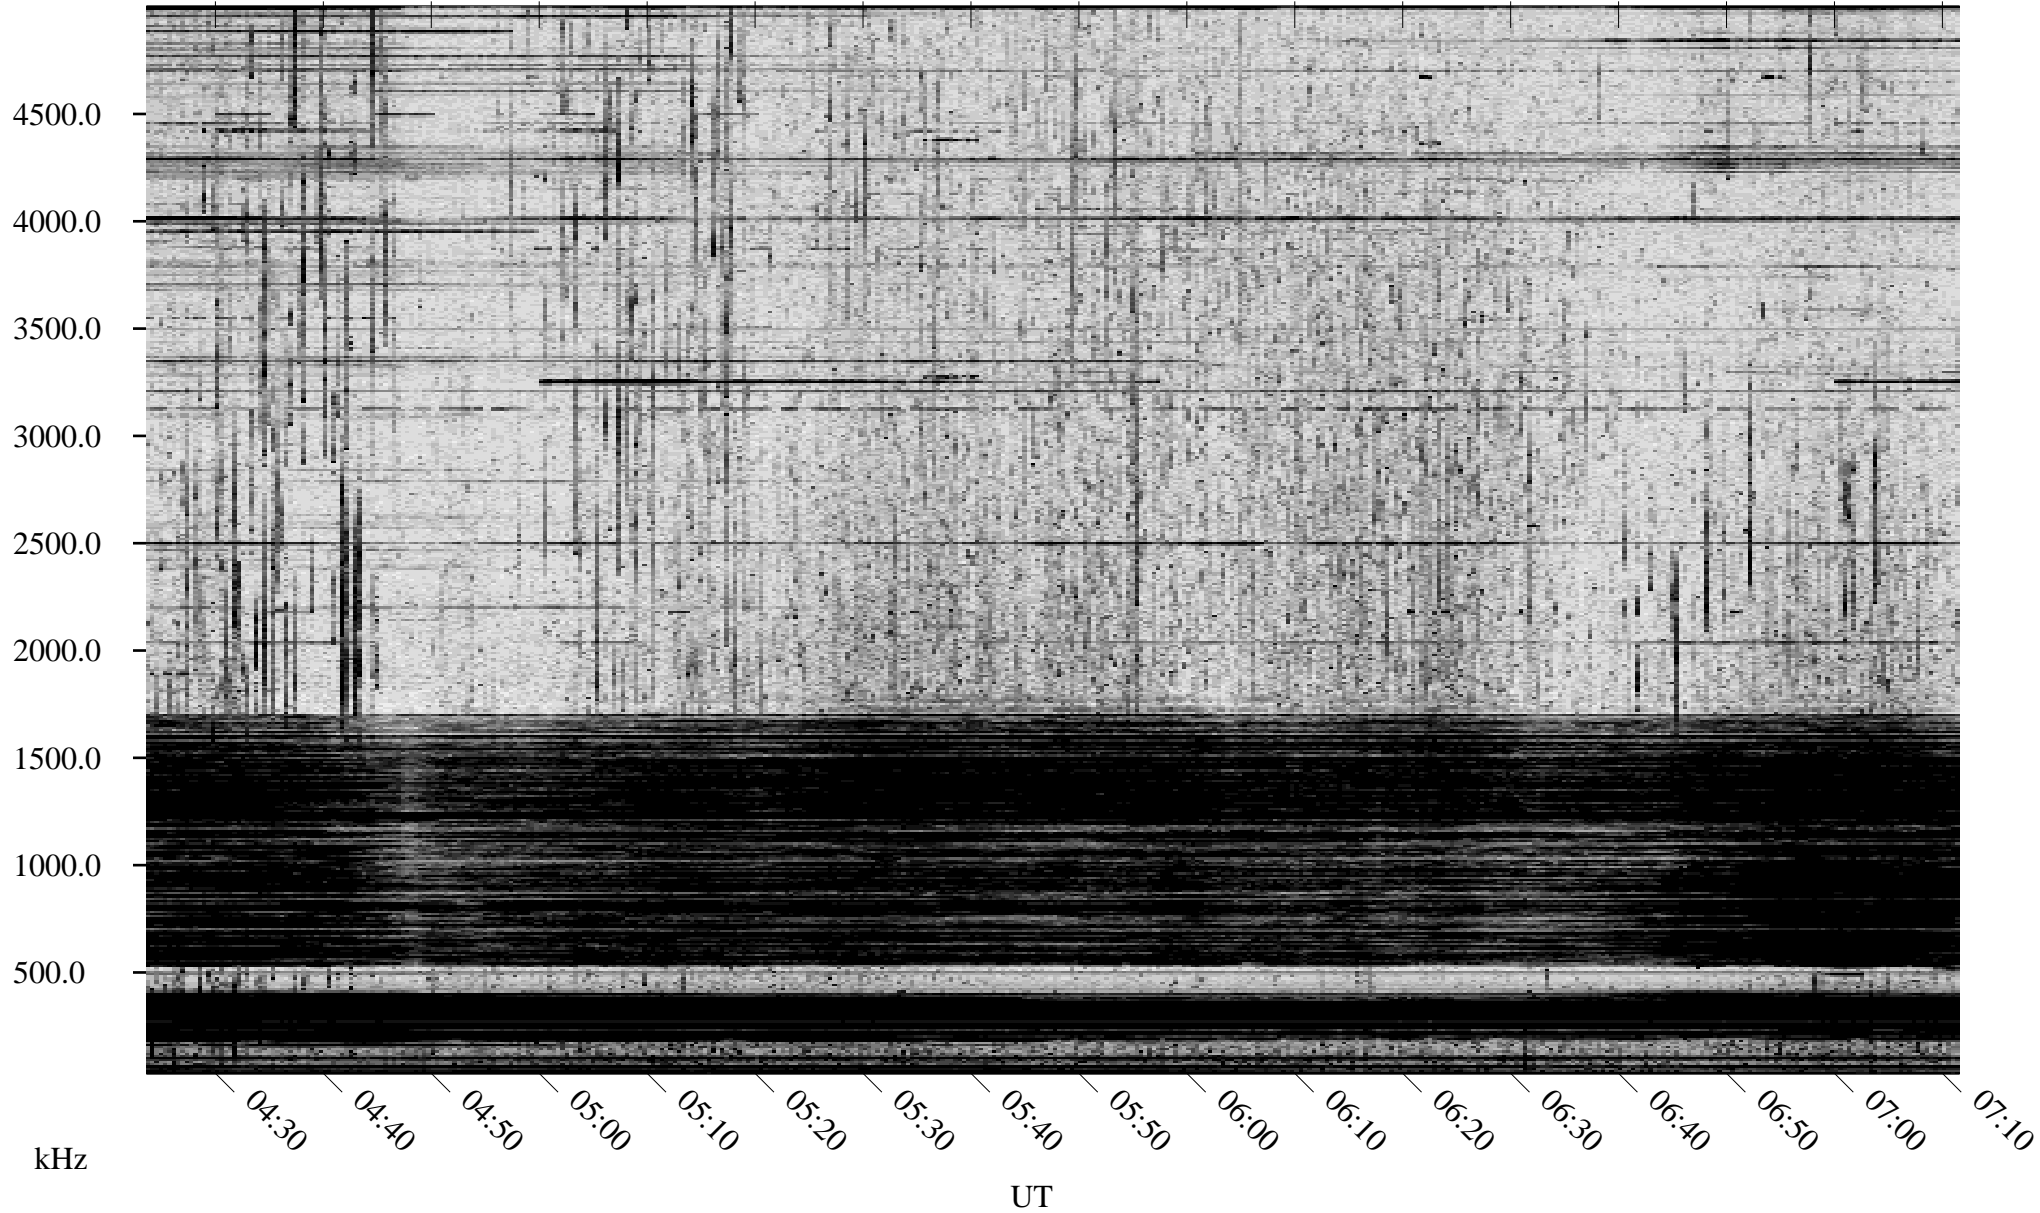

# 09/01/2003 Churchill, Manitoba

Linear Scale    Black = 161    White = 15

ch03243l.z00m max\_12

Page 3

# 09/01/2003 Churchill, Manitoba

Linear Scale    Black = 161    White = 15

ch032431.z00m max\_12

Page 4