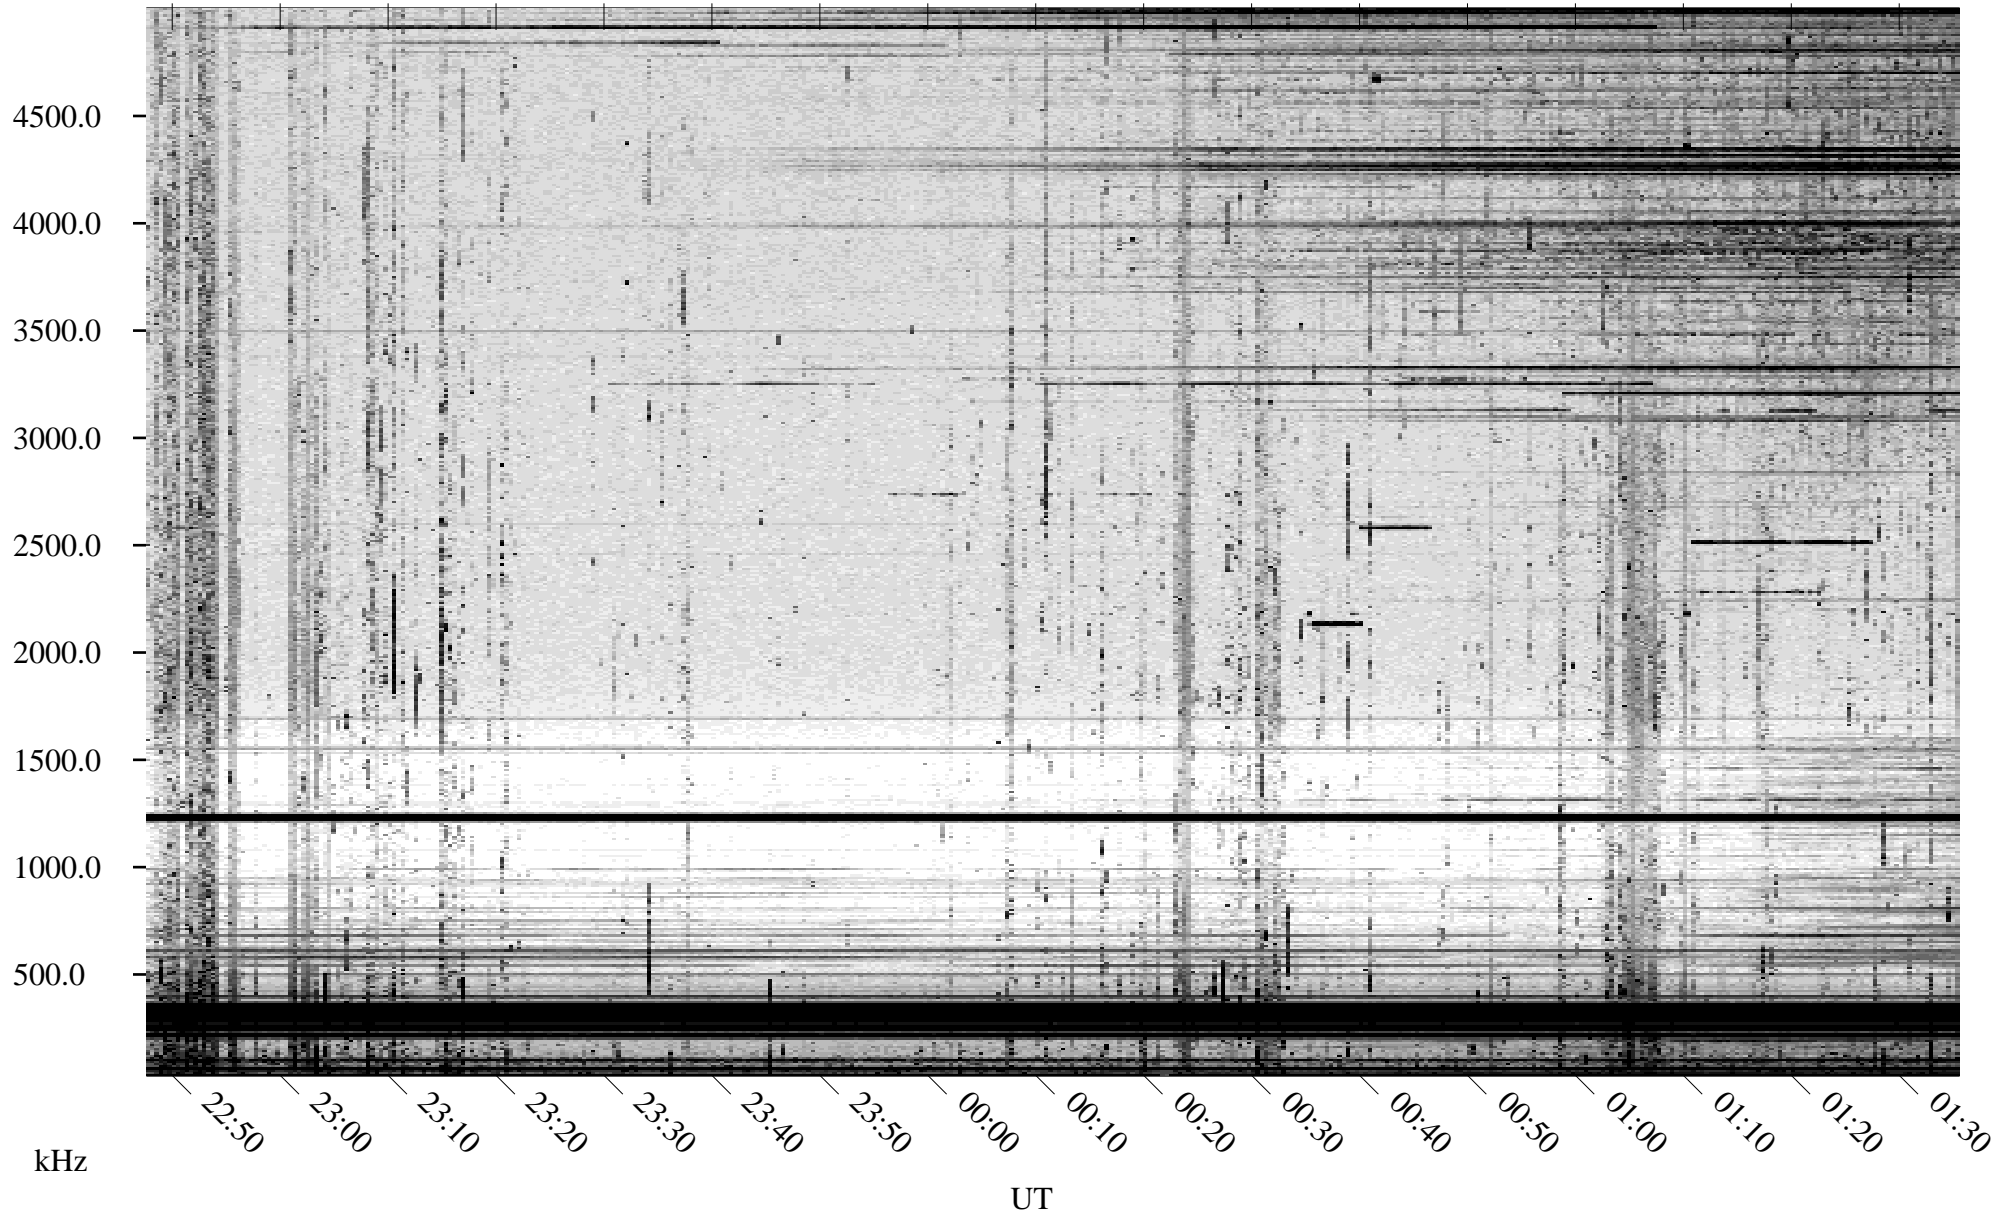

# 08/31/2003 Churchill, Manitoba

Linear Scale    Black = 161    White = 15

ch03243l.z00m max\_12

Page 1

# 08/31/2003 Churchill, Manitoba

Linear Scale    Black = 161    White = 15

ch03243l.z00m max\_12

Page 2

# 09/01/2003 Churchill, Manitoba

Linear Scale    Black = 161    White = 15

ch03243l.z00m max\_12

Page 3

# 09/01/2003 Churchill, Manitoba

Linear Scale    Black = 161    White = 15

ch032431.z00m max\_12

Page 4