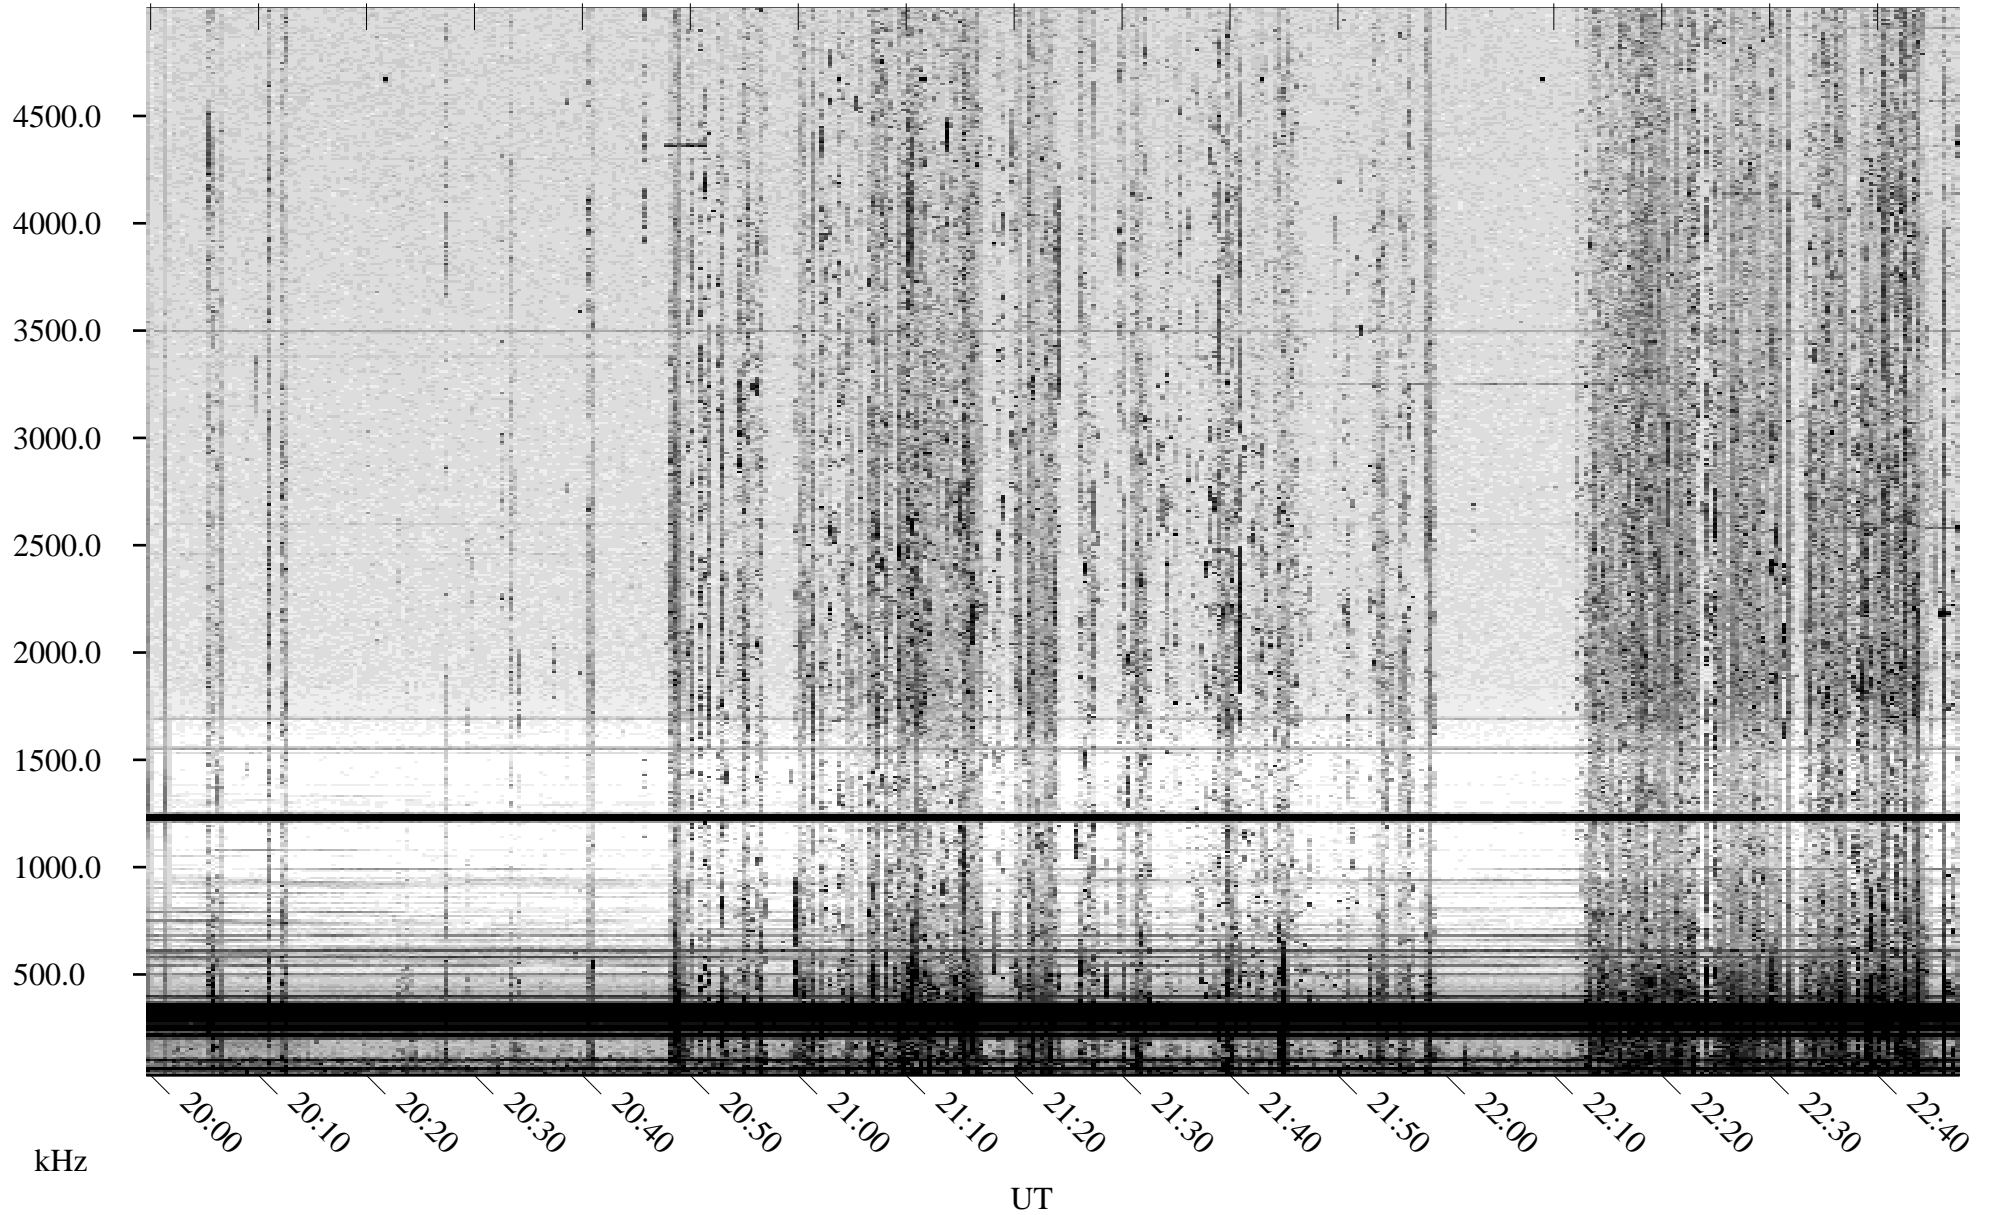

# 08/31/2003 Churchill, Manitoba

Linear Scale    Black = 161    White = 15

ch03243l.z00m max\_12

Page 1

# 08/31/2003 Churchill, Manitoba

Linear Scale    Black = 161    White = 15

ch03243l.z00m max\_12

Page 2

# 09/01/2003 Churchill, Manitoba

Linear Scale    Black = 161    White = 15

ch03243l.z00m max\_12

Page 3

# 09/01/2003 Churchill, Manitoba

Linear Scale    Black = 161    White = 15

ch032431.z00m max\_12

Page 4