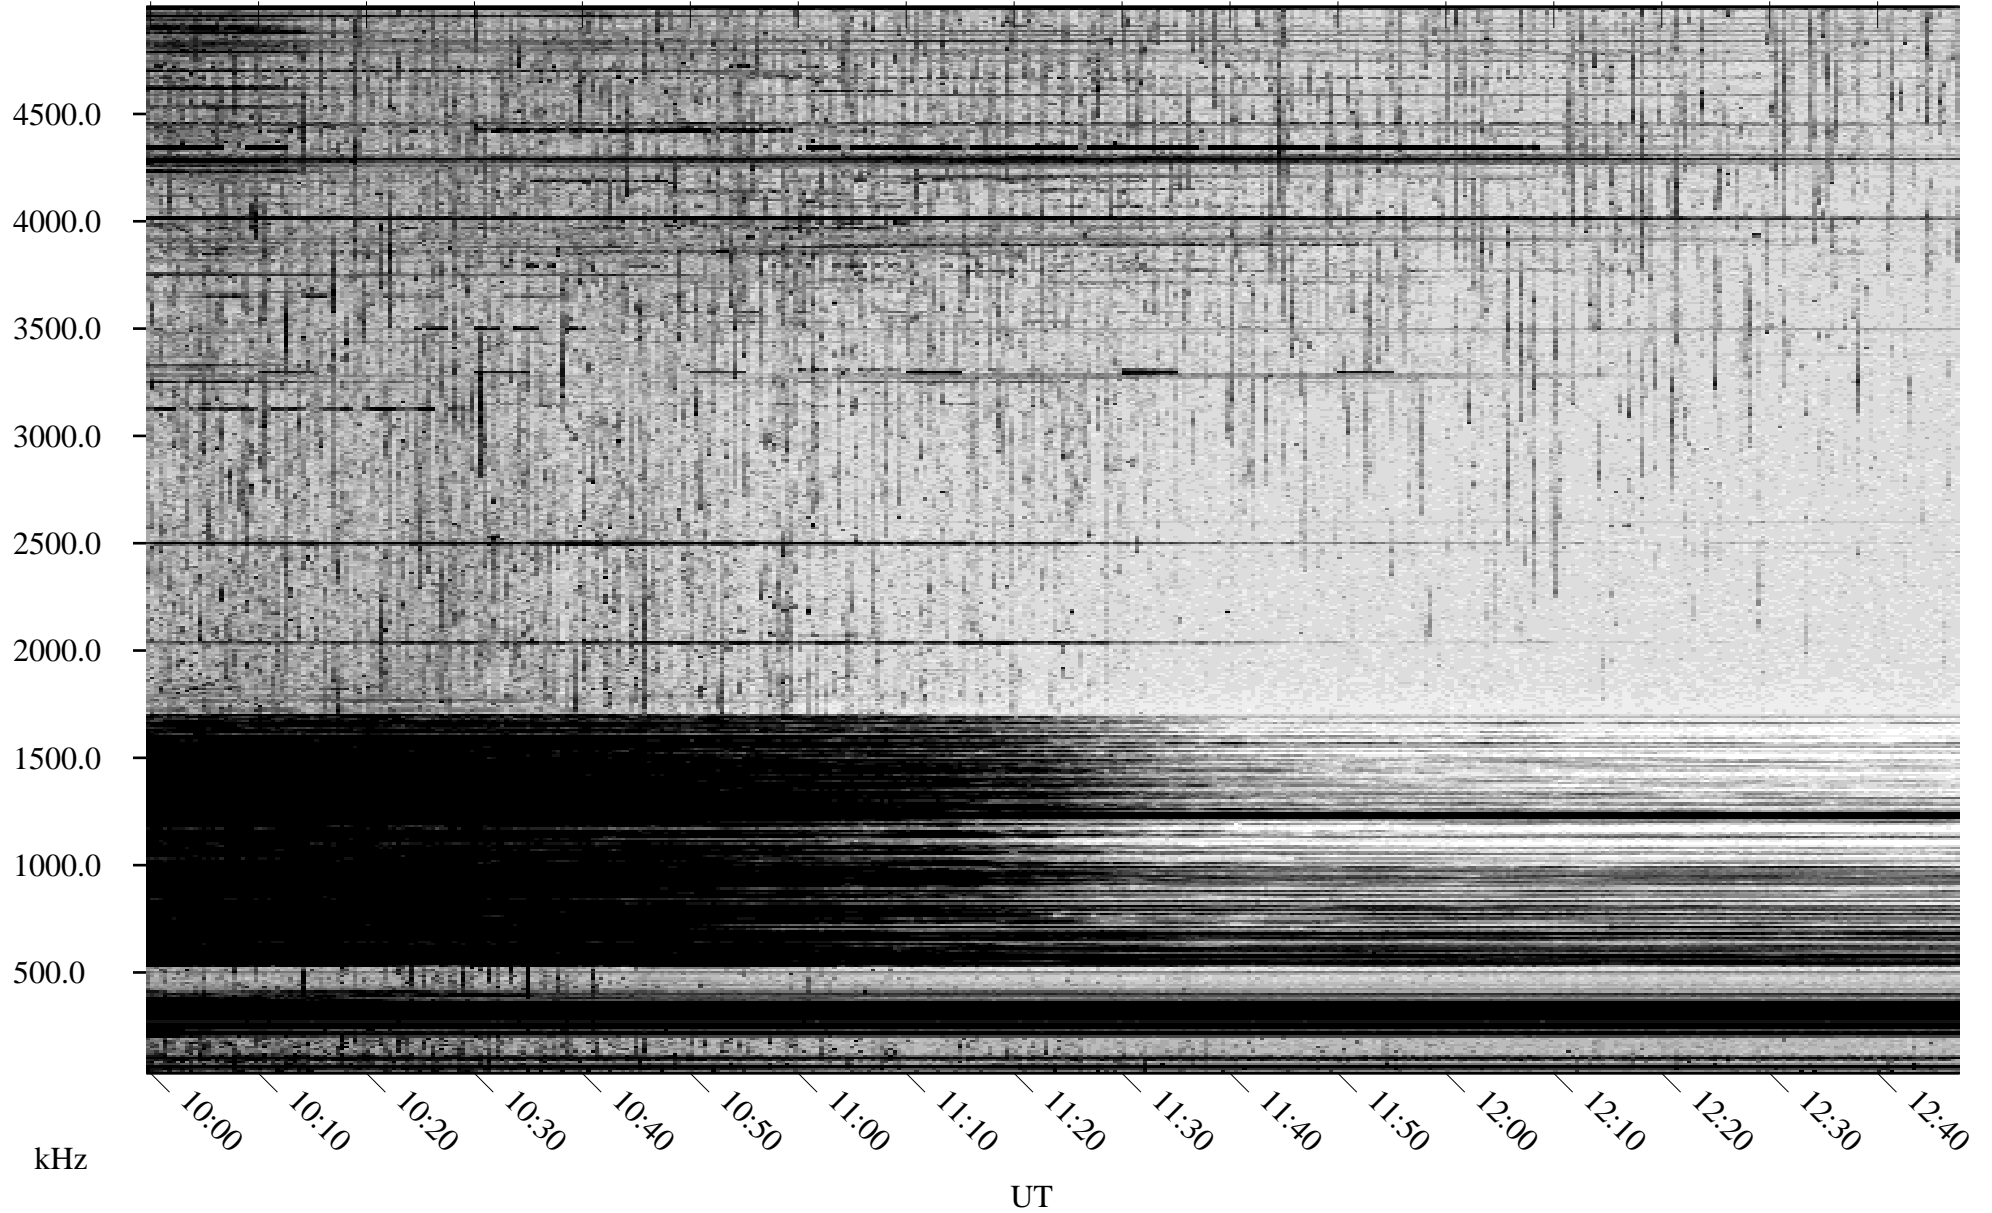

# 09/01/2003 Churchill, Manitoba

Linear Scale    Black = 161    White = 15

ch03243l.z00m max\_12

Page 5

# 09/01/2003 Churchill, Manitoba

Linear Scale    Black = 161    White = 15

ch03243l.z00m max\_12

Page 6

# 09/01/2003 Churchill, Manitoba

Linear Scale    Black = 161    White = 15

ch03243l.z00m max\_12