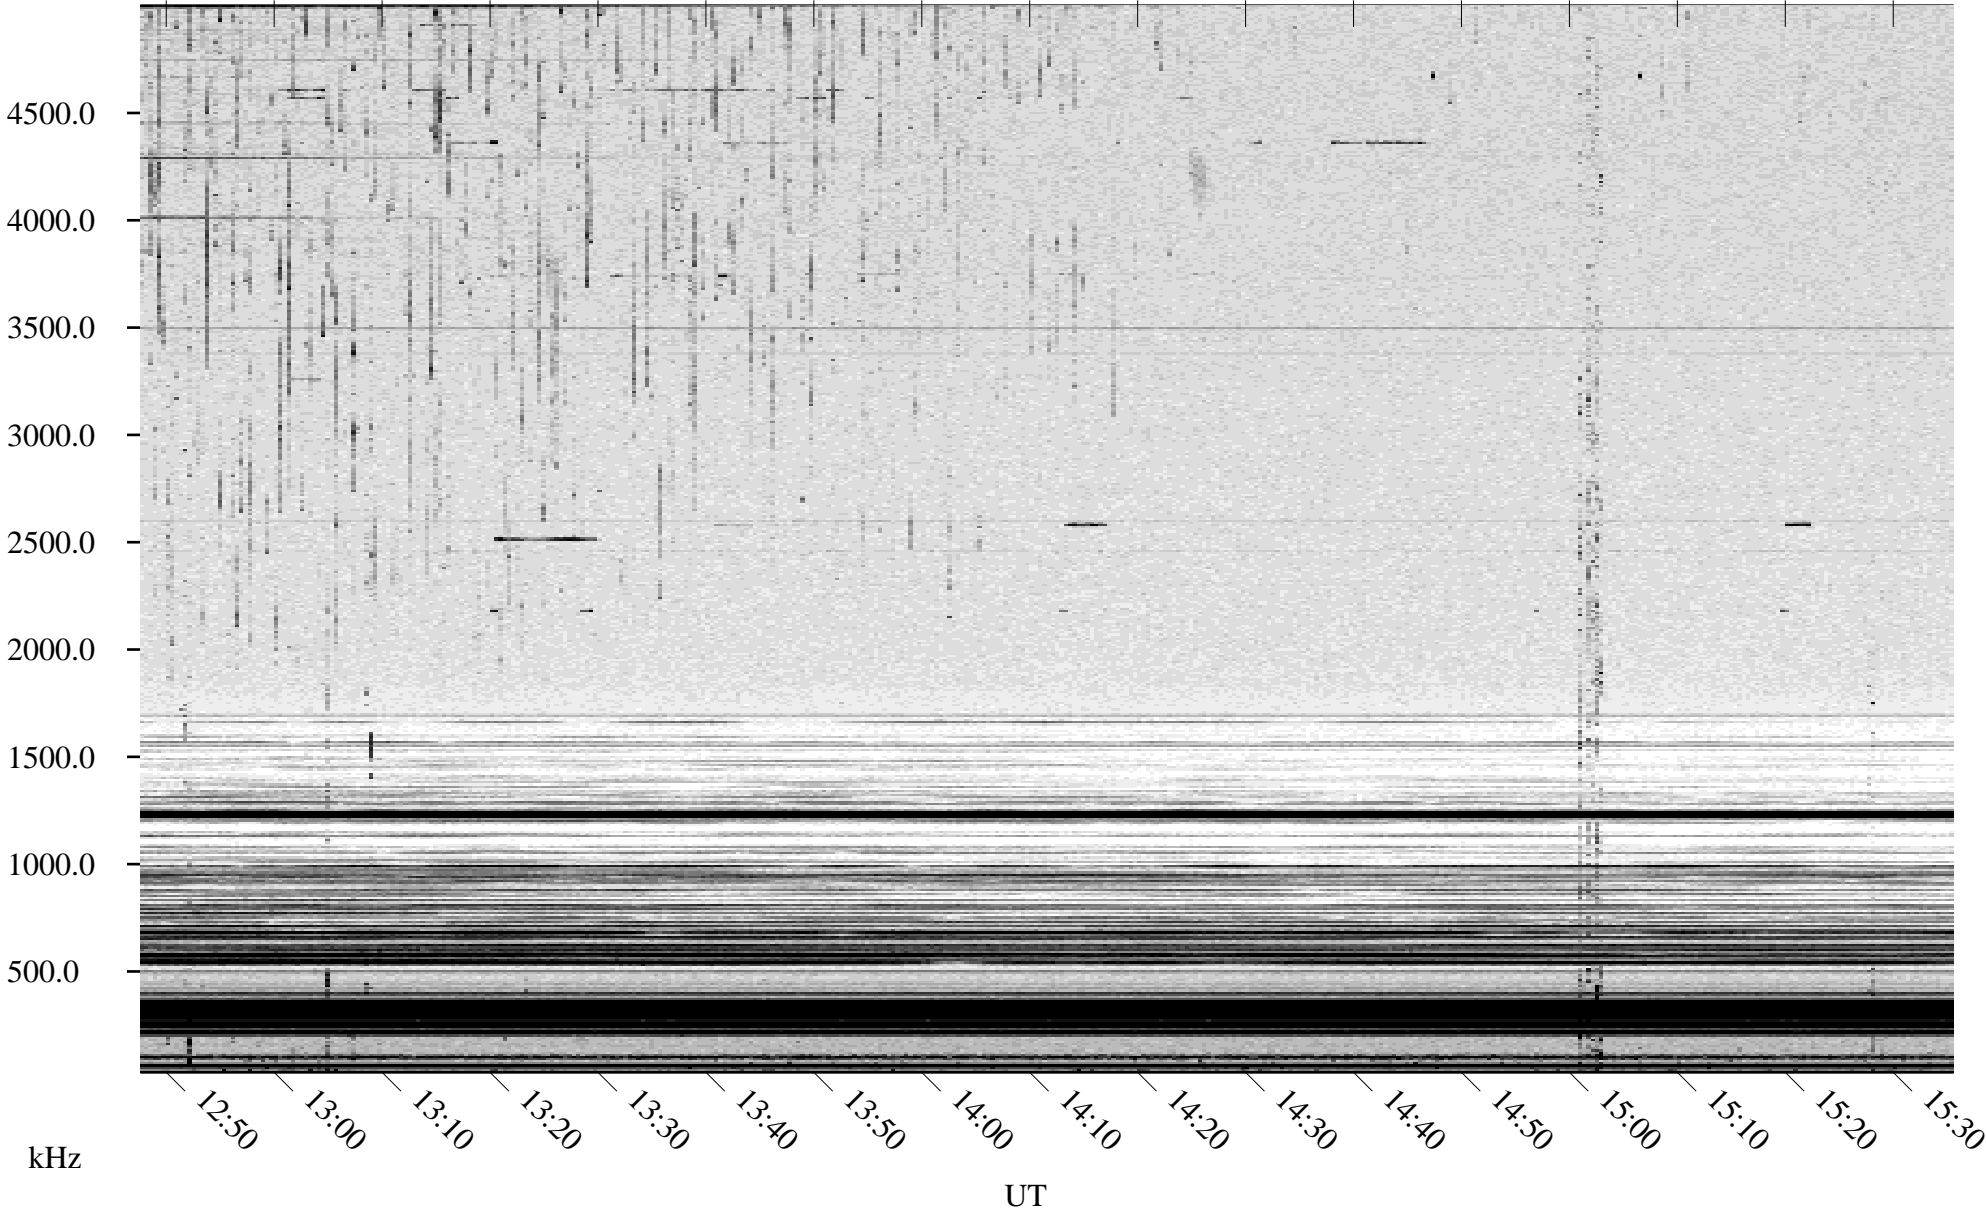

# 09/01/2003 Churchill, Manitoba

Linear Scale    Black = 161    White = 15

ch03243l.z00m max\_12

Page 5

# 09/01/2003 Churchill, Manitoba

Linear Scale    Black = 161    White = 15

ch03243l.z00m max\_12

Page 6

# 09/01/2003 Churchill, Manitoba

Linear Scale    Black = 161    White = 15

ch03243l.z00m max\_12

# 09/01/2003 Churchill, Manitoba

Linear Scale    Black = 161    White = 15

ch03243l.z00m max\_12

Page 8