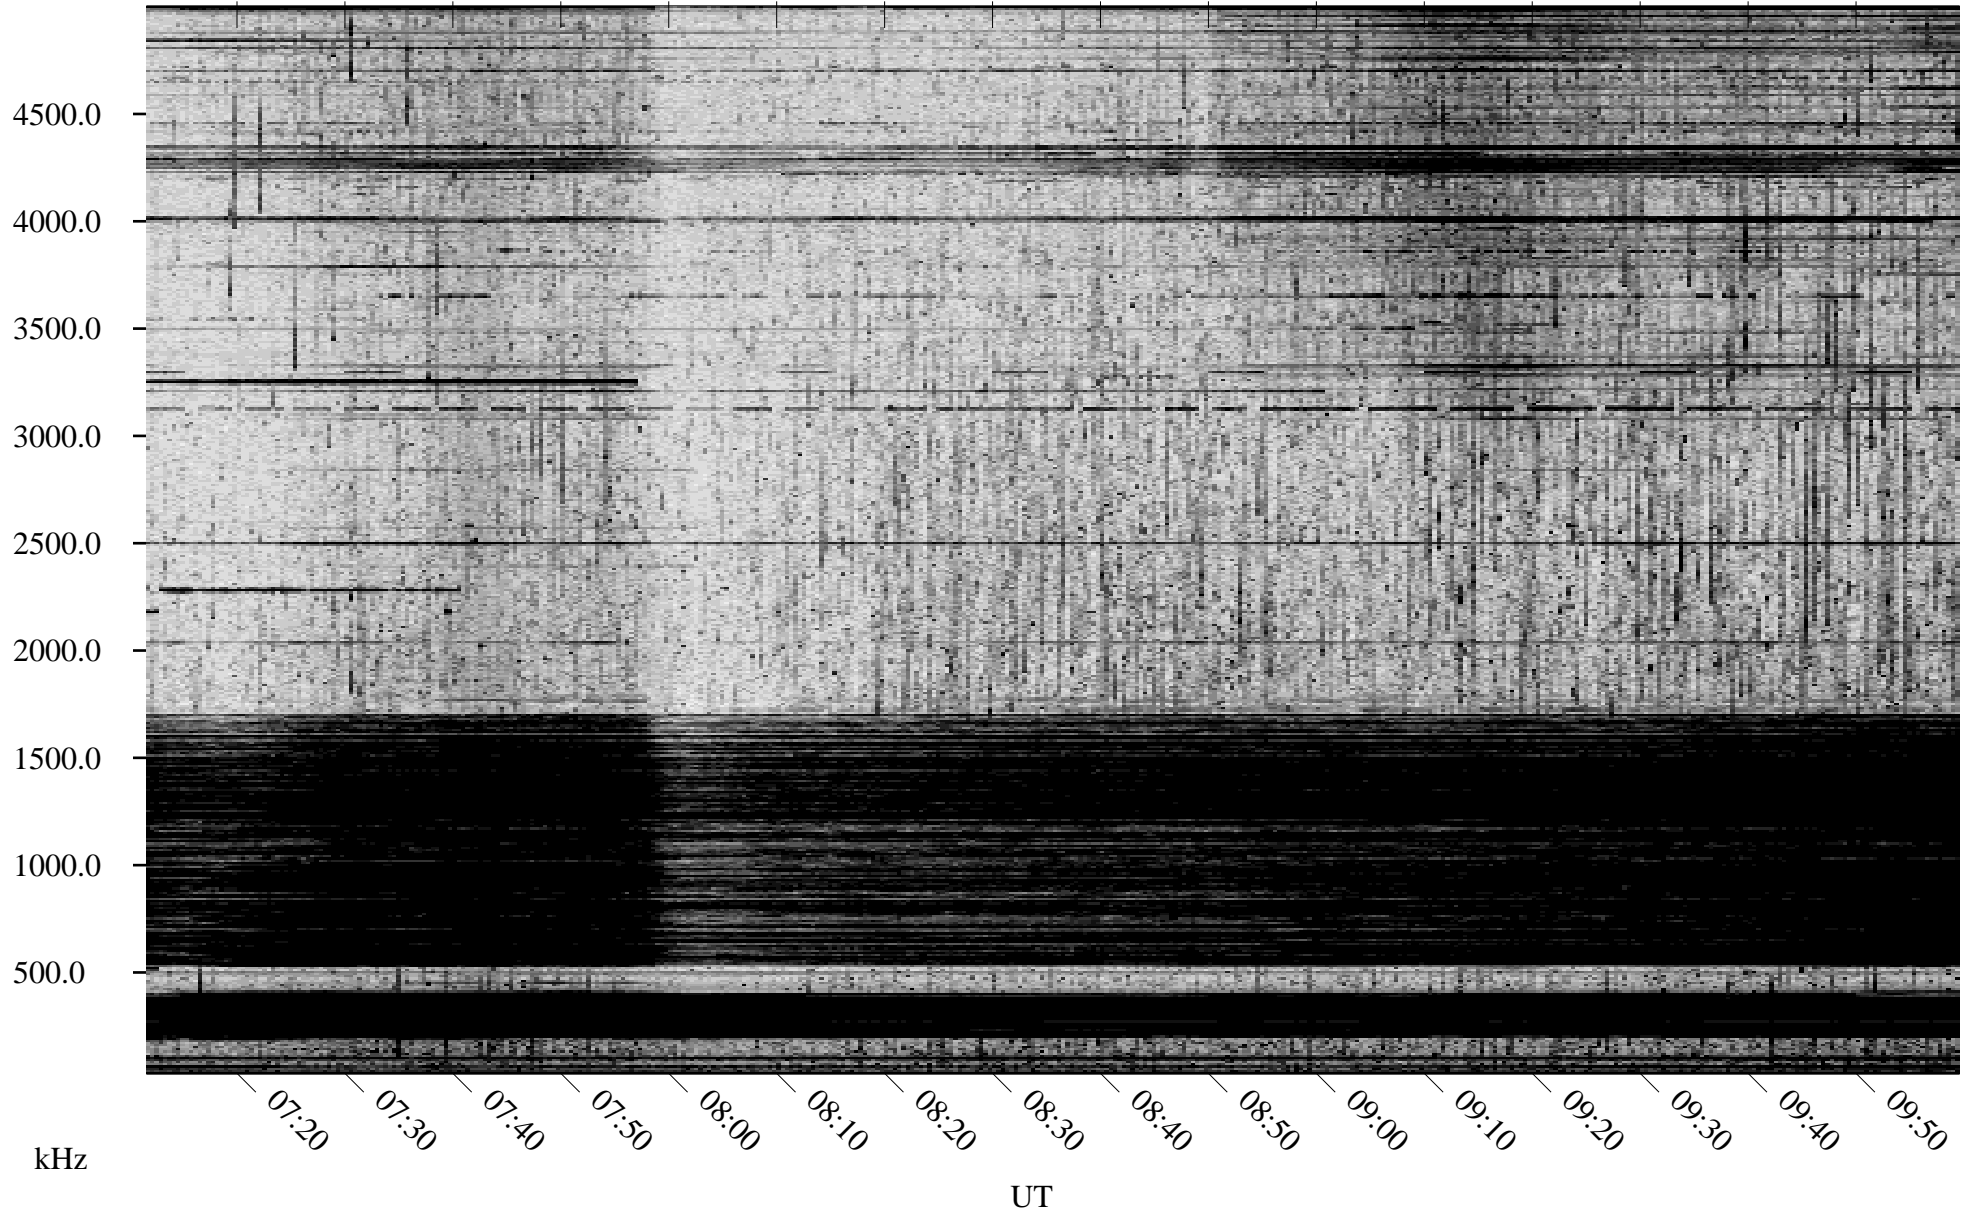

# 09/01/2003 Churchill, Manitoba

Linear Scale    Black = 161    White = 15

ch032431.z00m max\_12

Page 4

# 09/01/2003 Churchill, Manitoba

Linear Scale    Black = 161    White = 15

ch03243l.z00m max\_12

Page 5