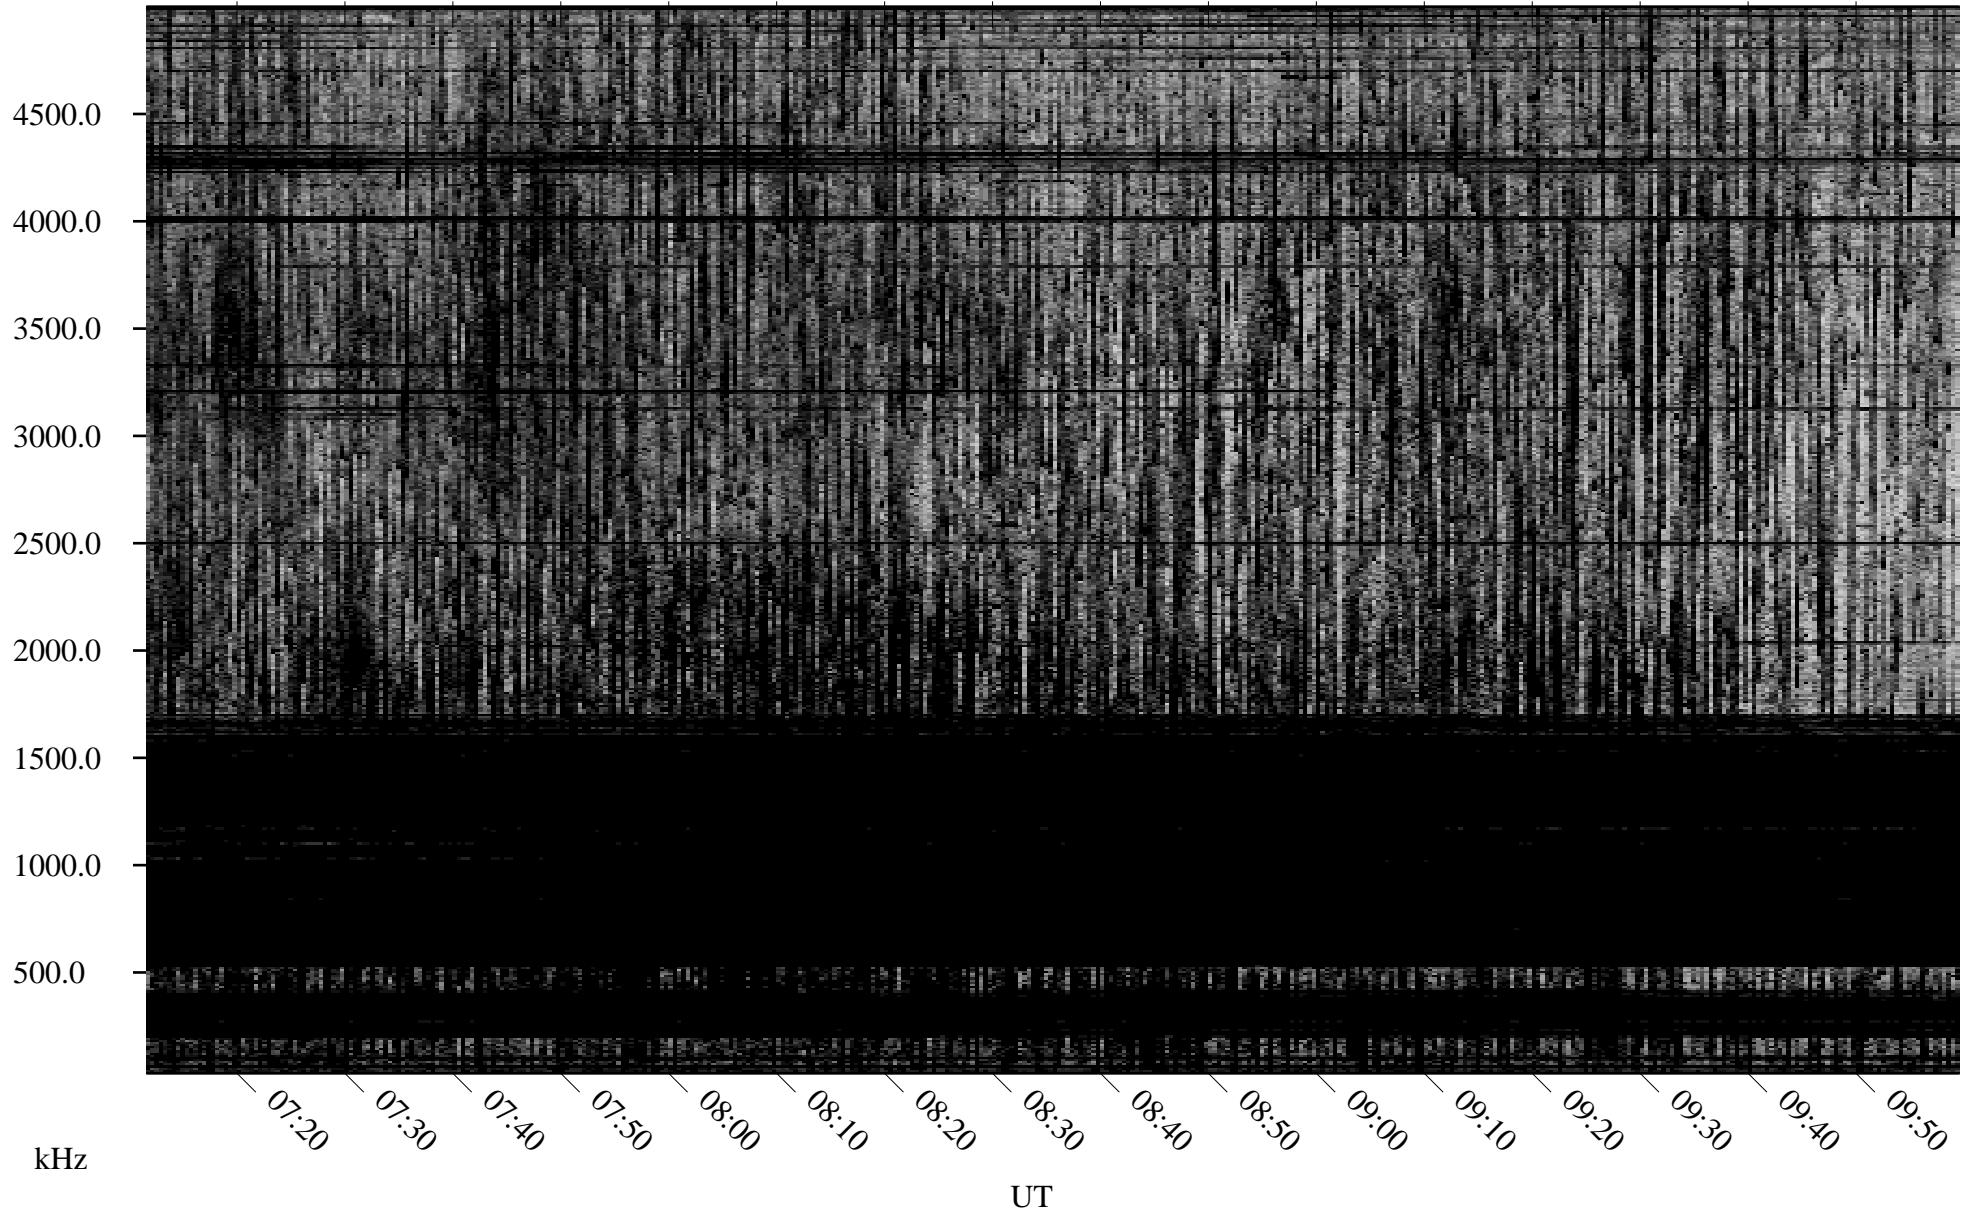

# 09/02/2003 Churchill, Manitoba

Linear Scale    Black = 161    White = 15

ch03244l.z00m max\_12

Page 4

# 09/02/2003 Churchill, Manitoba

Linear Scale    Black = 161    White = 15

ch03244l.z00m max\_12

Page 5