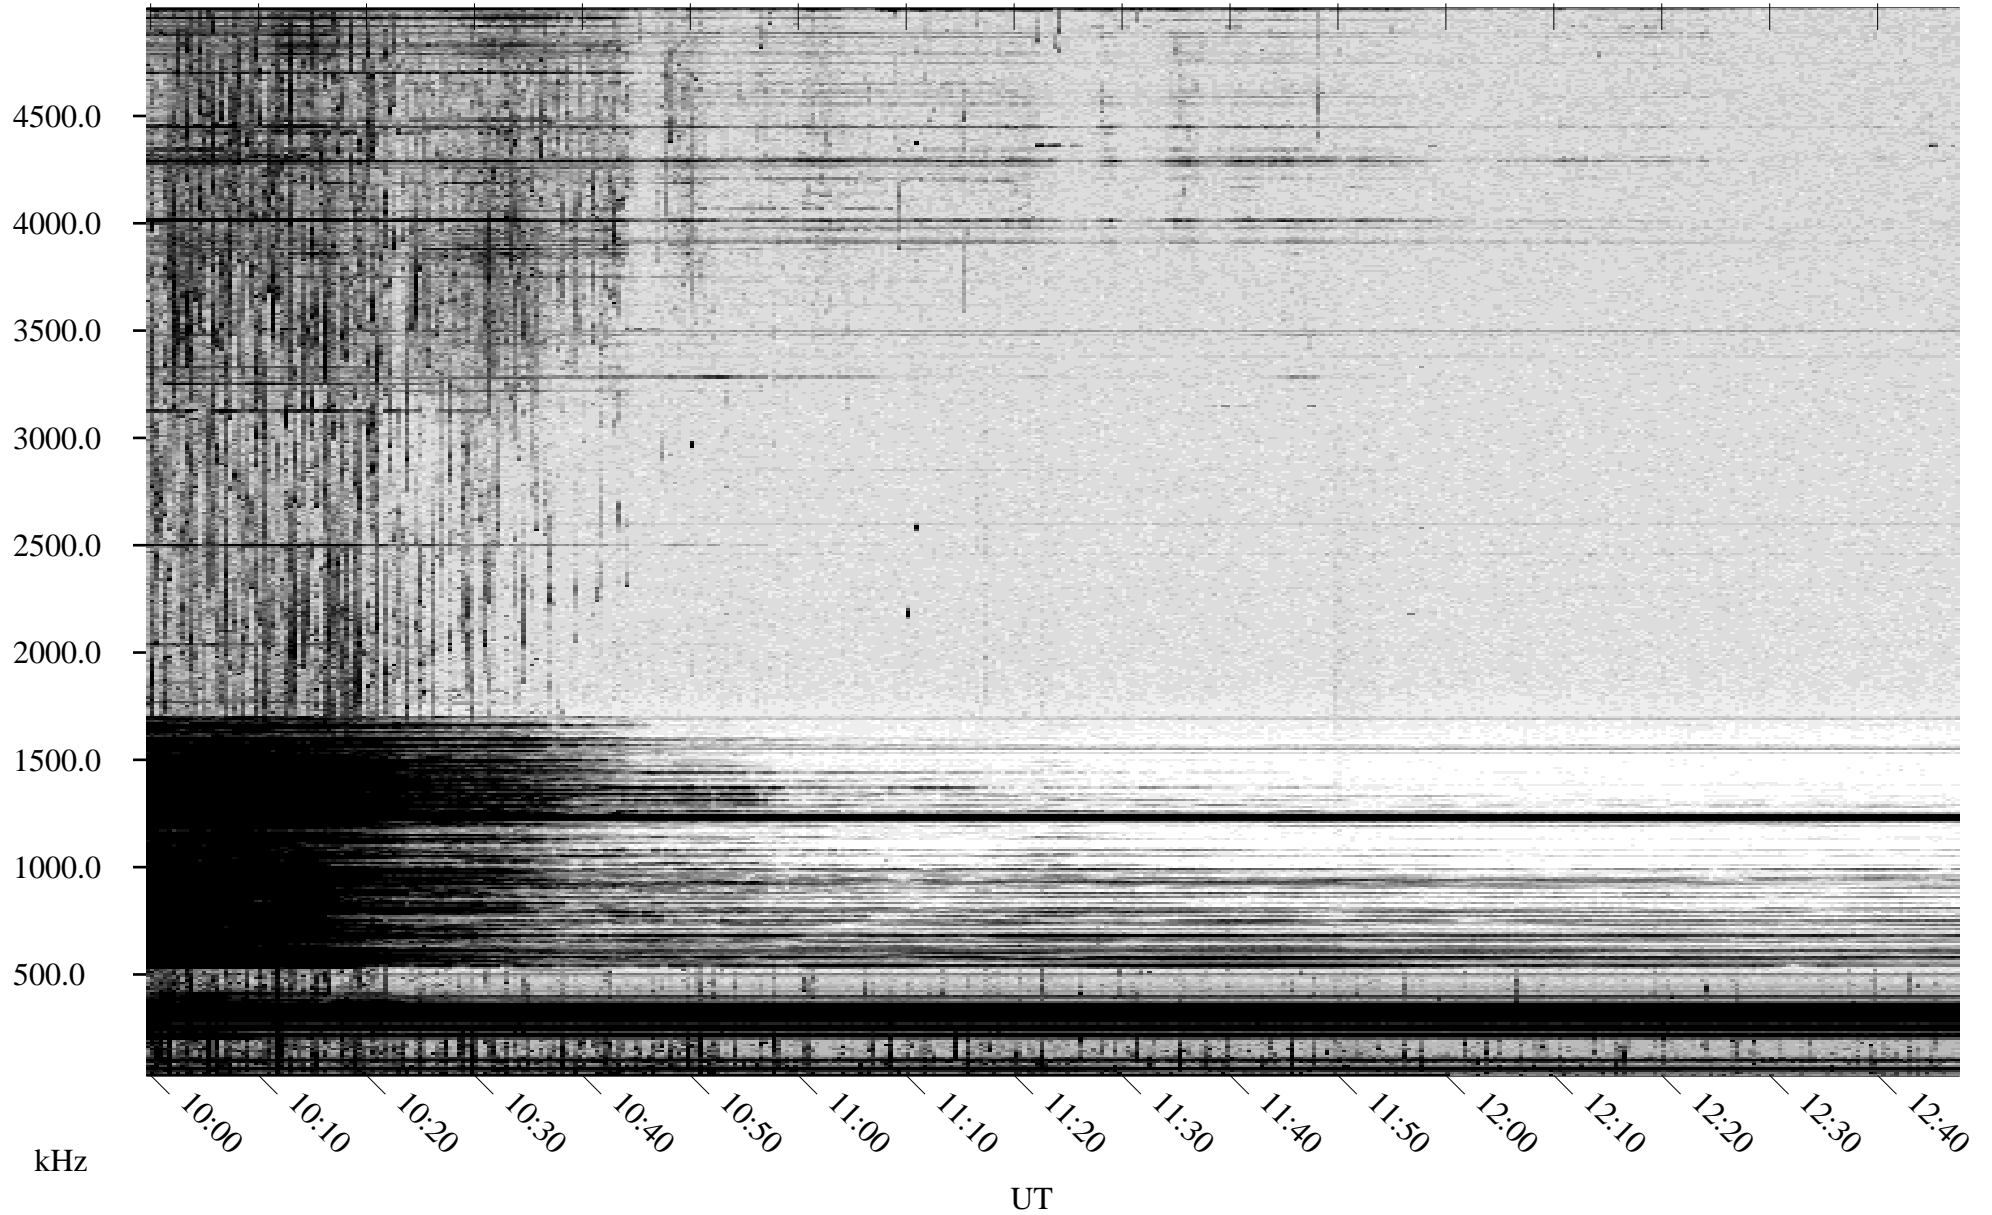

# 09/02/2003 Churchill, Manitoba

Linear Scale    Black = 161    White = 15

ch03244l.z00m max\_12

Page 5

# 09/02/2003 Churchill, Manitoba

Linear Scale    Black = 161    White = 15

ch03244l.z00m max\_12

Page 6