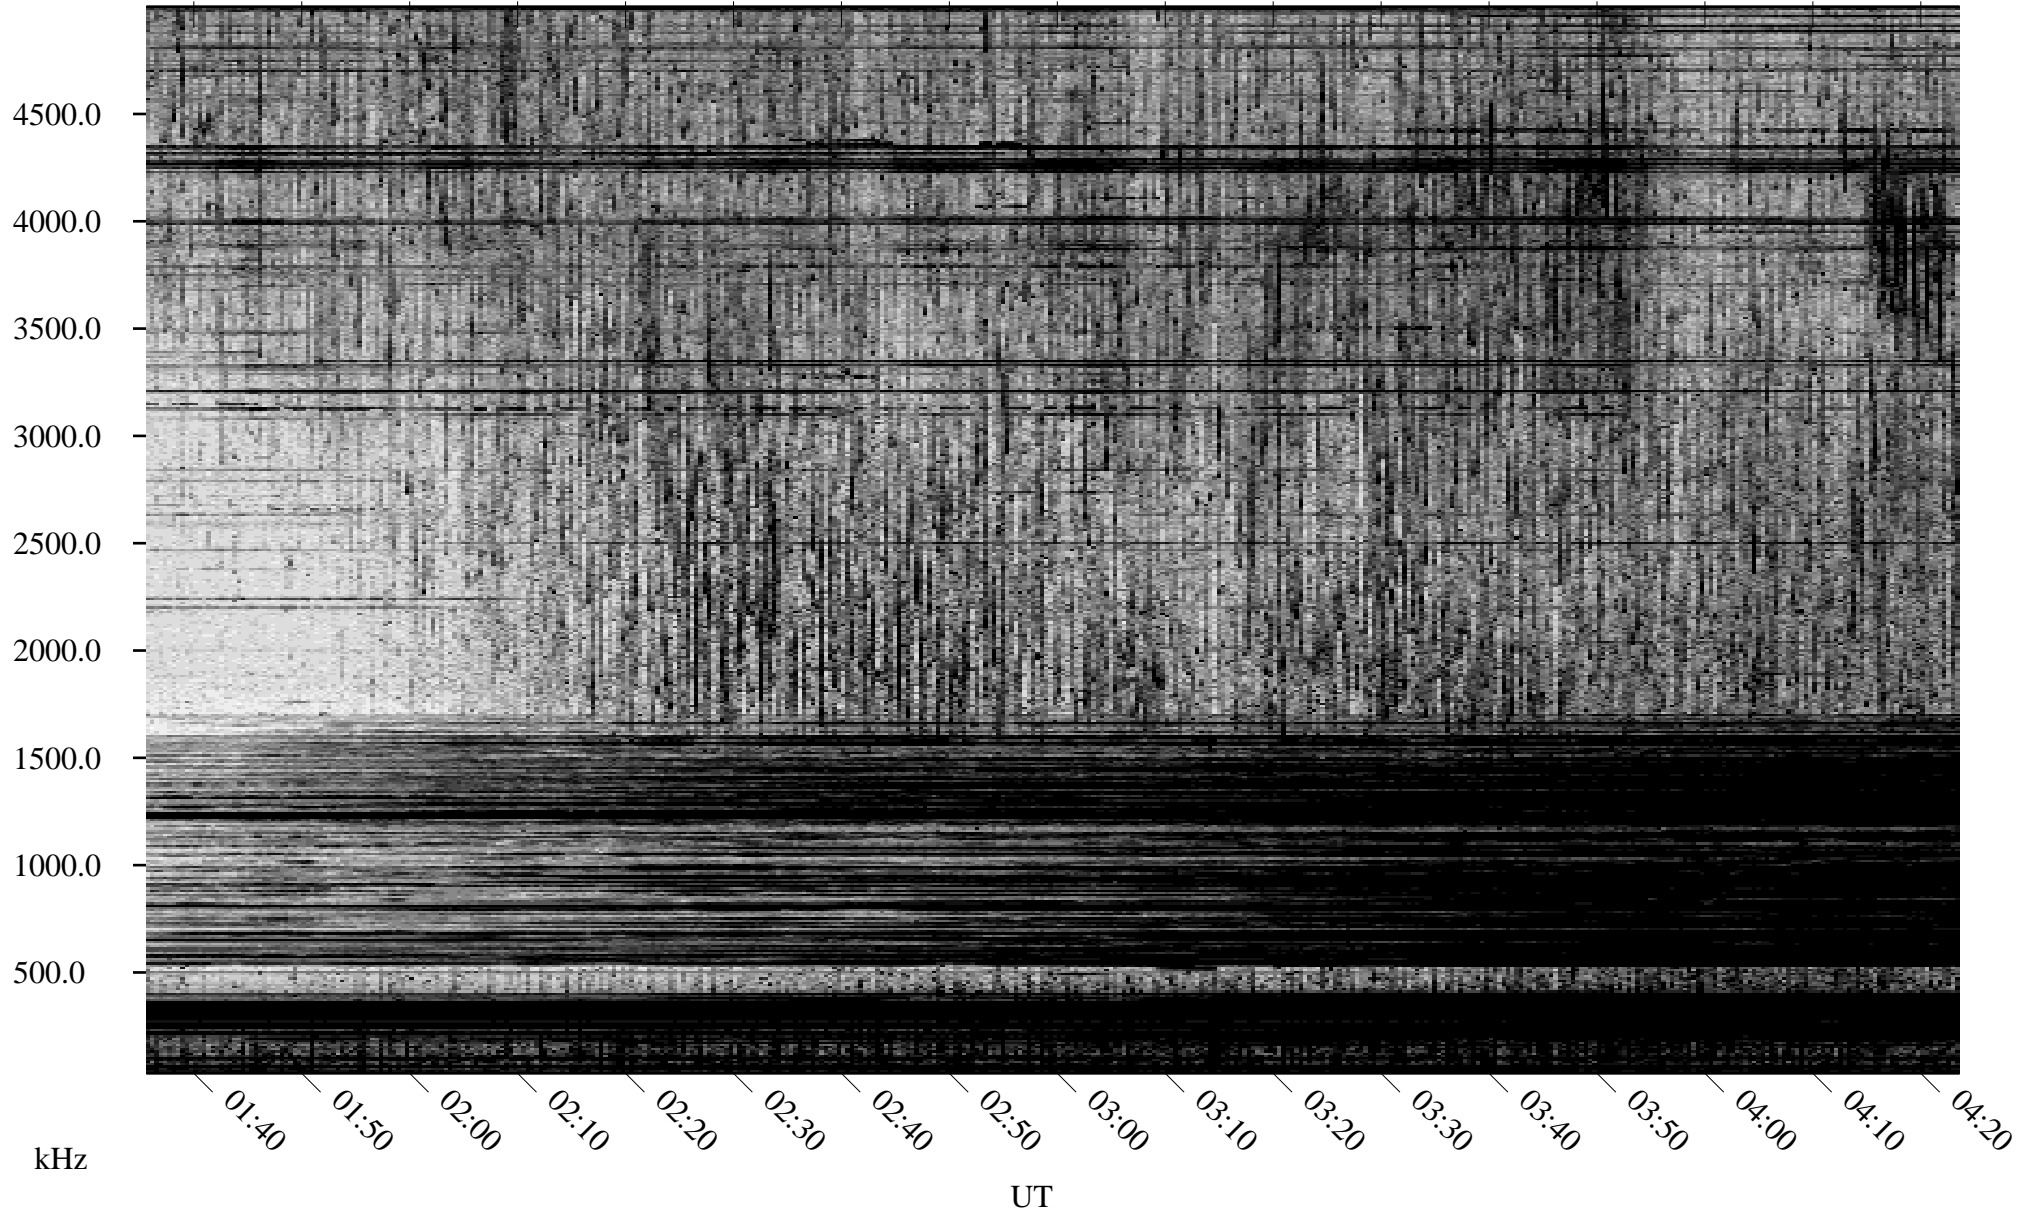

# 09/01/2003 Churchill, Manitoba

Linear Scale    Black = 161    White = 15

ch03244l.z00m max\_12

Page 1

# 09/01/2003 Churchill, Manitoba

Linear Scale    Black = 161    White = 15

ch03244l.z00m max\_12

Page 2

# 09/02/2003 Churchill, Manitoba

Linear Scale    Black = 161    White = 15

ch03244l.z00m max\_12

Page 3

# 09/02/2003 Churchill, Manitoba

Linear Scale    Black = 161    White = 15

ch03244l.z00m max\_12

Page 4