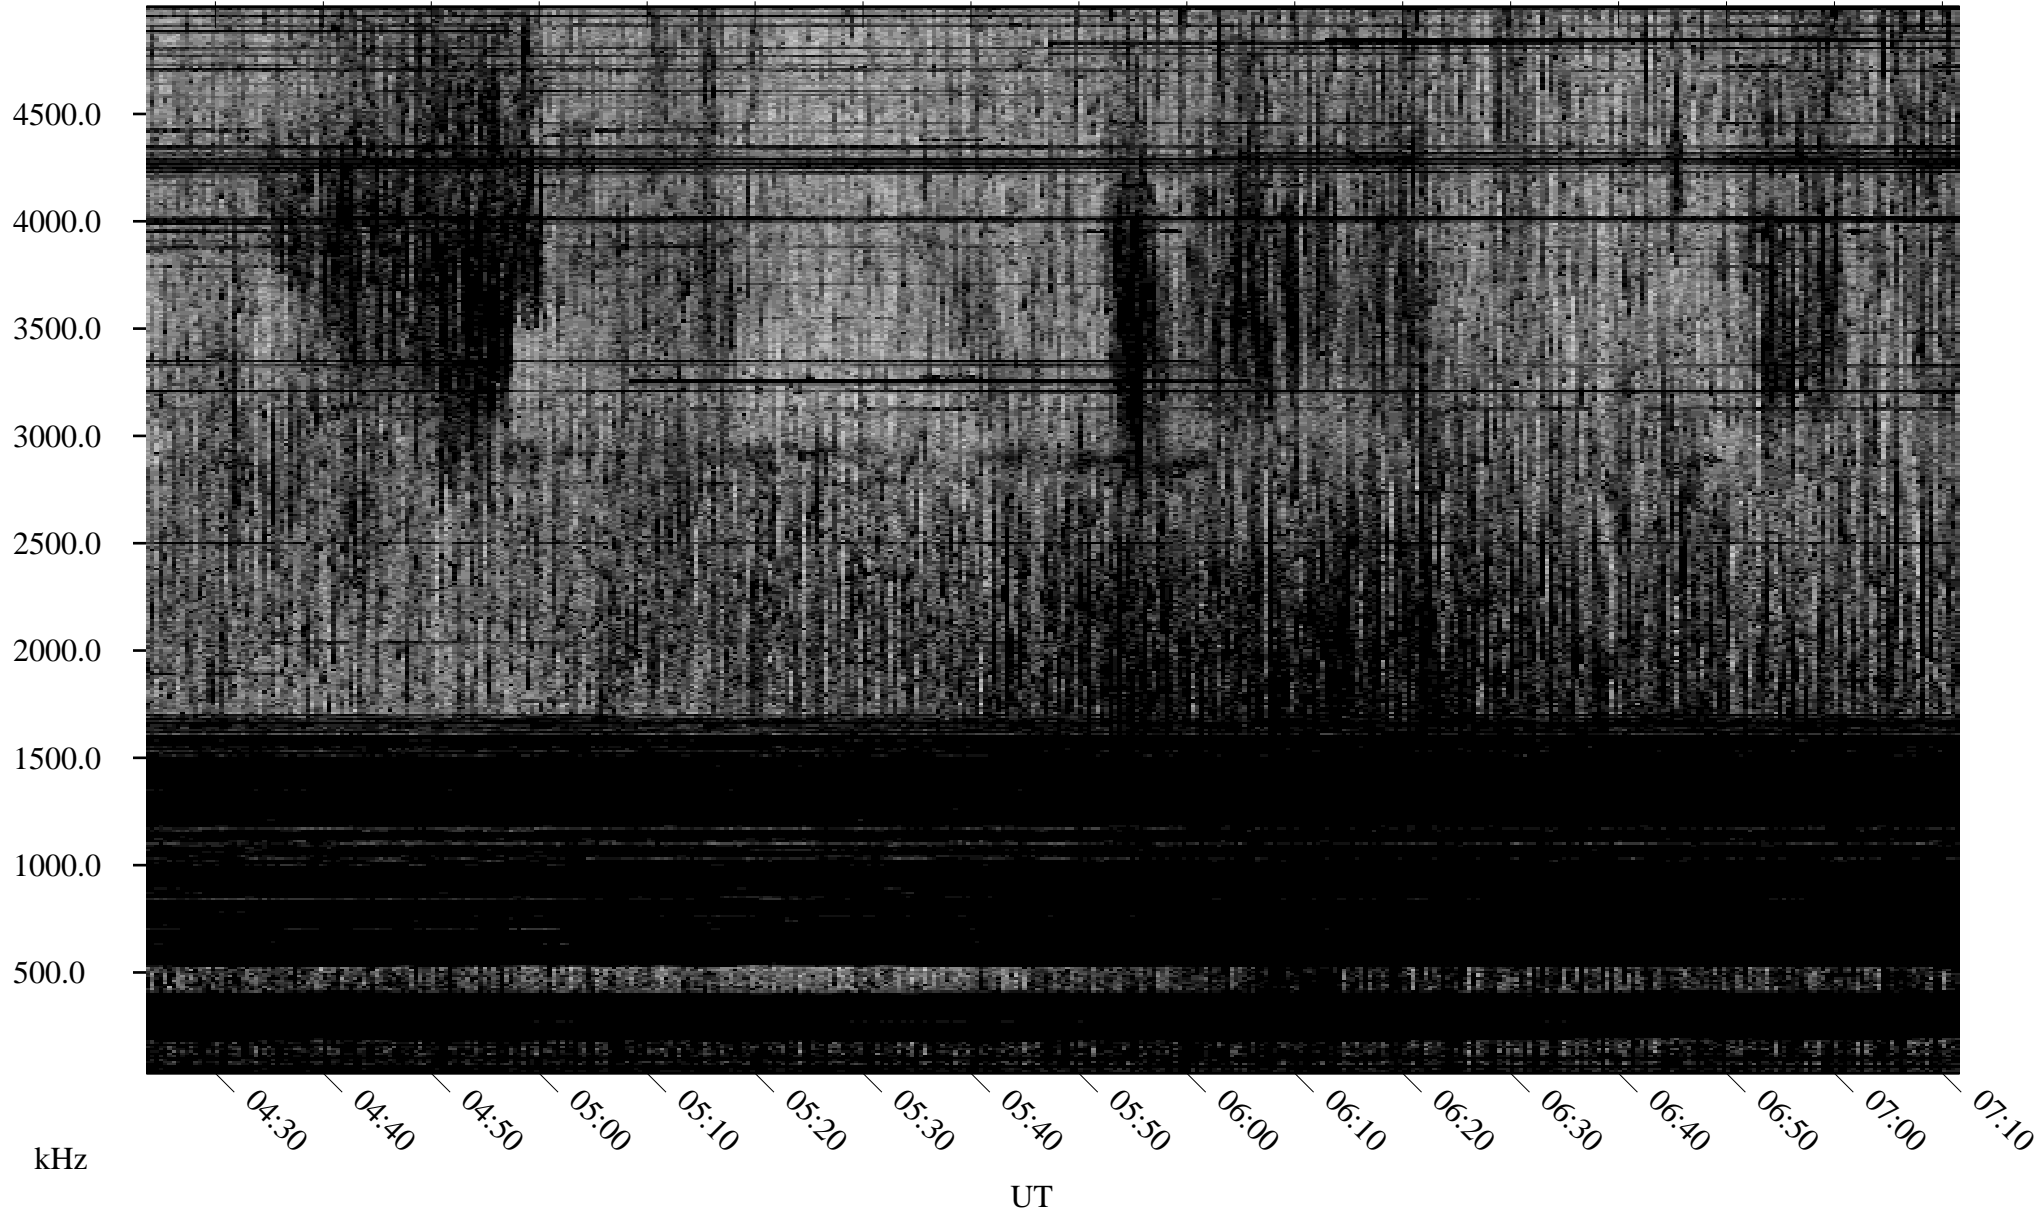

# 09/02/2003 Churchill, Manitoba

Linear Scale    Black = 161    White = 15

ch03244l.z00m max\_12

Page 3

# 09/02/2003 Churchill, Manitoba

Linear Scale    Black = 161    White = 15

ch03244l.z00m max\_12

Page 4