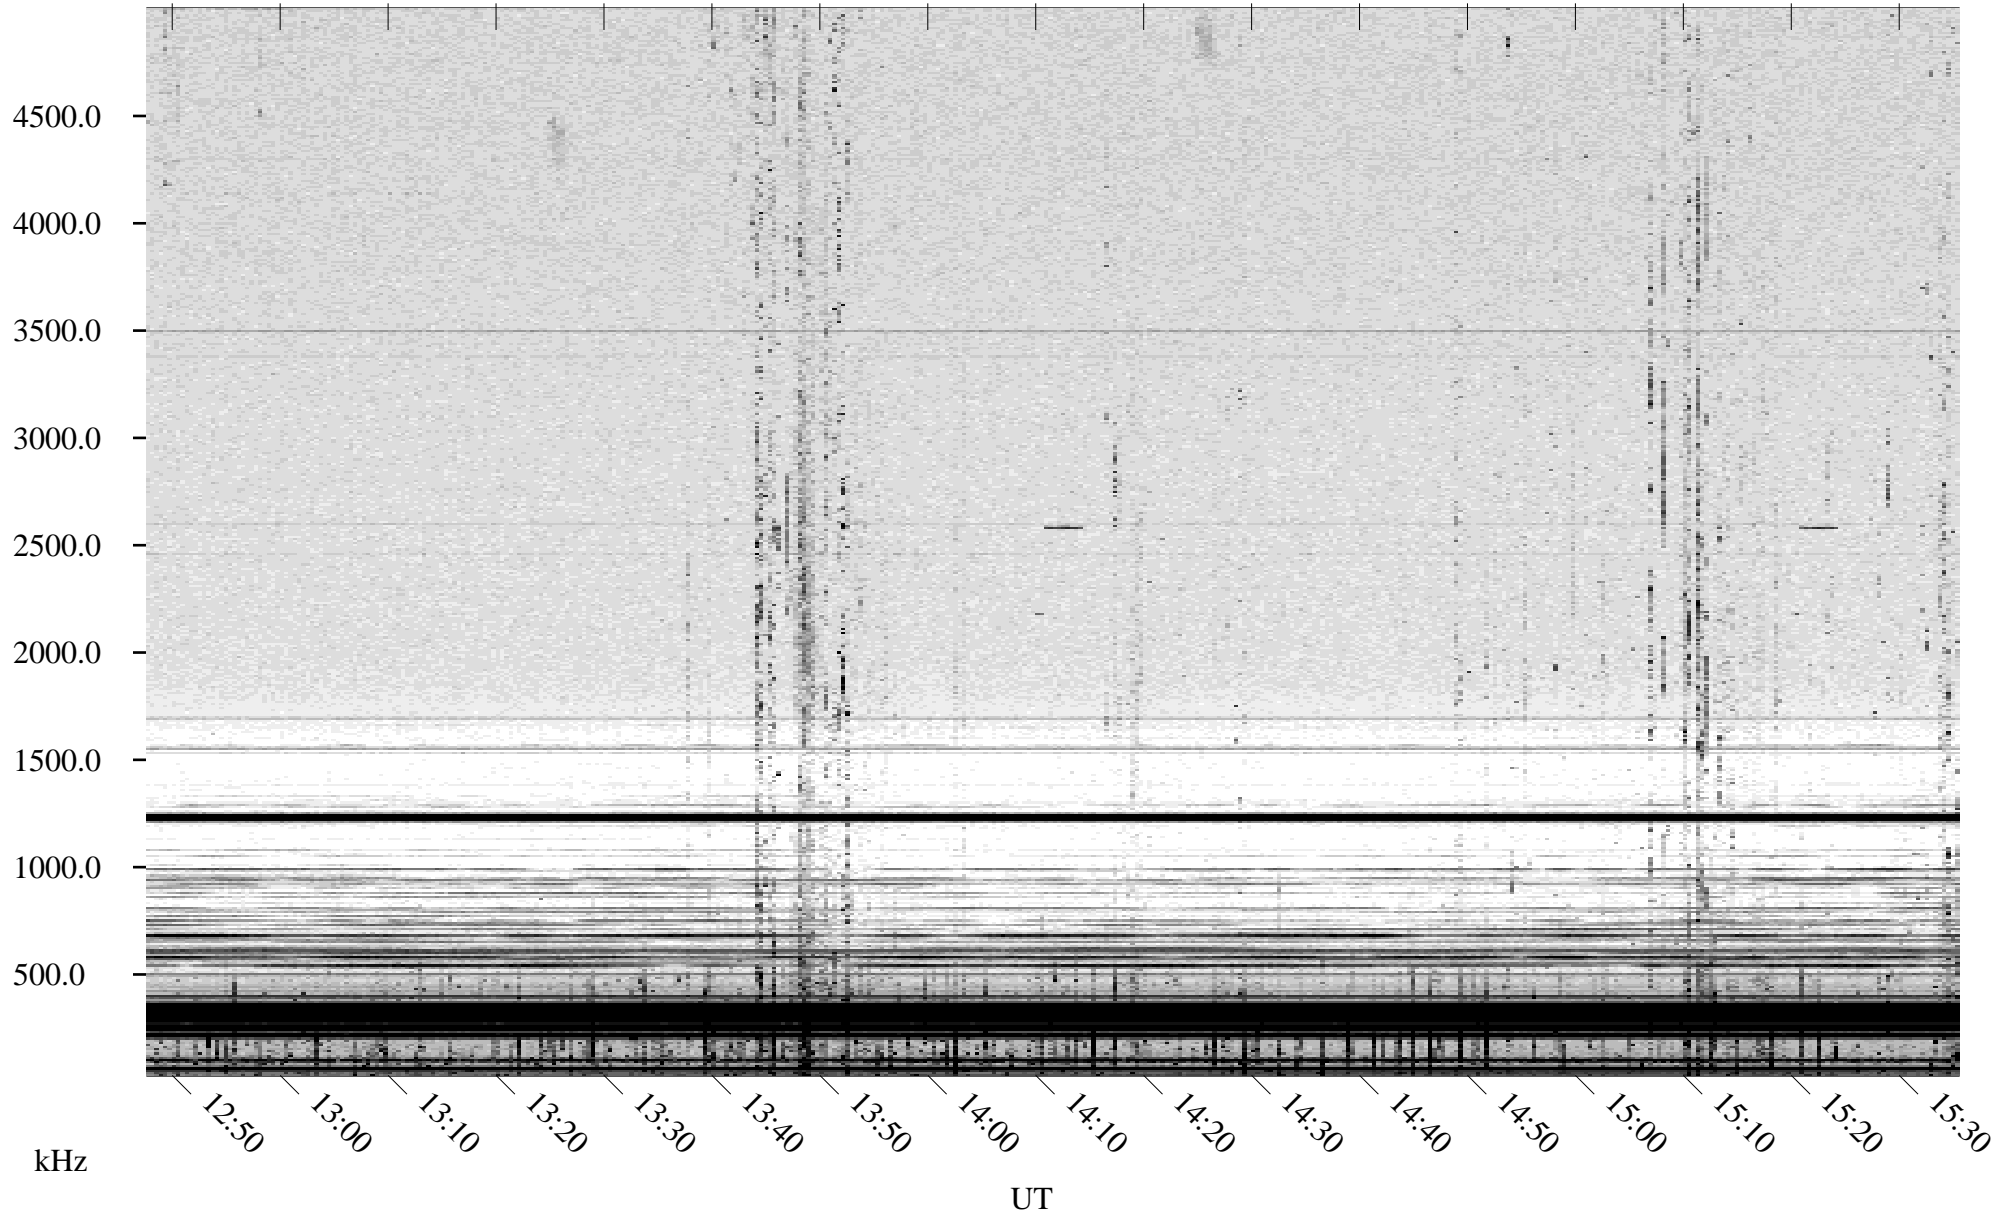

# 09/02/2003 Churchill, Manitoba

Linear Scale    Black = 161    White = 15

ch03244l.z00m max\_12

Page 5

# 09/02/2003 Churchill, Manitoba

Linear Scale    Black = 161    White = 15

ch03244l.z00m max\_12

Page 6

# 09/02/2003 Churchill, Manitoba

Linear Scale    Black = 161    White = 15

ch03244l.z00m max\_12

Page 7

# 09/02/2003 Churchill, Manitoba

Linear Scale    Black = 161    White = 15

ch03244l.z00m max\_12