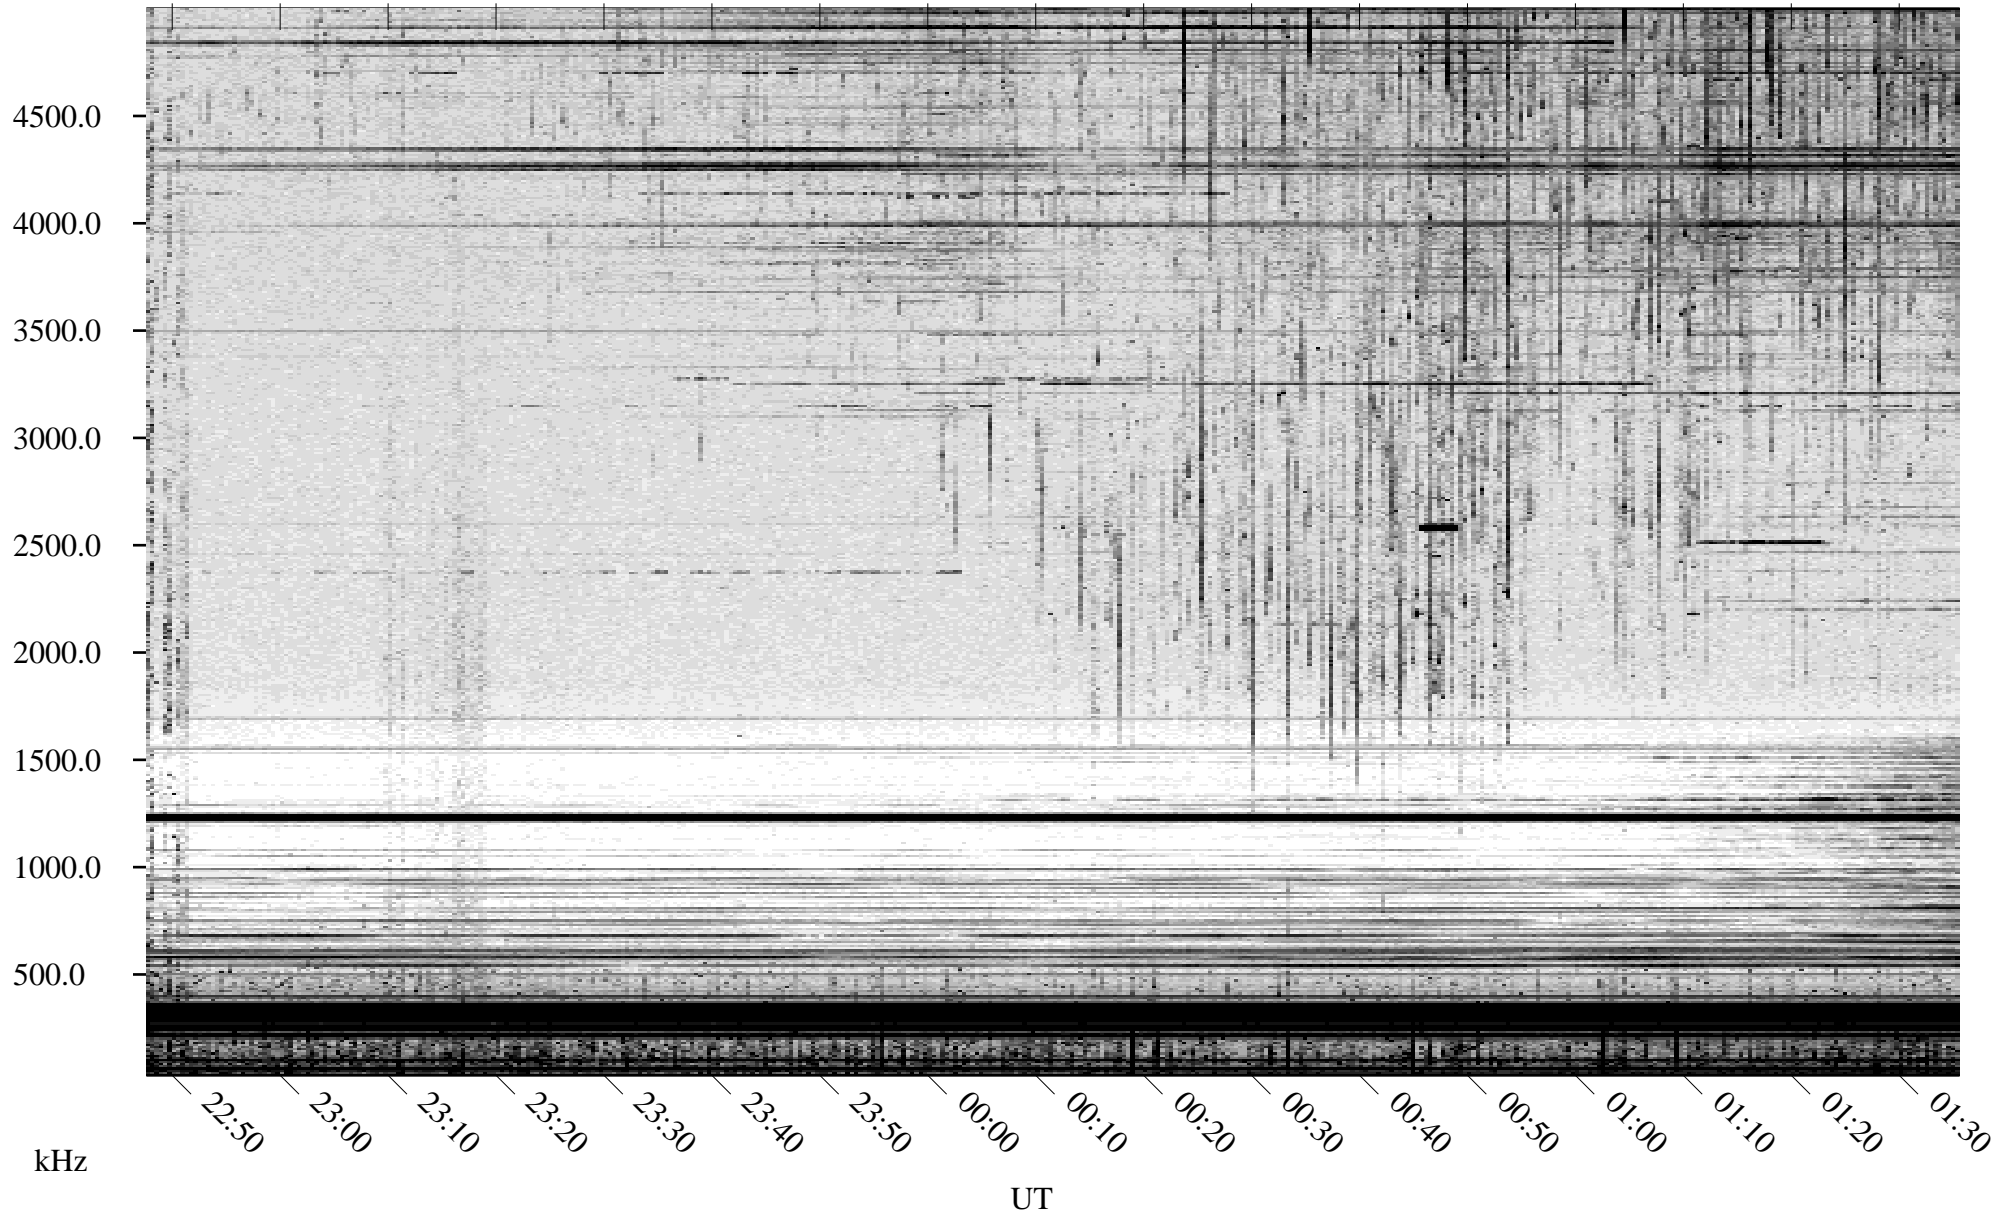

# 09/01/2003 Churchill, Manitoba

Linear Scale    Black = 161    White = 15

ch03244l.z00m max\_12

Page 1

# 09/01/2003 Churchill, Manitoba

Linear Scale    Black = 161    White = 15

ch03244l.z00m max\_12

Page 2

# 09/02/2003 Churchill, Manitoba

Linear Scale    Black = 161    White = 15

ch03244l.z00m max\_12

Page 3

# 09/02/2003 Churchill, Manitoba

Linear Scale    Black = 161    White = 15

ch03244l.z00m max\_12

Page 4