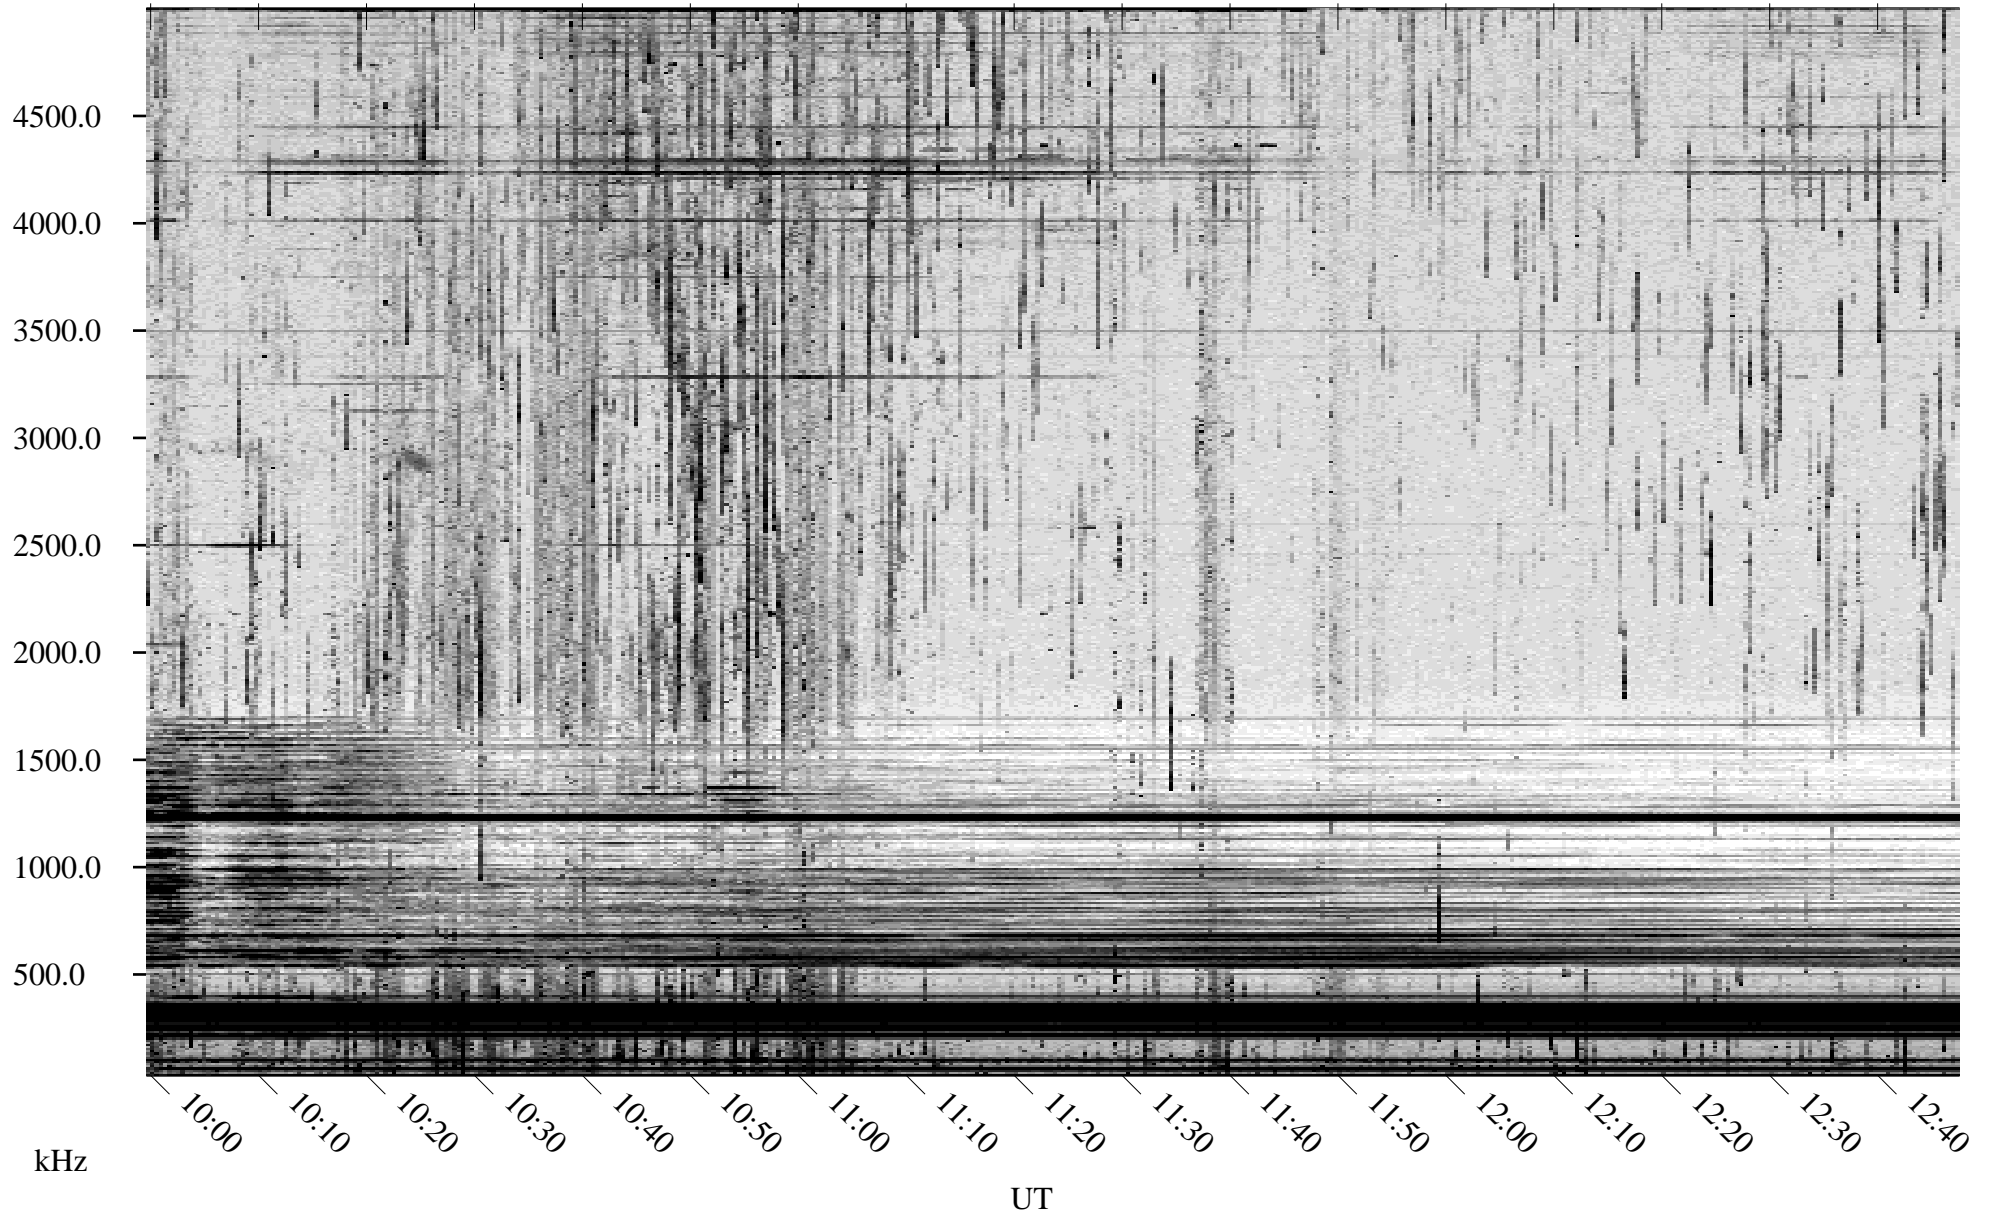

09/03/2003 Churchill, Manitoba

Linear Scale Black = 161 White = 15

ch03246l.z00m max_12

Page 1

09/03/2003 Churchill, Manitoba

Linear Scale Black = 161 White = 15

ch03246l.z00m max_12

Page 2

09/04/2003 Churchill, Manitoba

Linear Scale Black = 161 White = 15

ch03246l.z00m max_12

Page 3

09/04/2003 Churchill, Manitoba

Linear Scale Black = 161 White = 15

ch03246l.z00m max_12

Page 4

09/04/2003 Churchill, Manitoba

Linear Scale Black = 161 White = 15

ch03246l.z00m max_12

Page 5

09/04/2003 Churchill, Manitoba

Linear Scale Black = 161 White = 15

ch03246l.z00m max_12

Page 6

09/04/2003 Churchill, Manitoba

Linear Scale Black = 161 White = 15

ch03246l.z00m max_12

Page 7

09/04/2003 Churchill, Manitoba

Linear Scale Black = 161 White = 15

ch03246l.z00m max_12

Page 8