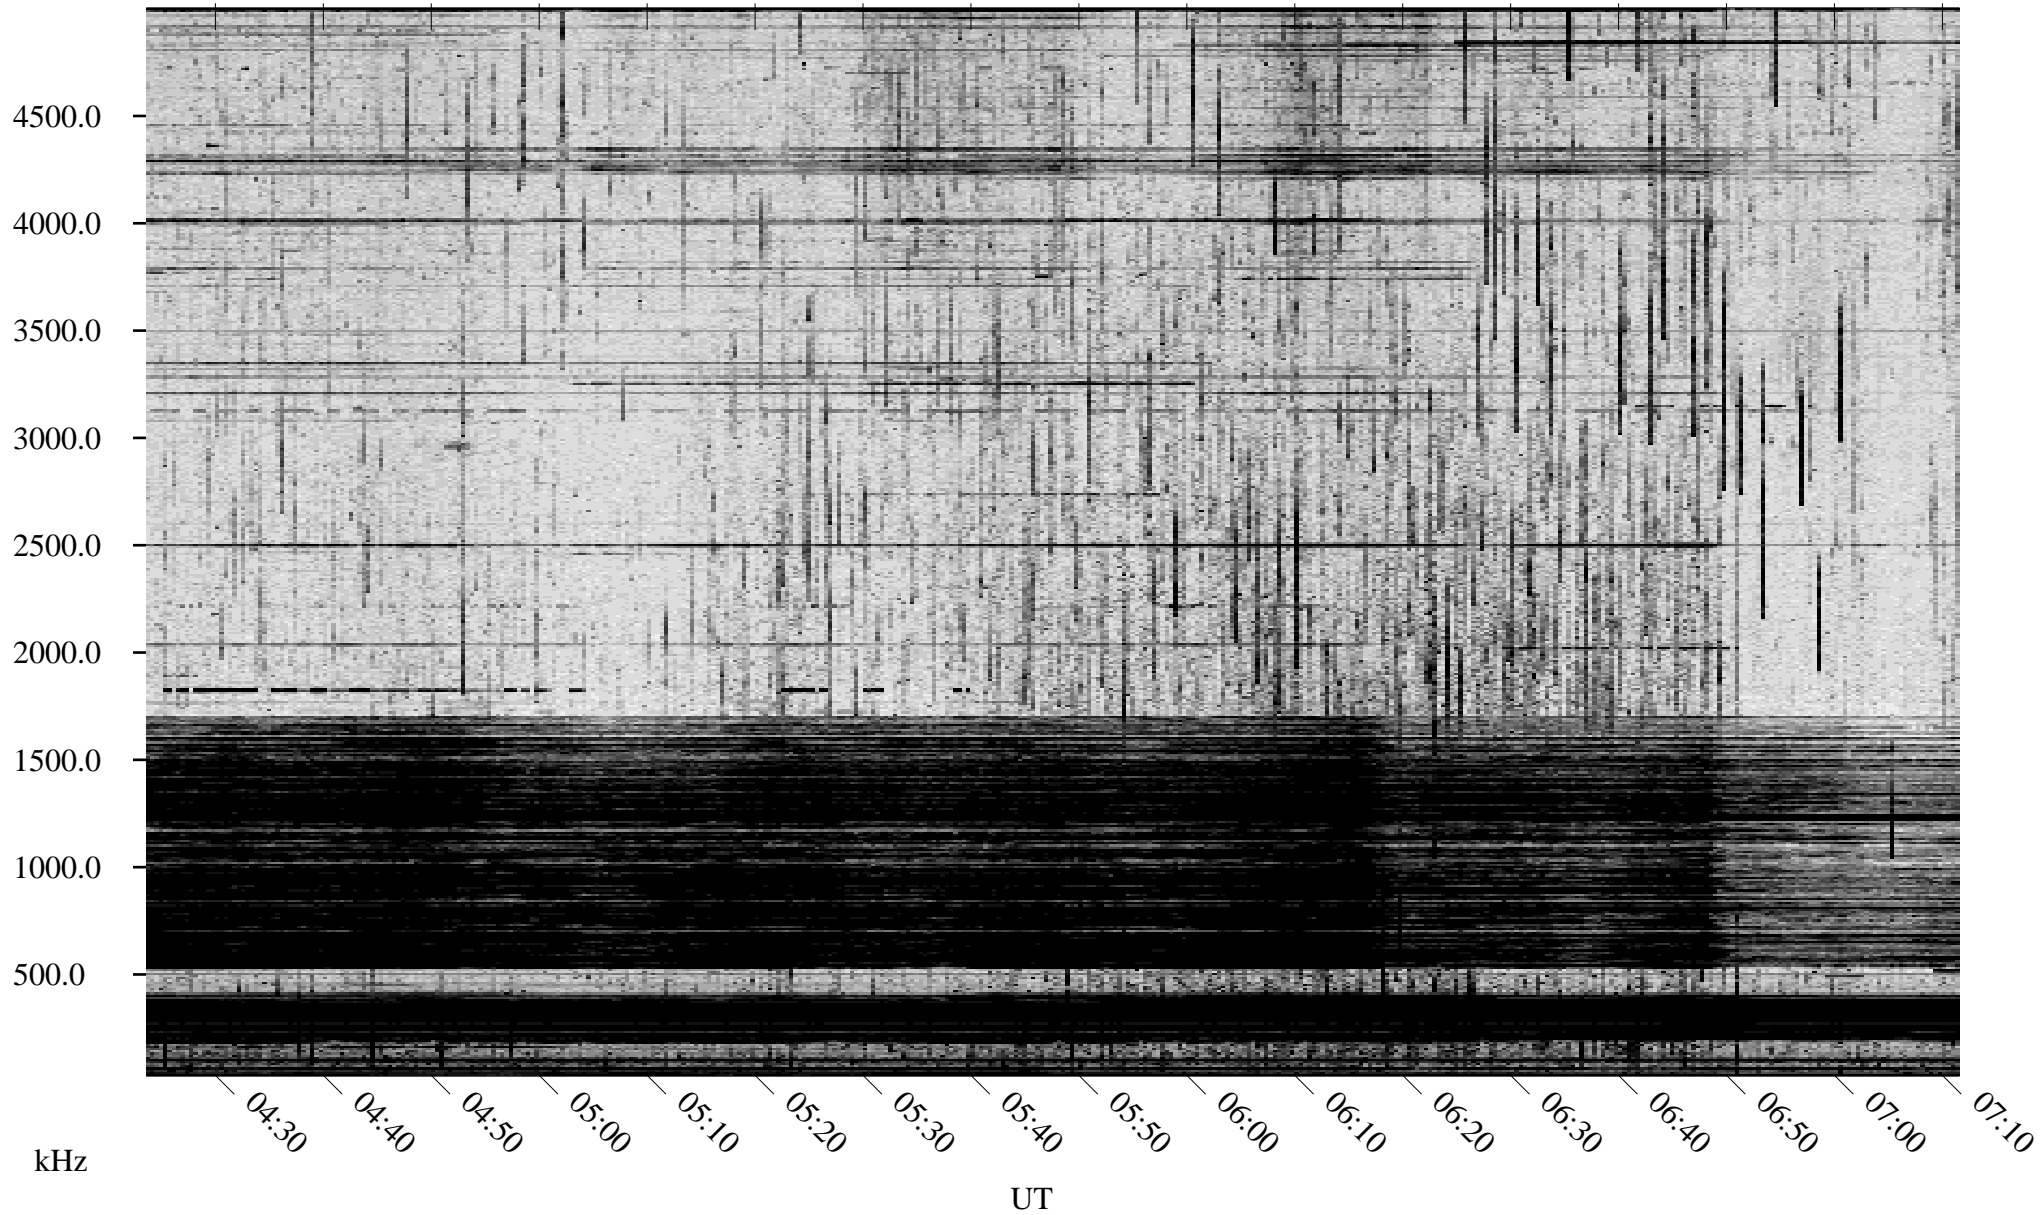

09/03/2003 Churchill, Manitoba

Linear Scale Black = 161 White = 15

ch03246l.z00m max_12

Page 1

09/03/2003 Churchill, Manitoba

Linear Scale Black = 161 White = 15

ch03246l.z00m max_12

Page 2

09/04/2003 Churchill, Manitoba

Linear Scale Black = 161 White = 15

ch03246l.z00m max_12

Page 3

09/04/2003 Churchill, Manitoba

Linear Scale Black = 161 White = 15

ch03246l.z00m max_12

Page 4

09/04/2003 Churchill, Manitoba

Linear Scale Black = 161 White = 15

ch03246l.z00m max_12

Page 5

09/04/2003 Churchill, Manitoba

Linear Scale Black = 161 White = 15

ch03246l.z00m max_12

Page 6

09/04/2003 Churchill, Manitoba

Linear Scale Black = 161 White = 15

ch03246l.z00m max_12

Page 7

09/04/2003 Churchill, Manitoba

Linear Scale Black = 161 White = 15

ch03246l.z00m max_12

Page 8