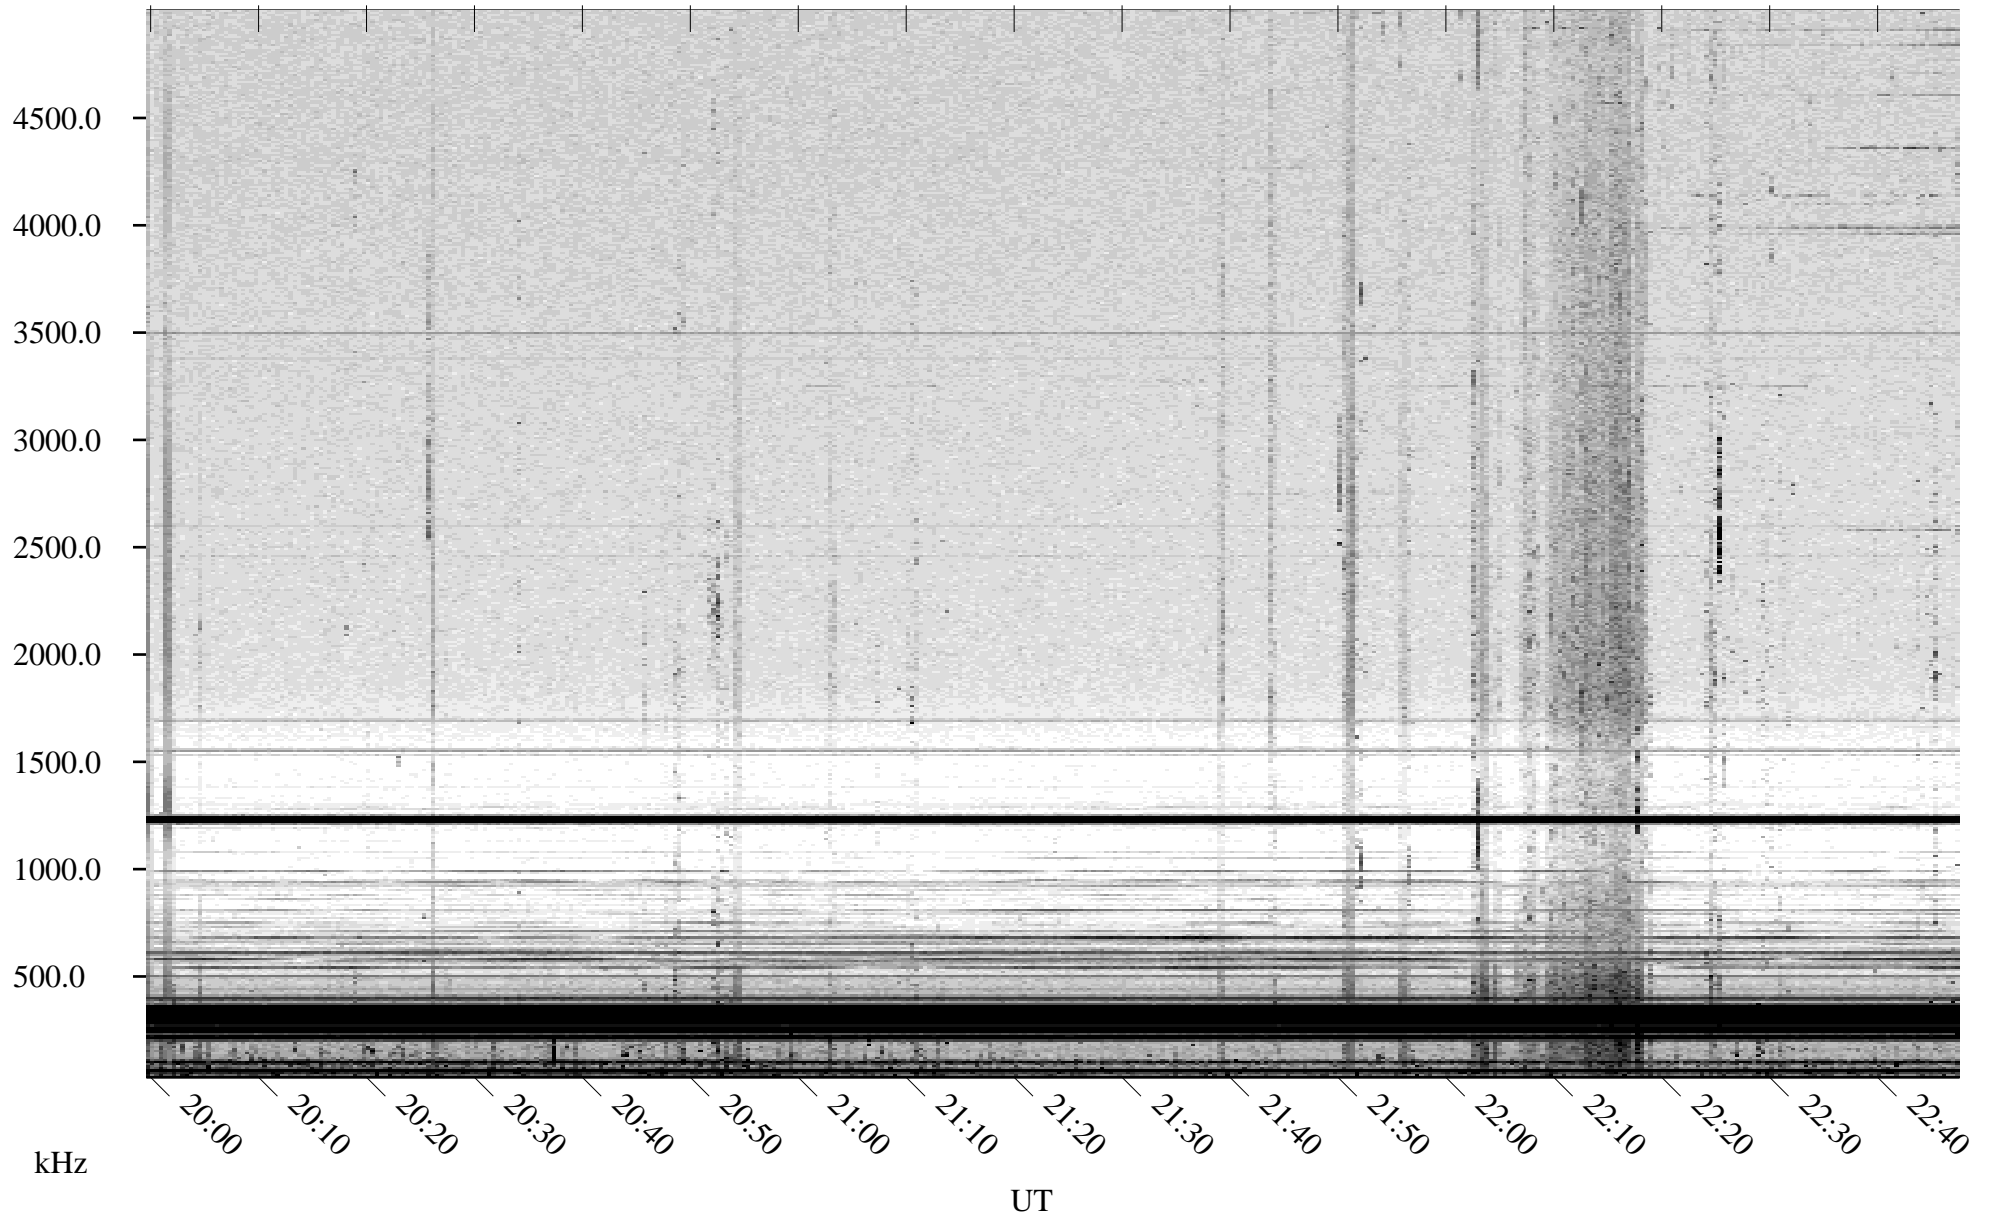

09/03/2003 Churchill, Manitoba

Linear Scale Black = 161 White = 15

ch03246l.z00m max_12

Page 1

09/03/2003 Churchill, Manitoba

Linear Scale Black = 161 White = 15

ch03246l.z00m max_12

Page 2

09/04/2003 Churchill, Manitoba

Linear Scale Black = 161 White = 15

ch03246l.z00m max_12

Page 3

09/04/2003 Churchill, Manitoba

Linear Scale Black = 161 White = 15

ch03246l.z00m max_12

Page 4

09/04/2003 Churchill, Manitoba

Linear Scale Black = 161 White = 15

ch03246l.z00m max_12

Page 5

09/04/2003 Churchill, Manitoba

Linear Scale Black = 161 White = 15

ch03246l.z00m max_12

Page 6

09/04/2003 Churchill, Manitoba

Linear Scale Black = 161 White = 15

ch03246l.z00m max_12

Page 7

09/04/2003 Churchill, Manitoba

Linear Scale Black = 161 White = 15

ch03246l.z00m max_12

Page 8