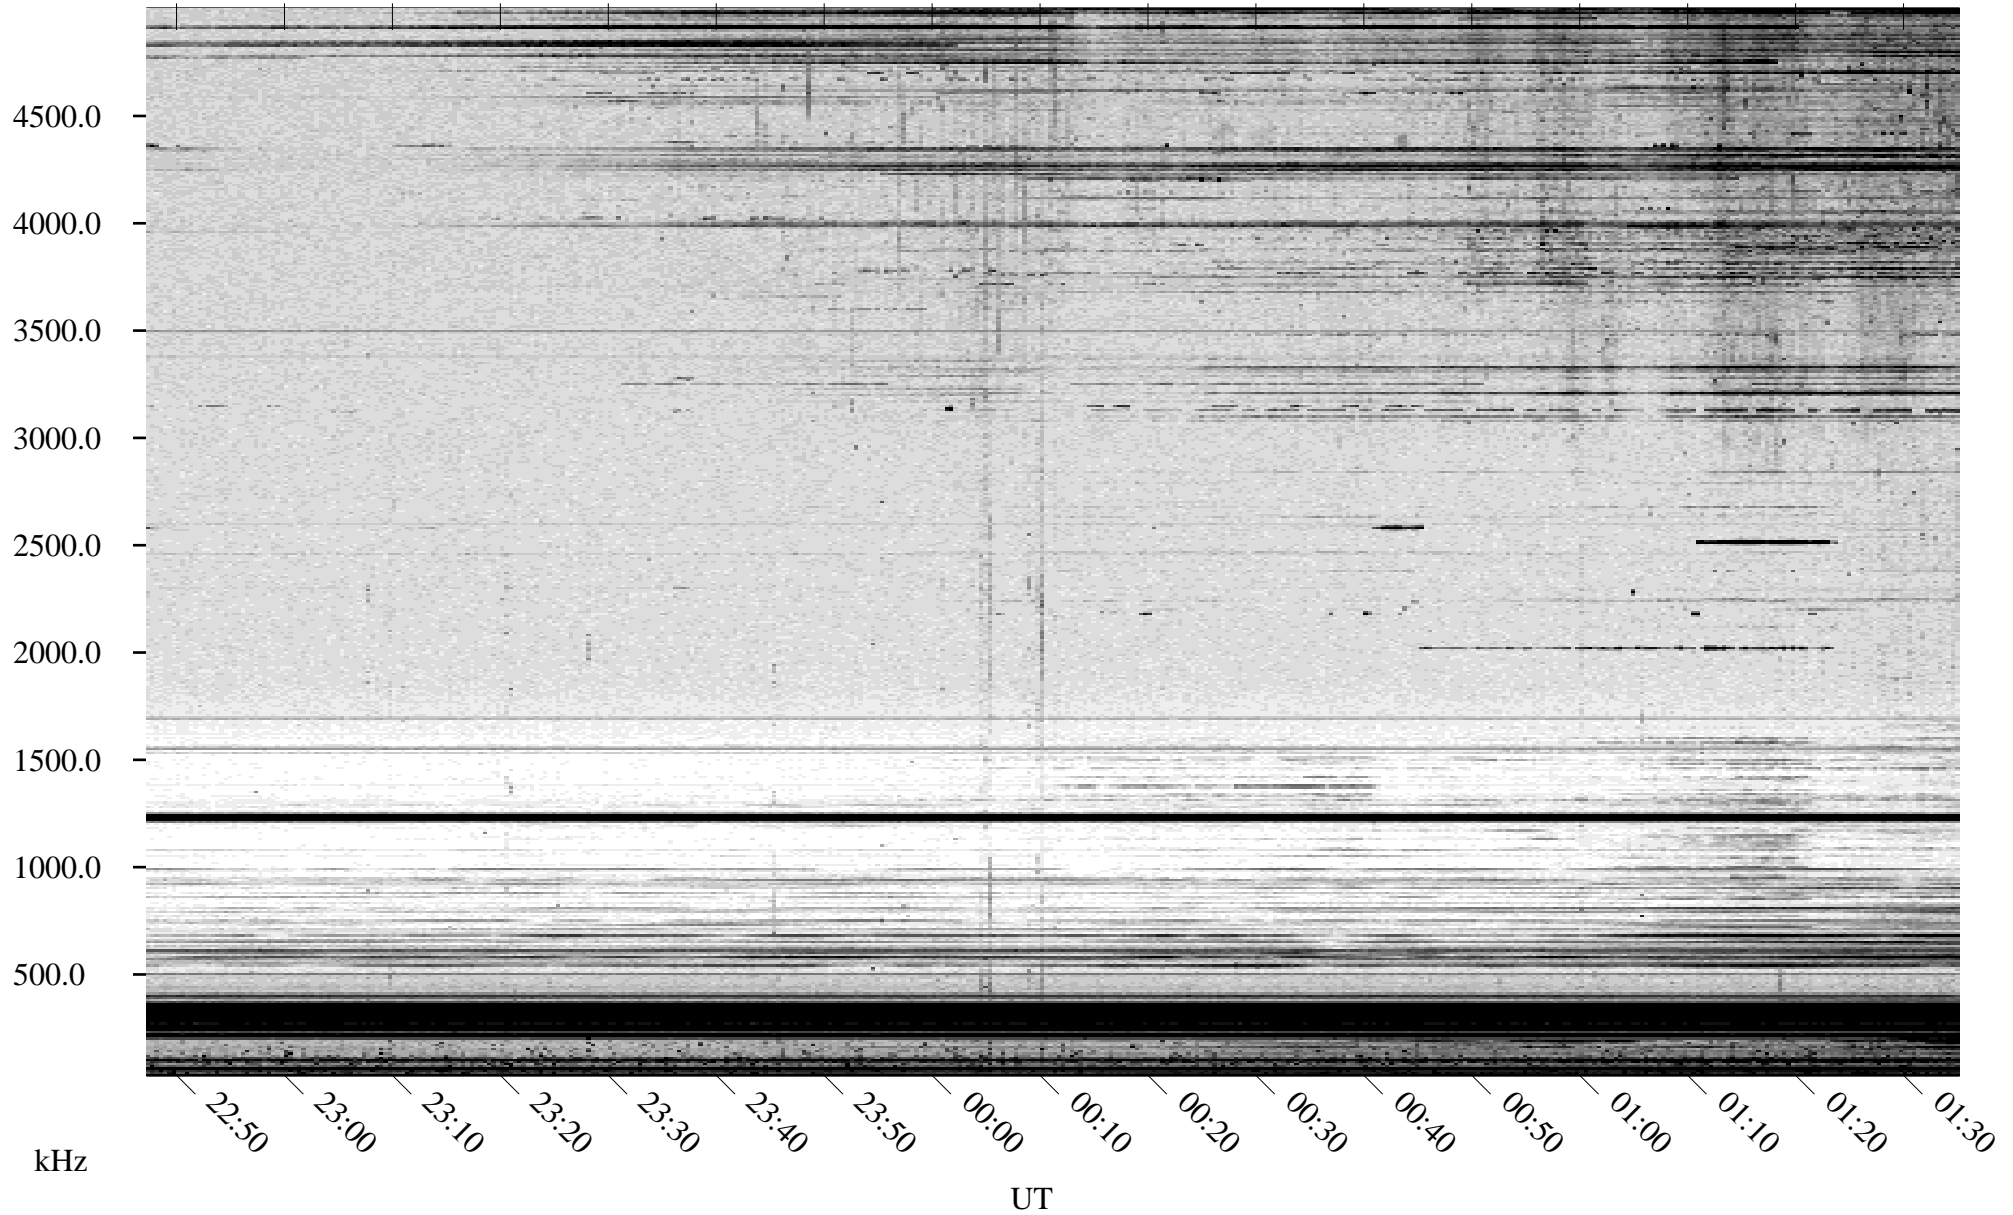

# 09/06/2003 Churchill, Manitoba

Linear Scale    Black = 161    White = 15

ch03249l.z00m max\_12

Page 1

# 09/06/2003 Churchill, Manitoba

Linear Scale    Black = 161    White = 15

ch03249l.z00m max\_12

Page 2

# 09/07/2003 Churchill, Manitoba

Linear Scale    Black = 161    White = 15

ch03249l.z00m max\_12

Page 3

# 09/07/2003 Churchill, Manitoba

Linear Scale    Black = 161    White = 15

ch03249l.z00m max\_12

Page 4