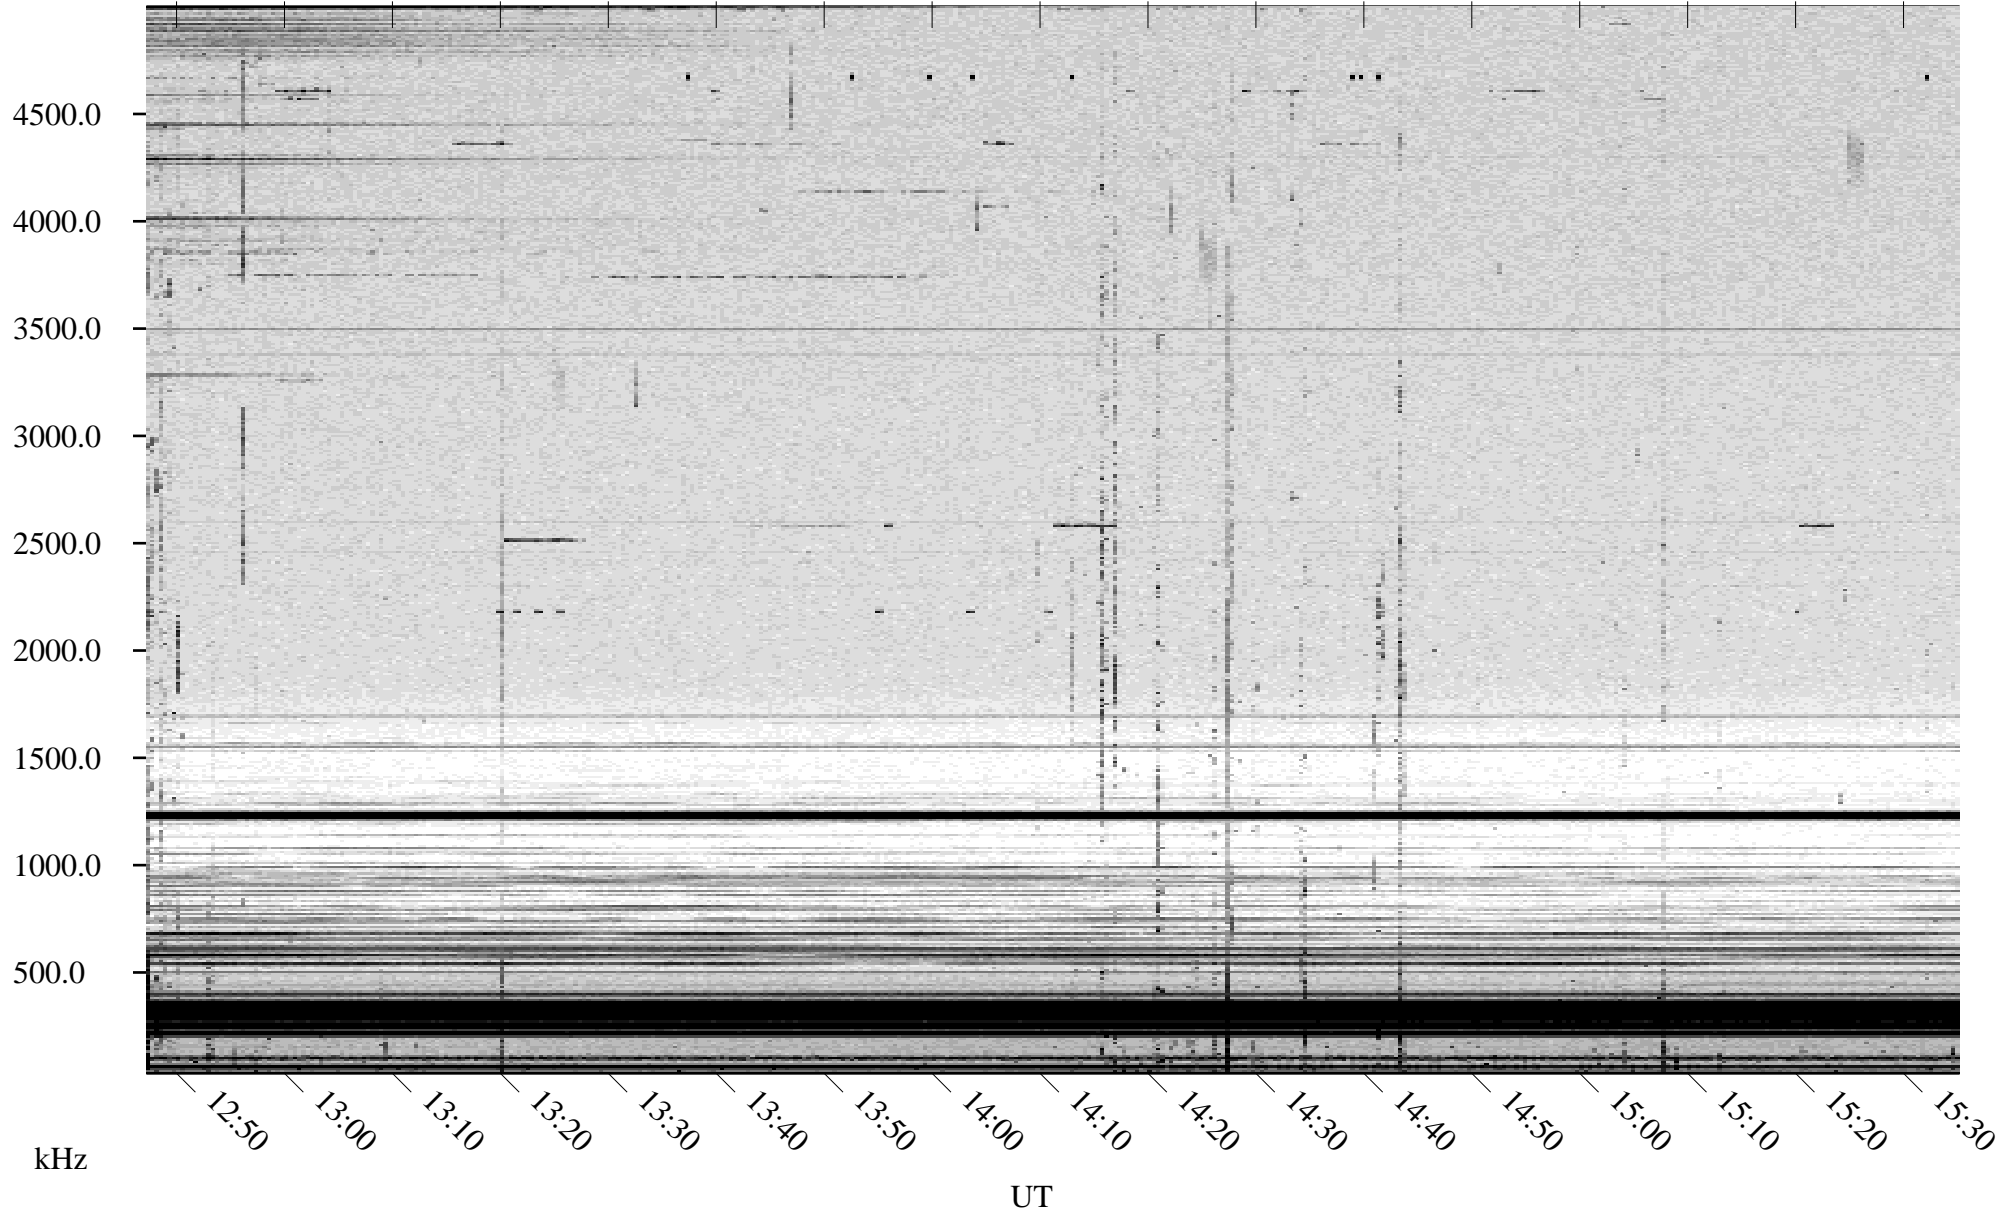

# 09/07/2003 Churchill, Manitoba

Linear Scale    Black = 161    White = 15

ch03249l.z00m max\_12

Page 5

# 09/07/2003 Churchill, Manitoba

Linear Scale    Black = 161    White = 15

ch03249l.z00m max\_12

Page 6

# 09/07/2003 Churchill, Manitoba

Linear Scale    Black = 161    White = 15

ch03249l.z00m max\_12

Page 7

# 09/07/2003 Churchill, Manitoba

Linear Scale    Black = 161    White = 15

ch03249l.z00m max\_12

Page 8