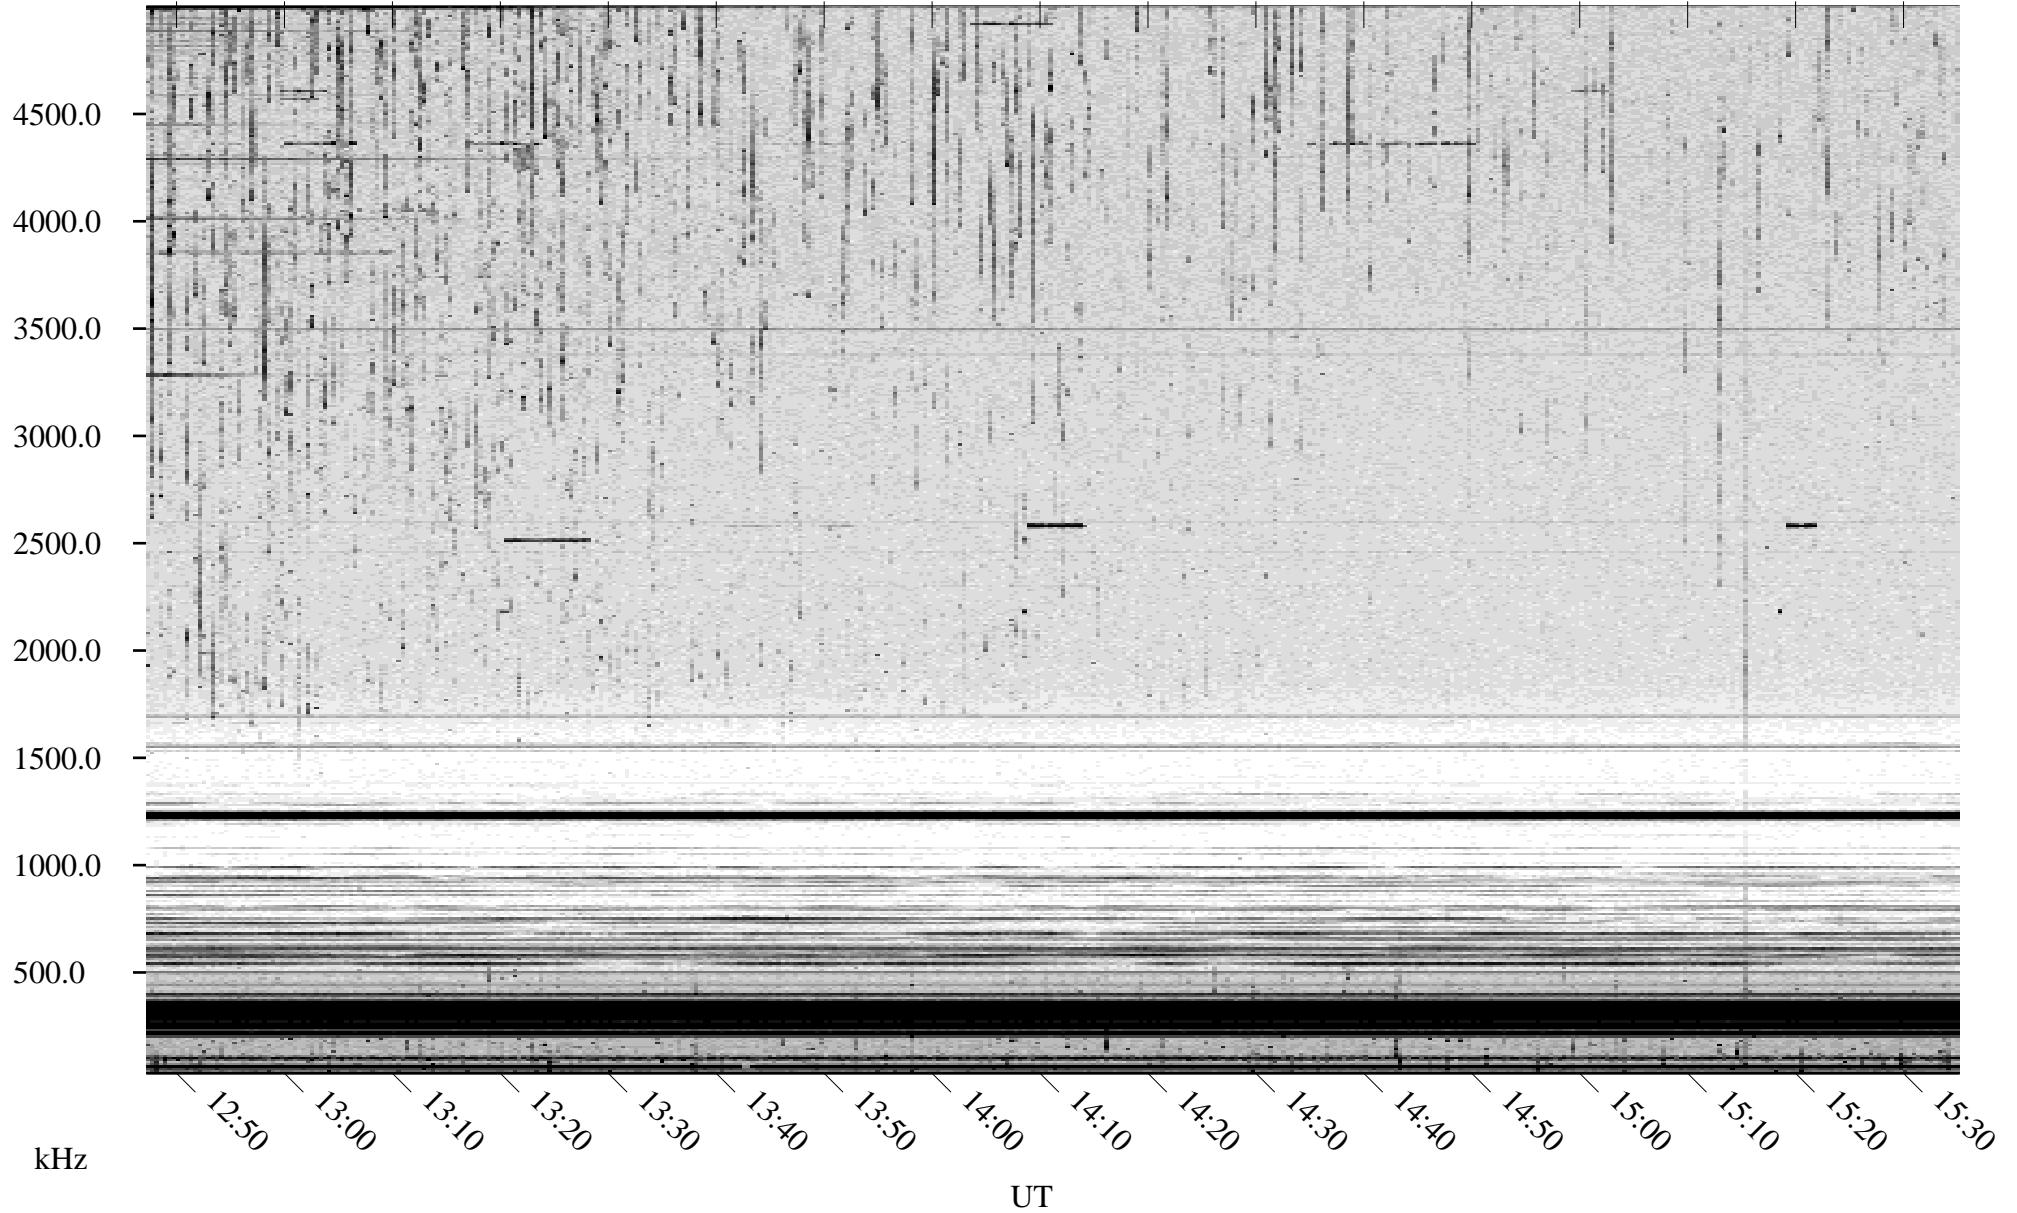

# 09/08/2003 Churchill, Manitoba

Linear Scale    Black = 161    White = 15

ch03250l.z00m max\_12

Page 5

# 09/08/2003 Churchill, Manitoba

Linear Scale    Black = 161    White = 15

ch03250l.z00m max\_12

Page 6

# 09/08/2003 Churchill, Manitoba

Linear Scale    Black = 161    White = 15

ch03250l.z00m max\_12

Page 7

# 09/08/2003 Churchill, Manitoba

Linear Scale    Black = 161    White = 15

ch03250l.z00m max\_12