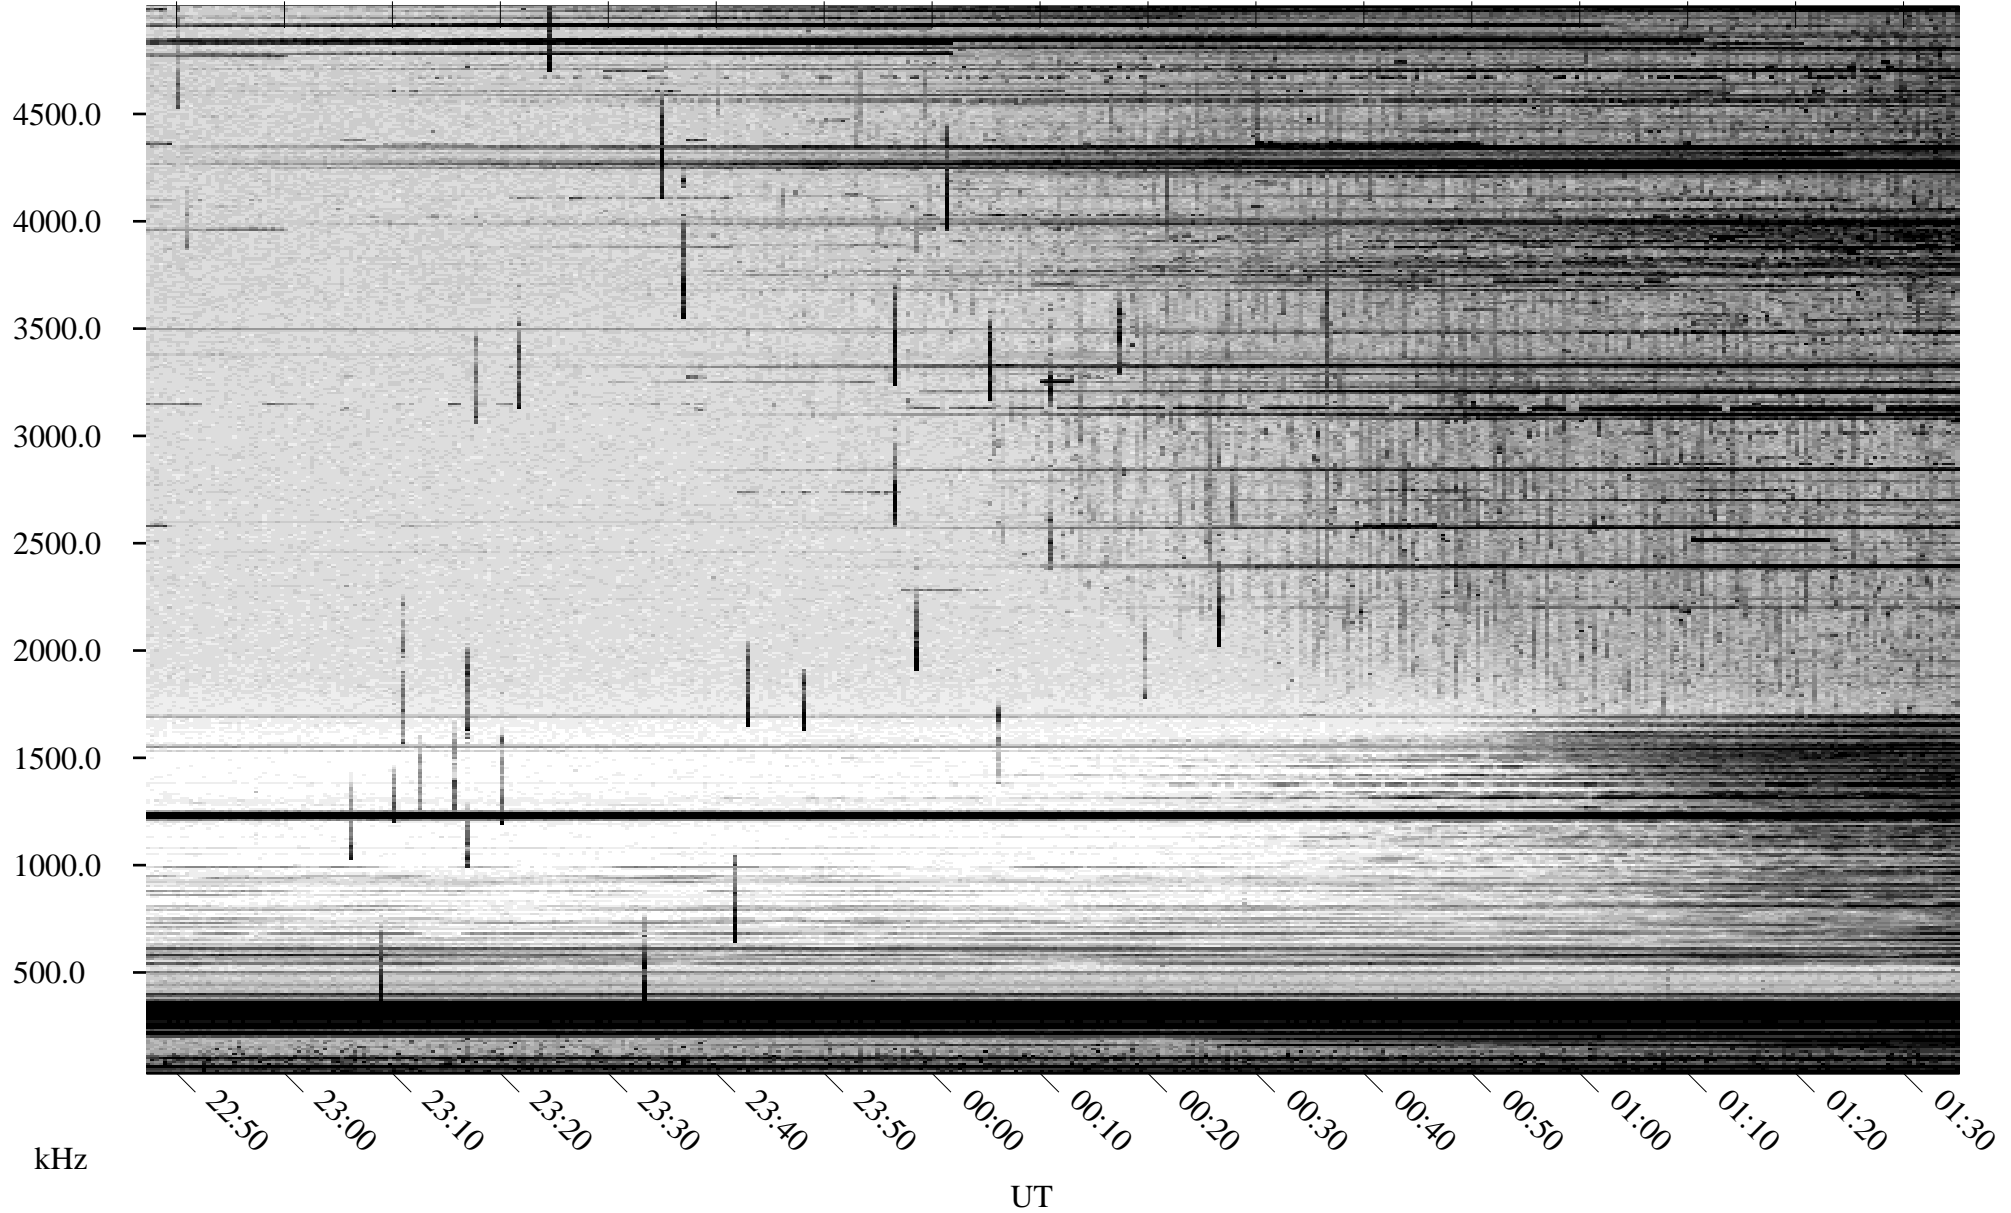

# 09/07/2003 Churchill, Manitoba

Linear Scale    Black = 161    White = 15

ch03250l.z00m max\_12

Page 1

# 09/07/2003 Churchill, Manitoba

Linear Scale    Black = 161    White = 15

ch03250l.z00m max\_12

Page 2

09/08/2003 Churchill, Manitoba

Linear Scale Black = 161 White = 15

ch03250l.z00m max\_12

Page 3

09/08/2003 Churchill, Manitoba

Linear Scale Black = 161 White = 15

ch03250l.z00m max\_12

Page 4

# 09/08/2003 Churchill, Manitoba

Linear Scale    Black = 161    White = 15

ch03250l.z00m max\_12

Page 5