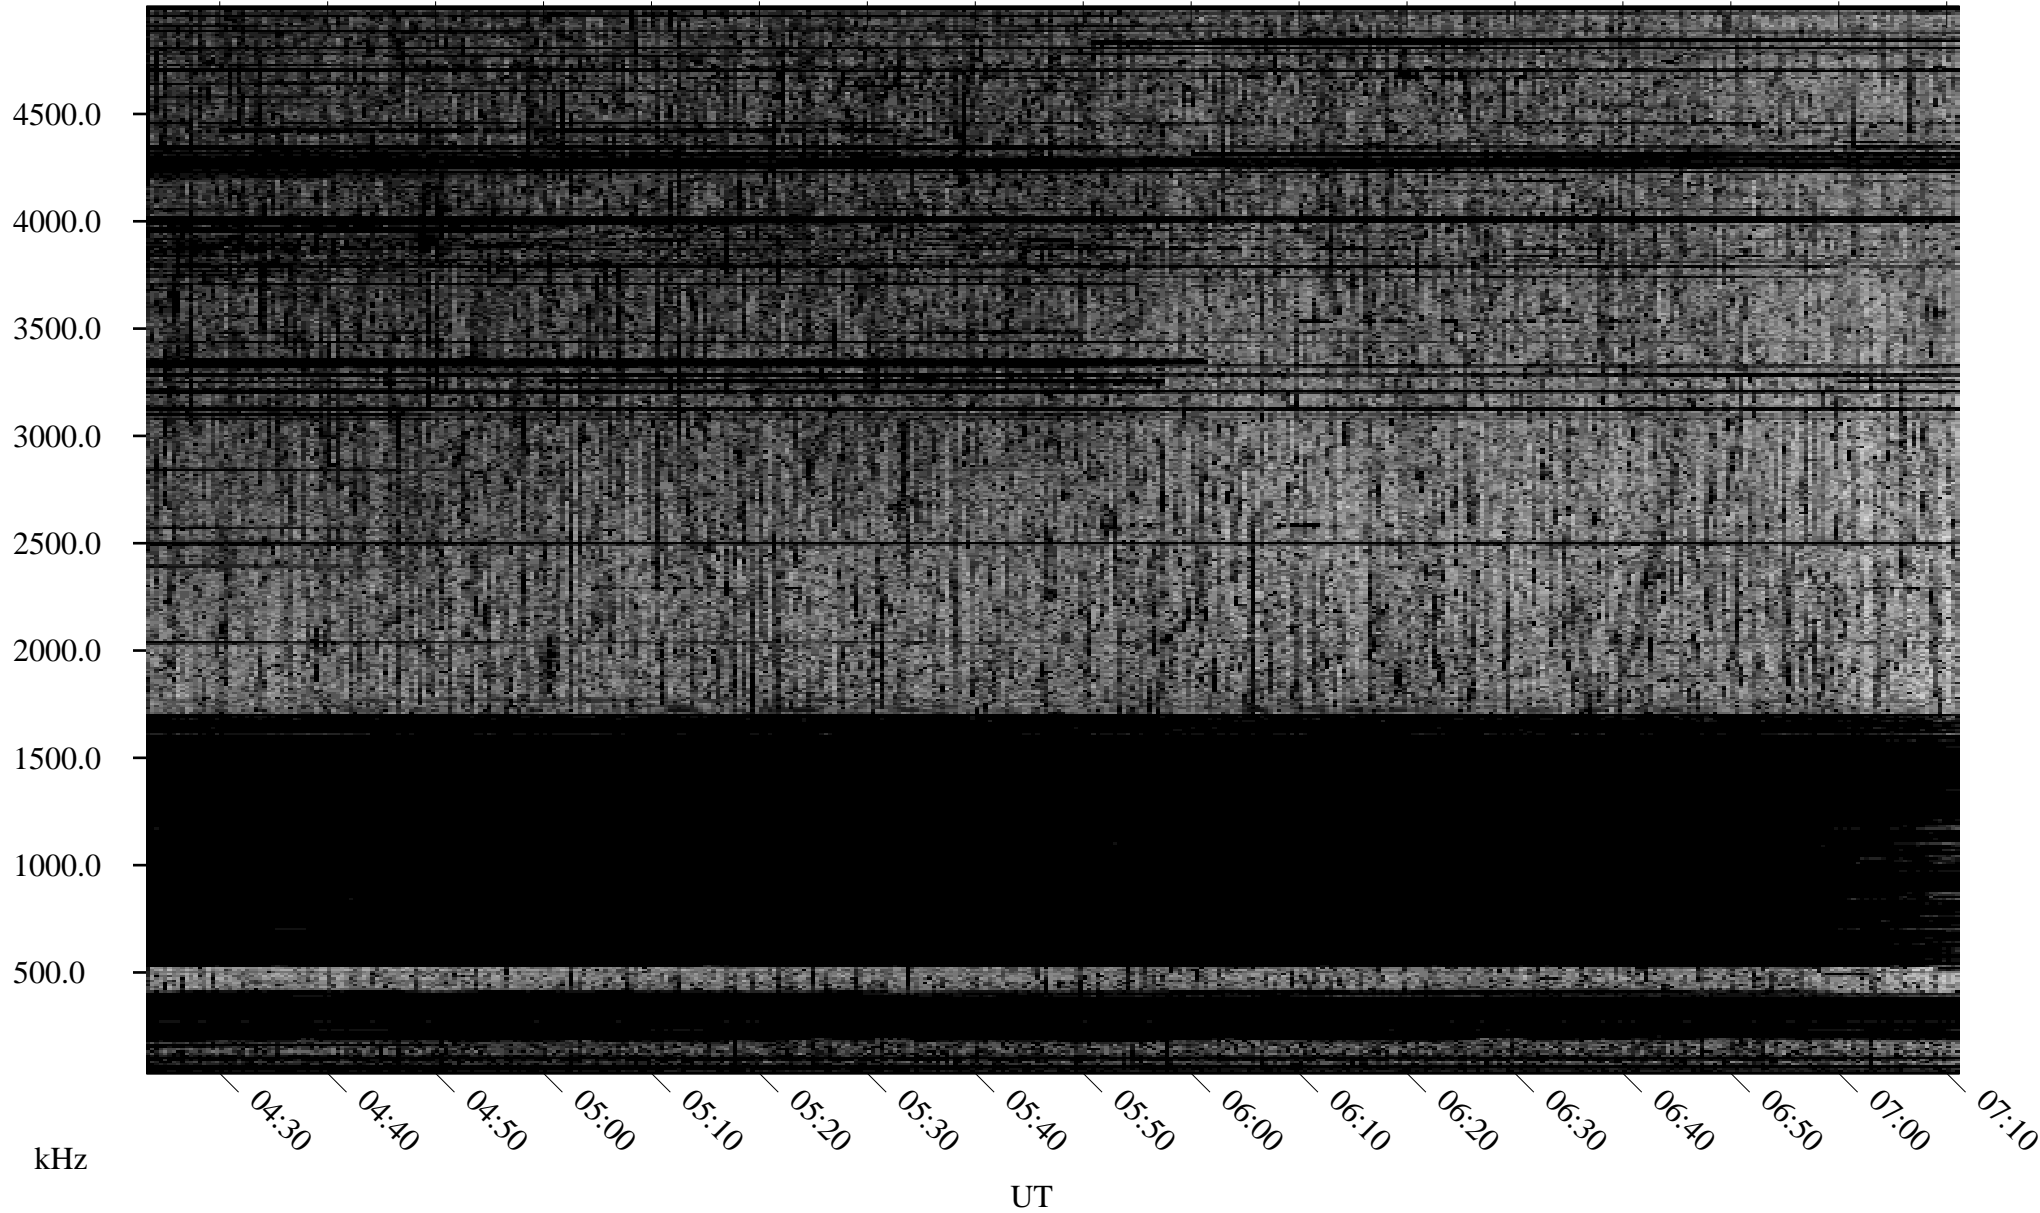

# 09/07/2003 Churchill, Manitoba

Linear Scale    Black = 161    White = 15

ch03250l.z00m max\_12

Page 1

# 09/07/2003 Churchill, Manitoba

Linear Scale    Black = 161    White = 15

ch03250l.z00m max\_12

Page 2

09/08/2003 Churchill, Manitoba

Linear Scale Black = 161 White = 15

ch03250l.z00m max\_12

Page 3

09/08/2003 Churchill, Manitoba

Linear Scale Black = 161 White = 15

ch03250l.z00m max\_12

Page 4

# 09/08/2003 Churchill, Manitoba

Linear Scale    Black = 161    White = 15

ch03250l.z00m max\_12

Page 5