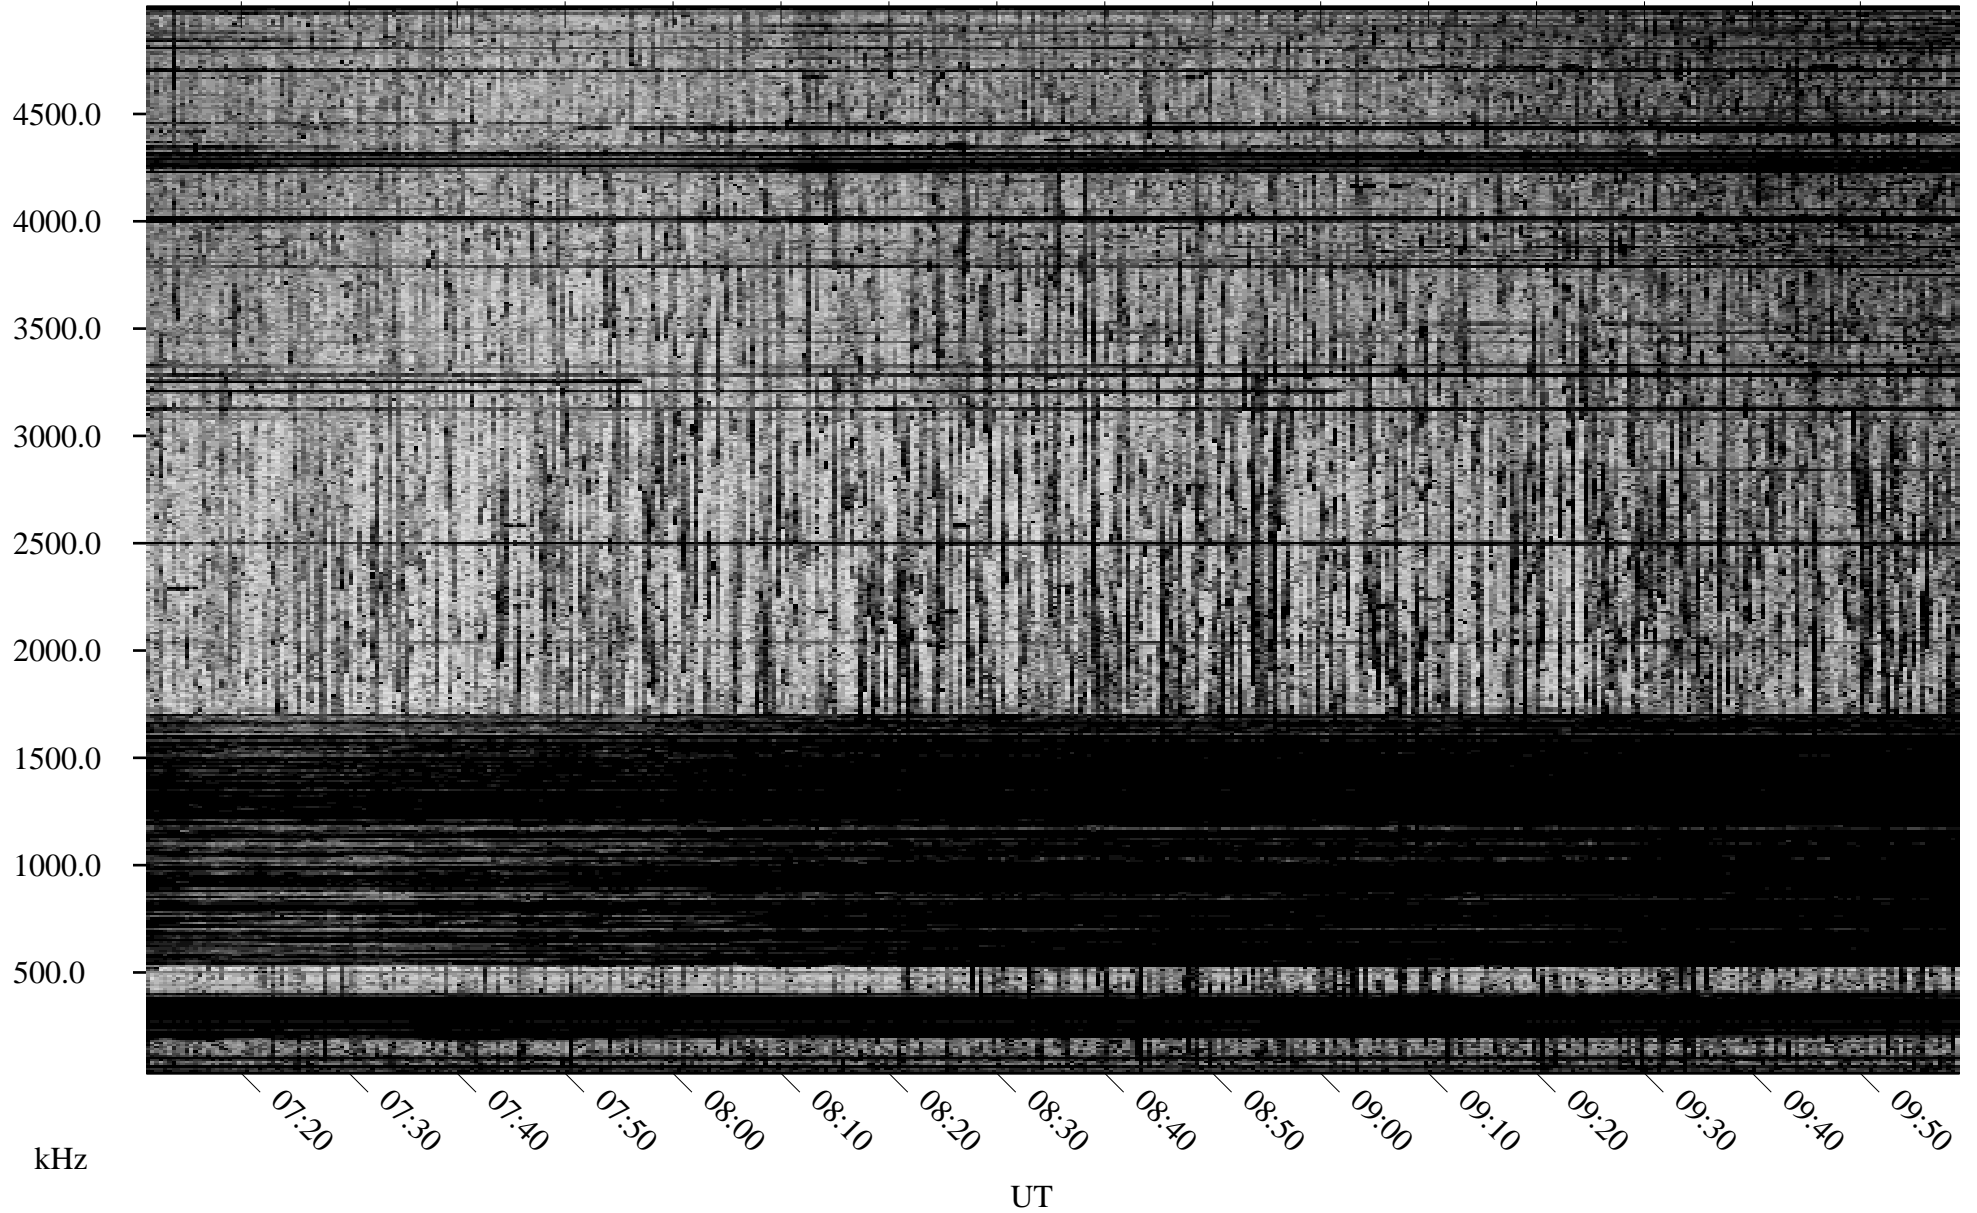

# 09/07/2003 Churchill, Manitoba

Linear Scale    Black = 161    White = 15

ch03250l.z00m max\_12

Page 1

09/08/2003 Churchill, Manitoba

Linear Scale Black = 161 White = 15

ch03250l.z00m max\_12

Page 4

# 09/08/2003 Churchill, Manitoba

Linear Scale    Black = 161    White = 15

ch03250l.z00m max\_12

Page 5

# 09/08/2003 Churchill, Manitoba

Linear Scale    Black = 161    White = 15

ch03250l.z00m max\_12

Page 6