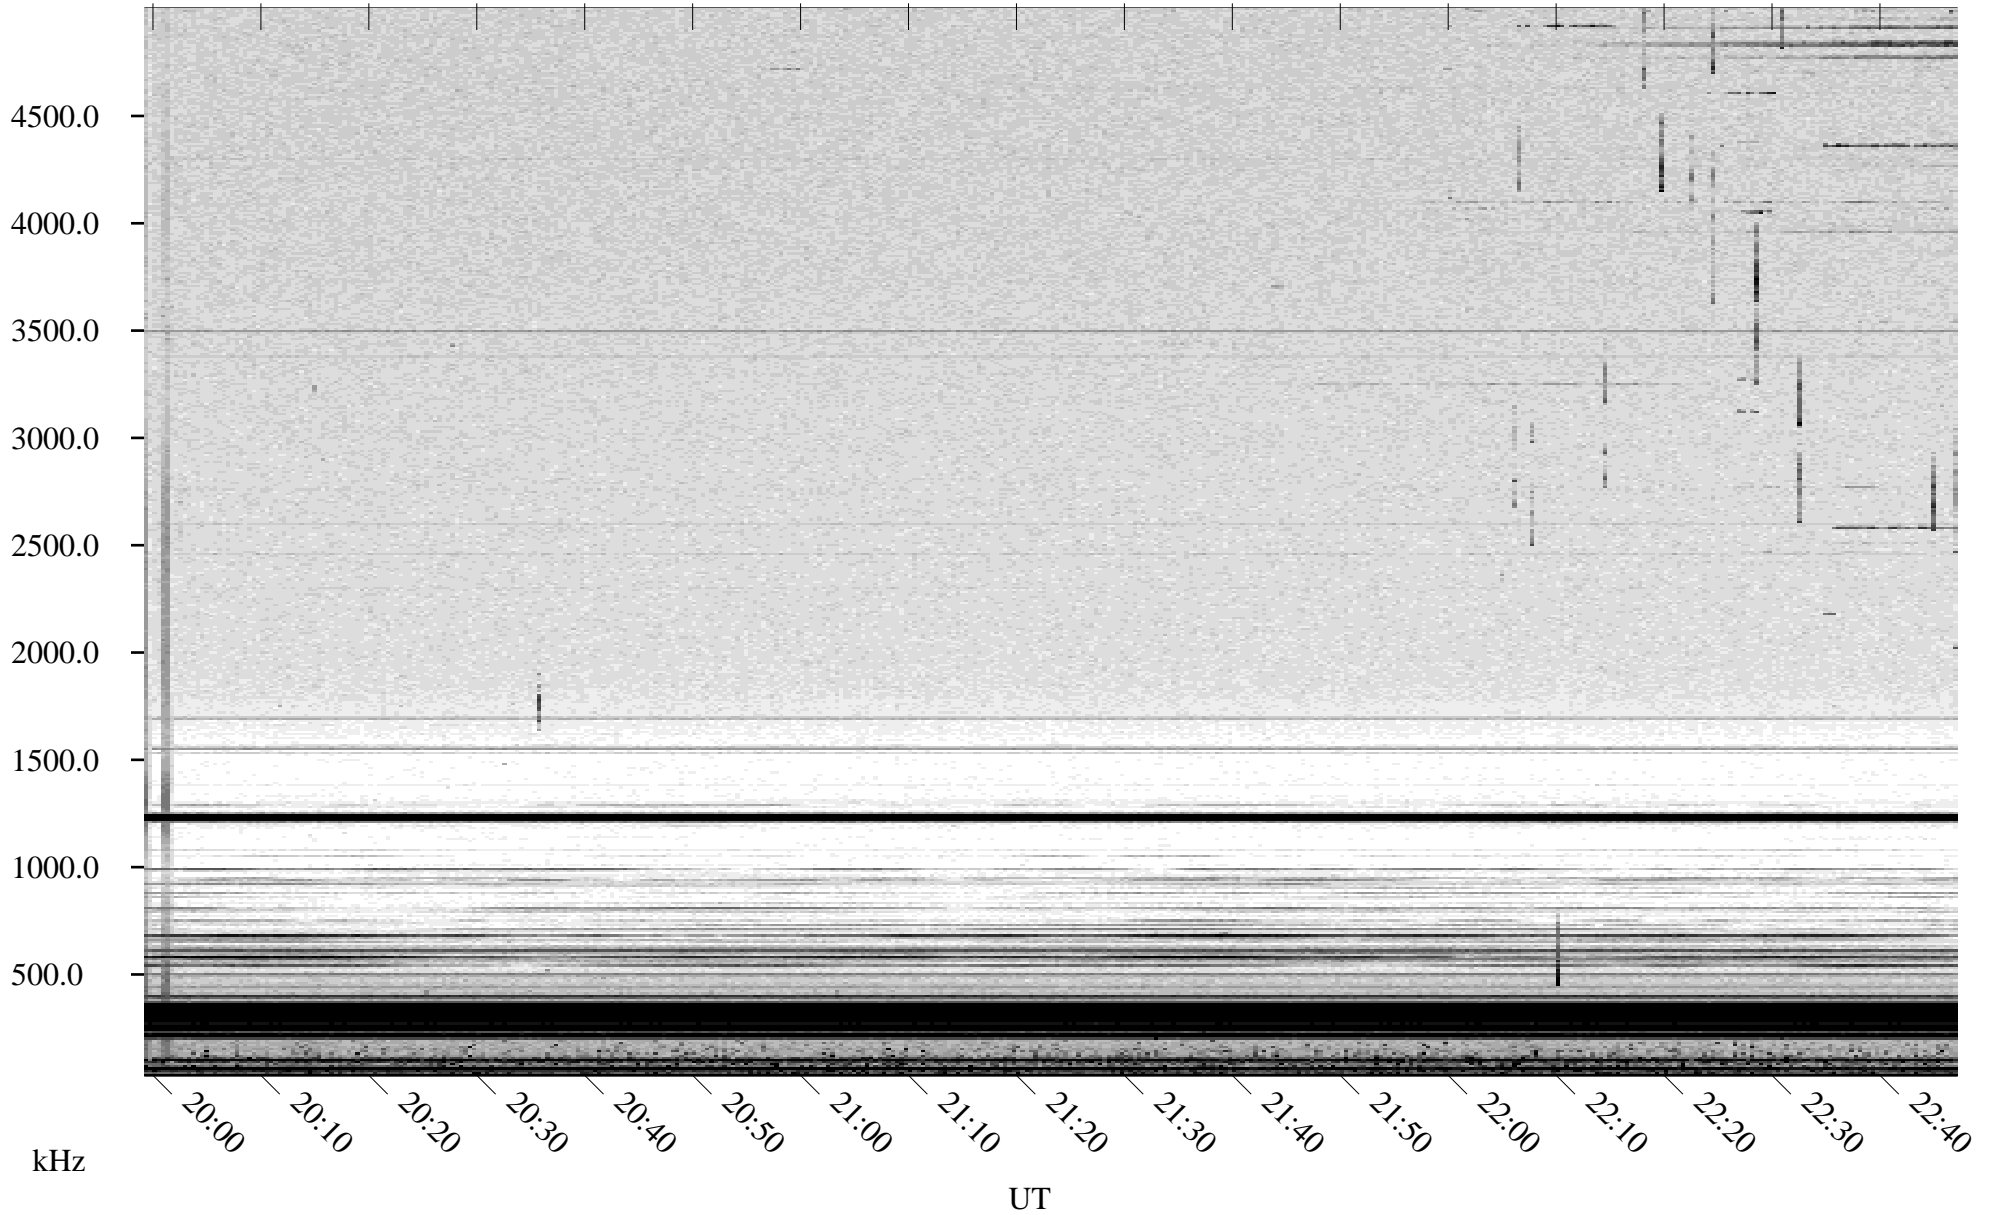

# 09/07/2003 Churchill, Manitoba

Linear Scale    Black = 161    White = 15

ch03250l.z00m max\_12

Page 1

# 09/07/2003 Churchill, Manitoba

Linear Scale    Black = 161    White = 15

ch03250l.z00m max\_12

Page 2

09/08/2003 Churchill, Manitoba

Linear Scale Black = 161 White = 15

ch03250l.z00m max\_12

Page 3

09/08/2003 Churchill, Manitoba

Linear Scale Black = 161 White = 15

ch03250l.z00m max\_12

Page 4

# 09/08/2003 Churchill, Manitoba

Linear Scale    Black = 161    White = 15

ch03250l.z00m max\_12

Page 5