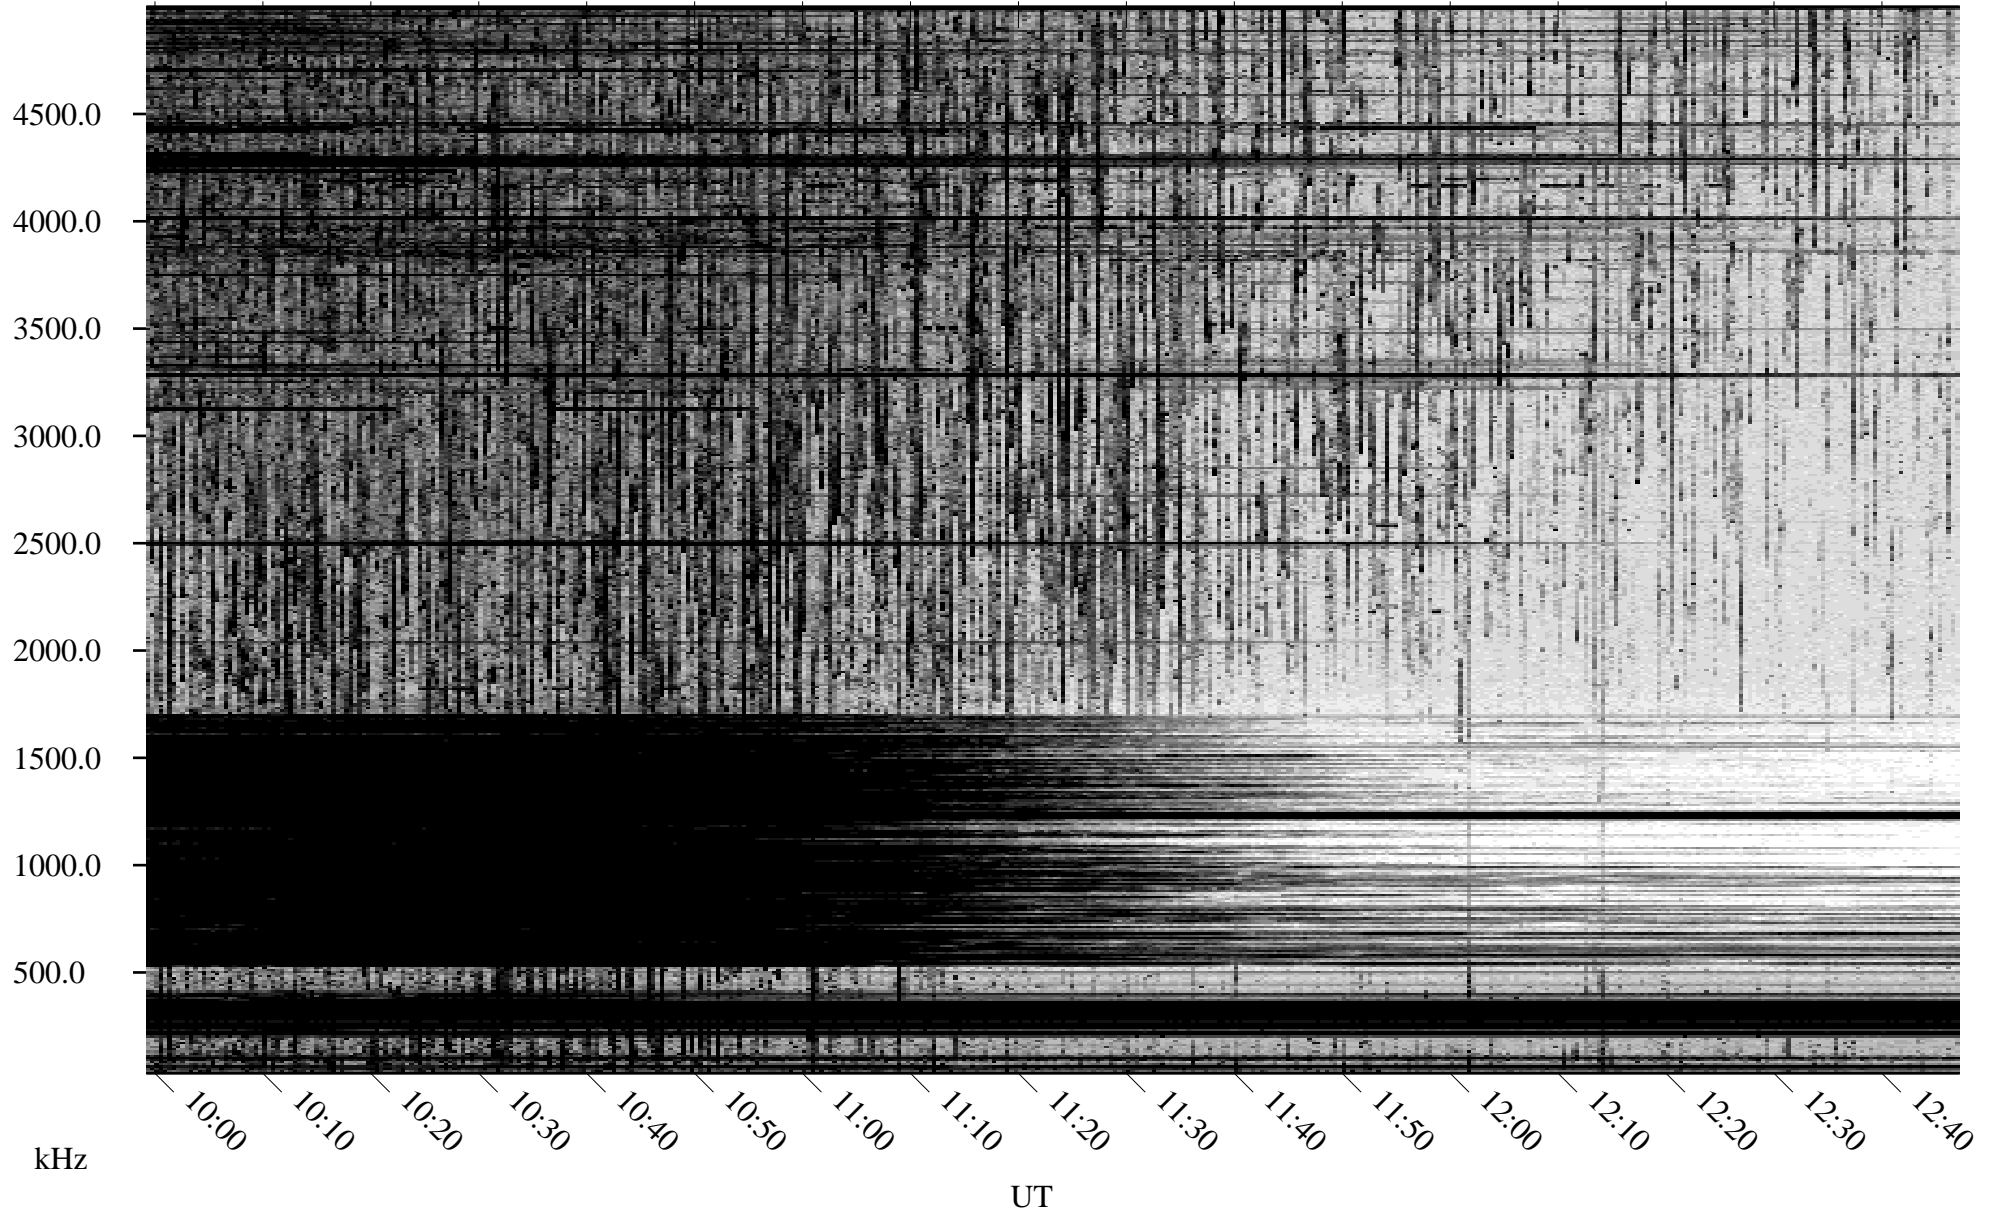

# 09/08/2003 Churchill, Manitoba

Linear Scale    Black = 161    White = 15

ch03250l.z00m max\_12

Page 5

# 09/08/2003 Churchill, Manitoba

Linear Scale    Black = 161    White = 15

ch03250l.z00m max\_12

Page 6

# 09/08/2003 Churchill, Manitoba

Linear Scale    Black = 161    White = 15

ch03250l.z00m max\_12

Page 7

# 09/08/2003 Churchill, Manitoba

Linear Scale    Black = 161    White = 15

ch03250l.z00m max\_12