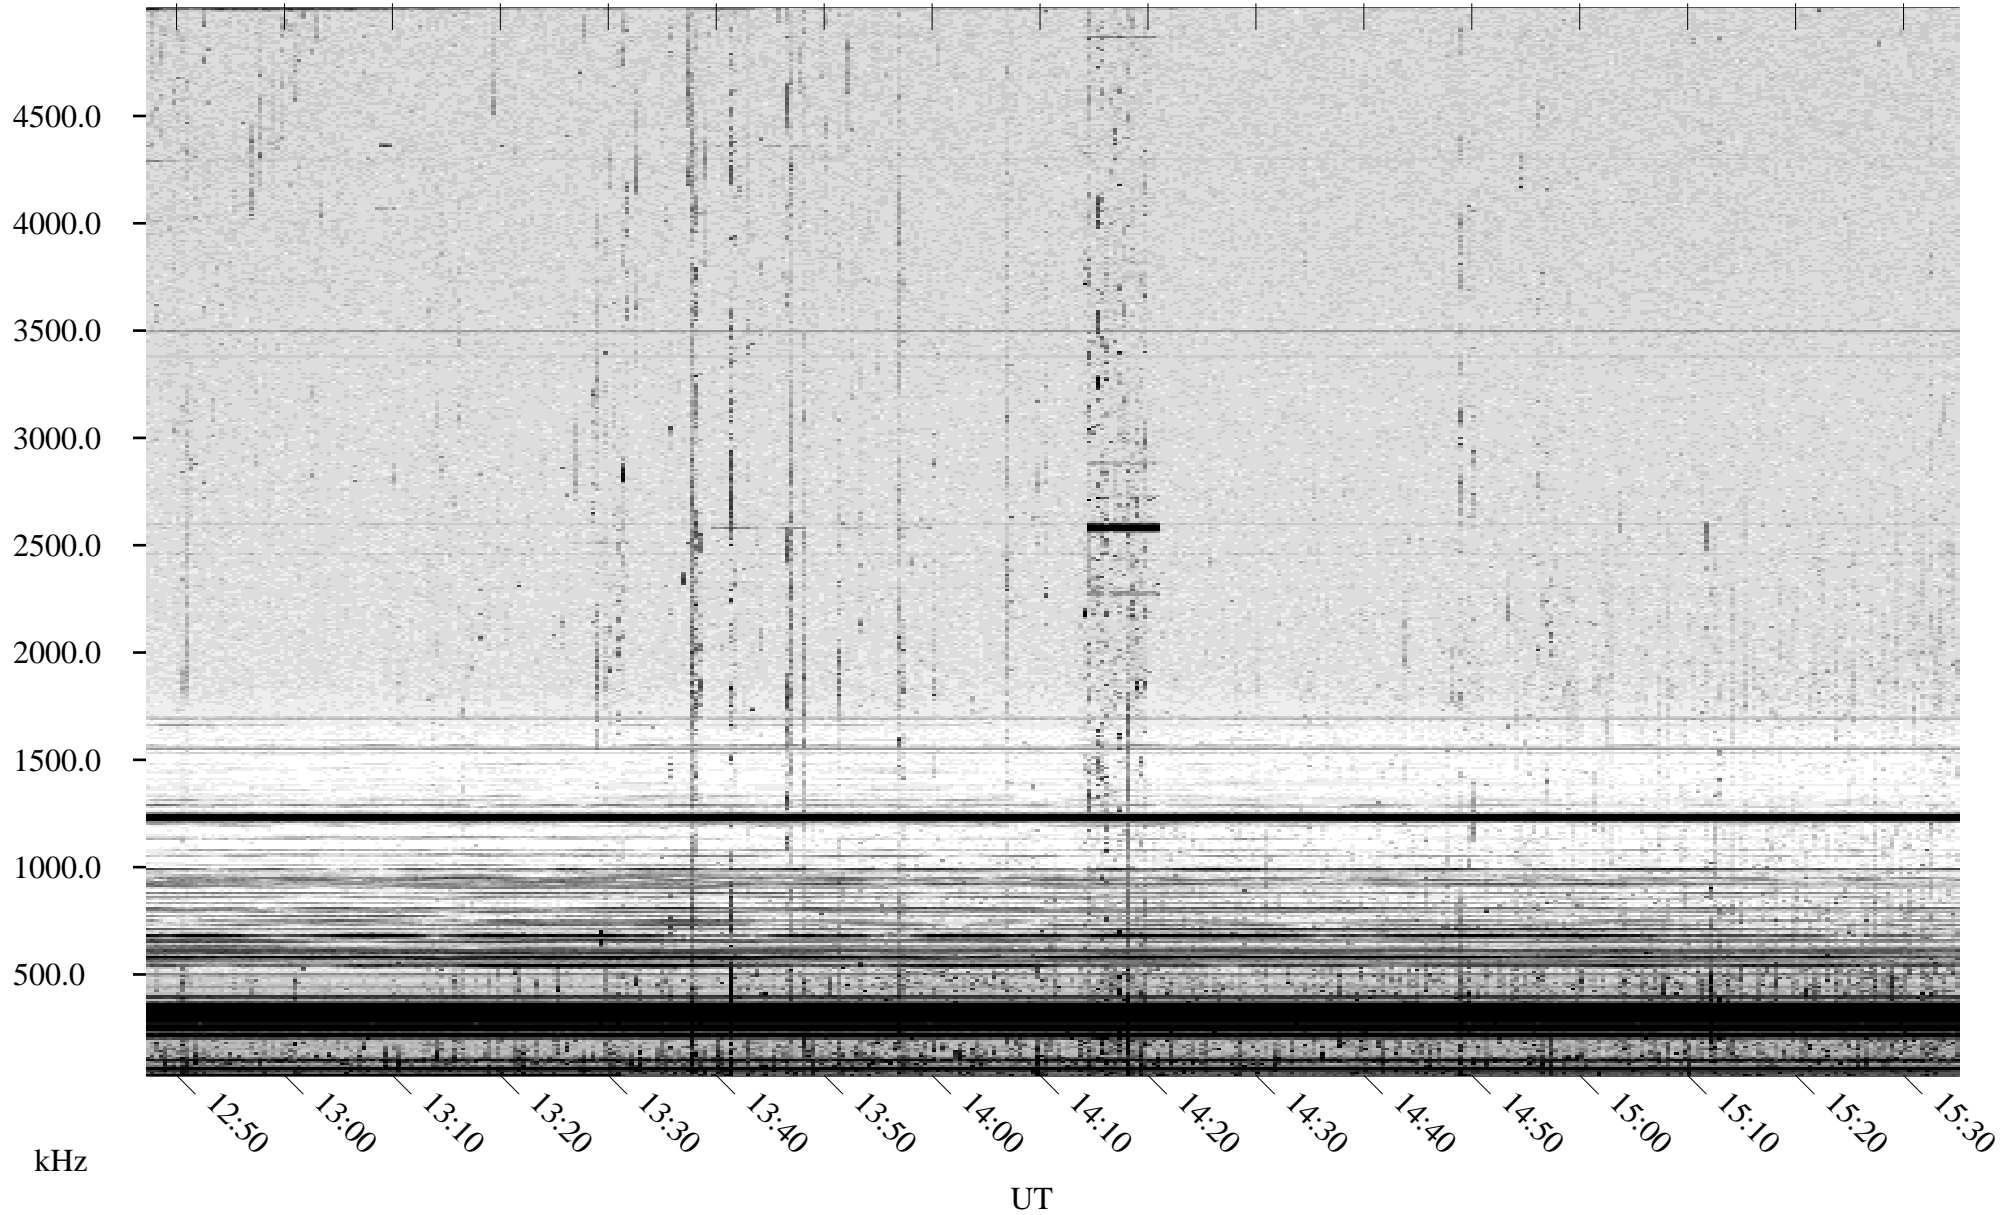

09/09/2003 Churchill, Manitoba

Linear Scale Black = 161 White = 15

ch032511.z00m max_12

Page 3

09/09/2003 Churchill, Manitoba

Linear Scale Black = 161 White = 15

ch032511.z00m max_12

Page 4

09/09/2003 Churchill, Manitoba

Linear Scale Black = 161 White = 15

ch032511.z00m max_12

Page 5

09/09/2003 Churchill, Manitoba

Linear Scale Black = 161 White = 15

ch032511.z00m max_12

Page 6

09/09/2003 Churchill, Manitoba

Linear Scale Black = 161 White = 15

ch032511.z00m max_12

Page 7

09/09/2003 Churchill, Manitoba

Linear Scale Black = 161 White = 15

ch032511.z00m max_12

Page 8