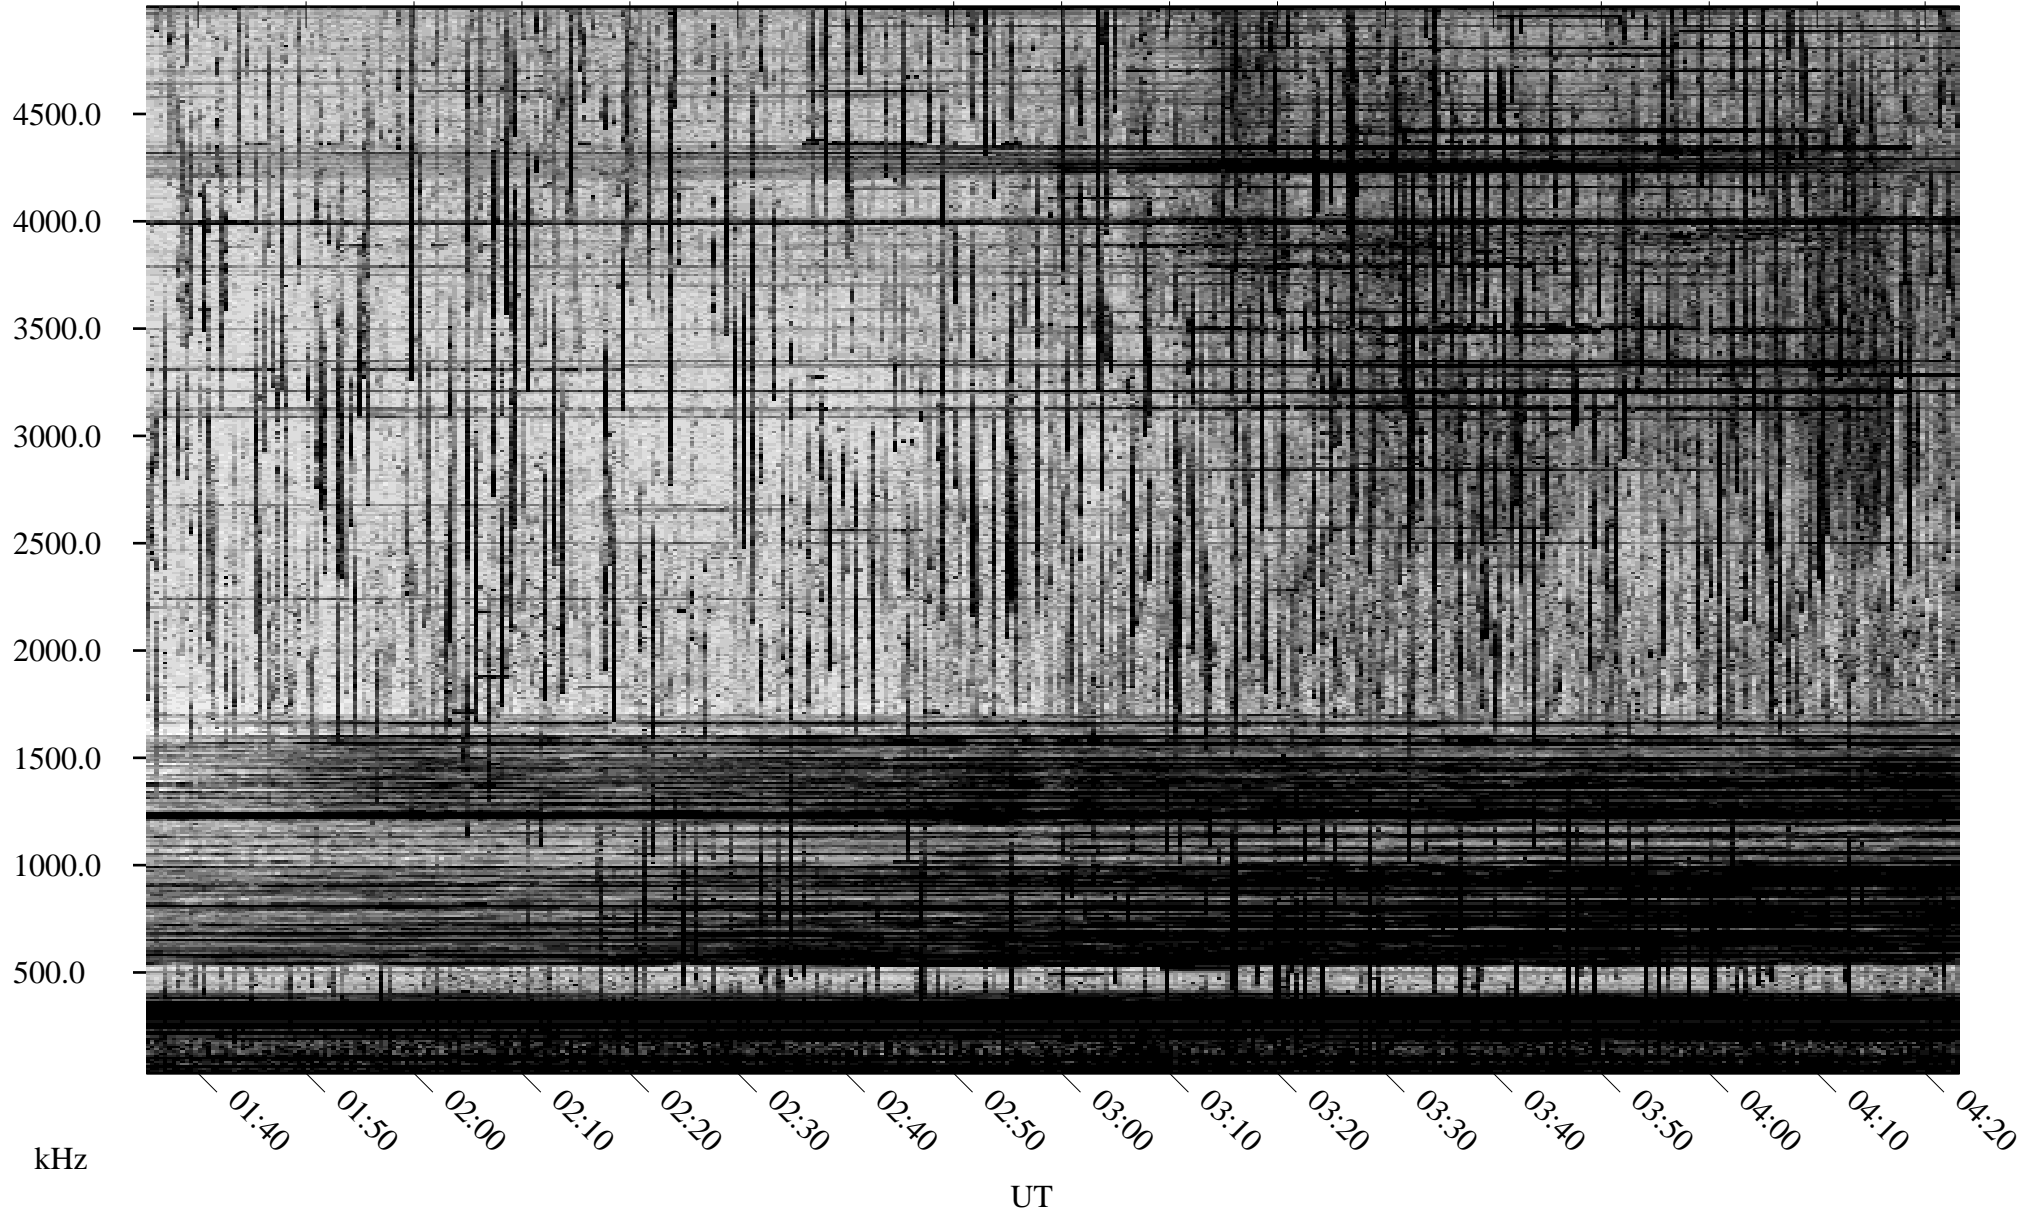

# 09/09/2003 Churchill, Manitoba

Linear Scale    Black = 161    White = 15

ch03252l.z00m max\_12

Page 1

# 09/09/2003 Churchill, Manitoba

Linear Scale    Black = 161    White = 15

ch03252l.z00m max\_12

Page 2

# 09/10/2003 Churchill, Manitoba

Linear Scale    Black = 161    White = 15

ch03252l.z00m max\_12

Page 3

# 09/10/2003 Churchill, Manitoba

Linear Scale    Black = 161    White = 15

ch03252l.z00m max\_12

Page 4