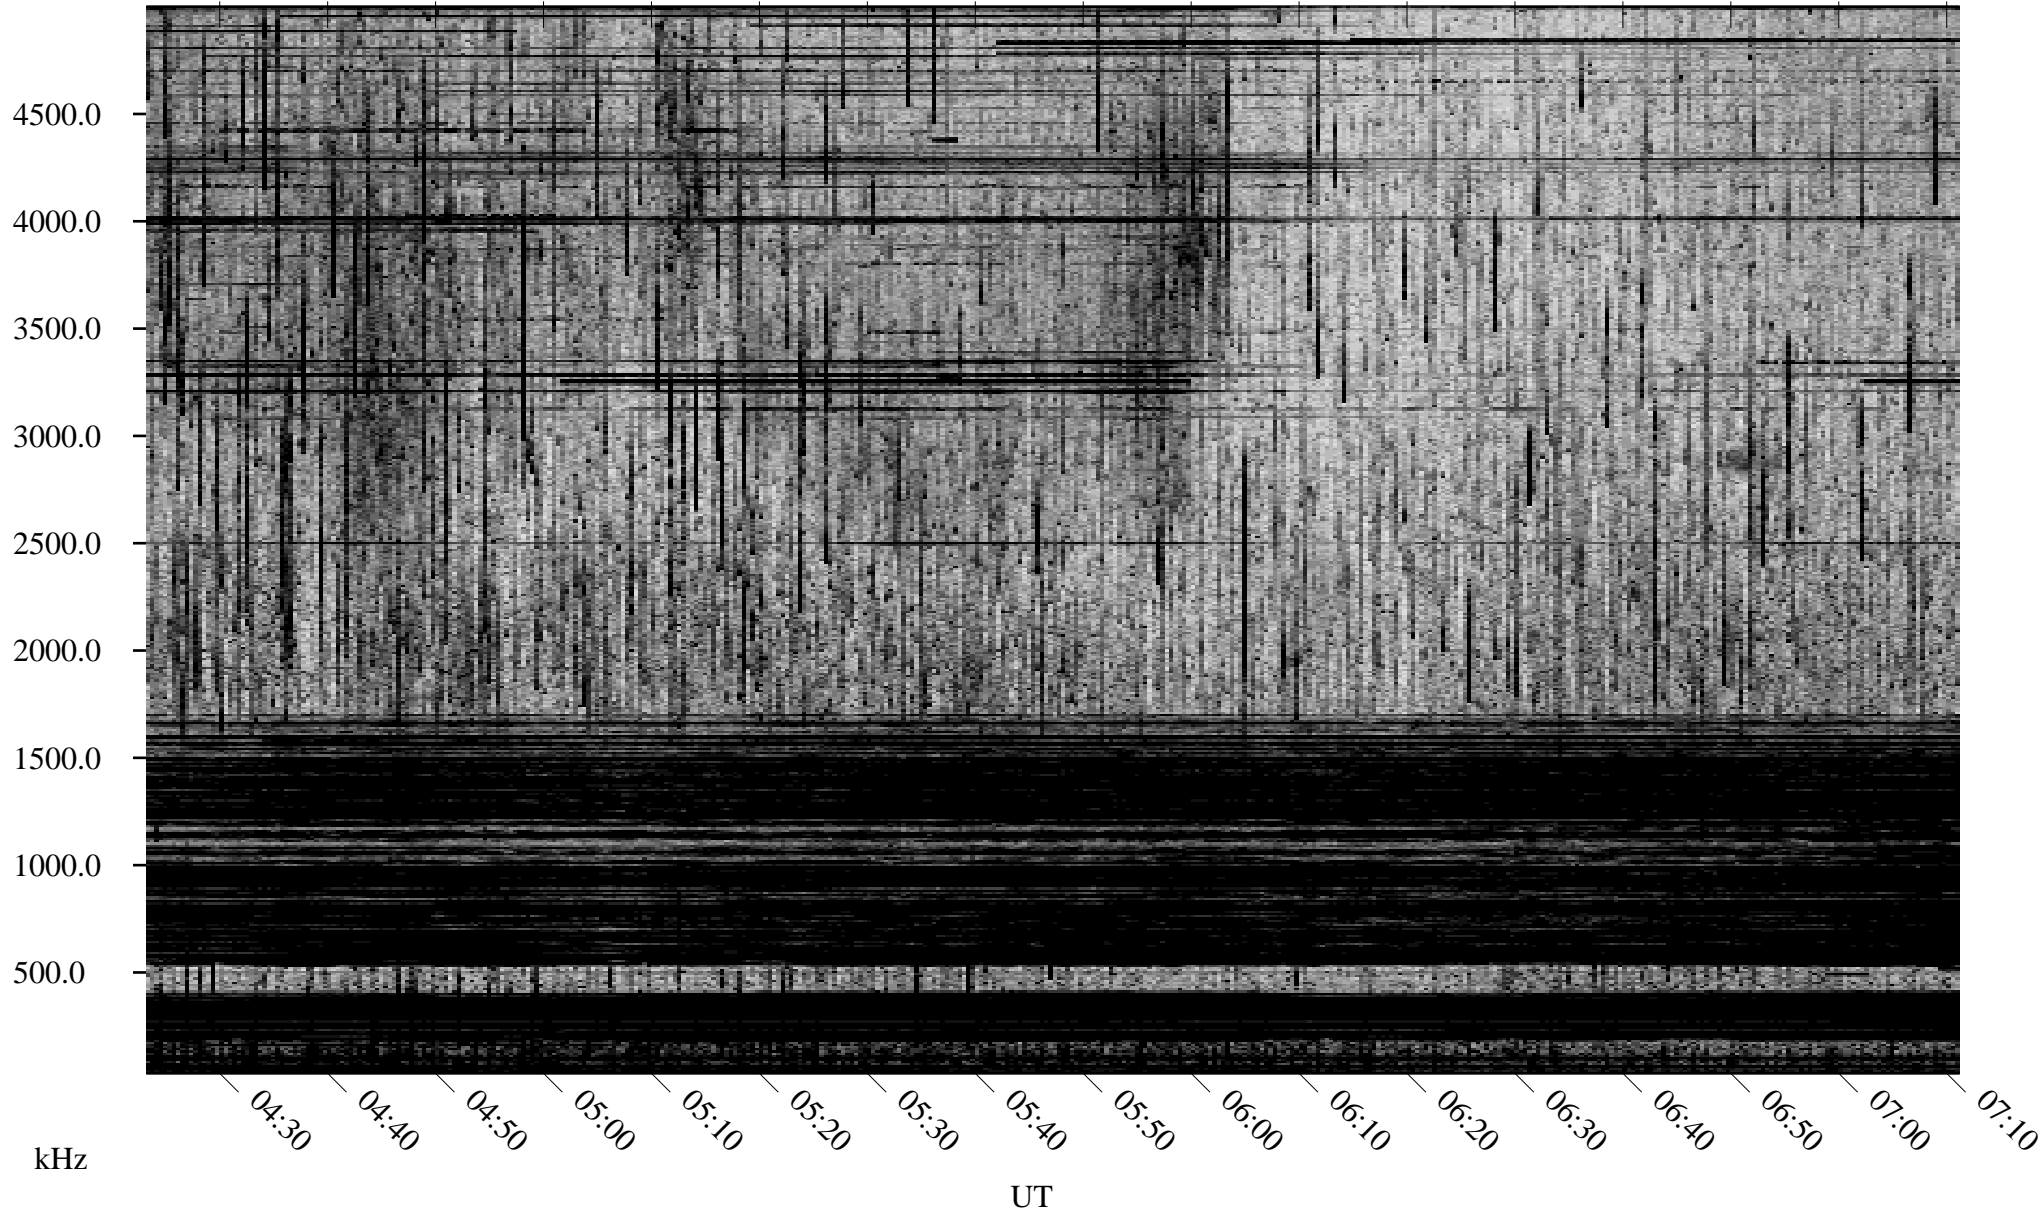

# 09/09/2003 Churchill, Manitoba

Linear Scale    Black = 161    White = 15

ch03252l.z00m max\_12

Page 1

# 09/09/2003 Churchill, Manitoba

Linear Scale    Black = 161    White = 15

ch03252l.z00m max\_12

Page 2

# 09/10/2003 Churchill, Manitoba

Linear Scale    Black = 161    White = 15

ch03252l.z00m max\_12

Page 3

# 09/10/2003 Churchill, Manitoba

Linear Scale    Black = 161    White = 15

ch03252l.z00m max\_12

Page 4