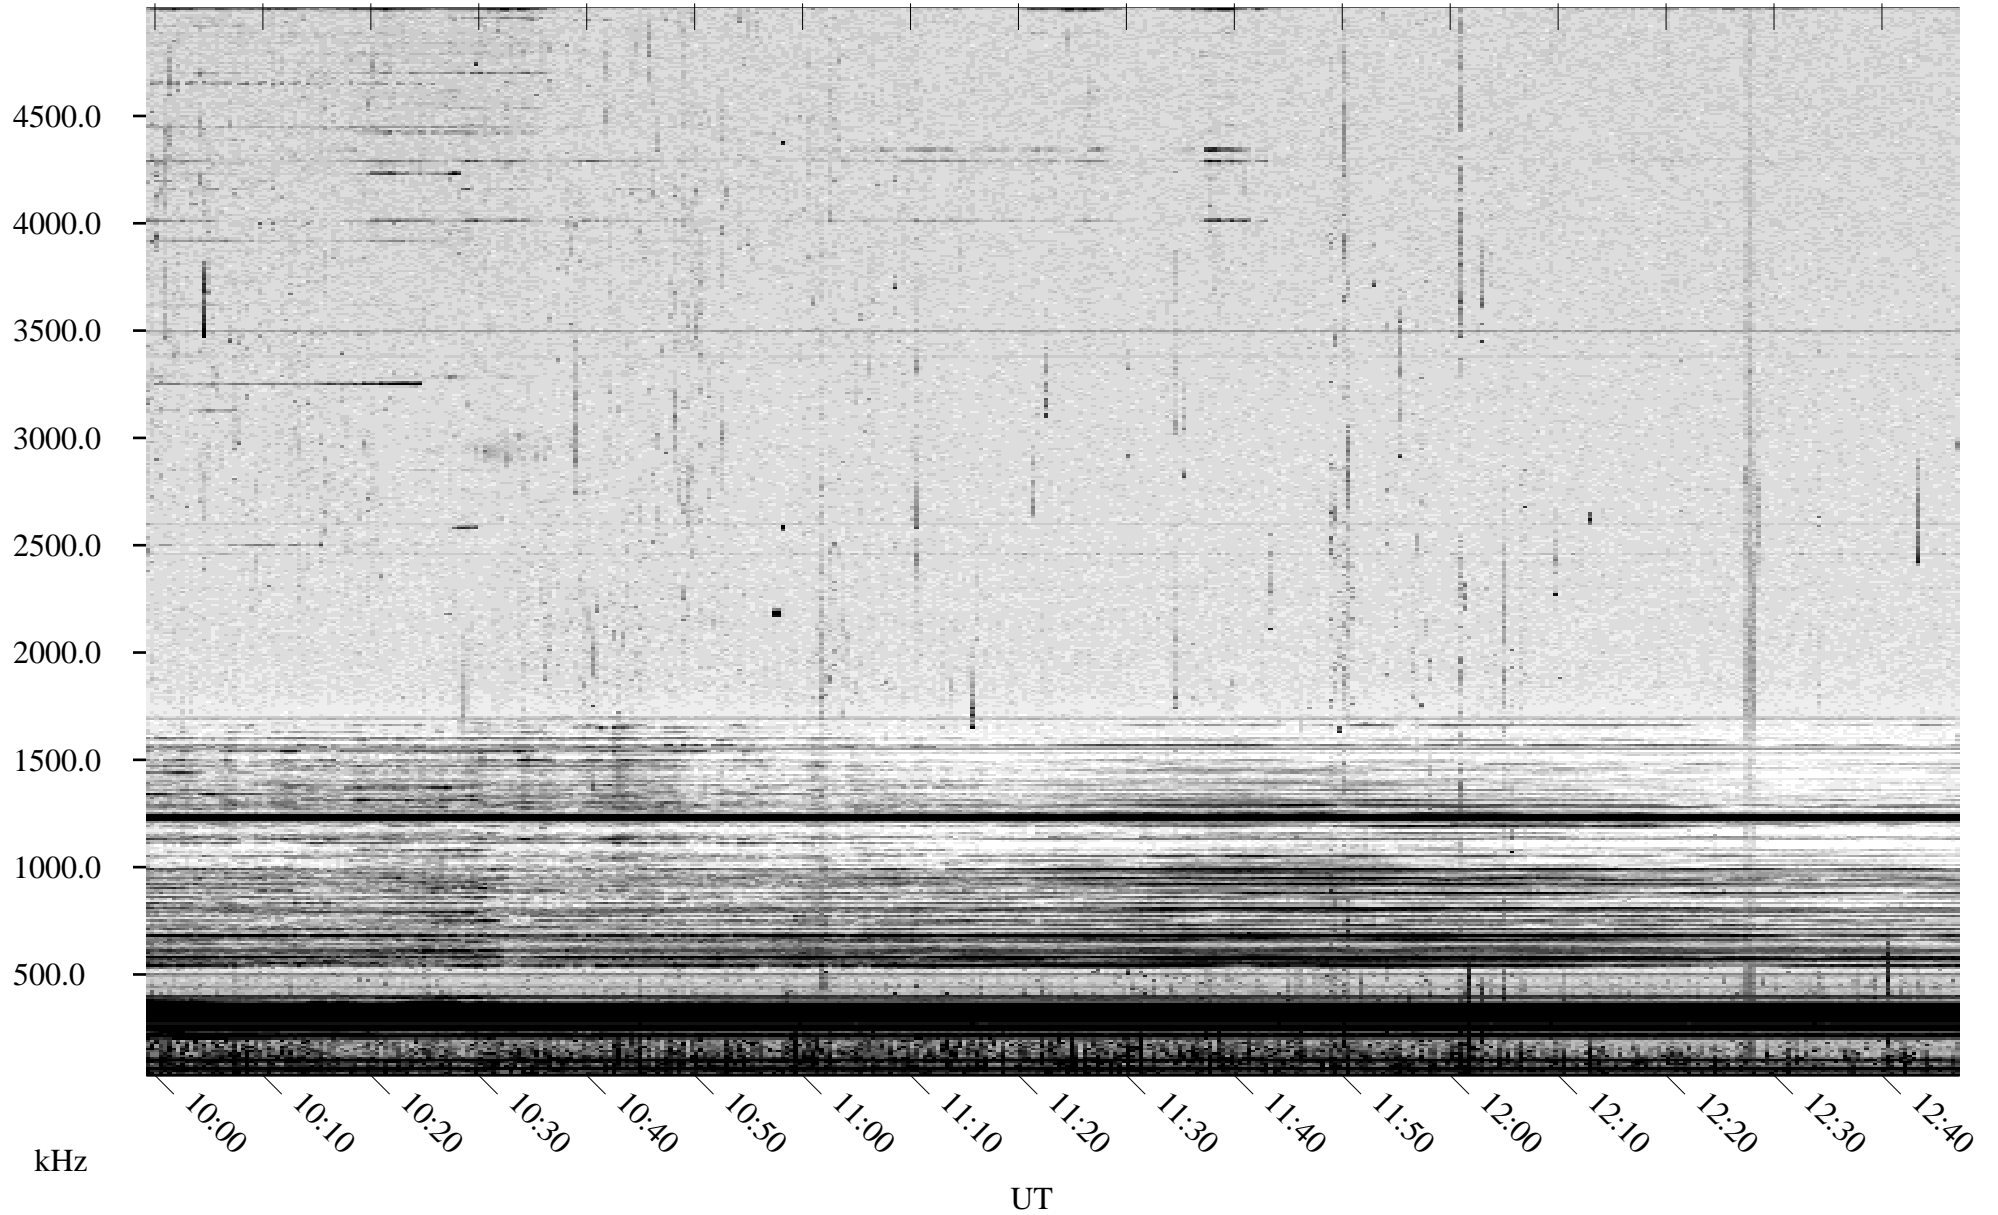

# 09/10/2003 Churchill, Manitoba

Linear Scale    Black = 161    White = 15

ch03252l.z00m max\_12

Page 5

# 09/10/2003 Churchill, Manitoba

Linear Scale    Black = 161    White = 15

ch03252l.z00m max\_12

Page 6

# 09/10/2003 Churchill, Manitoba

Linear Scale    Black = 161    White = 15

ch03252l.z00m max\_12

Page 7