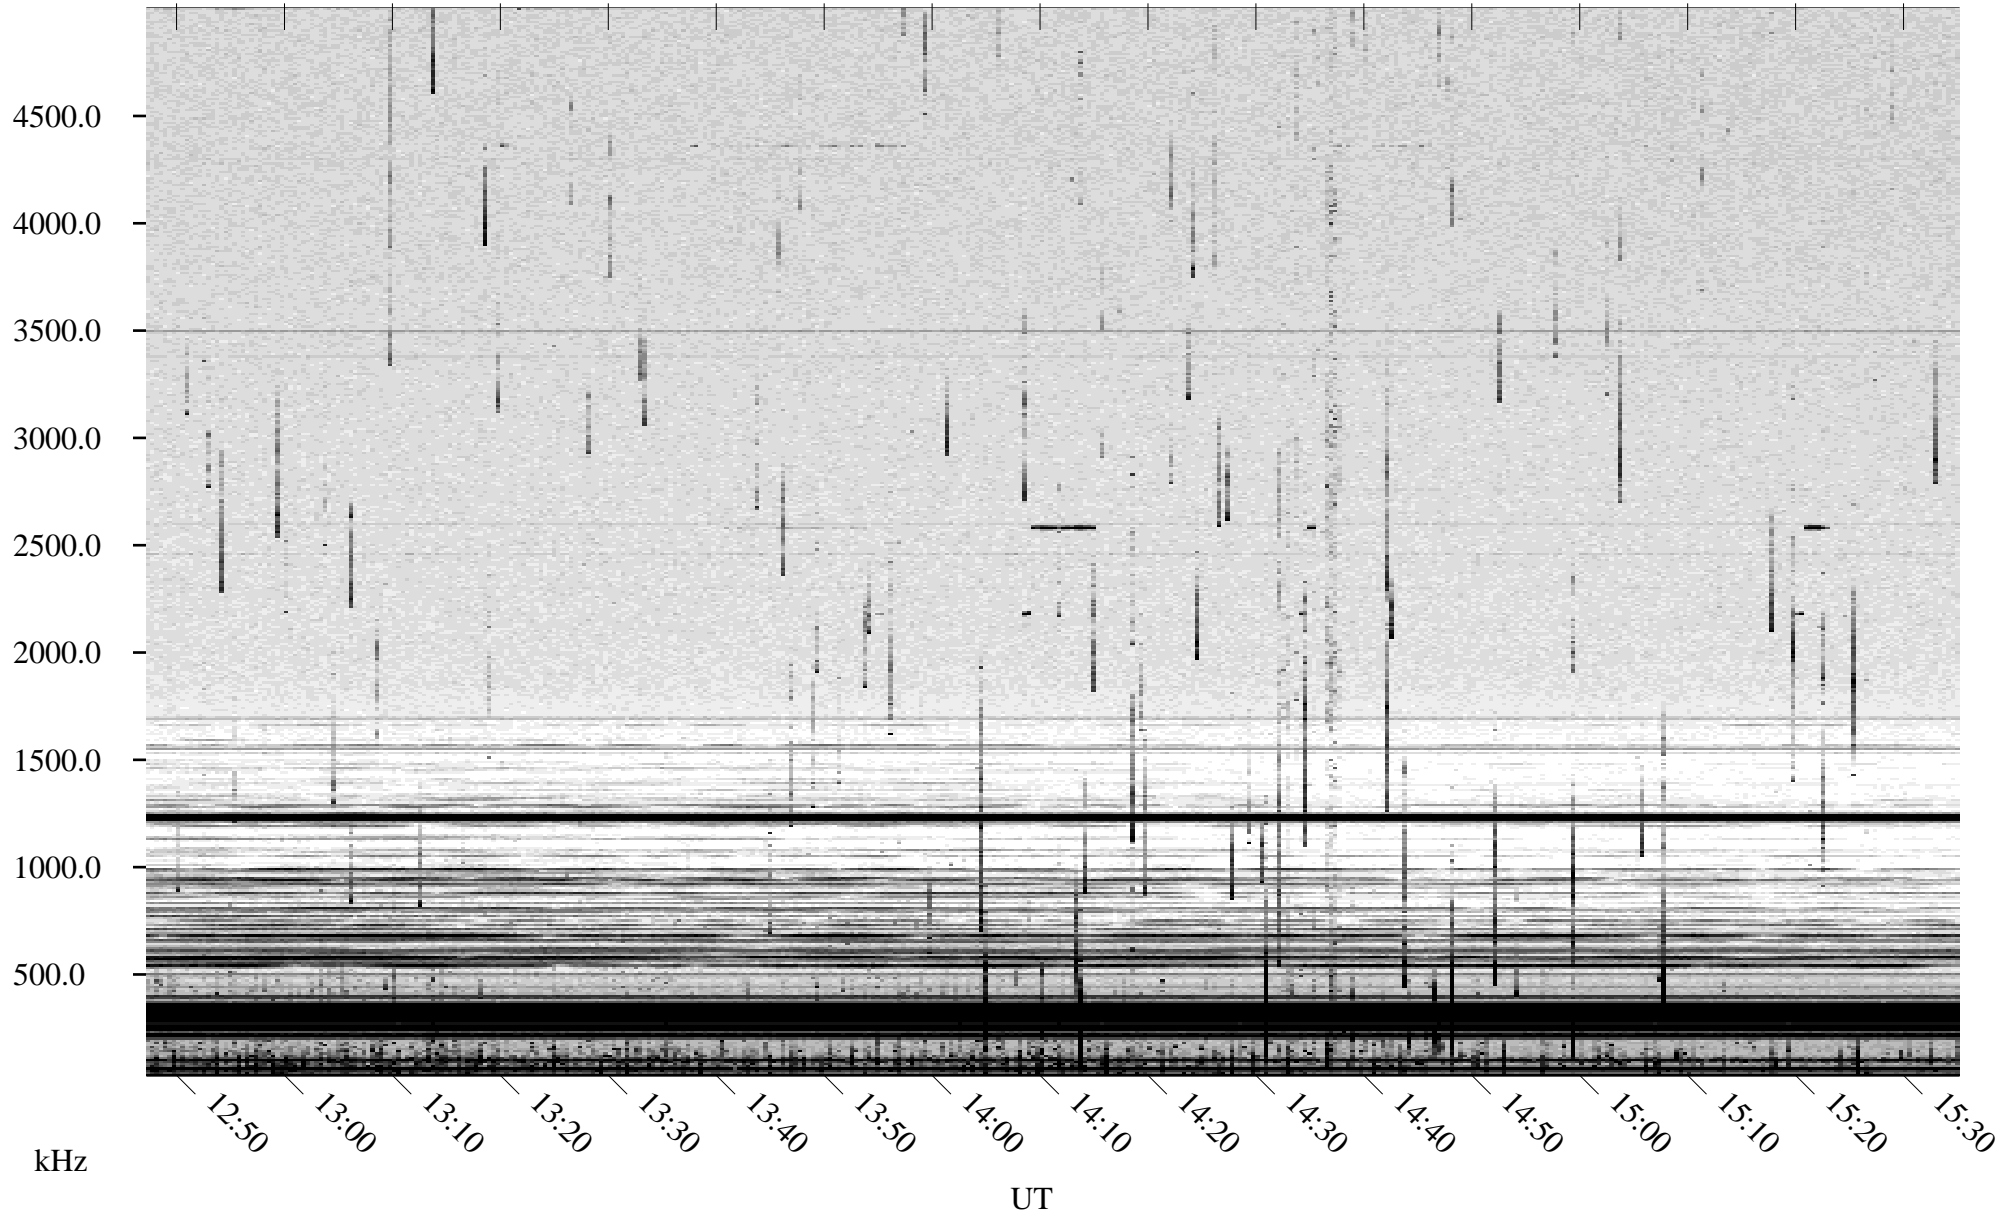

# 09/10/2003 Churchill, Manitoba

Linear Scale    Black = 161    White = 15

ch03252l.z00m max\_12

Page 5

# 09/10/2003 Churchill, Manitoba

Linear Scale    Black = 161    White = 15

ch03252l.z00m max\_12

Page 6

# 09/10/2003 Churchill, Manitoba

Linear Scale    Black = 161    White = 15

ch03252l.z00m max\_12

Page 7

# 09/10/2003 Churchill, Manitoba

Linear Scale    Black = 161    White = 15

ch03252l.z00m max\_12

Page 8