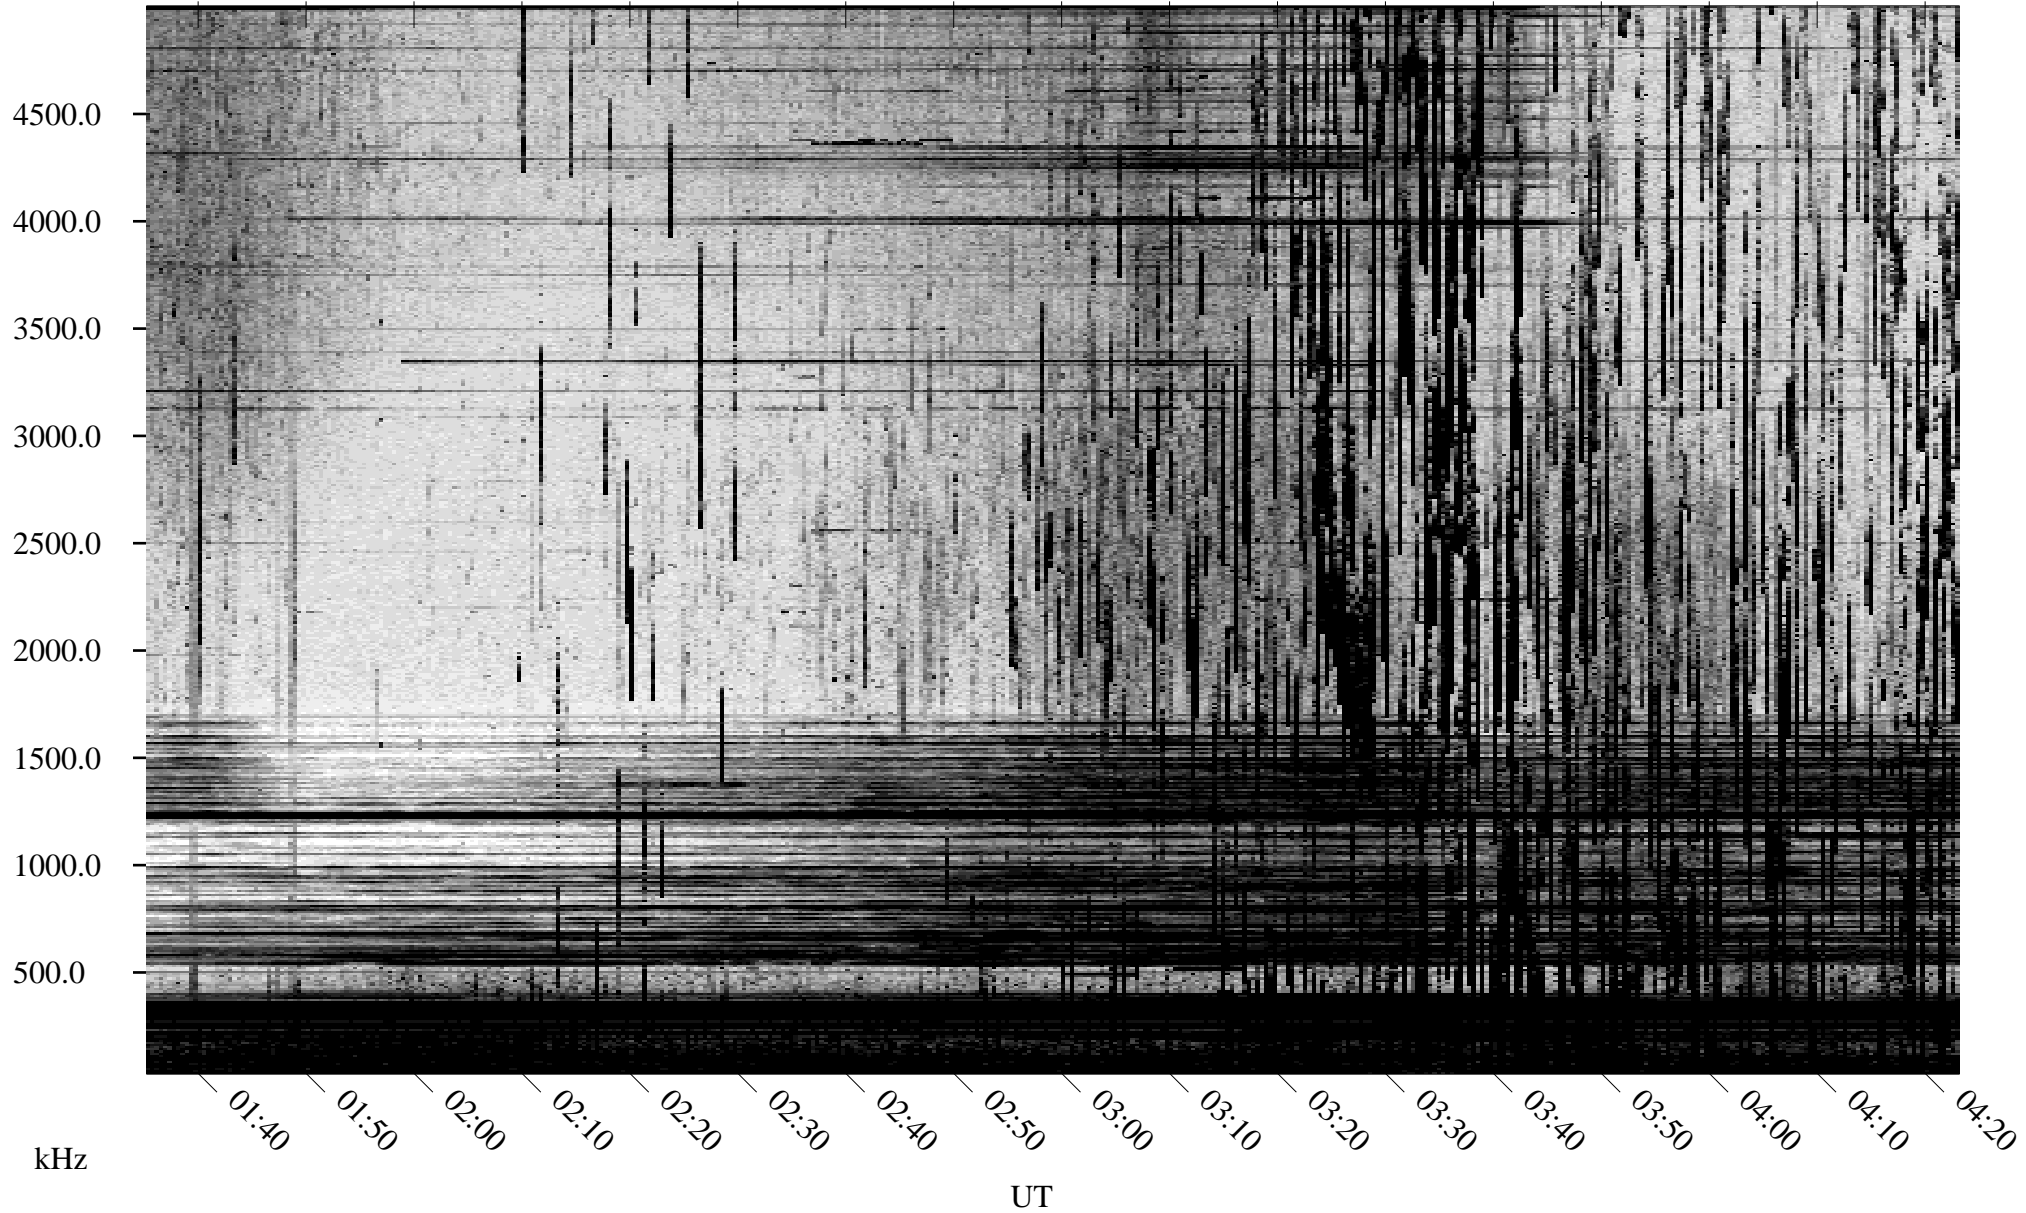

09/10/2003 Churchill, Manitoba

Linear Scale Black = 161 White = 15

ch03253l.z00m max_12

Page 1

09/10/2003 Churchill, Manitoba

Linear Scale Black = 161 White = 15

ch03253l.z00m max_12

Page 2

09/11/2003 Churchill, Manitoba

Linear Scale Black = 161 White = 15

ch03253l.z00m max_12

Page 3

09/11/2003 Churchill, Manitoba

Linear Scale Black = 161 White = 15

ch03253l.z00m max_12

Page 4

09/11/2003 Churchill, Manitoba

Linear Scale Black = 161 White = 15

ch03253l.z00m max_12

Page 5

09/11/2003 Churchill, Manitoba

Linear Scale Black = 161 White = 15

ch03253l.z00m max_12

09/11/2003 Churchill, Manitoba

Linear Scale Black = 161 White = 15

ch03253l.z00m max_12

Page 7

09/11/2003 Churchill, Manitoba

Linear Scale Black = 161 White = 15

ch03253l.z00m max_12