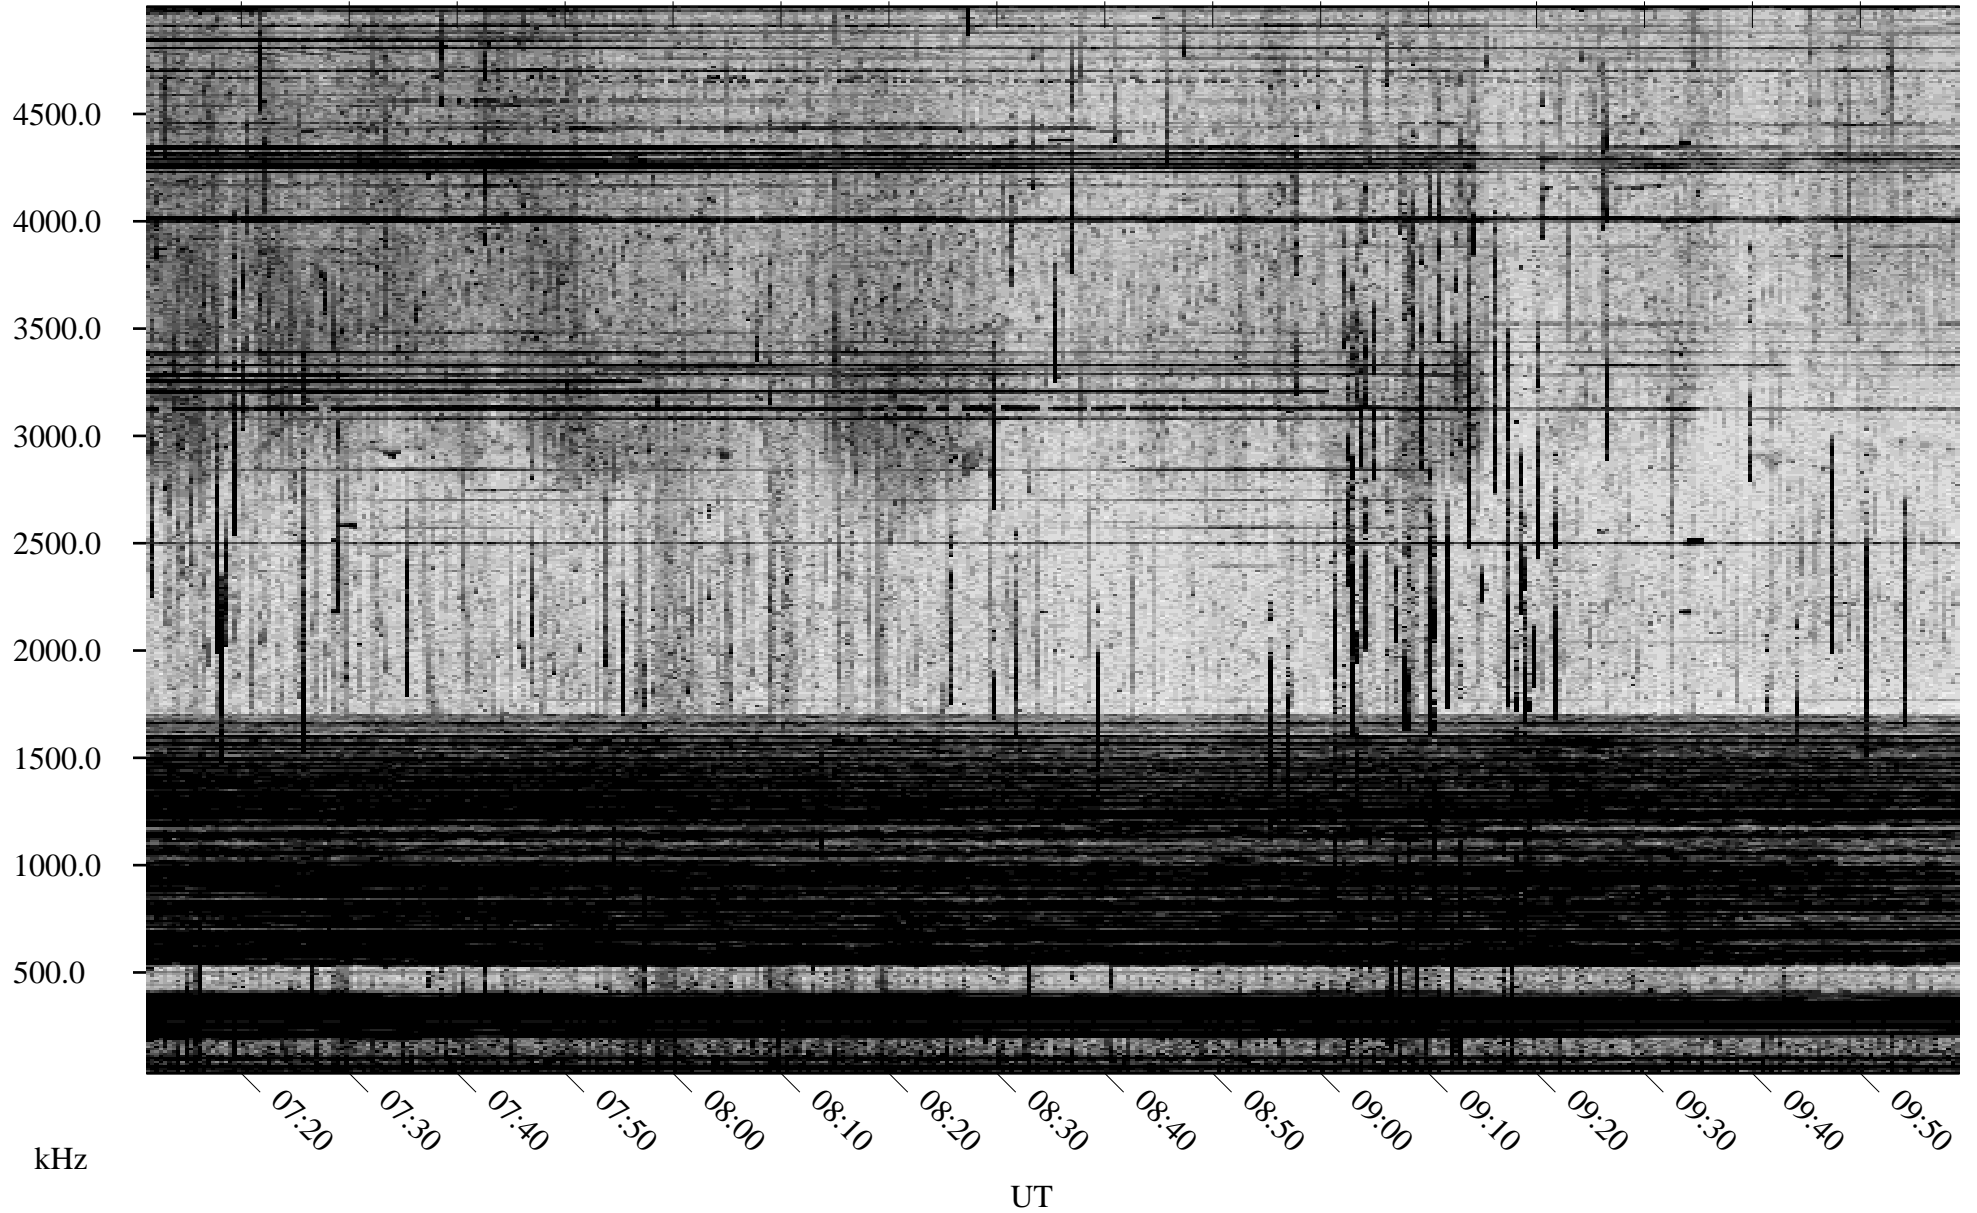

09/10/2003 Churchill, Manitoba

Linear Scale Black = 161 White = 15

ch03253l.z00m max_12

Page 1

09/10/2003 Churchill, Manitoba

Linear Scale Black = 161 White = 15

ch03253l.z00m max_12

Page 2

09/11/2003 Churchill, Manitoba

Linear Scale Black = 161 White = 15

ch03253l.z00m max_12

Page 3

09/11/2003 Churchill, Manitoba

Linear Scale Black = 161 White = 15

ch03253l.z00m max_12

Page 4

09/11/2003 Churchill, Manitoba

Linear Scale Black = 161 White = 15

ch03253l.z00m max_12

Page 5

09/11/2003 Churchill, Manitoba

Linear Scale Black = 161 White = 15

ch03253l.z00m max_12

09/11/2003 Churchill, Manitoba

Linear Scale Black = 161 White = 15

ch03253l.z00m max_12

Page 7

09/11/2003 Churchill, Manitoba

Linear Scale Black = 161 White = 15

ch03253l.z00m max_12