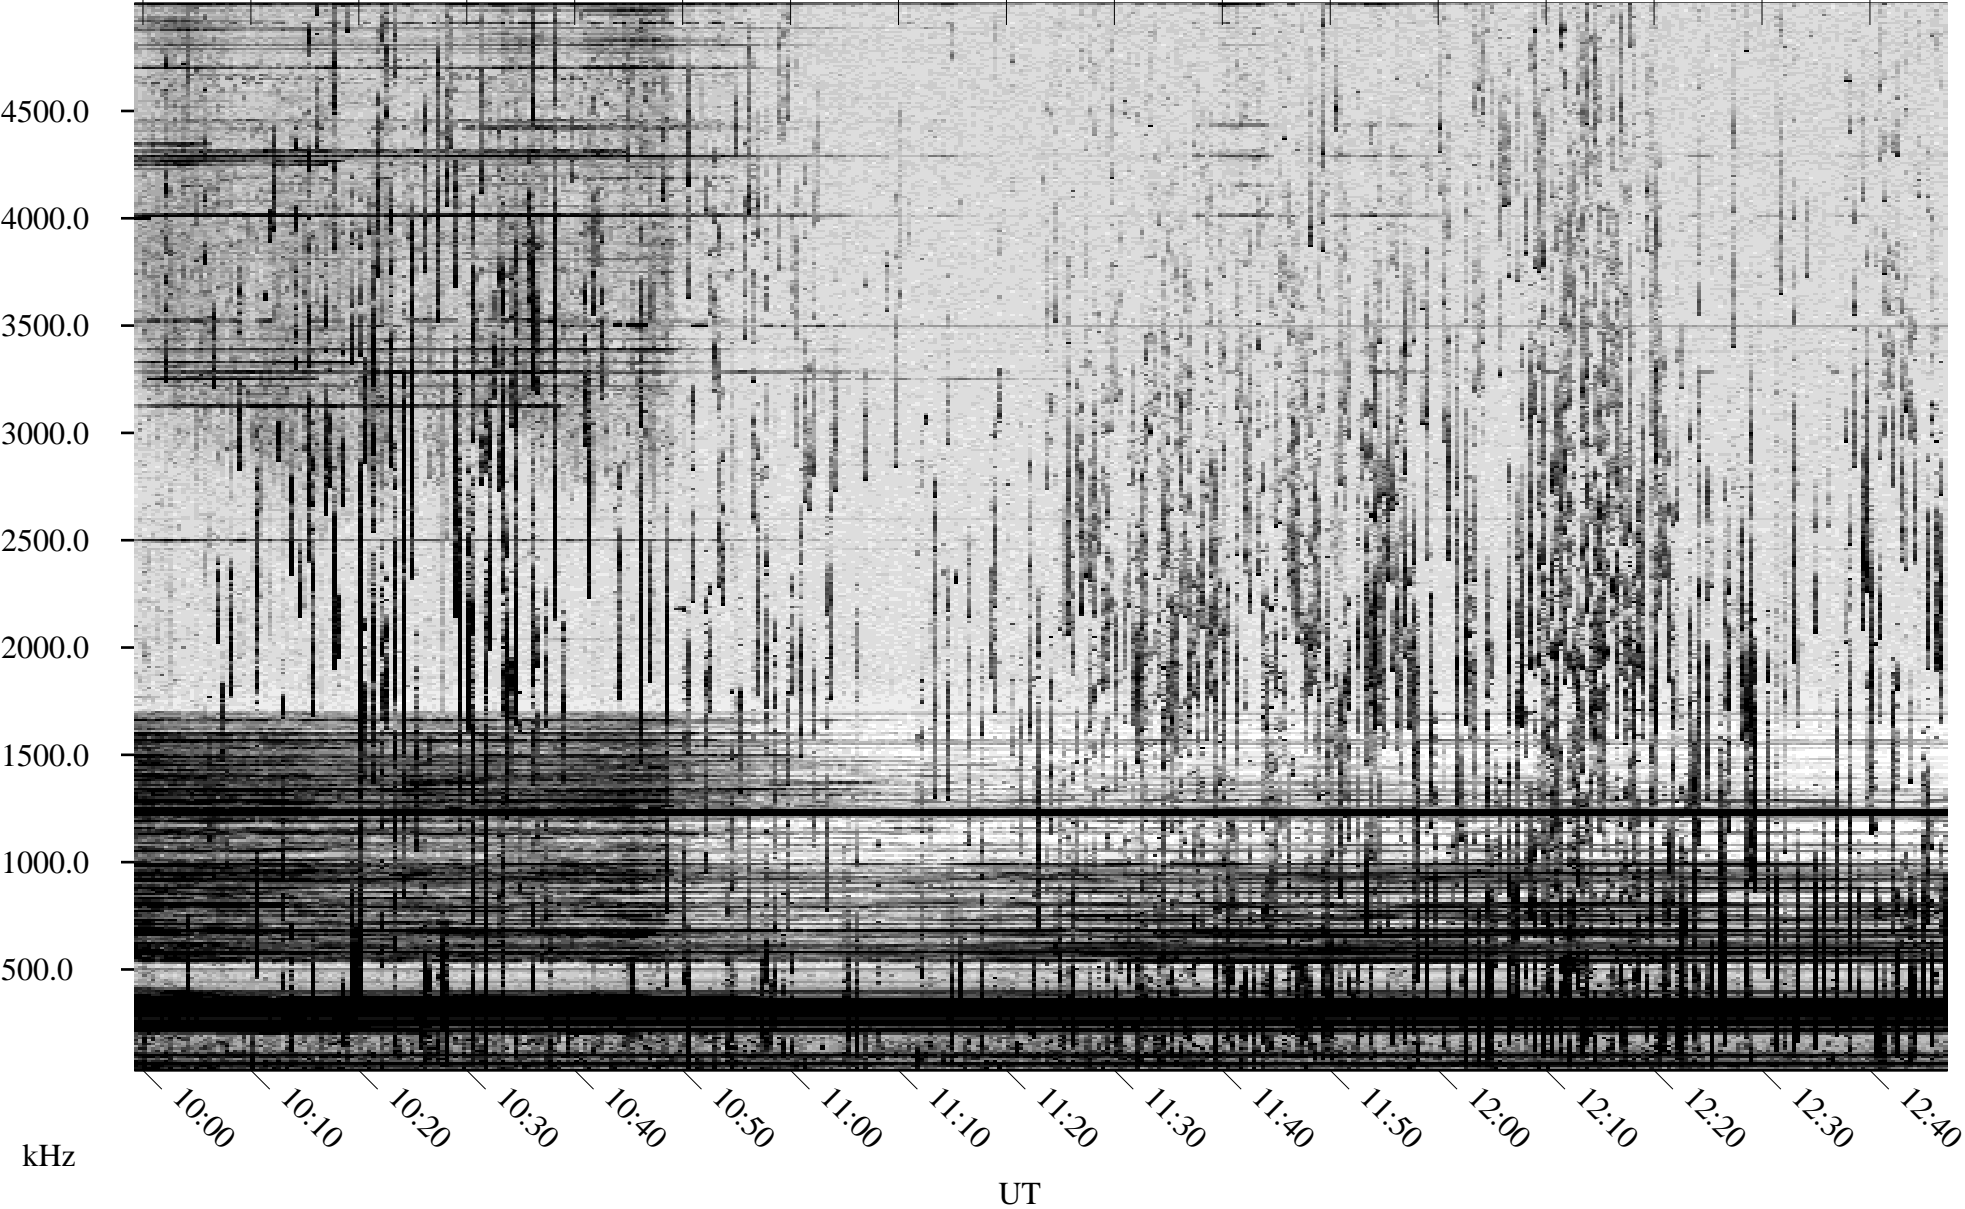

09/10/2003 Churchill, Manitoba

Linear Scale Black = 161 White = 15

ch03253l.z00m max_12

Page 1

09/10/2003 Churchill, Manitoba

Linear Scale Black = 161 White = 15

ch03253l.z00m max_12

Page 2

09/11/2003 Churchill, Manitoba

Linear Scale Black = 161 White = 15

ch03253l.z00m max_12

Page 3

09/11/2003 Churchill, Manitoba

Linear Scale Black = 161 White = 15

ch03253l.z00m max_12

Page 4

09/11/2003 Churchill, Manitoba

Linear Scale Black = 161 White = 15

ch03253l.z00m max_12

Page 5

09/11/2003 Churchill, Manitoba

Linear Scale Black = 161 White = 15

ch03253l.z00m max_12

09/11/2003 Churchill, Manitoba

Linear Scale Black = 161 White = 15

ch03253l.z00m max_12

Page 7

09/11/2003 Churchill, Manitoba

Linear Scale Black = 161 White = 15

ch03253l.z00m max_12