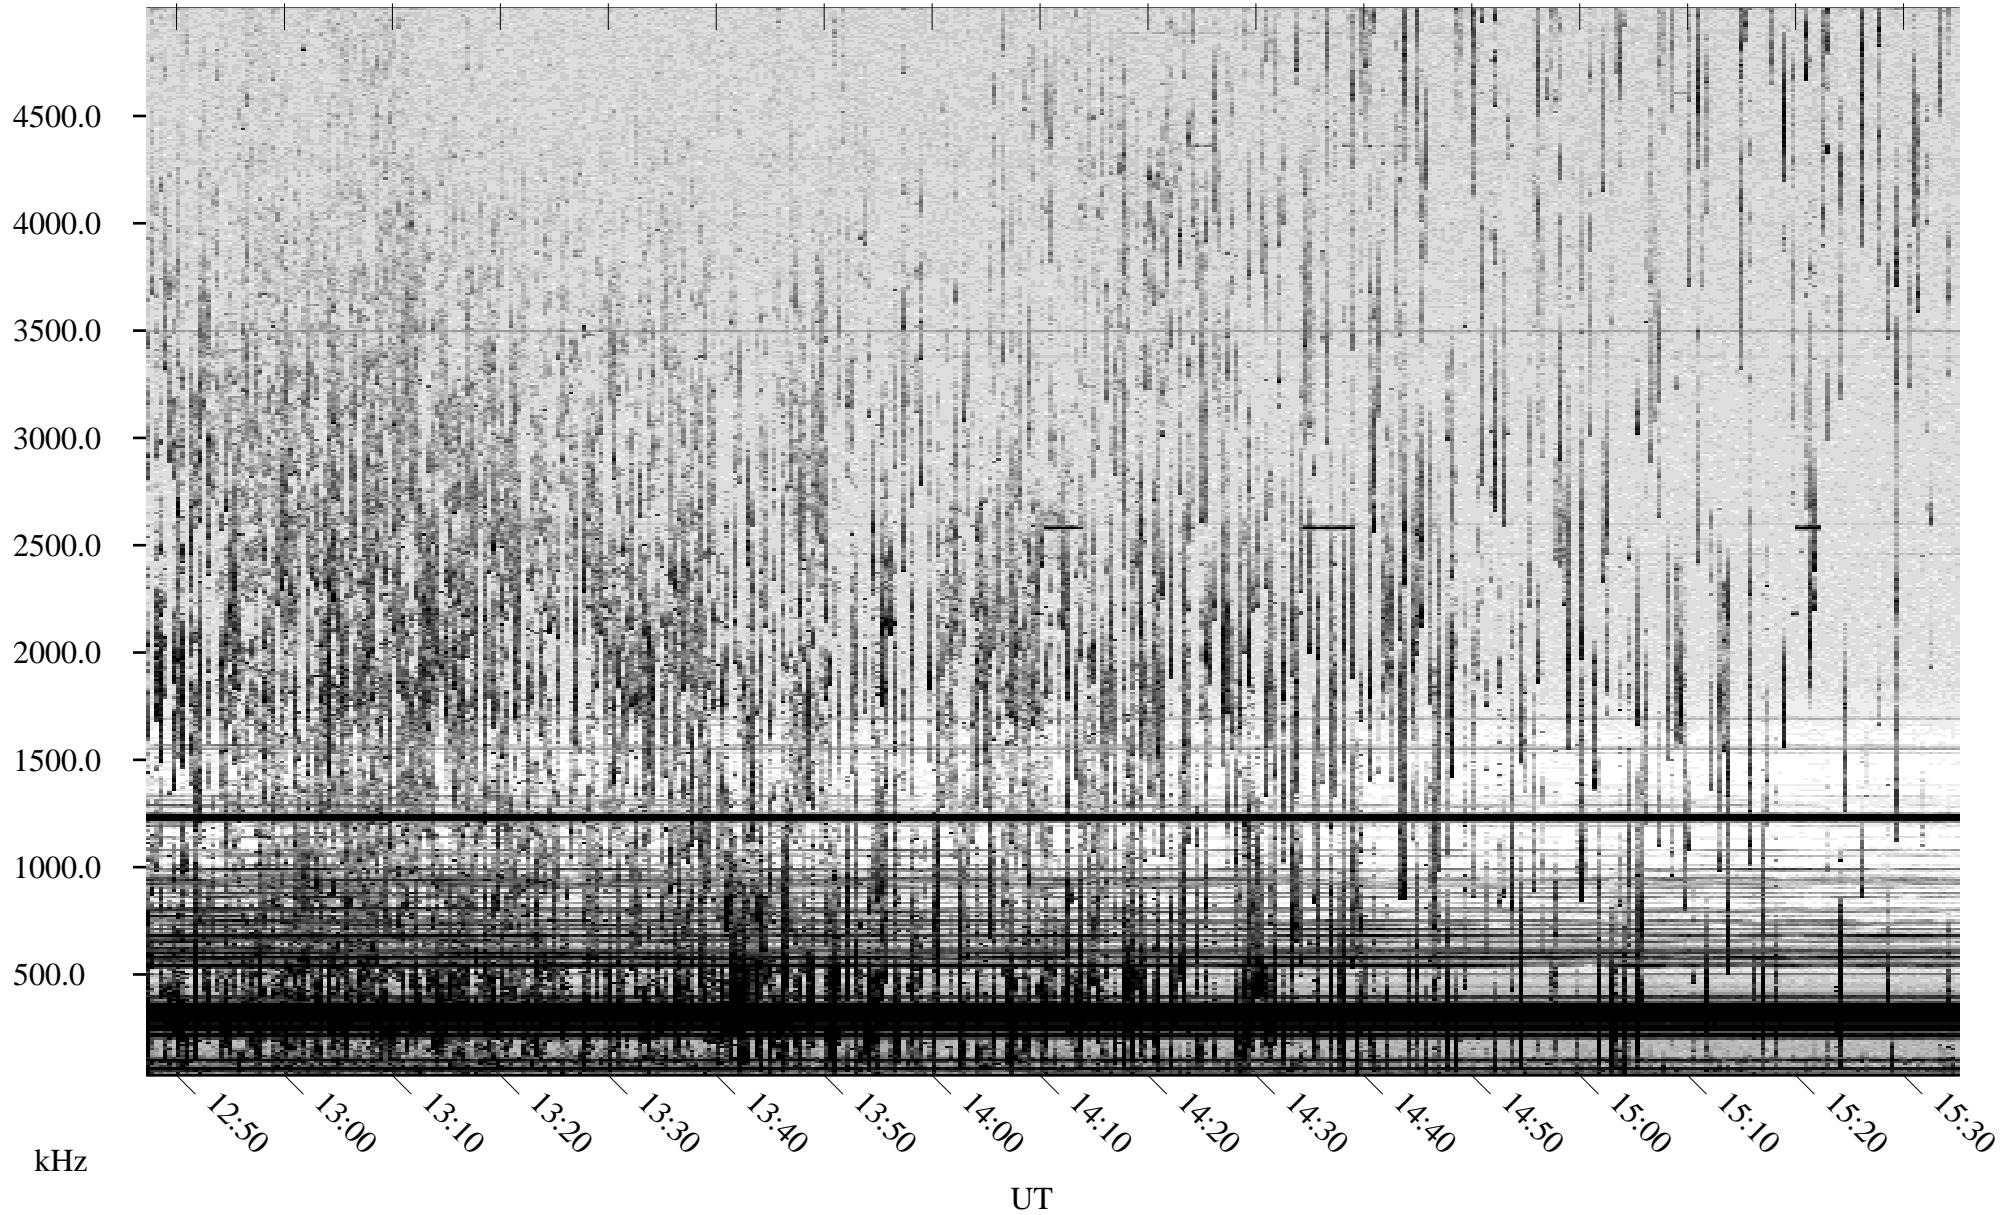

09/10/2003 Churchill, Manitoba

Linear Scale Black = 161 White = 15

ch03253l.z00m max_12

Page 1

09/10/2003 Churchill, Manitoba

Linear Scale Black = 161 White = 15

ch03253l.z00m max_12

Page 2

09/11/2003 Churchill, Manitoba

Linear Scale Black = 161 White = 15

ch03253l.z00m max_12

Page 5

09/11/2003 Churchill, Manitoba

Linear Scale Black = 161 White = 15

ch03253l.z00m max_12

09/11/2003 Churchill, Manitoba

Linear Scale Black = 161 White = 15

ch03253l.z00m max_12

Page 7

09/11/2003 Churchill, Manitoba

Linear Scale Black = 161 White = 15

ch03253l.z00m max_12