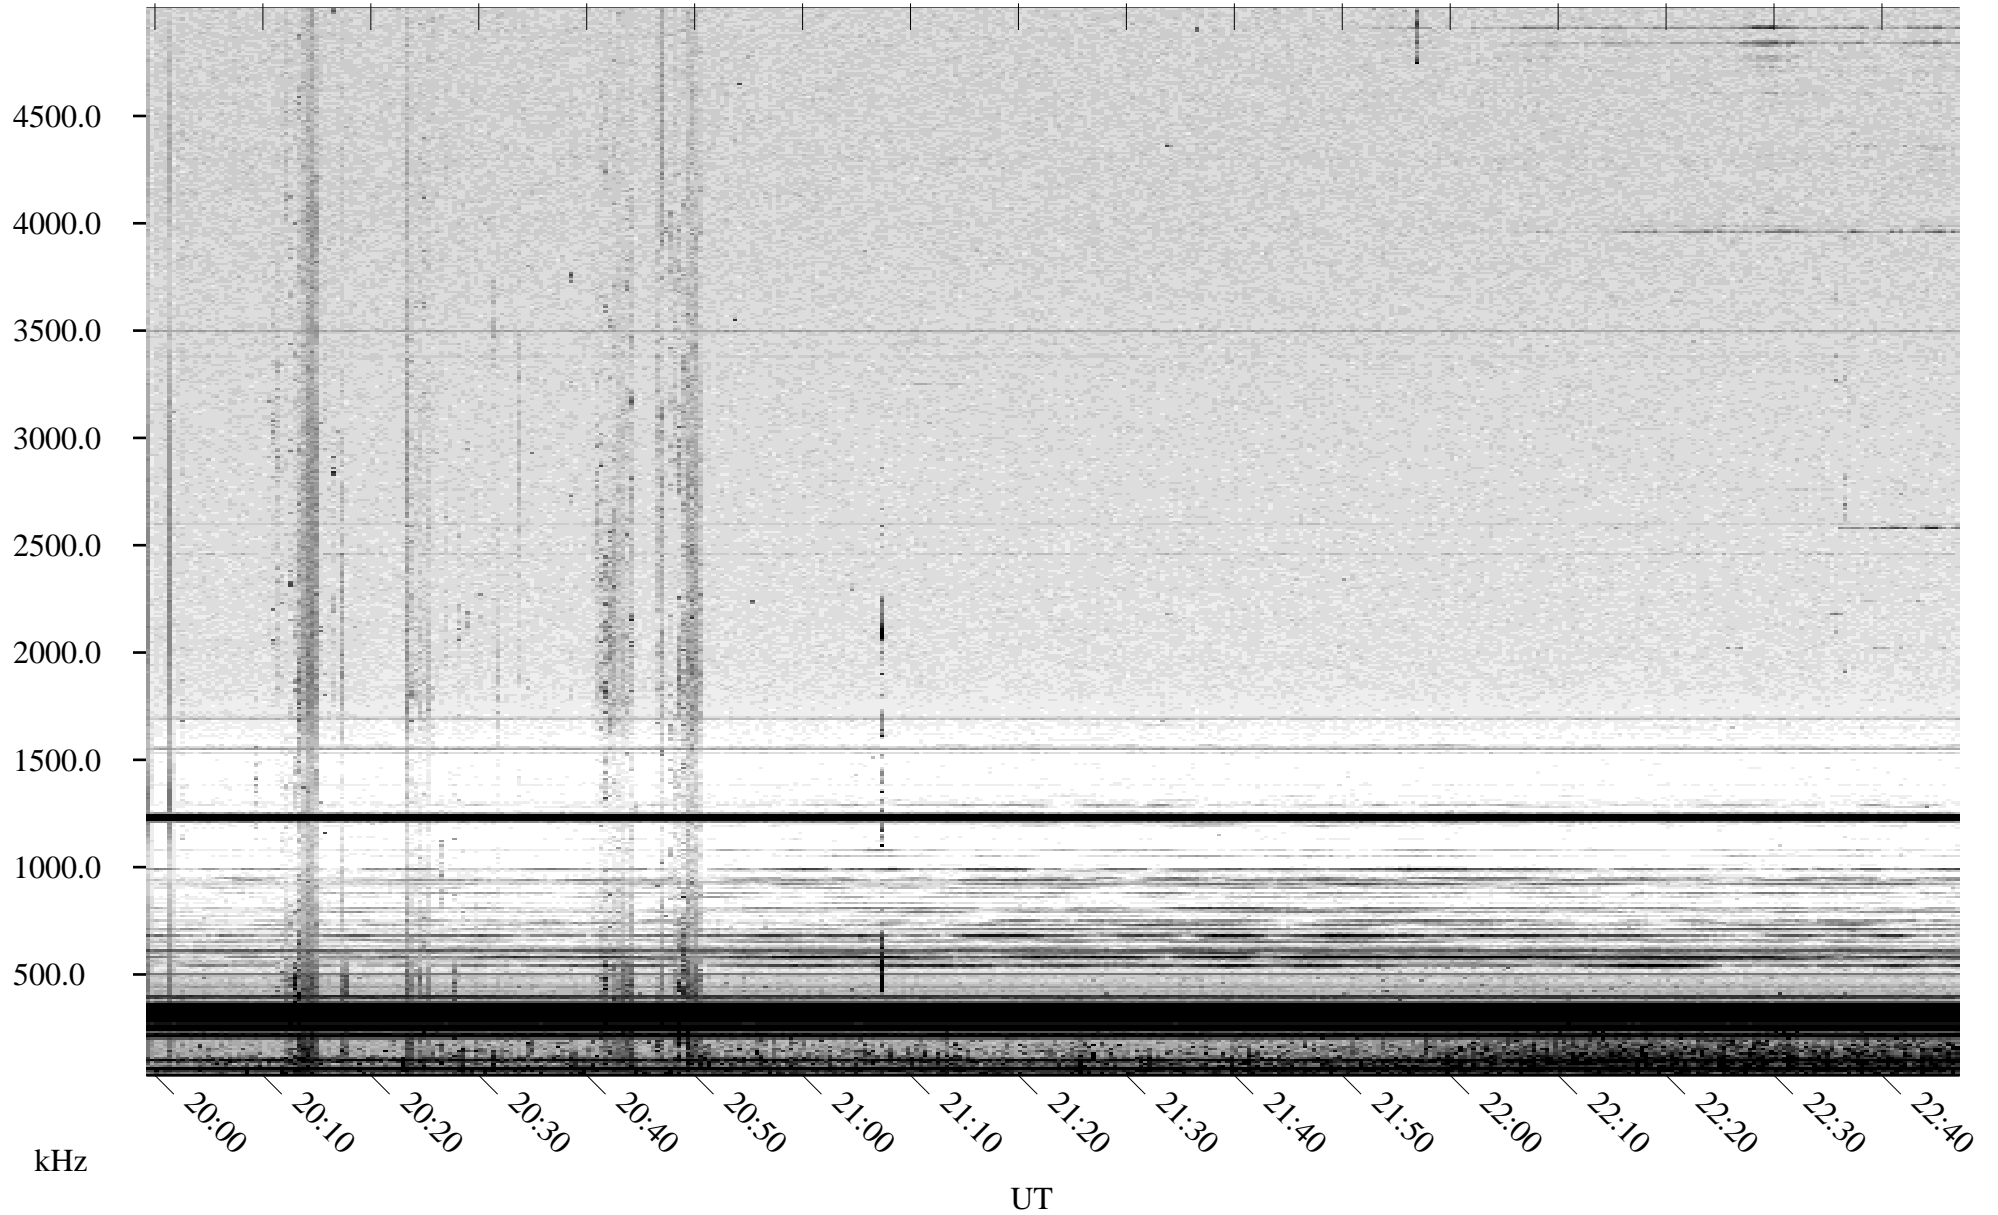

09/10/2003 Churchill, Manitoba

Linear Scale Black = 161 White = 15

ch03253l.z00m max_12

Page 1

09/10/2003 Churchill, Manitoba

Linear Scale Black = 161 White = 15

ch03253l.z00m max_12

Page 2

09/11/2003 Churchill, Manitoba

Linear Scale Black = 161 White = 15

ch03253l.z00m max_12

Page 3

09/11/2003 Churchill, Manitoba

Linear Scale Black = 161 White = 15

ch03253l.z00m max_12

Page 4

09/11/2003 Churchill, Manitoba

Linear Scale Black = 161 White = 15

ch03253l.z00m max_12

Page 5

09/11/2003 Churchill, Manitoba

Linear Scale Black = 161 White = 15

ch03253l.z00m max_12

09/11/2003 Churchill, Manitoba

Linear Scale Black = 161 White = 15

ch03253l.z00m max_12

Page 7

09/11/2003 Churchill, Manitoba

Linear Scale Black = 161 White = 15

ch03253l.z00m max_12