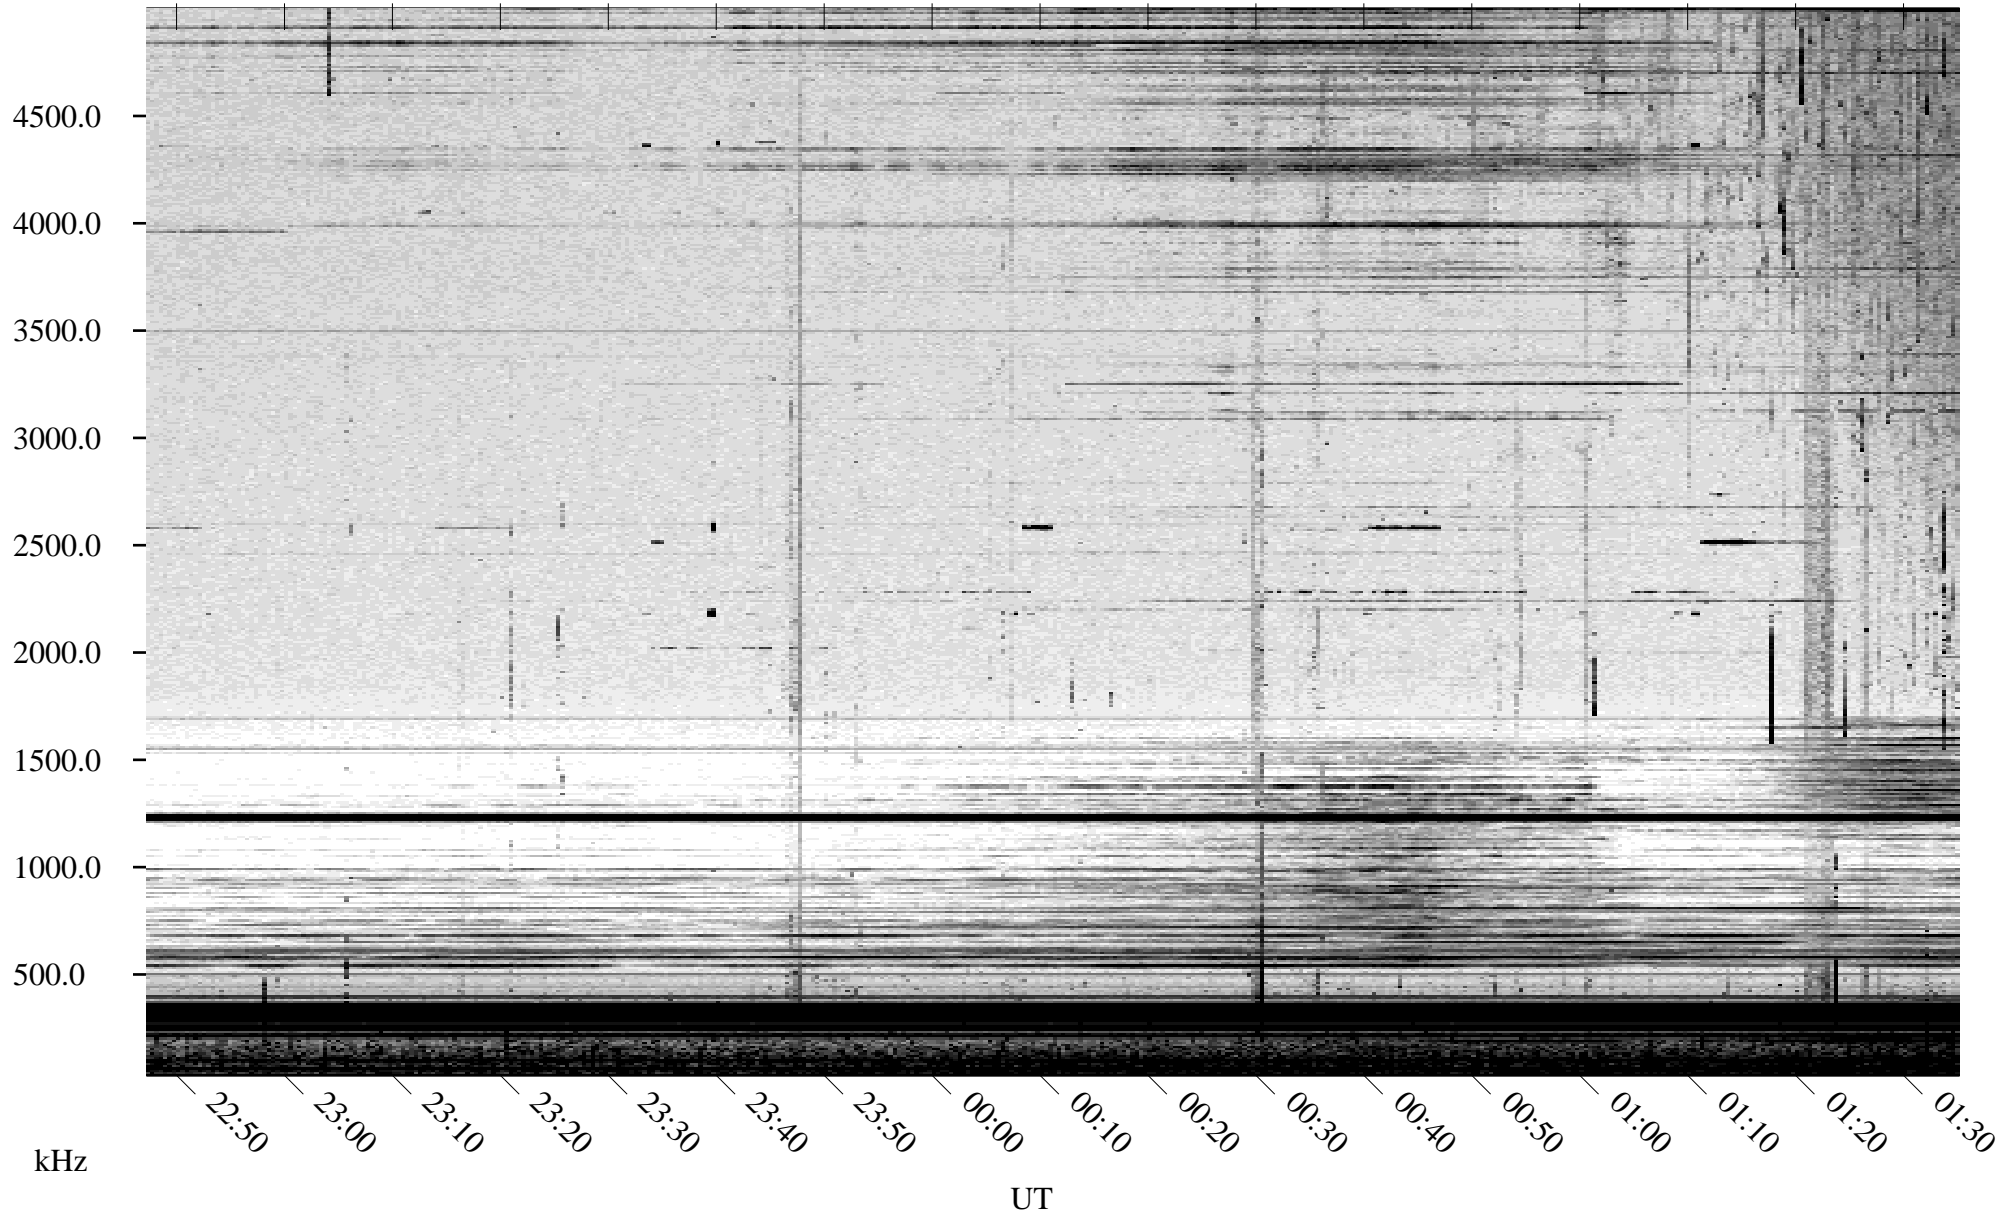

09/10/2003 Churchill, Manitoba

Linear Scale Black = 161 White = 15

ch03253l.z00m max_12

Page 1

09/10/2003 Churchill, Manitoba

Linear Scale Black = 161 White = 15

ch03253l.z00m max_12

Page 2

09/11/2003 Churchill, Manitoba

Linear Scale Black = 161 White = 15

ch03253l.z00m max_12

Page 3

09/11/2003 Churchill, Manitoba

Linear Scale Black = 161 White = 15

ch03253l.z00m max_12

Page 4

09/11/2003 Churchill, Manitoba

Linear Scale Black = 161 White = 15

ch03253l.z00m max_12

Page 5

09/11/2003 Churchill, Manitoba

Linear Scale Black = 161 White = 15

ch03253l.z00m max_12

09/11/2003 Churchill, Manitoba

Linear Scale Black = 161 White = 15

ch03253l.z00m max_12

Page 7

09/11/2003 Churchill, Manitoba

Linear Scale Black = 161 White = 15

ch03253l.z00m max_12