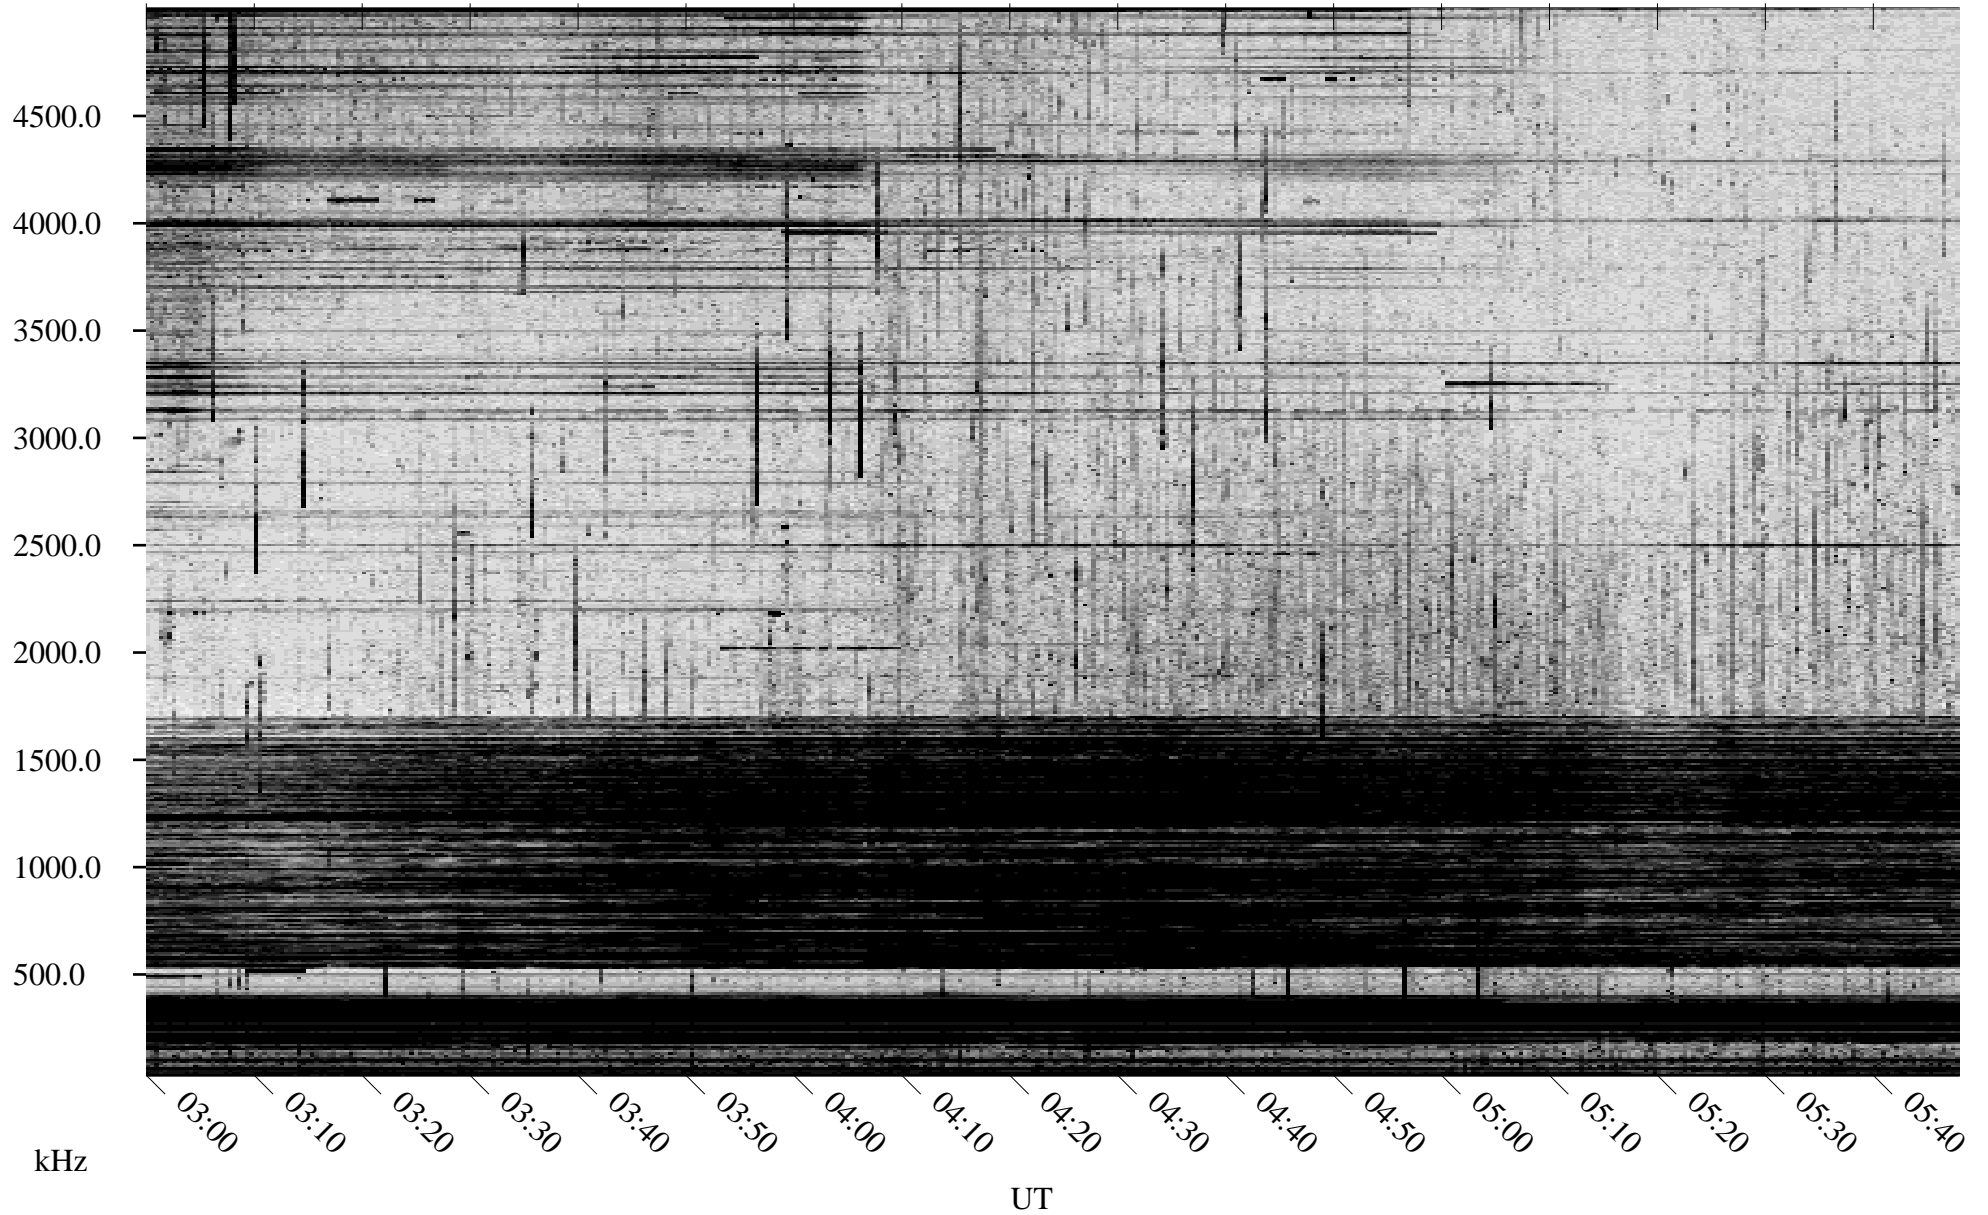

09/11/2003 Churchill, Manitoba

Linear Scale Black = 161 White = 15

ch03254l.z02m max_12

Page 1

09/12/2003 Churchill, Manitoba

Linear Scale Black = 161 White = 15

ch03254l.z02m max_12

Page 2

09/12/2003 Churchill, Manitoba

Linear Scale Black = 161 White = 15

ch03254l.z02m max_12

Page 3

09/12/2003 Churchill, Manitoba

Linear Scale Black = 161 White = 15

ch03254l.z02m max_12

Page 4

09/12/2003 Churchill, Manitoba

Linear Scale Black = 161 White = 15

ch03254l.z02m max_12

Page 5

09/12/2003 Churchill, Manitoba

Linear Scale Black = 161 White = 15

ch03254l.z02m max_12

Page 6

09/12/2003 Churchill, Manitoba

Linear Scale Black = 161 White = 15

ch03254l.z02m max_12

Page 7

09/12/2003 Churchill, Manitoba

Linear Scale Black = 161 White = 15

ch03254l.z02m max_12

Page 8