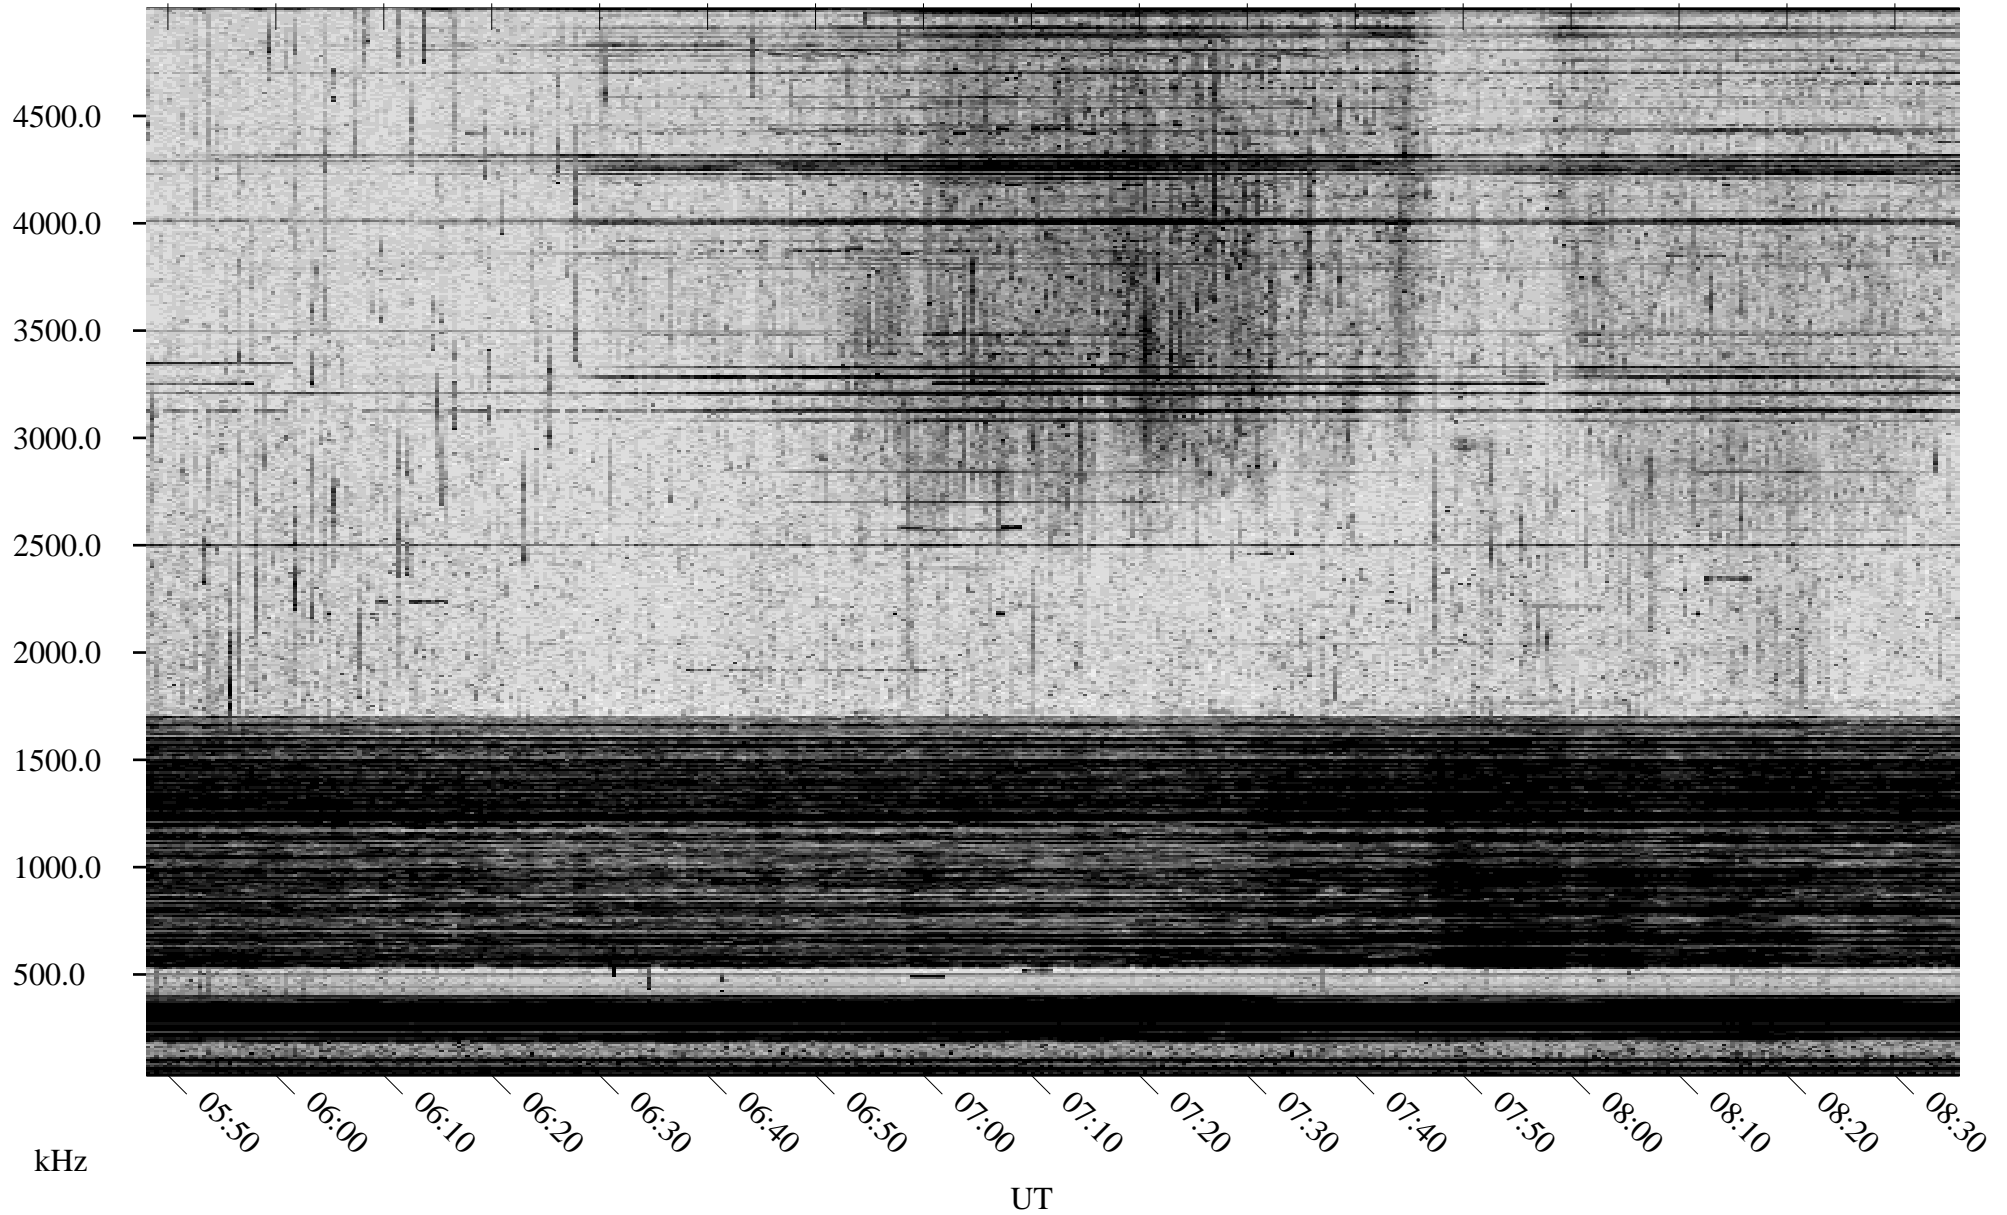

09/11/2003 Churchill, Manitoba

Linear Scale Black = 161 White = 15

ch03254l.z02m max_12

Page 1

09/12/2003 Churchill, Manitoba

Linear Scale Black = 161 White = 15

ch03254l.z02m max_12

Page 2

09/12/2003 Churchill, Manitoba

Linear Scale Black = 161 White = 15

ch03254l.z02m max_12

Page 3

09/12/2003 Churchill, Manitoba

Linear Scale Black = 161 White = 15

ch03254l.z02m max_12

Page 4

09/12/2003 Churchill, Manitoba

Linear Scale Black = 161 White = 15

ch03254l.z02m max_12

Page 5

09/12/2003 Churchill, Manitoba

Linear Scale Black = 161 White = 15

ch03254l.z02m max_12

Page 6

09/12/2003 Churchill, Manitoba

Linear Scale Black = 161 White = 15

ch03254l.z02m max_12

Page 7

09/12/2003 Churchill, Manitoba

Linear Scale Black = 161 White = 15

ch03254l.z02m max_12

Page 8