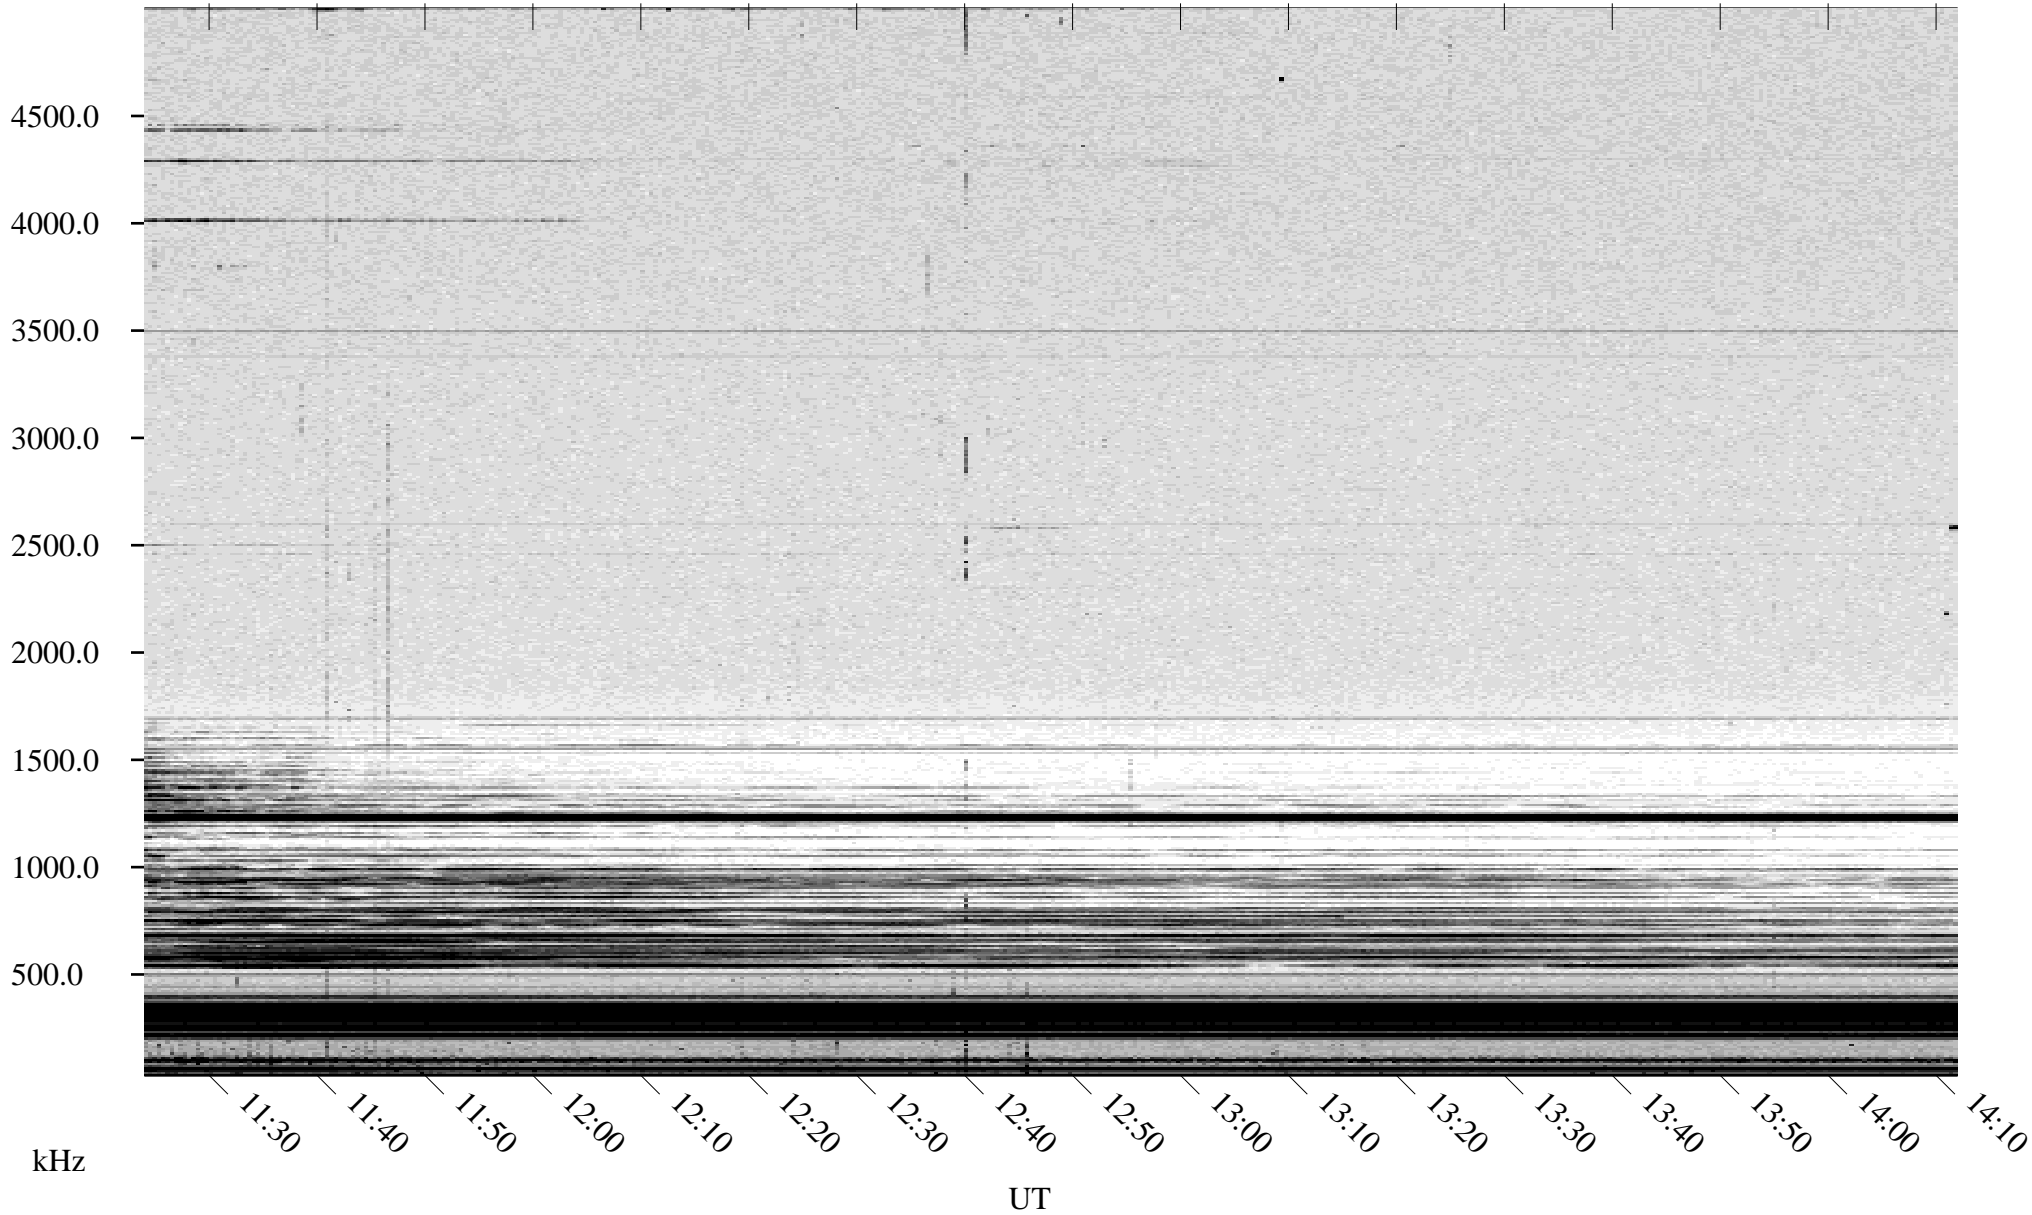

09/12/2003 Churchill, Manitoba

Linear Scale Black = 161 White = 15

ch03254l.z02m max_12

Page 5

09/12/2003 Churchill, Manitoba

Linear Scale Black = 161 White = 15

ch03254l.z02m max_12

Page 6

09/12/2003 Churchill, Manitoba

Linear Scale Black = 161 White = 15

ch03254l.z02m max_12

Page 7

09/12/2003 Churchill, Manitoba

Linear Scale Black = 161 White = 15

ch03254l.z02m max_12

Page 8