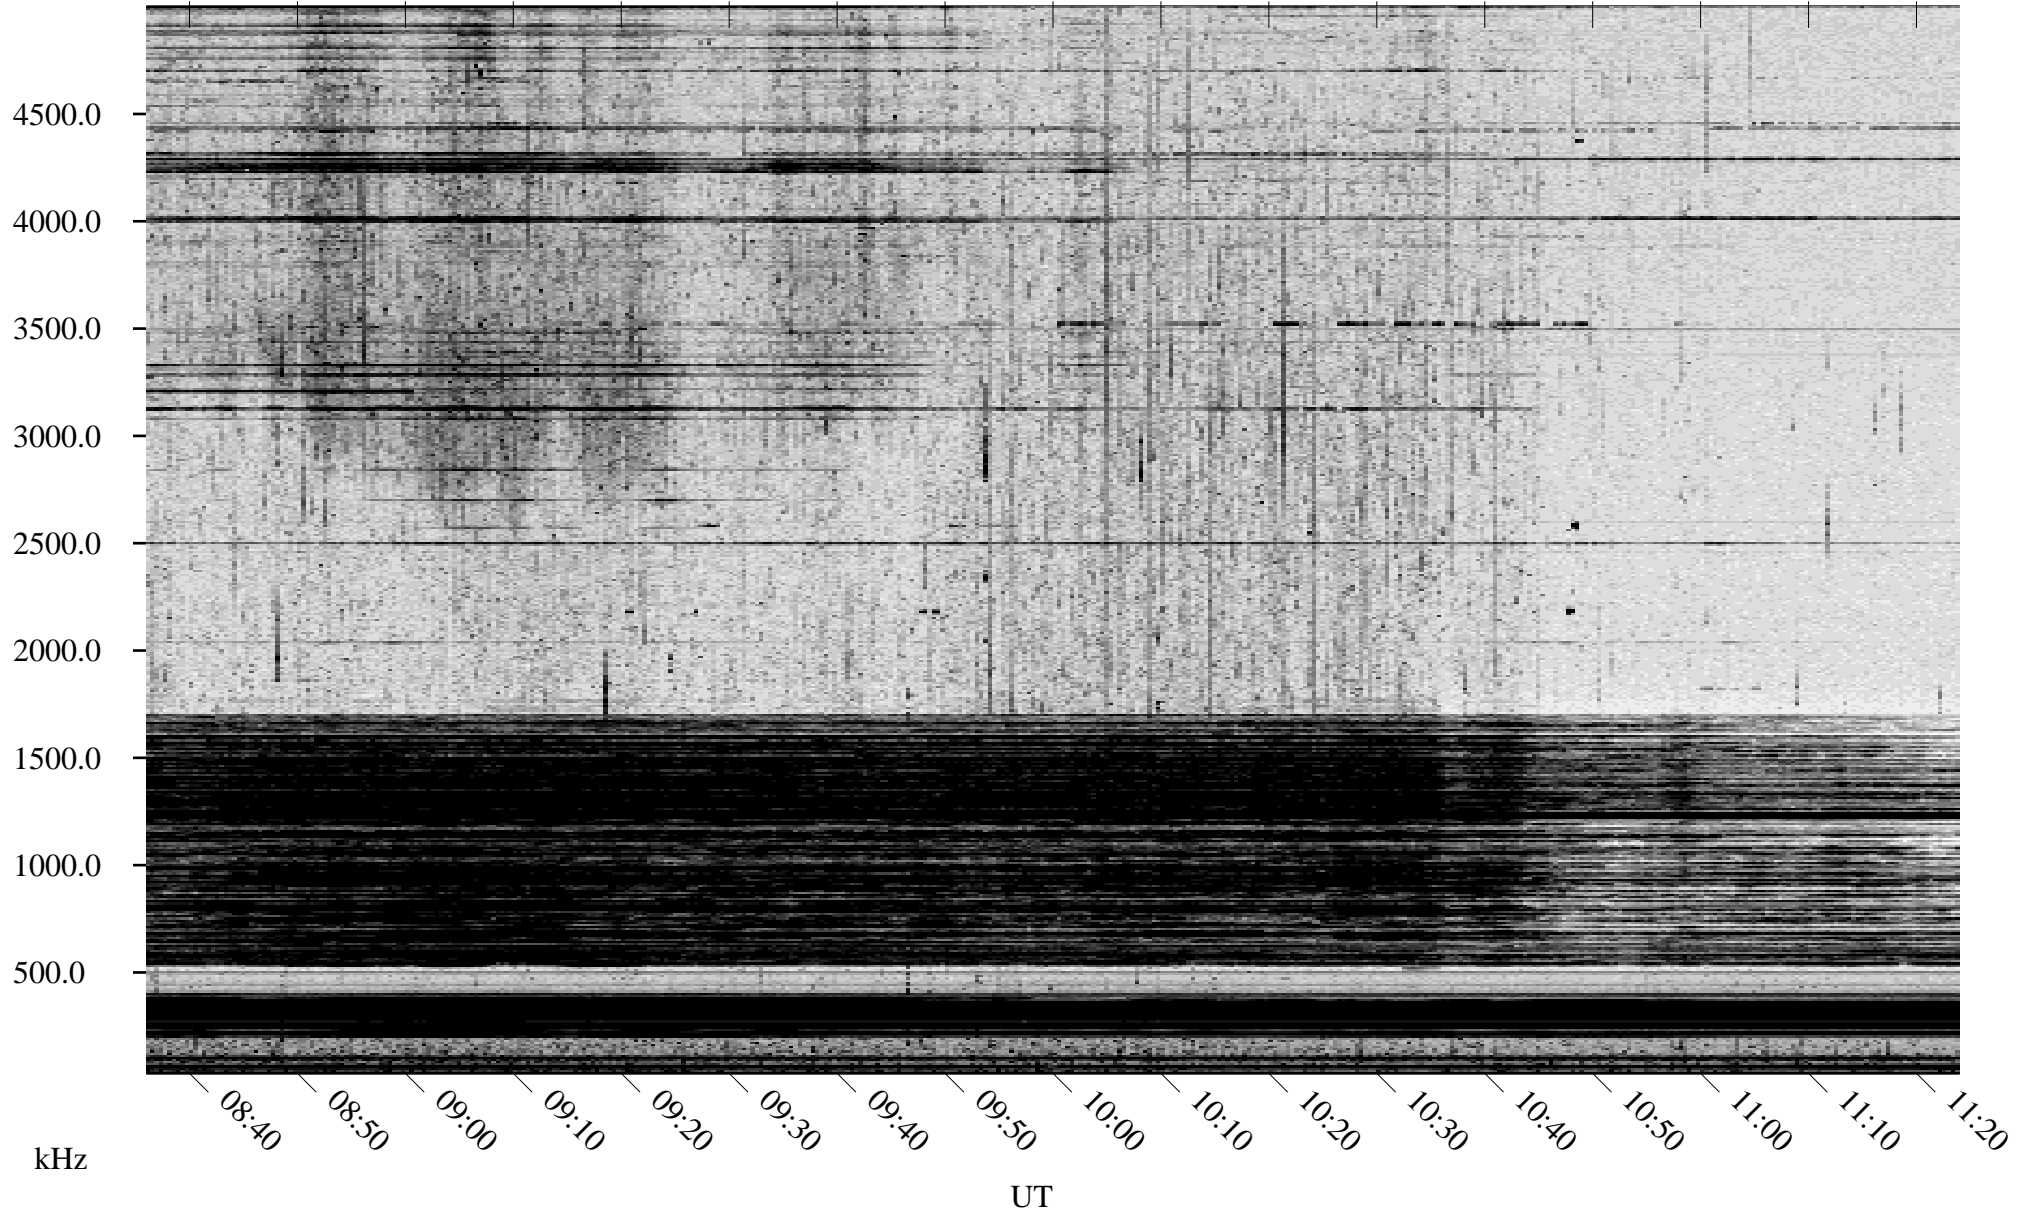

09/11/2003 Churchill, Manitoba

Linear Scale Black = 161 White = 15

ch03254l.z02m max_12

Page 1

09/12/2003 Churchill, Manitoba

Linear Scale Black = 161 White = 15

ch03254l.z02m max_12

Page 2

09/12/2003 Churchill, Manitoba

Linear Scale Black = 161 White = 15

ch03254l.z02m max_12

Page 3

09/12/2003 Churchill, Manitoba

Linear Scale Black = 161 White = 15

ch03254l.z02m max_12

Page 4

09/12/2003 Churchill, Manitoba

Linear Scale Black = 161 White = 15

ch03254l.z02m max_12

Page 5

09/12/2003 Churchill, Manitoba

Linear Scale Black = 161 White = 15

ch03254l.z02m max_12

Page 6

09/12/2003 Churchill, Manitoba

Linear Scale Black = 161 White = 15

ch03254l.z02m max_12

Page 7

09/12/2003 Churchill, Manitoba

Linear Scale Black = 161 White = 15

ch03254l.z02m max_12

Page 8