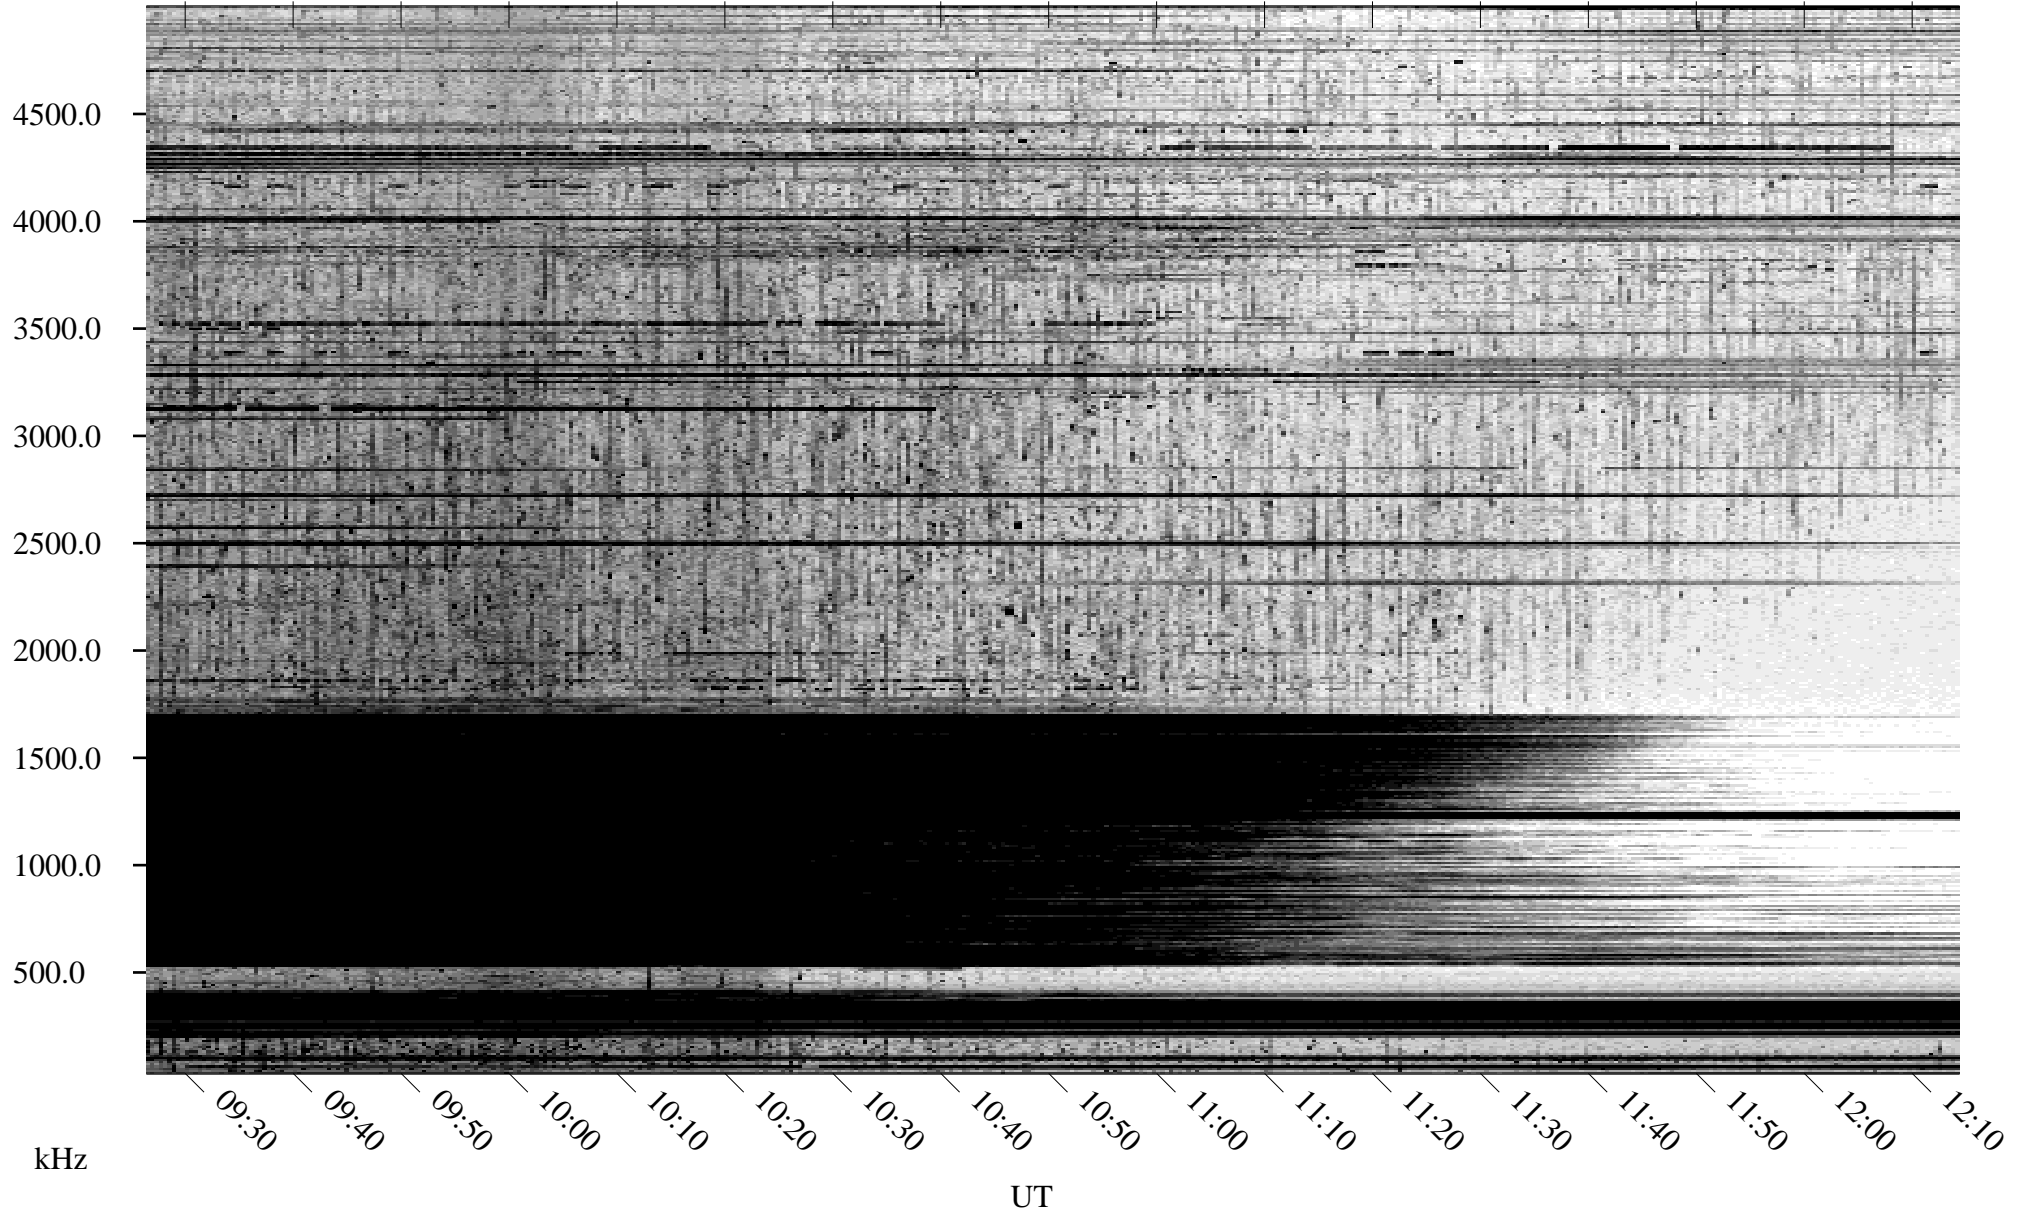

09/15/2003 Churchill, Manitoba

Linear Scale Black = 161 White = 15

ch03258l.r03m max_12

Page 1

09/15/2003 Churchill, Manitoba

Linear Scale Black = 161 White = 15

ch03258l.r03m max_12

Page 2

09/15/2003 Churchill, Manitoba

Linear Scale Black = 161 White = 15

ch03258l.r03m max_12

Page 3

09/15/2003 Churchill, Manitoba

Linear Scale Black = 161 White = 15

ch03258l.r03m max_12