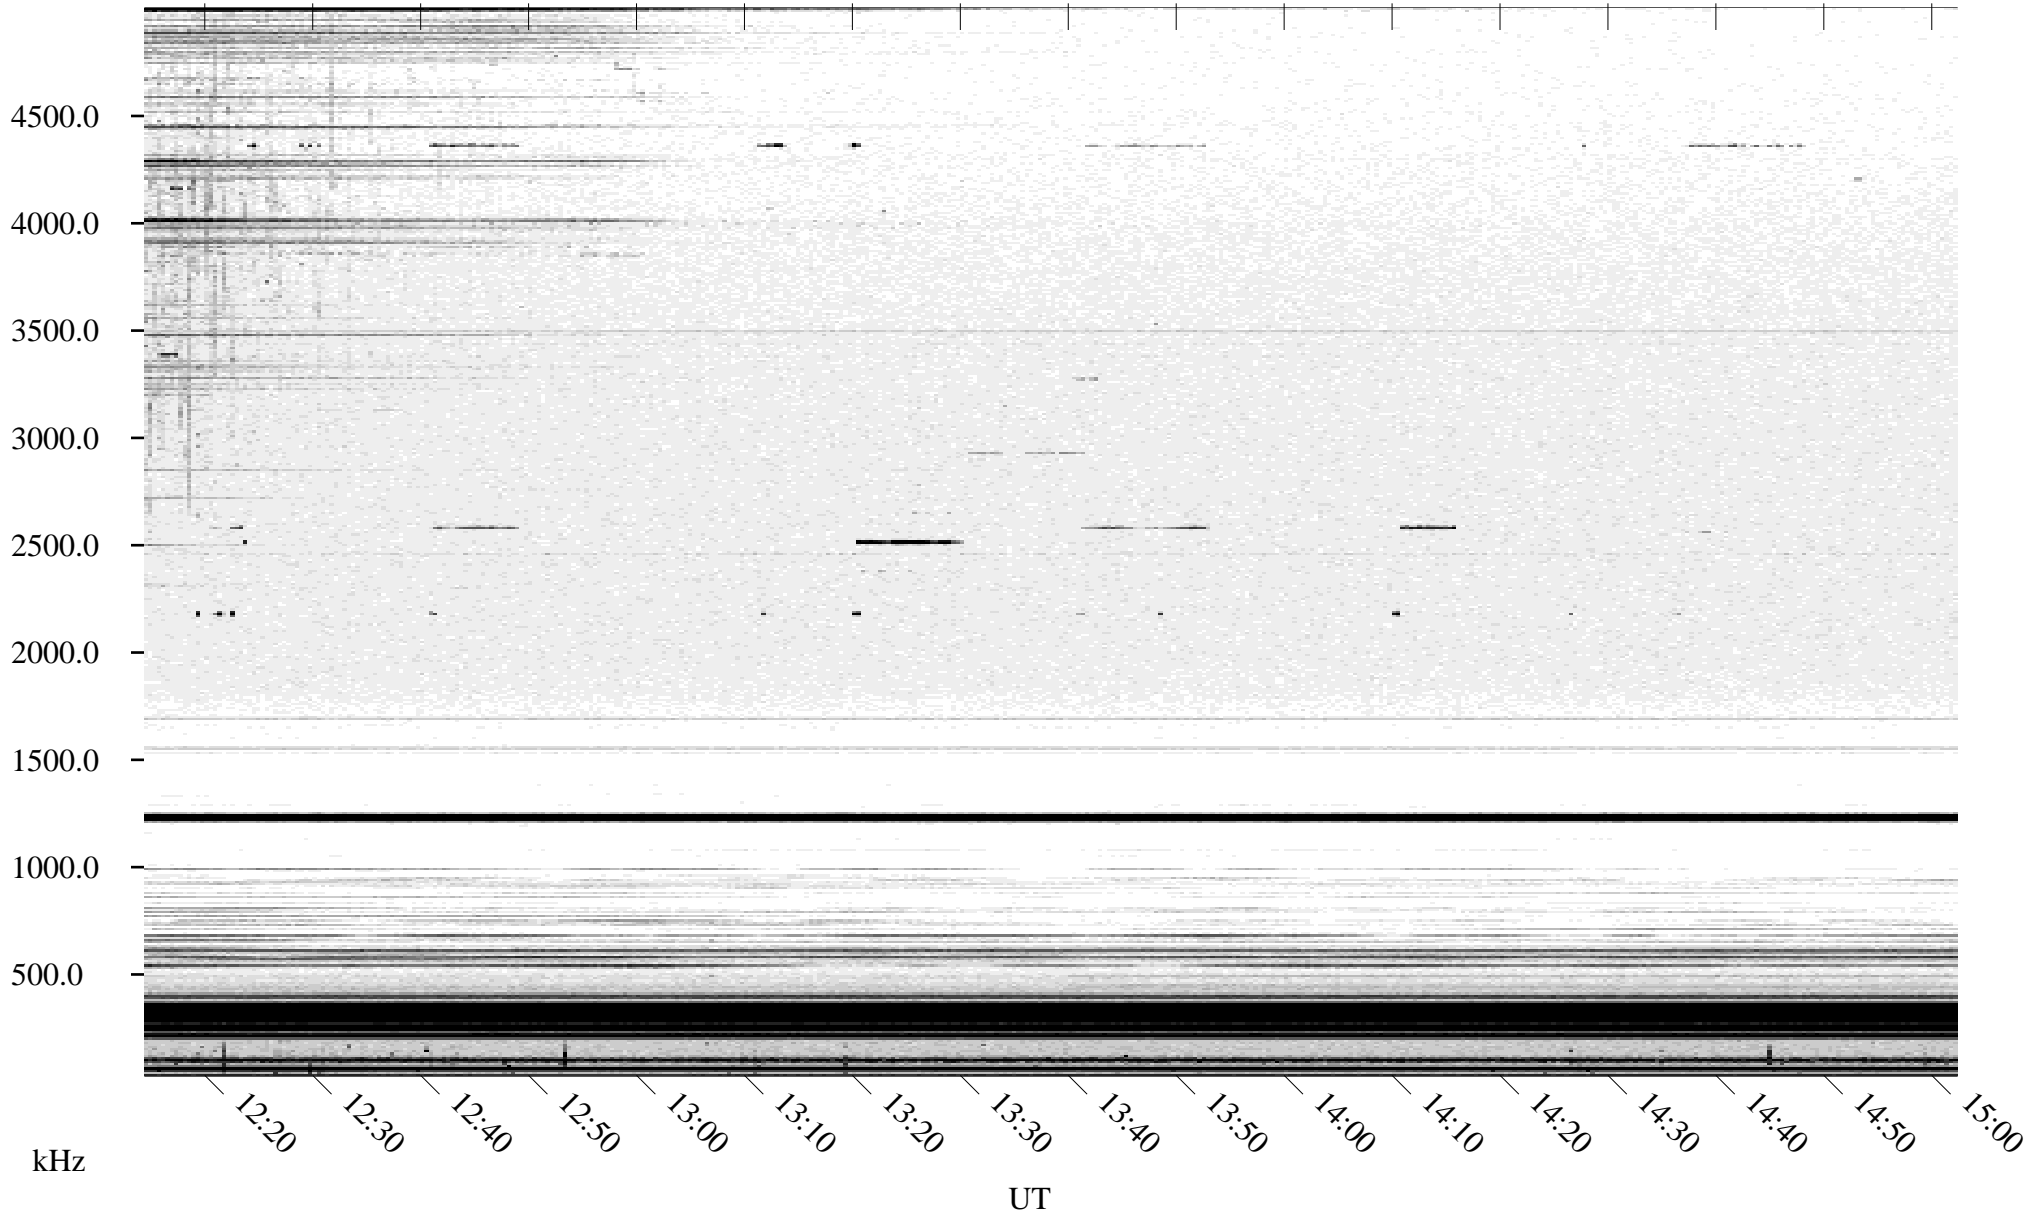

09/15/2003 Churchill, Manitoba

Linear Scale Black = 161 White = 15

ch03258l.r03m max_12

Page 1

09/15/2003 Churchill, Manitoba

Linear Scale Black = 161 White = 15

ch03258l.r03m max_12

Page 2

09/15/2003 Churchill, Manitoba

Linear Scale Black = 161 White = 15

ch03258l.r03m max_12

Page 3

09/15/2003 Churchill, Manitoba

Linear Scale Black = 161 White = 15

ch03258l.r03m max_12