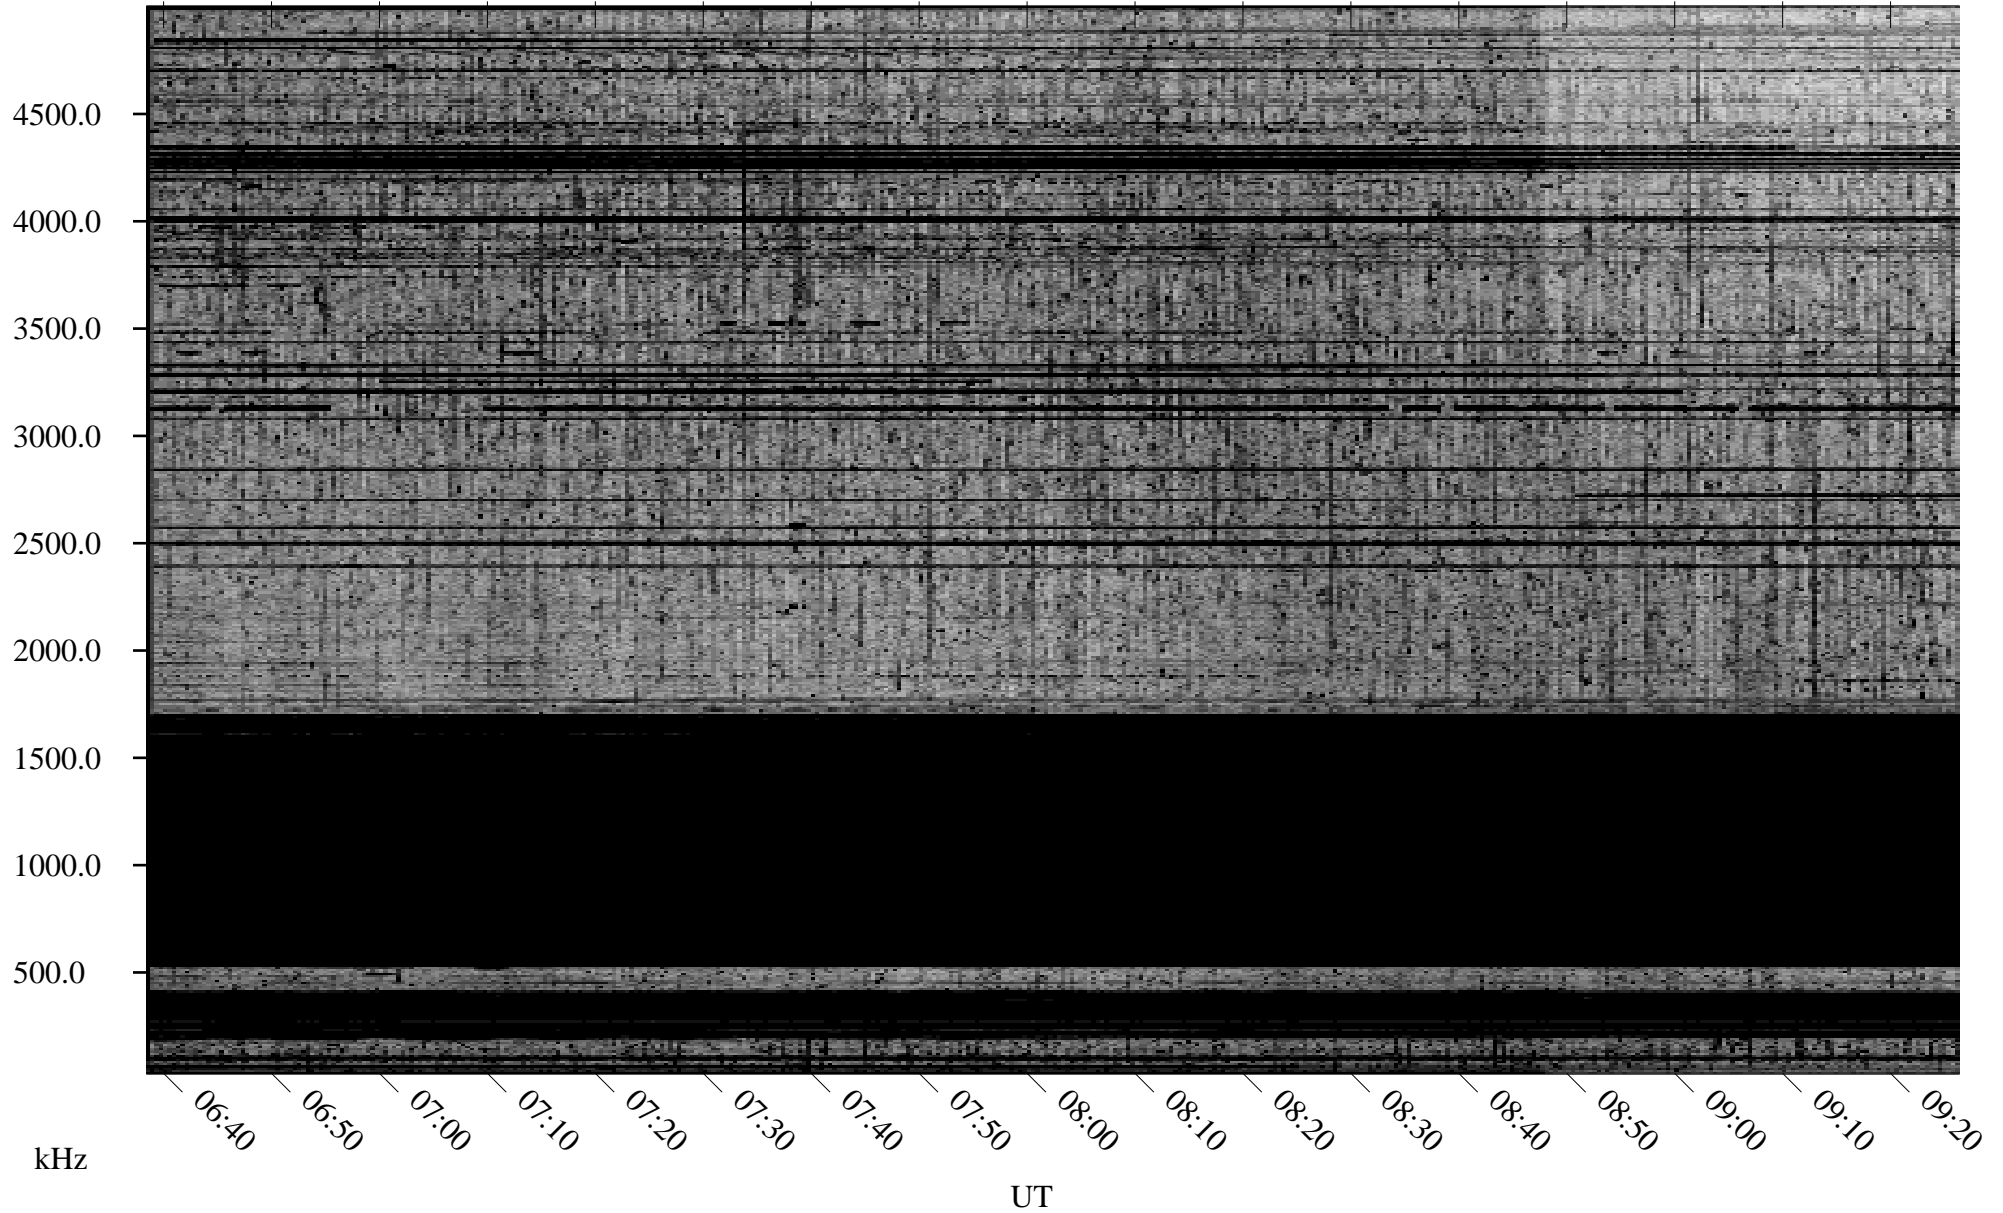

09/15/2003 Churchill, Manitoba

Linear Scale Black = 161 White = 15

ch03258l.r03m max_12

Page 1

09/15/2003 Churchill, Manitoba

Linear Scale Black = 161 White = 15

ch03258l.r03m max_12

Page 2

09/15/2003 Churchill, Manitoba

Linear Scale Black = 161 White = 15

ch03258l.r03m max_12

Page 3

09/15/2003 Churchill, Manitoba

Linear Scale Black = 161 White = 15

ch03258l.r03m max_12