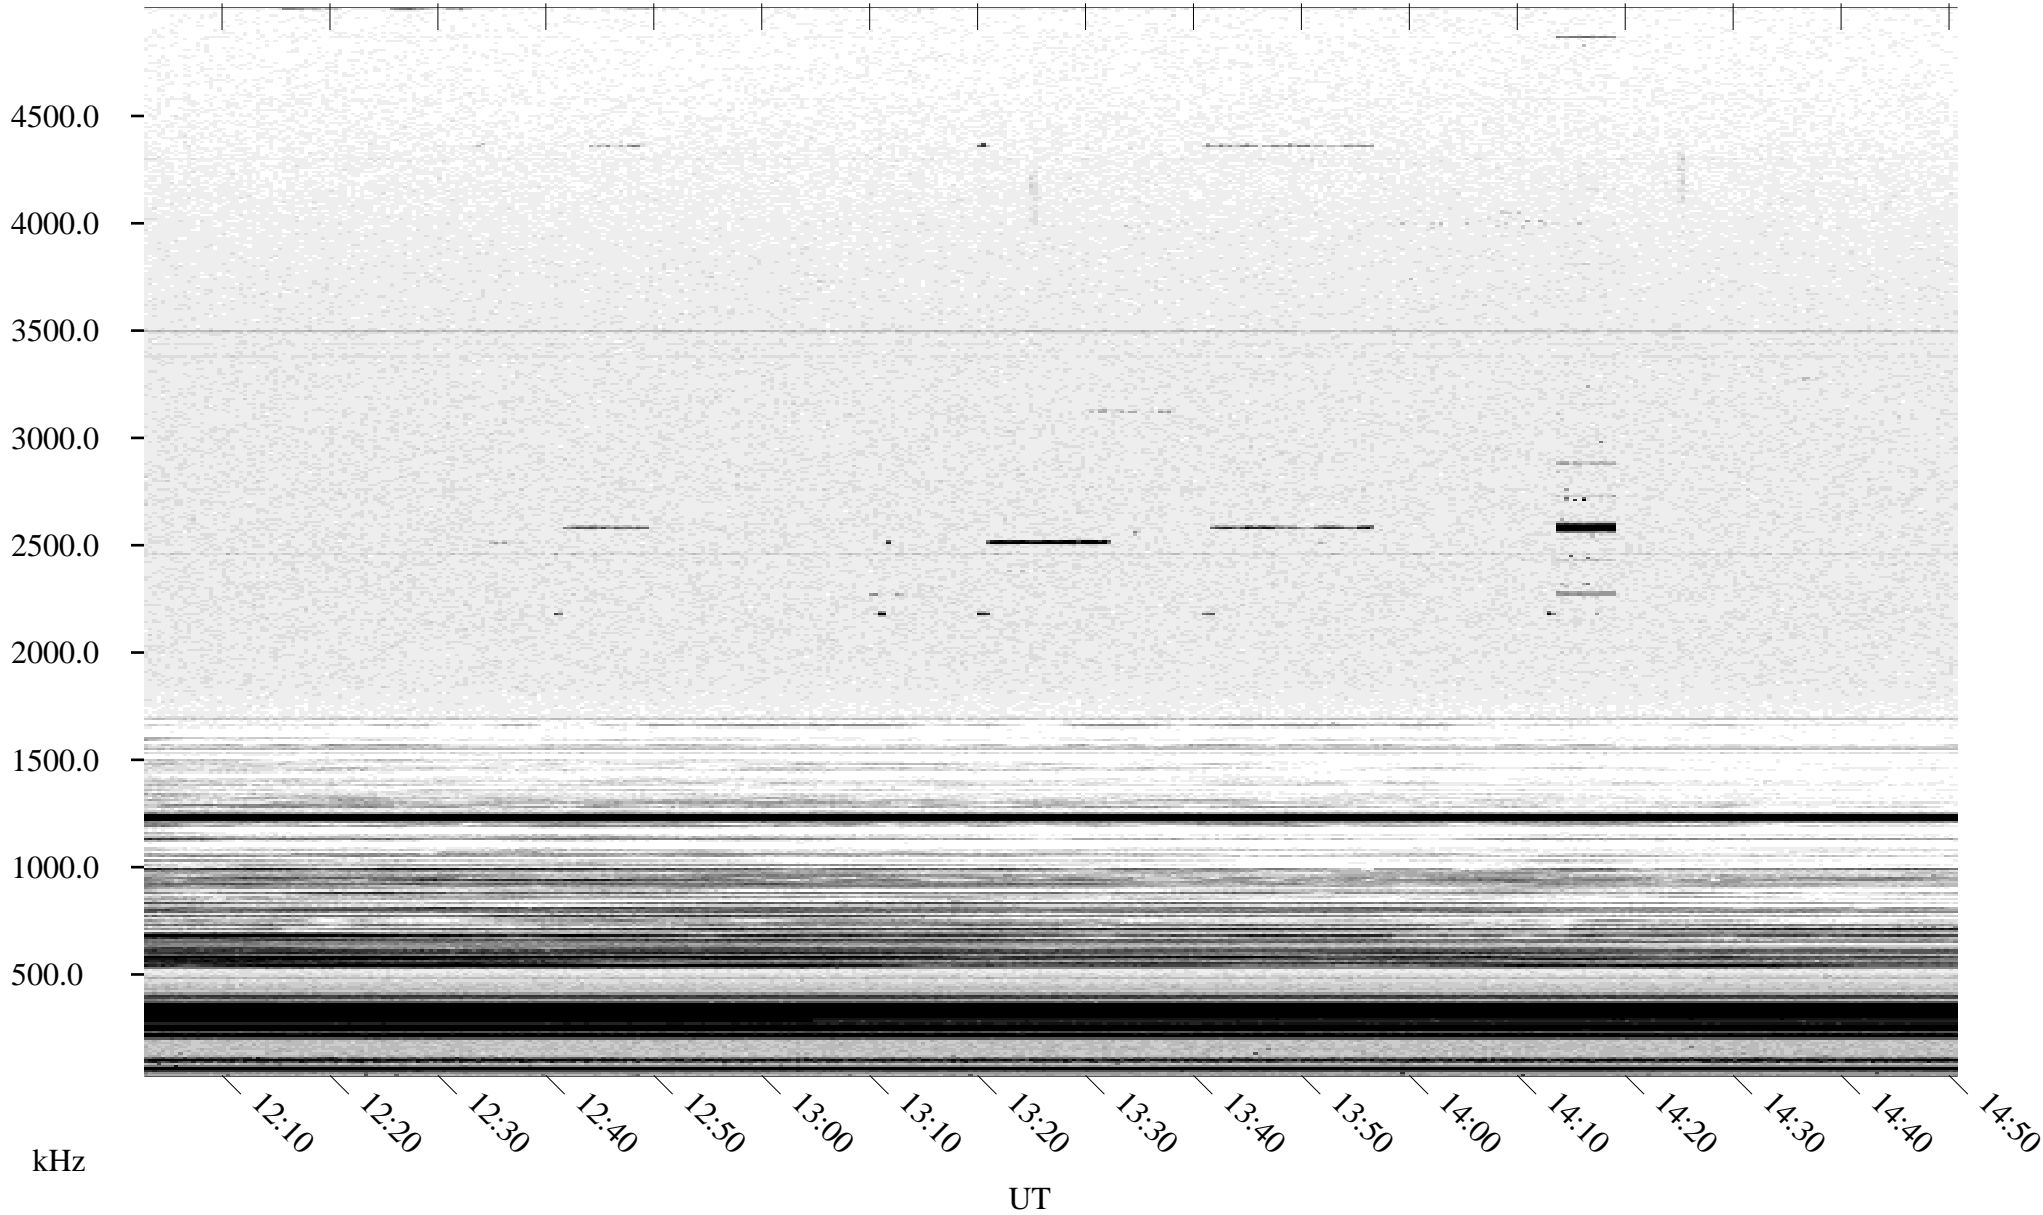

09/15/2003 Churchill, Manitoba

Linear Scale Black = 161 White = 15

ch03258l.r06m max_12

Page 1

09/16/2003 Churchill, Manitoba

Linear Scale Black = 161 White = 15

ch03258l.r06m max_12

09/16/2003 Churchill, Manitoba

Linear Scale Black = 161 White = 15

ch03258l.r06m max_12

Page 3

09/16/2003 Churchill, Manitoba

Linear Scale Black = 161 White = 15

ch03258l.r06m max_12

Page 4

09/16/2003 Churchill, Manitoba

Linear Scale Black = 161 White = 15

ch03258l.r06m max_12

Page 5

09/16/2003 Churchill, Manitoba

Linear Scale Black = 161 White = 15

ch03258l.r06m max_12

Page 6

09/16/2003 Churchill, Manitoba

Linear Scale

Black = 161

White = 15

ch03258l.r06m max_12

Page 7

09/16/2003 Churchill, Manitoba

Linear Scale Black = 161 White = 15

ch03258l.r06m max_12