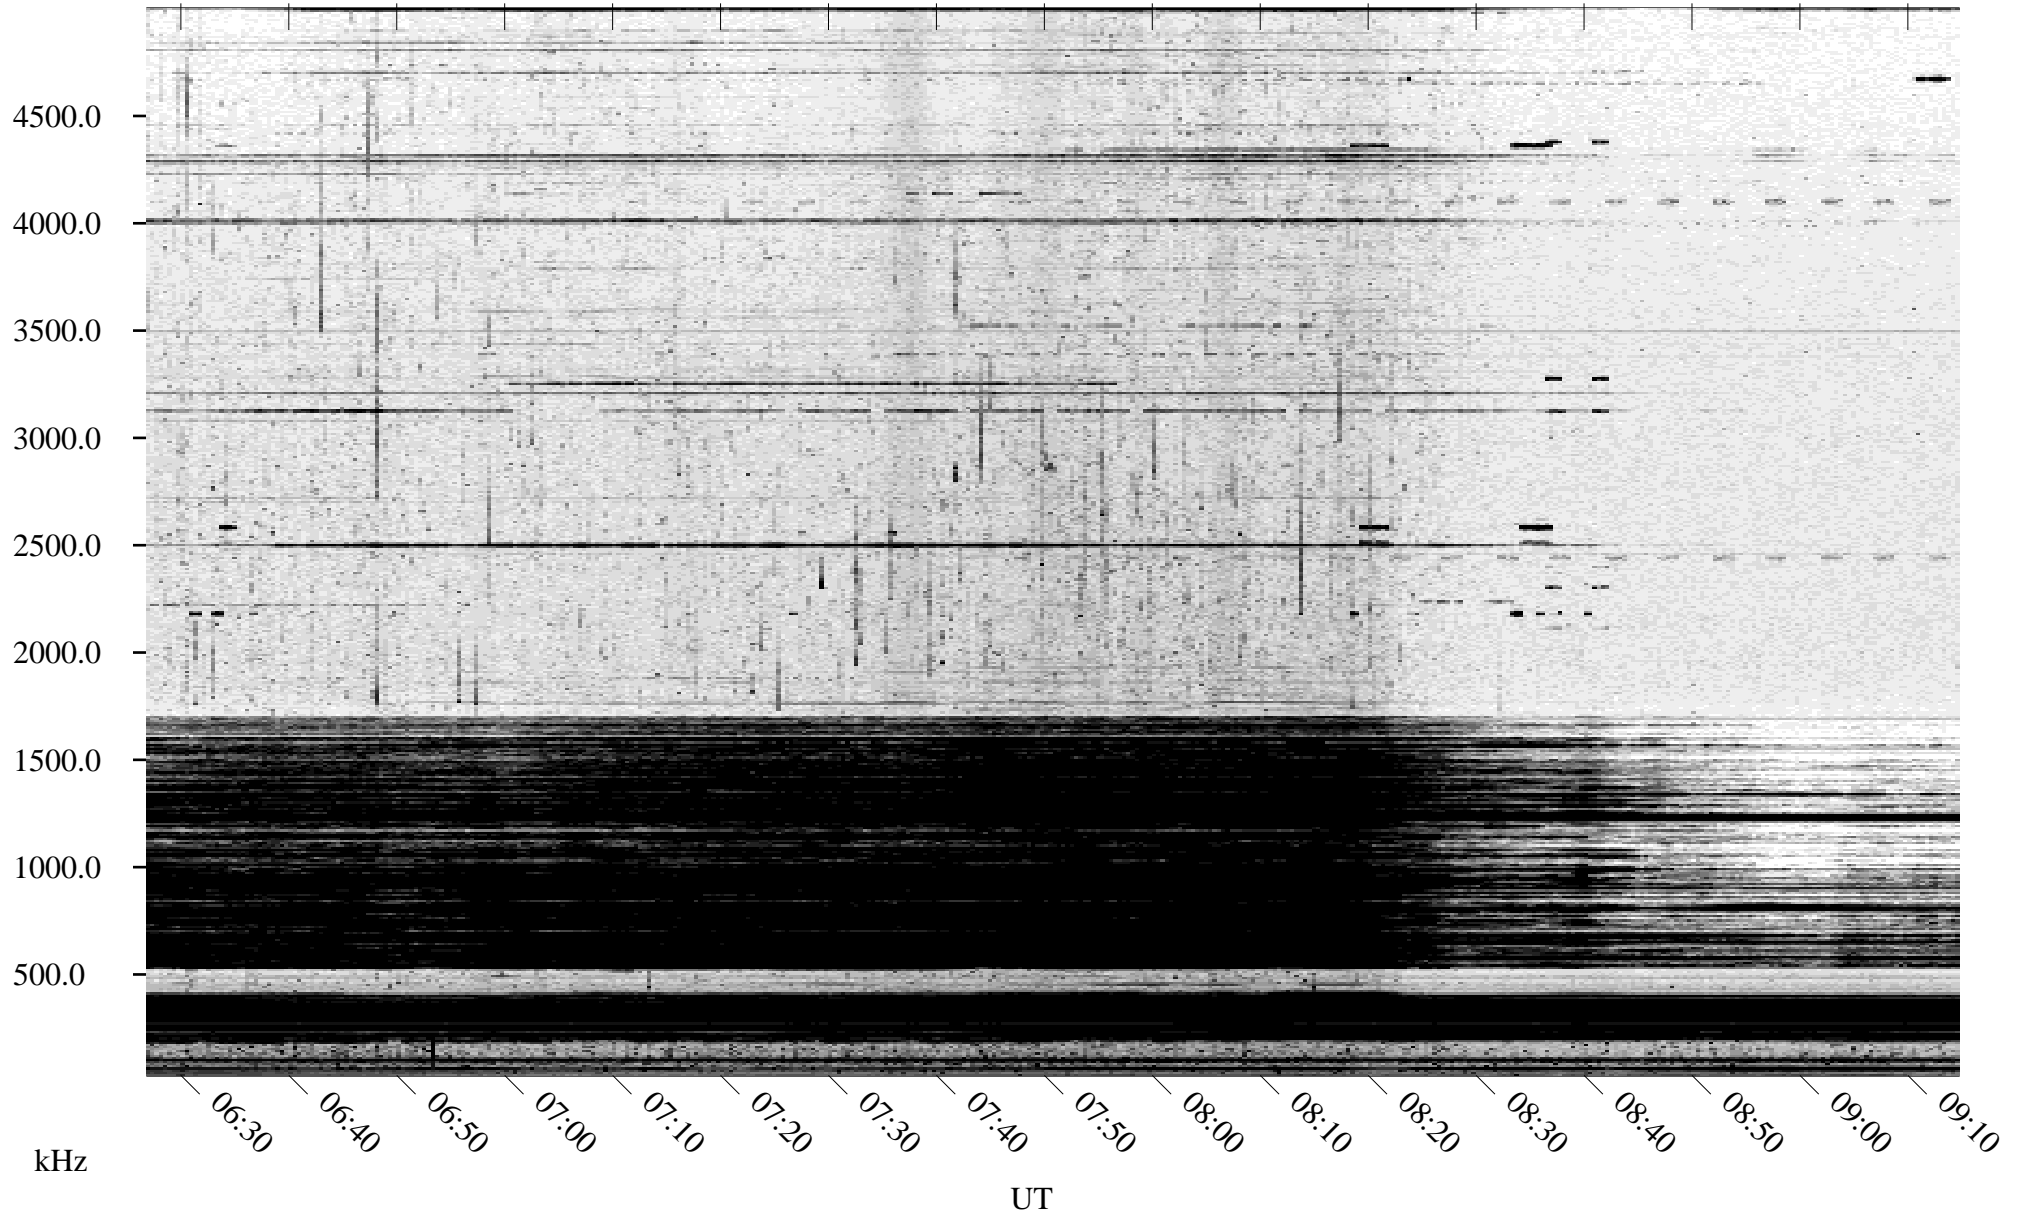

09/15/2003 Churchill, Manitoba

Linear Scale Black = 161 White = 15

ch03258l.r06m max_12

Page 1

09/16/2003 Churchill, Manitoba

Linear Scale Black = 161 White = 15

ch03258l.r06m max_12

09/16/2003 Churchill, Manitoba

Linear Scale Black = 161 White = 15

ch03258l.r06m max_12

Page 3

09/16/2003 Churchill, Manitoba

Linear Scale Black = 161 White = 15

ch03258l.r06m max_12

Page 4

09/16/2003 Churchill, Manitoba

Linear Scale Black = 161 White = 15

ch03258l.r06m max_12

Page 5

09/16/2003 Churchill, Manitoba

Linear Scale Black = 161 White = 15

ch03258l.r06m max_12

Page 6

09/16/2003 Churchill, Manitoba

Linear Scale

Black = 161

White = 15

ch03258l.r06m max_12

Page 7

09/16/2003 Churchill, Manitoba

Linear Scale Black = 161 White = 15

ch03258l.r06m max_12