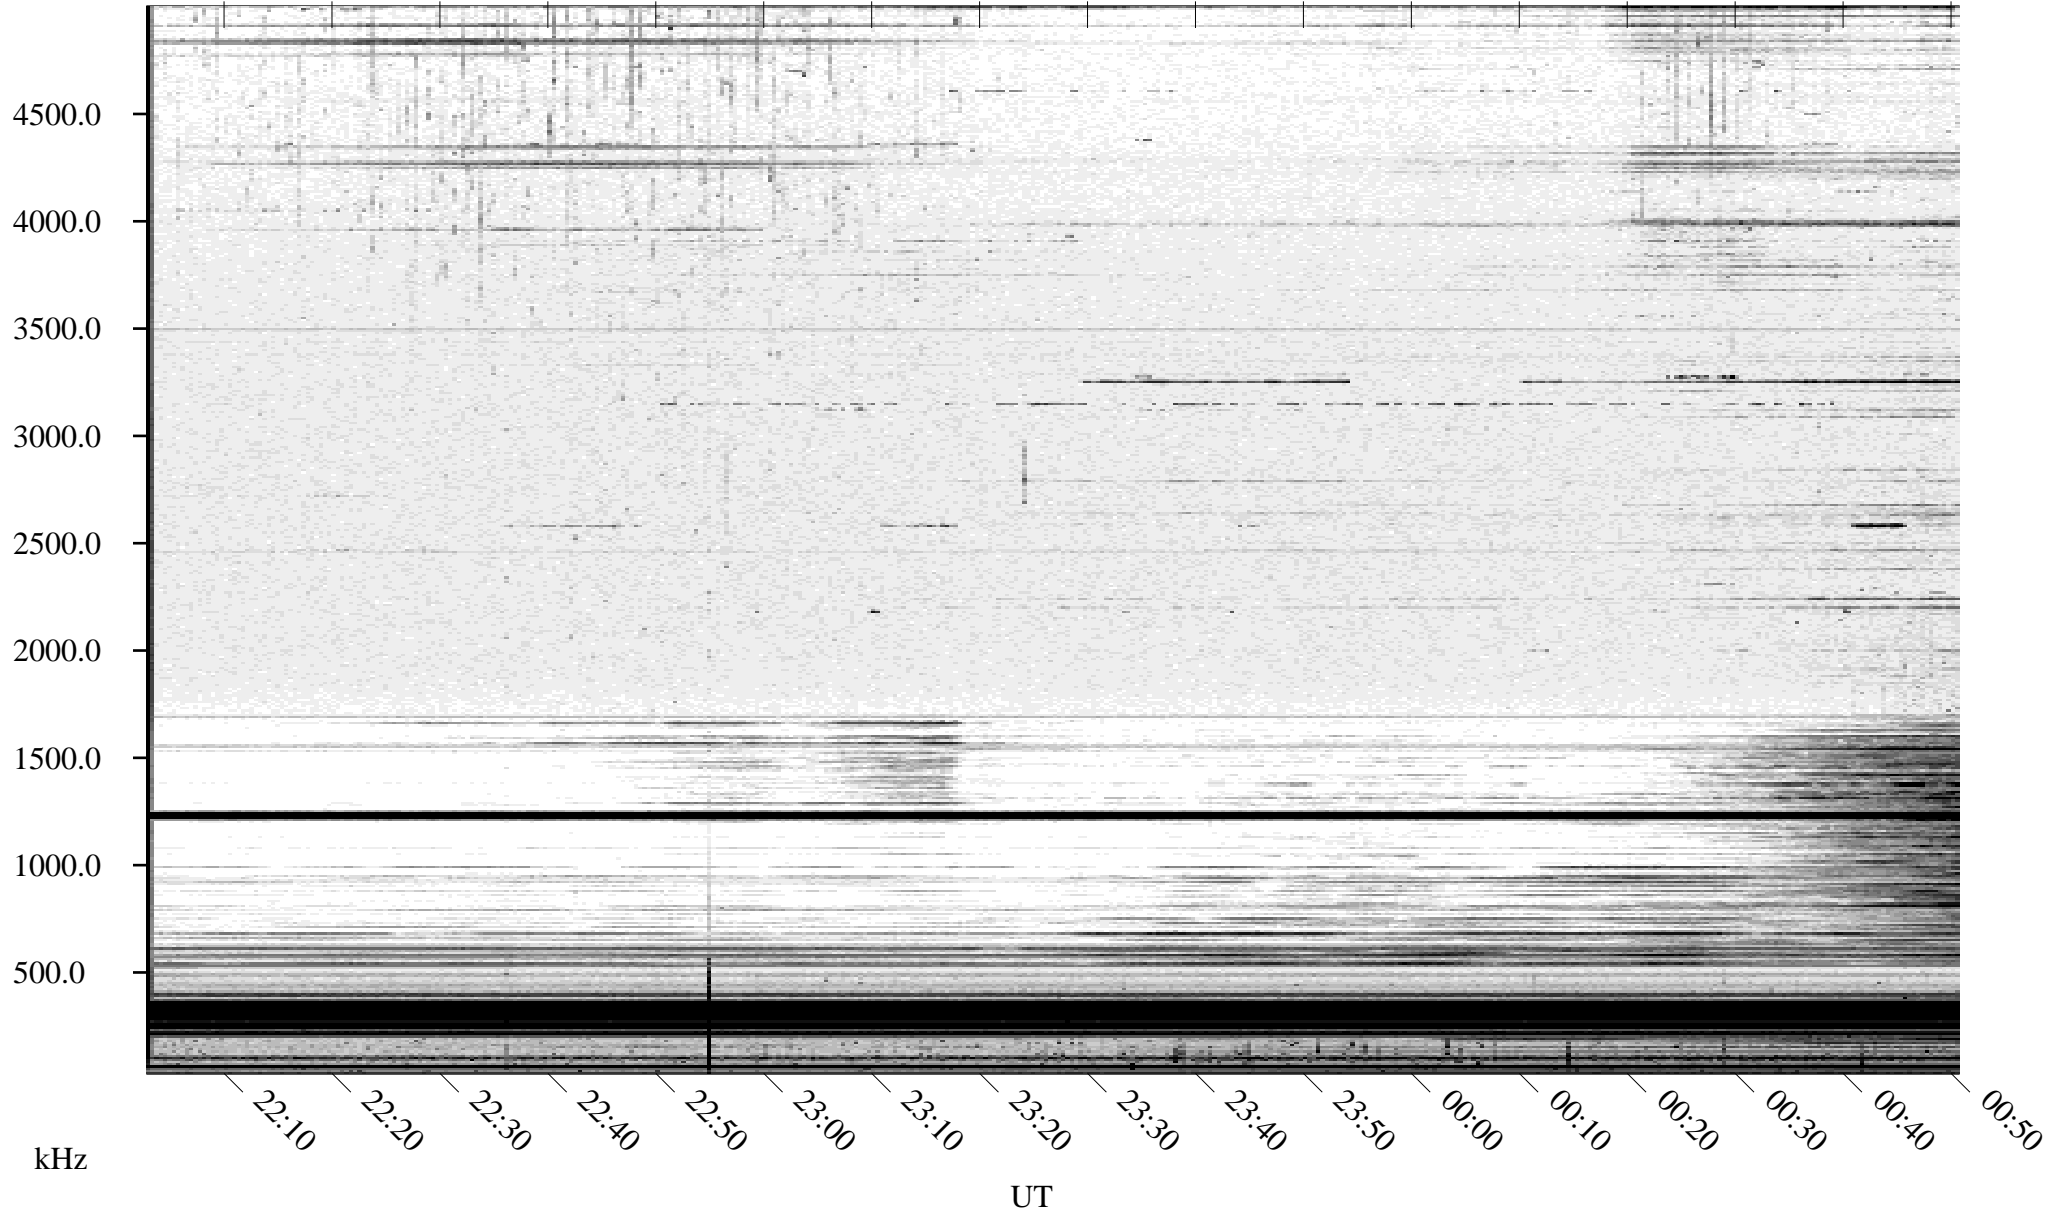

09/15/2003 Churchill, Manitoba

Linear Scale Black = 161 White = 15

ch03258l.r06m max_12

Page 1

09/16/2003 Churchill, Manitoba

Linear Scale Black = 161 White = 15

ch03258l.r06m max_12

09/16/2003 Churchill, Manitoba

Linear Scale Black = 161 White = 15

ch03258l.r06m max_12

Page 3

09/16/2003 Churchill, Manitoba

Linear Scale Black = 161 White = 15

ch03258l.r06m max_12

Page 4

09/16/2003 Churchill, Manitoba

Linear Scale Black = 161 White = 15

ch03258l.r06m max_12

Page 5

09/16/2003 Churchill, Manitoba

Linear Scale Black = 161 White = 15

ch03258l.r06m max_12

Page 6

09/16/2003 Churchill, Manitoba

Linear Scale

Black = 161

White = 15

ch03258l.r06m max_12

Page 7

09/16/2003 Churchill, Manitoba

Linear Scale Black = 161 White = 15

ch03258l.r06m max_12