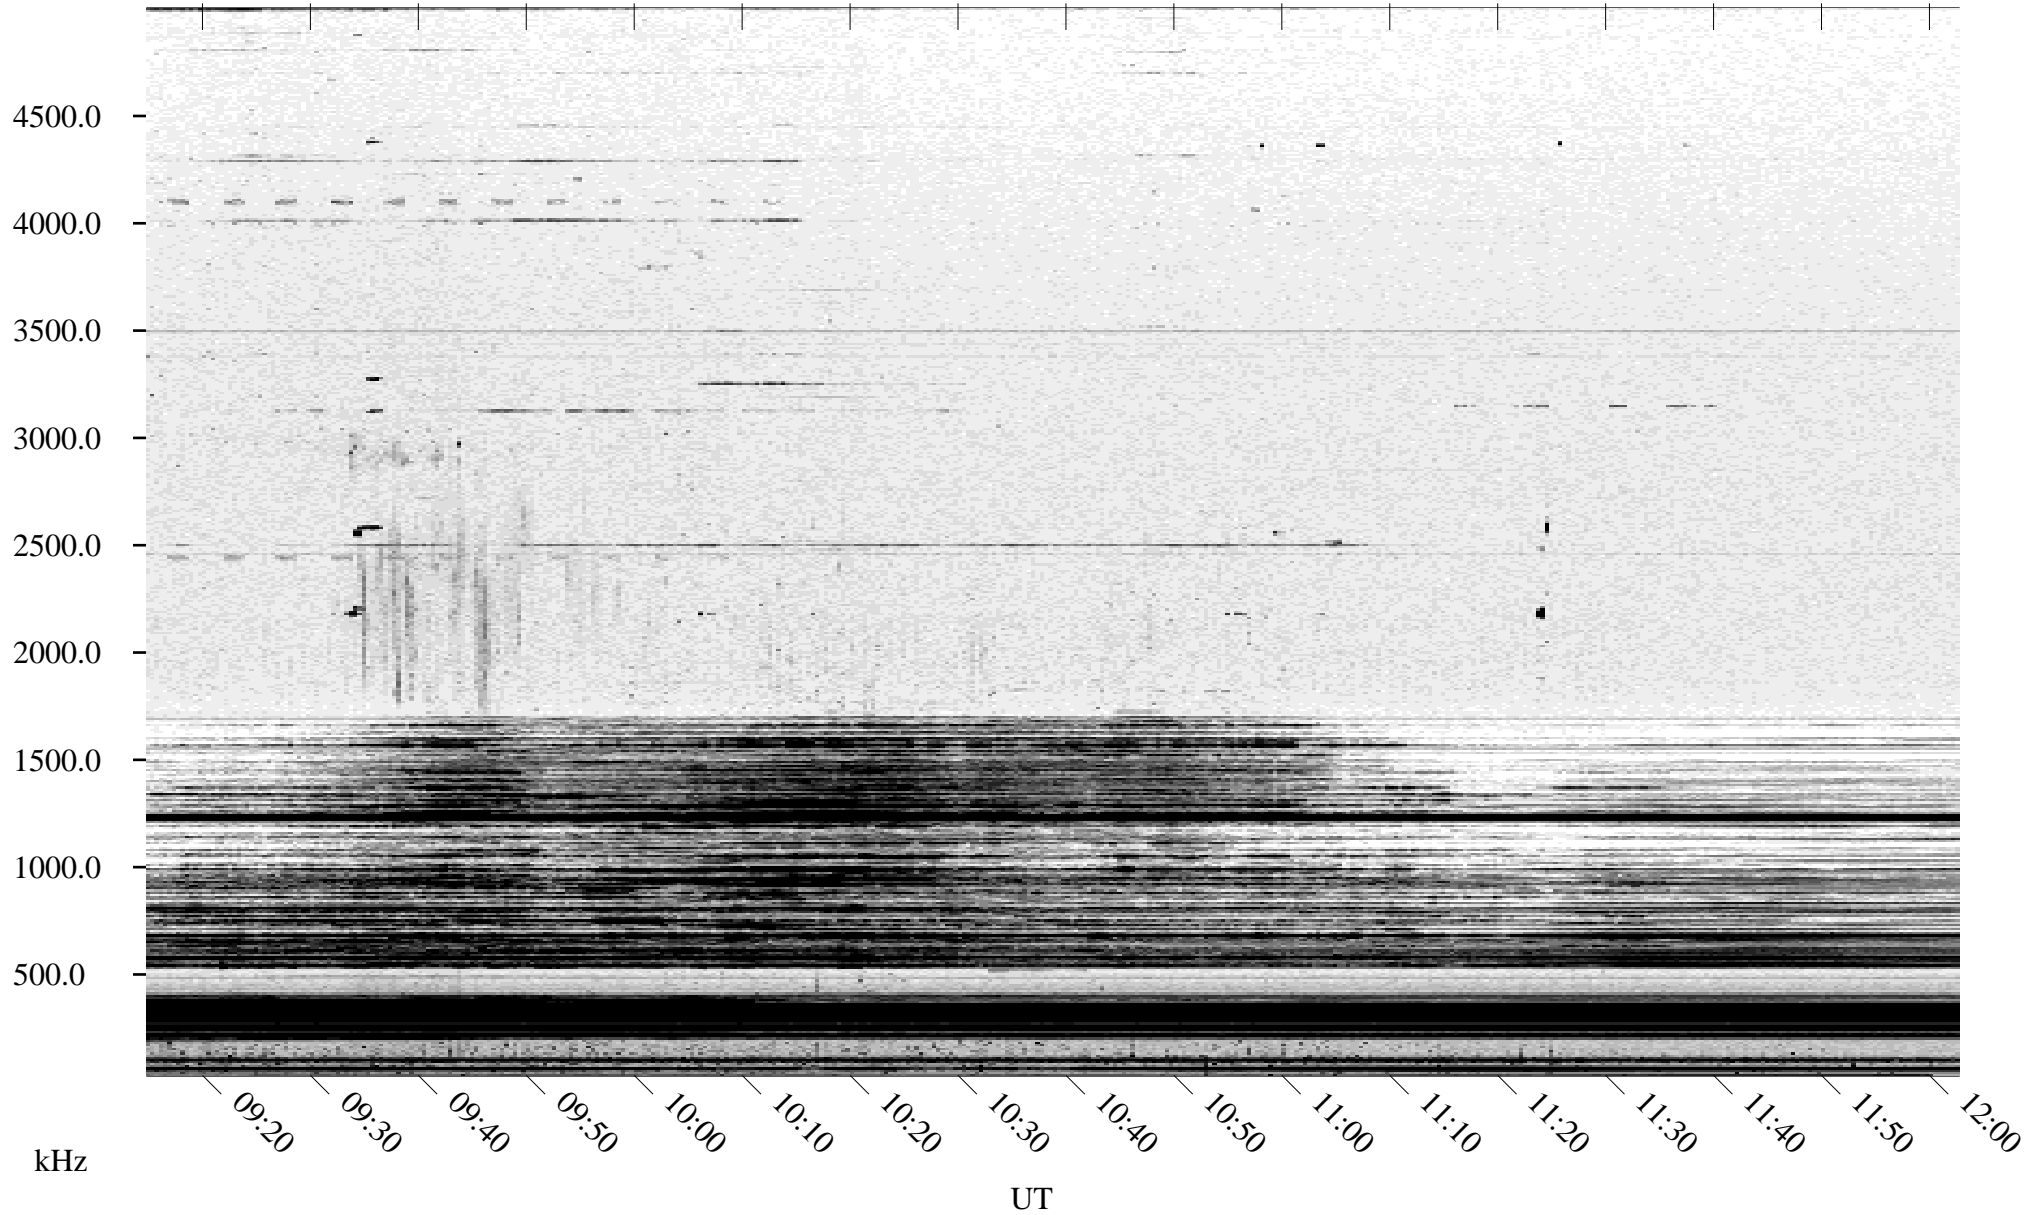

09/15/2003 Churchill, Manitoba

Linear Scale Black = 161 White = 15

ch03258l.r06m max_12

Page 1

09/16/2003 Churchill, Manitoba

Linear Scale Black = 161 White = 15

ch03258l.r06m max_12

09/16/2003 Churchill, Manitoba

Linear Scale Black = 161 White = 15

ch03258l.r06m max_12

Page 3

09/16/2003 Churchill, Manitoba

Linear Scale Black = 161 White = 15

ch03258l.r06m max_12

Page 4

09/16/2003 Churchill, Manitoba

Linear Scale Black = 161 White = 15

ch03258l.r06m max_12

Page 5

09/16/2003 Churchill, Manitoba

Linear Scale Black = 161 White = 15

ch03258l.r06m max_12

Page 6

09/16/2003 Churchill, Manitoba

Linear Scale

Black = 161

White = 15

ch03258l.r06m max_12

Page 7

09/16/2003 Churchill, Manitoba

Linear Scale Black = 161 White = 15

ch03258l.r06m max_12