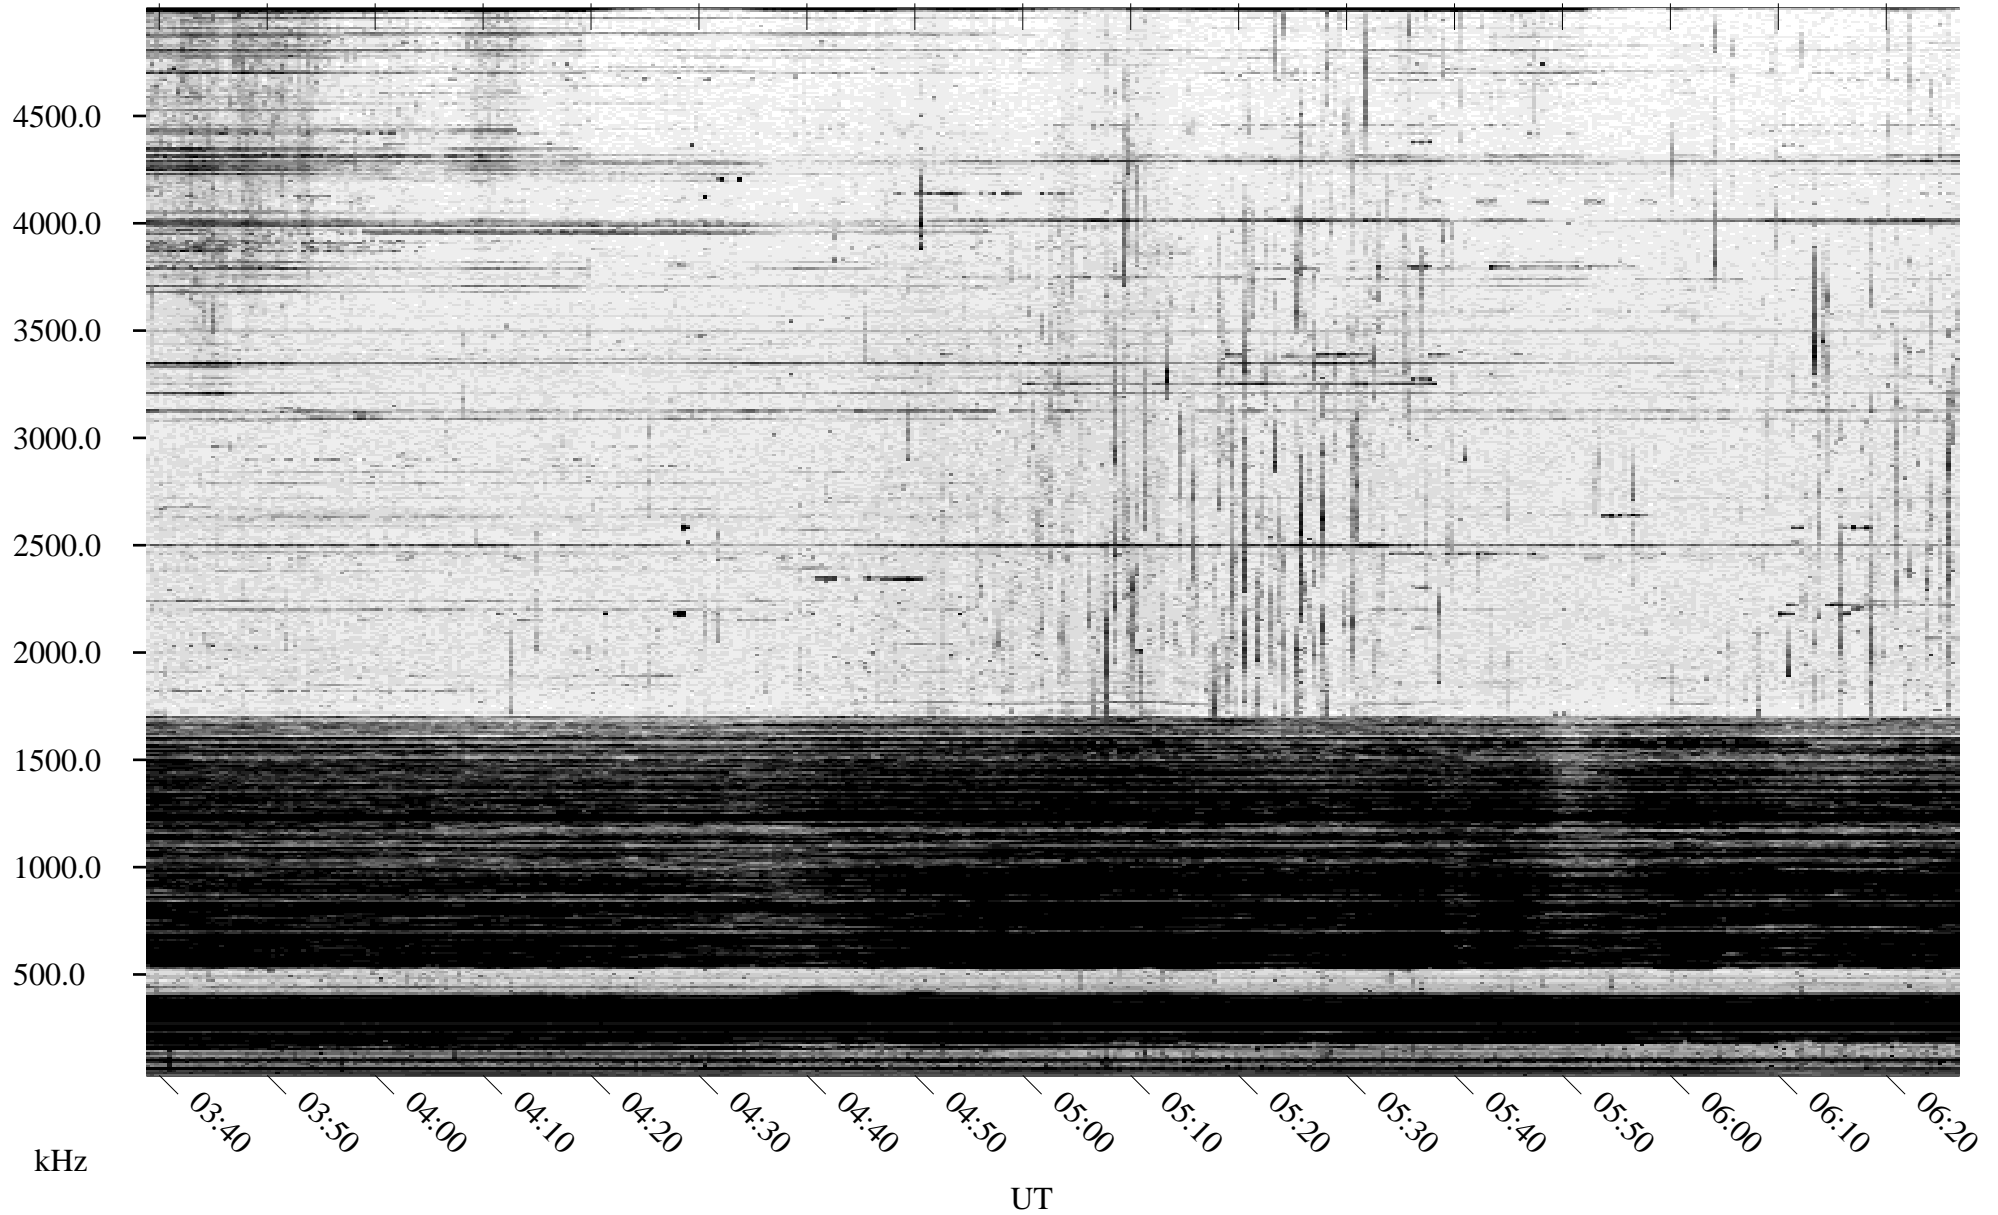

09/15/2003 Churchill, Manitoba

Linear Scale Black = 161 White = 15

ch03258l.r06m max_12

Page 1

09/16/2003 Churchill, Manitoba

Linear Scale Black = 161 White = 15

ch03258l.r06m max_12

09/16/2003 Churchill, Manitoba

Linear Scale Black = 161 White = 15

ch03258l.r06m max_12

Page 3

09/16/2003 Churchill, Manitoba

Linear Scale Black = 161 White = 15

ch03258l.r06m max_12

Page 4

09/16/2003 Churchill, Manitoba

Linear Scale Black = 161 White = 15

ch03258l.r06m max_12

Page 5

09/16/2003 Churchill, Manitoba

Linear Scale Black = 161 White = 15

ch03258l.r06m max_12

Page 6

09/16/2003 Churchill, Manitoba

Linear Scale

Black = 161

White = 15

ch03258l.r06m max_12

Page 7

09/16/2003 Churchill, Manitoba

Linear Scale Black = 161 White = 15

ch03258l.r06m max_12