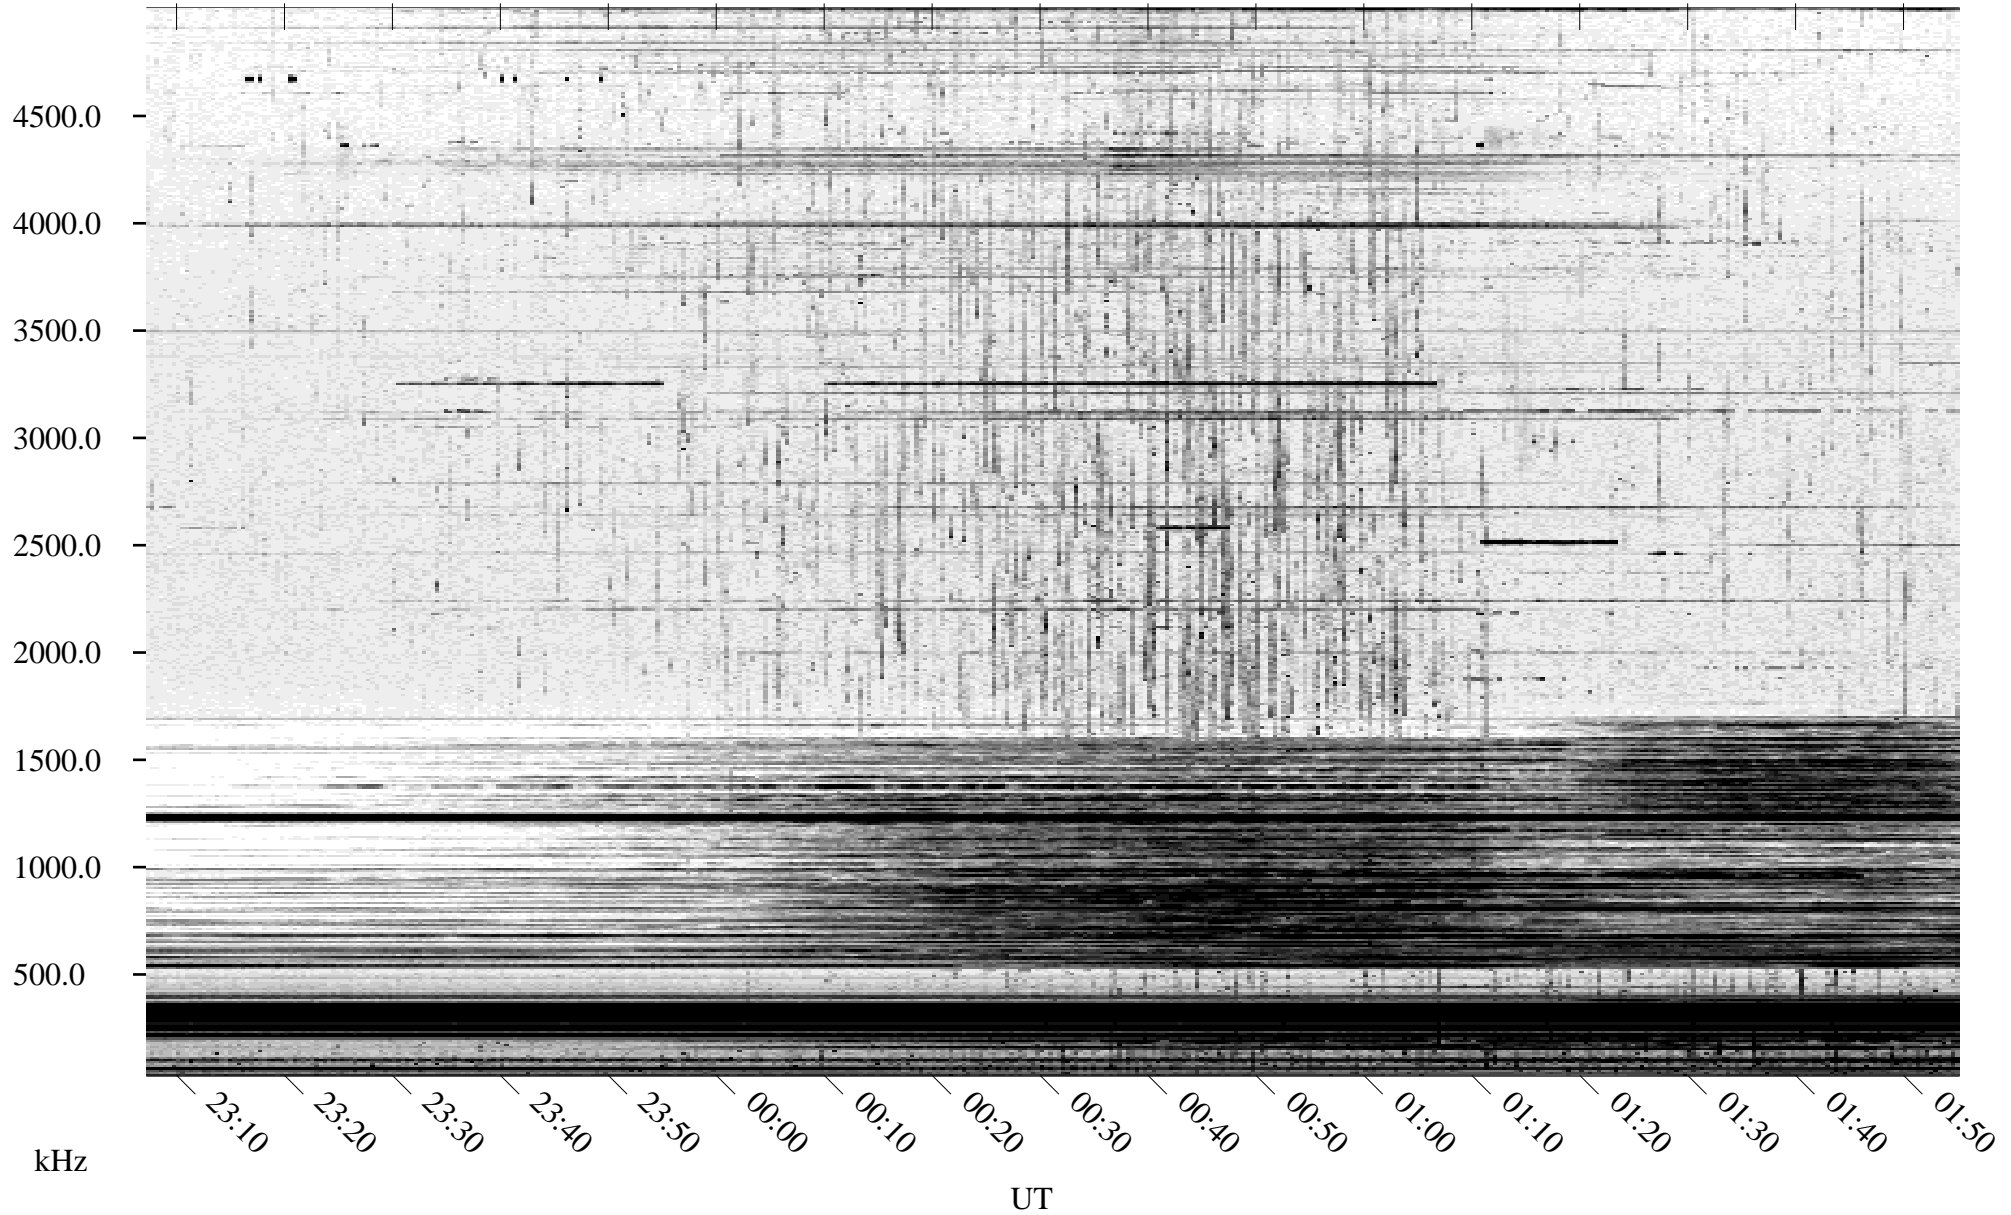

09/16/2003 Churchill, Manitoba

Linear Scale Black = 161 White = 15

ch03259l.r00m max_12

Page 1

09/16/2003 Churchill, Manitoba

Linear Scale Black = 161 White = 15

ch03259l.r00m max_12

Page 2

09/17/2003 Churchill, Manitoba

Linear Scale Black = 161 White = 15

ch03259l.r00m max_12

Page 3

09/17/2003 Churchill, Manitoba

Linear Scale Black = 161 White = 15

ch03259l.r00m max_12

Page 4

09/17/2003 Churchill, Manitoba

Linear Scale Black = 161 White = 15

ch03259l.r00m max_12

Page 5

09/17/2003 Churchill, Manitoba

Linear Scale Black = 161 White = 15

ch03259l.r00m max_12

Page 6

09/17/2003 Churchill, Manitoba

Linear Scale Black = 161 White = 15

ch03259l.r00m max_12

Page 7

09/17/2003 Churchill, Manitoba

Linear Scale

Black = 161

White = 15