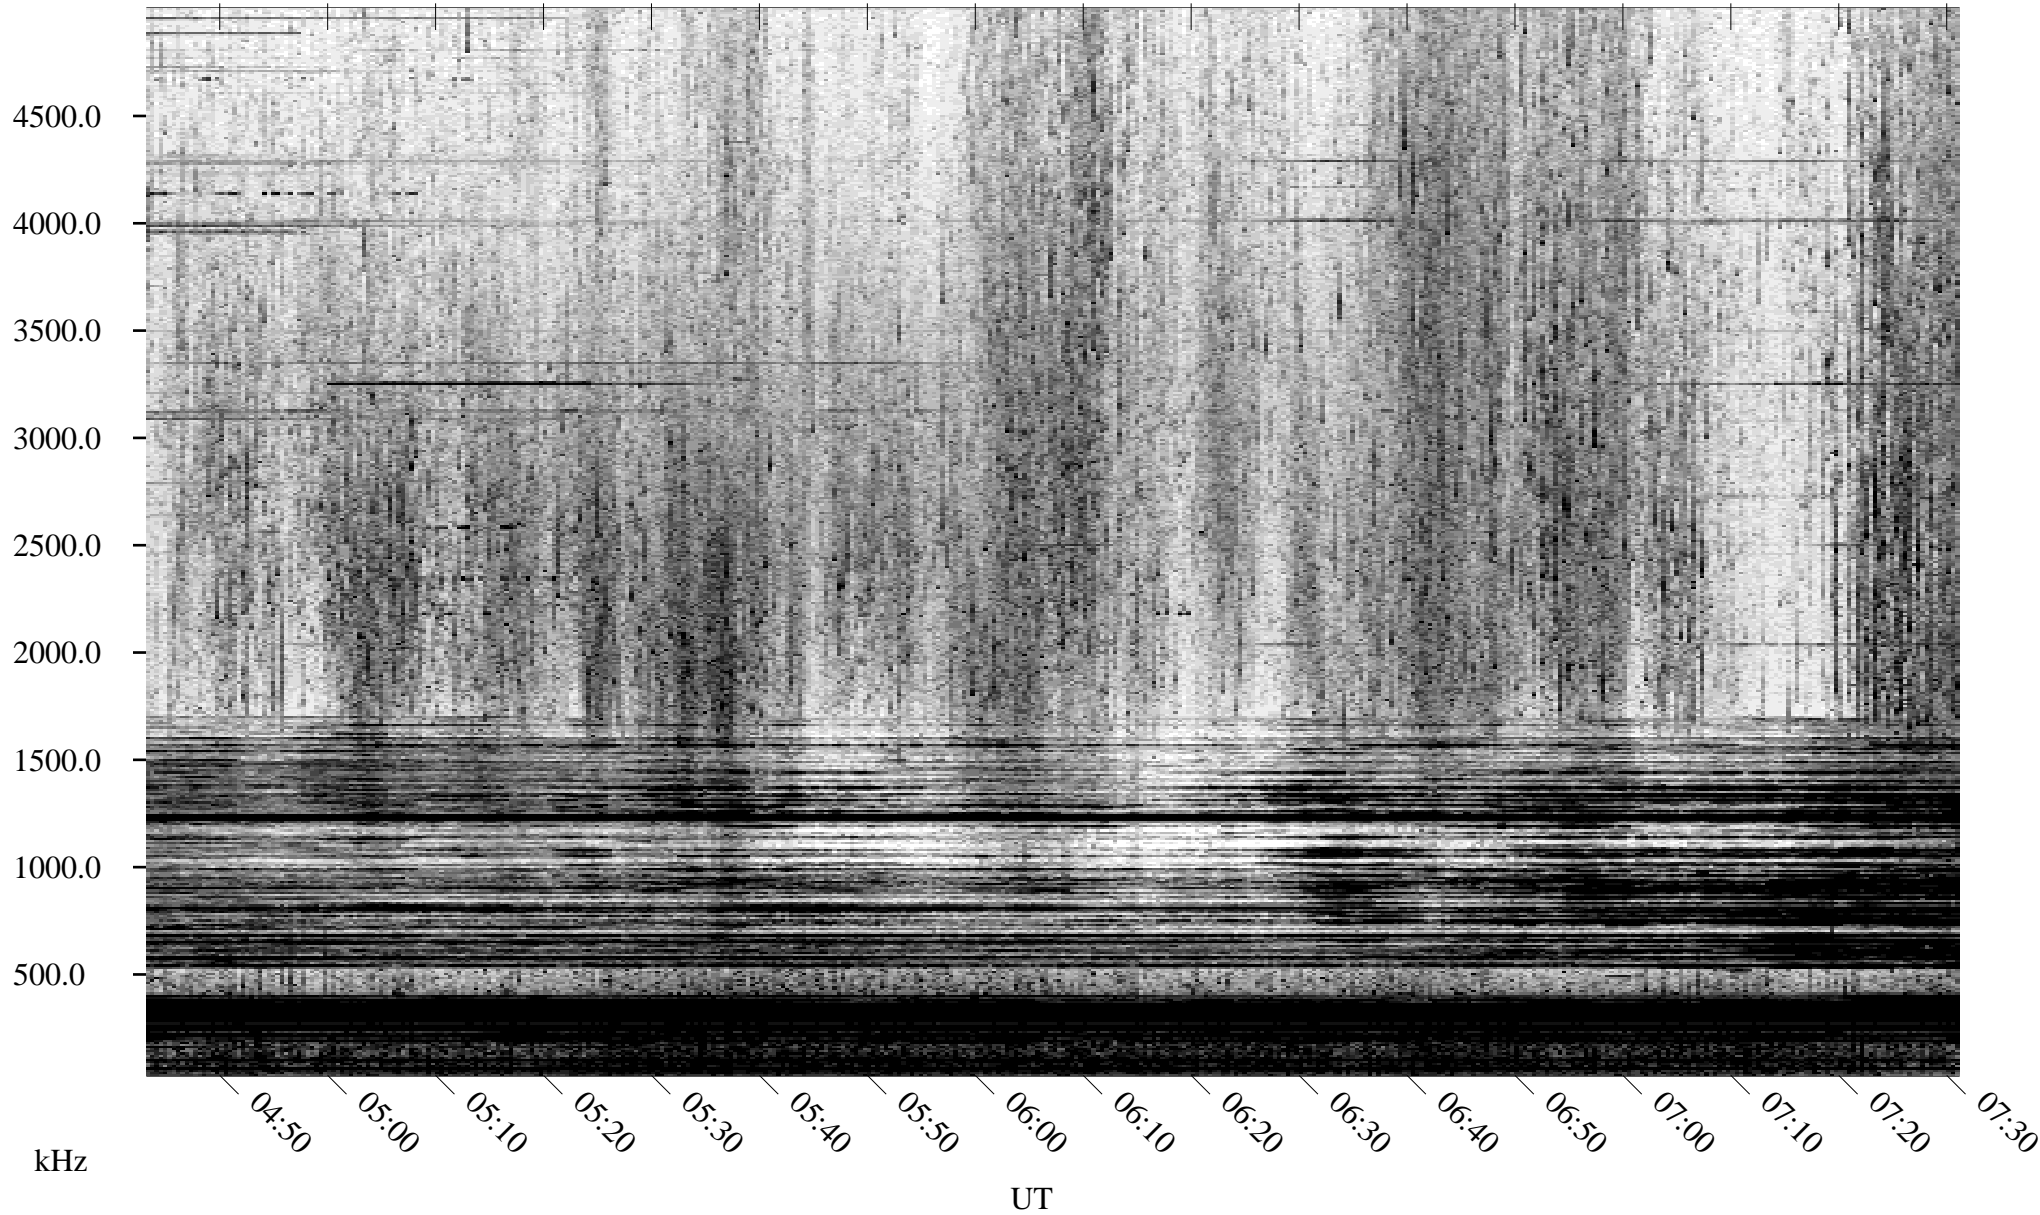

09/16/2003 Churchill, Manitoba

Linear Scale Black = 161 White = 15

ch03259l.r00m max_12

Page 1

09/16/2003 Churchill, Manitoba

Linear Scale Black = 161 White = 15

ch03259l.r00m max_12

Page 2

09/17/2003 Churchill, Manitoba

Linear Scale Black = 161 White = 15

ch03259l.r00m max_12

Page 3

09/17/2003 Churchill, Manitoba

Linear Scale Black = 161 White = 15

ch03259l.r00m max_12

Page 4

09/17/2003 Churchill, Manitoba

Linear Scale Black = 161 White = 15

ch03259l.r00m max_12

Page 5

09/17/2003 Churchill, Manitoba

Linear Scale Black = 161 White = 15

ch03259l.r00m max_12

Page 6

09/17/2003 Churchill, Manitoba

Linear Scale Black = 161 White = 15

ch03259l.r00m max_12

Page 7

09/17/2003 Churchill, Manitoba

Linear Scale

Black = 161

White = 15