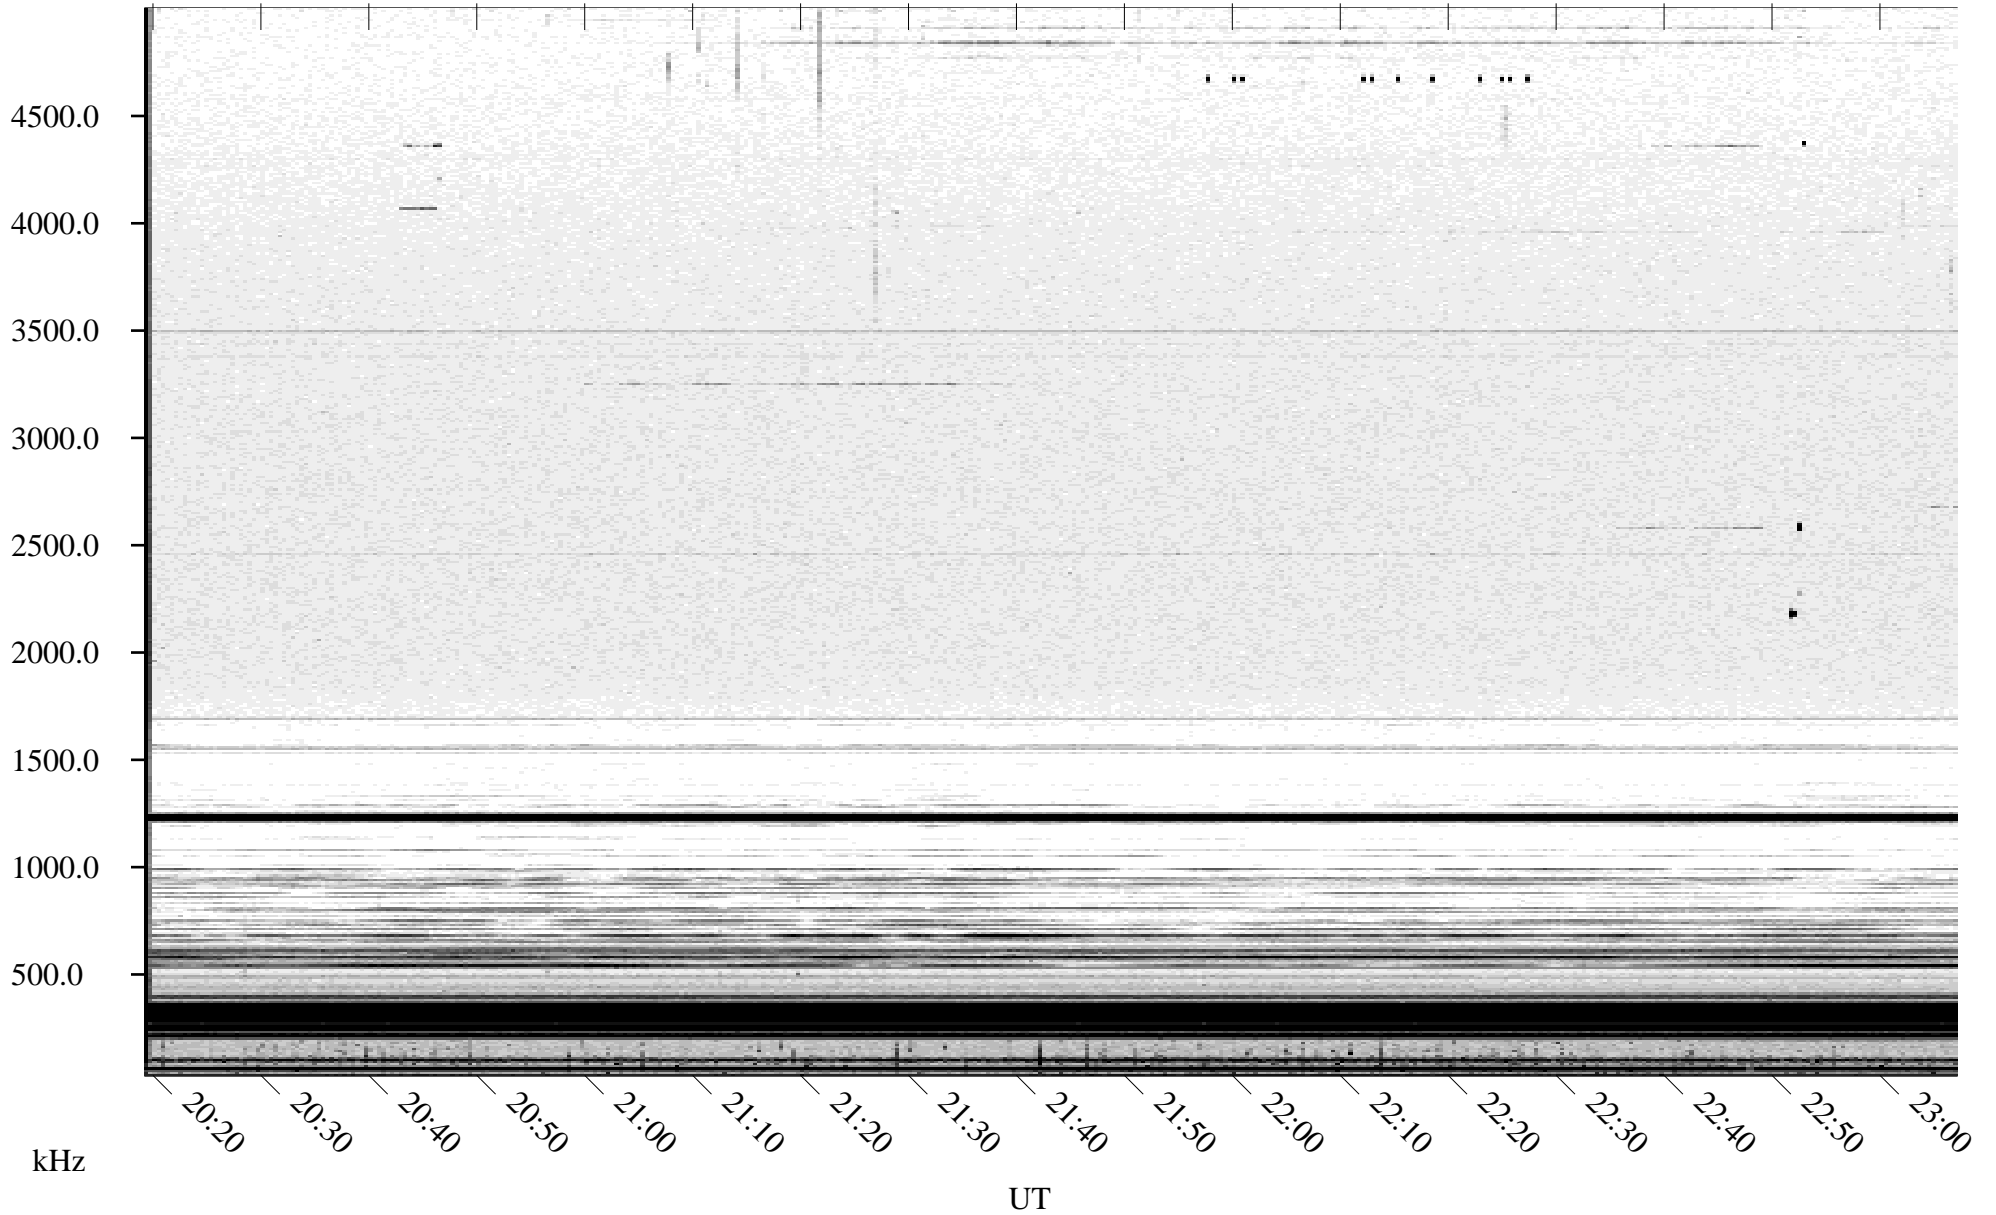

09/16/2003 Churchill, Manitoba

Linear Scale Black = 161 White = 15

ch03259l.r00m max_12

Page 1

09/16/2003 Churchill, Manitoba

Linear Scale Black = 161 White = 15

ch03259l.r00m max_12

Page 2

09/17/2003 Churchill, Manitoba

Linear Scale Black = 161 White = 15

ch03259l.r00m max_12

Page 3

09/17/2003 Churchill, Manitoba

Linear Scale Black = 161 White = 15

ch03259l.r00m max_12

Page 4

09/17/2003 Churchill, Manitoba

Linear Scale Black = 161 White = 15

ch03259l.r00m max_12

Page 5

09/17/2003 Churchill, Manitoba

Linear Scale Black = 161 White = 15

ch03259l.r00m max_12

Page 6

09/17/2003 Churchill, Manitoba

Linear Scale Black = 161 White = 15

ch03259l.r00m max_12

Page 7

09/17/2003 Churchill, Manitoba

Linear Scale

Black = 161

White = 15