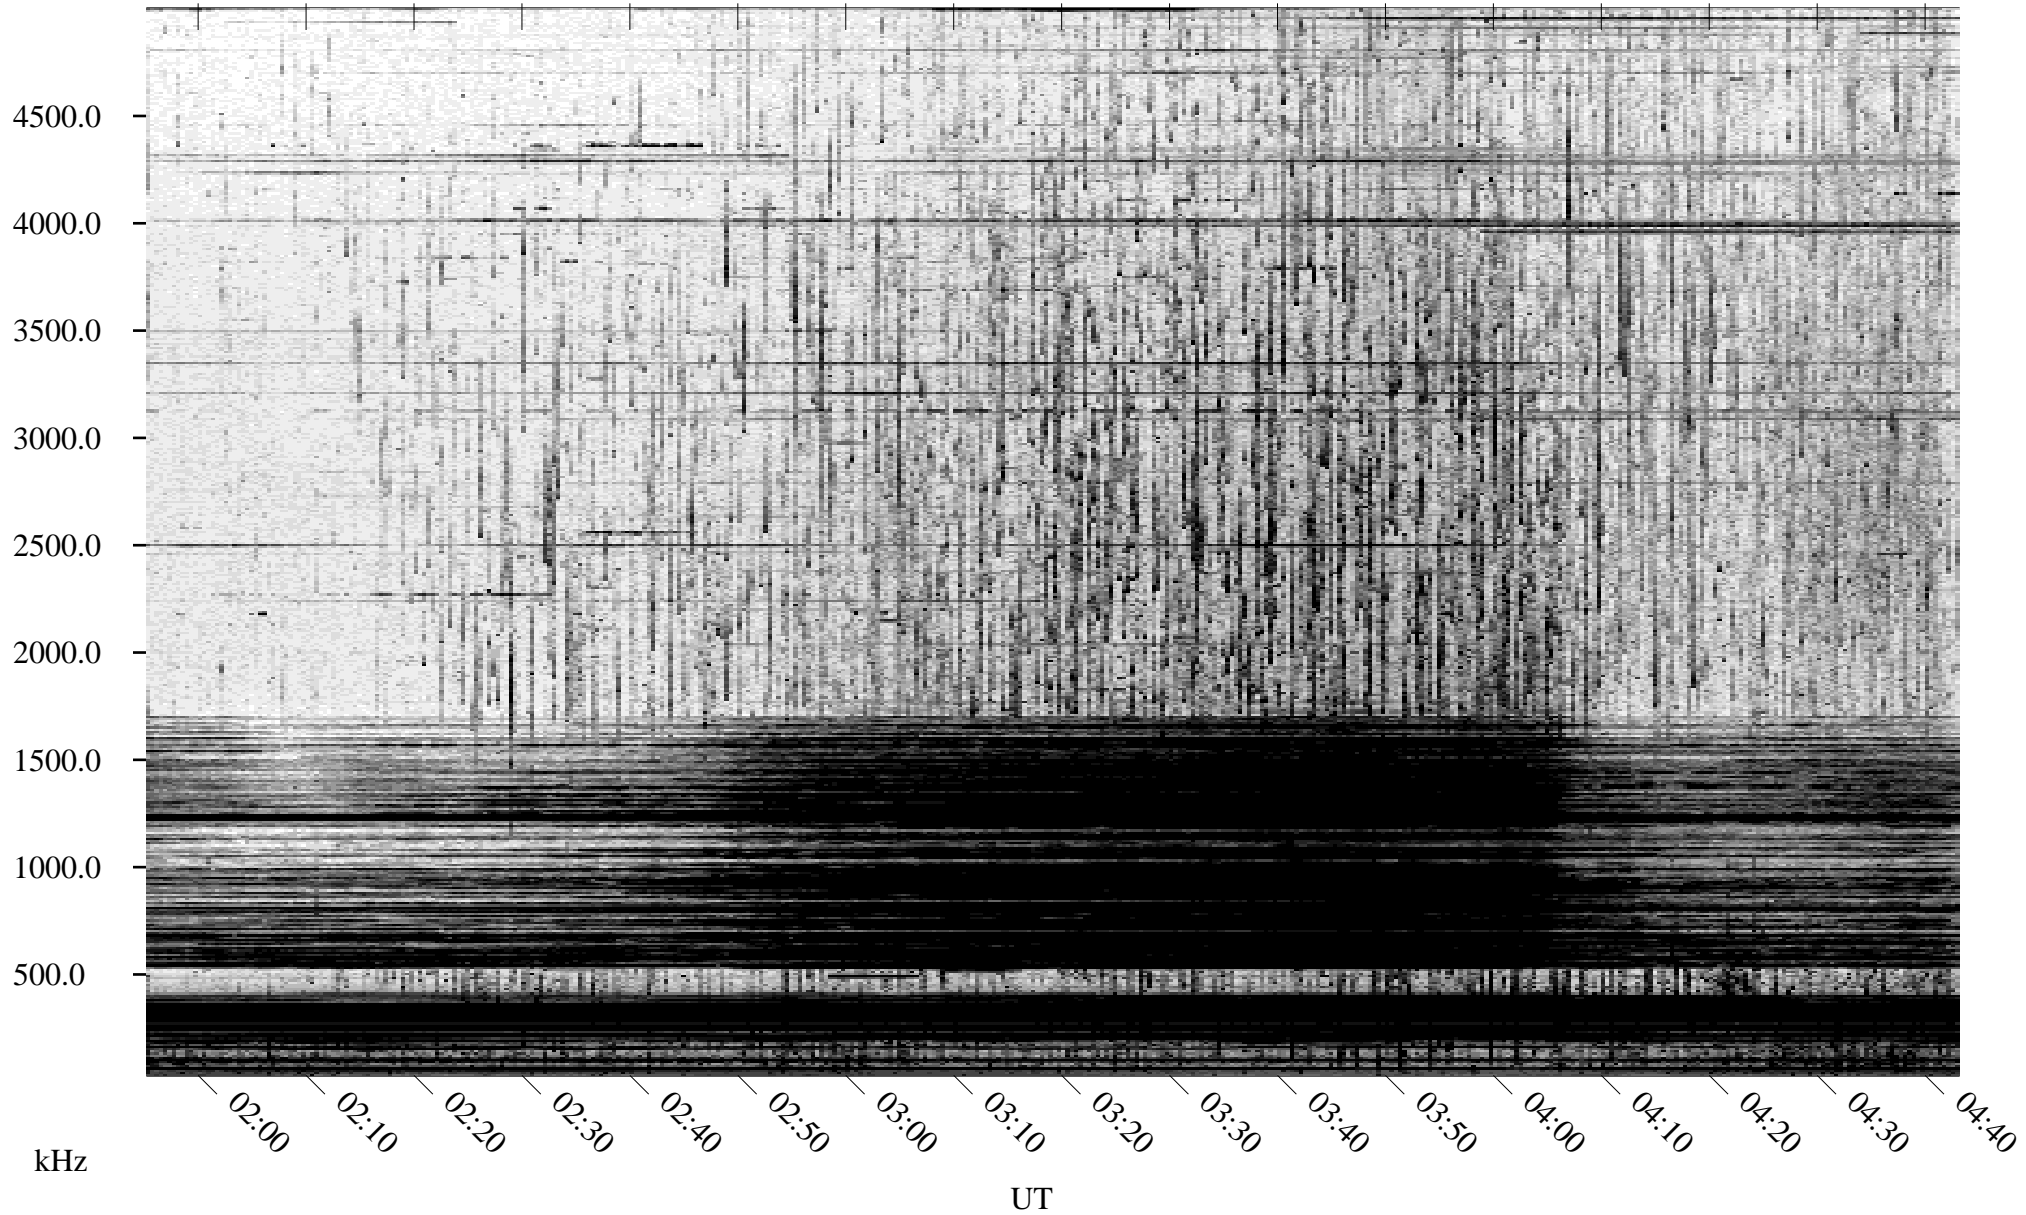

09/16/2003 Churchill, Manitoba

Linear Scale Black = 161 White = 15

ch03259l.r00m max_12

Page 1

09/16/2003 Churchill, Manitoba

Linear Scale Black = 161 White = 15

ch03259l.r00m max_12

Page 2

09/17/2003 Churchill, Manitoba

Linear Scale Black = 161 White = 15

ch03259l.r00m max_12

Page 3

09/17/2003 Churchill, Manitoba

Linear Scale Black = 161 White = 15

ch03259l.r00m max_12

Page 4

09/17/2003 Churchill, Manitoba

Linear Scale Black = 161 White = 15

ch03259l.r00m max_12

Page 5

09/17/2003 Churchill, Manitoba

Linear Scale Black = 161 White = 15

ch03259l.r00m max_12

Page 6

09/17/2003 Churchill, Manitoba

Linear Scale Black = 161 White = 15

ch03259l.r00m max_12

Page 7

09/17/2003 Churchill, Manitoba

Linear Scale

Black = 161

White = 15