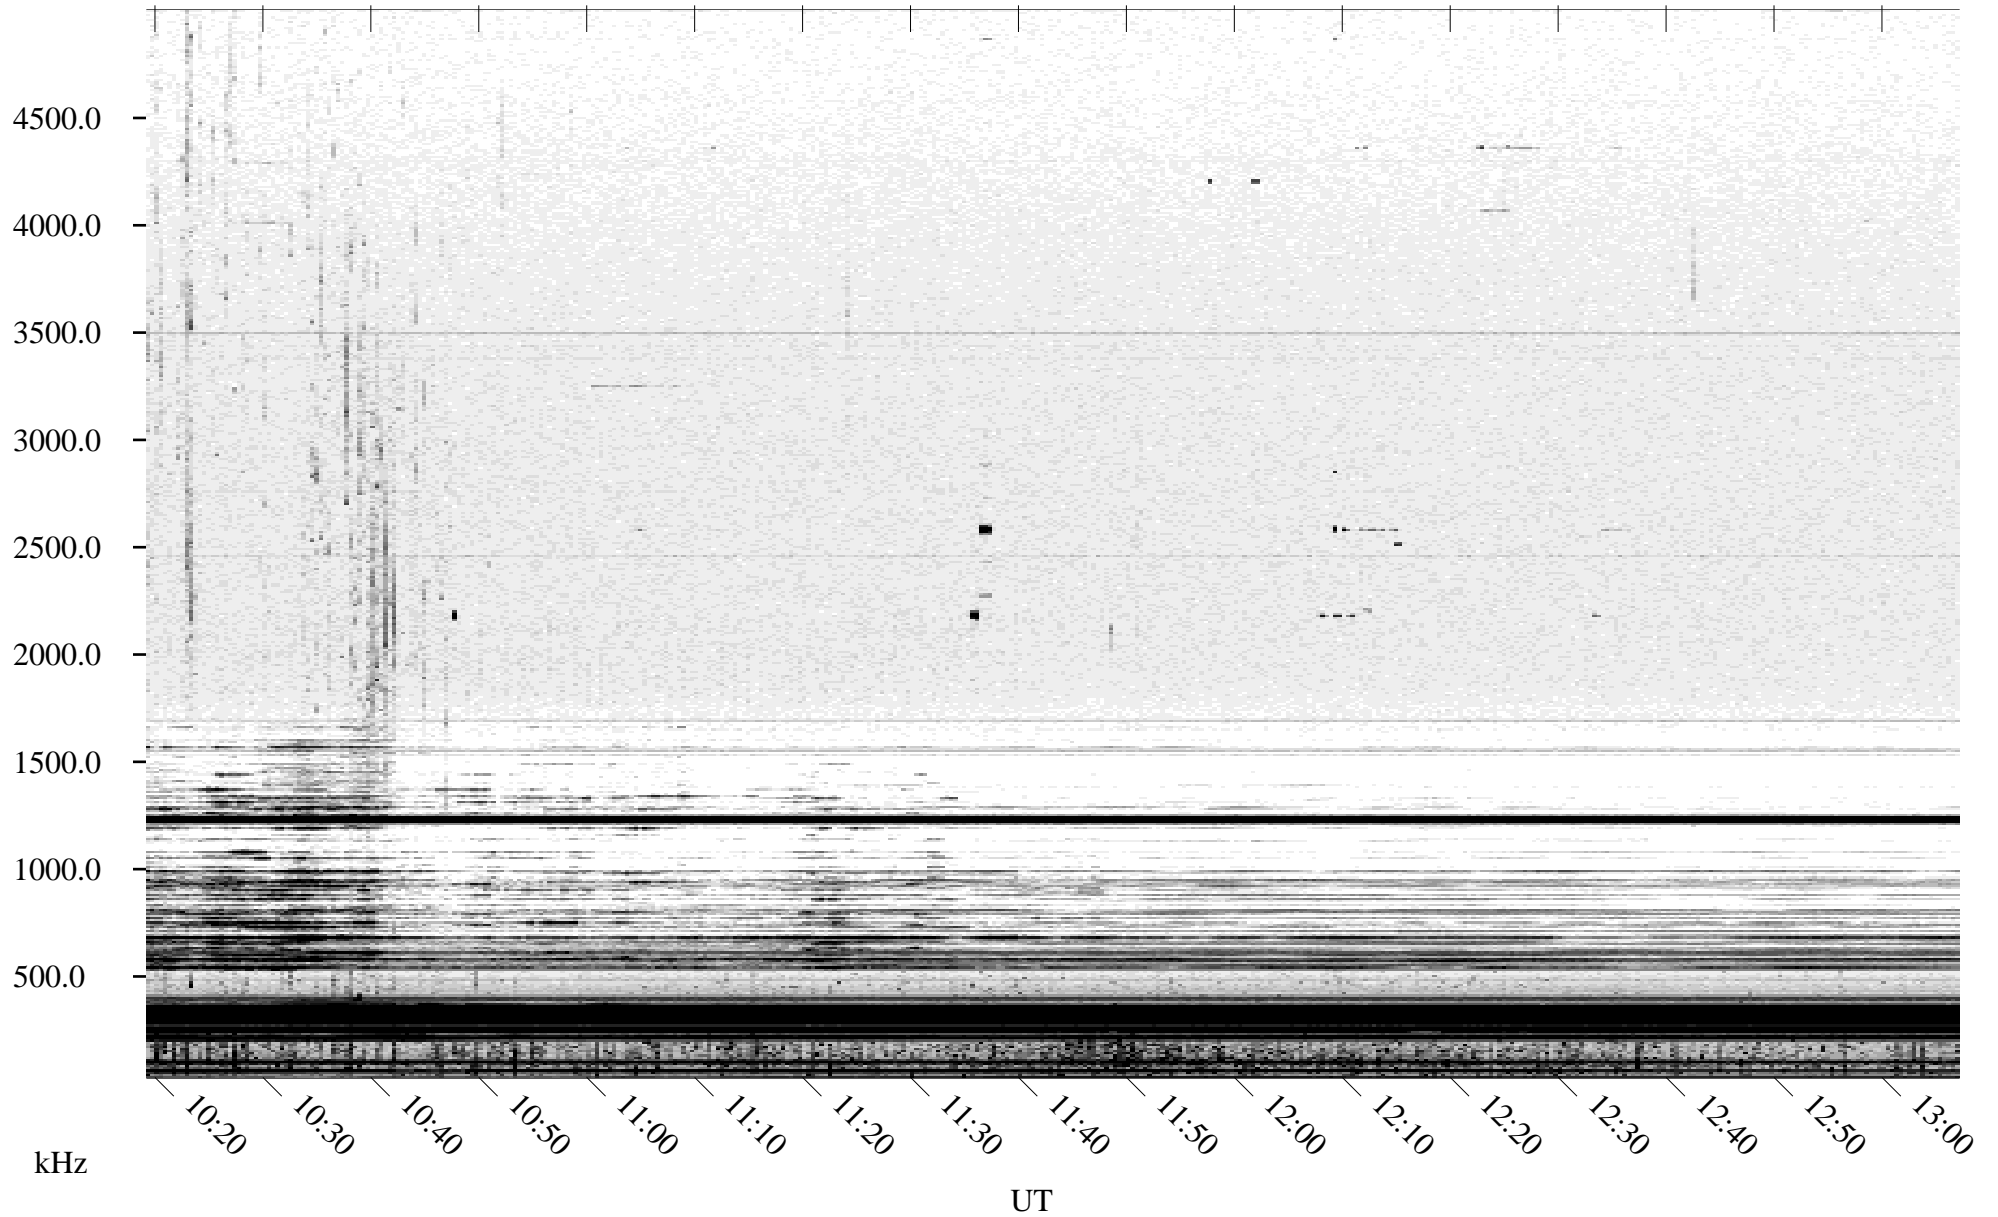

09/17/2003 Churchill, Manitoba

Linear Scale Black = 161 White = 15

ch03259l.r00m max_12

Page 3

09/17/2003 Churchill, Manitoba

Linear Scale Black = 161 White = 15

ch03259l.r00m max_12

Page 4

09/17/2003 Churchill, Manitoba

Linear Scale Black = 161 White = 15

ch03259l.r00m max_12

Page 5

09/17/2003 Churchill, Manitoba

Linear Scale Black = 161 White = 15

ch03259l.r00m max_12

Page 6

09/17/2003 Churchill, Manitoba

Linear Scale Black = 161 White = 15

ch03259l.r00m max_12

Page 7

09/17/2003 Churchill, Manitoba

Linear Scale

Black = 161

White = 15