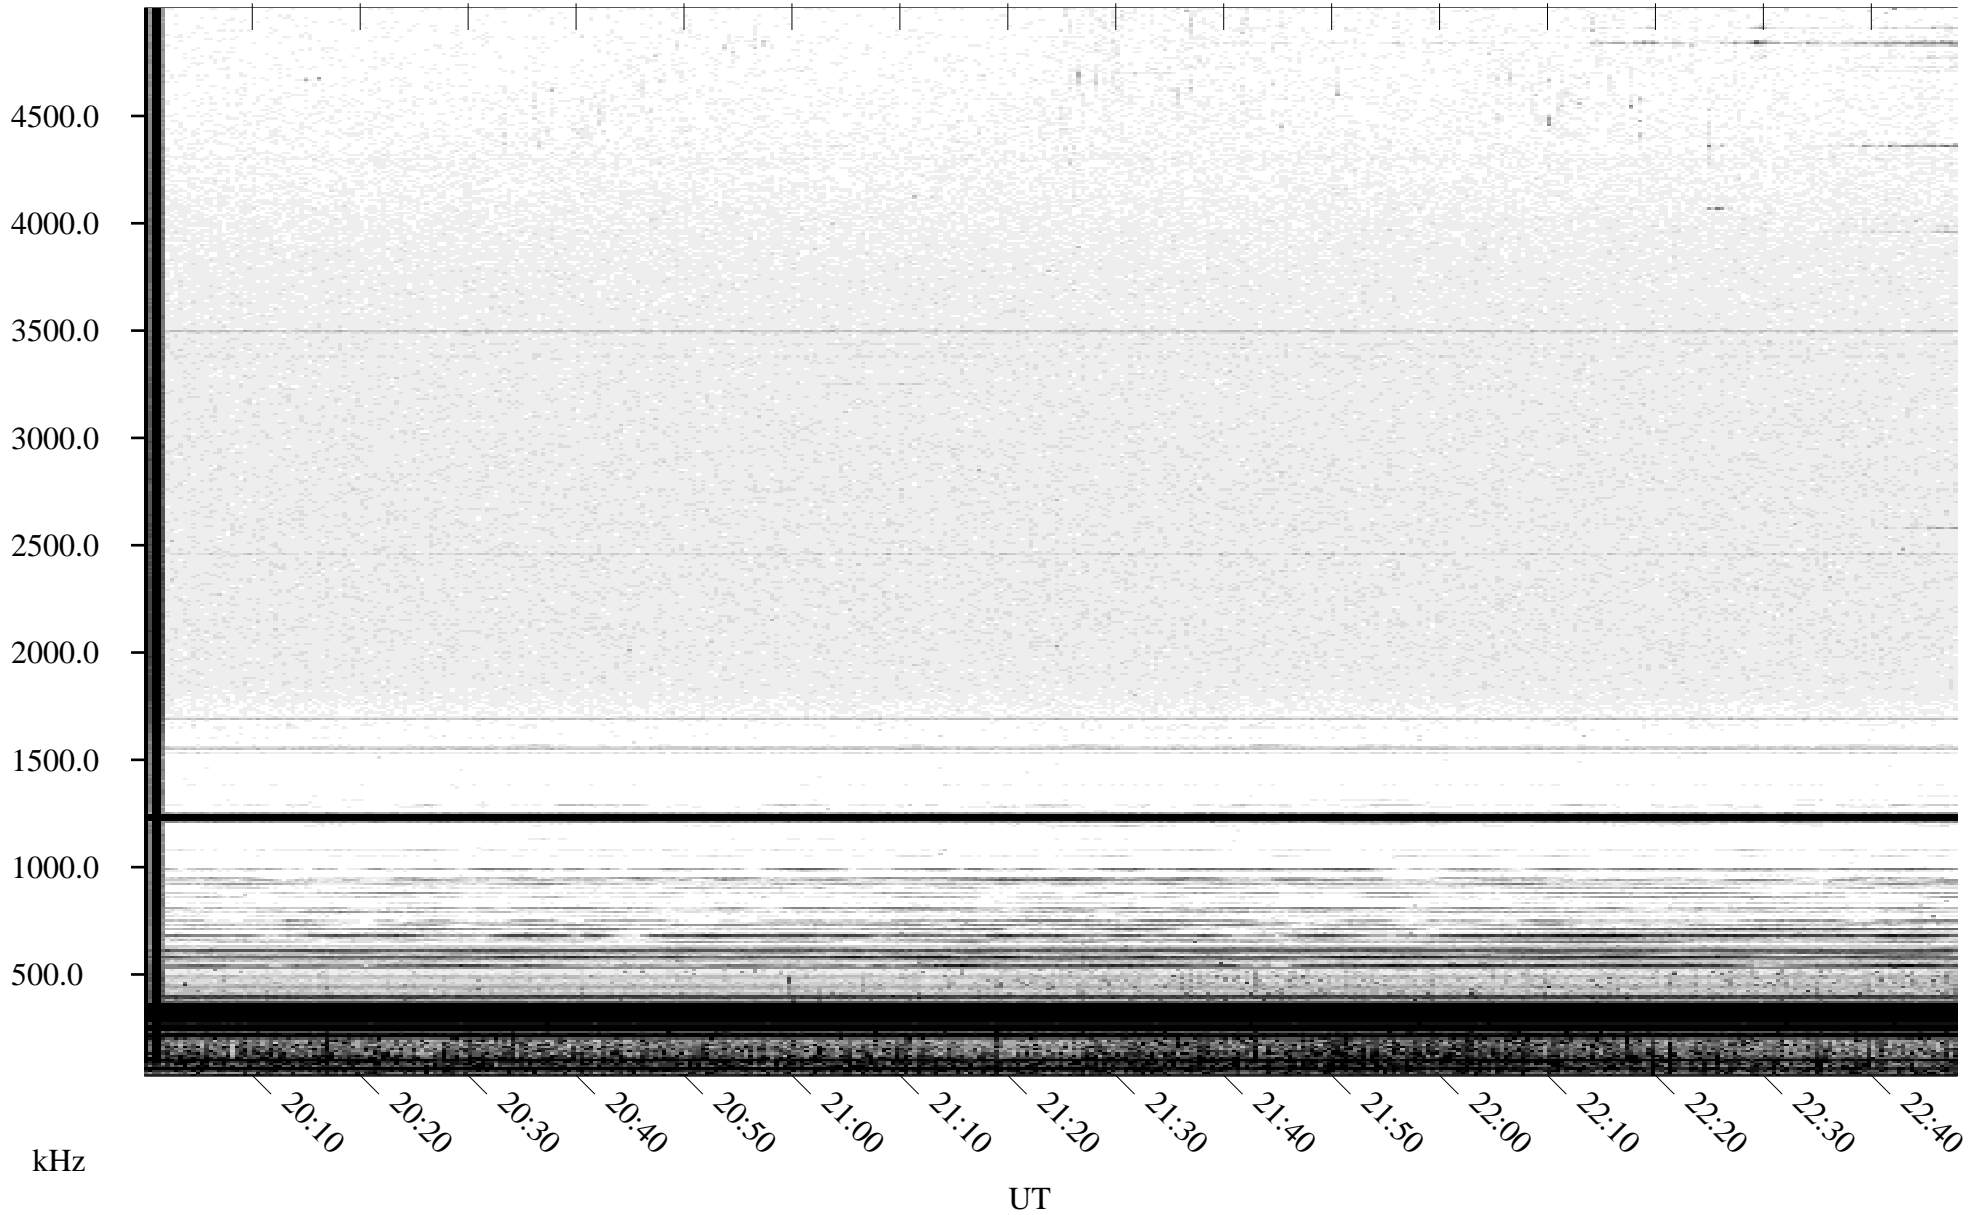

09/17/2003 Churchill, Manitoba

Linear Scale Black = 161 White = 15

ch03260l.r00m max_12

Page 1

09/17/2003 Churchill, Manitoba

Linear Scale Black = 161 White = 15

ch03260l.r00m max_12

Page 2

09/18/2003 Churchill, Manitoba

Linear Scale Black = 161 White = 15

ch03260l.r00m max_12

Page 3

09/18/2003 Churchill, Manitoba

Linear Scale Black = 161 White = 15

ch03260l.r00m max_12

Page 4

09/18/2003 Churchill, Manitoba

Linear Scale Black = 161 White = 15

ch03260l.r00m max_12

Page 5

09/18/2003 Churchill, Manitoba

Linear Scale Black = 161 White = 15

ch03260l.r00m max_12

Page 6

09/18/2003 Churchill, Manitoba

Linear Scale Black = 161 White = 15

ch03260l.r00m max_12

Page 7

09/18/2003 Churchill, Manitoba

Linear Scale Black = 161 White = 15

ch03260l.r00m max_12

Page 8