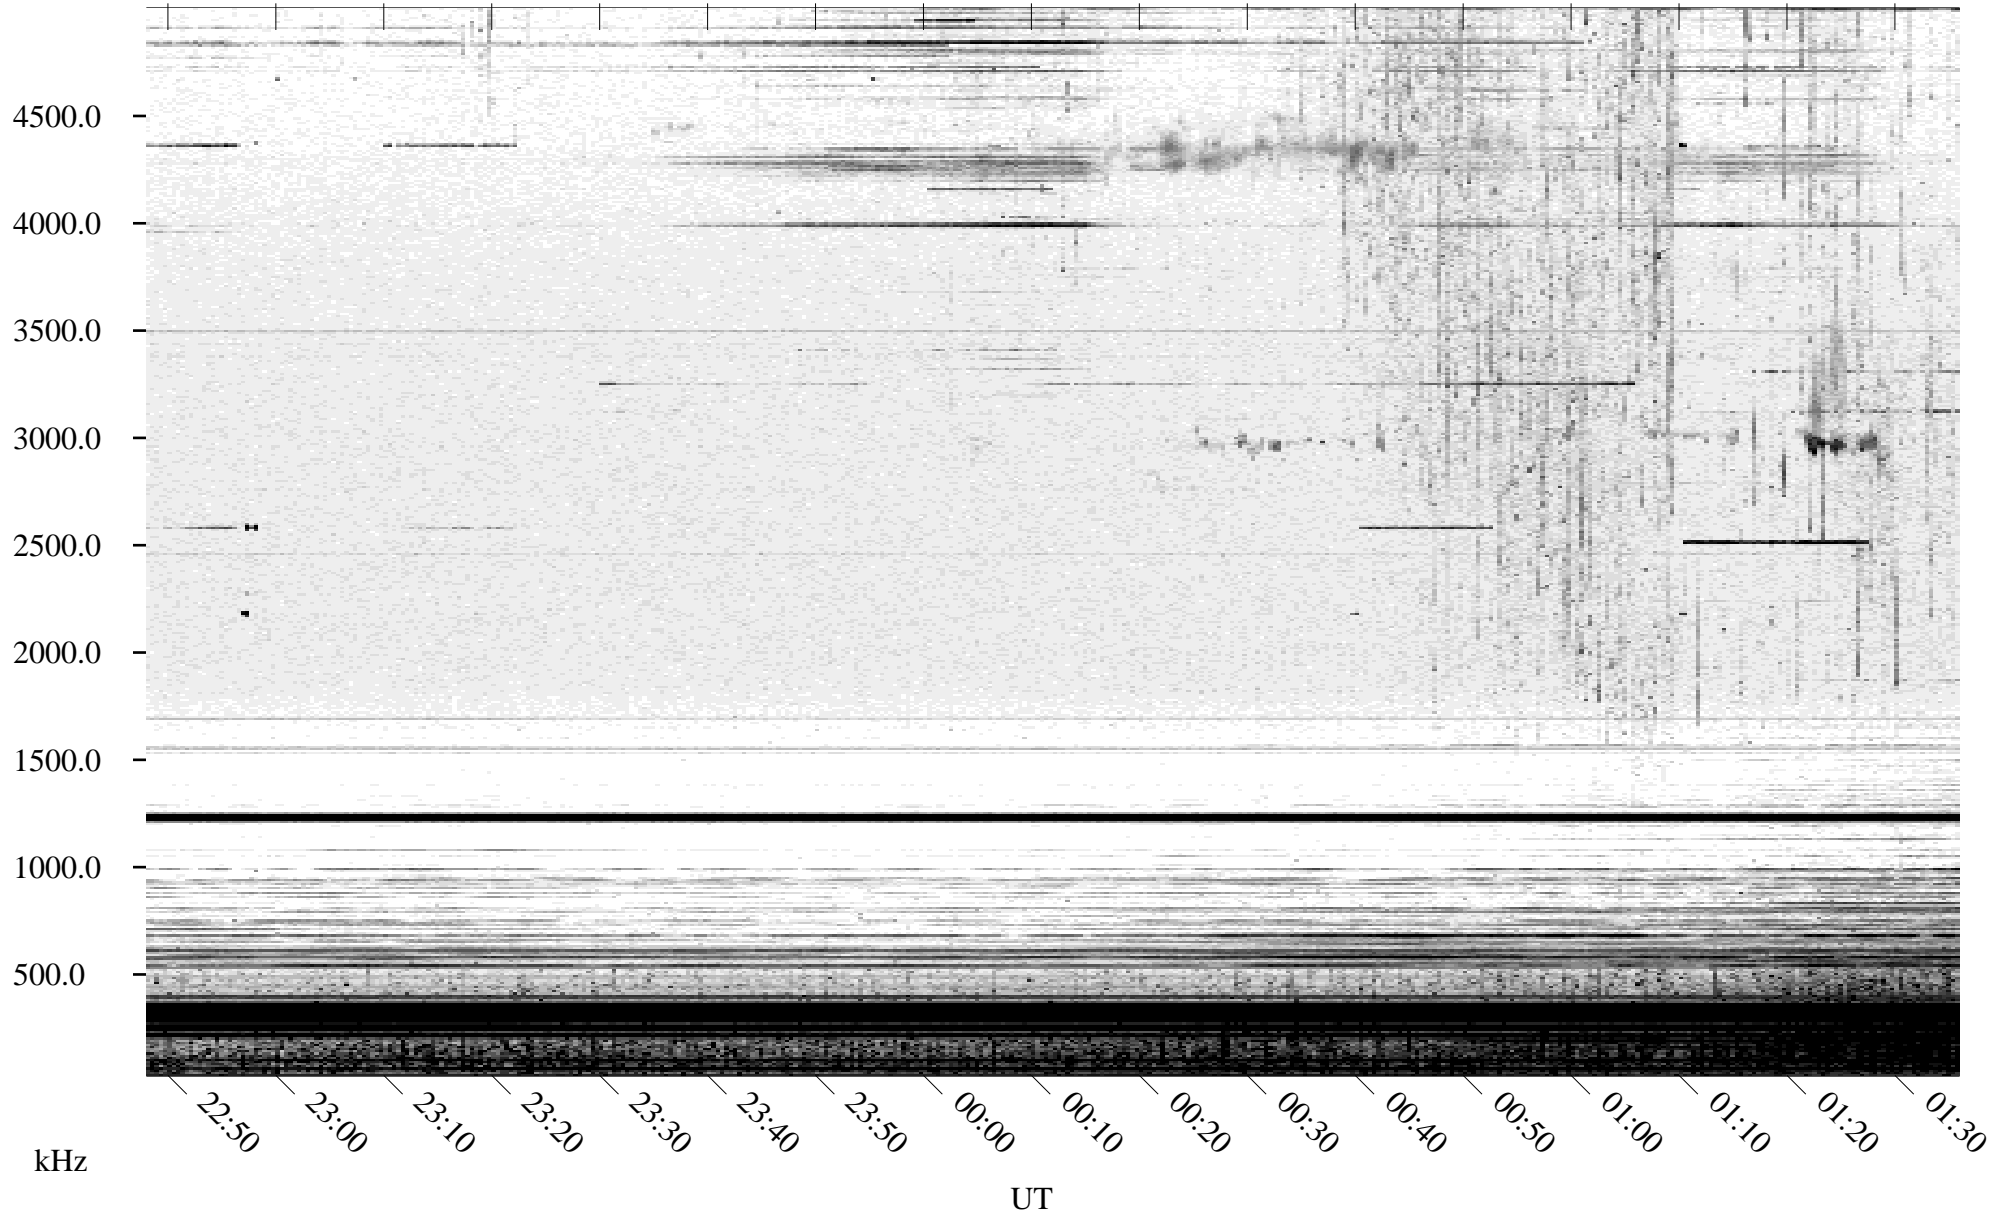

09/17/2003 Churchill, Manitoba

Linear Scale Black = 161 White = 15

ch03260l.r00m max_12

Page 1

09/17/2003 Churchill, Manitoba

Linear Scale Black = 161 White = 15

ch03260l.r00m max_12

Page 2

09/18/2003 Churchill, Manitoba

Linear Scale Black = 161 White = 15

ch03260l.r00m max_12

Page 3

09/18/2003 Churchill, Manitoba

Linear Scale Black = 161 White = 15

ch03260l.r00m max_12

Page 4

09/18/2003 Churchill, Manitoba

Linear Scale Black = 161 White = 15

ch03260l.r00m max_12

Page 5

09/18/2003 Churchill, Manitoba

Linear Scale Black = 161 White = 15

ch03260l.r00m max_12

Page 6

09/18/2003 Churchill, Manitoba

Linear Scale Black = 161 White = 15

ch03260l.r00m max_12

Page 7

09/18/2003 Churchill, Manitoba

Linear Scale Black = 161 White = 15

ch03260l.r00m max_12

Page 8