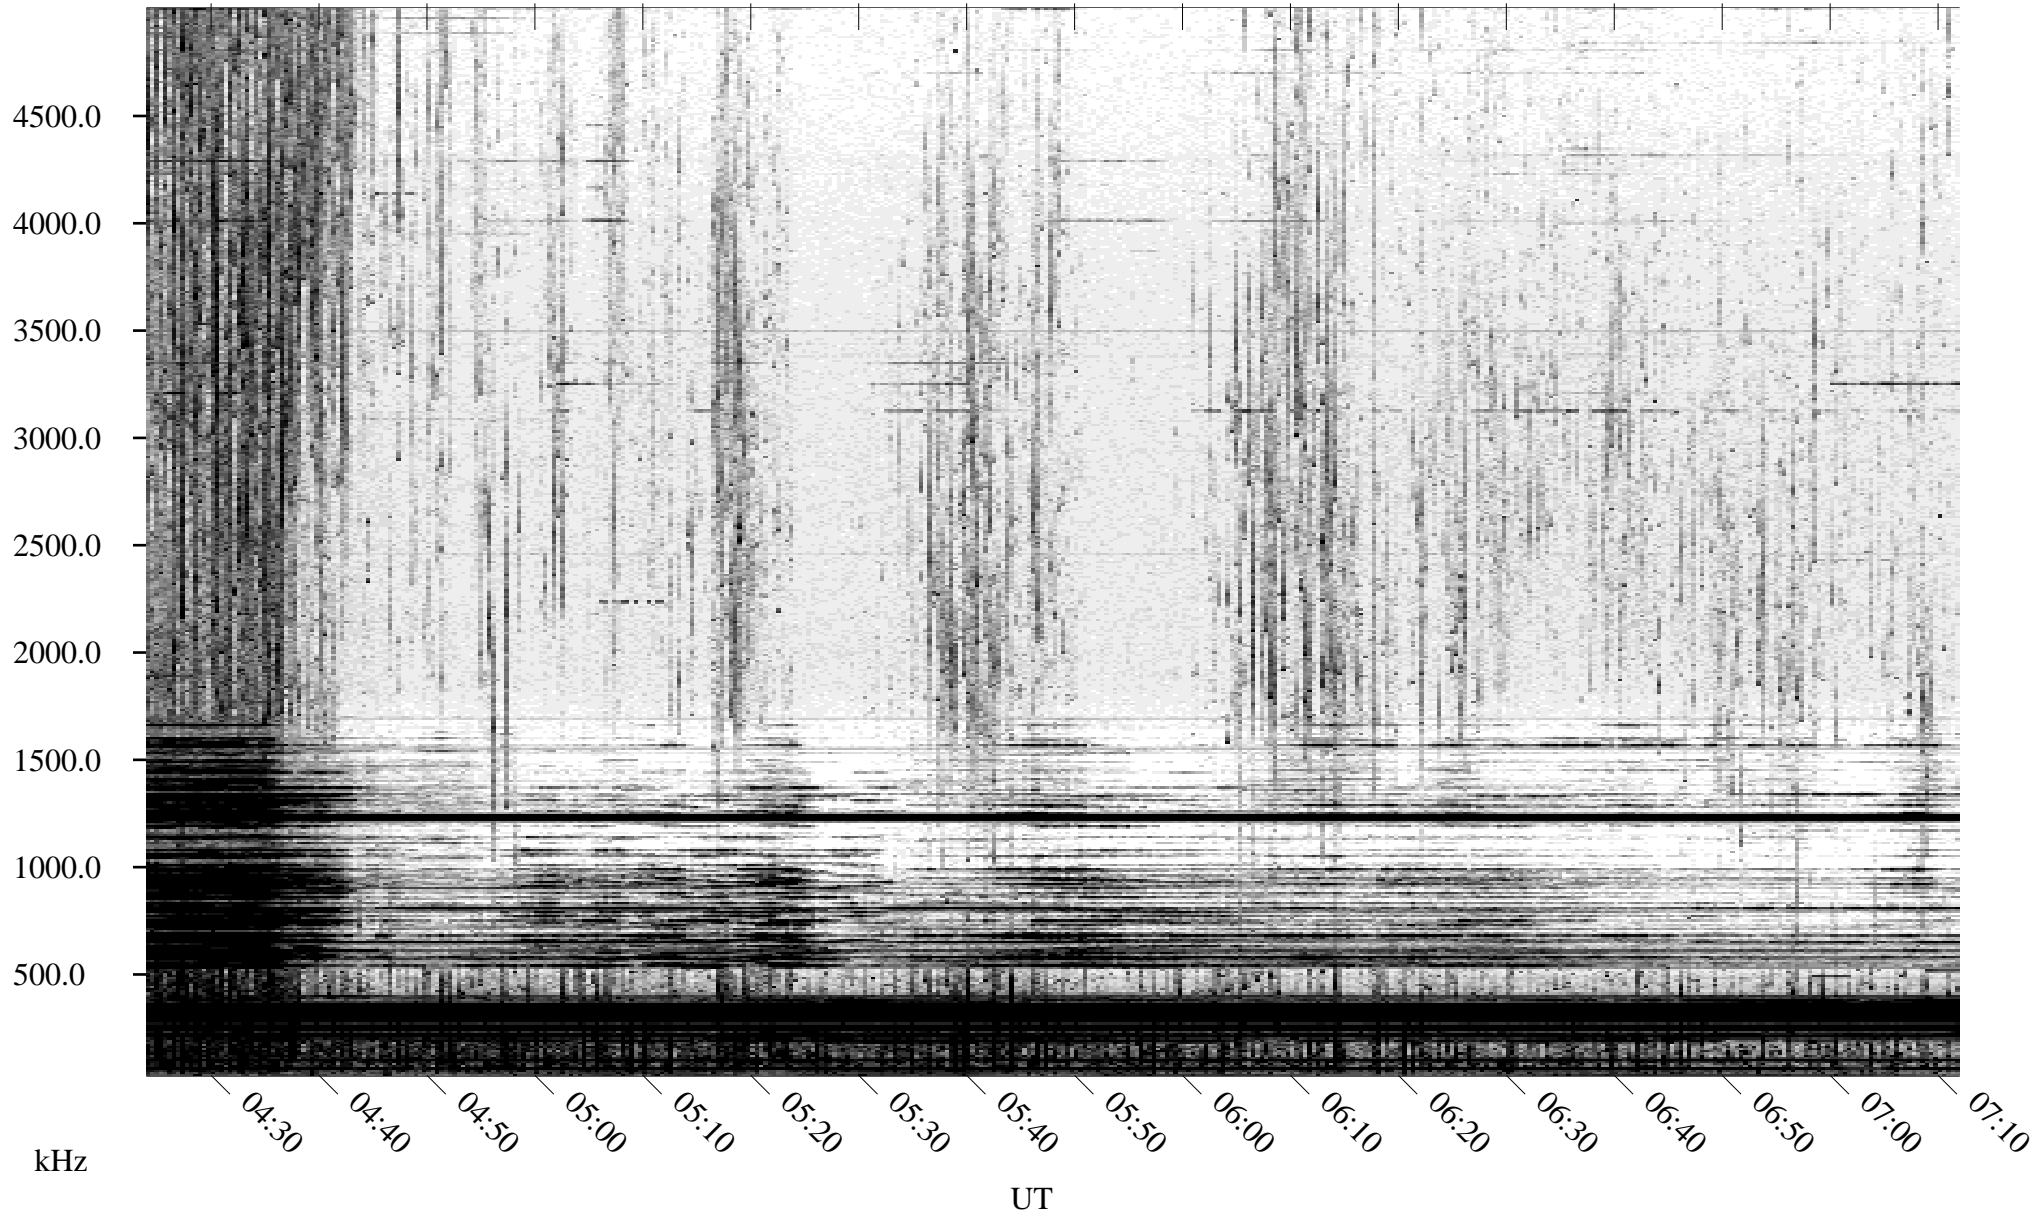

09/17/2003 Churchill, Manitoba

Linear Scale Black = 161 White = 15

ch03260l.r00m max_12

Page 1

09/17/2003 Churchill, Manitoba

Linear Scale Black = 161 White = 15

ch03260l.r00m max_12

Page 2

09/18/2003 Churchill, Manitoba

Linear Scale Black = 161 White = 15

ch03260l.r00m max_12

Page 3

09/18/2003 Churchill, Manitoba

Linear Scale Black = 161 White = 15

ch03260l.r00m max_12

Page 4

09/18/2003 Churchill, Manitoba

Linear Scale Black = 161 White = 15

ch03260l.r00m max_12

Page 5

09/18/2003 Churchill, Manitoba

Linear Scale Black = 161 White = 15

ch03260l.r00m max_12

Page 6

09/18/2003 Churchill, Manitoba

Linear Scale Black = 161 White = 15

ch03260l.r00m max_12

Page 7

09/18/2003 Churchill, Manitoba

Linear Scale Black = 161 White = 15

ch03260l.r00m max_12

Page 8