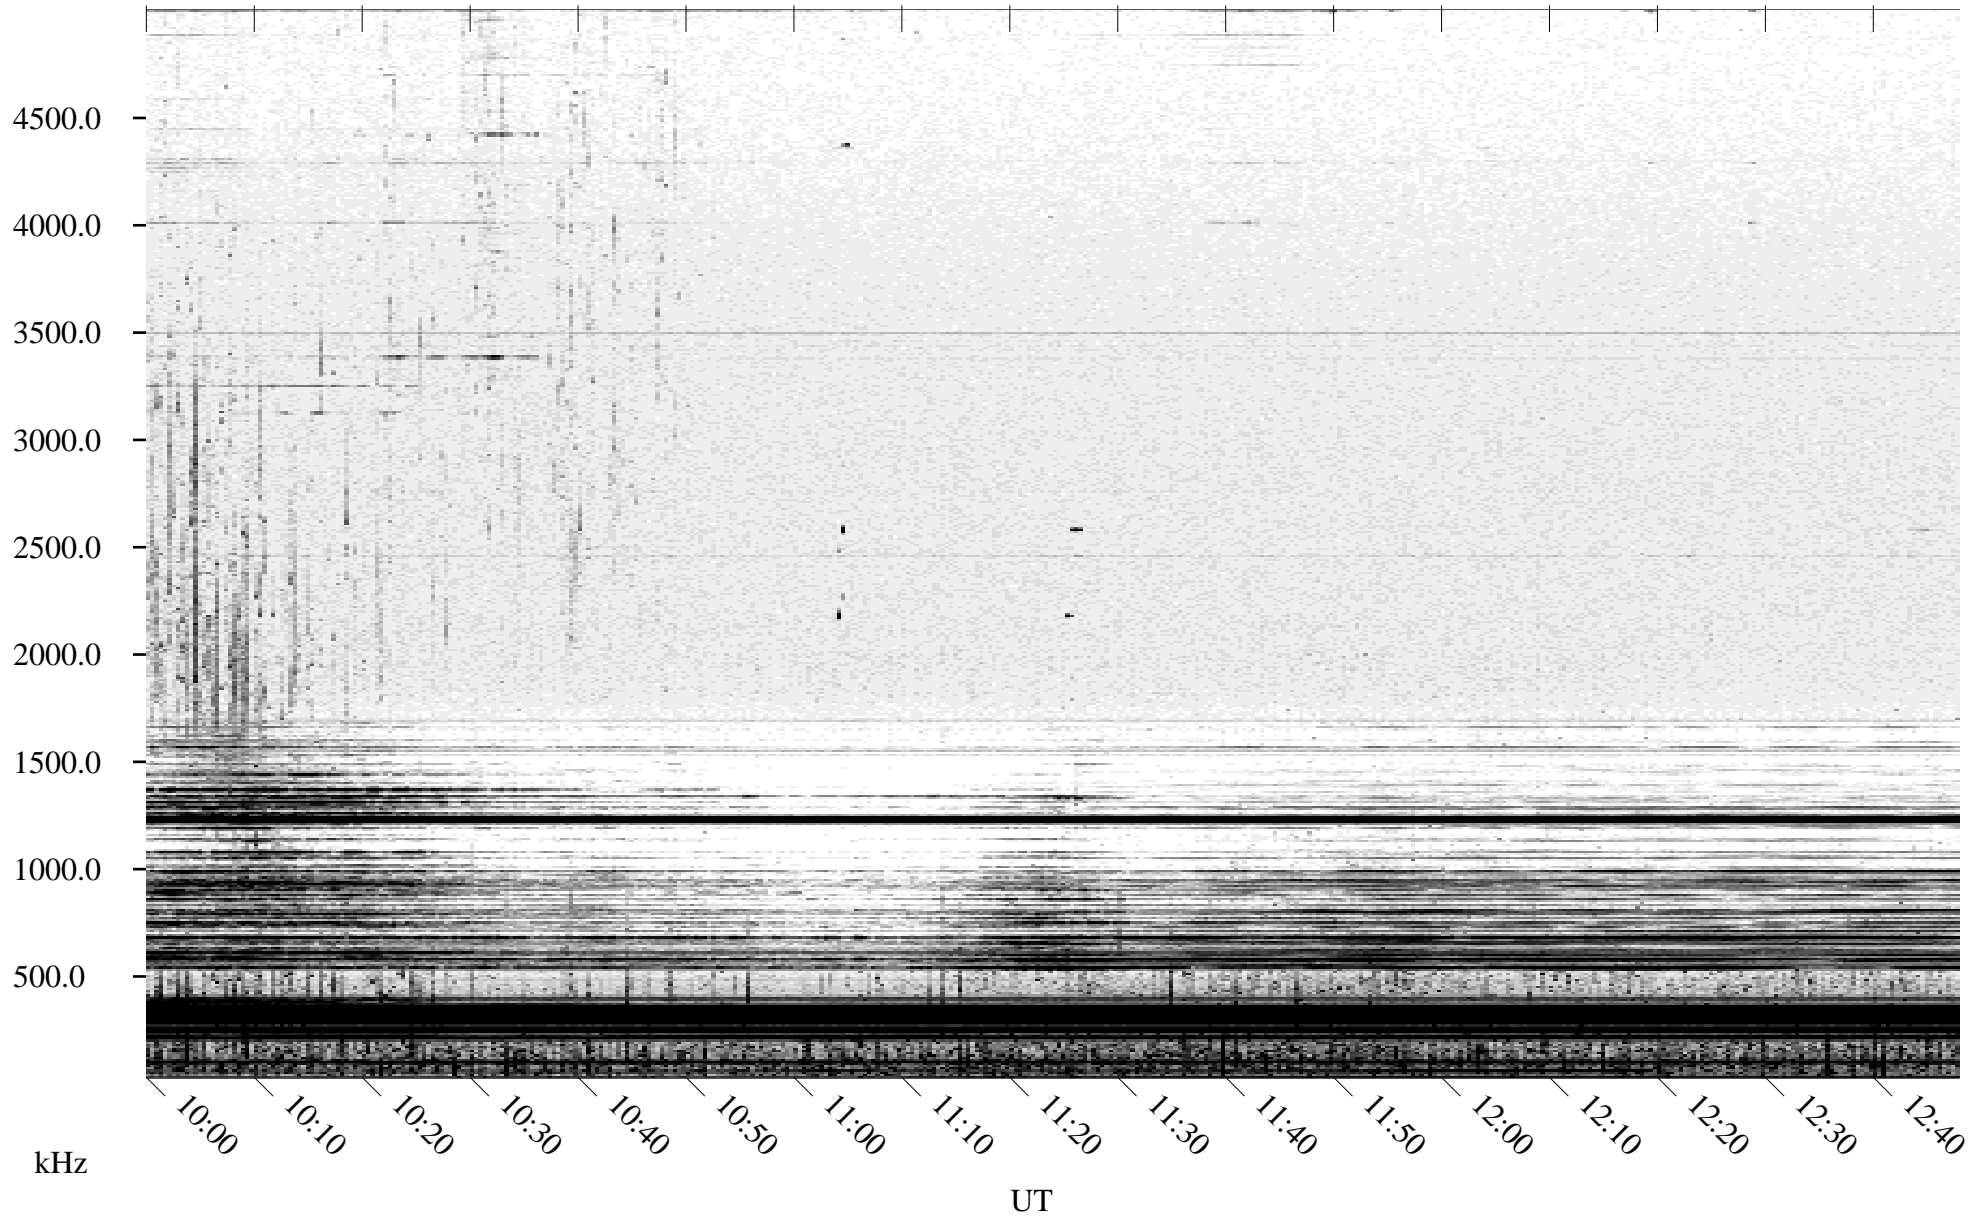

09/17/2003 Churchill, Manitoba

Linear Scale Black = 161 White = 15

ch03260l.r00m max_12

Page 1

09/17/2003 Churchill, Manitoba

Linear Scale Black = 161 White = 15

ch03260l.r00m max_12

Page 2

09/18/2003 Churchill, Manitoba

Linear Scale Black = 161 White = 15

ch03260l.r00m max_12

Page 3

09/18/2003 Churchill, Manitoba

Linear Scale Black = 161 White = 15

ch03260l.r00m max_12

Page 4

09/18/2003 Churchill, Manitoba

Linear Scale Black = 161 White = 15

ch03260l.r00m max_12

Page 5

09/18/2003 Churchill, Manitoba

Linear Scale Black = 161 White = 15

ch03260l.r00m max_12

Page 6

09/18/2003 Churchill, Manitoba

Linear Scale Black = 161 White = 15

ch03260l.r00m max_12

Page 7

09/18/2003 Churchill, Manitoba

Linear Scale Black = 161 White = 15

ch03260l.r00m max_12

Page 8