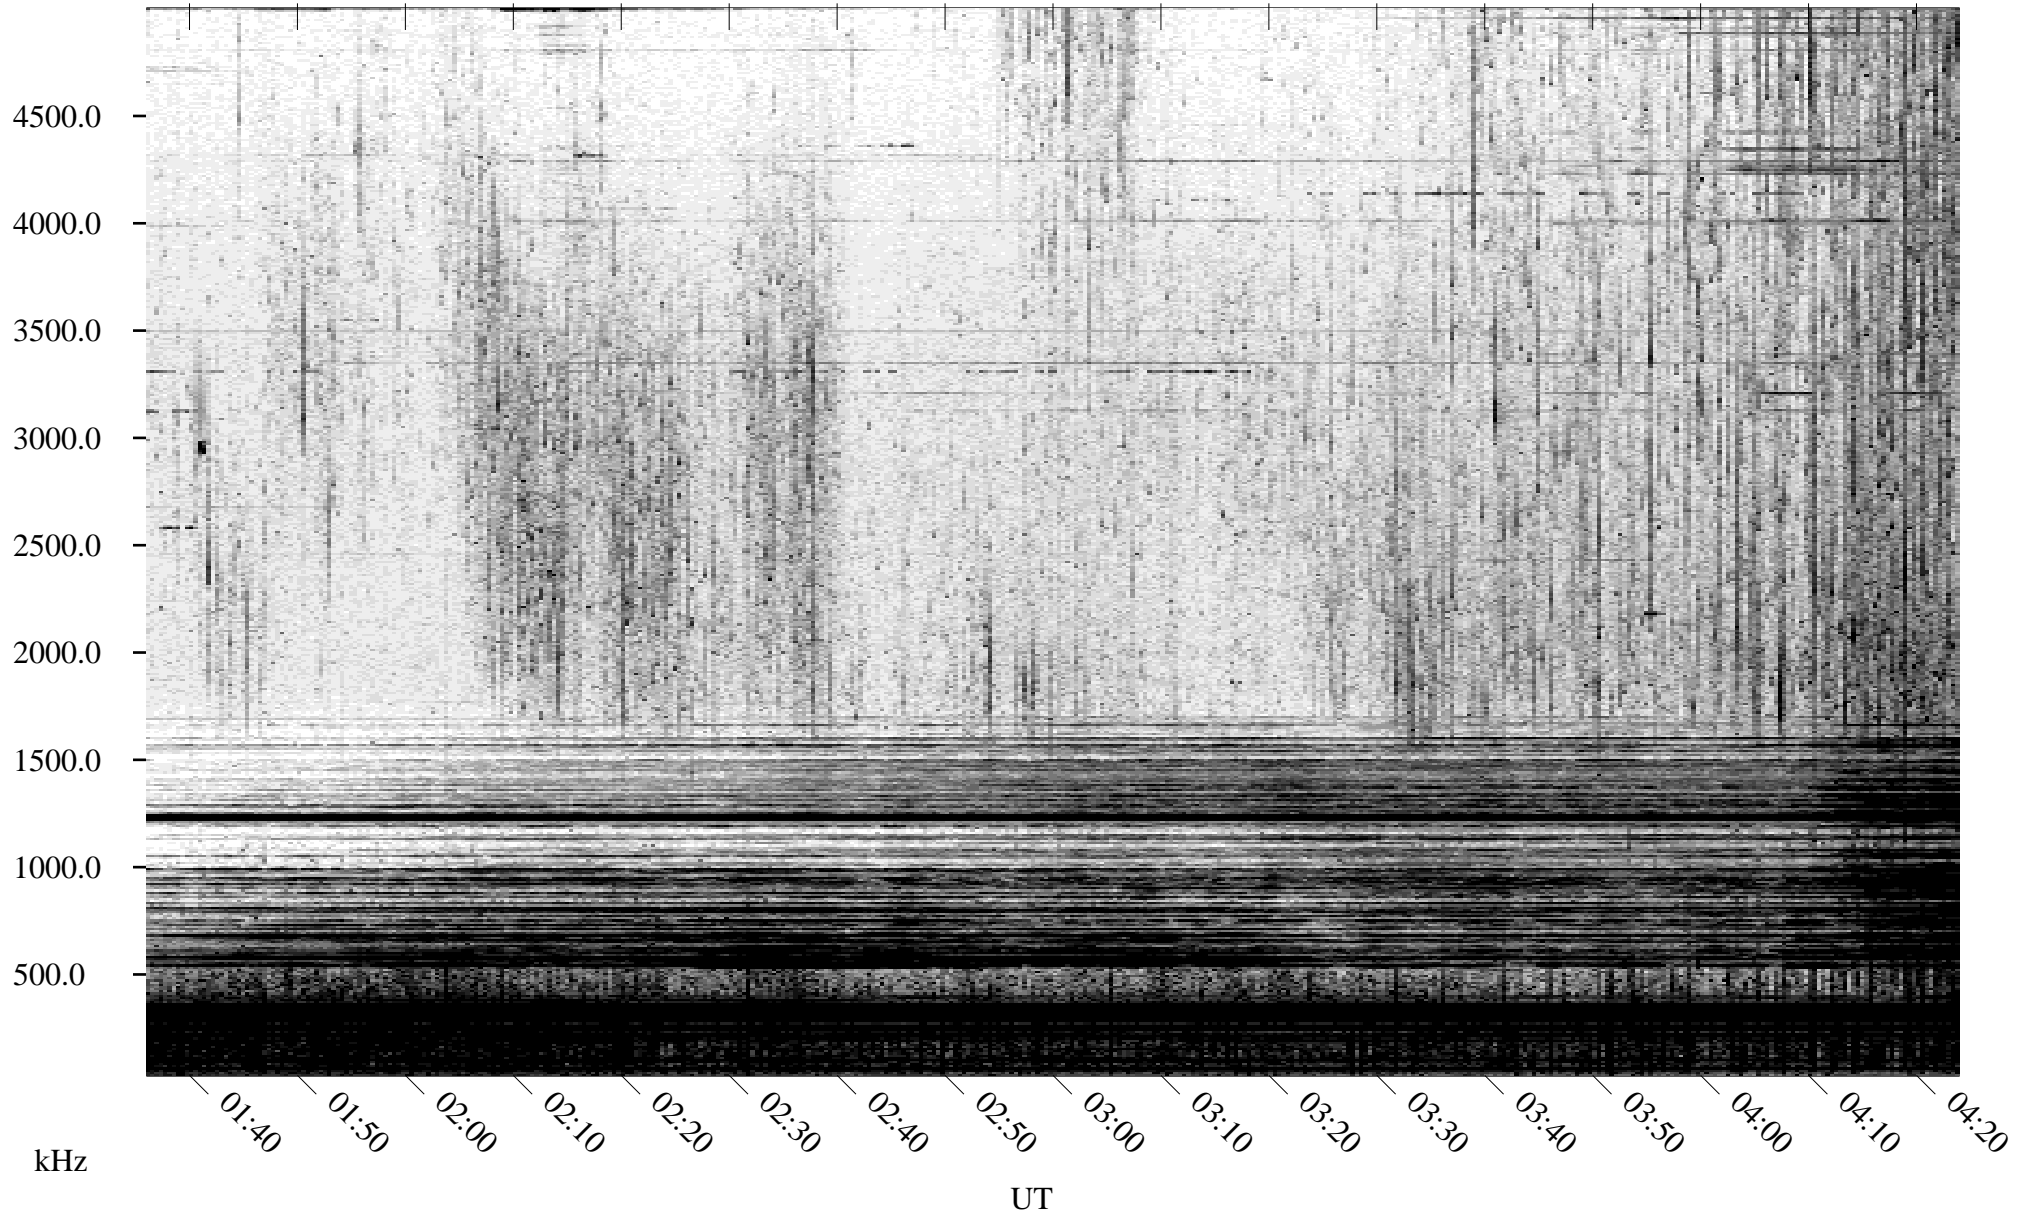

09/17/2003 Churchill, Manitoba

Linear Scale Black = 161 White = 15

ch03260l.r00m max_12

Page 1

09/17/2003 Churchill, Manitoba

Linear Scale Black = 161 White = 15

ch03260l.r00m max_12

Page 2

09/18/2003 Churchill, Manitoba

Linear Scale Black = 161 White = 15

ch03260l.r00m max_12

Page 3

09/18/2003 Churchill, Manitoba

Linear Scale Black = 161 White = 15

ch03260l.r00m max_12

Page 4

09/18/2003 Churchill, Manitoba

Linear Scale Black = 161 White = 15

ch03260l.r00m max_12

Page 5

09/18/2003 Churchill, Manitoba

Linear Scale Black = 161 White = 15

ch03260l.r00m max_12

Page 6

09/18/2003 Churchill, Manitoba

Linear Scale Black = 161 White = 15

ch03260l.r00m max_12

Page 7

09/18/2003 Churchill, Manitoba

Linear Scale Black = 161 White = 15

ch03260l.r00m max_12

Page 8