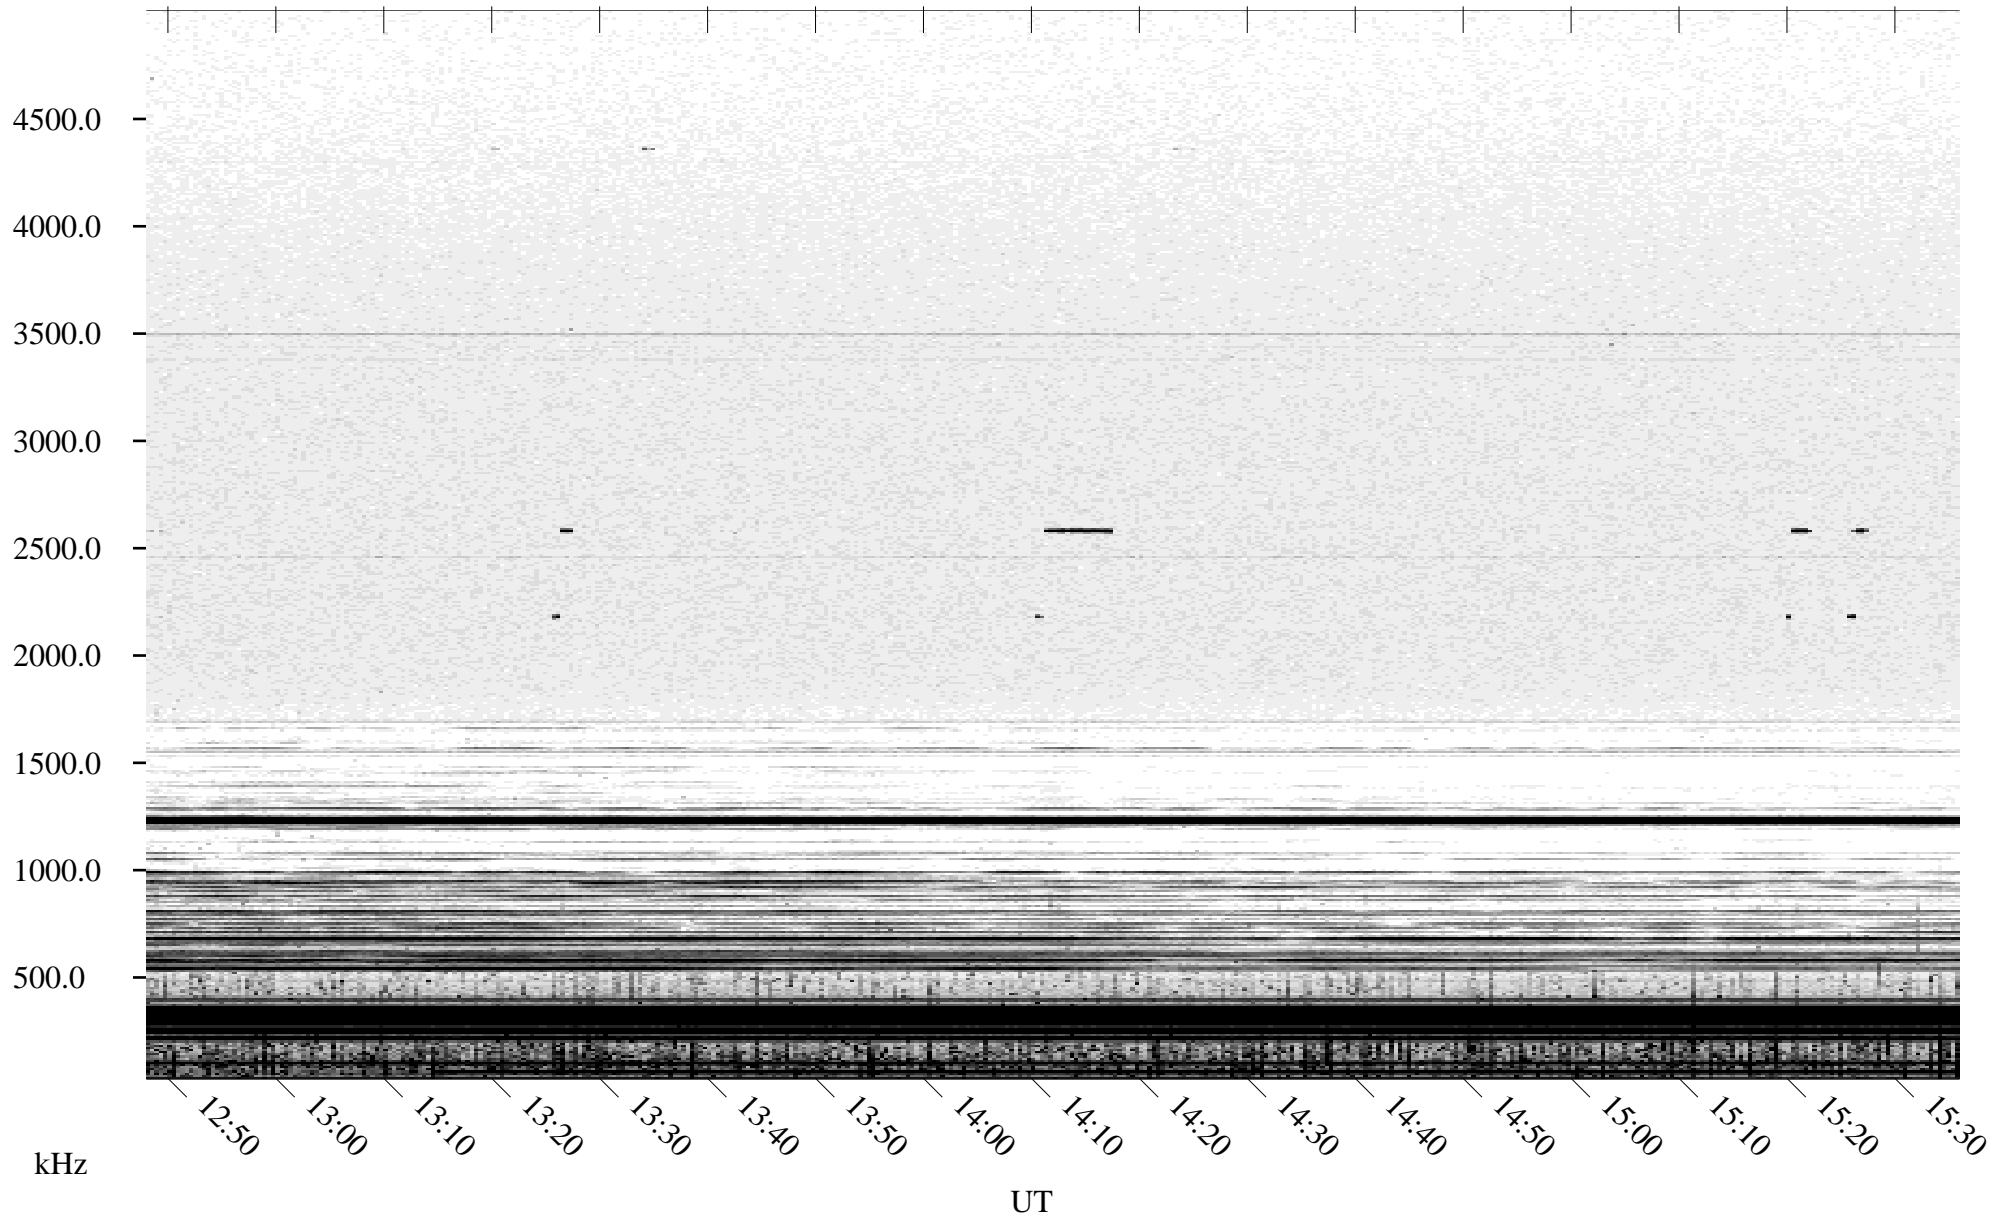

09/17/2003 Churchill, Manitoba

Linear Scale Black = 161 White = 15

ch03260l.r00m max_12

Page 1

09/17/2003 Churchill, Manitoba

Linear Scale Black = 161 White = 15

ch03260l.r00m max_12

Page 2

09/18/2003 Churchill, Manitoba

Linear Scale Black = 161 White = 15

ch03260l.r00m max_12

Page 3

09/18/2003 Churchill, Manitoba

Linear Scale Black = 161 White = 15

ch03260l.r00m max_12

Page 4

09/18/2003 Churchill, Manitoba

Linear Scale Black = 161 White = 15

ch03260l.r00m max_12

Page 5

09/18/2003 Churchill, Manitoba

Linear Scale Black = 161 White = 15

ch03260l.r00m max_12

Page 6

09/18/2003 Churchill, Manitoba

Linear Scale Black = 161 White = 15

ch03260l.r00m max_12

Page 7

09/18/2003 Churchill, Manitoba

Linear Scale Black = 161 White = 15

ch03260l.r00m max_12

Page 8