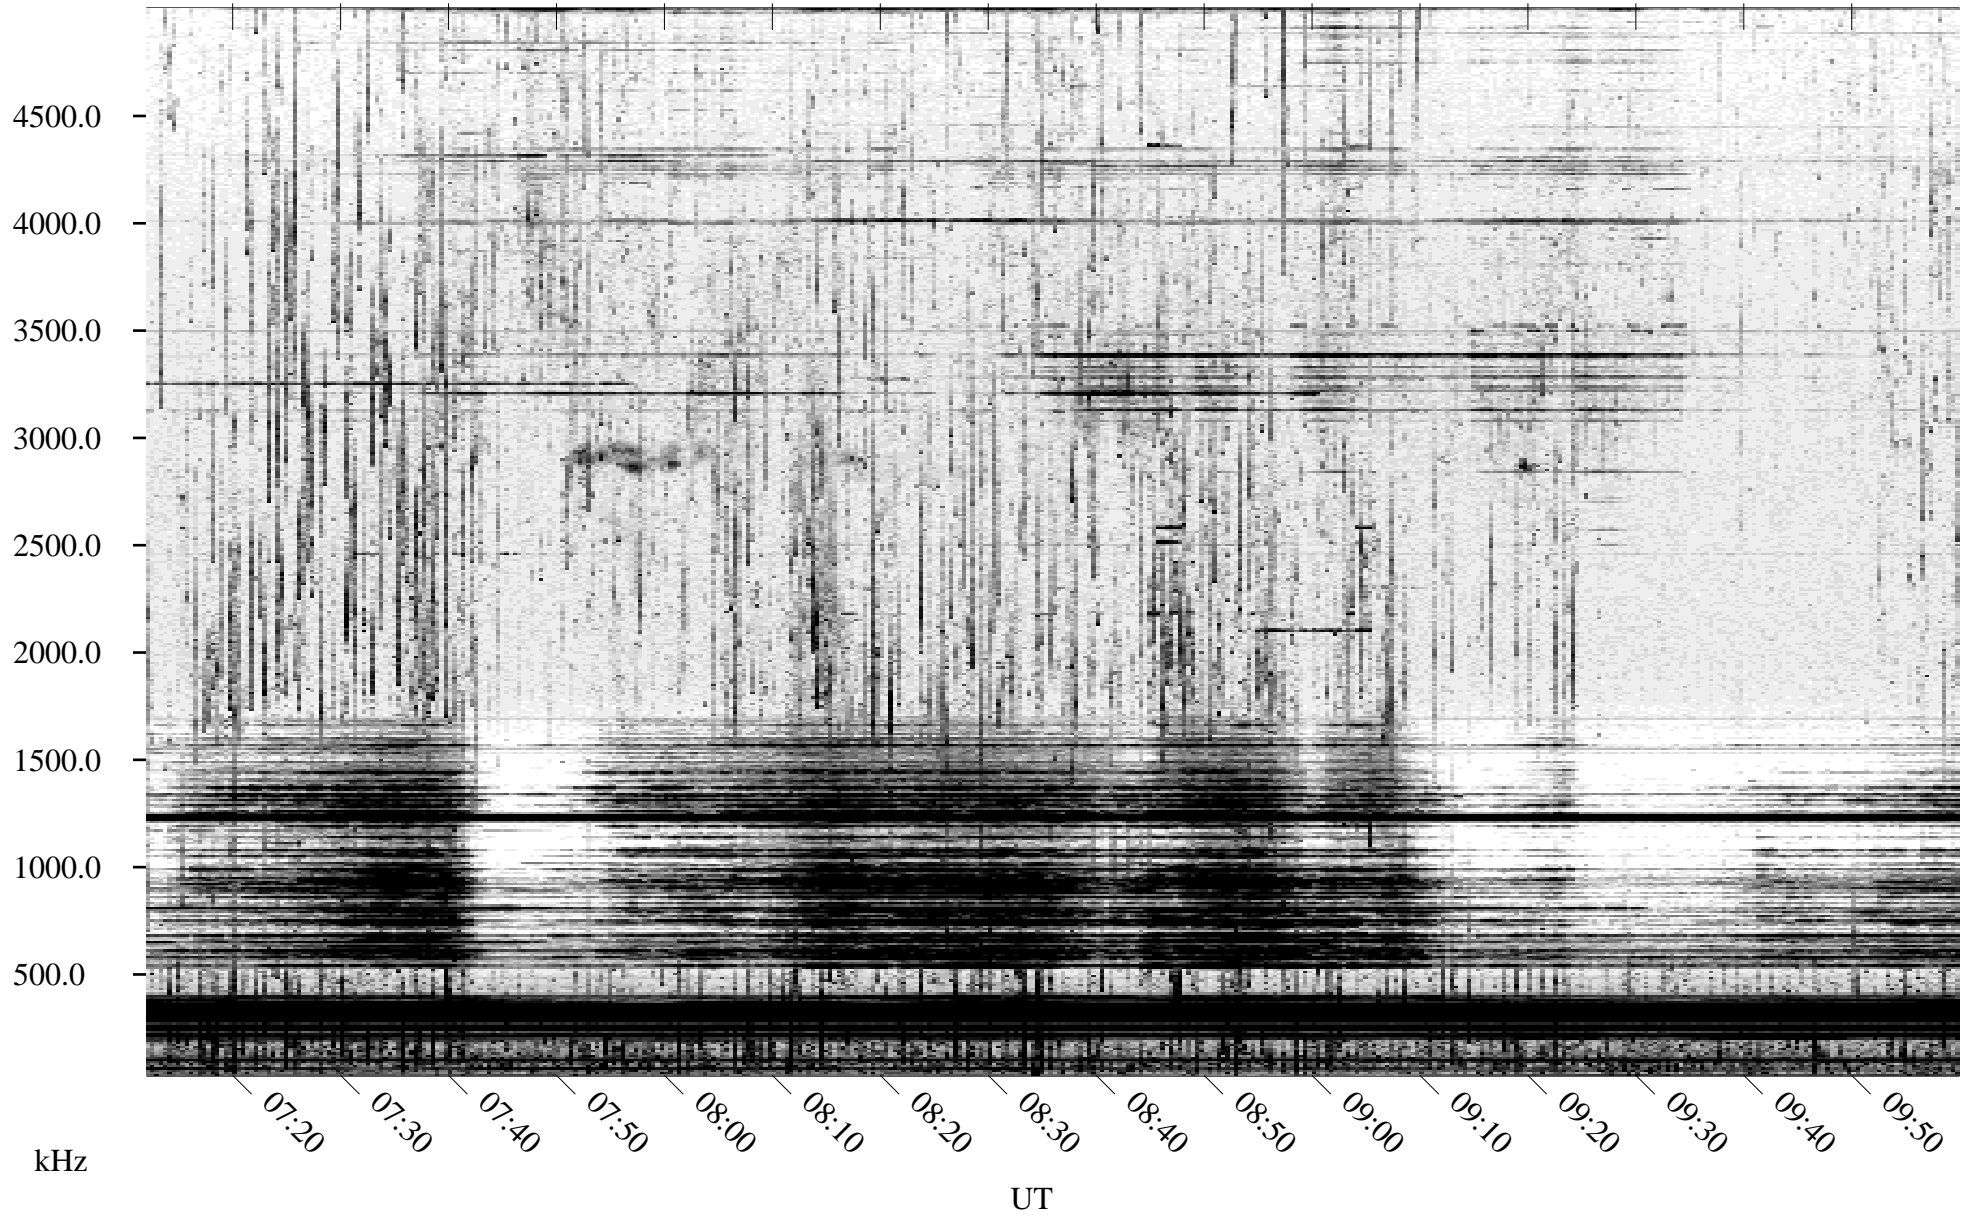

09/17/2003 Churchill, Manitoba

Linear Scale Black = 161 White = 15

ch03260l.r00m max_12

Page 1

09/17/2003 Churchill, Manitoba

Linear Scale Black = 161 White = 15

ch03260l.r00m max_12

Page 2

09/18/2003 Churchill, Manitoba

Linear Scale Black = 161 White = 15

ch03260l.r00m max_12

Page 3

09/18/2003 Churchill, Manitoba

Linear Scale Black = 161 White = 15

ch03260l.r00m max_12

Page 4

09/18/2003 Churchill, Manitoba

Linear Scale Black = 161 White = 15

ch03260l.r00m max_12

Page 5

09/18/2003 Churchill, Manitoba

Linear Scale Black = 161 White = 15

ch03260l.r00m max_12

Page 6

09/18/2003 Churchill, Manitoba

Linear Scale Black = 161 White = 15

ch03260l.r00m max_12

Page 7

09/18/2003 Churchill, Manitoba

Linear Scale Black = 161 White = 15

ch03260l.r00m max_12

Page 8