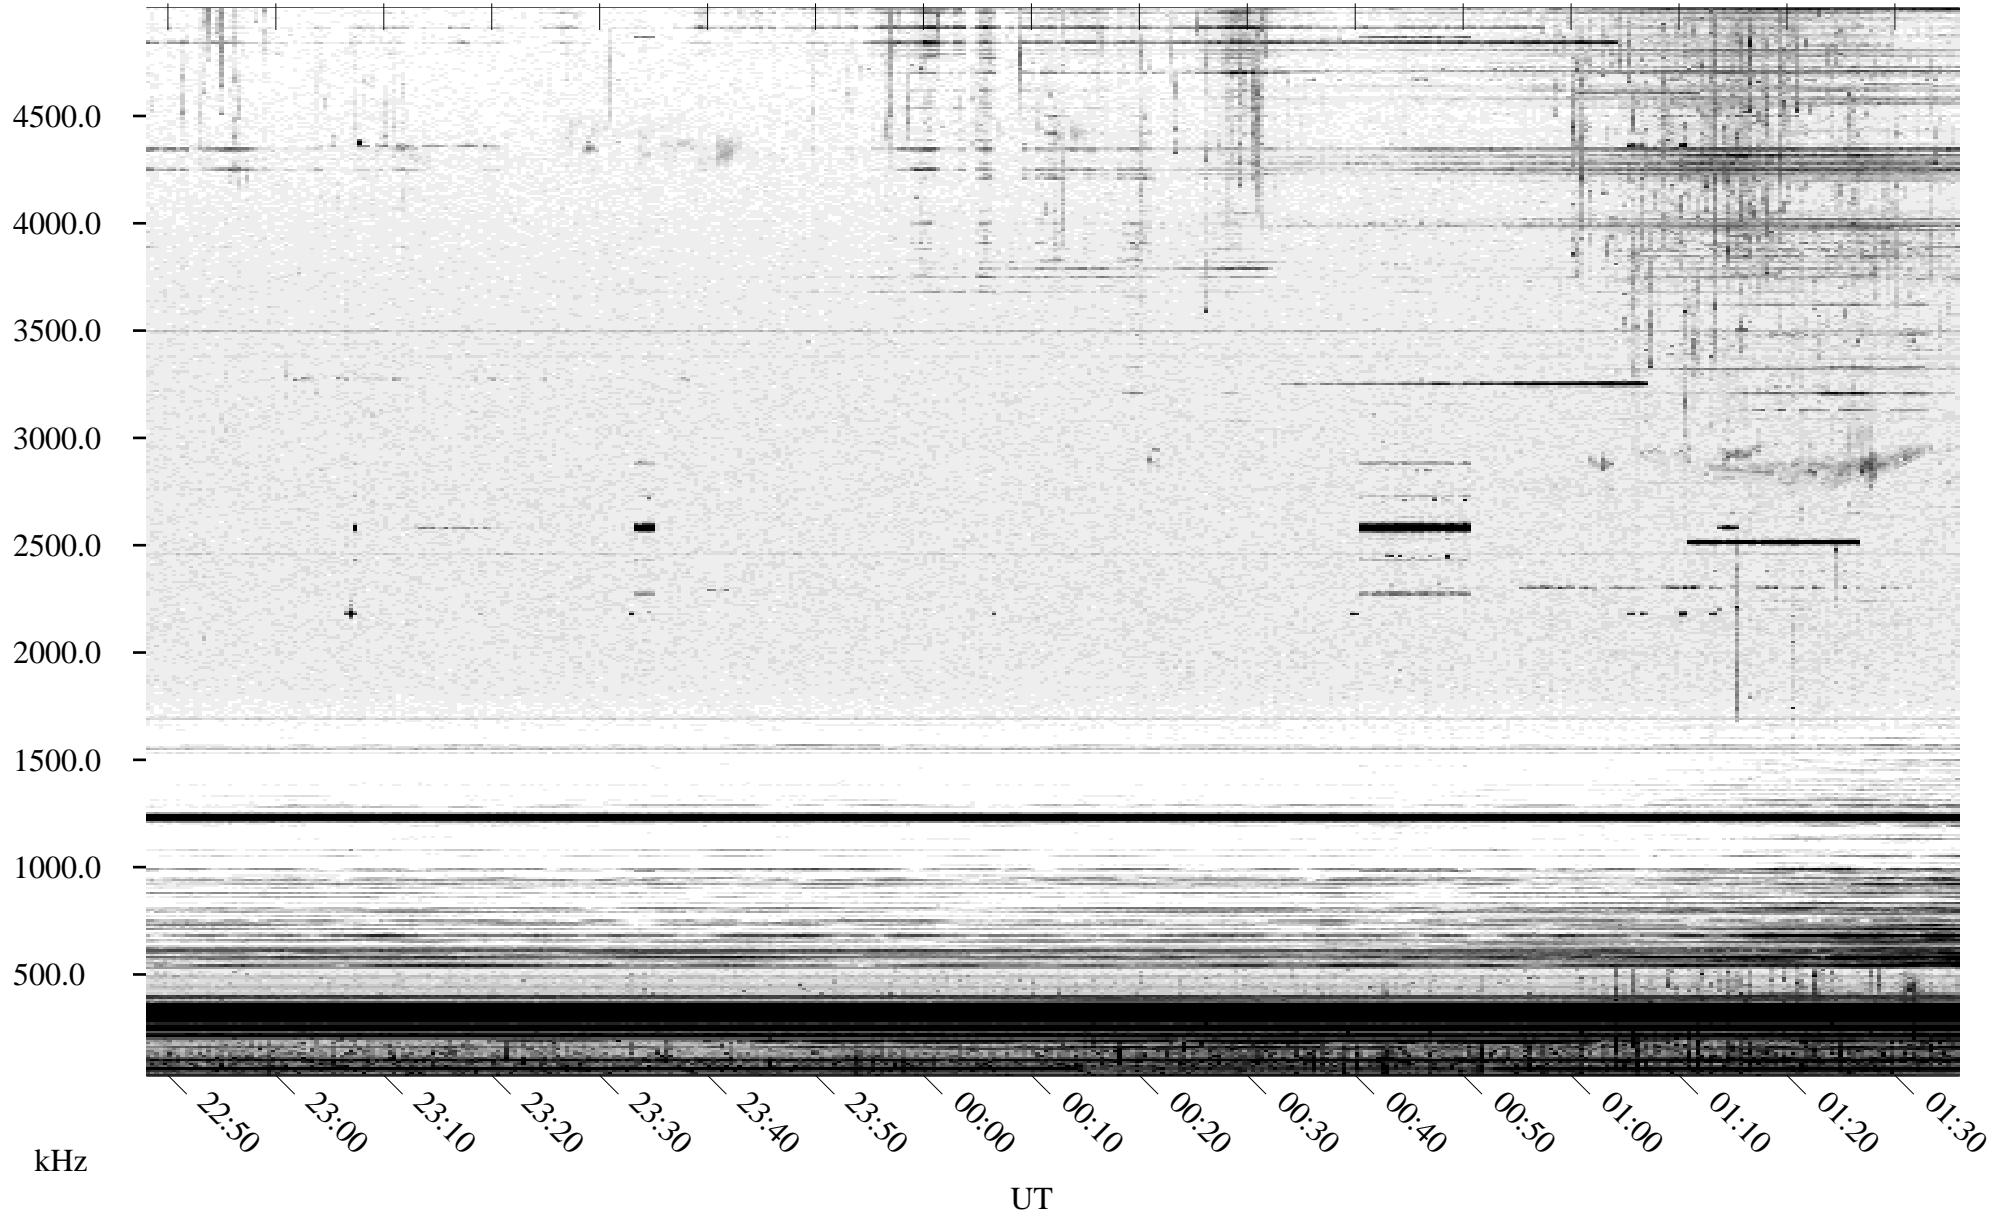

# 09/18/2003 Churchill, Manitoba

Linear Scale    Black = 161    White = 15

ch032611.r00m max\_12

Page 1

# 09/18/2003 Churchill, Manitoba

Linear Scale    Black = 161    White = 15

ch032611.r00m max\_12

Page 2

# 09/19/2003 Churchill, Manitoba

Linear Scale    Black = 161    White = 15

ch032611.r00m max\_12

Page 3

# 09/19/2003 Churchill, Manitoba

Linear Scale    Black = 161    White = 15

ch032611.r00m max\_12

Page 4