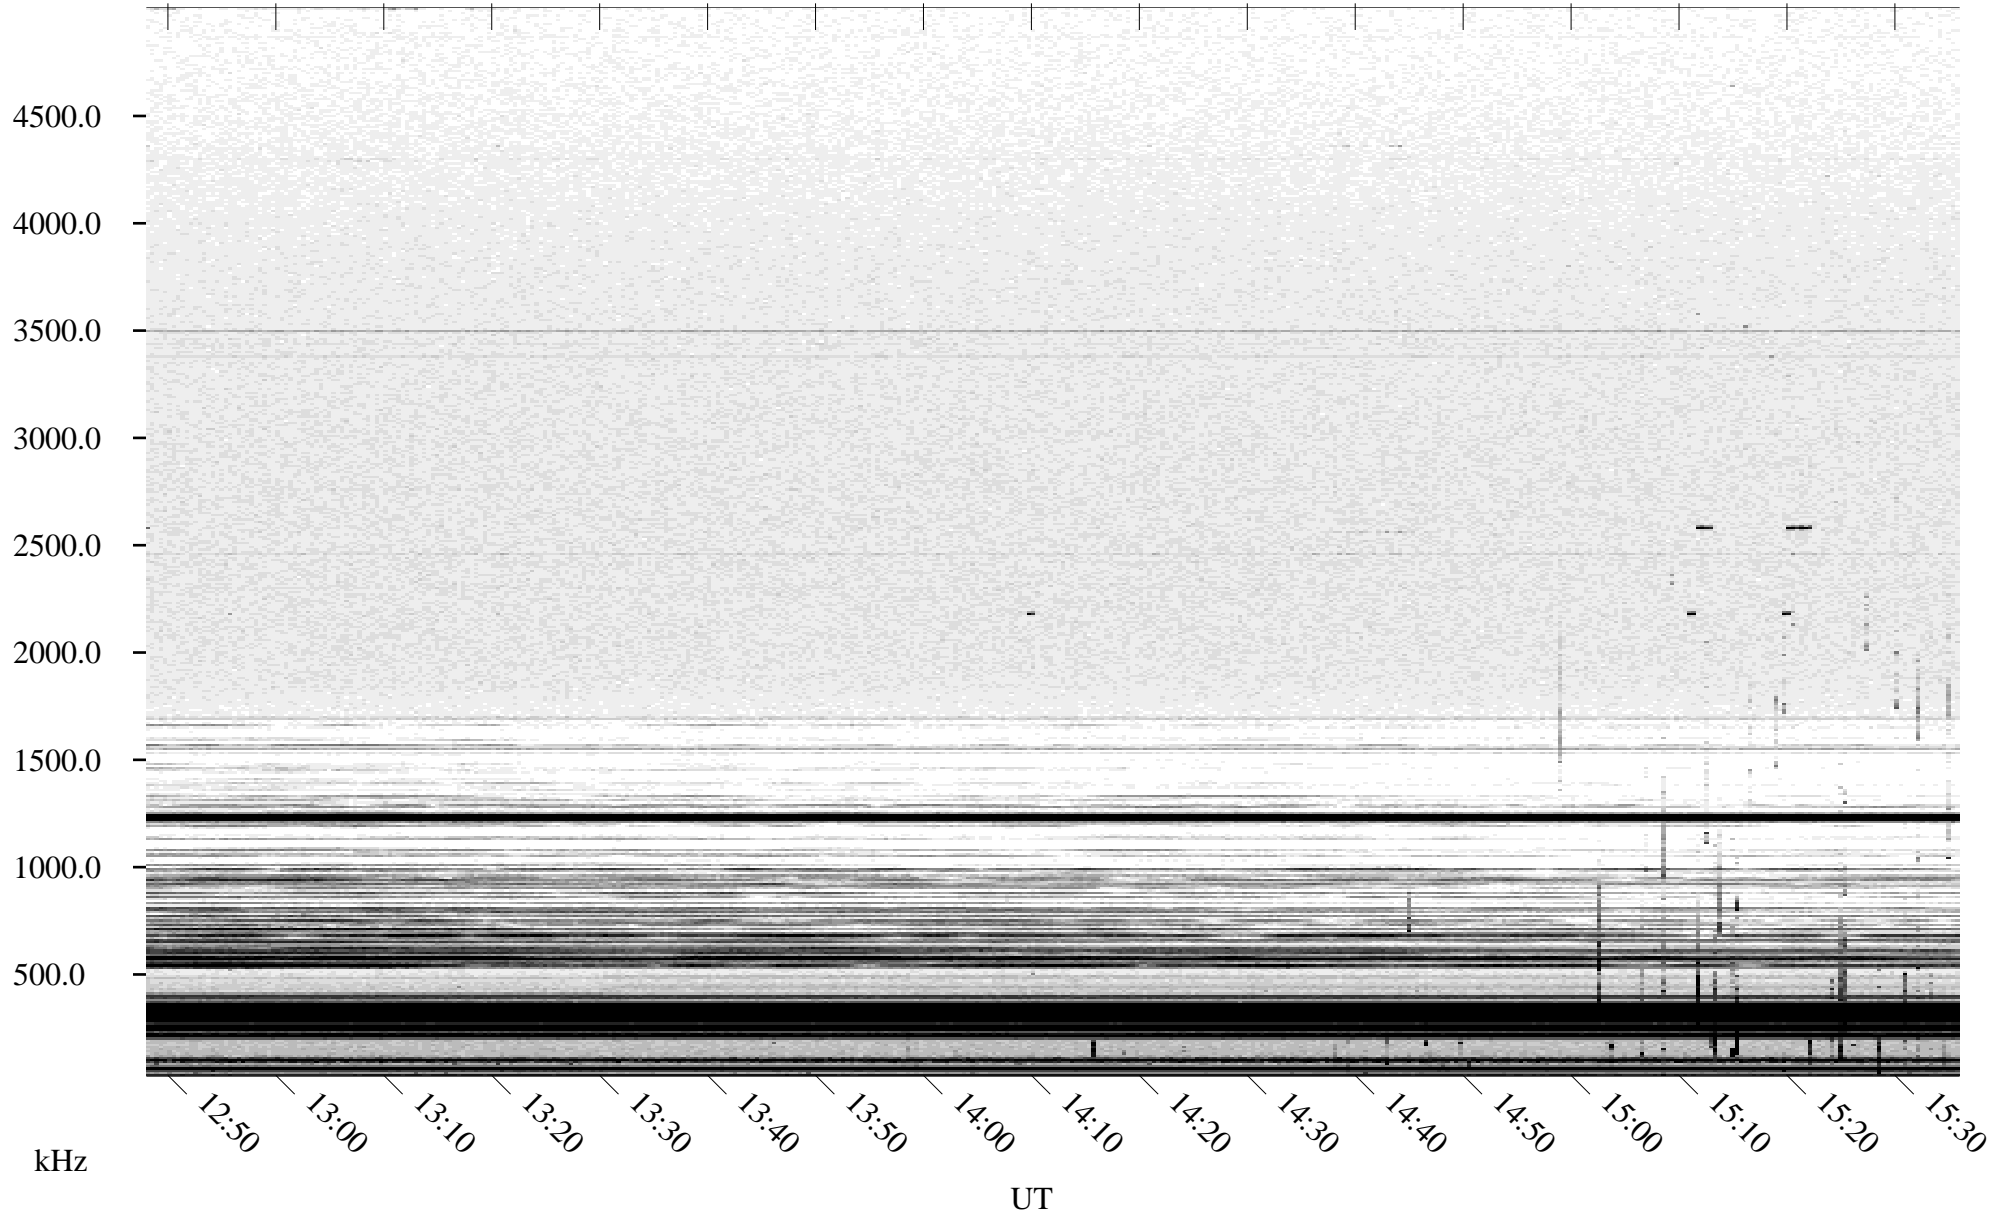

# 09/19/2003 Churchill, Manitoba

Linear Scale    Black = 161    White = 15

ch032611.r00m max\_12

Page 6

# 09/19/2003 Churchill, Manitoba

Linear Scale    Black = 161    White = 15

ch032611.r00m max\_12

Page 7

# 09/19/2003 Churchill, Manitoba

Linear Scale    Black = 161    White = 15

ch032611.r00m max\_12