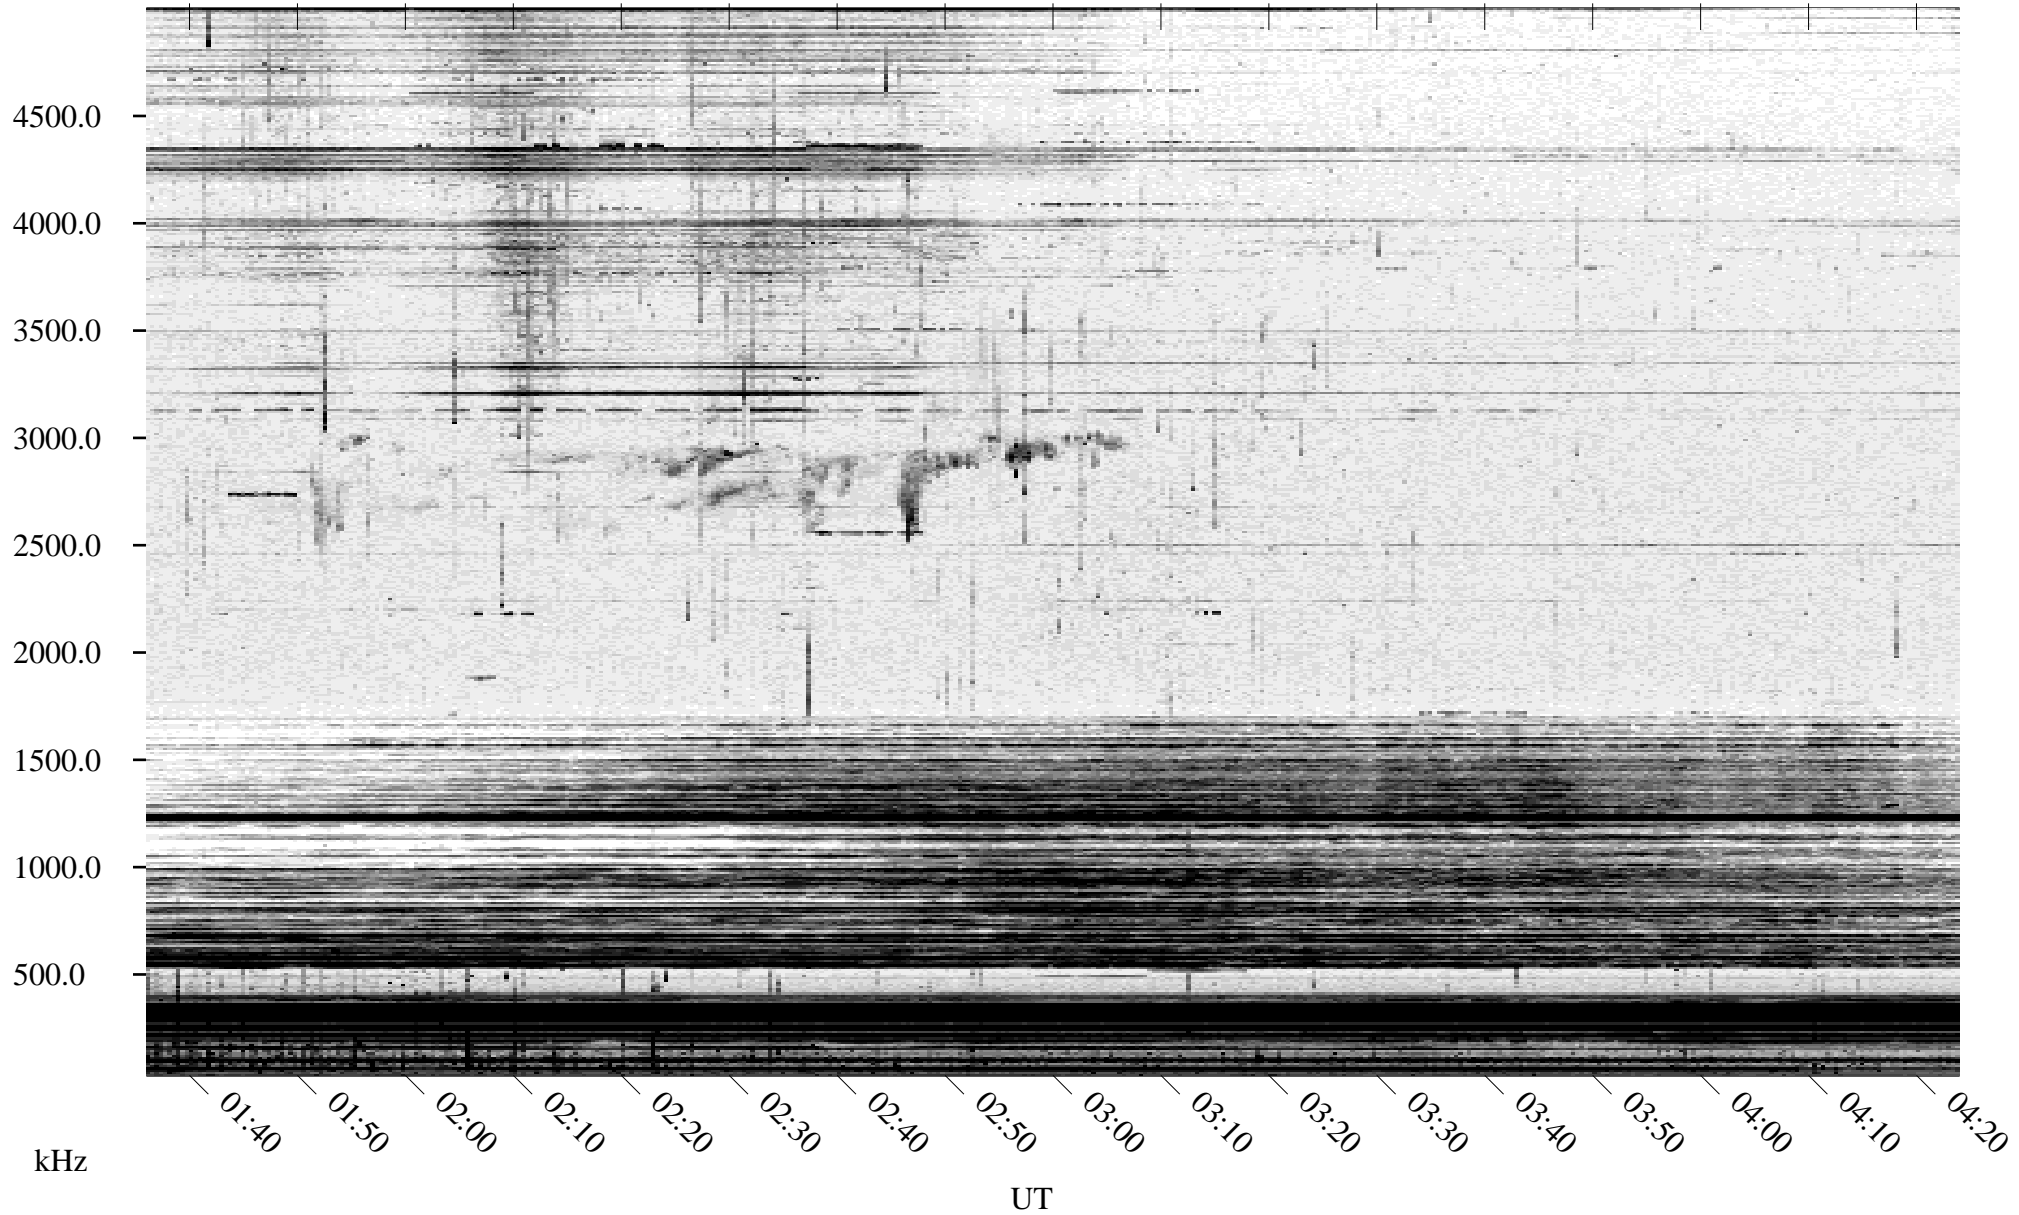

# 09/18/2003 Churchill, Manitoba

Linear Scale    Black = 161    White = 15

ch032611.r00m max\_12

Page 1

# 09/18/2003 Churchill, Manitoba

Linear Scale    Black = 161    White = 15

ch032611.r00m max\_12

Page 2

# 09/19/2003 Churchill, Manitoba

Linear Scale    Black = 161    White = 15

ch032611.r00m max\_12

Page 3

# 09/19/2003 Churchill, Manitoba

Linear Scale    Black = 161    White = 15

ch032611.r00m max\_12

Page 4