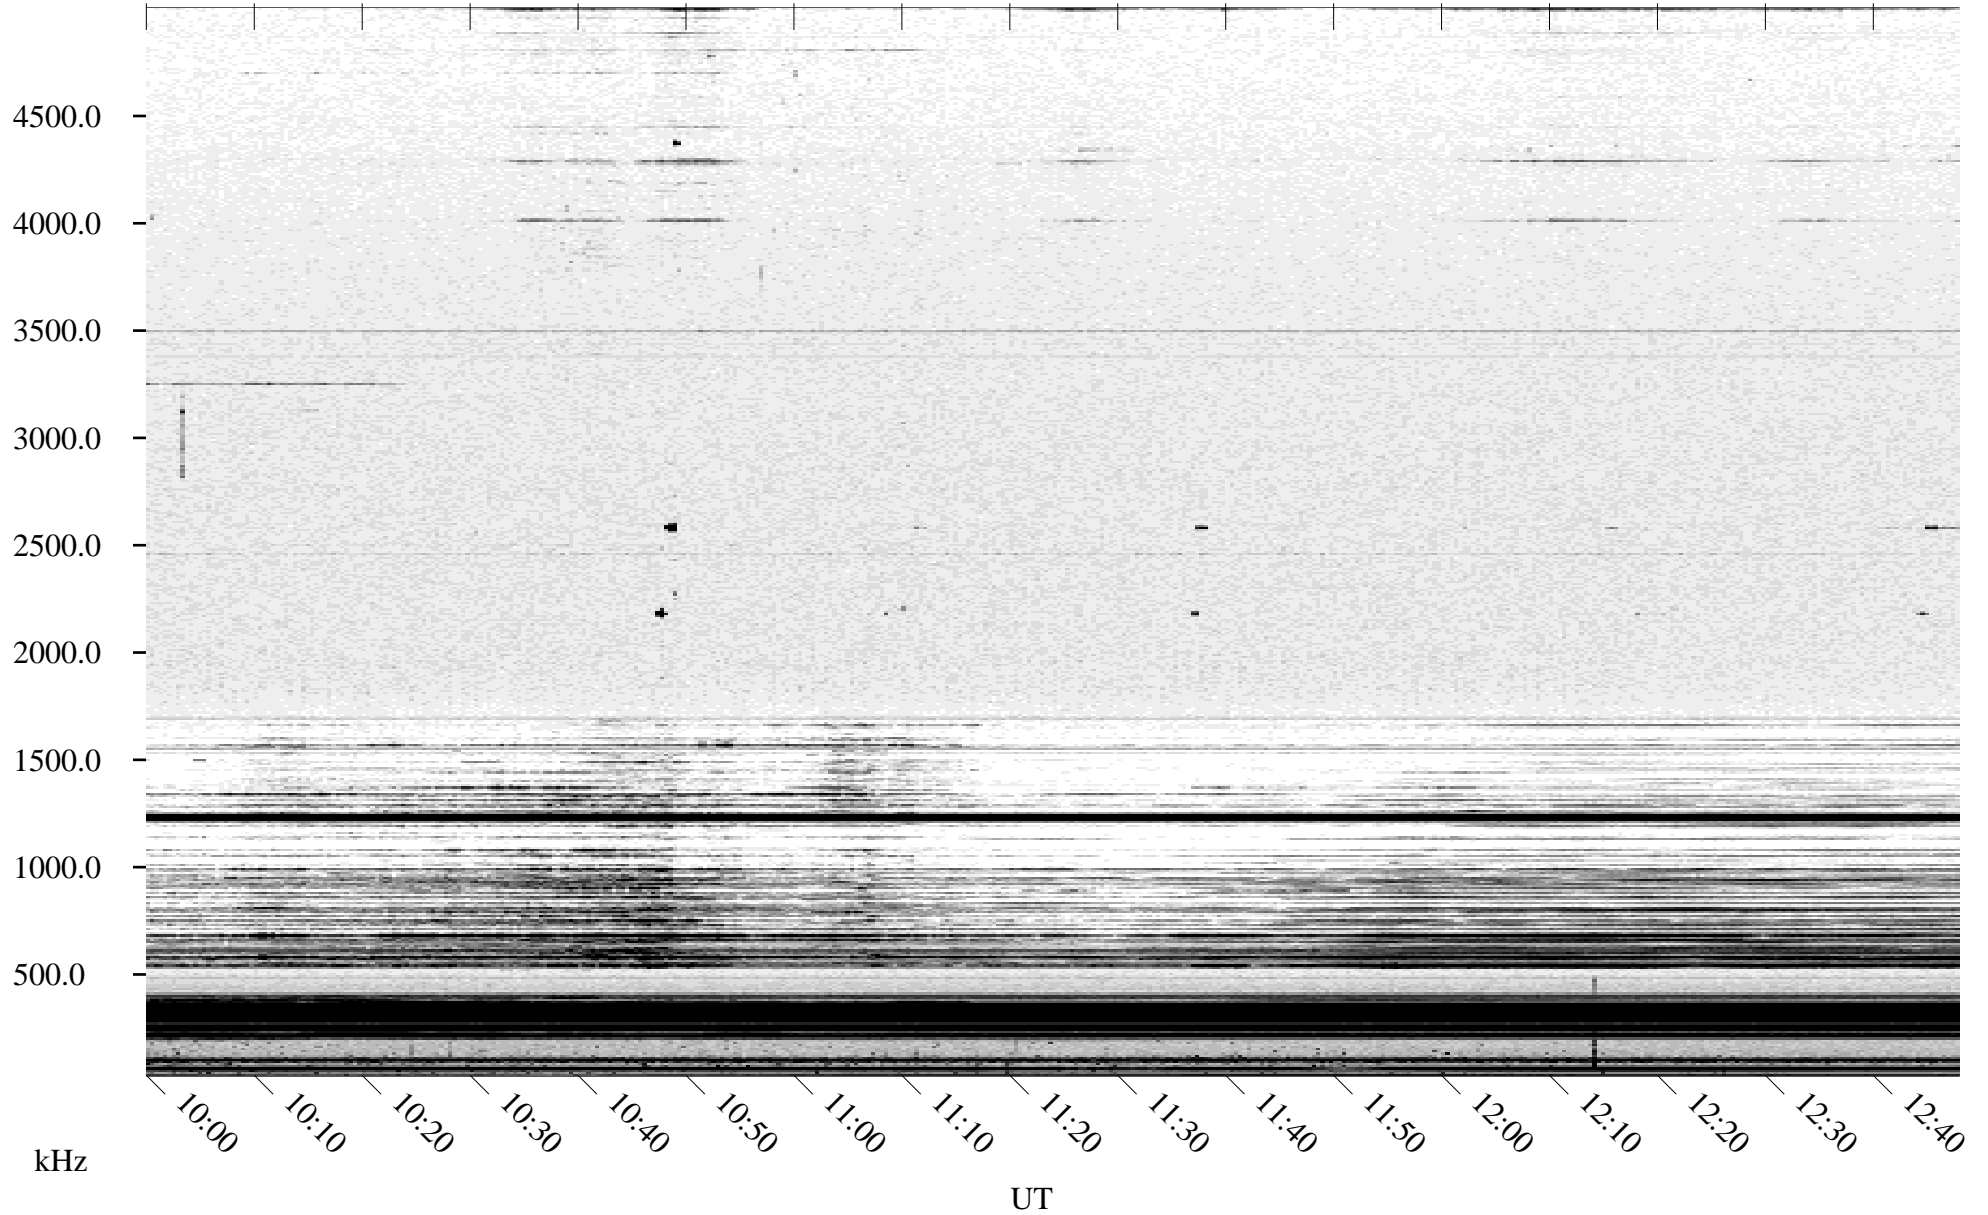

# 09/19/2003 Churchill, Manitoba

Linear Scale    Black = 161    White = 15

ch032611.r00m max\_12

Page 5

# 09/19/2003 Churchill, Manitoba

Linear Scale    Black = 161    White = 15

ch032611.r00m max\_12

Page 6

# 09/19/2003 Churchill, Manitoba

Linear Scale    Black = 161    White = 15

ch032611.r00m max\_12

Page 7

# 09/19/2003 Churchill, Manitoba

Linear Scale    Black = 161    White = 15

ch032611.r00m max\_12