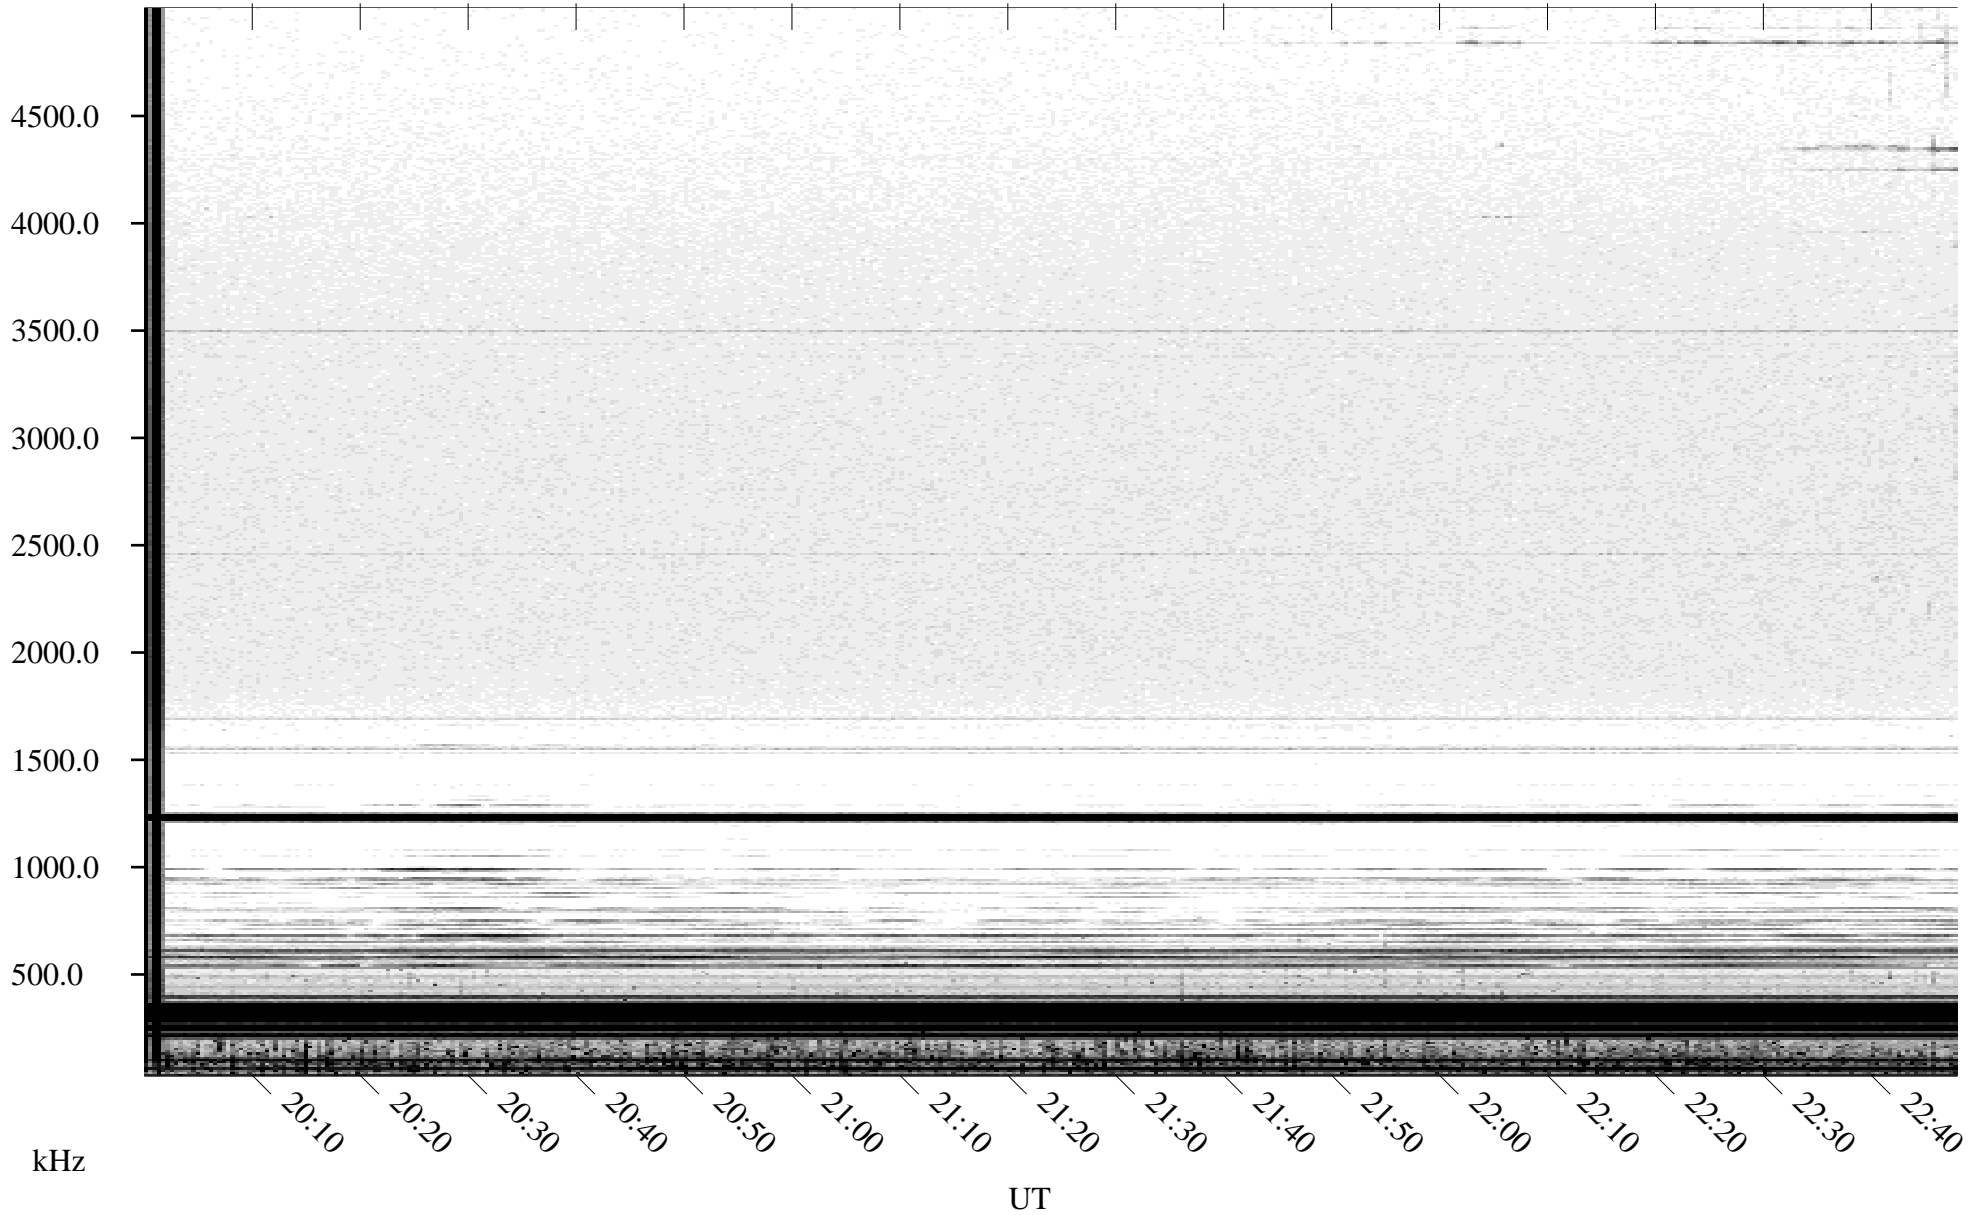

# 09/18/2003 Churchill, Manitoba

Linear Scale    Black = 161    White = 15

ch032611.r00m max\_12

Page 1

# 09/18/2003 Churchill, Manitoba

Linear Scale    Black = 161    White = 15

ch032611.r00m max\_12

Page 2

# 09/19/2003 Churchill, Manitoba

Linear Scale    Black = 161    White = 15

ch032611.r00m max\_12

Page 3

# 09/19/2003 Churchill, Manitoba

Linear Scale    Black = 161    White = 15

ch032611.r00m max\_12

Page 4