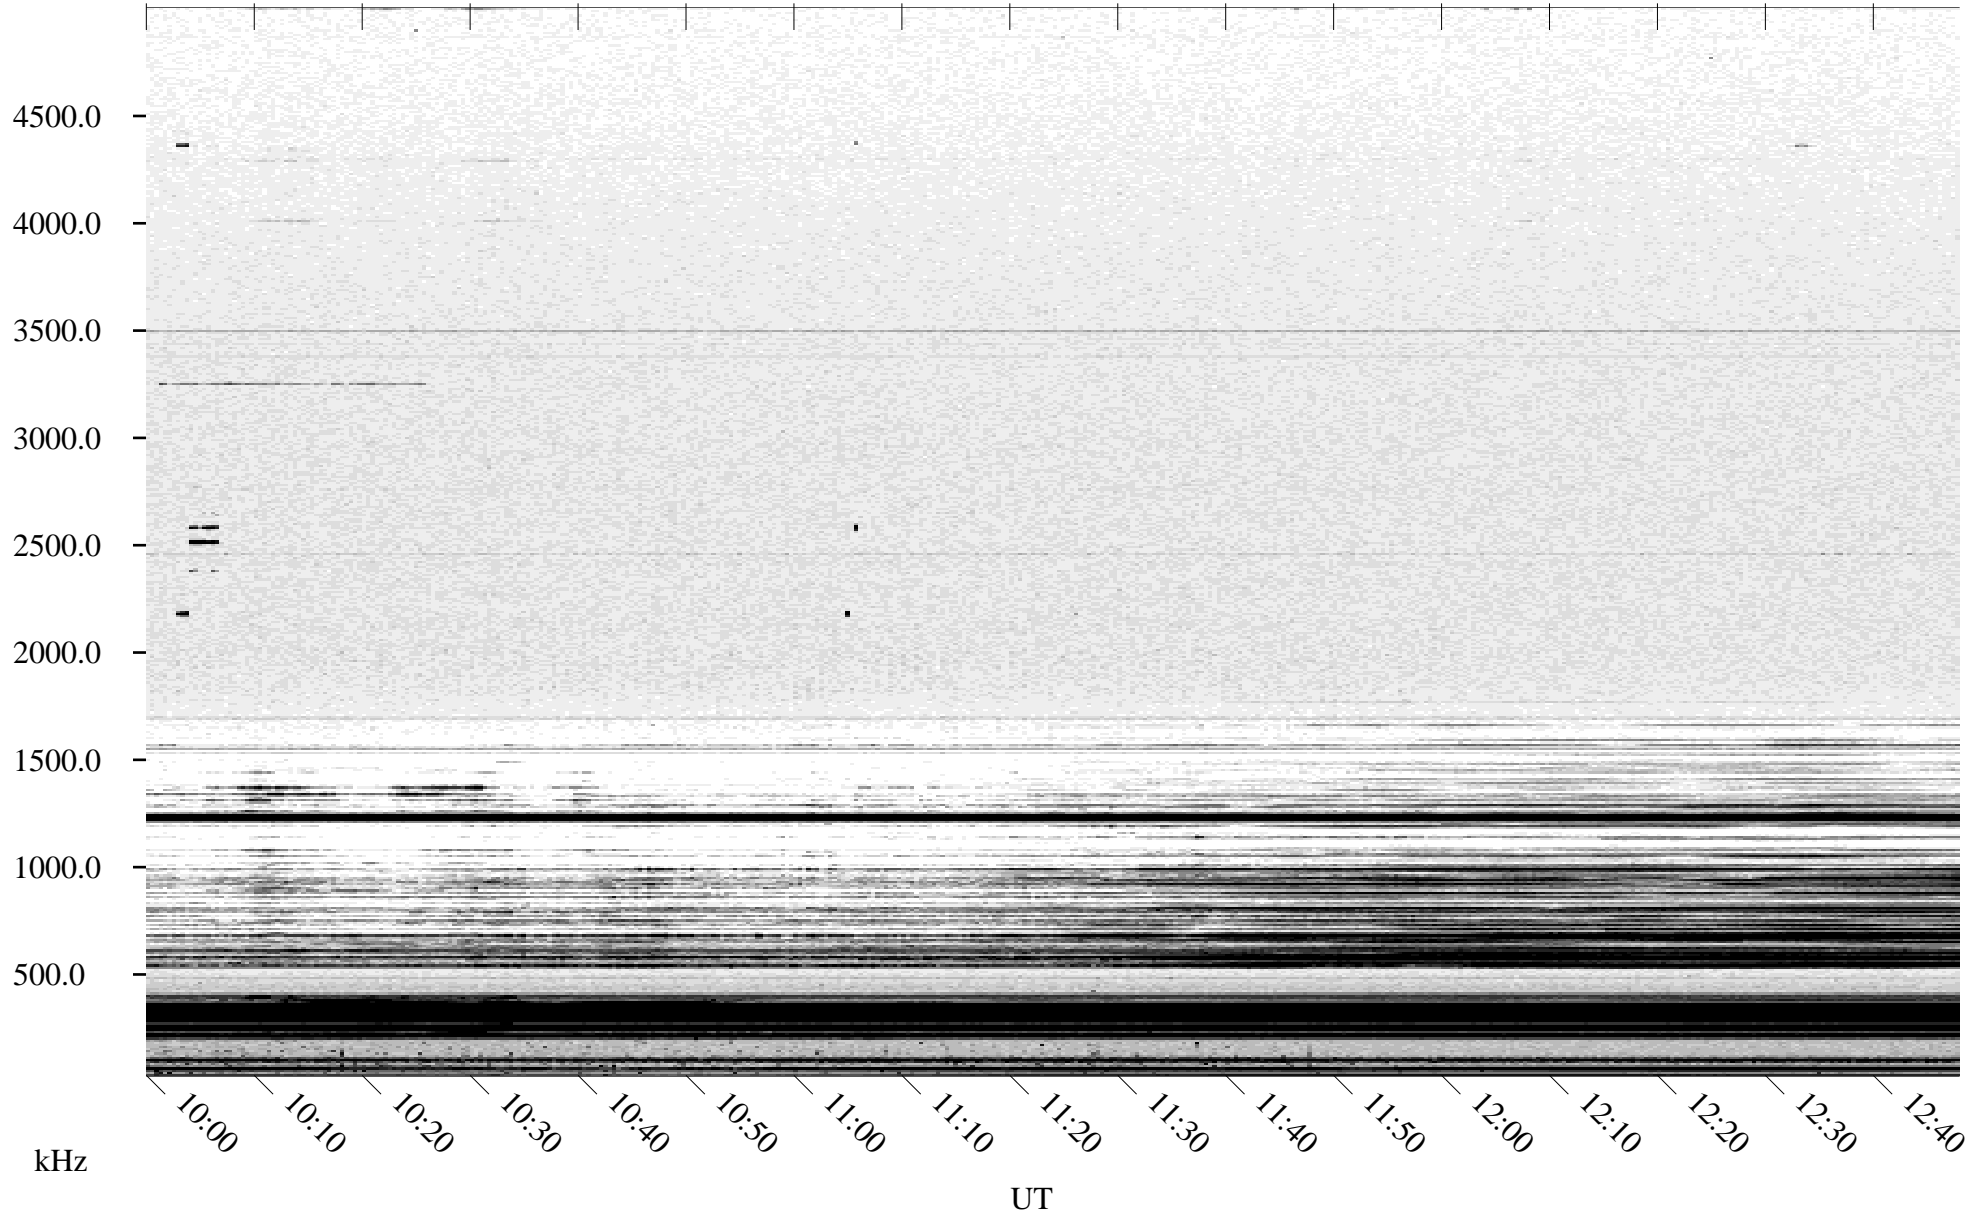

09/20/2003 Churchill, Manitoba

Linear Scale Black = 161 White = 15

ch03262l.r00m max_12

Page 3

09/20/2003 Churchill, Manitoba

Linear Scale Black = 161 White = 15

ch03262l.r00m max_12

Page 4

09/20/2003 Churchill, Manitoba

Linear Scale Black = 161 White = 15

ch03262l.r00m max_12

09/20/2003 Churchill, Manitoba

Linear Scale Black = 161 White = 15

ch03262l.r00m max_12

Page 6

09/20/2003 Churchill, Manitoba

Linear Scale

Black = 161

White = 15

ch03262l.r00m max_12

Page 7

09/20/2003 Churchill, Manitoba

Linear Scale

Black = 161