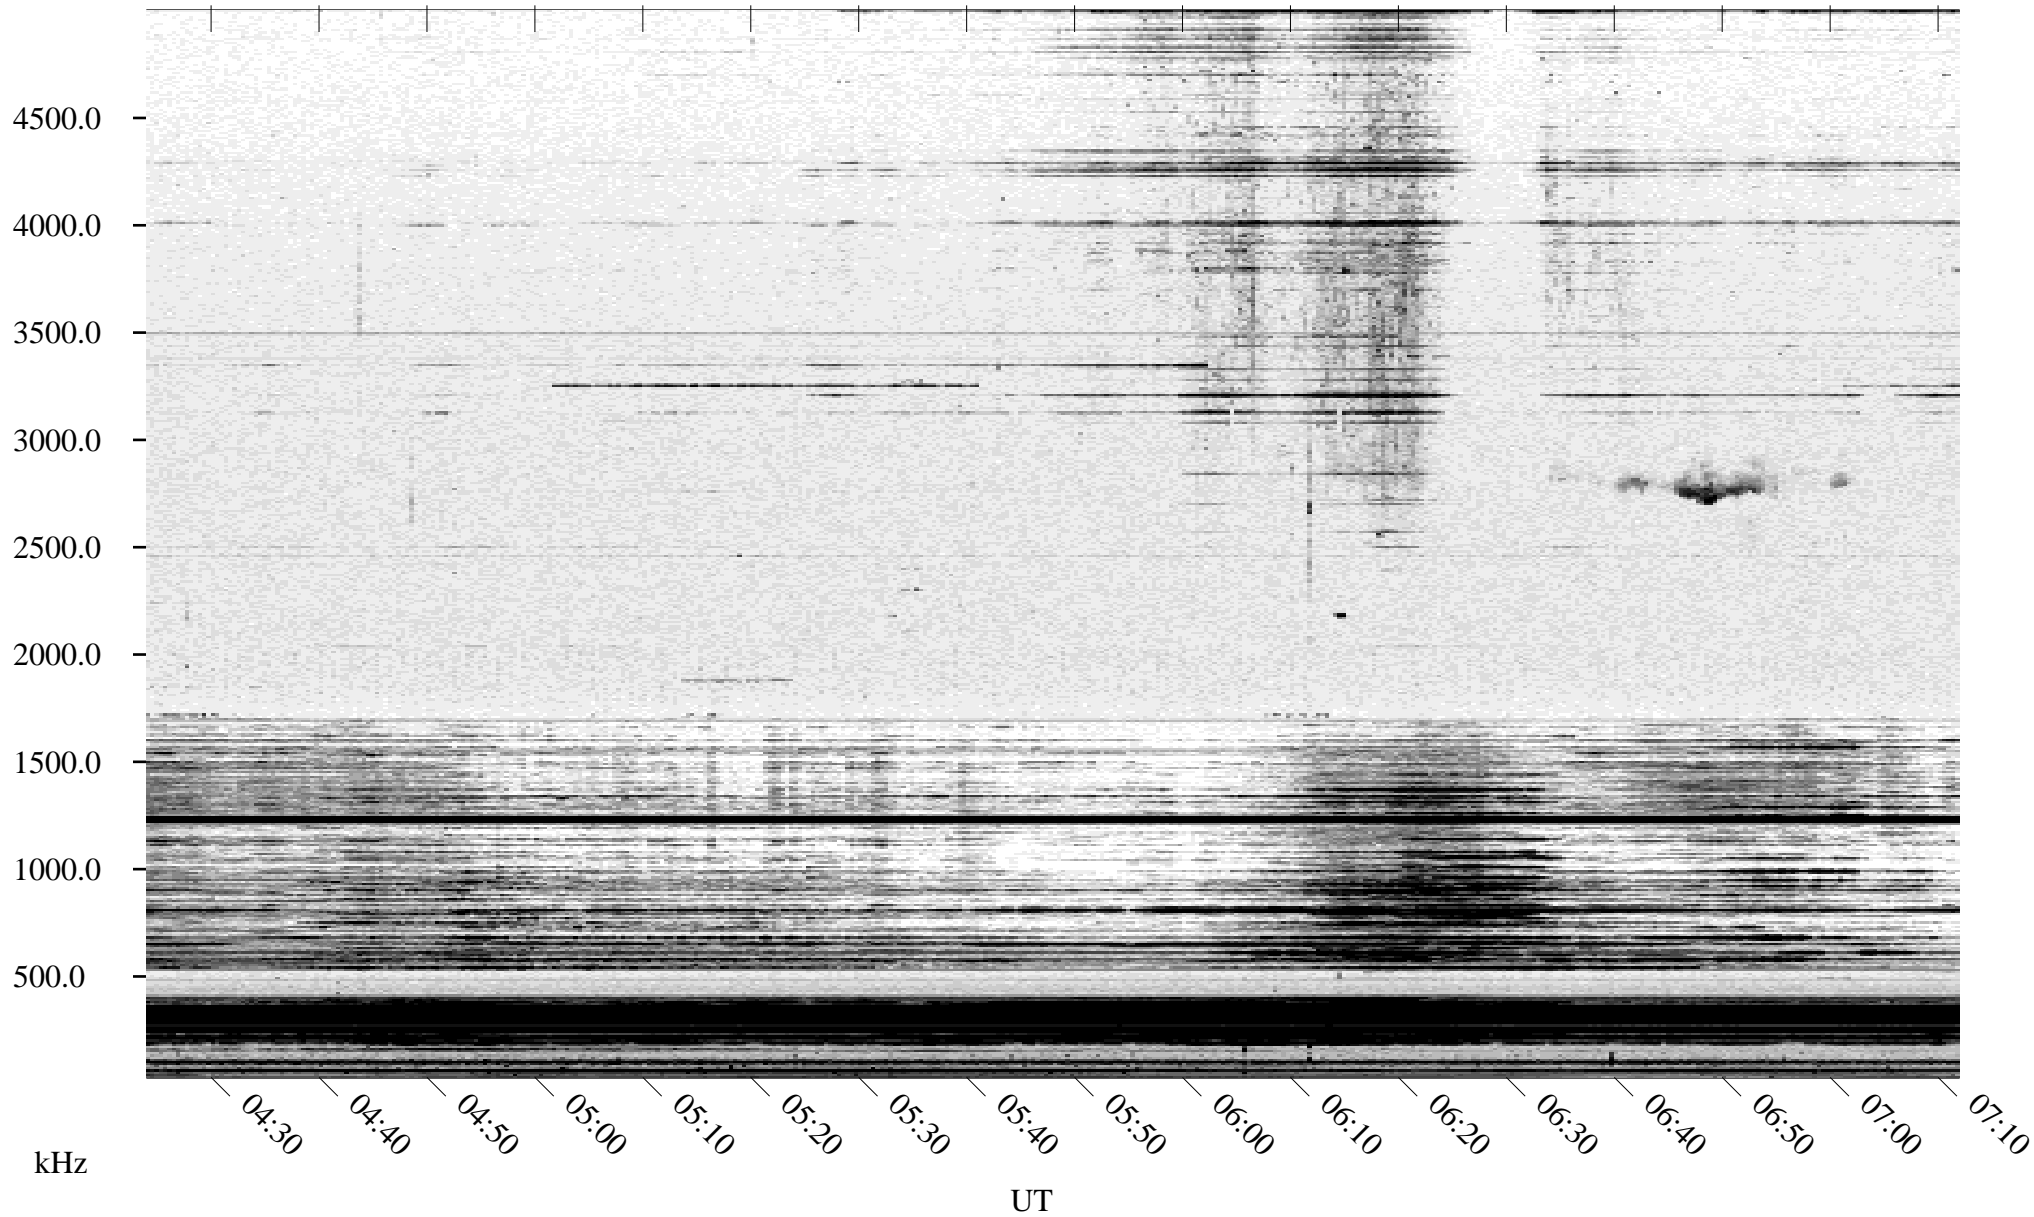

09/19/2003 Churchill, Manitoba

Linear Scale Black = 161 White = 15

ch03262l.r00m max_12

Page 1

09/19/2003 Churchill, Manitoba

Linear Scale Black = 161 White = 15

ch03262l.r00m max_12

Page 2

09/20/2003 Churchill, Manitoba

Linear Scale Black = 161 White = 15

ch03262l.r00m max_12

Page 3

09/20/2003 Churchill, Manitoba

Linear Scale Black = 161 White = 15

ch03262l.r00m max_12

Page 4

09/20/2003 Churchill, Manitoba

Linear Scale Black = 161 White = 15

ch03262l.r00m max_12

09/20/2003 Churchill, Manitoba

Linear Scale Black = 161 White = 15

ch03262l.r00m max_12

Page 6

09/20/2003 Churchill, Manitoba

Linear Scale

Black = 161

White = 15

ch03262l.r00m max_12

Page 7

09/20/2003 Churchill, Manitoba

Linear Scale

Black = 161