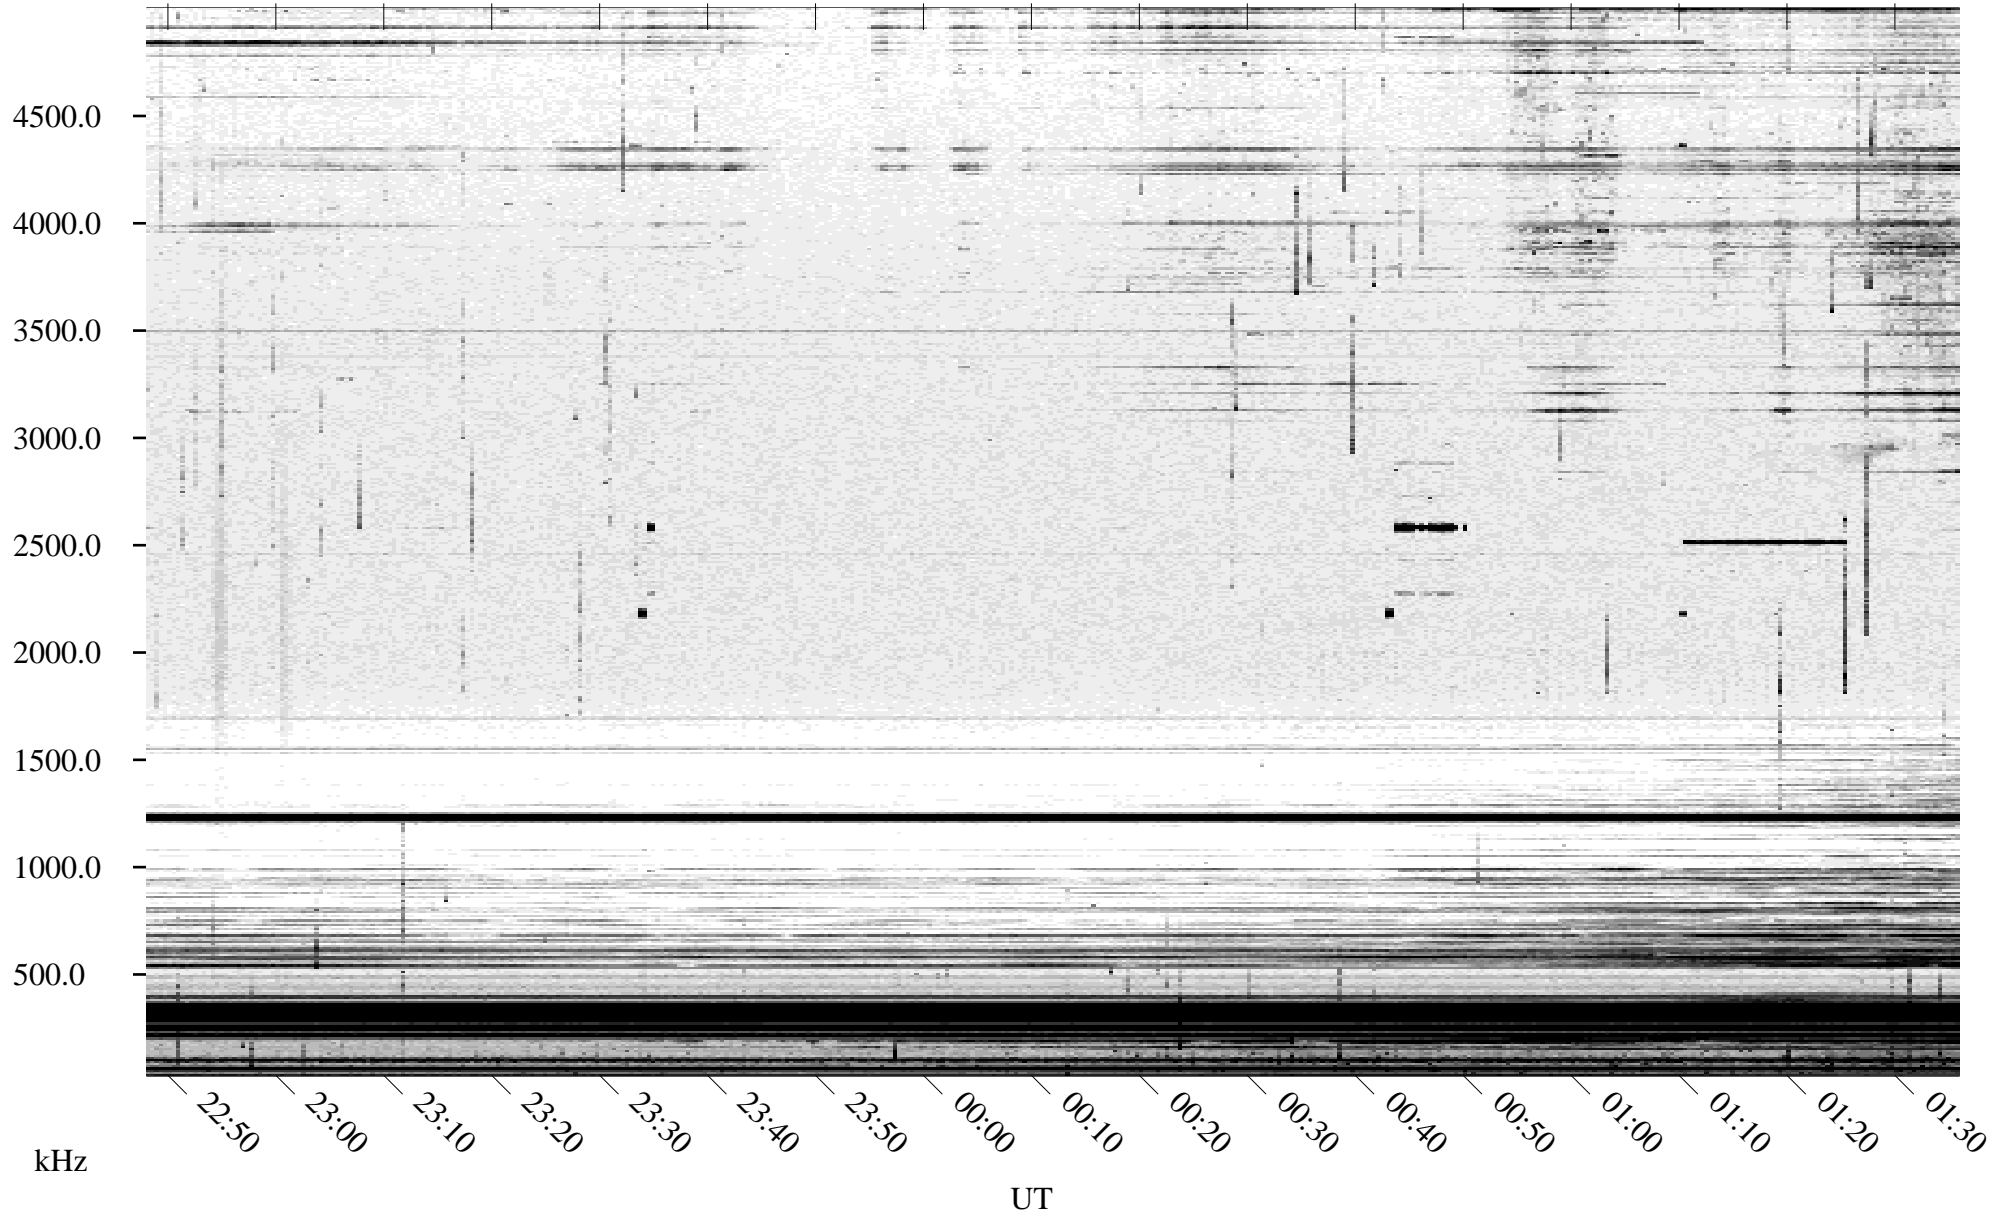

09/19/2003 Churchill, Manitoba

Linear Scale Black = 161 White = 15

ch03262l.r00m max_12

Page 1

09/19/2003 Churchill, Manitoba

Linear Scale Black = 161 White = 15

ch03262l.r00m max_12

Page 2

09/20/2003 Churchill, Manitoba

Linear Scale Black = 161 White = 15

ch03262l.r00m max_12

Page 3

09/20/2003 Churchill, Manitoba

Linear Scale Black = 161 White = 15

ch03262l.r00m max_12

Page 4

09/20/2003 Churchill, Manitoba

Linear Scale Black = 161 White = 15

ch03262l.r00m max_12

09/20/2003 Churchill, Manitoba

Linear Scale Black = 161 White = 15

ch03262l.r00m max_12

Page 6

09/20/2003 Churchill, Manitoba

Linear Scale

Black = 161

White = 15

ch03262l.r00m max_12

Page 7

09/20/2003 Churchill, Manitoba

Linear Scale

Black = 161