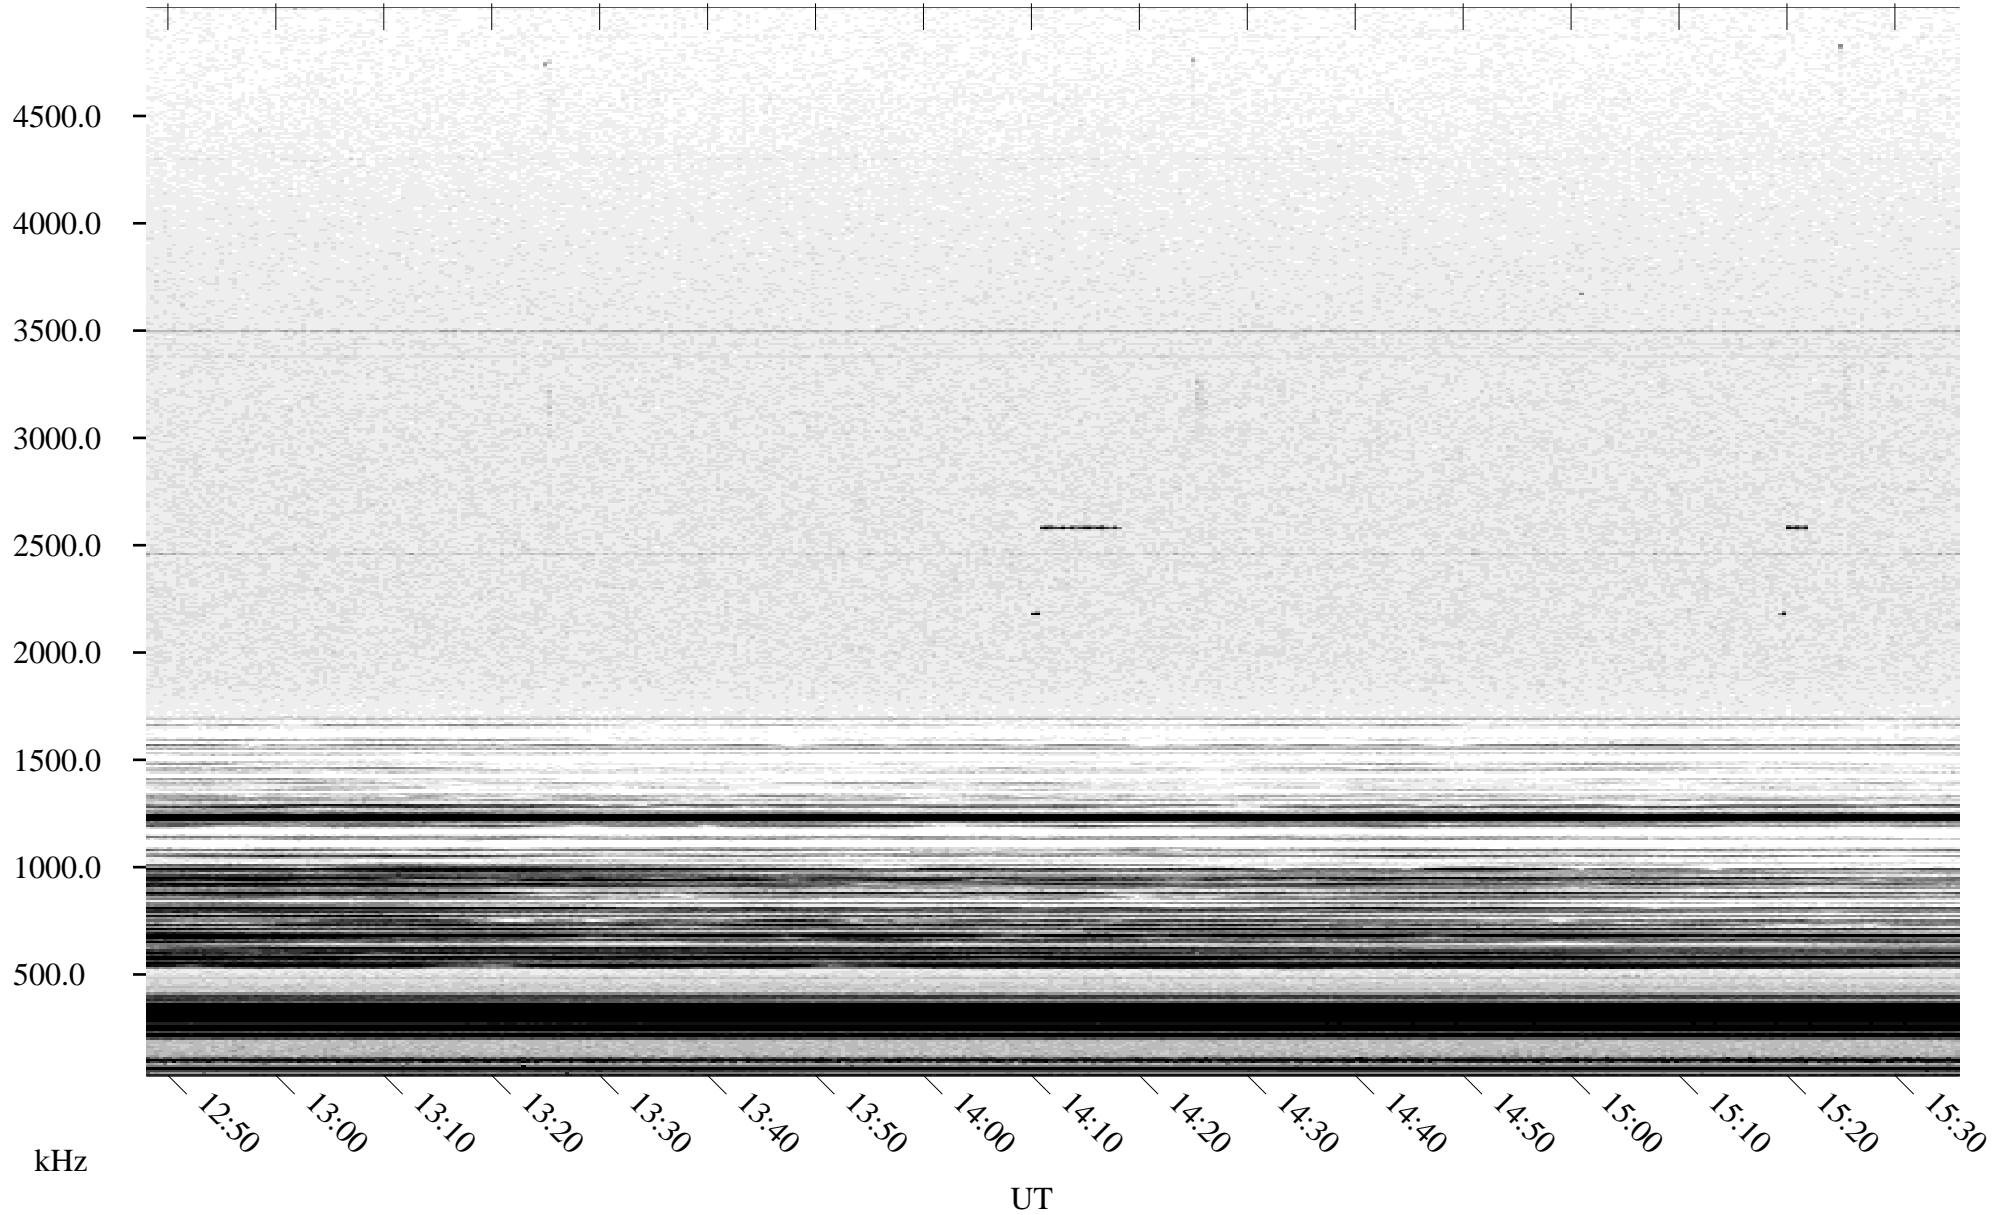

09/20/2003 Churchill, Manitoba

Linear Scale Black = 161 White = 15

ch03262l.r00m max_12

Page 3

09/20/2003 Churchill, Manitoba

Linear Scale Black = 161 White = 15

ch03262l.r00m max_12

Page 4

09/20/2003 Churchill, Manitoba

Linear Scale Black = 161 White = 15

ch03262l.r00m max_12

09/20/2003 Churchill, Manitoba

Linear Scale Black = 161 White = 15

ch03262l.r00m max_12

Page 6

09/20/2003 Churchill, Manitoba

Linear Scale

Black = 161

White = 15

ch03262l.r00m max_12

Page 7

09/20/2003 Churchill, Manitoba

Linear Scale

Black = 161