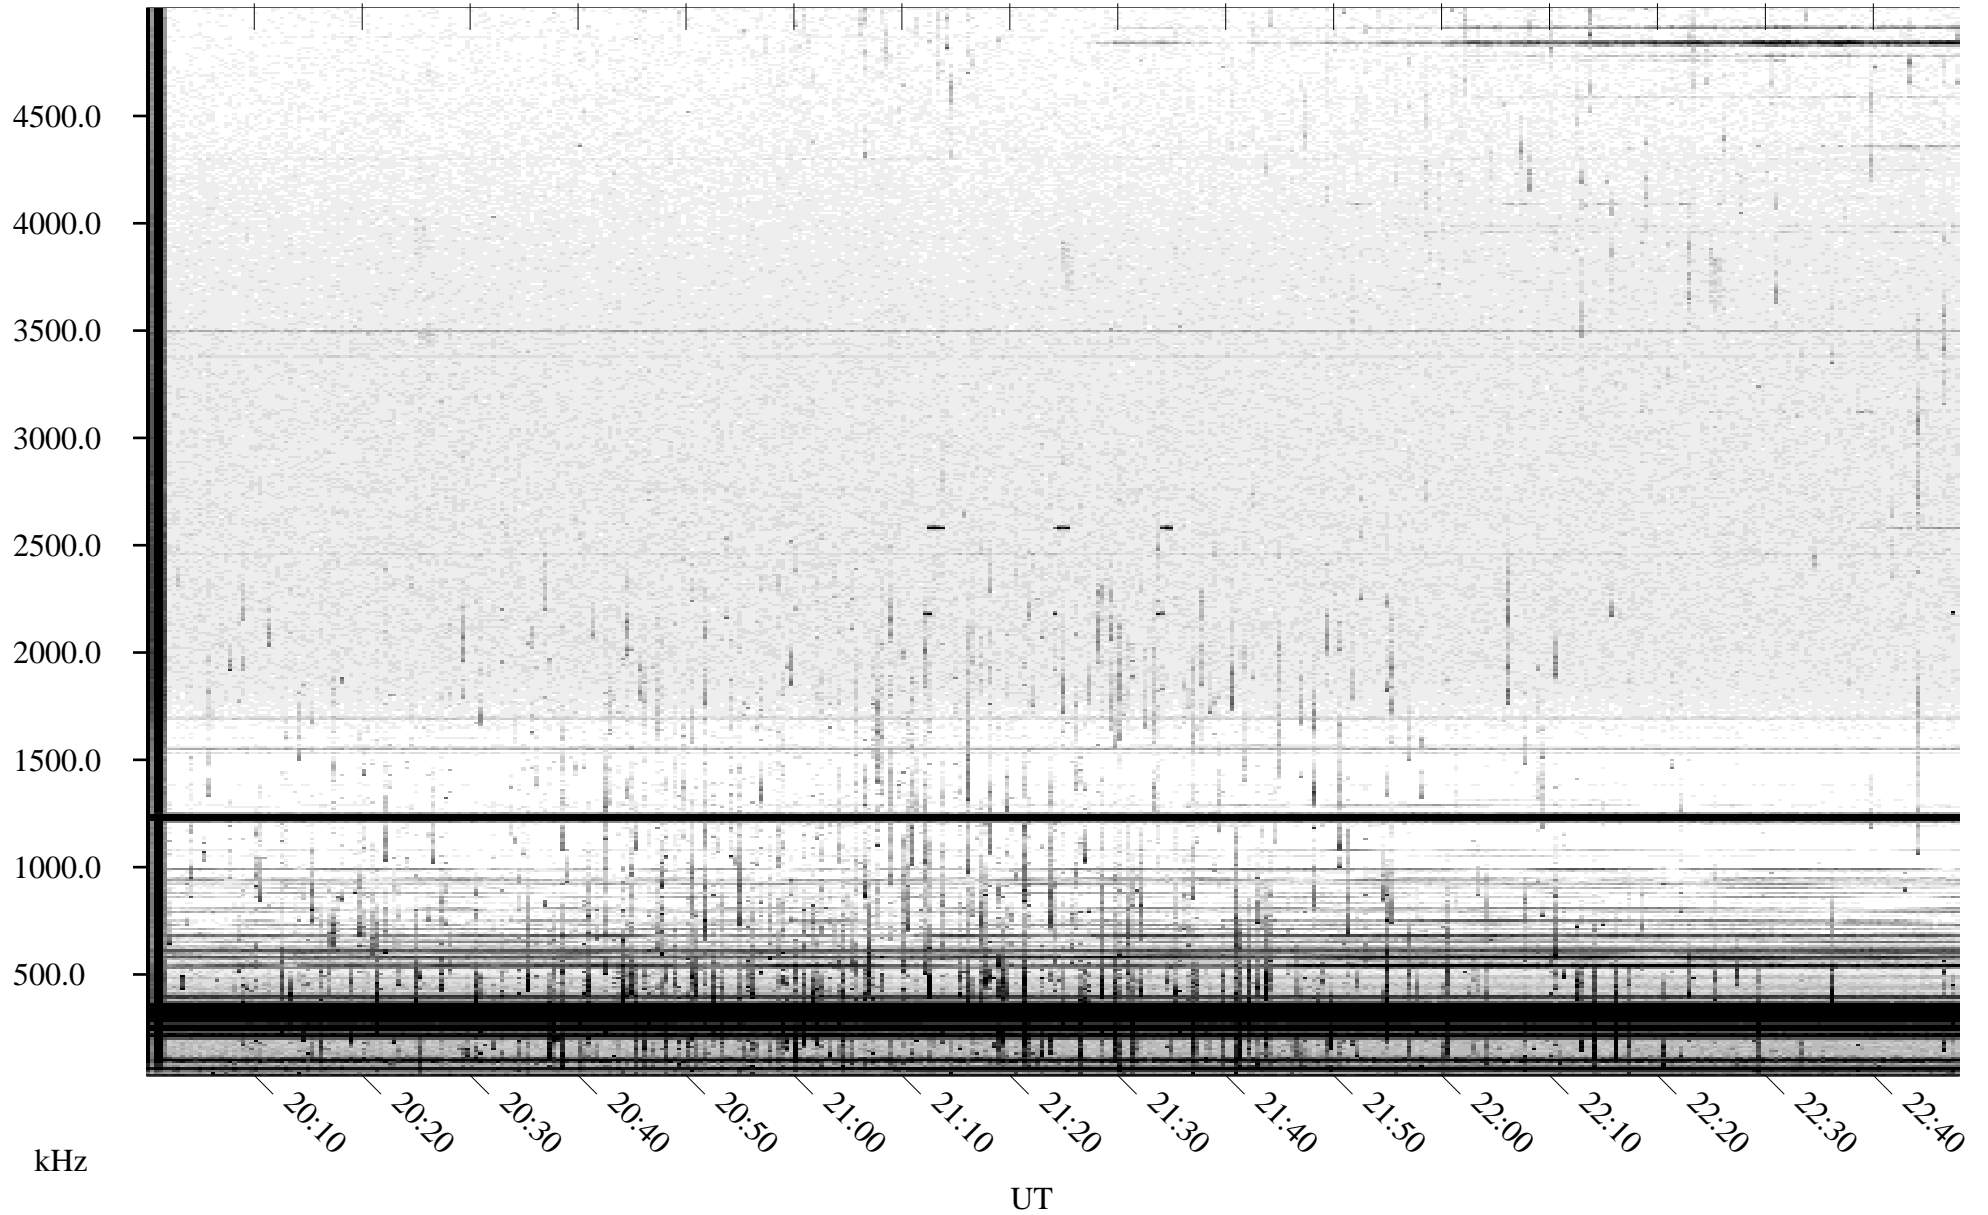

09/19/2003 Churchill, Manitoba

Linear Scale Black = 161 White = 15

ch03262l.r00m max_12

Page 1

09/19/2003 Churchill, Manitoba

Linear Scale Black = 161 White = 15

ch03262l.r00m max_12

Page 2

09/20/2003 Churchill, Manitoba

Linear Scale Black = 161 White = 15

ch03262l.r00m max_12

Page 3

09/20/2003 Churchill, Manitoba

Linear Scale Black = 161 White = 15

ch03262l.r00m max_12

Page 4

09/20/2003 Churchill, Manitoba

Linear Scale Black = 161 White = 15

ch03262l.r00m max_12

09/20/2003 Churchill, Manitoba

Linear Scale Black = 161 White = 15

ch03262l.r00m max_12

Page 6

09/20/2003 Churchill, Manitoba

Linear Scale

Black = 161

White = 15

ch03262l.r00m max_12

Page 7

09/20/2003 Churchill, Manitoba

Linear Scale

Black = 161