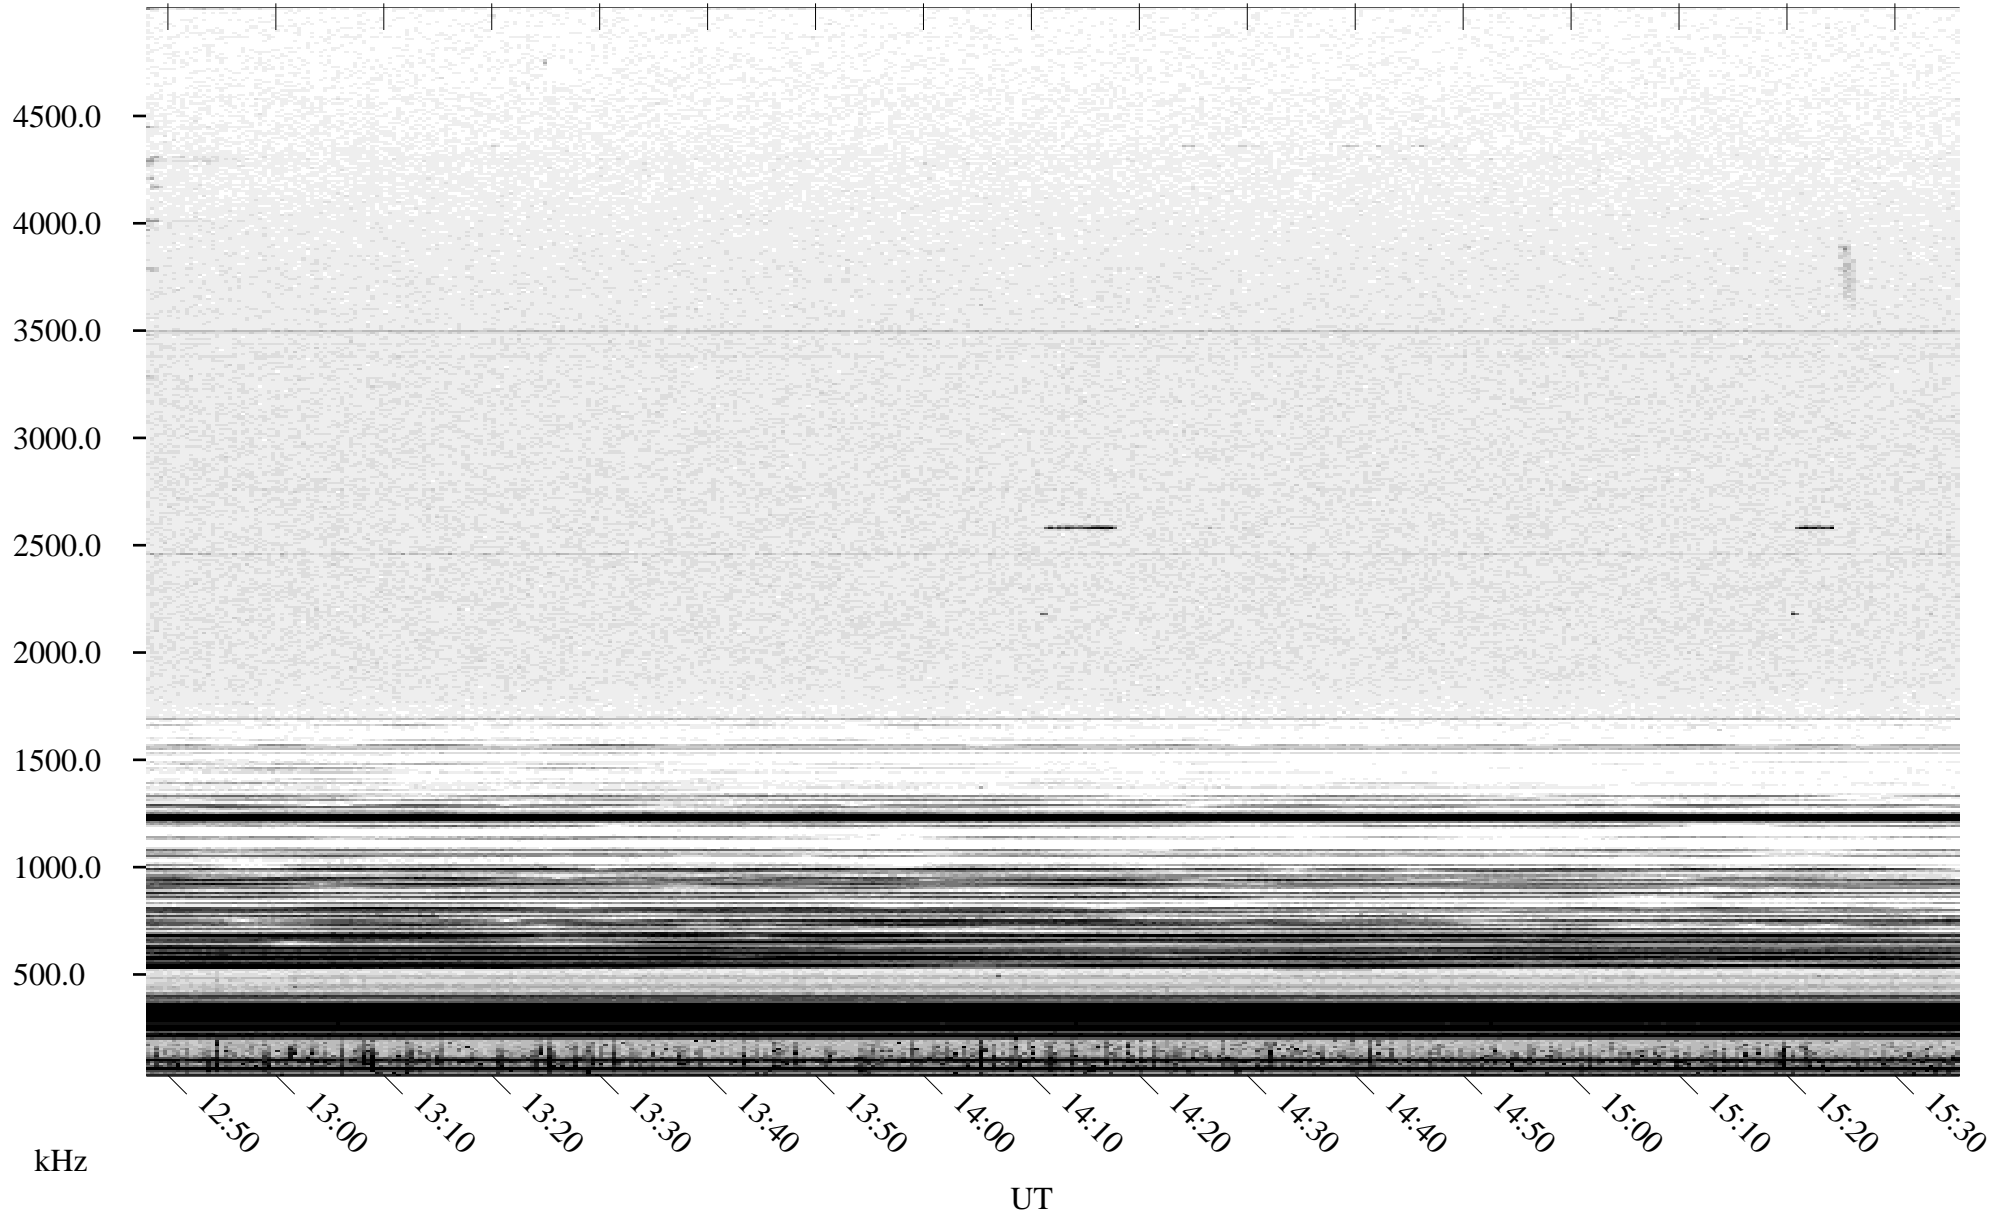

# 09/21/2003 Churchill, Manitoba

Linear Scale    Black = 161    White = 15

ch03263l.r00m max\_12

Page 6

# 09/21/2003 Churchill, Manitoba

Linear Scale    Black = 161    White = 15

ch03263l.r00m max\_12

Page 7

09/21/2003 Churchill, Manitoba

Linear Scale

Black = 161

White = 15