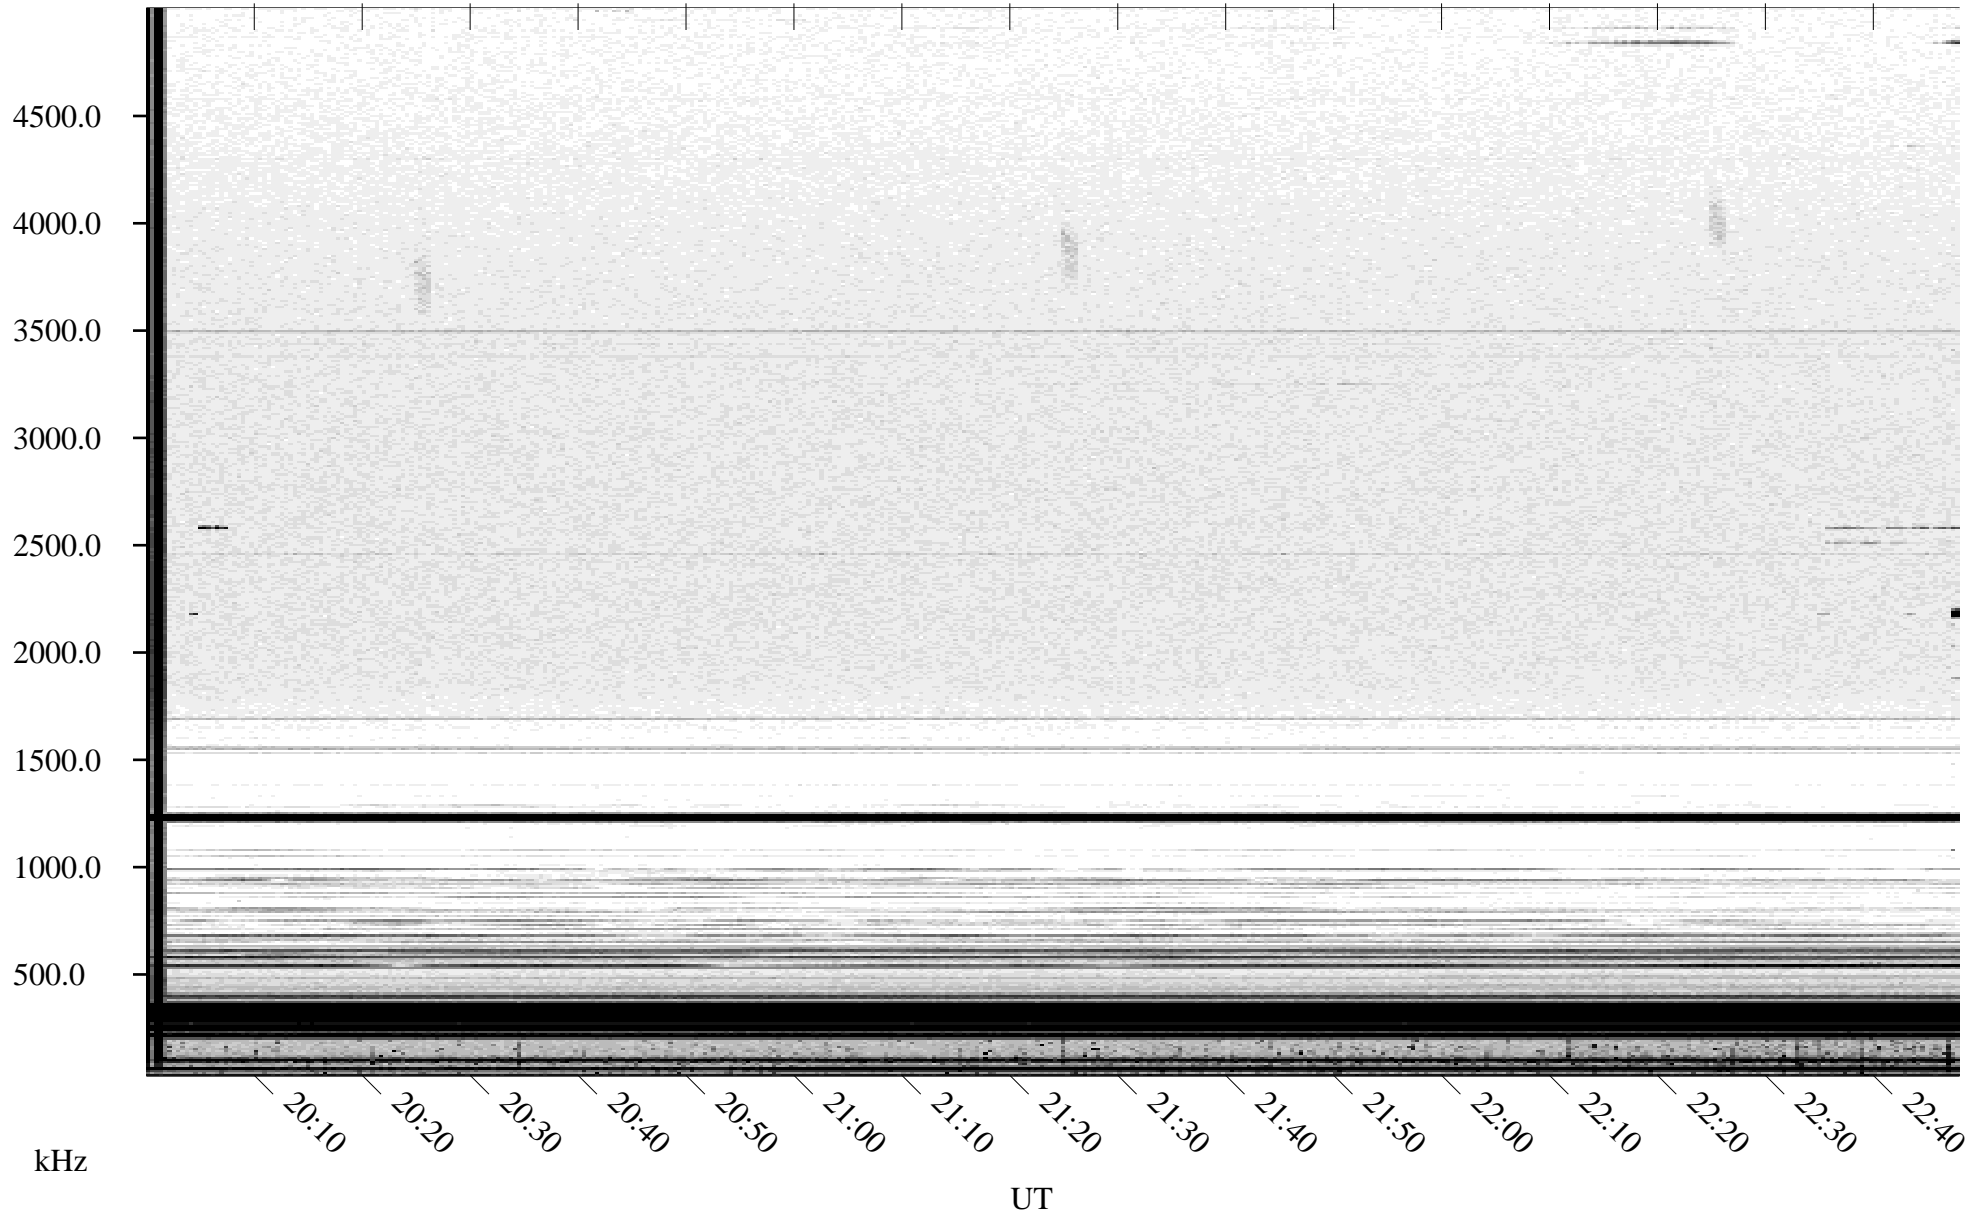

# 09/20/2003 Churchill, Manitoba

Linear Scale    Black = 161    White = 15

ch03263l.r00m max\_12

Page 1

# 09/20/2003 Churchill, Manitoba

Linear Scale    Black = 161    White = 15

ch03263l.r00m max\_12

Page 2

# 09/21/2003 Churchill, Manitoba

Linear Scale    Black = 161    White = 15

ch03263l.r00m max\_12

Page 3

# 09/21/2003 Churchill, Manitoba

Linear Scale    Black = 161    White = 15

ch03263l.r00m max\_12

Page 4