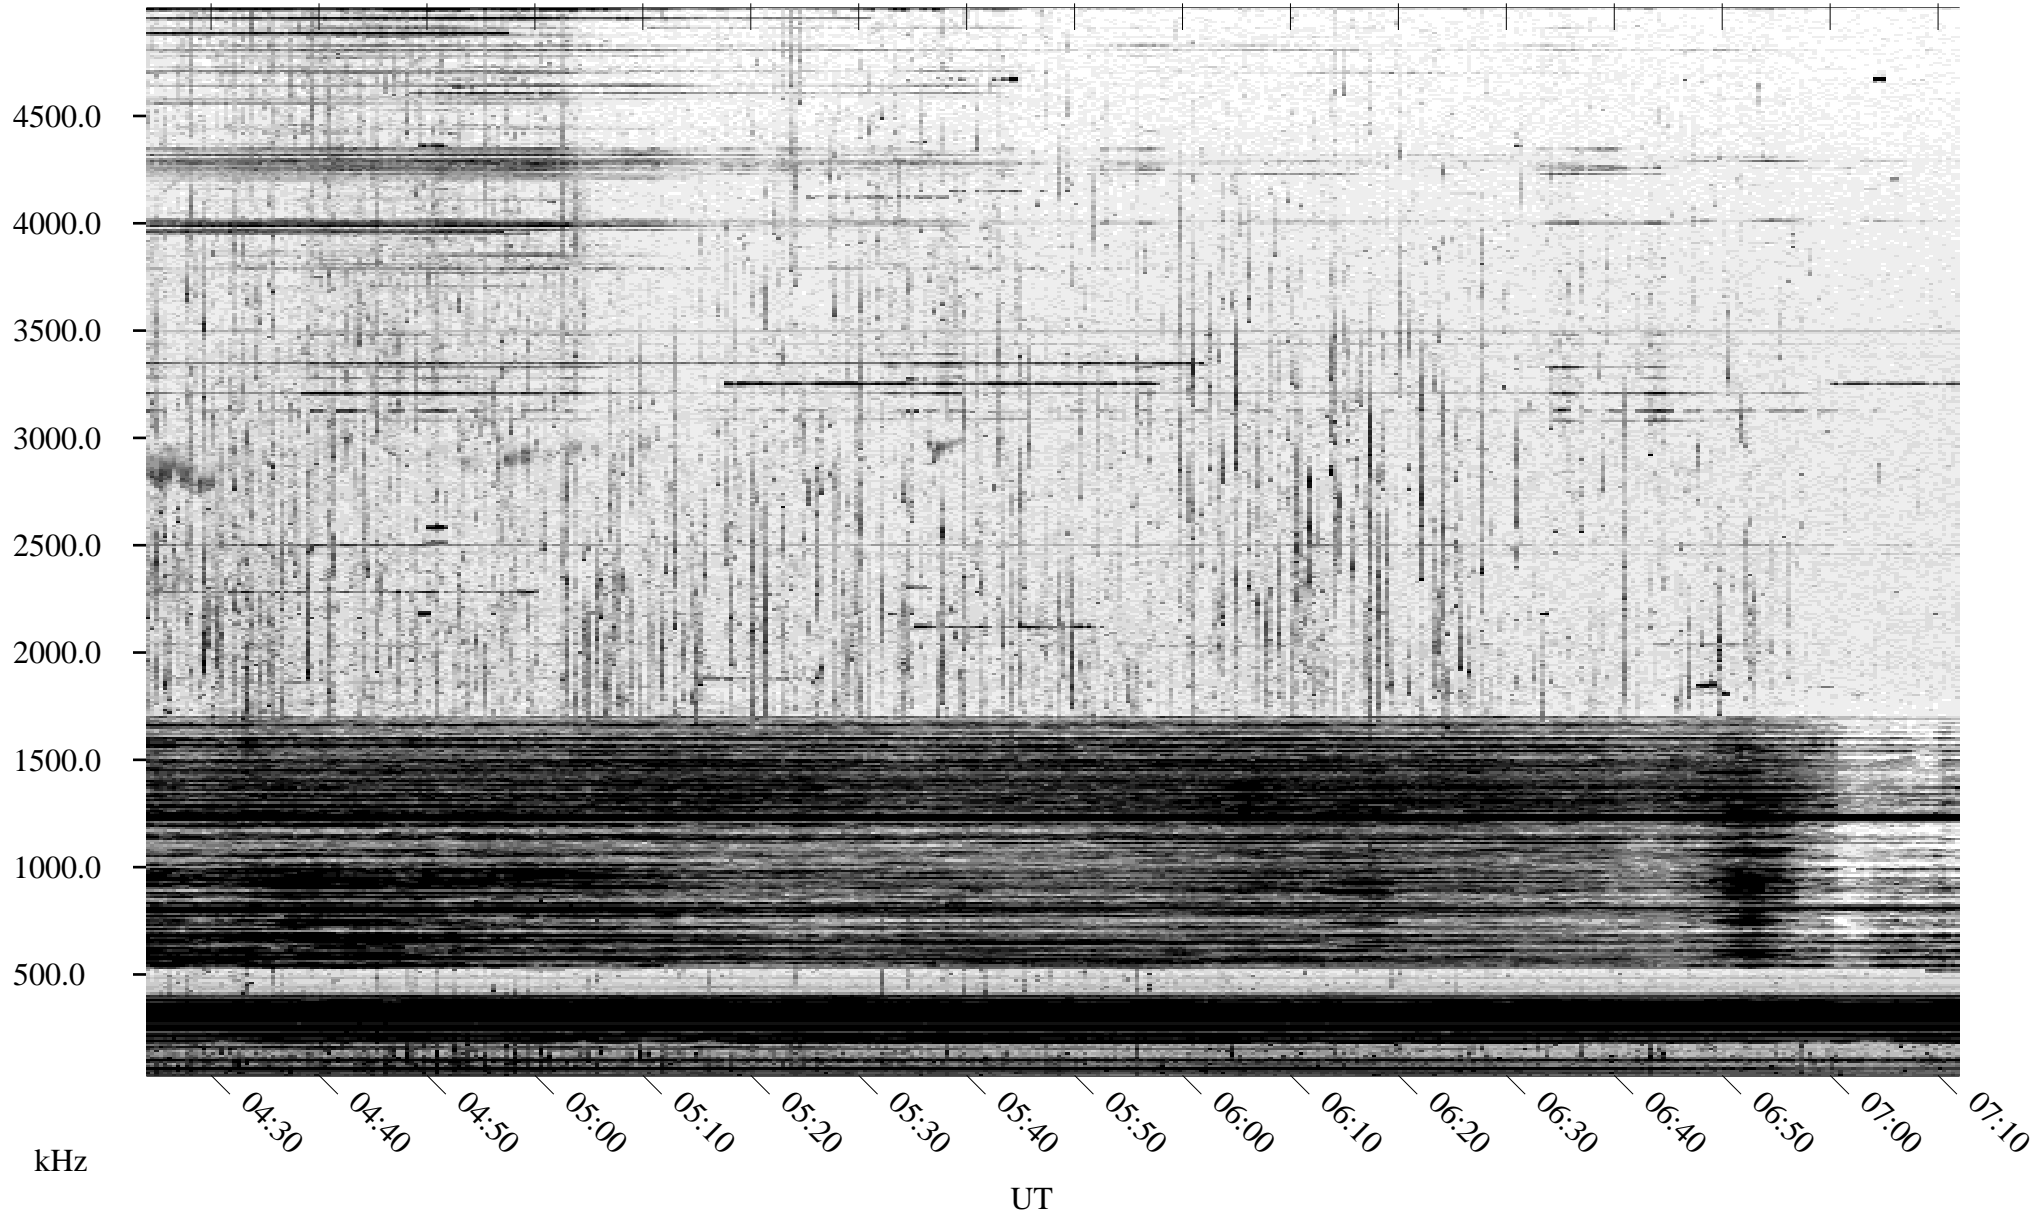

# 09/20/2003 Churchill, Manitoba

Linear Scale    Black = 161    White = 15

ch03263l.r00m max\_12

Page 1

# 09/20/2003 Churchill, Manitoba

Linear Scale    Black = 161    White = 15

ch03263l.r00m max\_12

Page 2

# 09/21/2003 Churchill, Manitoba

Linear Scale    Black = 161    White = 15

ch03263l.r00m max\_12

Page 3

# 09/21/2003 Churchill, Manitoba

Linear Scale    Black = 161    White = 15

ch03263l.r00m max\_12

Page 4