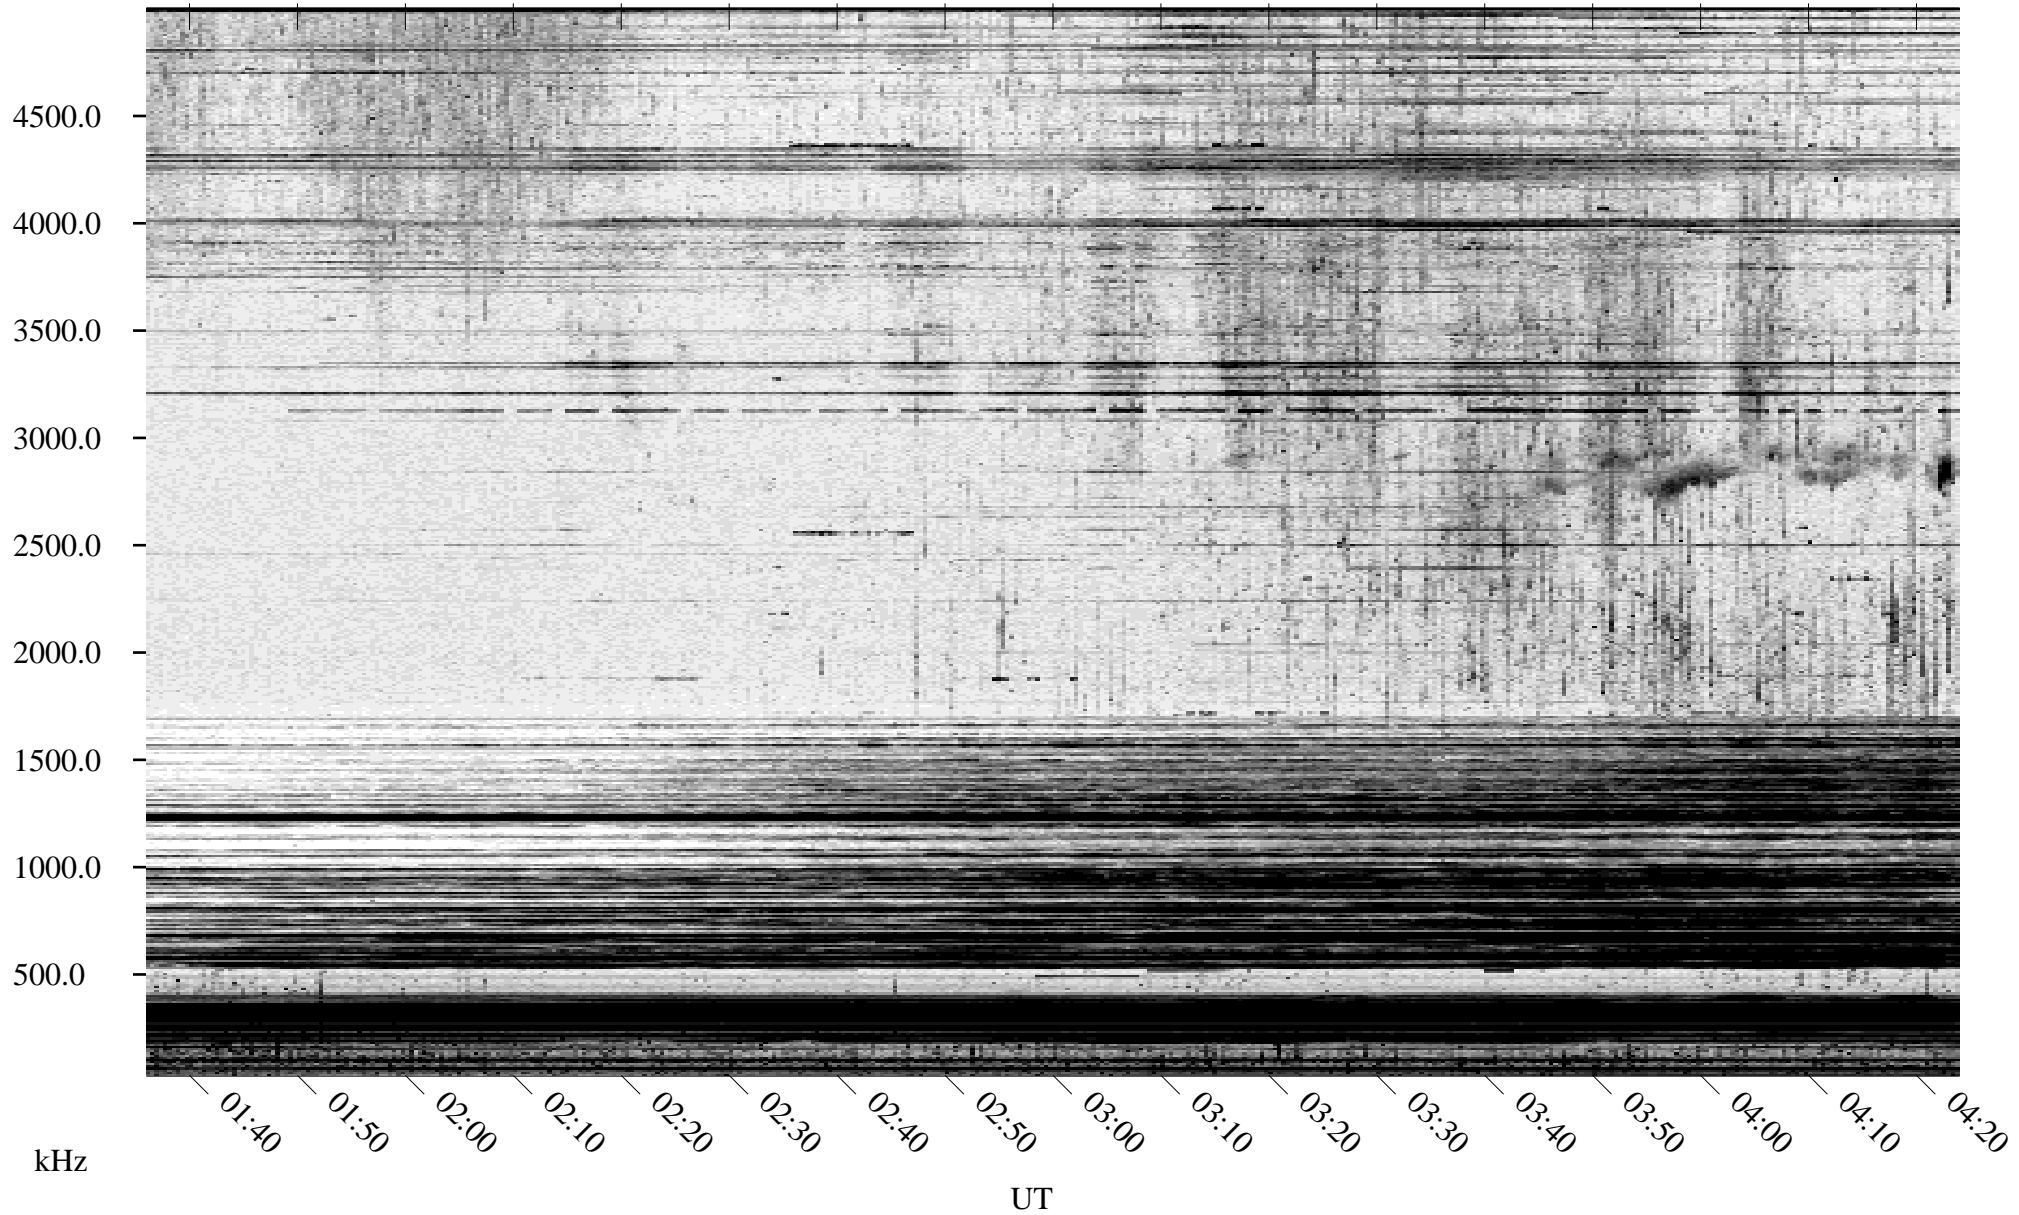

# 09/20/2003 Churchill, Manitoba

Linear Scale    Black = 161    White = 15

ch03263l.r00m max\_12

Page 1

# 09/20/2003 Churchill, Manitoba

Linear Scale    Black = 161    White = 15

ch03263l.r00m max\_12

Page 2

# 09/21/2003 Churchill, Manitoba

Linear Scale    Black = 161    White = 15

ch03263l.r00m max\_12

Page 3

# 09/21/2003 Churchill, Manitoba

Linear Scale    Black = 161    White = 15

ch03263l.r00m max\_12

Page 4