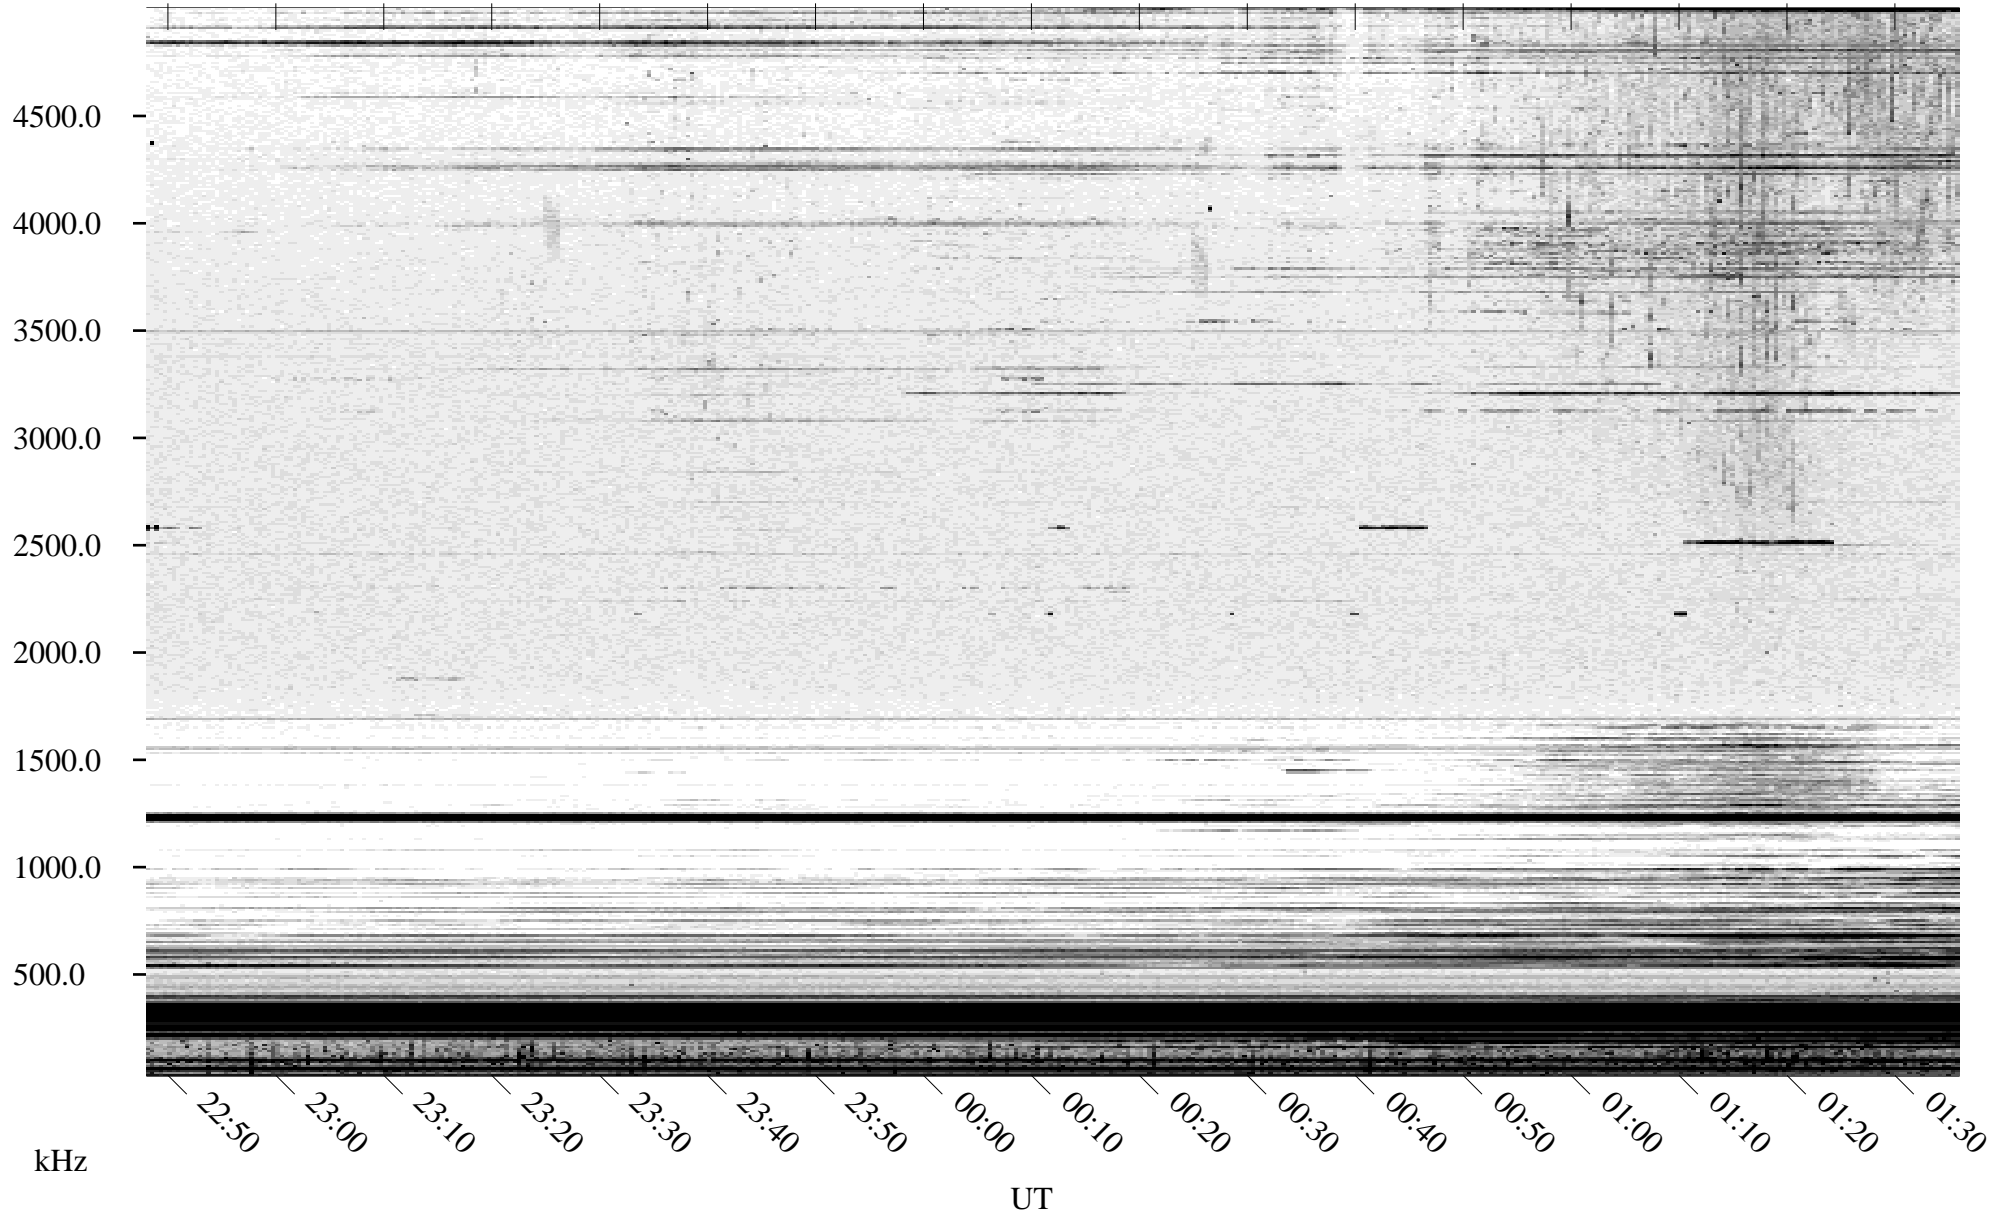

# 09/20/2003 Churchill, Manitoba

Linear Scale    Black = 161    White = 15

ch03263l.r00m max\_12

Page 1

# 09/20/2003 Churchill, Manitoba

Linear Scale    Black = 161    White = 15

ch03263l.r00m max\_12

Page 2

# 09/21/2003 Churchill, Manitoba

Linear Scale    Black = 161    White = 15

ch03263l.r00m max\_12

Page 3

# 09/21/2003 Churchill, Manitoba

Linear Scale    Black = 161    White = 15

ch03263l.r00m max\_12

Page 4