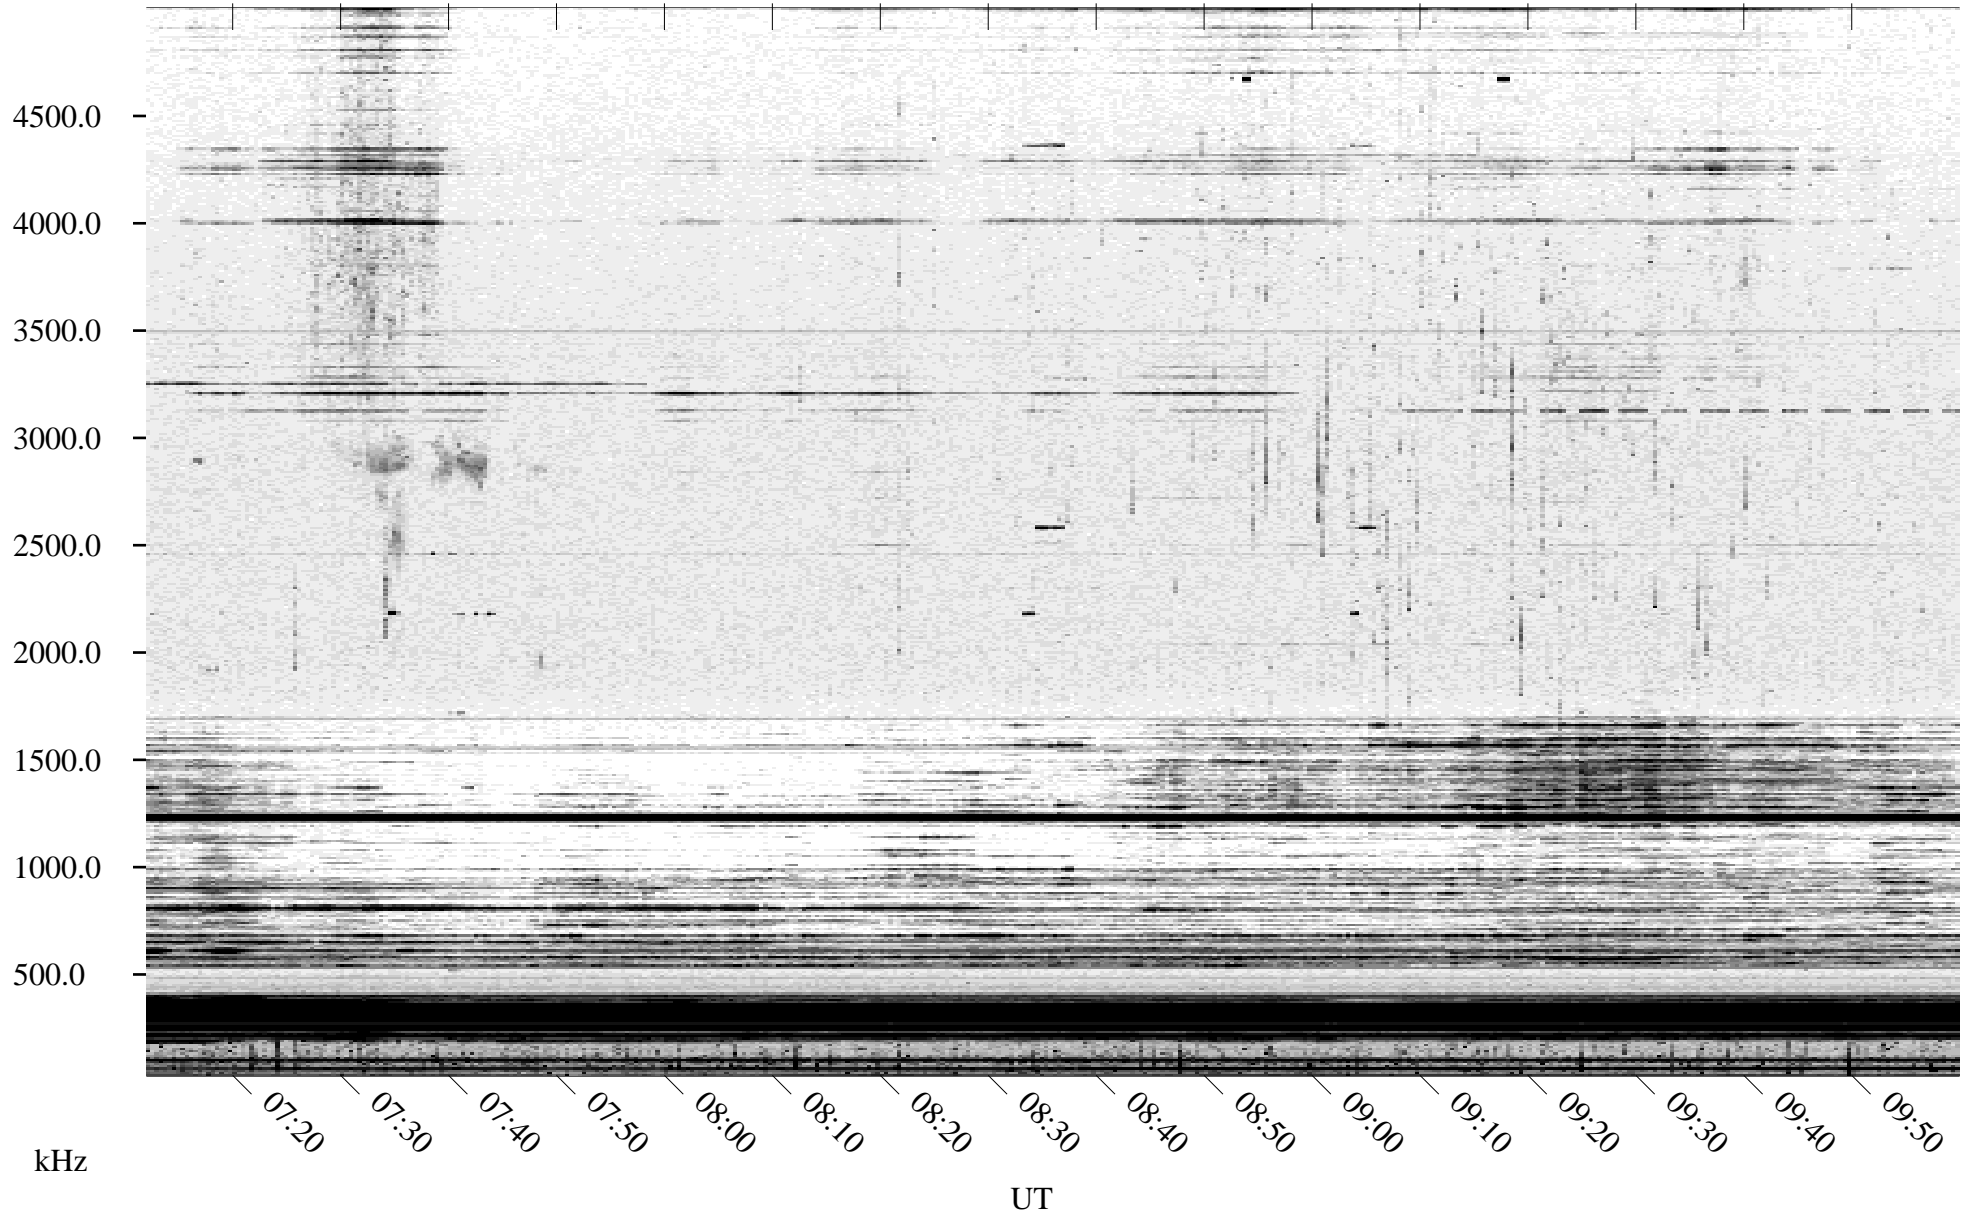

# 09/20/2003 Churchill, Manitoba

Linear Scale    Black = 161    White = 15

ch03263l.r00m max\_12

Page 1

# 09/21/2003 Churchill, Manitoba

Linear Scale    Black = 161    White = 15

ch03263l.r00m max\_12

Page 4

# 09/21/2003 Churchill, Manitoba

Linear Scale    Black = 161    White = 15

ch03263l.r00m max\_12

Page 5

# 09/21/2003 Churchill, Manitoba

Linear Scale    Black = 161    White = 15

ch03263l.r00m max\_12

Page 6