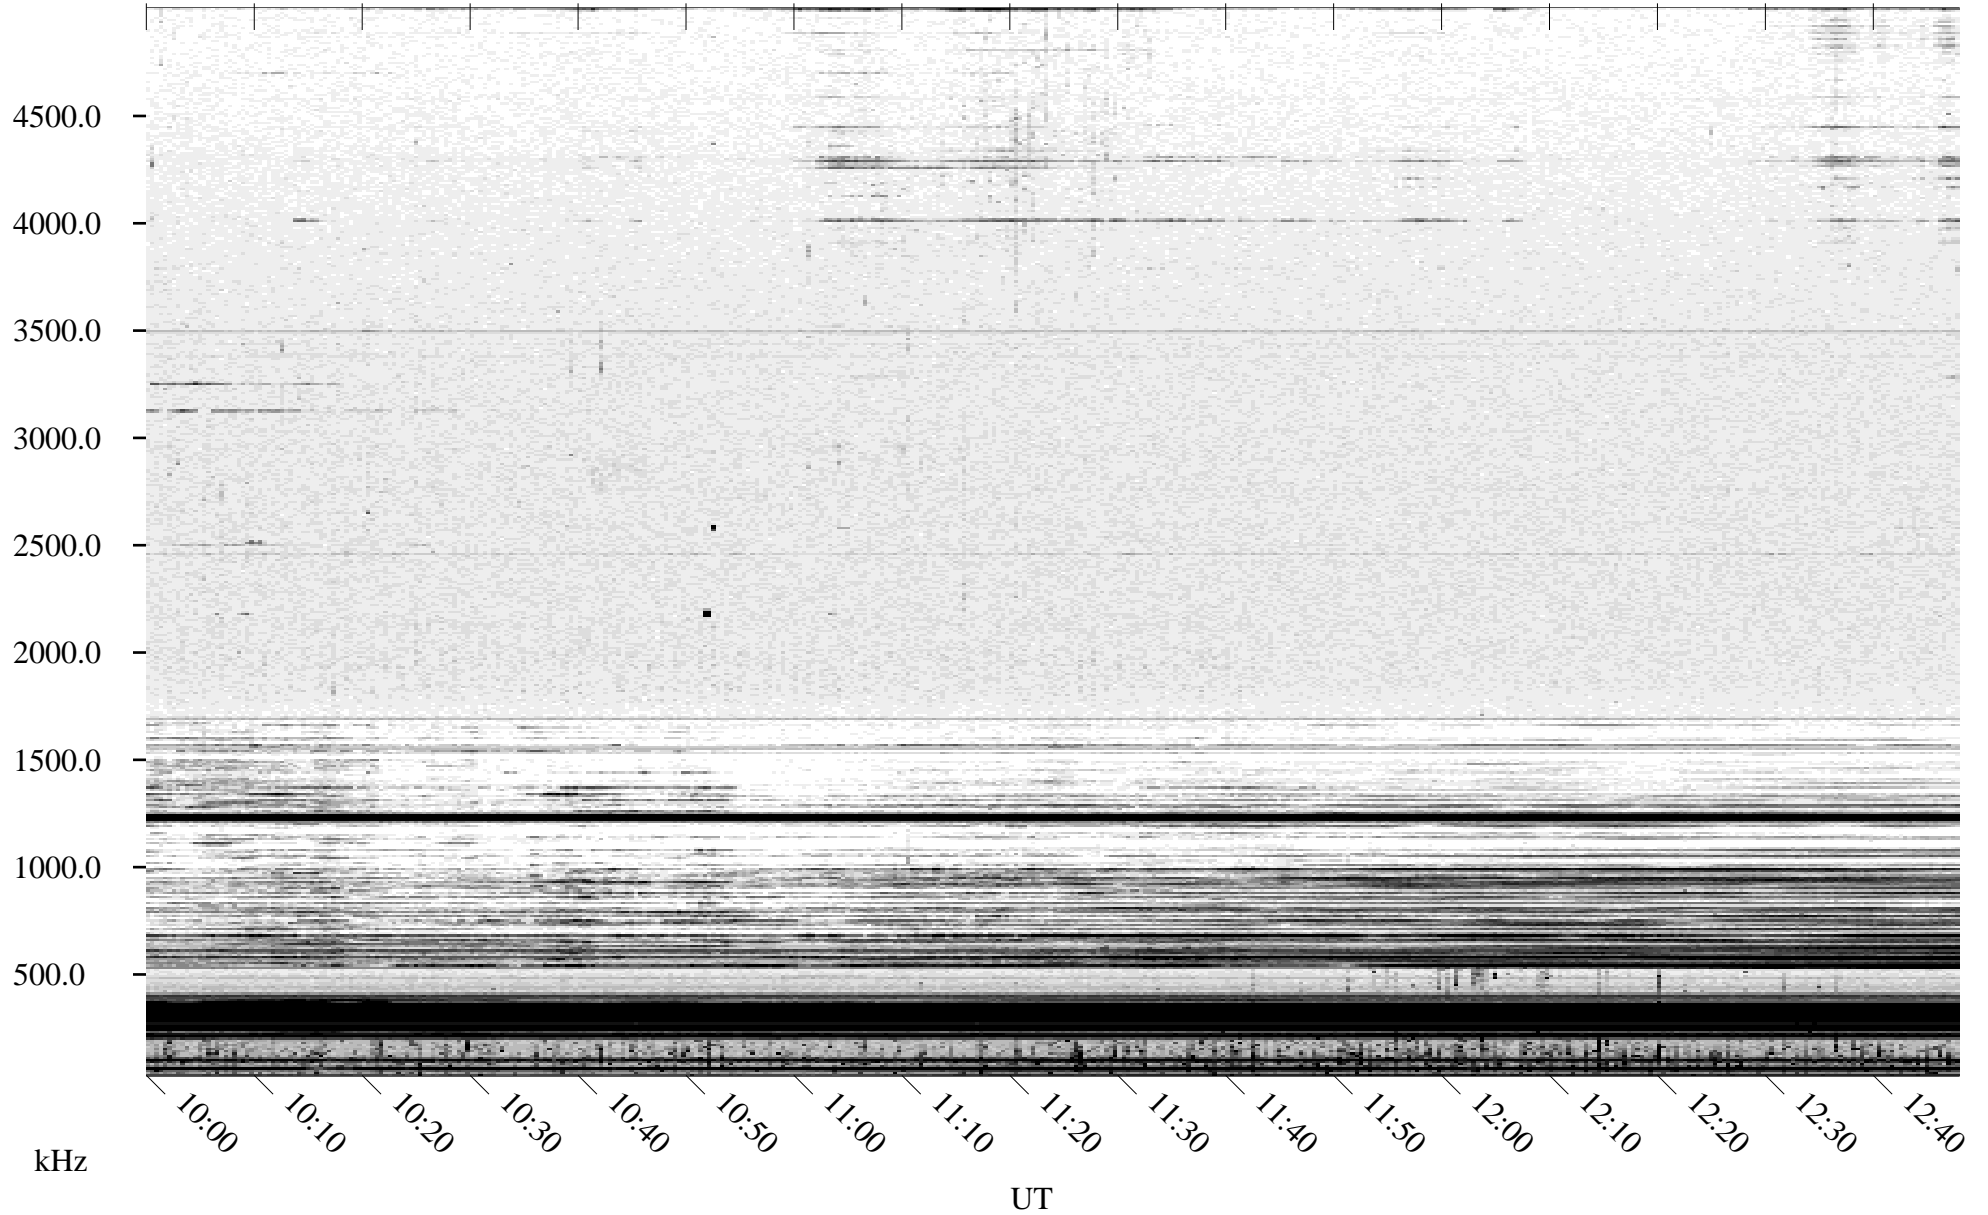

# 09/21/2003 Churchill, Manitoba

Linear Scale    Black = 161    White = 15

ch03263l.r00m max\_12

Page 4

# 09/21/2003 Churchill, Manitoba

Linear Scale    Black = 161    White = 15

ch03263l.r00m max\_12

Page 5

# 09/21/2003 Churchill, Manitoba

Linear Scale    Black = 161    White = 15

ch03263l.r00m max\_12

Page 6

# 09/21/2003 Churchill, Manitoba

Linear Scale    Black = 161    White = 15

ch03263l.r00m max\_12

Page 7

09/21/2003 Churchill, Manitoba

Linear Scale

Black = 161

White = 15