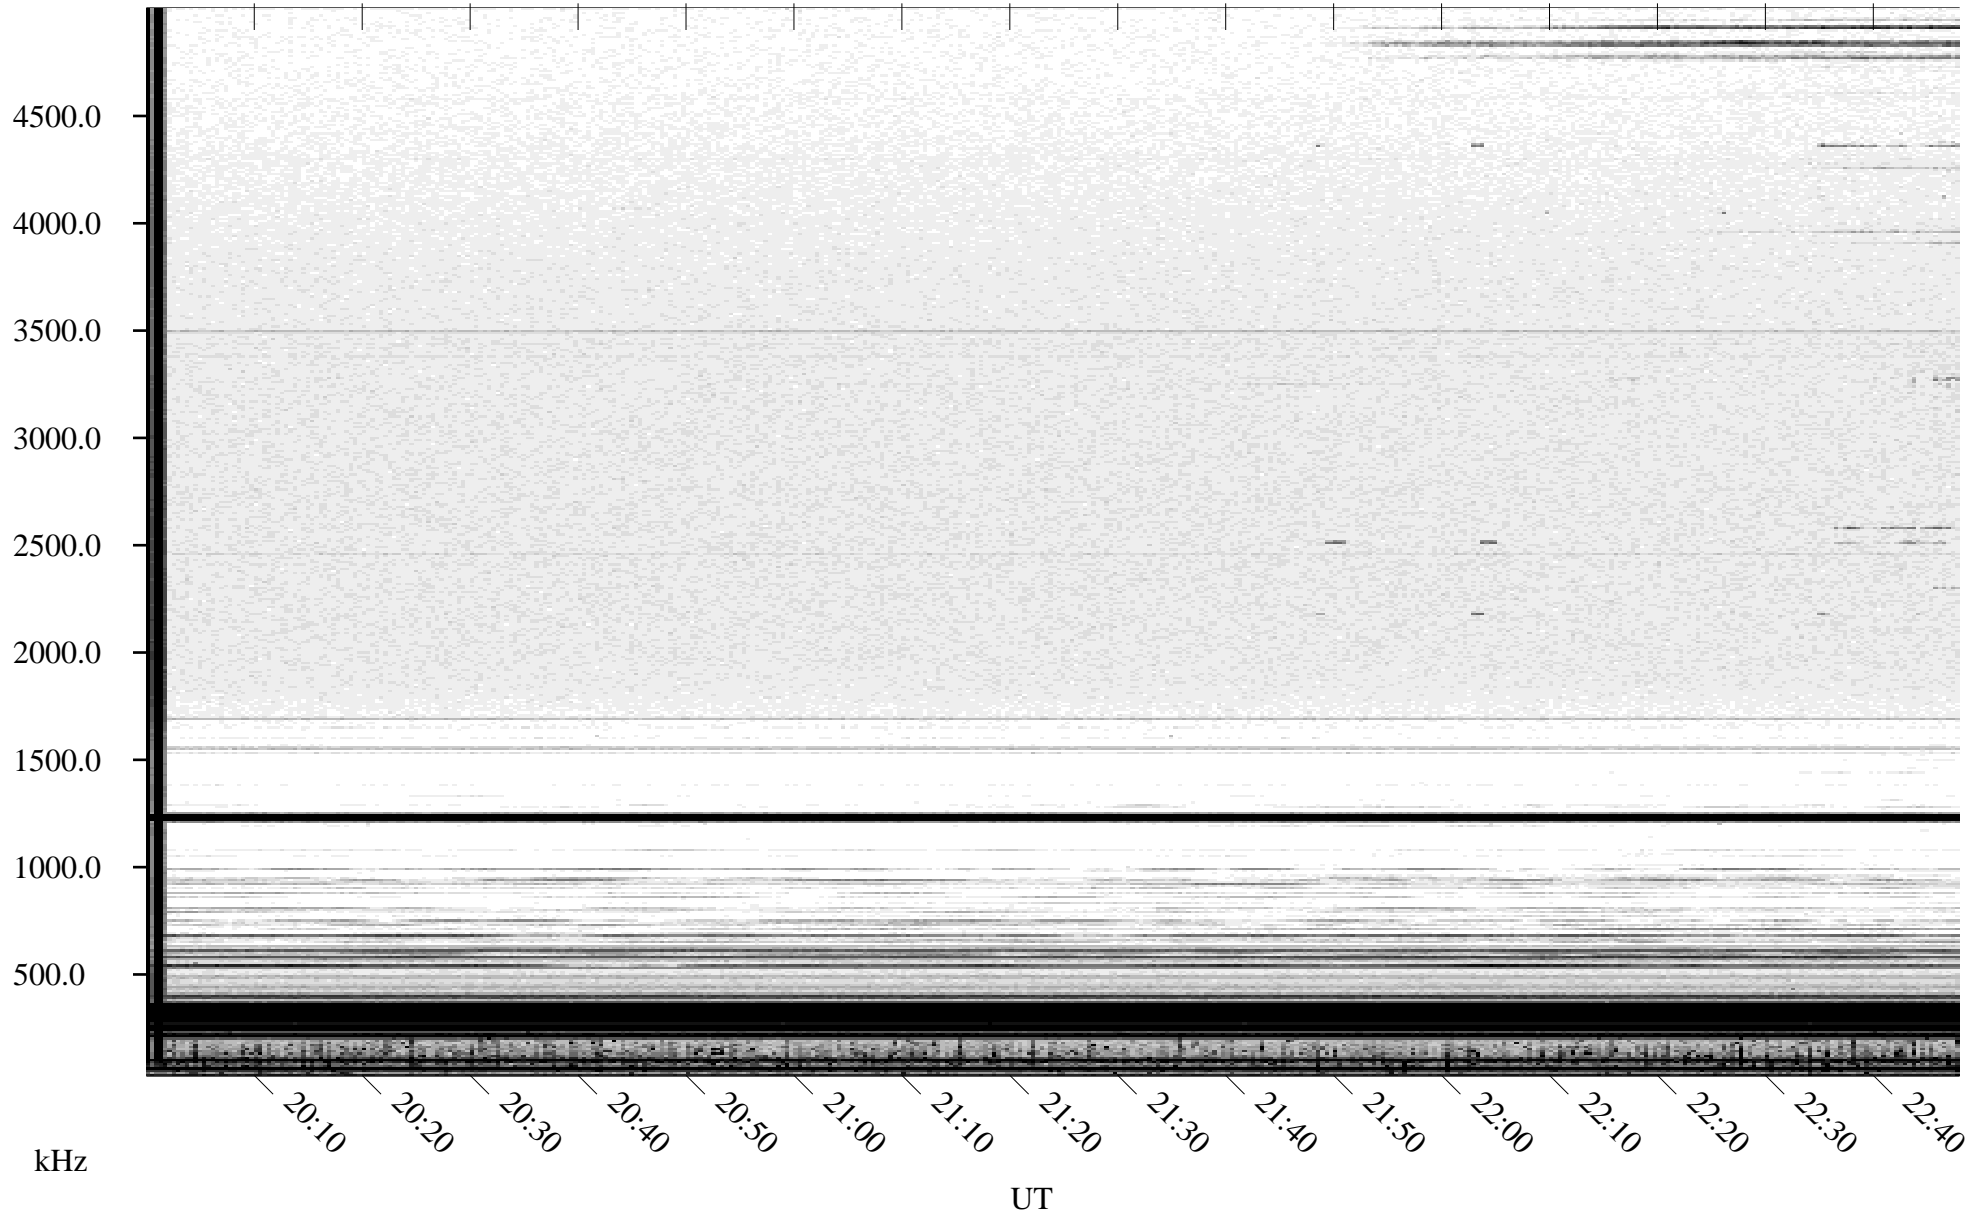

09/21/2003 Churchill, Manitoba

Linear Scale Black = 161 White = 15

ch03264l.r00m max_12

Page 1

09/21/2003 Churchill, Manitoba

Linear Scale Black = 161 White = 15

ch03264l.r00m max_12

Page 2

09/22/2003 Churchill, Manitoba

Linear Scale Black = 161 White = 15

ch03264l.r00m max_12

Page 3

09/22/2003 Churchill, Manitoba

Linear Scale Black = 161 White = 15

ch03264l.r00m max_12

Page 4

09/22/2003 Churchill, Manitoba

Linear Scale Black = 161 White = 15

ch03264l.r00m max_12

09/22/2003 Churchill, Manitoba

Linear Scale Black = 161 White = 15

ch03264l.r00m max_12

Page 6

09/22/2003 Churchill, Manitoba

Linear Scale Black = 161 White = 15

ch03264l.r00m max_12

Page 7

09/22/2003 Churchill, Manitoba

Linear Scale Black = 161 White = 15

ch03264l.r00m max_12

Page 8