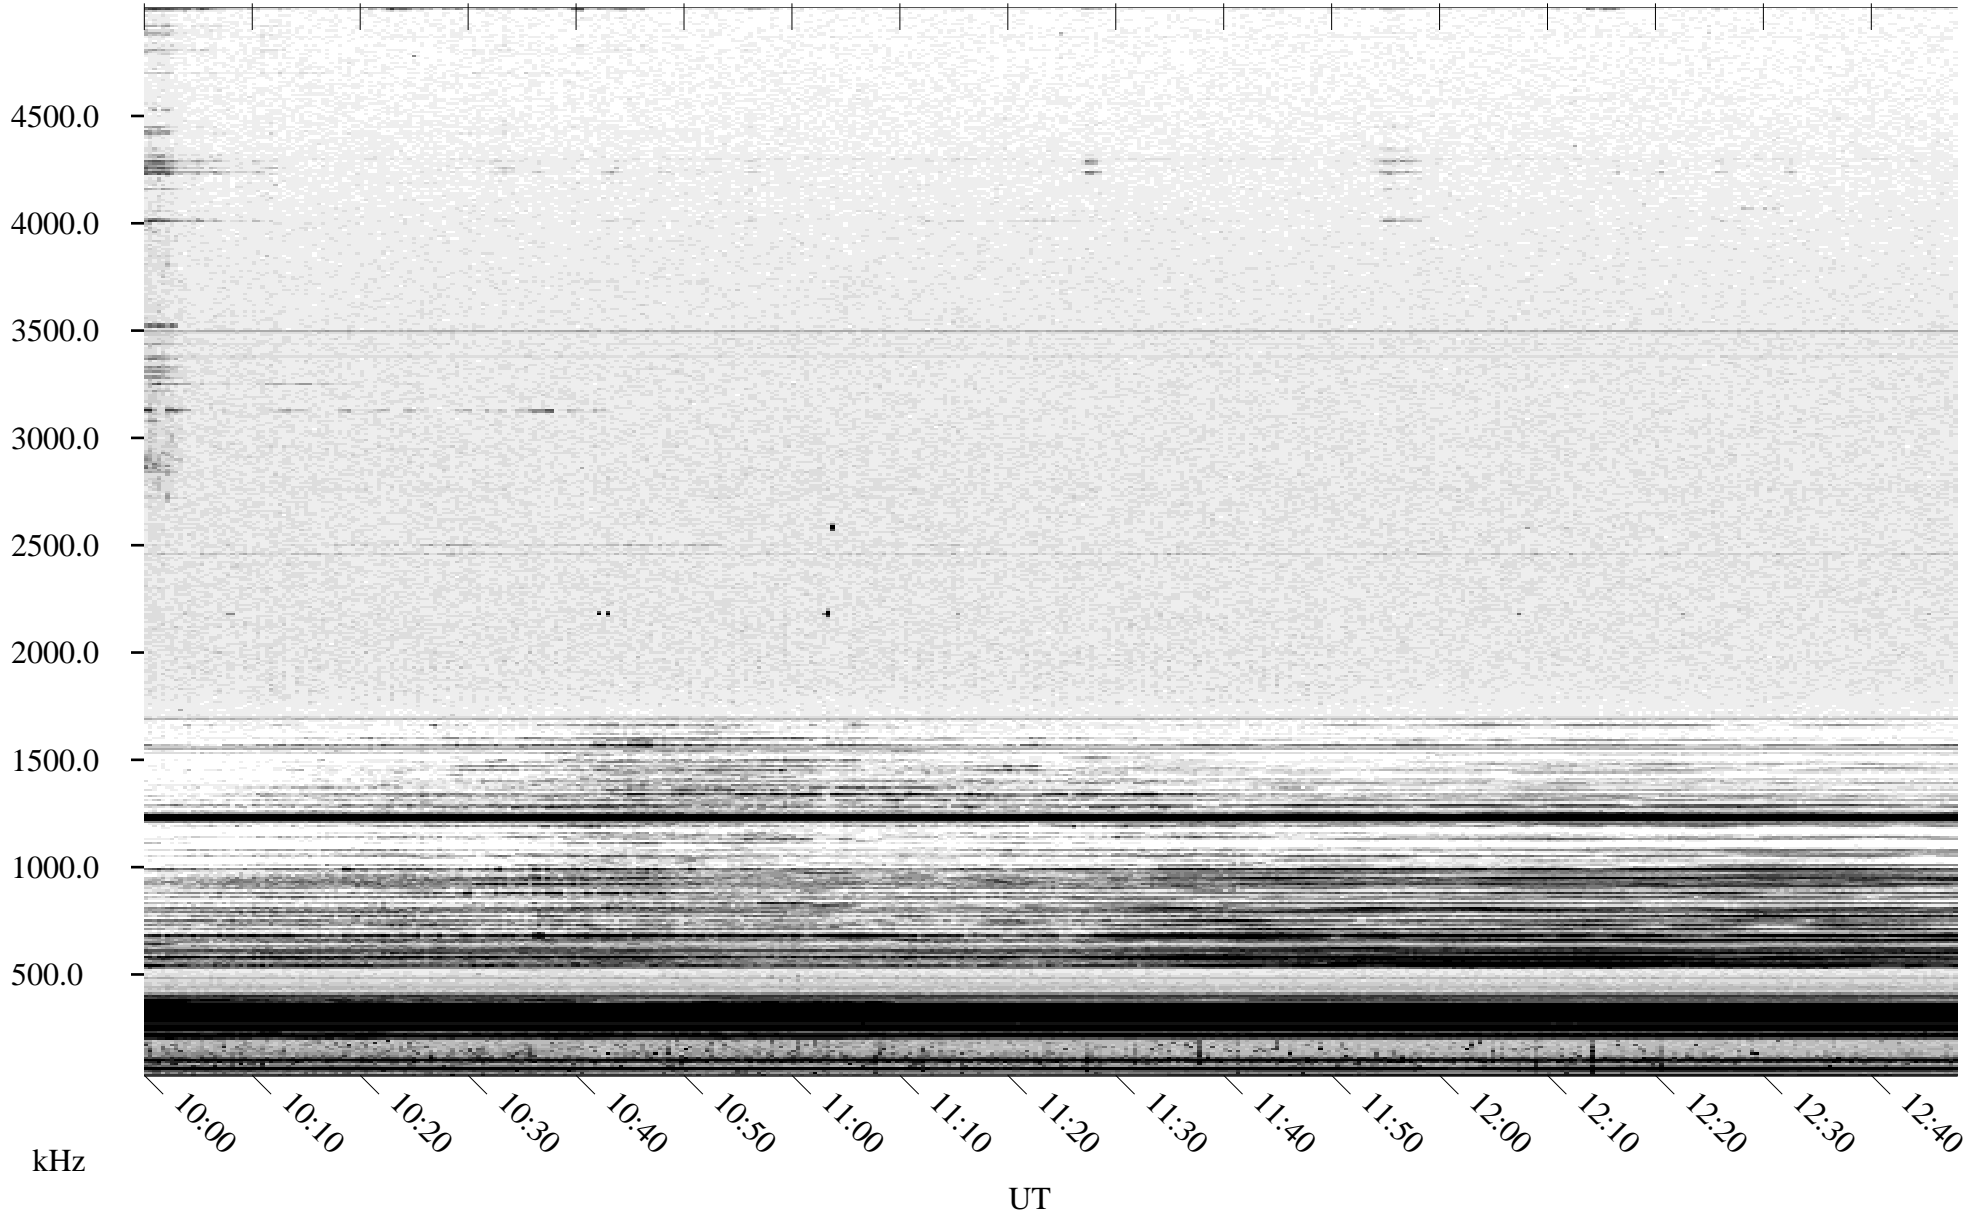

09/22/2003 Churchill, Manitoba

Linear Scale Black = 161 White = 15

ch03264l.r00m max_12

09/22/2003 Churchill, Manitoba

Linear Scale Black = 161 White = 15

ch03264l.r00m max_12

Page 6

09/22/2003 Churchill, Manitoba

Linear Scale Black = 161 White = 15

ch03264l.r00m max_12

Page 7

09/22/2003 Churchill, Manitoba

Linear Scale Black = 161 White = 15

ch03264l.r00m max_12

Page 8