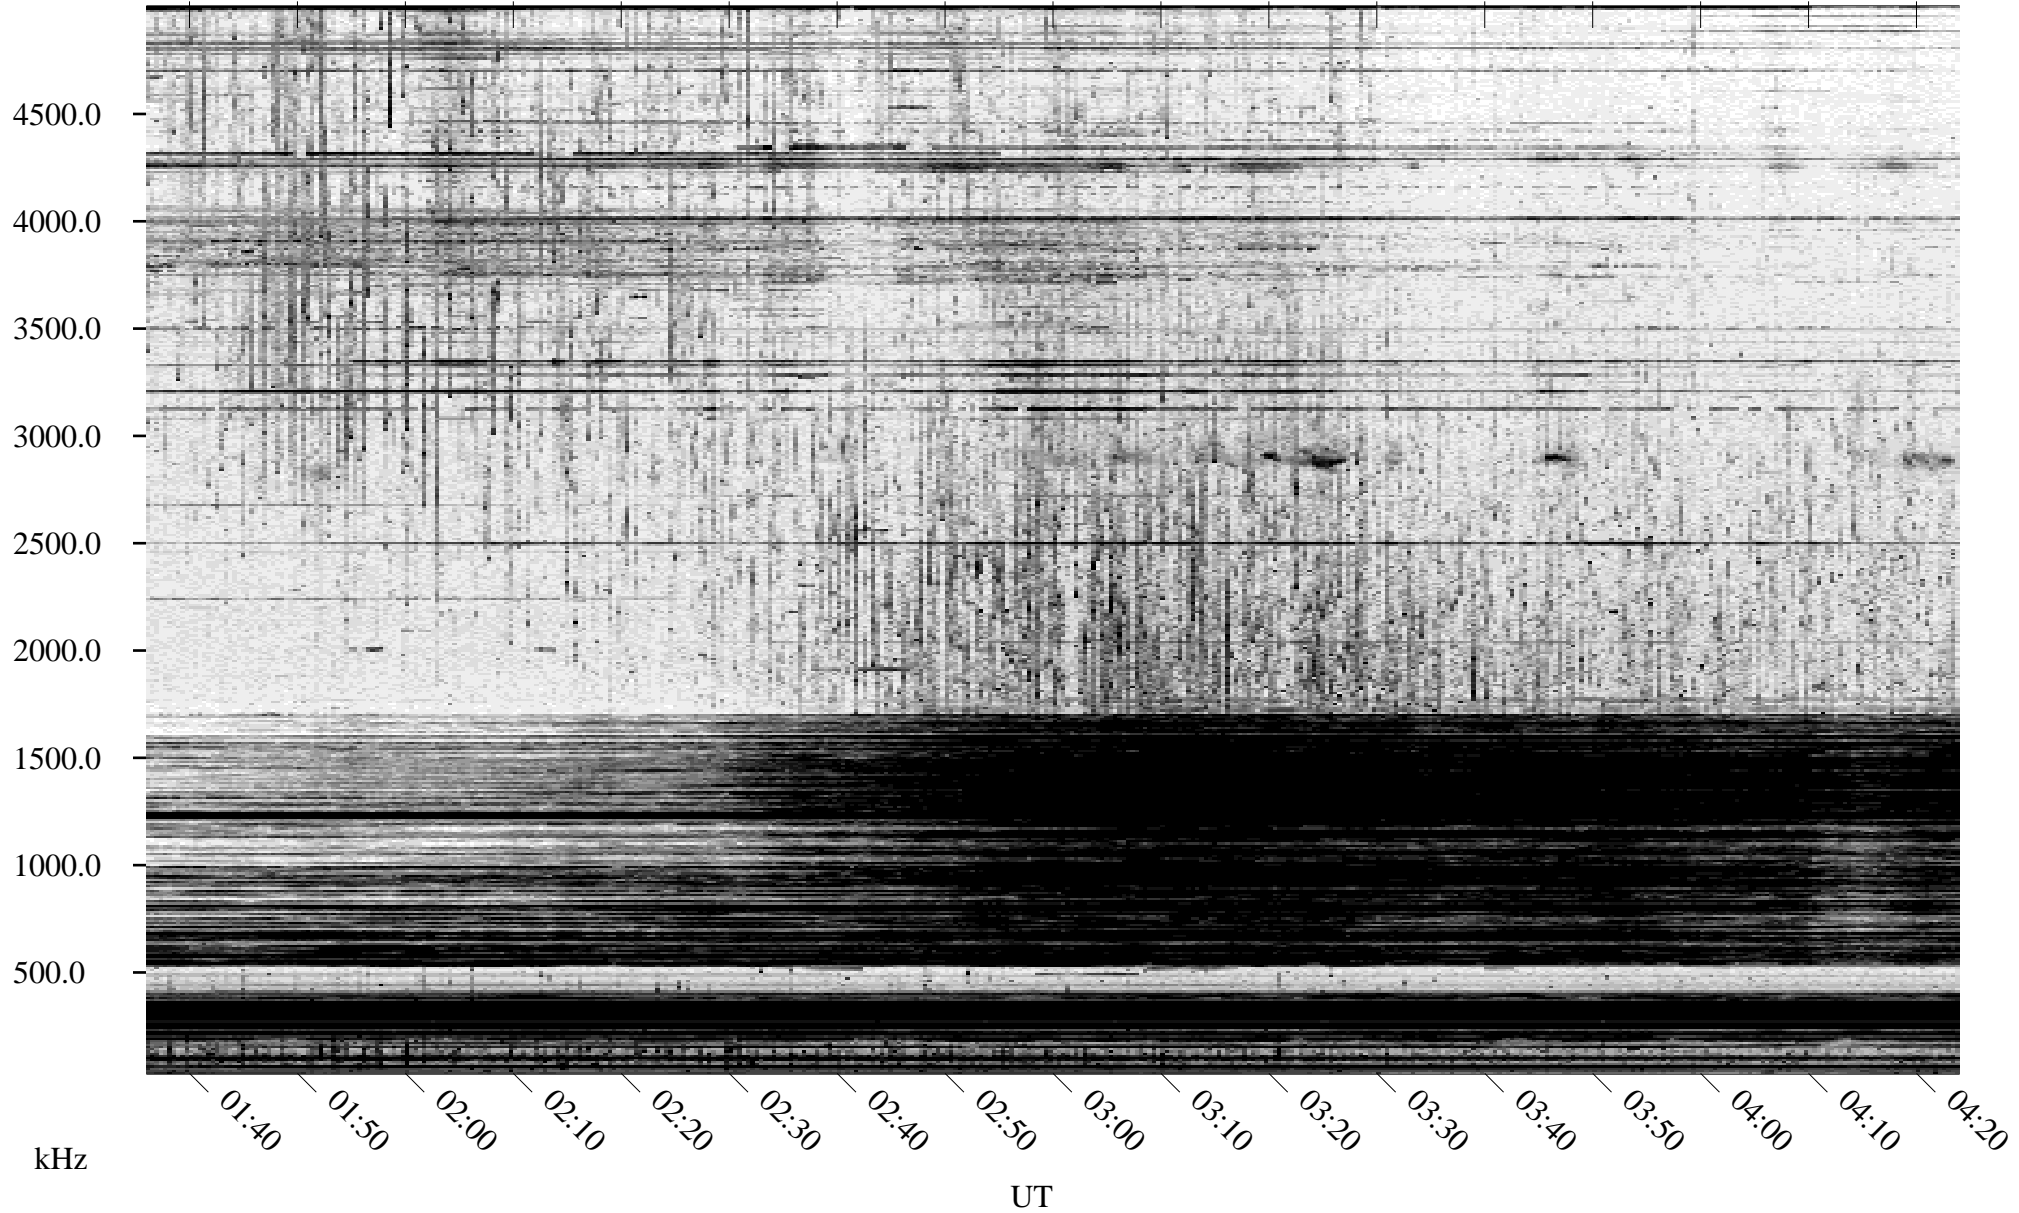

09/21/2003 Churchill, Manitoba

Linear Scale Black = 161 White = 15

ch03264l.r00m max_12

Page 1

09/21/2003 Churchill, Manitoba

Linear Scale Black = 161 White = 15

ch03264l.r00m max_12

Page 2

09/22/2003 Churchill, Manitoba

Linear Scale Black = 161 White = 15

ch03264l.r00m max_12

Page 3

09/22/2003 Churchill, Manitoba

Linear Scale Black = 161 White = 15

ch03264l.r00m max_12

Page 4

09/22/2003 Churchill, Manitoba

Linear Scale Black = 161 White = 15

ch03264l.r00m max_12

09/22/2003 Churchill, Manitoba

Linear Scale Black = 161 White = 15

ch03264l.r00m max_12

Page 6

09/22/2003 Churchill, Manitoba

Linear Scale Black = 161 White = 15

ch03264l.r00m max_12

Page 7

09/22/2003 Churchill, Manitoba

Linear Scale Black = 161 White = 15

ch03264l.r00m max_12

Page 8