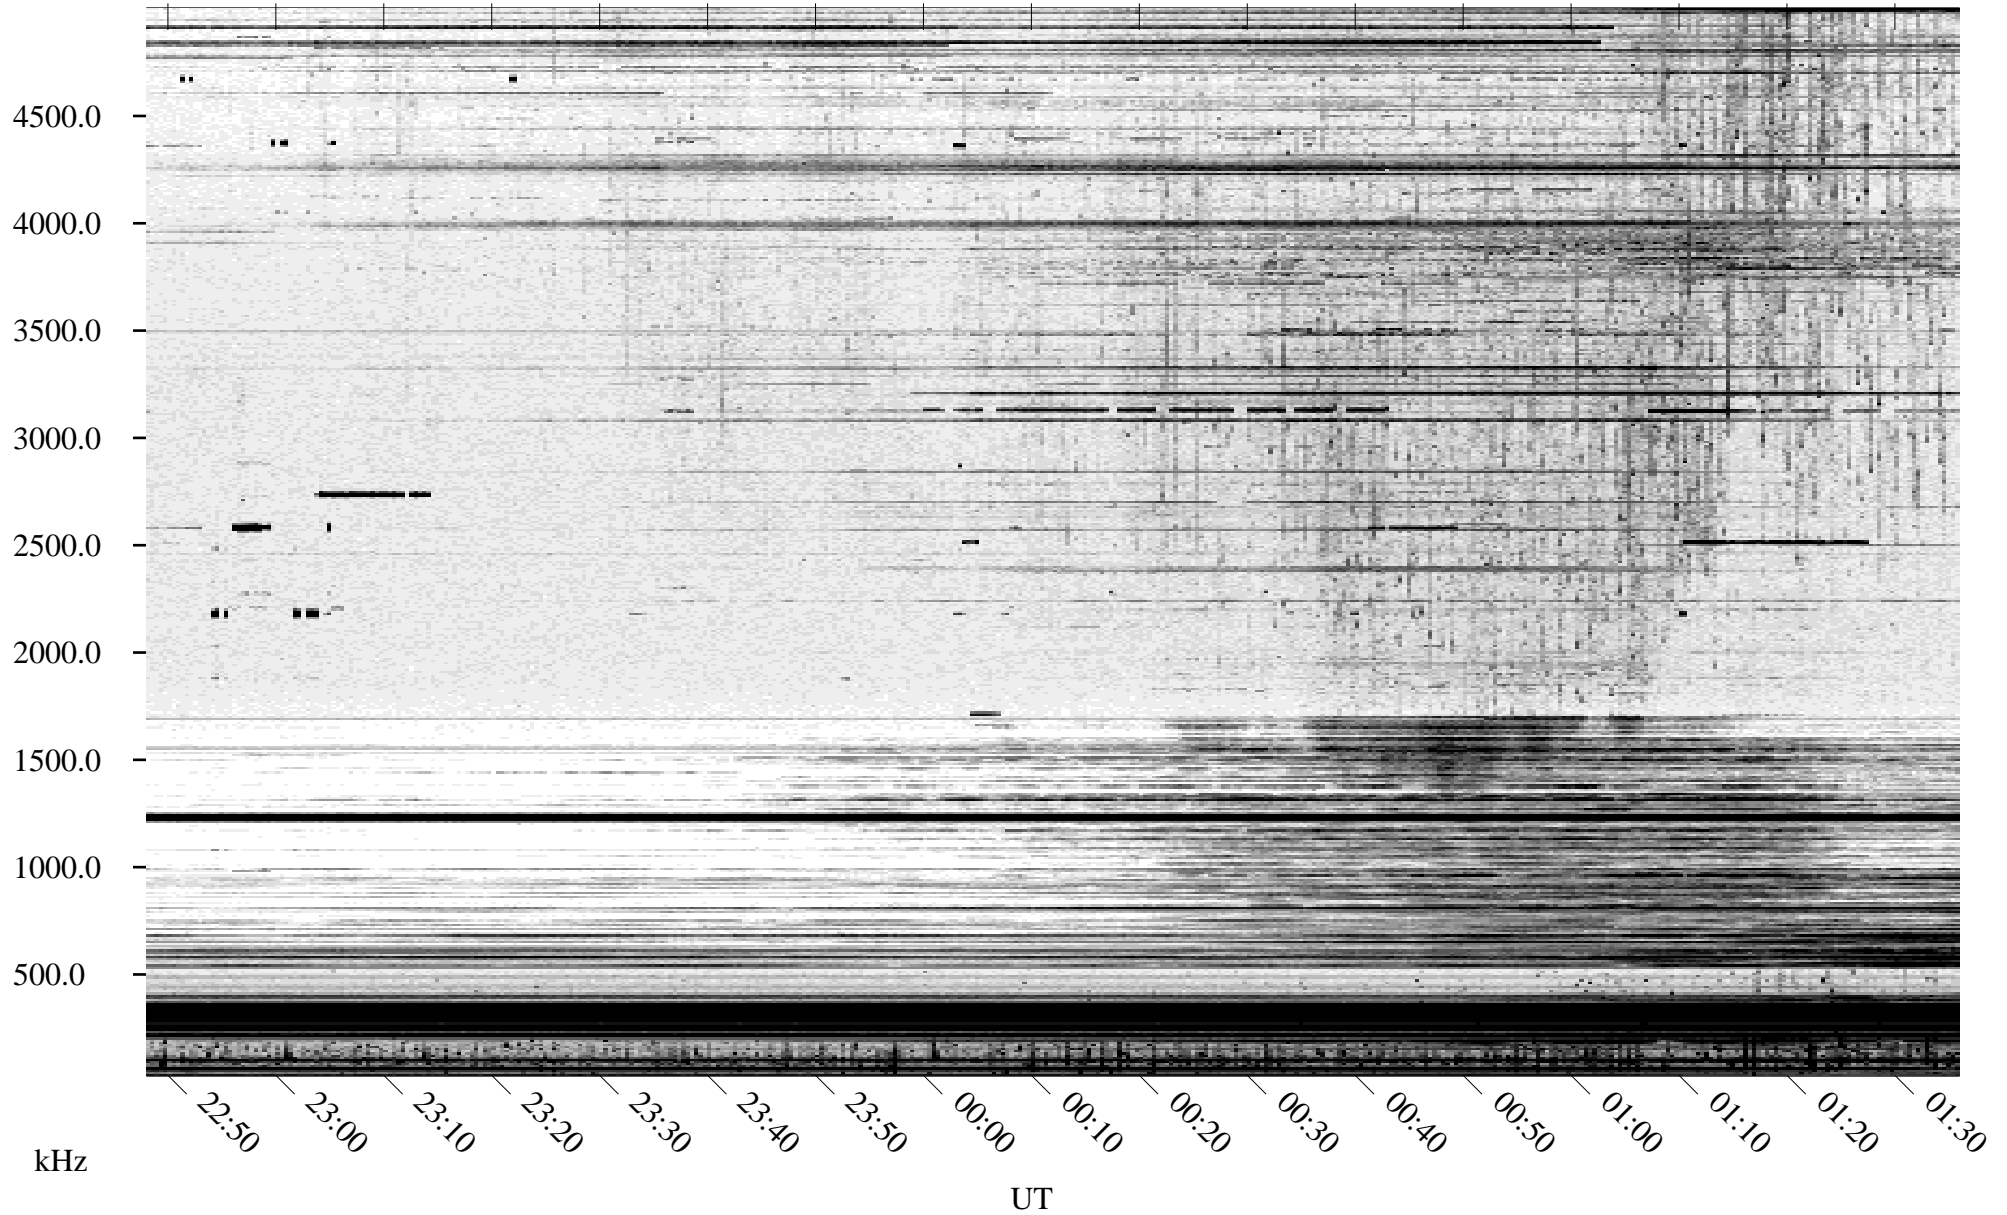

09/21/2003 Churchill, Manitoba

Linear Scale Black = 161 White = 15

ch03264l.r00m max_12

Page 1

09/21/2003 Churchill, Manitoba

Linear Scale Black = 161 White = 15

ch03264l.r00m max_12

Page 2

09/22/2003 Churchill, Manitoba

Linear Scale Black = 161 White = 15

ch03264l.r00m max_12

Page 3

09/22/2003 Churchill, Manitoba

Linear Scale Black = 161 White = 15

ch03264l.r00m max_12

Page 4

09/22/2003 Churchill, Manitoba

Linear Scale Black = 161 White = 15

ch03264l.r00m max_12

09/22/2003 Churchill, Manitoba

Linear Scale Black = 161 White = 15

ch03264l.r00m max_12

Page 6

09/22/2003 Churchill, Manitoba

Linear Scale Black = 161 White = 15

ch03264l.r00m max_12

Page 7

09/22/2003 Churchill, Manitoba

Linear Scale Black = 161 White = 15

ch03264l.r00m max_12

Page 8