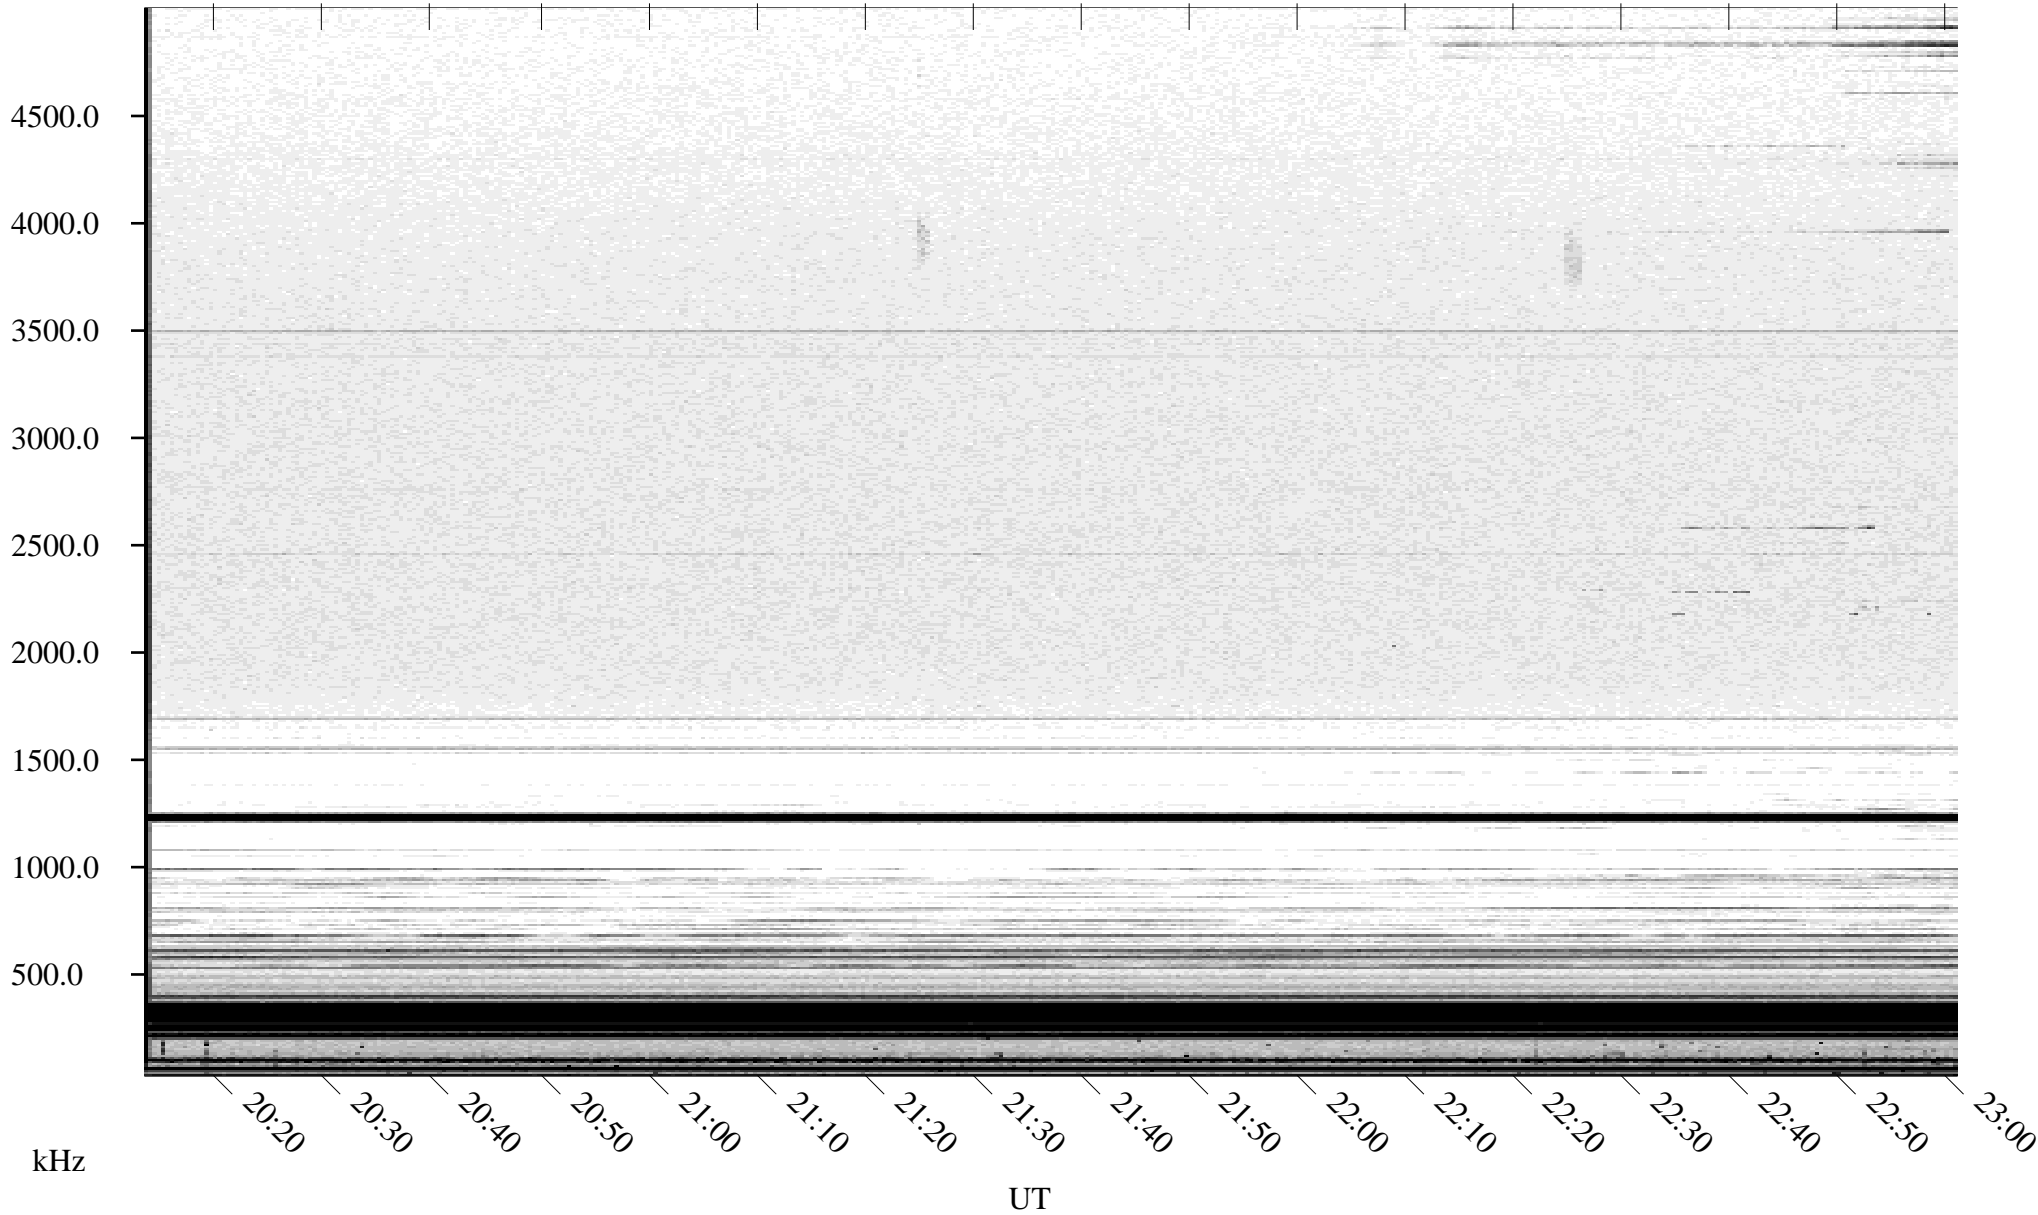

09/22/2003 Churchill, Manitoba

Linear Scale Black = 161 White = 15

ch03265l.r01m max_12

Page 1

09/22/2003 Churchill, Manitoba

Linear Scale Black = 161 White = 15

ch03265l.r01m max_12

Page 2

09/23/2003 Churchill, Manitoba

Linear Scale Black = 161 White = 15

ch03265l.r01m max_12

Page 3