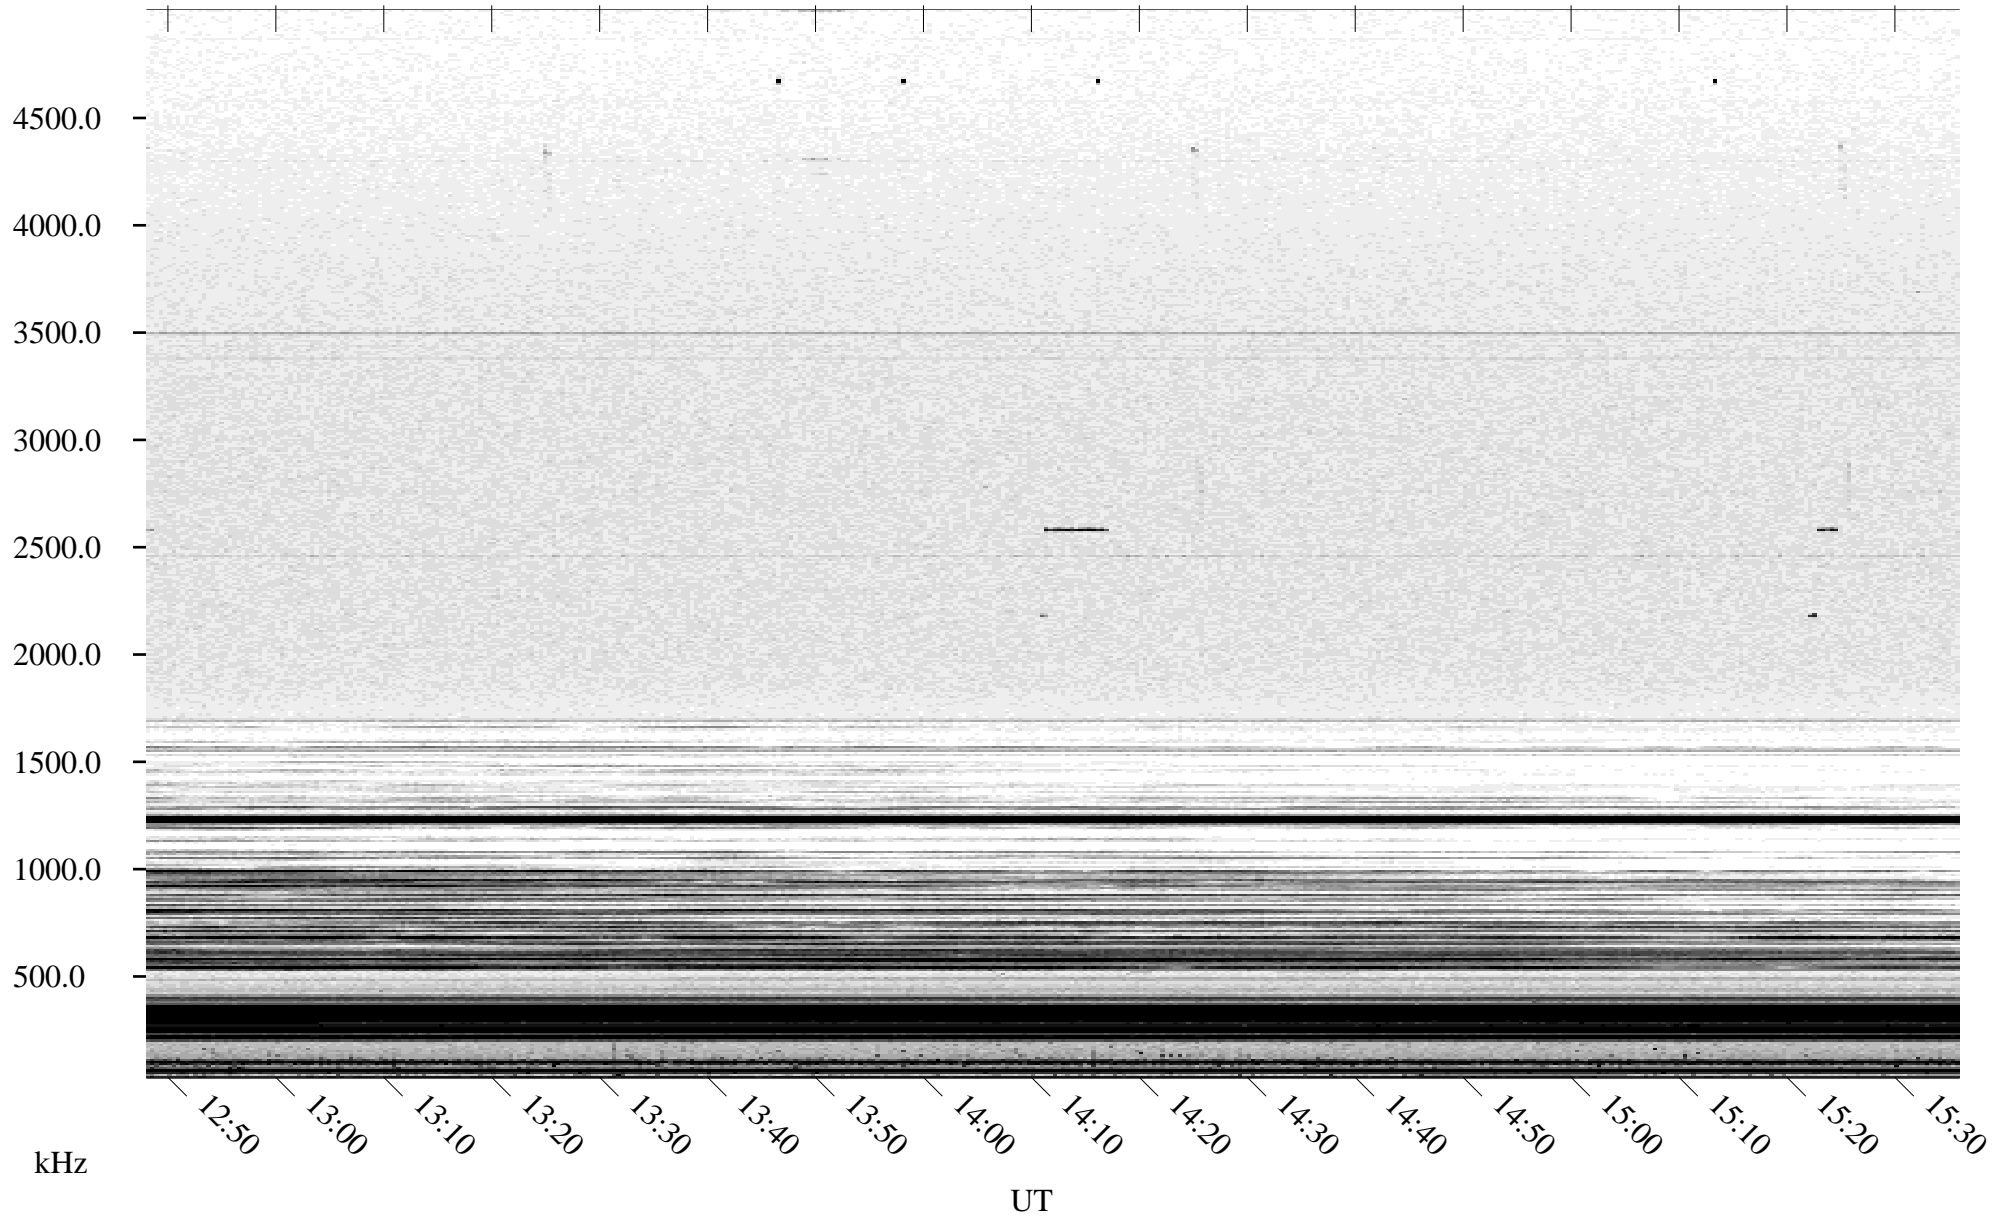

09/25/2003 Churchill, Manitoba

Linear Scale Black = 161 White = 15

ch03267l.r00m max_12

Page 5

09/25/2003 Churchill, Manitoba

Linear Scale Black = 161 White = 15

ch03267l.r00m max_12

Page 6

09/25/2003 Churchill, Manitoba

Linear Scale Black = 161 White = 15

ch03267l.r00m max_12

Page 7

09/25/2003 Churchill, Manitoba

Linear Scale

Black = 161

White = 15