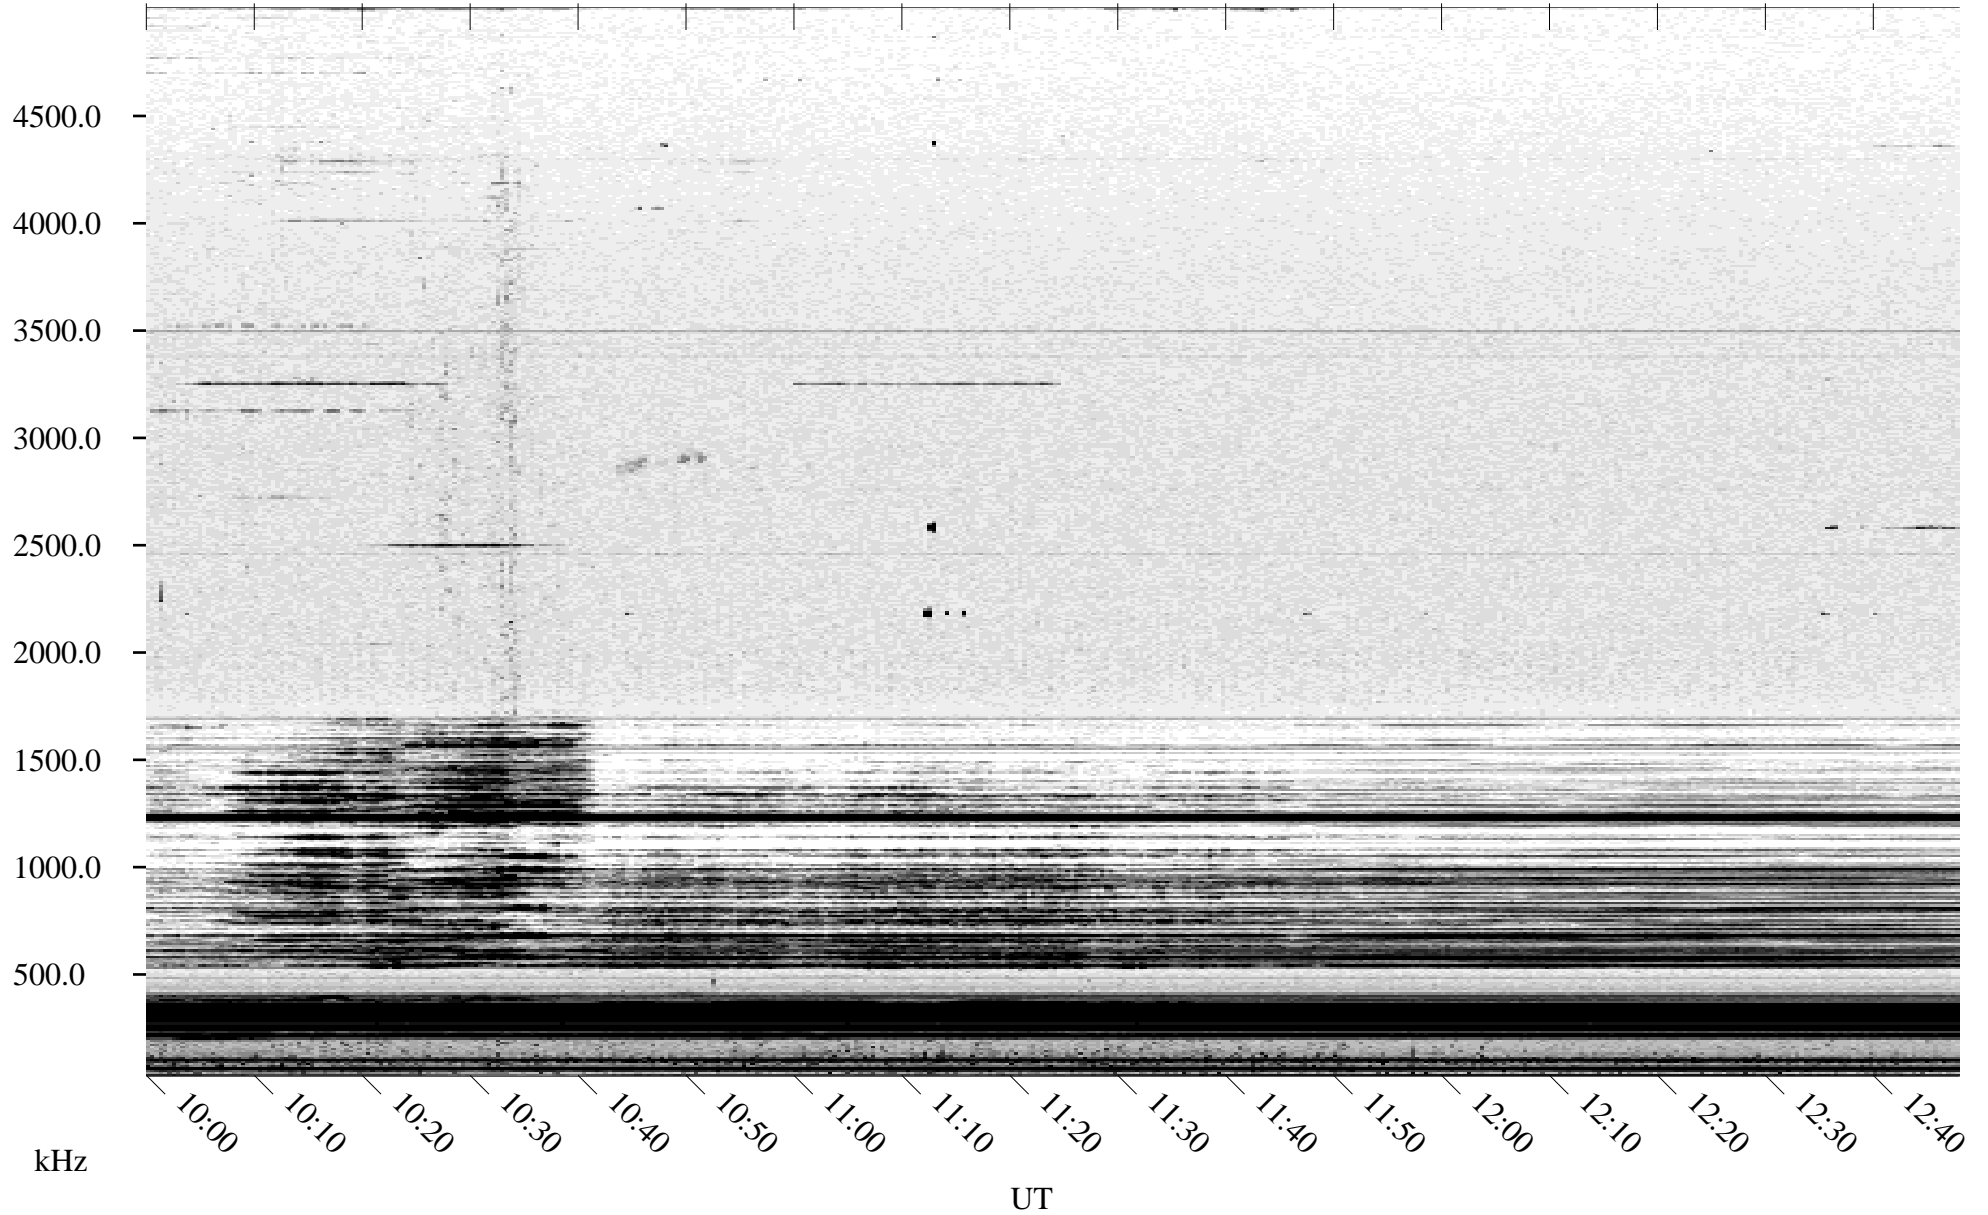

09/25/2003 Churchill, Manitoba

Linear Scale Black = 161 White = 15

ch03267l.r00m max_12

Page 3

09/25/2003 Churchill, Manitoba

Linear Scale Black = 161 White = 15

ch03267l.r00m max_12

Page 4

09/25/2003 Churchill, Manitoba

Linear Scale Black = 161 White = 15

ch03267l.r00m max_12

Page 5

09/25/2003 Churchill, Manitoba

Linear Scale Black = 161 White = 15

ch03267l.r00m max_12

Page 6

09/25/2003 Churchill, Manitoba

Linear Scale Black = 161 White = 15

ch03267l.r00m max_12

Page 7

09/25/2003 Churchill, Manitoba

Linear Scale

Black = 161

White = 15