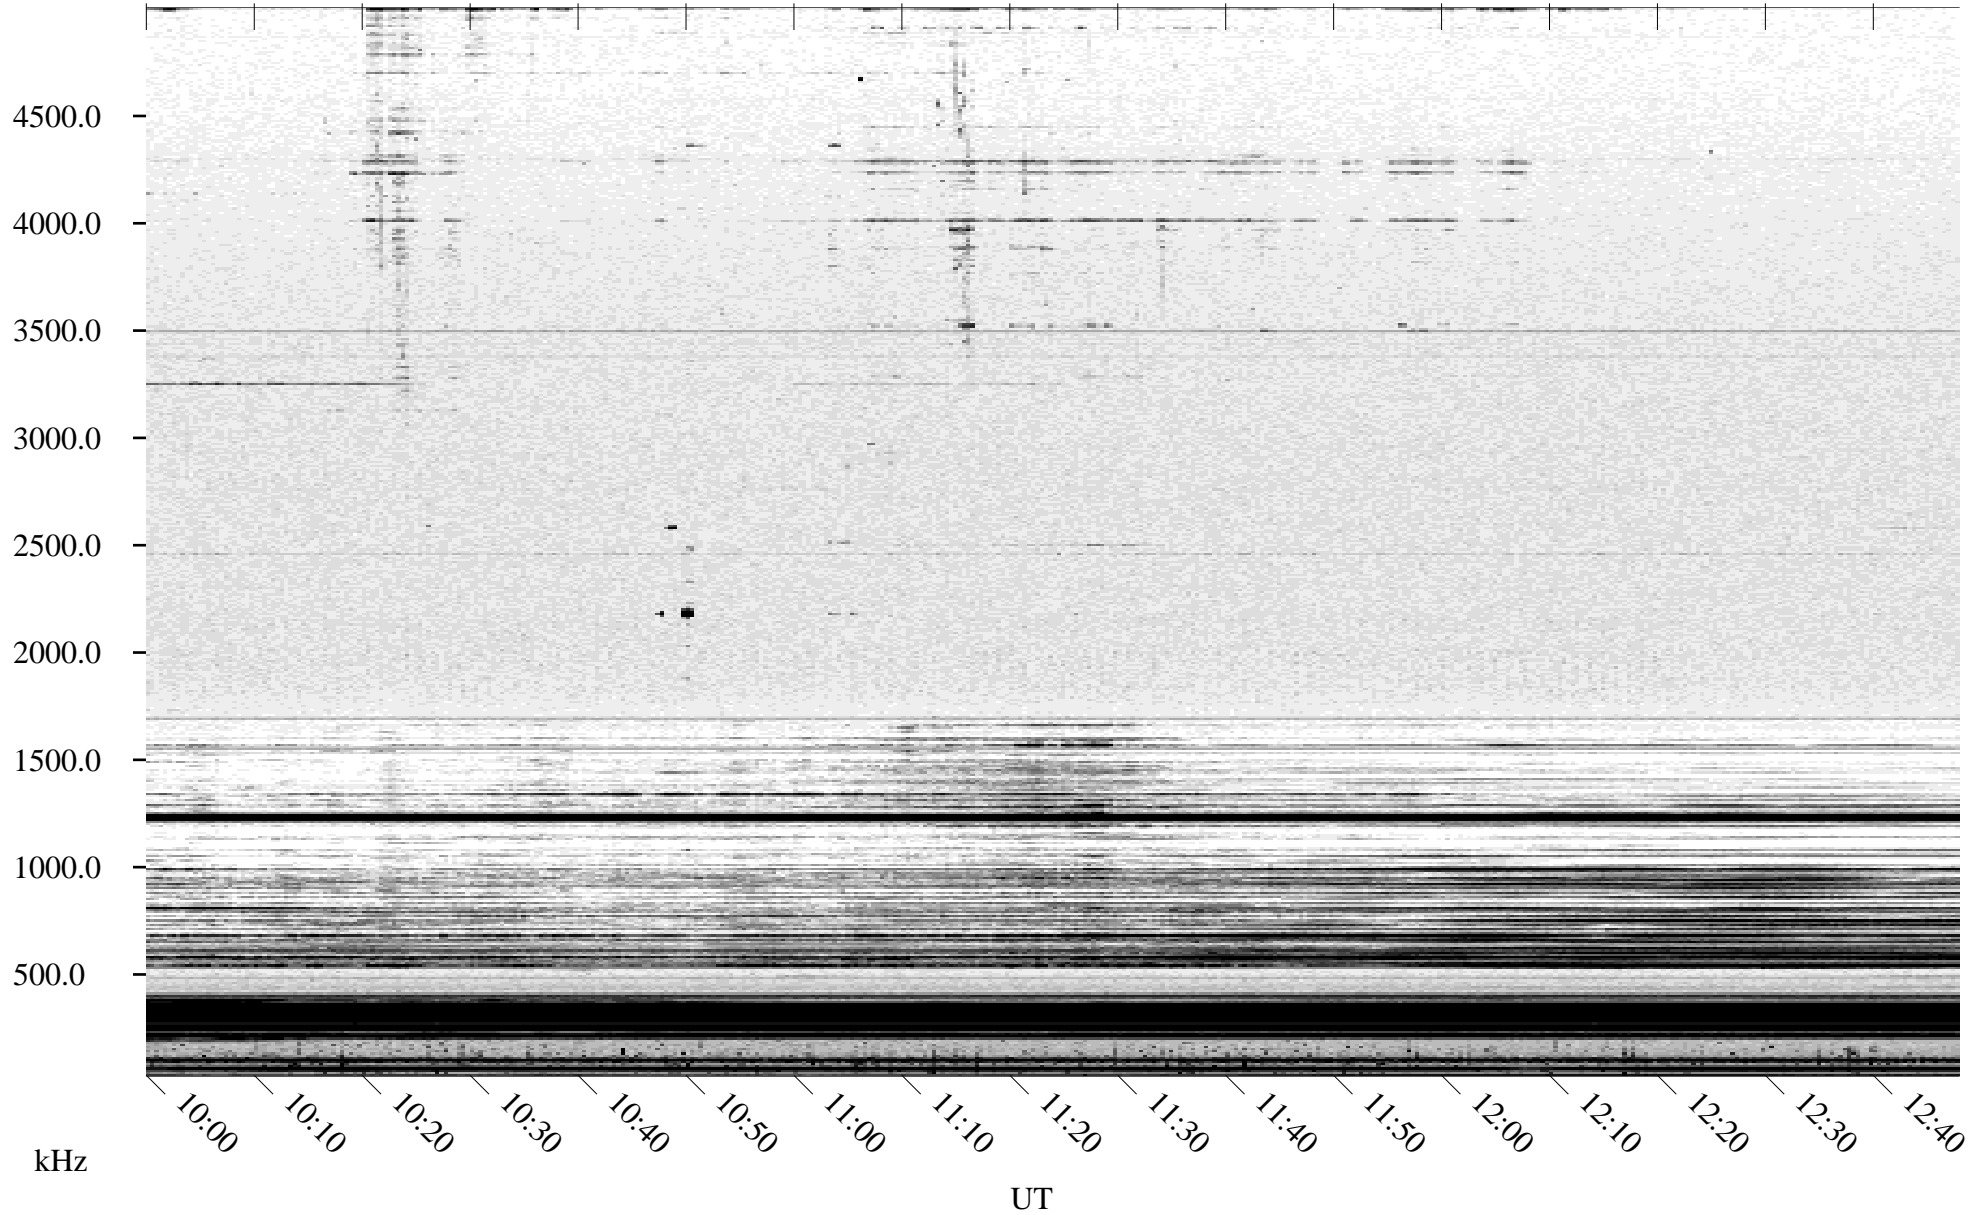

09/25/2003 Churchill, Manitoba

Linear Scale Black = 161 White = 15

ch03268l.r00m max_12

Page 1

09/25/2003 Churchill, Manitoba

Linear Scale Black = 161 White = 15

ch03268l.r00m max_12

Page 2

09/26/2003 Churchill, Manitoba

Linear Scale Black = 161 White = 15

ch03268l.r00m max_12

Page 3

09/26/2003 Churchill, Manitoba

Linear Scale Black = 161 White = 15

ch03268l.r00m max_12

Page 4

09/26/2003 Churchill, Manitoba

Linear Scale Black = 161 White = 15

ch03268l.r00m max_12

Page 5

09/26/2003 Churchill, Manitoba

Linear Scale Black = 161 White = 15

ch03268l.r00m max_12

Page 6

09/26/2003 Churchill, Manitoba

Linear Scale Black = 161 White = 15

ch03268l.r00m max_12

Page 7

09/26/2003 Churchill, Manitoba

Linear Scale Black = 161 White = 15

ch03268l.r00m max_12

Page 8