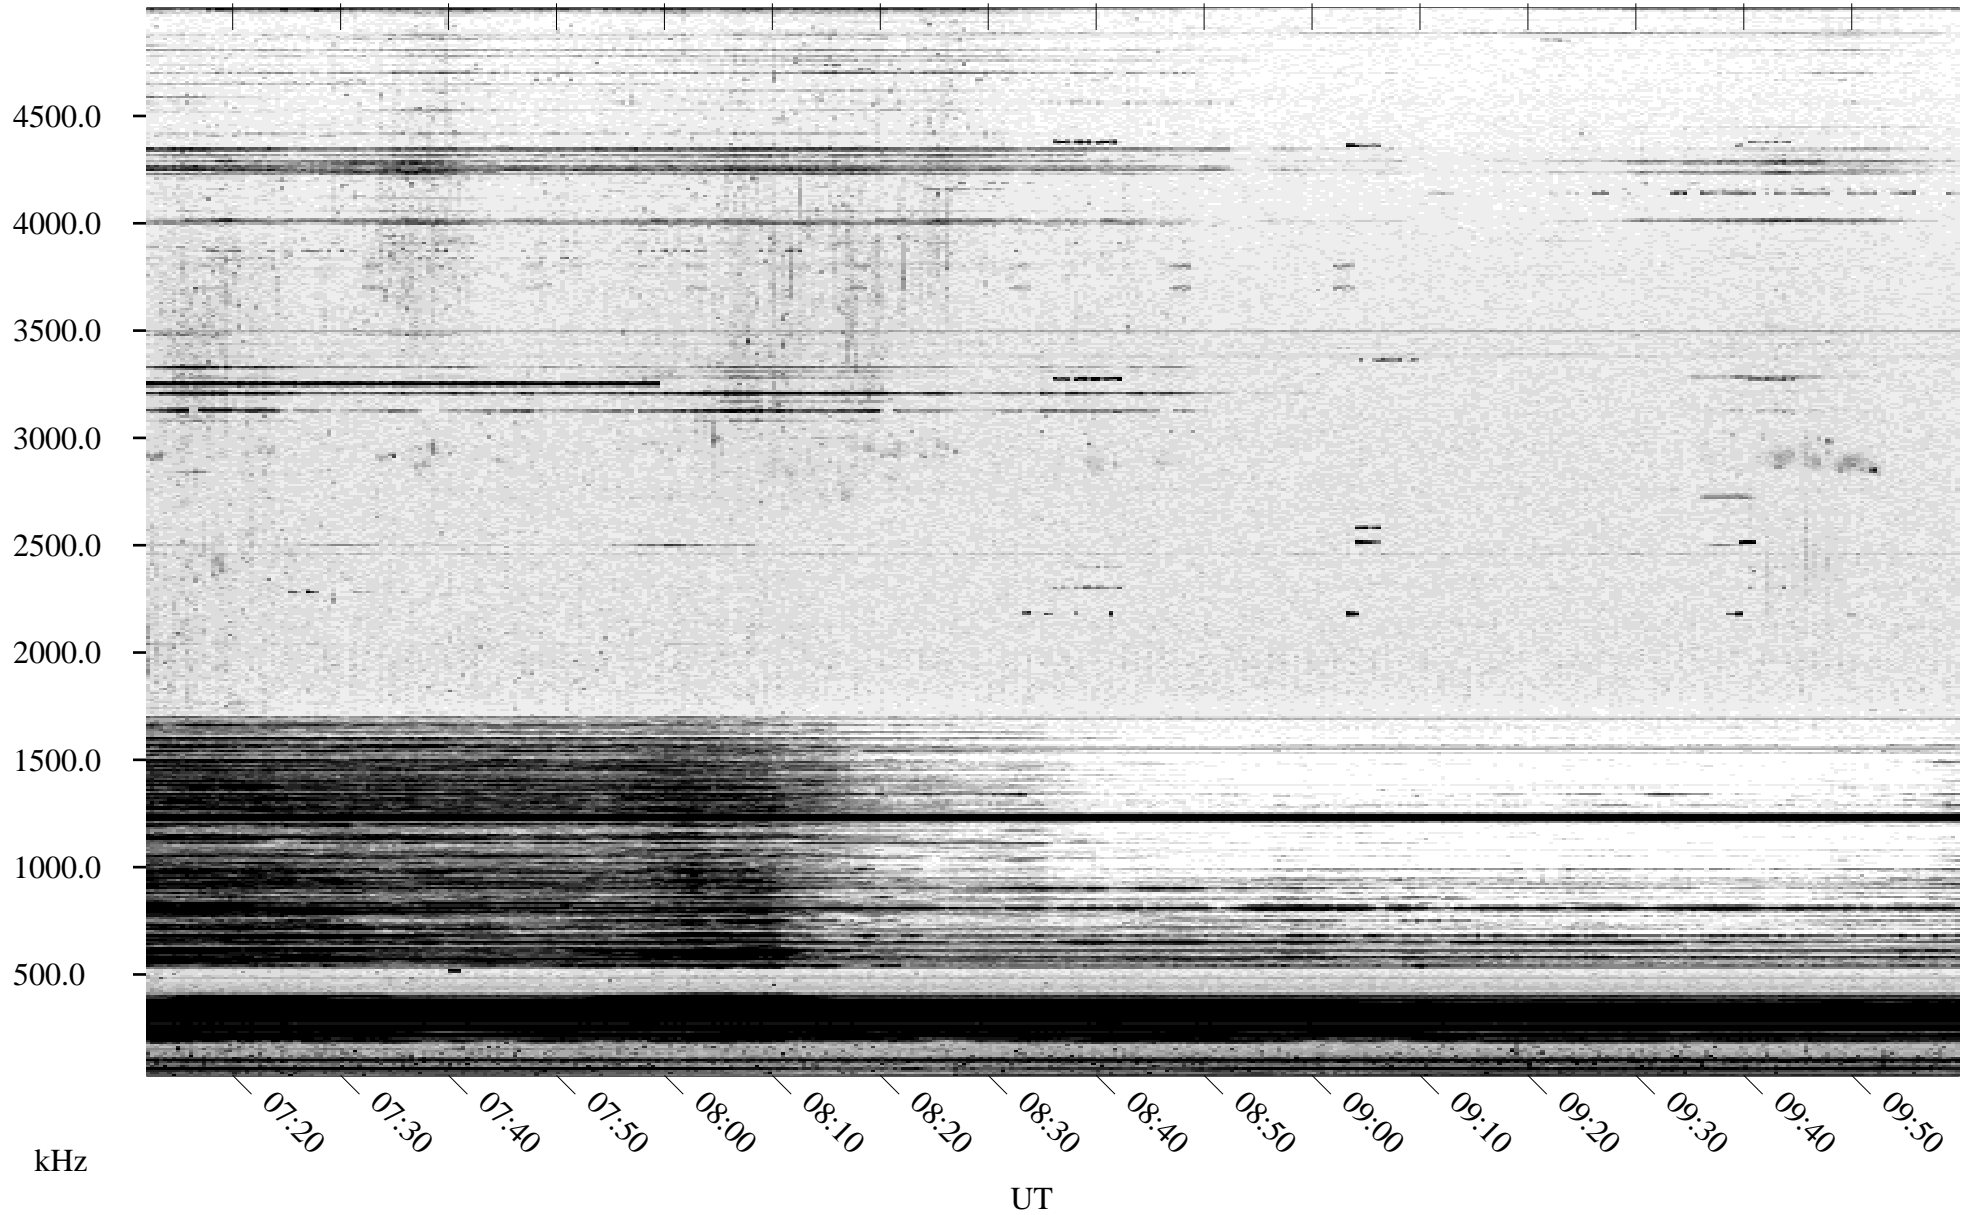

09/25/2003 Churchill, Manitoba

Linear Scale Black = 161 White = 15

ch03268l.r00m max_12

Page 1

09/25/2003 Churchill, Manitoba

Linear Scale Black = 161 White = 15

ch03268l.r00m max_12

Page 2

09/26/2003 Churchill, Manitoba

Linear Scale Black = 161 White = 15

ch03268l.r00m max_12

Page 3

09/26/2003 Churchill, Manitoba

Linear Scale Black = 161 White = 15

ch03268l.r00m max_12

Page 4

09/26/2003 Churchill, Manitoba

Linear Scale Black = 161 White = 15

ch03268l.r00m max_12

Page 5

09/26/2003 Churchill, Manitoba

Linear Scale Black = 161 White = 15

ch03268l.r00m max_12

Page 6

09/26/2003 Churchill, Manitoba

Linear Scale Black = 161 White = 15

ch03268l.r00m max_12

Page 7

09/26/2003 Churchill, Manitoba

Linear Scale Black = 161 White = 15

ch03268l.r00m max_12

Page 8