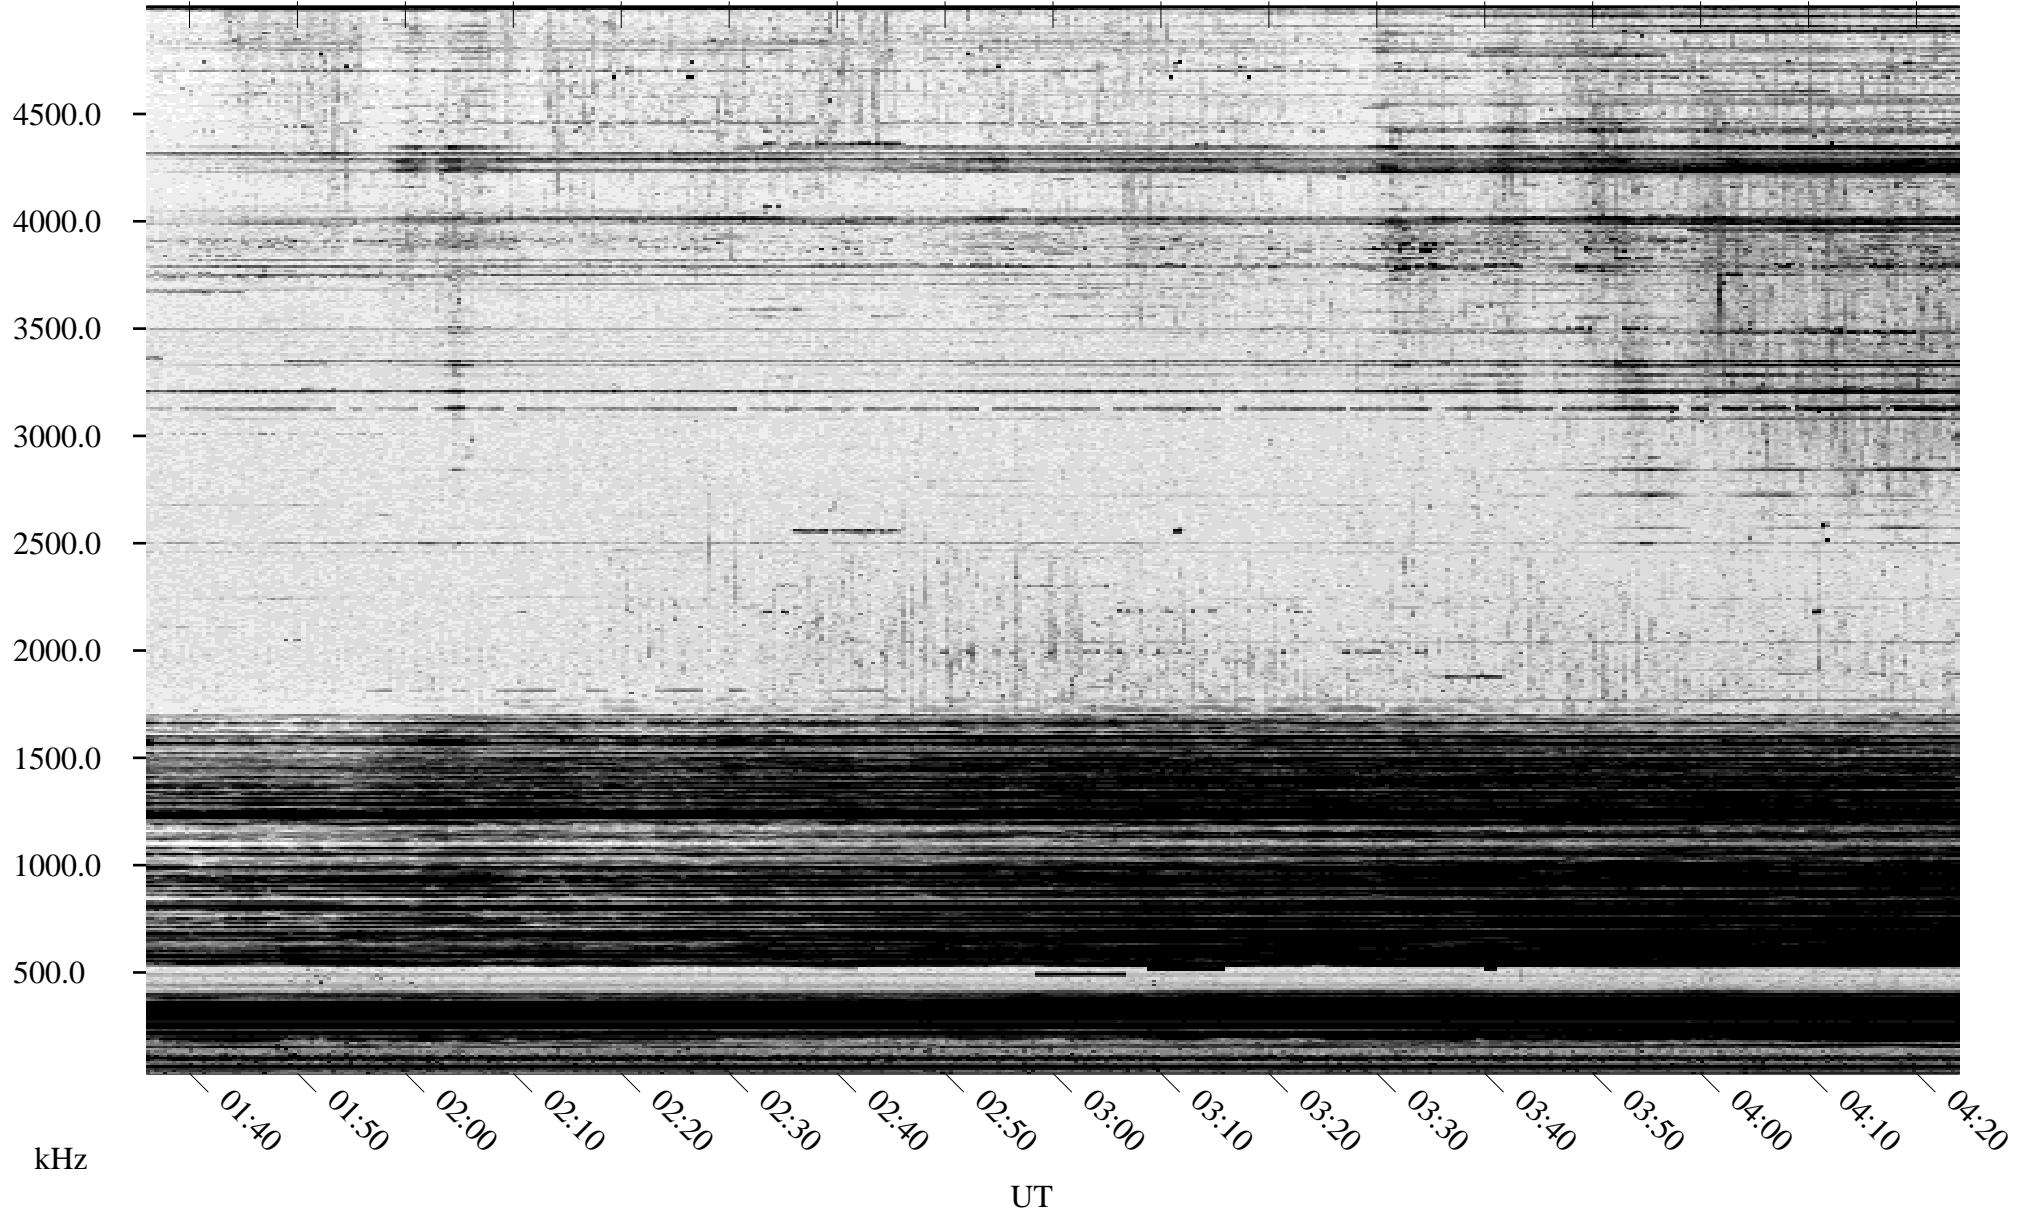

09/25/2003 Churchill, Manitoba

Linear Scale Black = 161 White = 15

ch03268l.r00m max_12

Page 1

09/25/2003 Churchill, Manitoba

Linear Scale Black = 161 White = 15

ch03268l.r00m max_12

Page 2

09/26/2003 Churchill, Manitoba

Linear Scale Black = 161 White = 15

ch03268l.r00m max_12

Page 3

09/26/2003 Churchill, Manitoba

Linear Scale Black = 161 White = 15

ch03268l.r00m max_12

Page 4

09/26/2003 Churchill, Manitoba

Linear Scale Black = 161 White = 15

ch03268l.r00m max_12

Page 5

09/26/2003 Churchill, Manitoba

Linear Scale Black = 161 White = 15

ch03268l.r00m max_12

Page 6

09/26/2003 Churchill, Manitoba

Linear Scale Black = 161 White = 15

ch03268l.r00m max_12

Page 7

09/26/2003 Churchill, Manitoba

Linear Scale Black = 161 White = 15

ch03268l.r00m max_12

Page 8