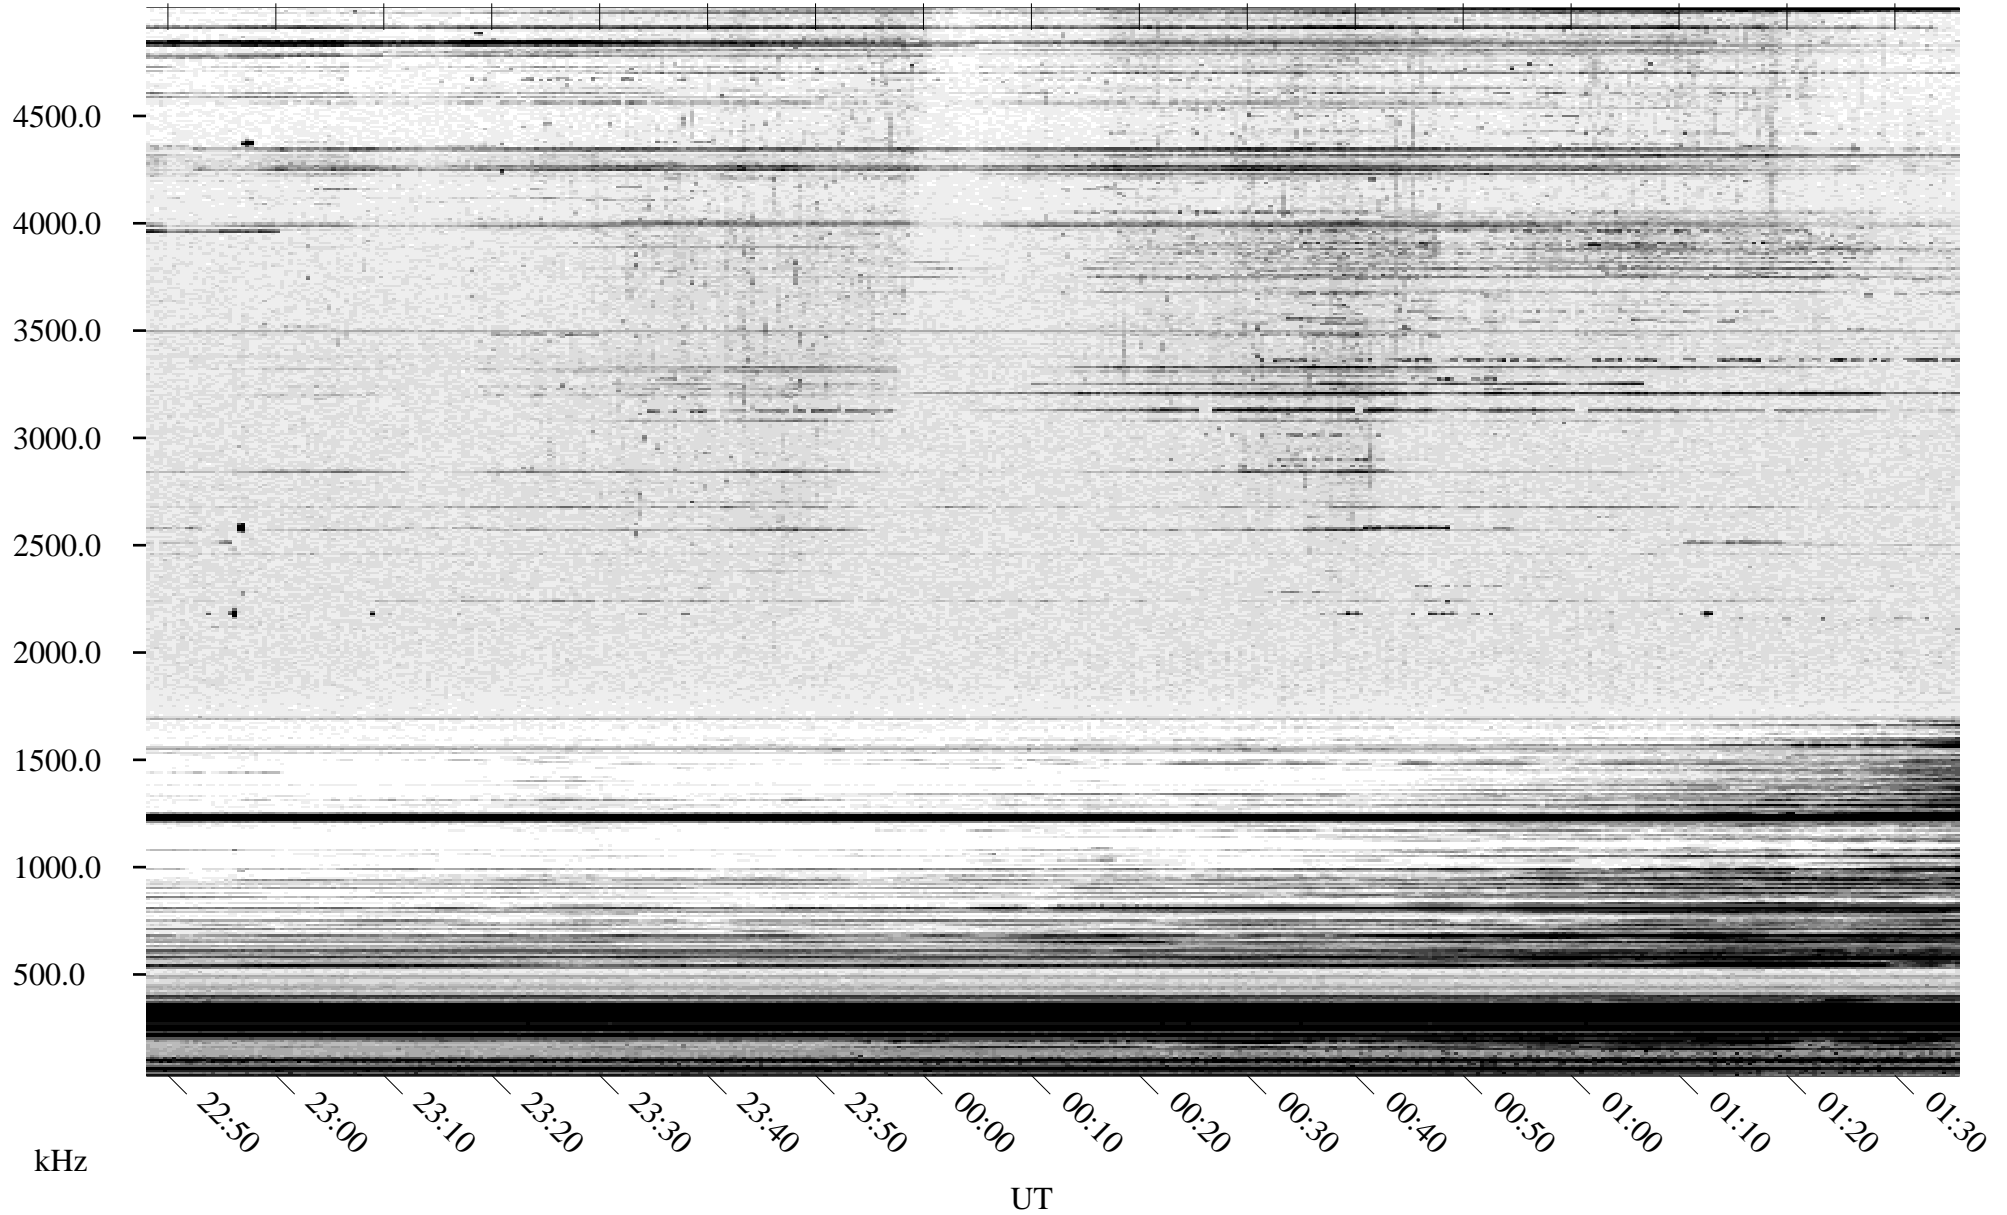

09/25/2003 Churchill, Manitoba

Linear Scale Black = 161 White = 15

ch03268l.r00m max_12

Page 1

09/25/2003 Churchill, Manitoba

Linear Scale Black = 161 White = 15

ch03268l.r00m max_12

Page 2

09/26/2003 Churchill, Manitoba

Linear Scale Black = 161 White = 15

ch03268l.r00m max_12

Page 3

09/26/2003 Churchill, Manitoba

Linear Scale Black = 161 White = 15

ch03268l.r00m max_12

Page 4

09/26/2003 Churchill, Manitoba

Linear Scale Black = 161 White = 15

ch03268l.r00m max_12

Page 5

09/26/2003 Churchill, Manitoba

Linear Scale Black = 161 White = 15

ch03268l.r00m max_12

Page 6

09/26/2003 Churchill, Manitoba

Linear Scale Black = 161 White = 15

ch03268l.r00m max_12

Page 7

09/26/2003 Churchill, Manitoba

Linear Scale Black = 161 White = 15

ch03268l.r00m max_12

Page 8