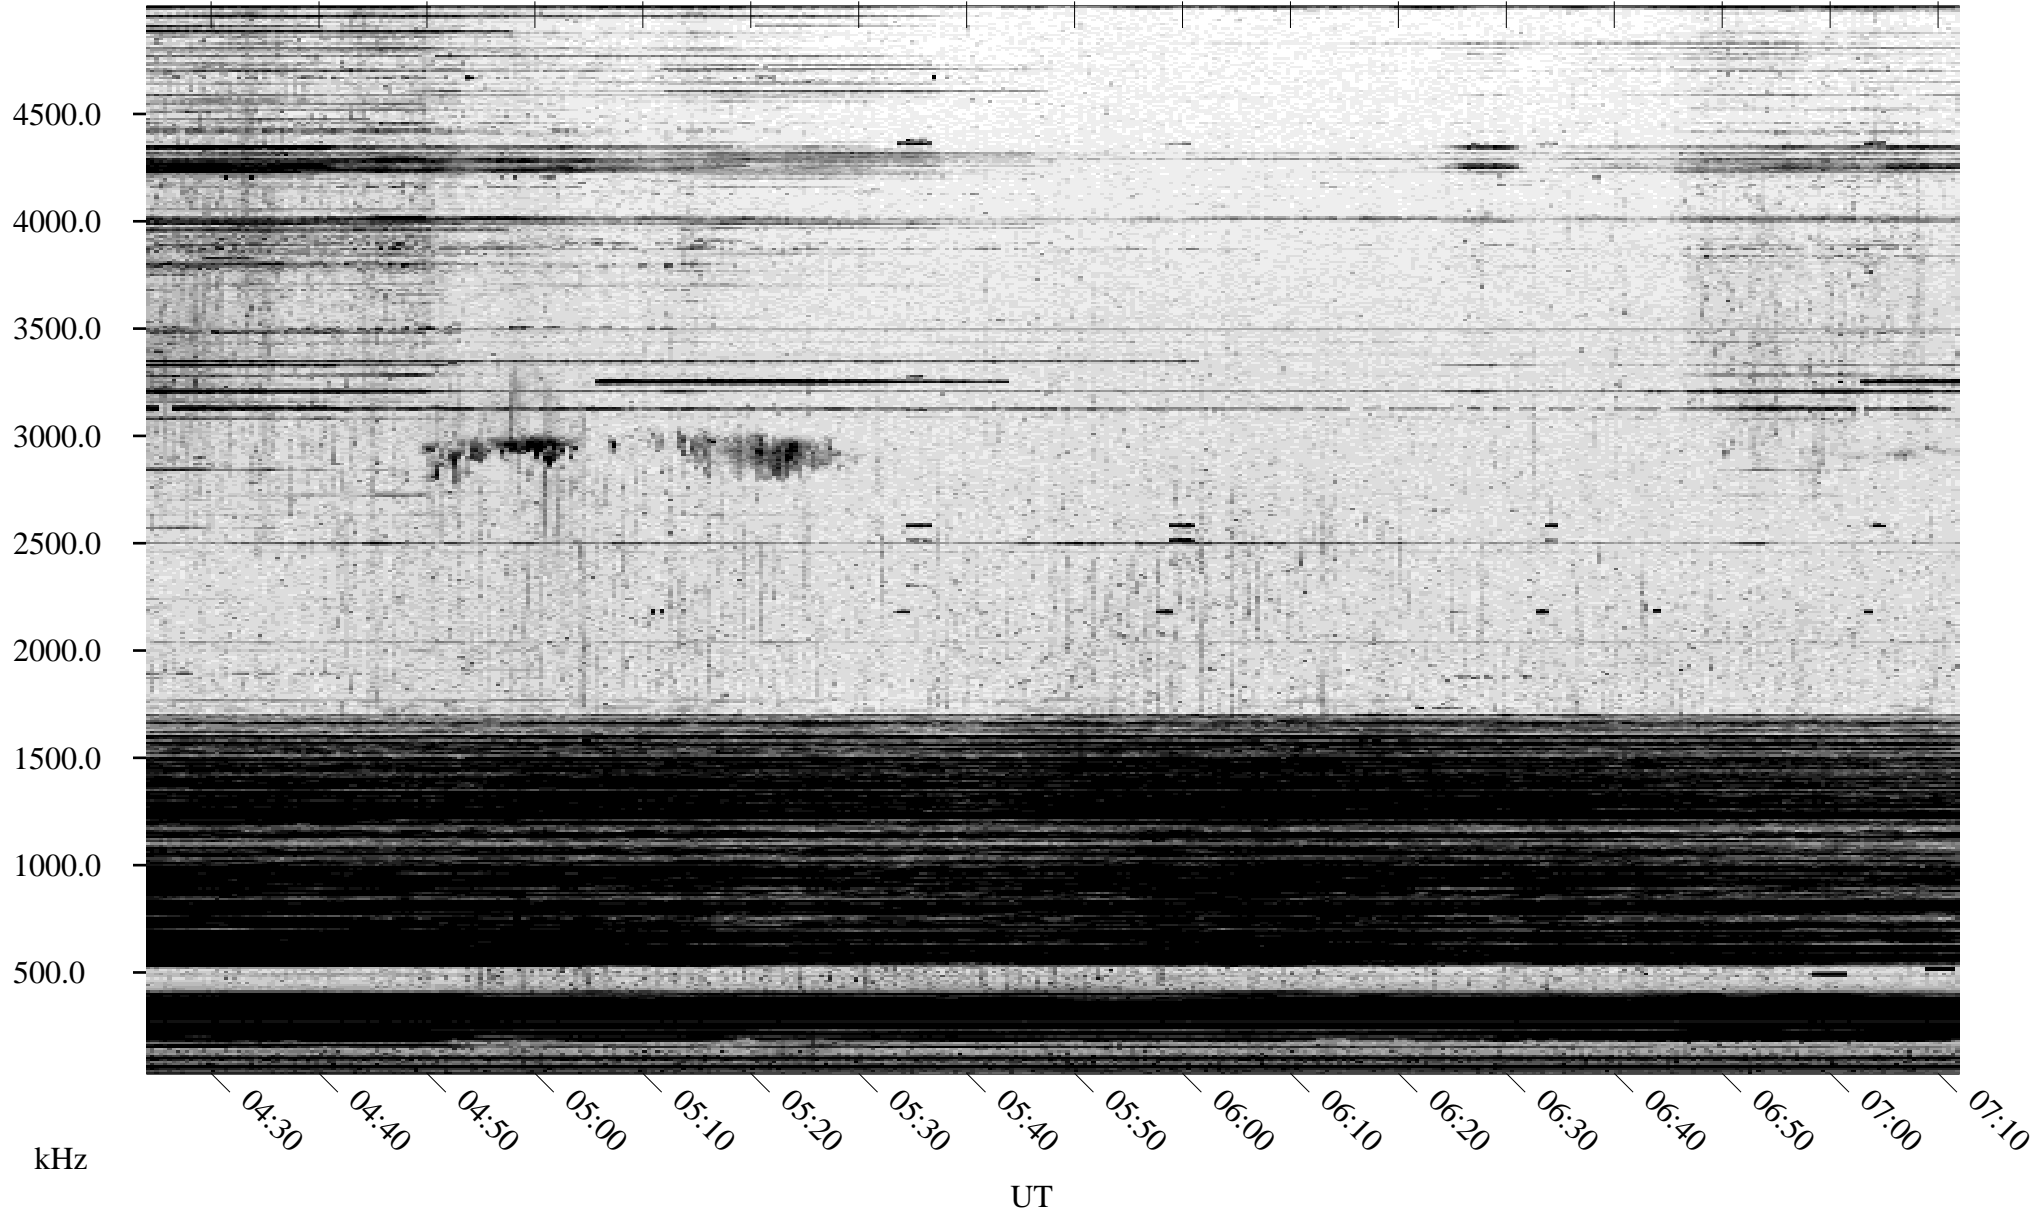

09/25/2003 Churchill, Manitoba

Linear Scale Black = 161 White = 15

ch03268l.r00m max_12

Page 1

09/25/2003 Churchill, Manitoba

Linear Scale Black = 161 White = 15

ch03268l.r00m max_12

Page 2

09/26/2003 Churchill, Manitoba

Linear Scale Black = 161 White = 15

ch03268l.r00m max_12

Page 3

09/26/2003 Churchill, Manitoba

Linear Scale Black = 161 White = 15

ch03268l.r00m max_12

Page 4

09/26/2003 Churchill, Manitoba

Linear Scale Black = 161 White = 15

ch03268l.r00m max_12

Page 5

09/26/2003 Churchill, Manitoba

Linear Scale Black = 161 White = 15

ch03268l.r00m max_12

Page 6

09/26/2003 Churchill, Manitoba

Linear Scale Black = 161 White = 15

ch03268l.r00m max_12

Page 7

09/26/2003 Churchill, Manitoba

Linear Scale Black = 161 White = 15

ch03268l.r00m max_12

Page 8