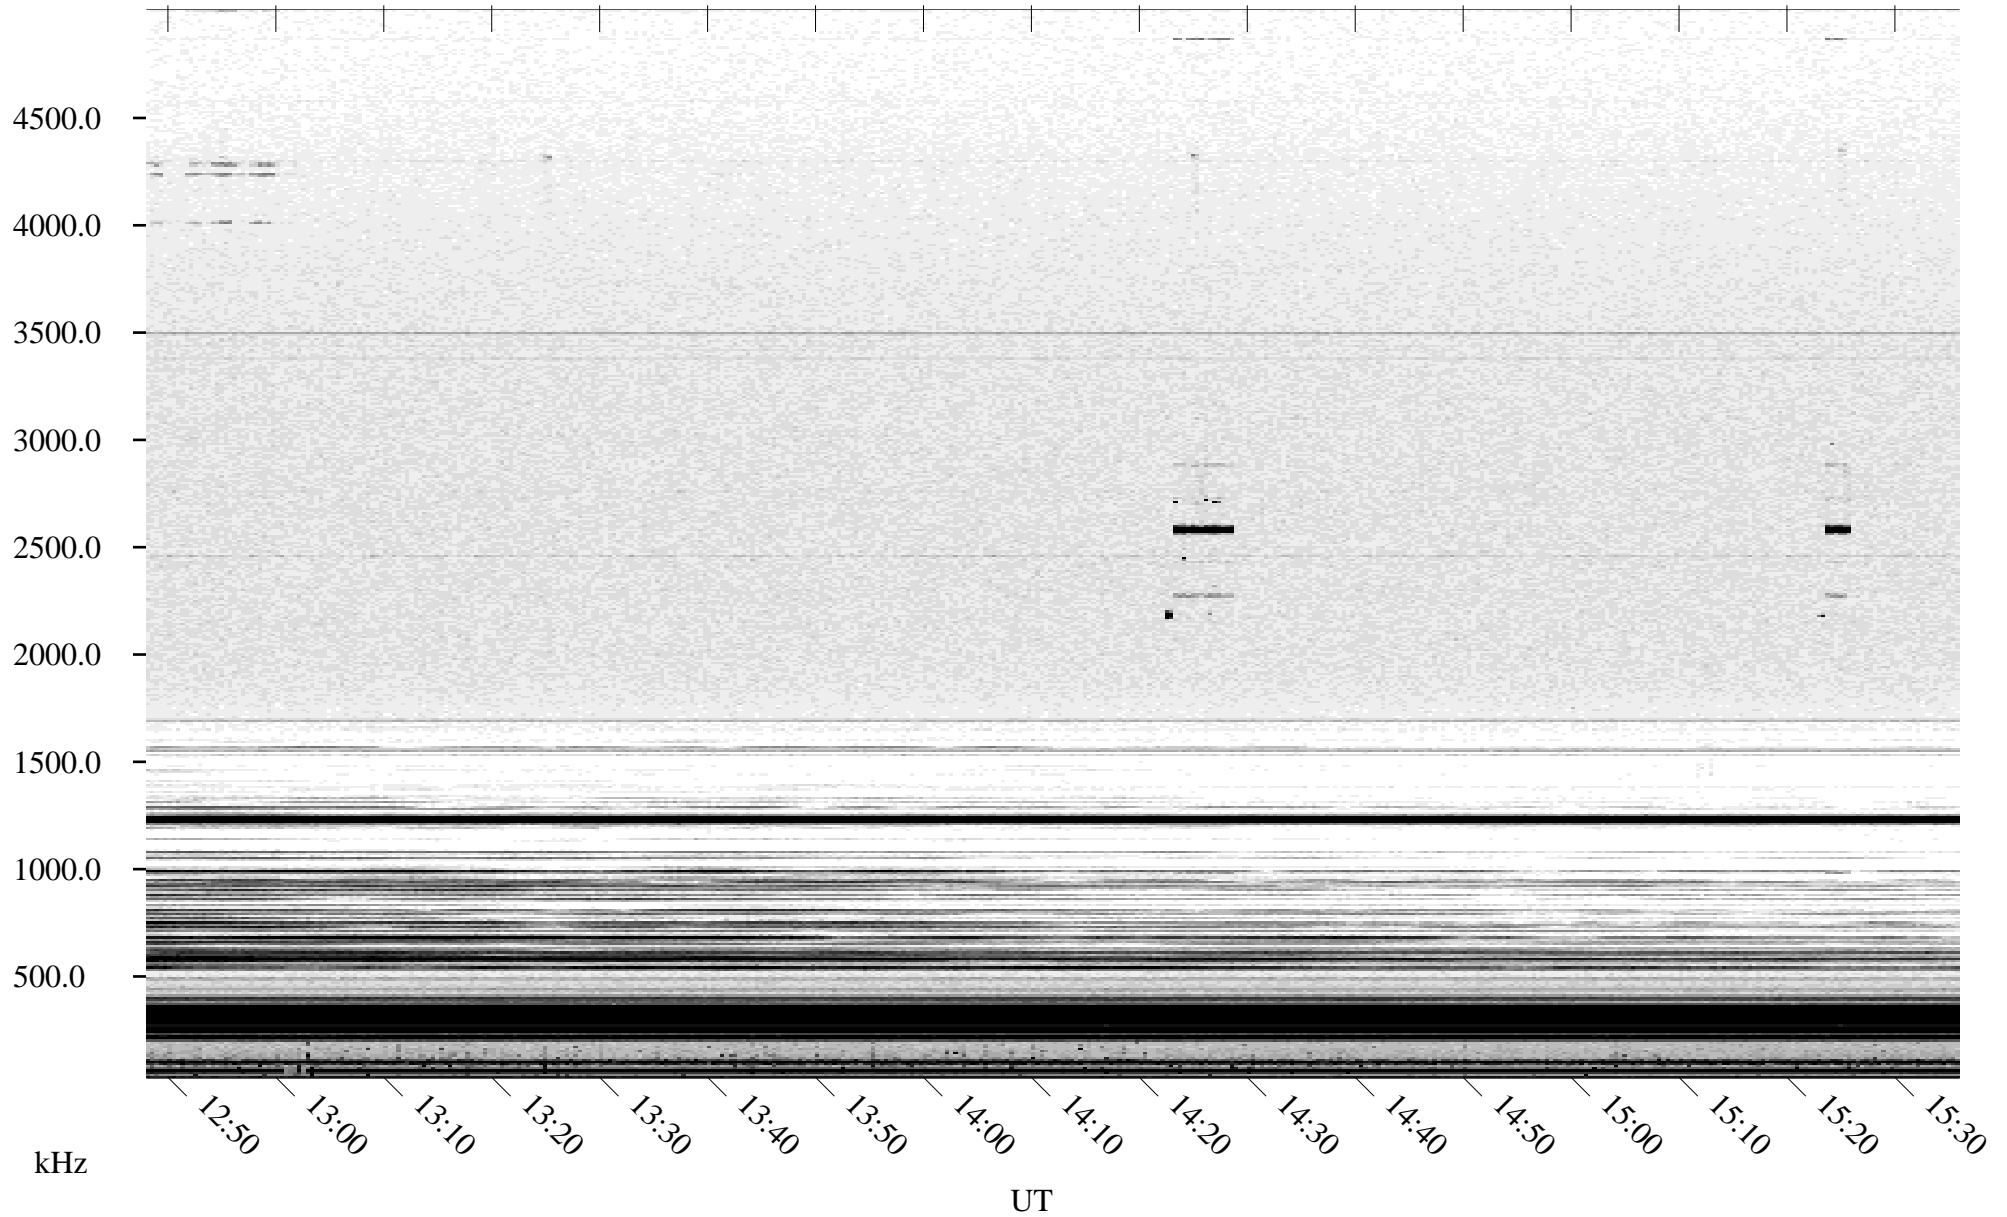

09/25/2003 Churchill, Manitoba

Linear Scale Black = 161 White = 15

ch03268l.r00m max_12

Page 1

09/25/2003 Churchill, Manitoba

Linear Scale Black = 161 White = 15

ch03268l.r00m max_12

Page 2

09/26/2003 Churchill, Manitoba

Linear Scale Black = 161 White = 15

ch03268l.r00m max_12

Page 3

09/26/2003 Churchill, Manitoba

Linear Scale Black = 161 White = 15

ch03268l.r00m max_12

Page 4

09/26/2003 Churchill, Manitoba

Linear Scale Black = 161 White = 15

ch03268l.r00m max_12

Page 5

09/26/2003 Churchill, Manitoba

Linear Scale Black = 161 White = 15

ch03268l.r00m max_12

Page 6

09/26/2003 Churchill, Manitoba

Linear Scale Black = 161 White = 15

ch03268l.r00m max_12

Page 7

09/26/2003 Churchill, Manitoba

Linear Scale Black = 161 White = 15

ch03268l.r00m max_12

Page 8