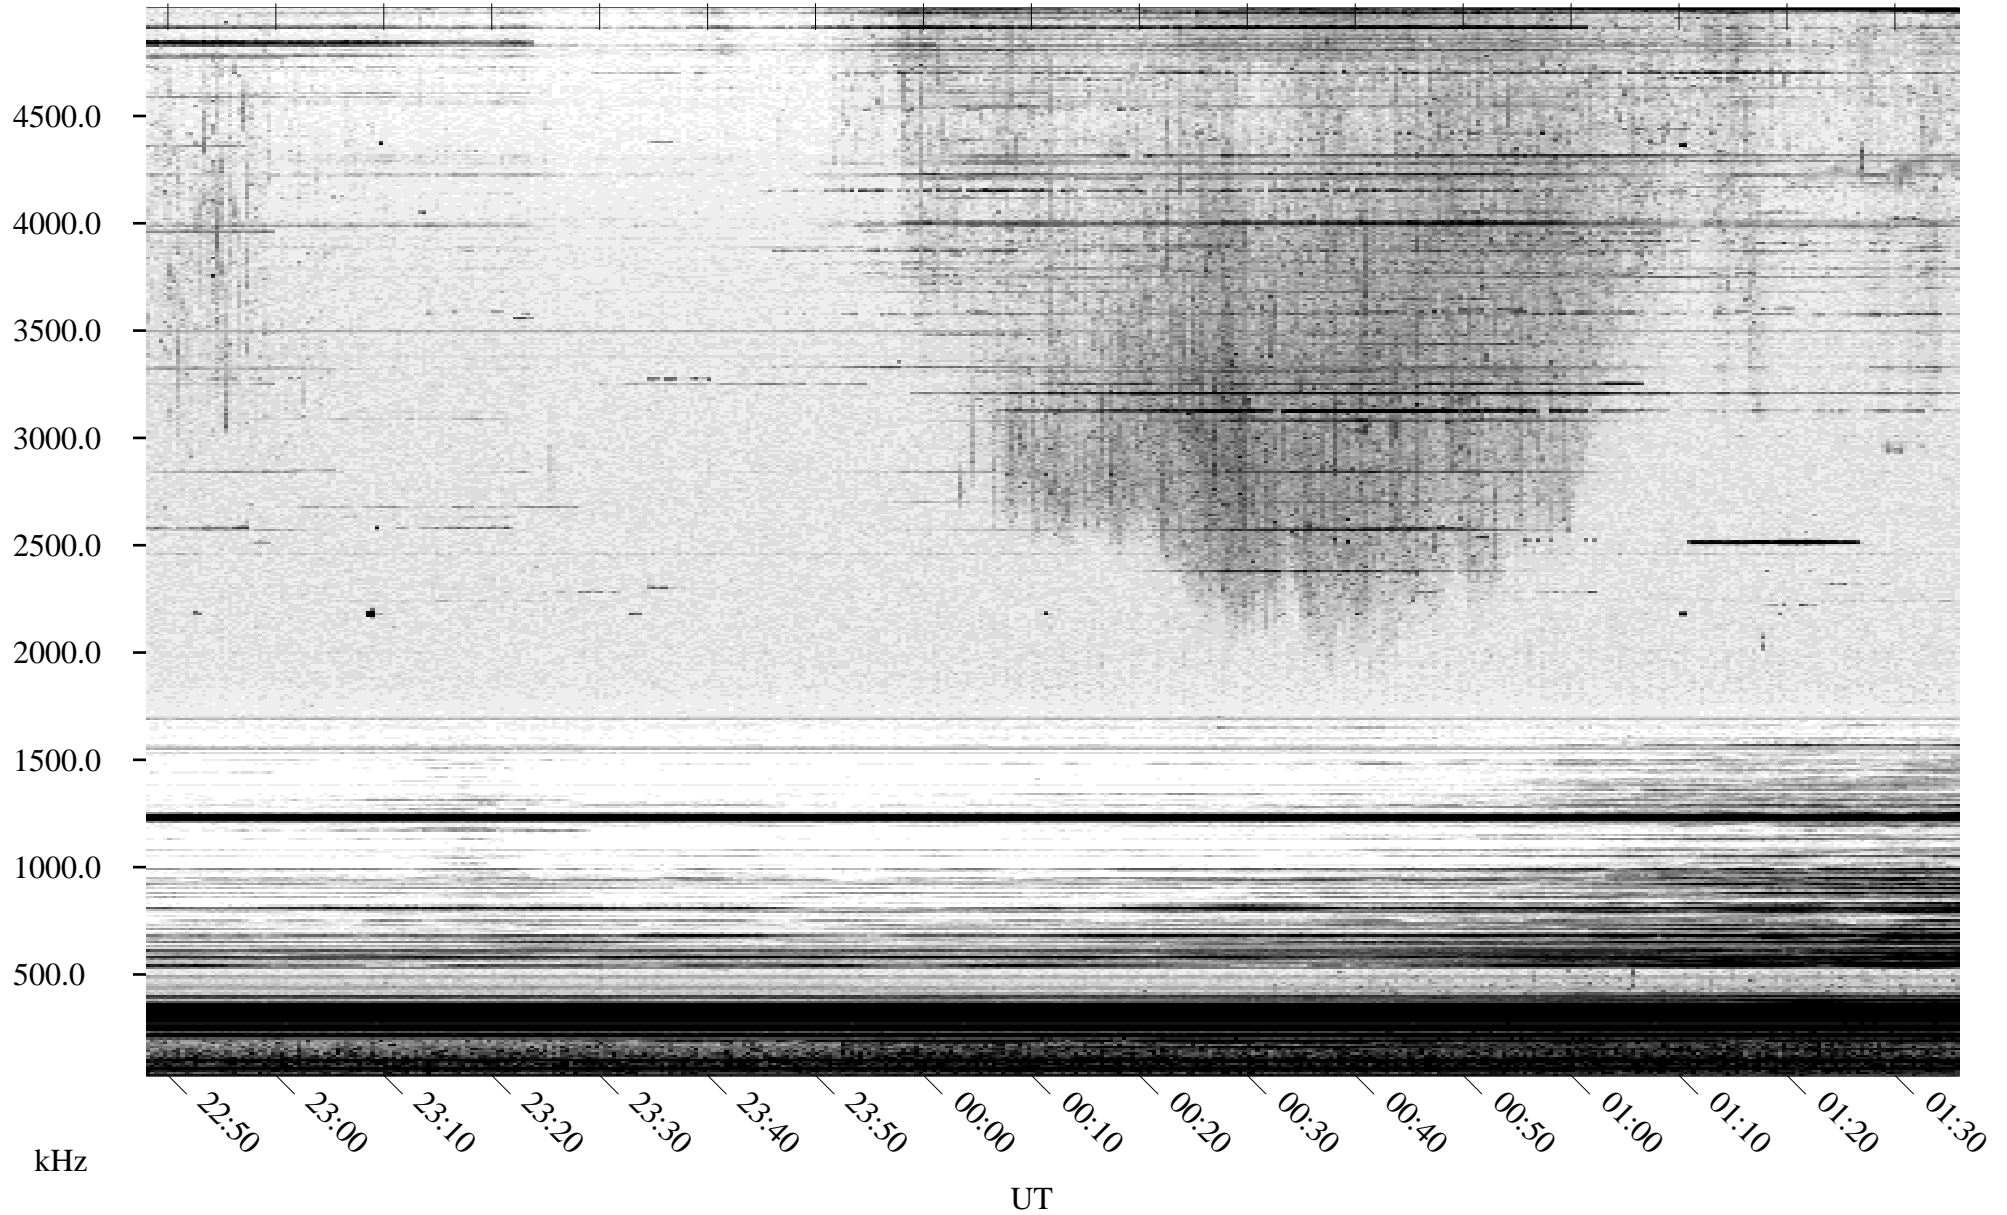

# 09/26/2003 Churchill, Manitoba

Linear Scale    Black = 161    White = 15

ch03269l.r00m max\_12

Page 1

# 09/26/2003 Churchill, Manitoba

Linear Scale    Black = 161    White = 15

ch03269l.r00m max\_12

Page 2

# 09/27/2003 Churchill, Manitoba

Linear Scale    Black = 161    White = 15

ch03269l.r00m max\_12

Page 3

# 09/27/2003 Churchill, Manitoba

Linear Scale    Black = 161    White = 15

ch03269l.r00m max\_12

Page 4