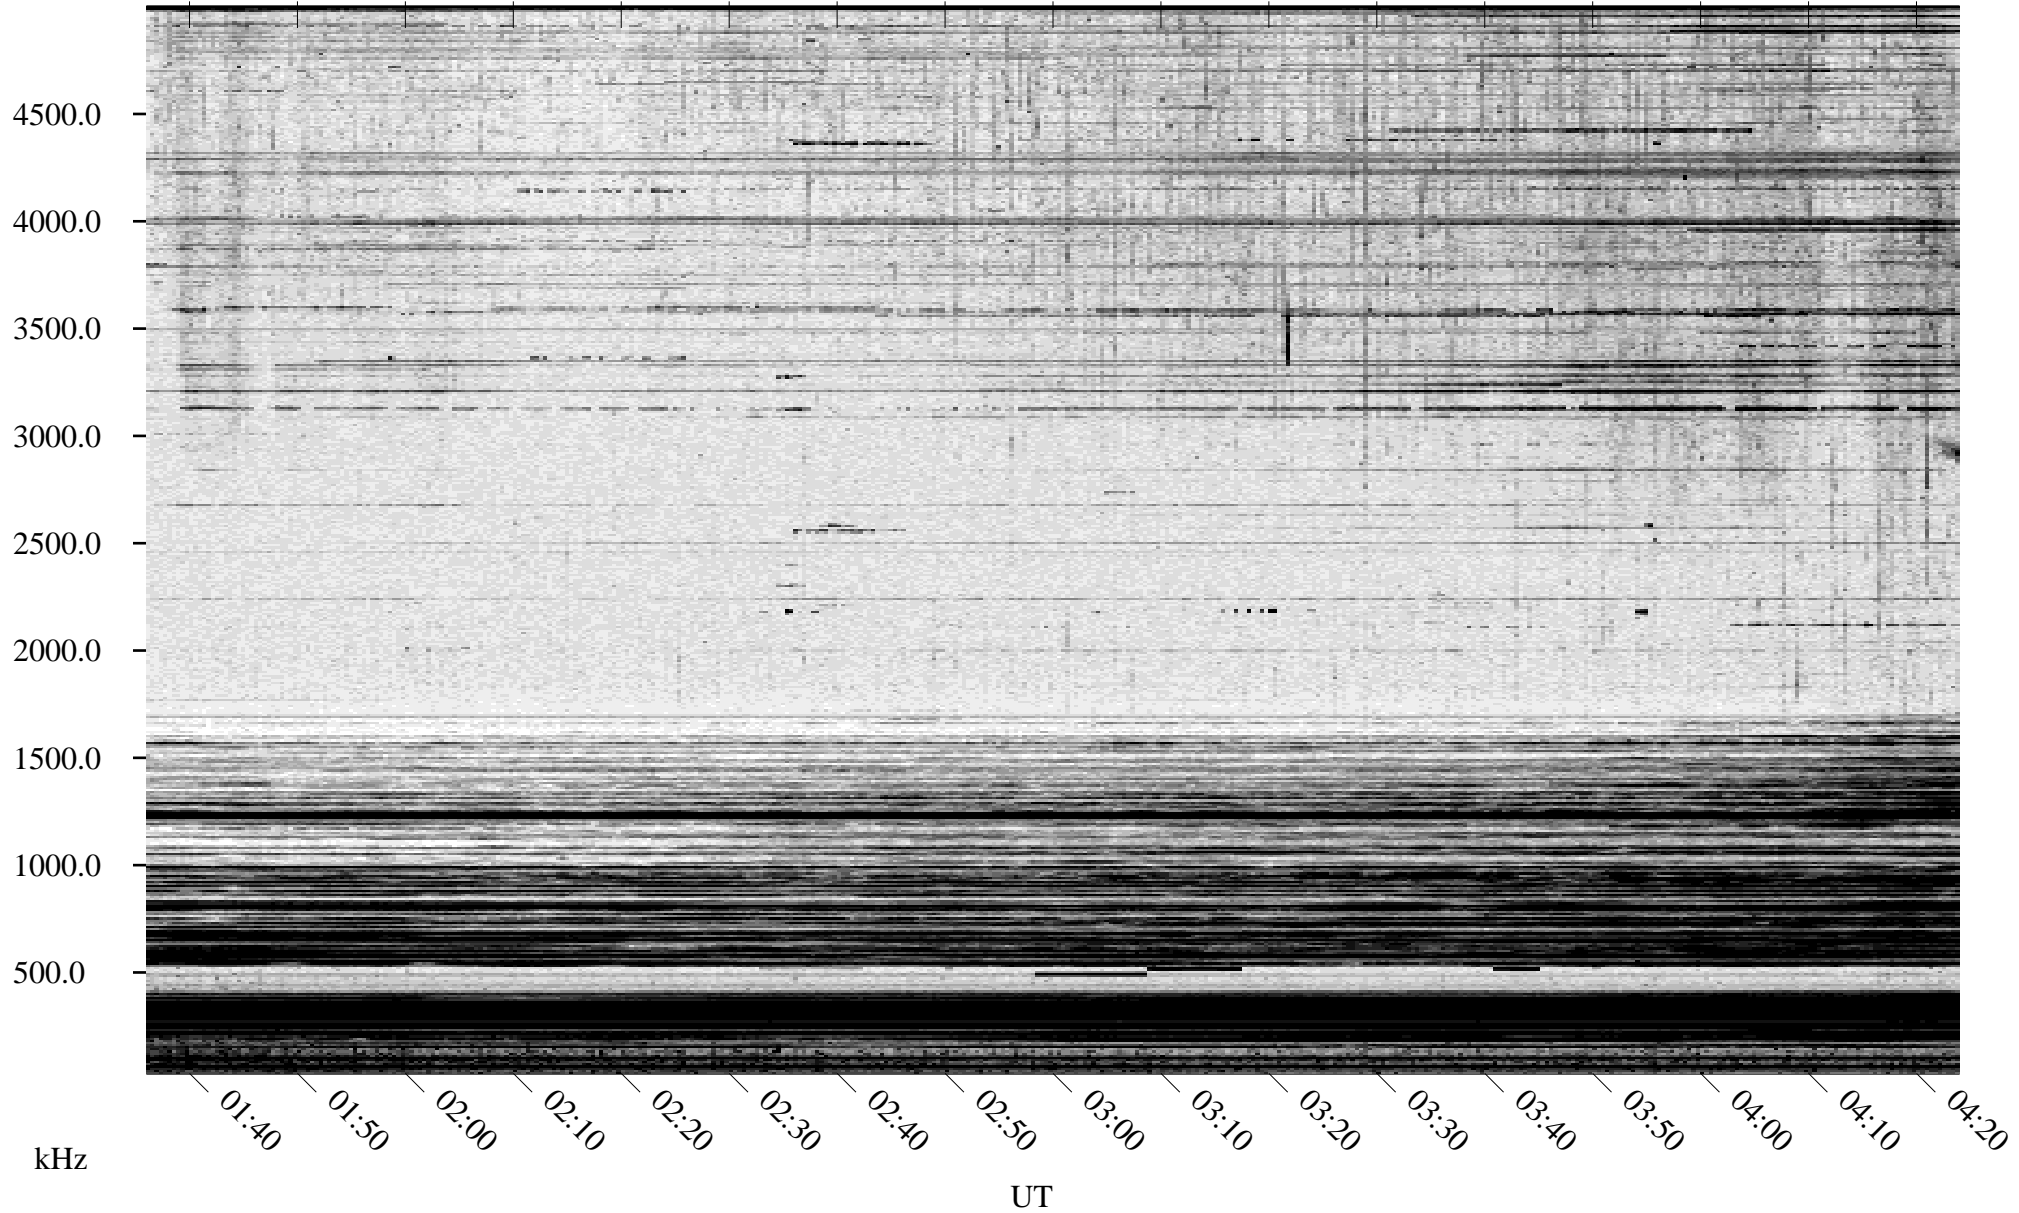

# 09/26/2003 Churchill, Manitoba

Linear Scale    Black = 161    White = 15

ch03269l.r00m max\_12

Page 1

# 09/26/2003 Churchill, Manitoba

Linear Scale    Black = 161    White = 15

ch03269l.r00m max\_12

Page 2

# 09/27/2003 Churchill, Manitoba

Linear Scale    Black = 161    White = 15

ch03269l.r00m max\_12

Page 3

# 09/27/2003 Churchill, Manitoba

Linear Scale    Black = 161    White = 15

ch03269l.r00m max\_12

Page 4