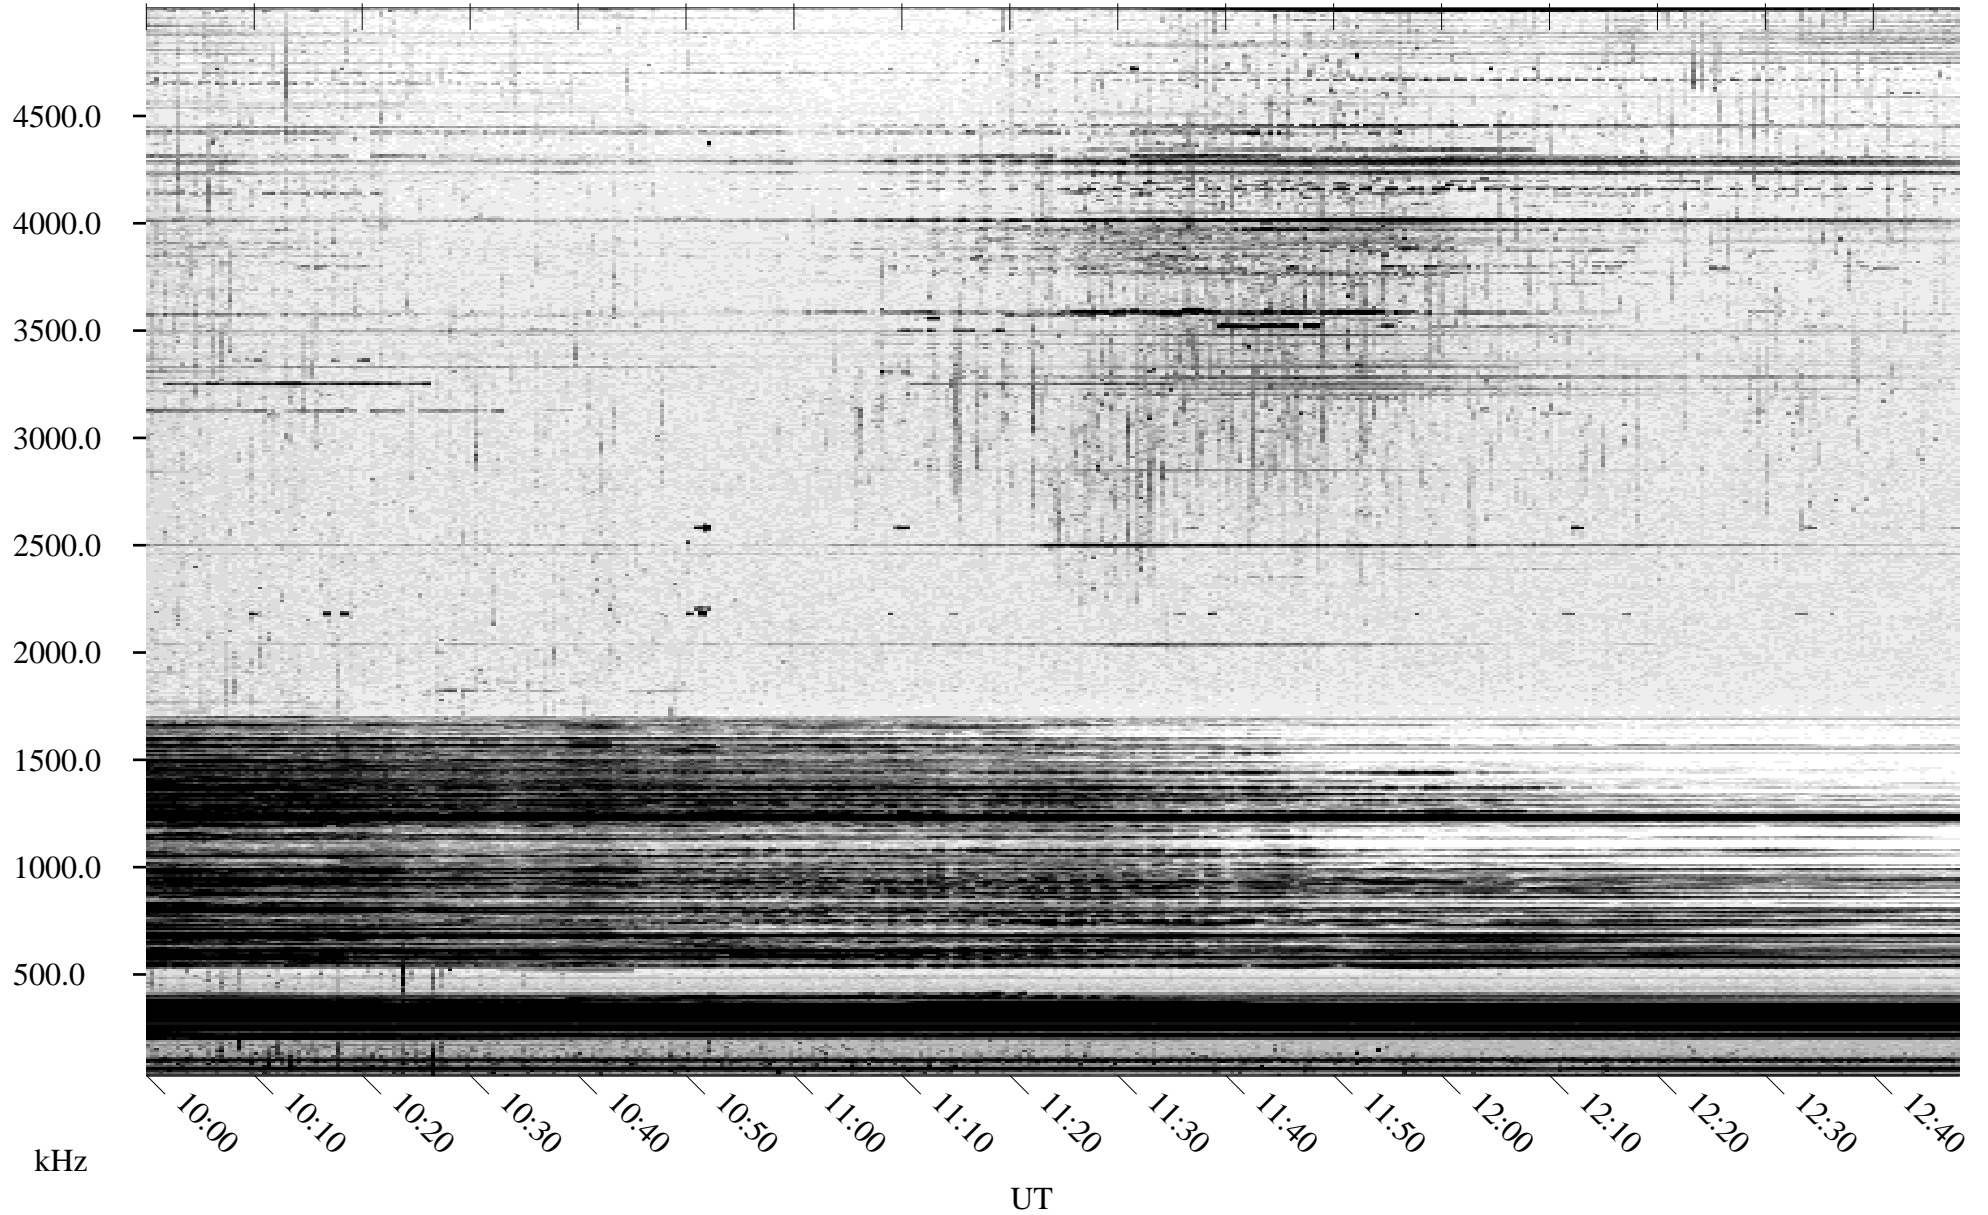

# 09/27/2003 Churchill, Manitoba

Linear Scale    Black = 161    White = 15

ch03269l.r00m max\_12

Page 5

# 09/27/2003 Churchill, Manitoba

Linear Scale    Black = 161    White = 15

ch03269l.r00m max\_12

Page 6