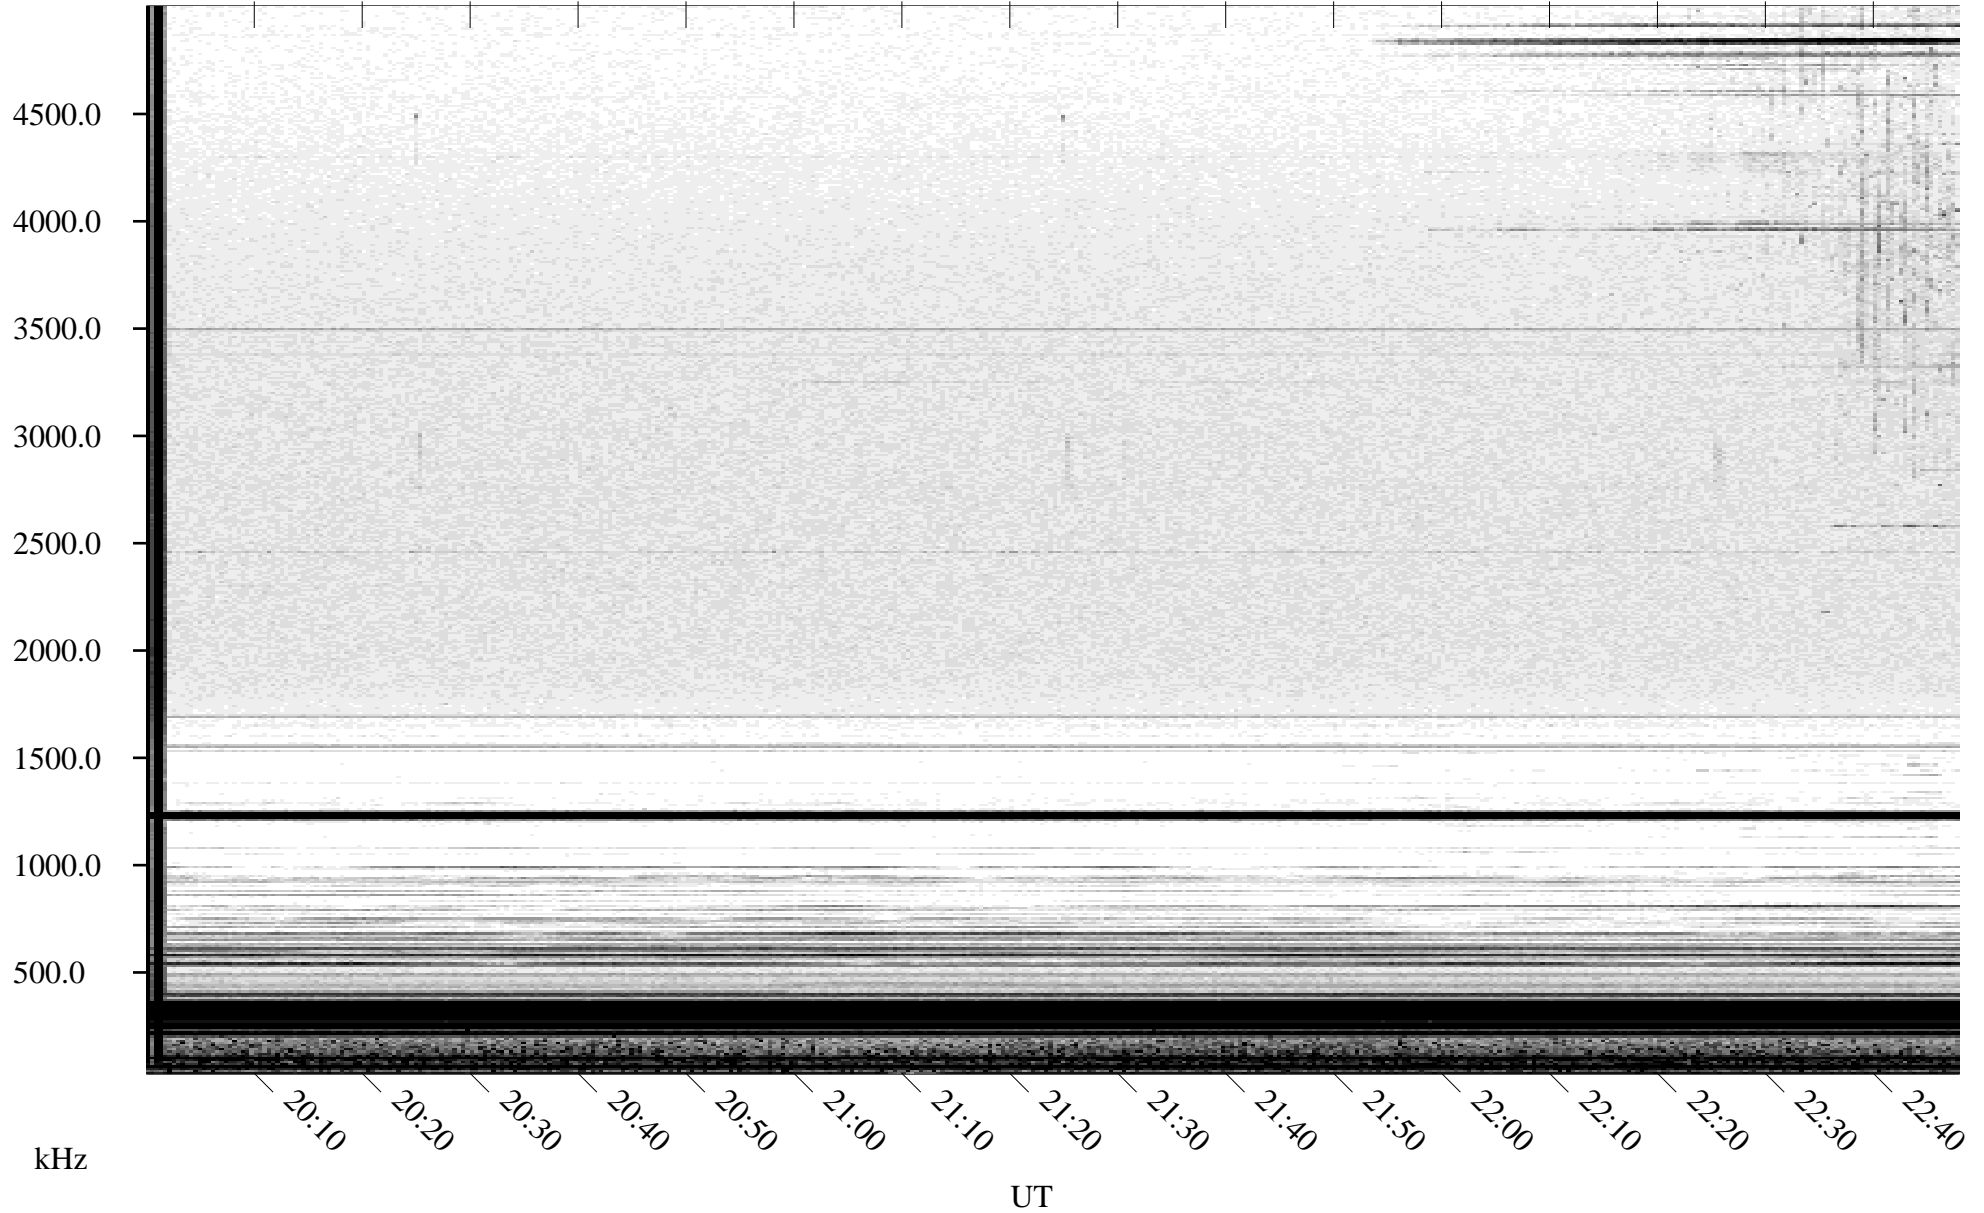

# 09/26/2003 Churchill, Manitoba

Linear Scale    Black = 161    White = 15

ch03269l.r00m max\_12

Page 1

# 09/26/2003 Churchill, Manitoba

Linear Scale    Black = 161    White = 15

ch03269l.r00m max\_12

Page 2

# 09/27/2003 Churchill, Manitoba

Linear Scale    Black = 161    White = 15

ch03269l.r00m max\_12

Page 3

# 09/27/2003 Churchill, Manitoba

Linear Scale    Black = 161    White = 15

ch03269l.r00m max\_12

Page 4