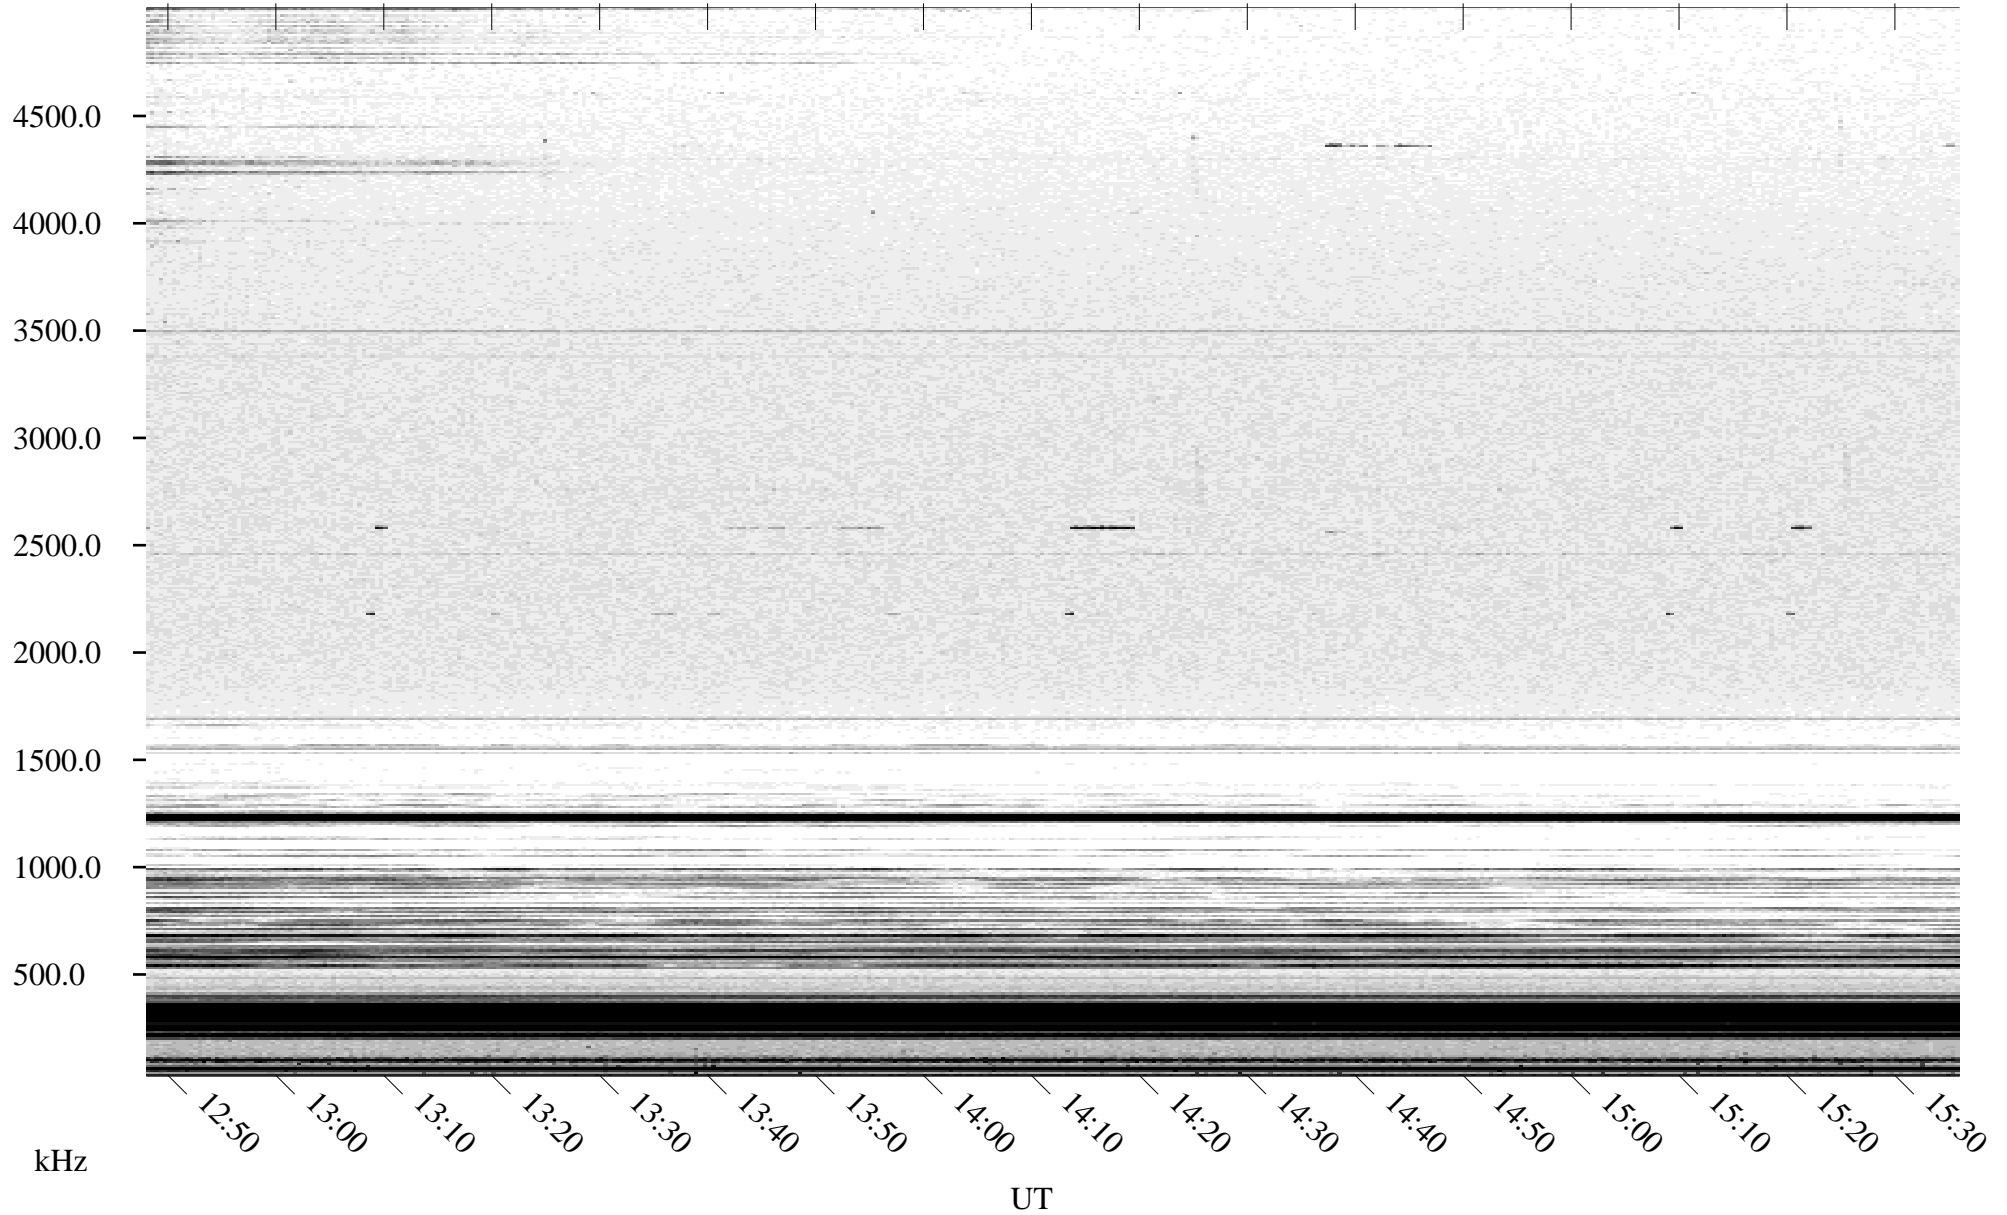

# 09/27/2003 Churchill, Manitoba

Linear Scale    Black = 161    White = 15

ch03269l.r00m max\_12

Page 5

# 09/27/2003 Churchill, Manitoba

Linear Scale    Black = 161    White = 15

ch03269l.r00m max\_12

Page 6

# 09/27/2003 Churchill, Manitoba

Linear Scale    Black = 161    White = 15

ch03269l.r00m max\_12

Page 7

# 09/27/2003 Churchill, Manitoba

Linear Scale    Black = 161    White = 15

ch03269l.r00m max\_12