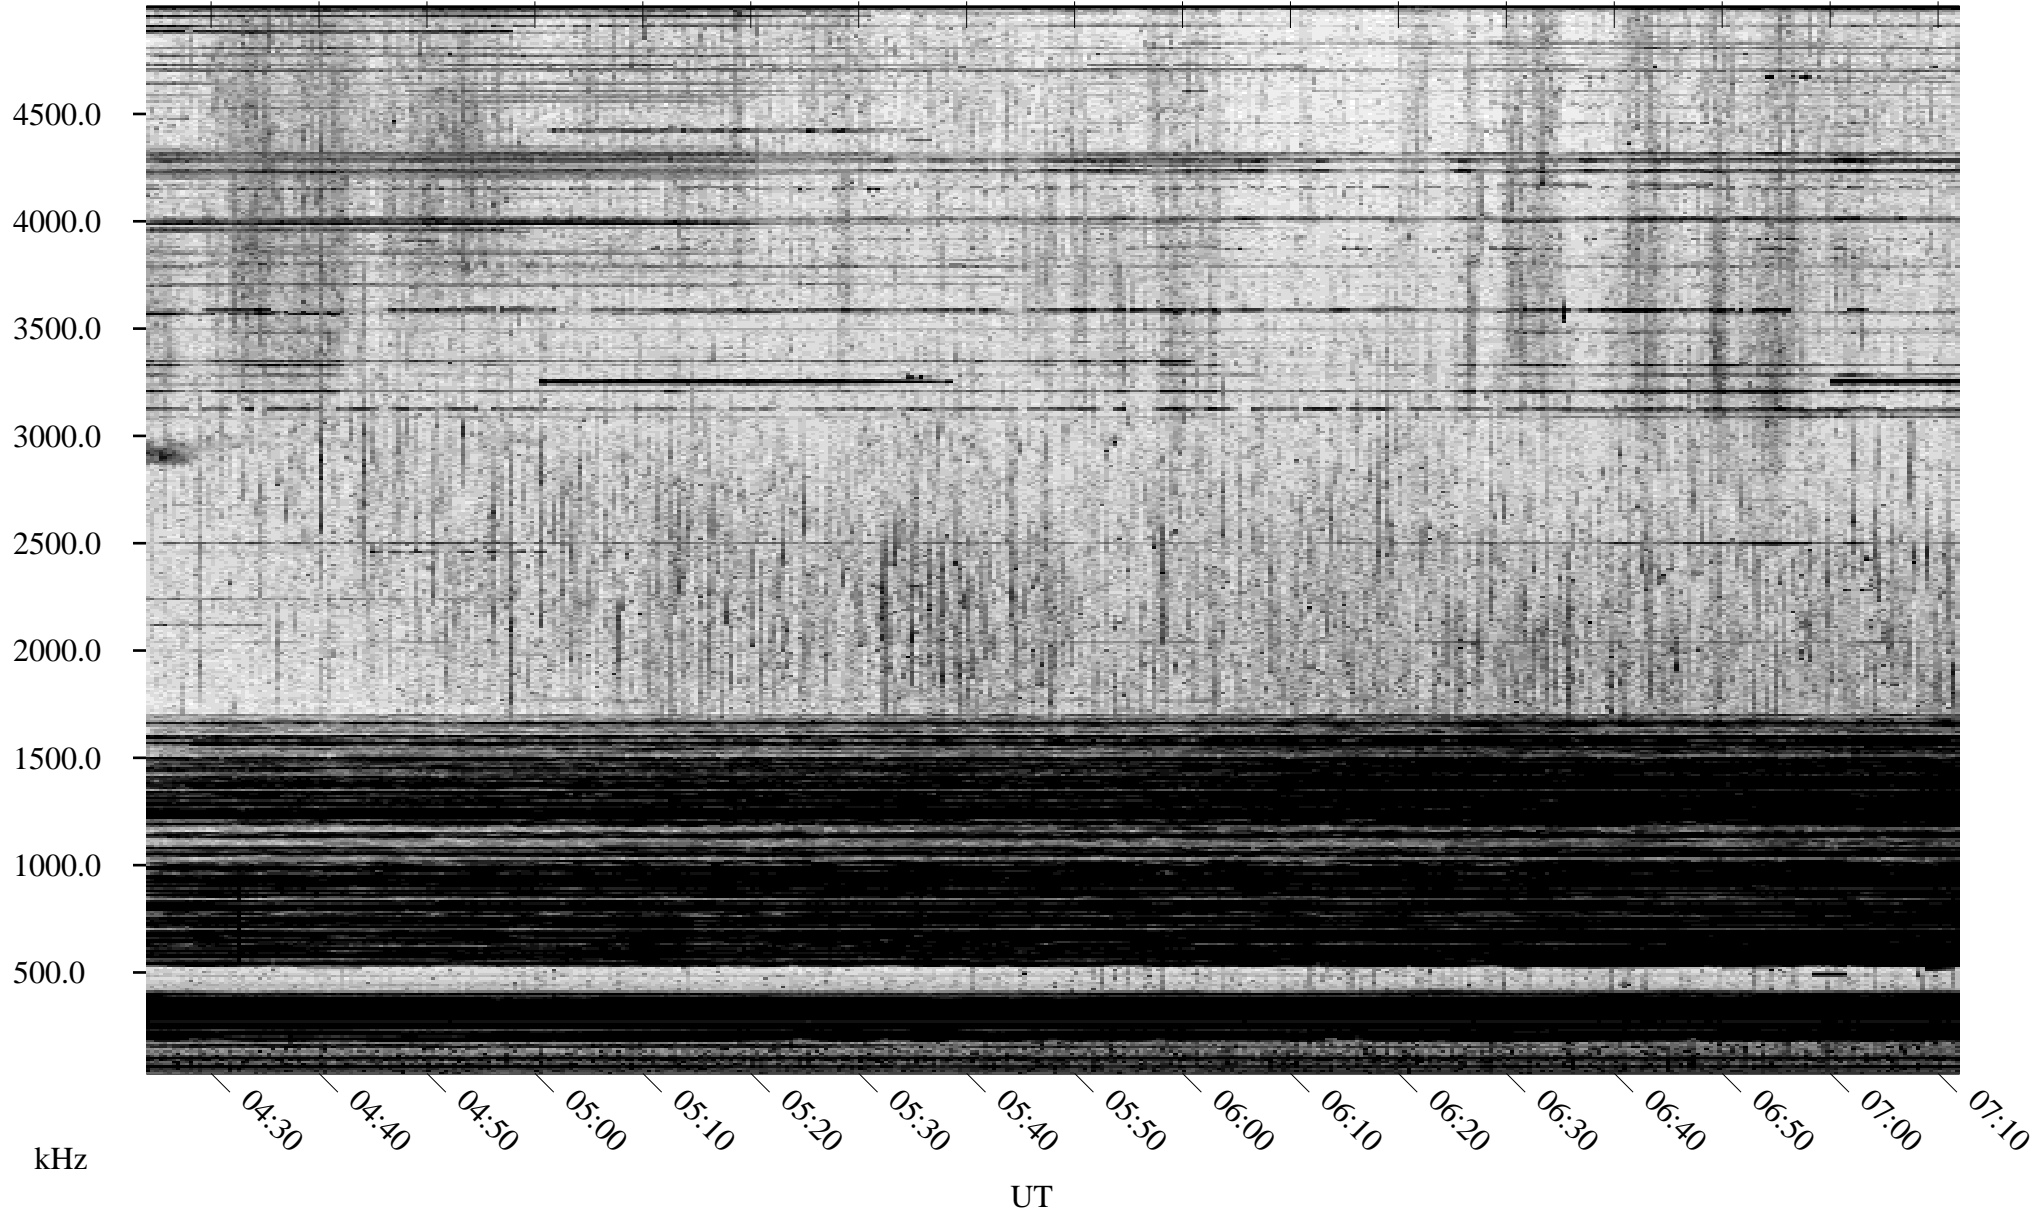

# 09/26/2003 Churchill, Manitoba

Linear Scale    Black = 161    White = 15

ch03269l.r00m max\_12

Page 1

# 09/26/2003 Churchill, Manitoba

Linear Scale    Black = 161    White = 15

ch03269l.r00m max\_12

Page 2

# 09/27/2003 Churchill, Manitoba

Linear Scale    Black = 161    White = 15

ch03269l.r00m max\_12

Page 3

# 09/27/2003 Churchill, Manitoba

Linear Scale    Black = 161    White = 15

ch03269l.r00m max\_12

Page 4