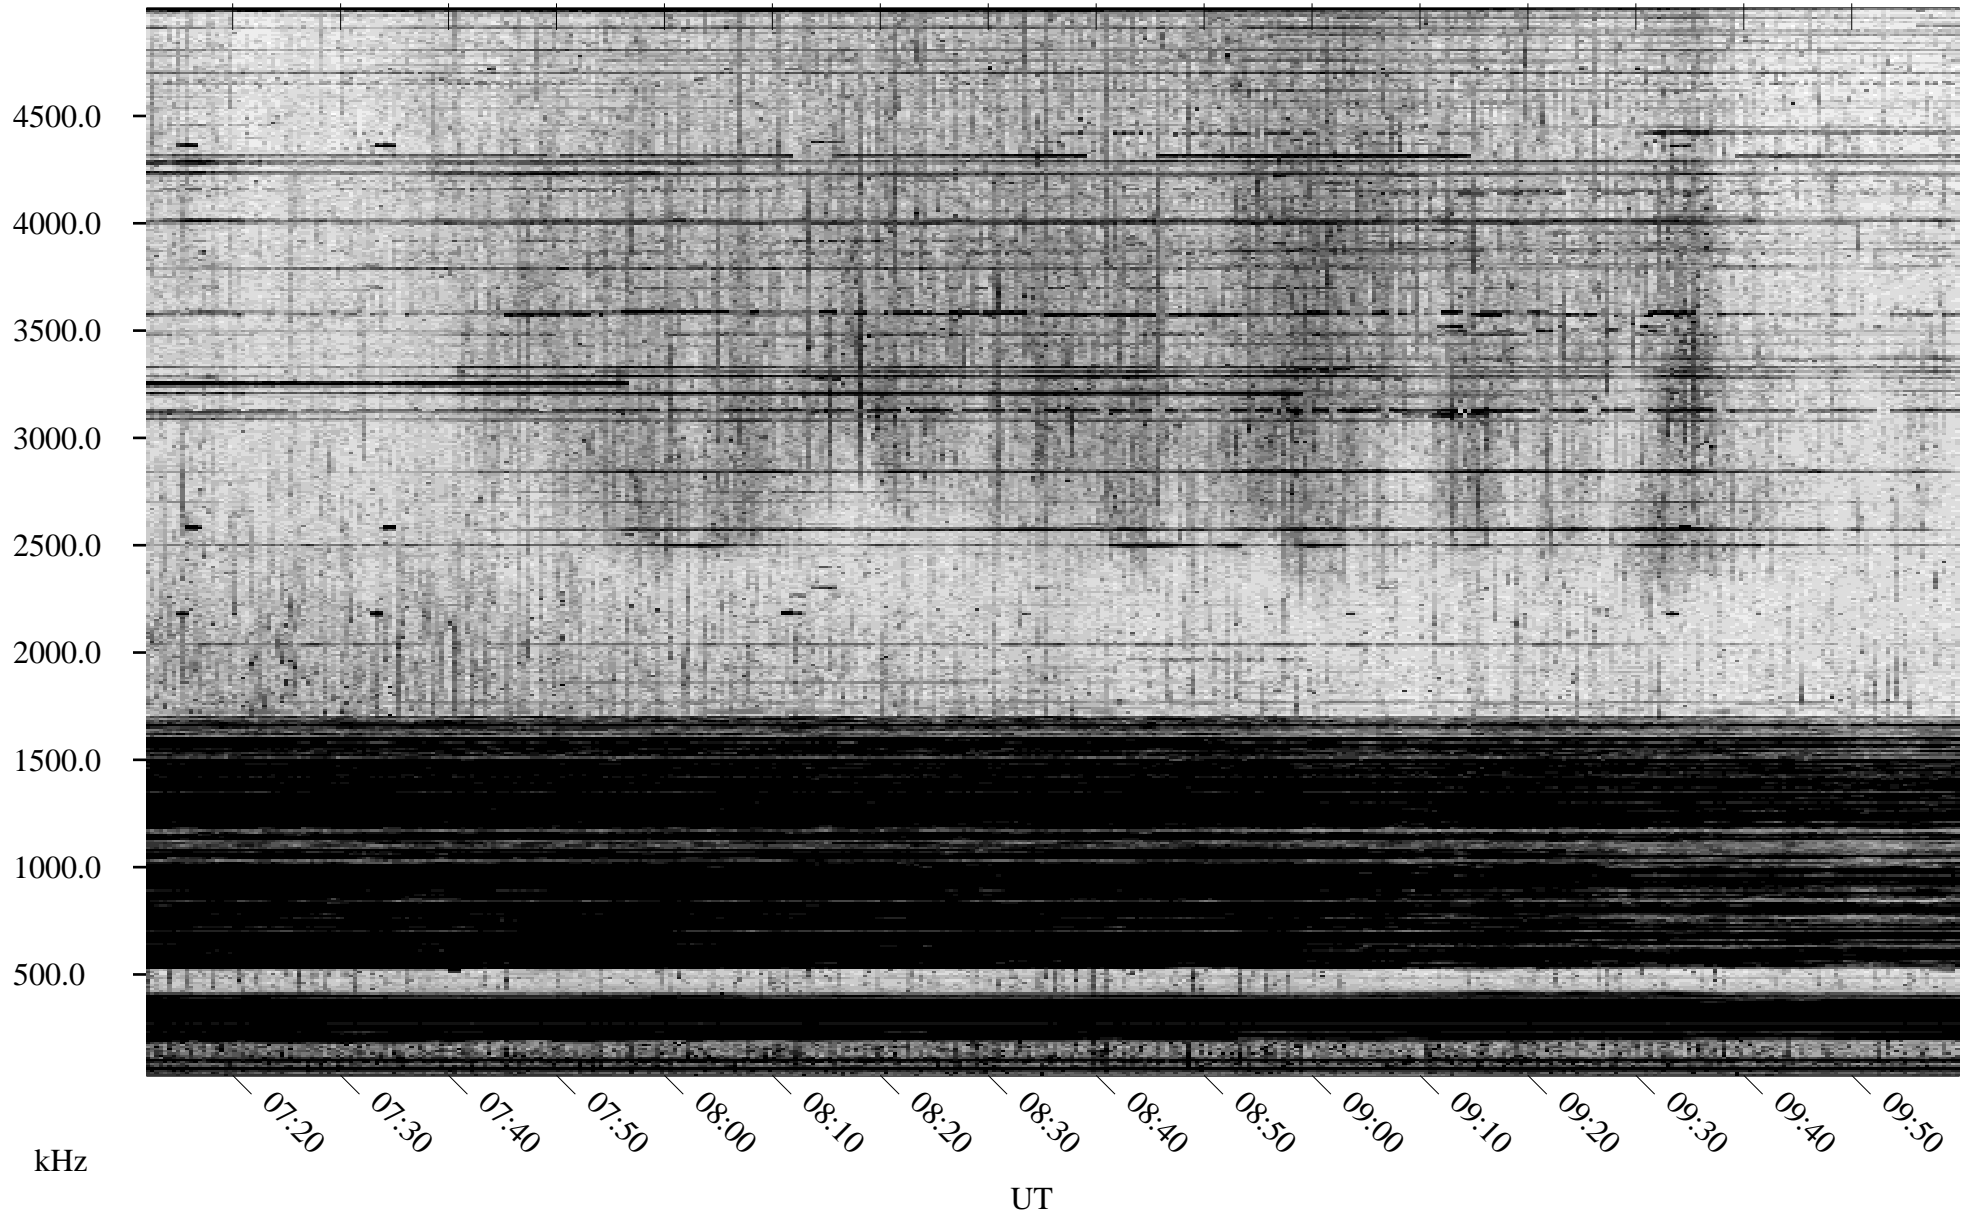

# 09/27/2003 Churchill, Manitoba

Linear Scale    Black = 161    White = 15

ch03269l.r00m max\_12

Page 4

# 09/27/2003 Churchill, Manitoba

Linear Scale    Black = 161    White = 15

ch03269l.r00m max\_12

Page 5