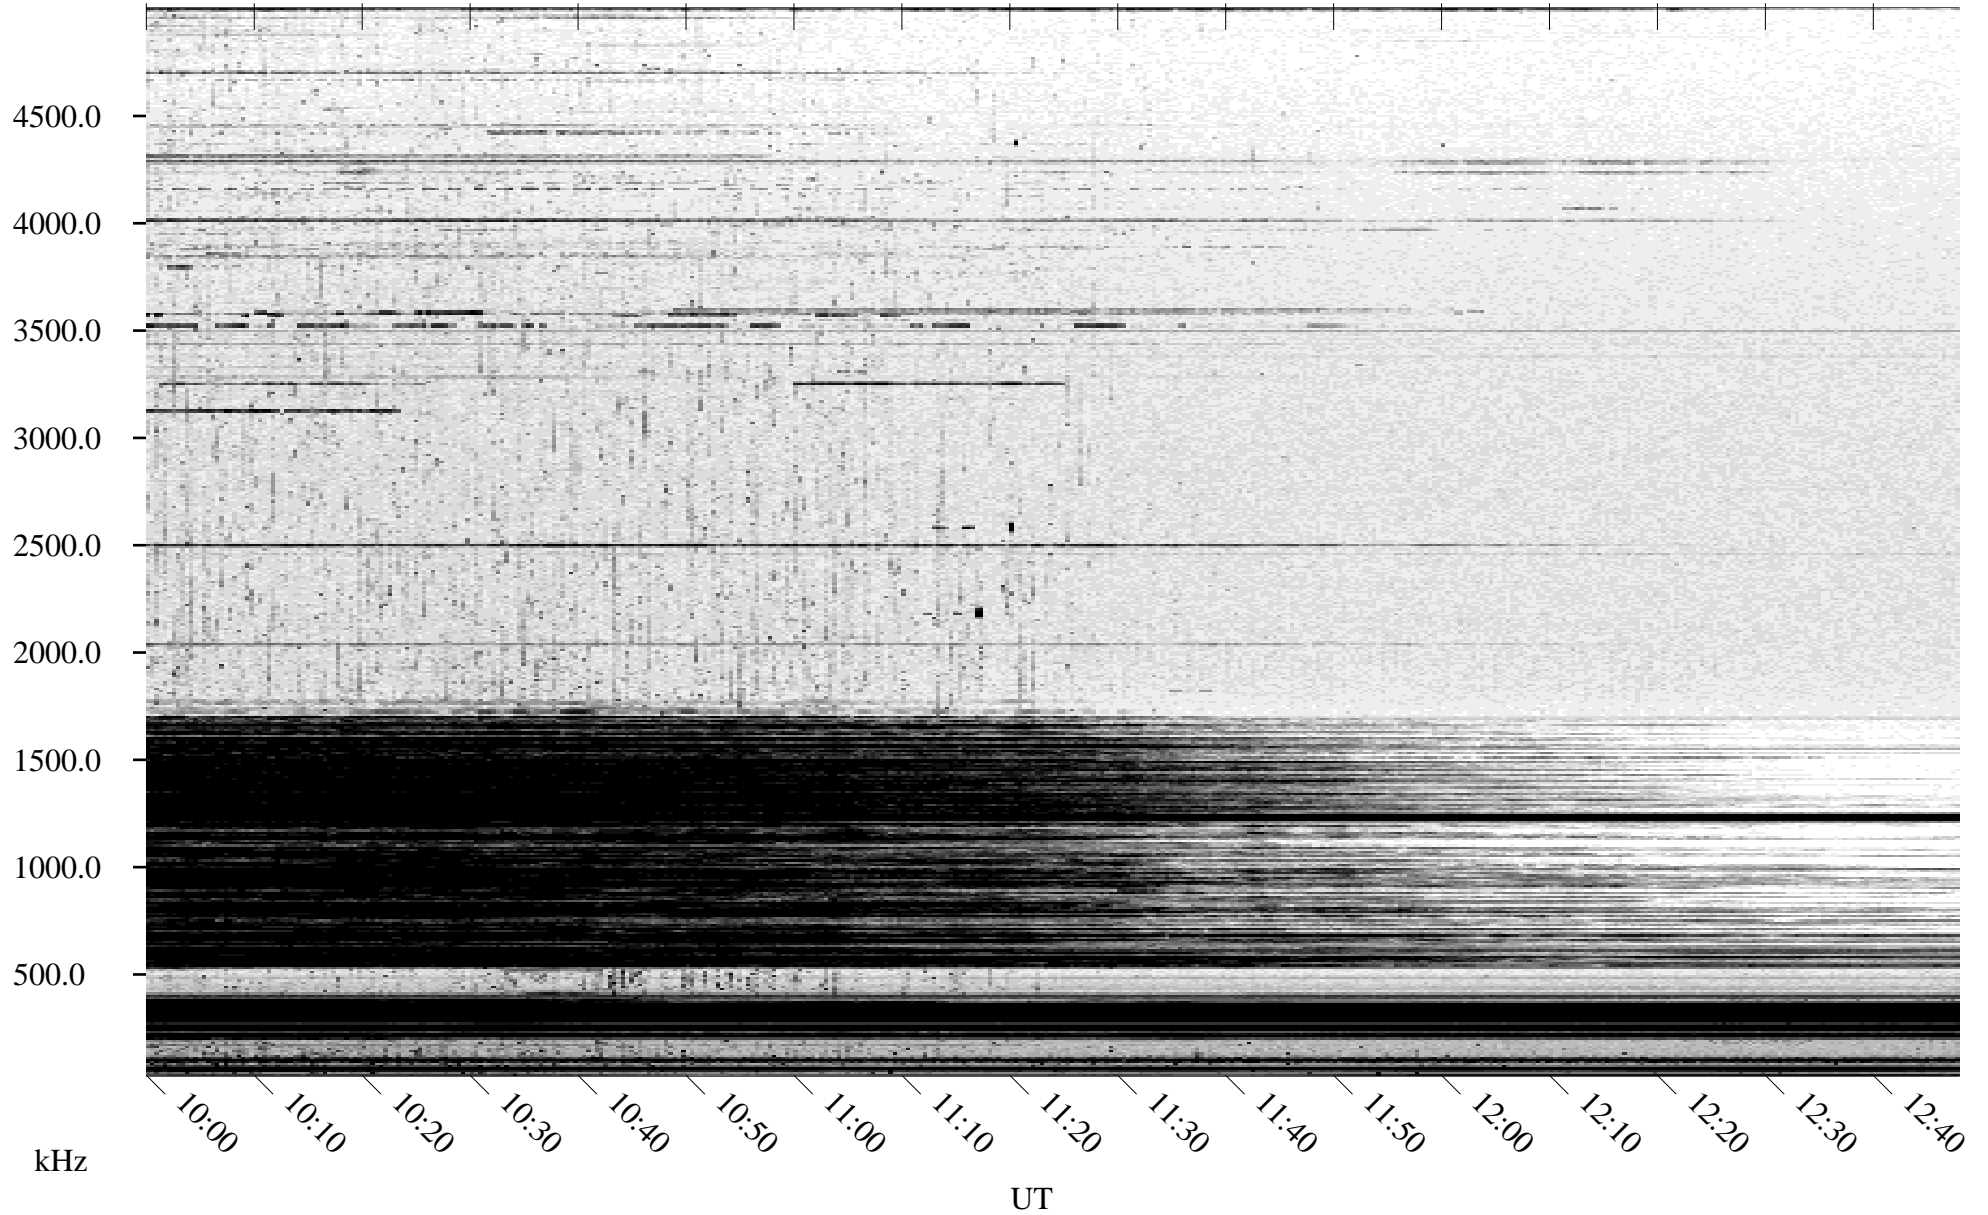

09/27/2003 Churchill, Manitoba

Linear Scale Black = 161 White = 15

ch03270l.r00m max_12

Page 1

09/27/2003 Churchill, Manitoba

Linear Scale Black = 161 White = 15

ch03270l.r00m max_12

Page 2

09/28/2003 Churchill, Manitoba

Linear Scale Black = 161 White = 15

ch03270l.r00m max_12

Page 3

09/28/2003 Churchill, Manitoba

Linear Scale Black = 161 White = 15

ch03270l.r00m max_12

Page 4

09/28/2003 Churchill, Manitoba

Linear Scale Black = 161 White = 15

ch03270l.r00m max_12

Page 5

09/28/2003 Churchill, Manitoba

Linear Scale Black = 161 White = 15

ch03270l.r00m max_12

Page 6

09/28/2003 Churchill, Manitoba

Linear Scale Black = 161 White = 15

ch03270l.r00m max_12

Page 7

09/28/2003 Churchill, Manitoba

Linear Scale

Black = 161

White = 15