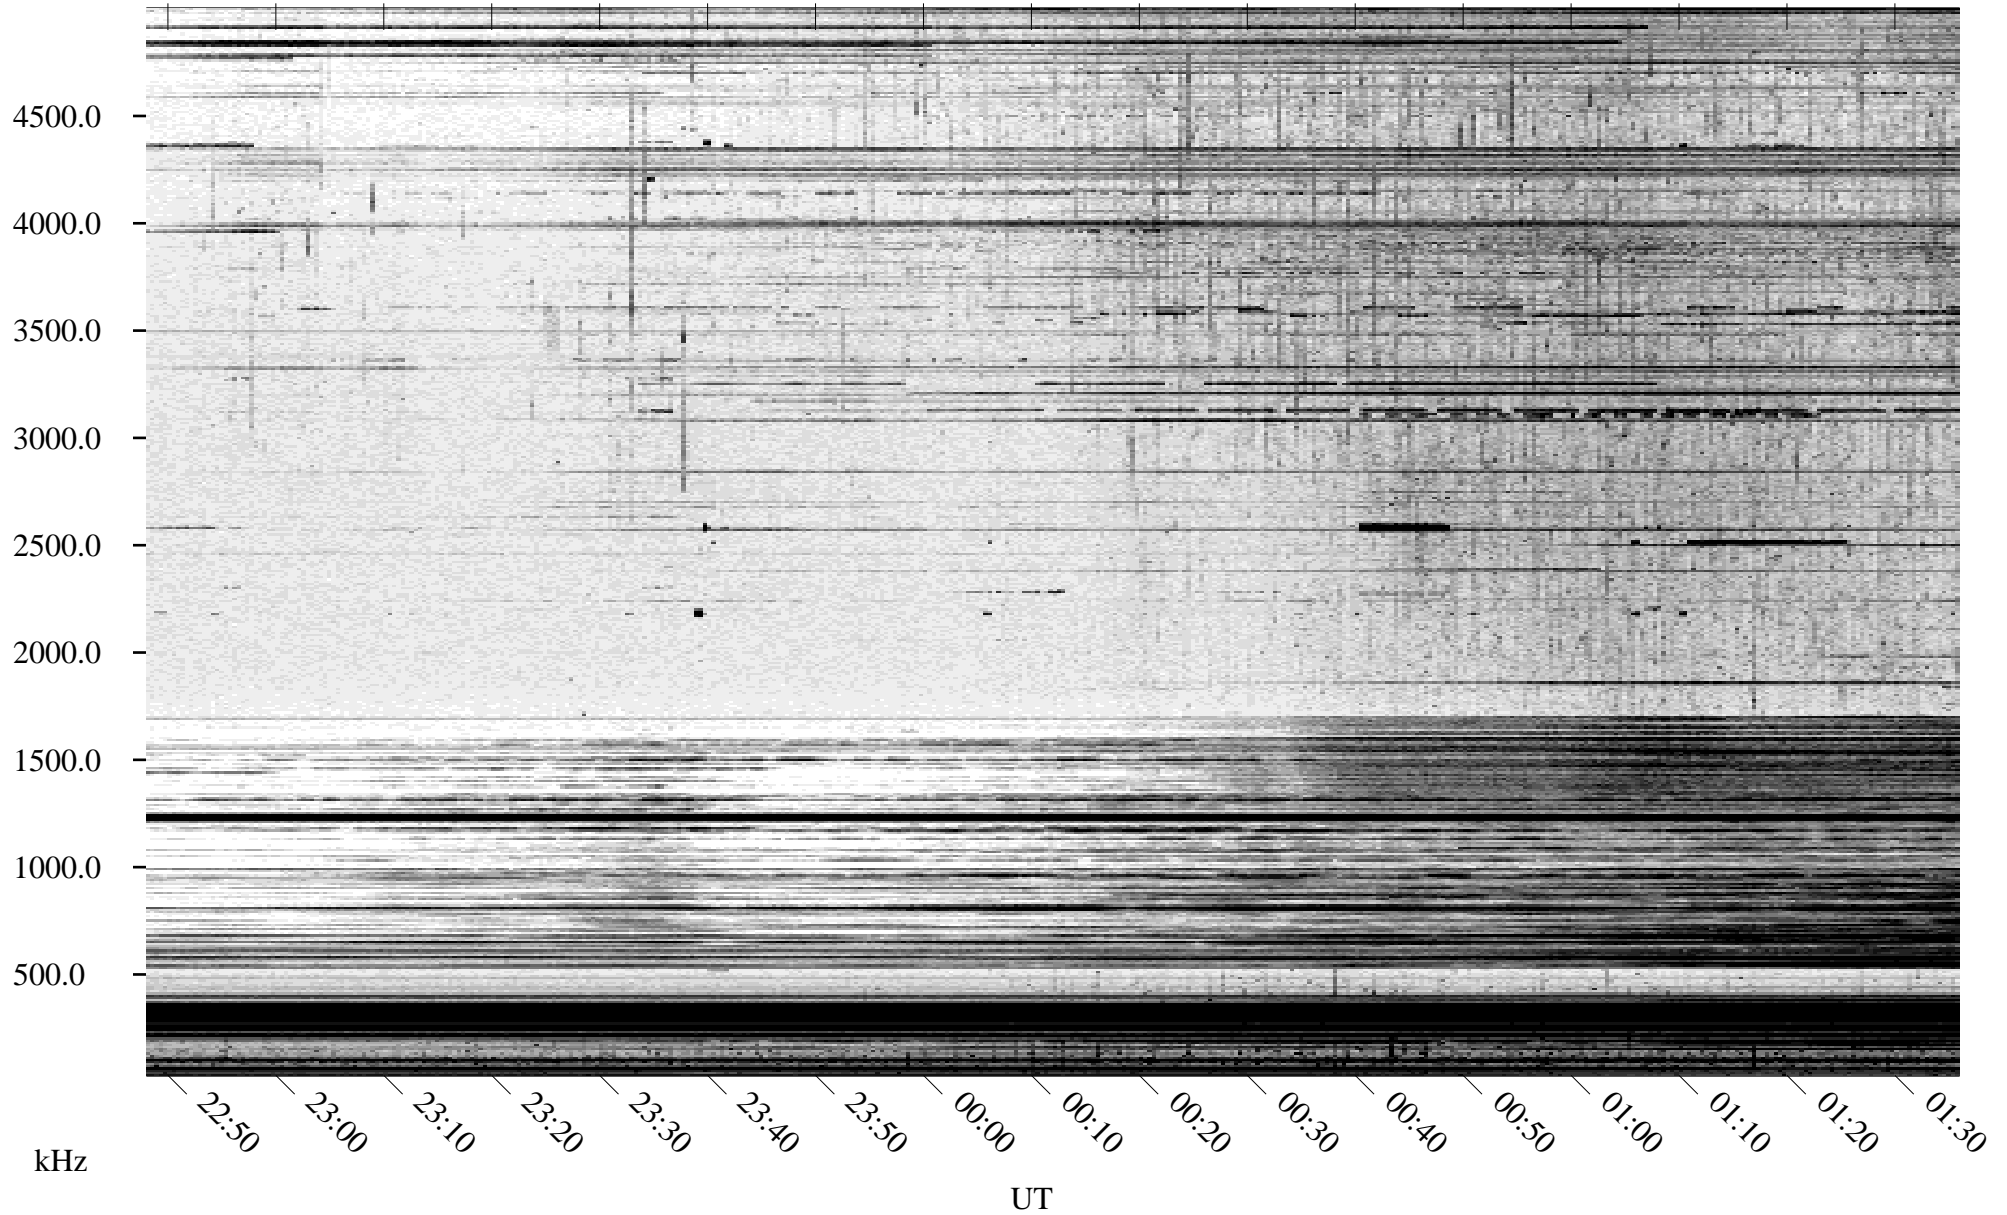

09/27/2003 Churchill, Manitoba

Linear Scale Black = 161 White = 15

ch03270l.r00m max_12

Page 1

09/27/2003 Churchill, Manitoba

Linear Scale Black = 161 White = 15

ch03270l.r00m max_12

Page 2

09/28/2003 Churchill, Manitoba

Linear Scale Black = 161 White = 15

ch03270l.r00m max_12

Page 3

09/28/2003 Churchill, Manitoba

Linear Scale Black = 161 White = 15

ch03270l.r00m max_12

Page 4

09/28/2003 Churchill, Manitoba

Linear Scale Black = 161 White = 15

ch03270l.r00m max_12

Page 5

09/28/2003 Churchill, Manitoba

Linear Scale Black = 161 White = 15

ch03270l.r00m max_12

Page 6

09/28/2003 Churchill, Manitoba

Linear Scale Black = 161 White = 15

ch03270l.r00m max_12

Page 7

09/28/2003 Churchill, Manitoba

Linear Scale

Black = 161

White = 15