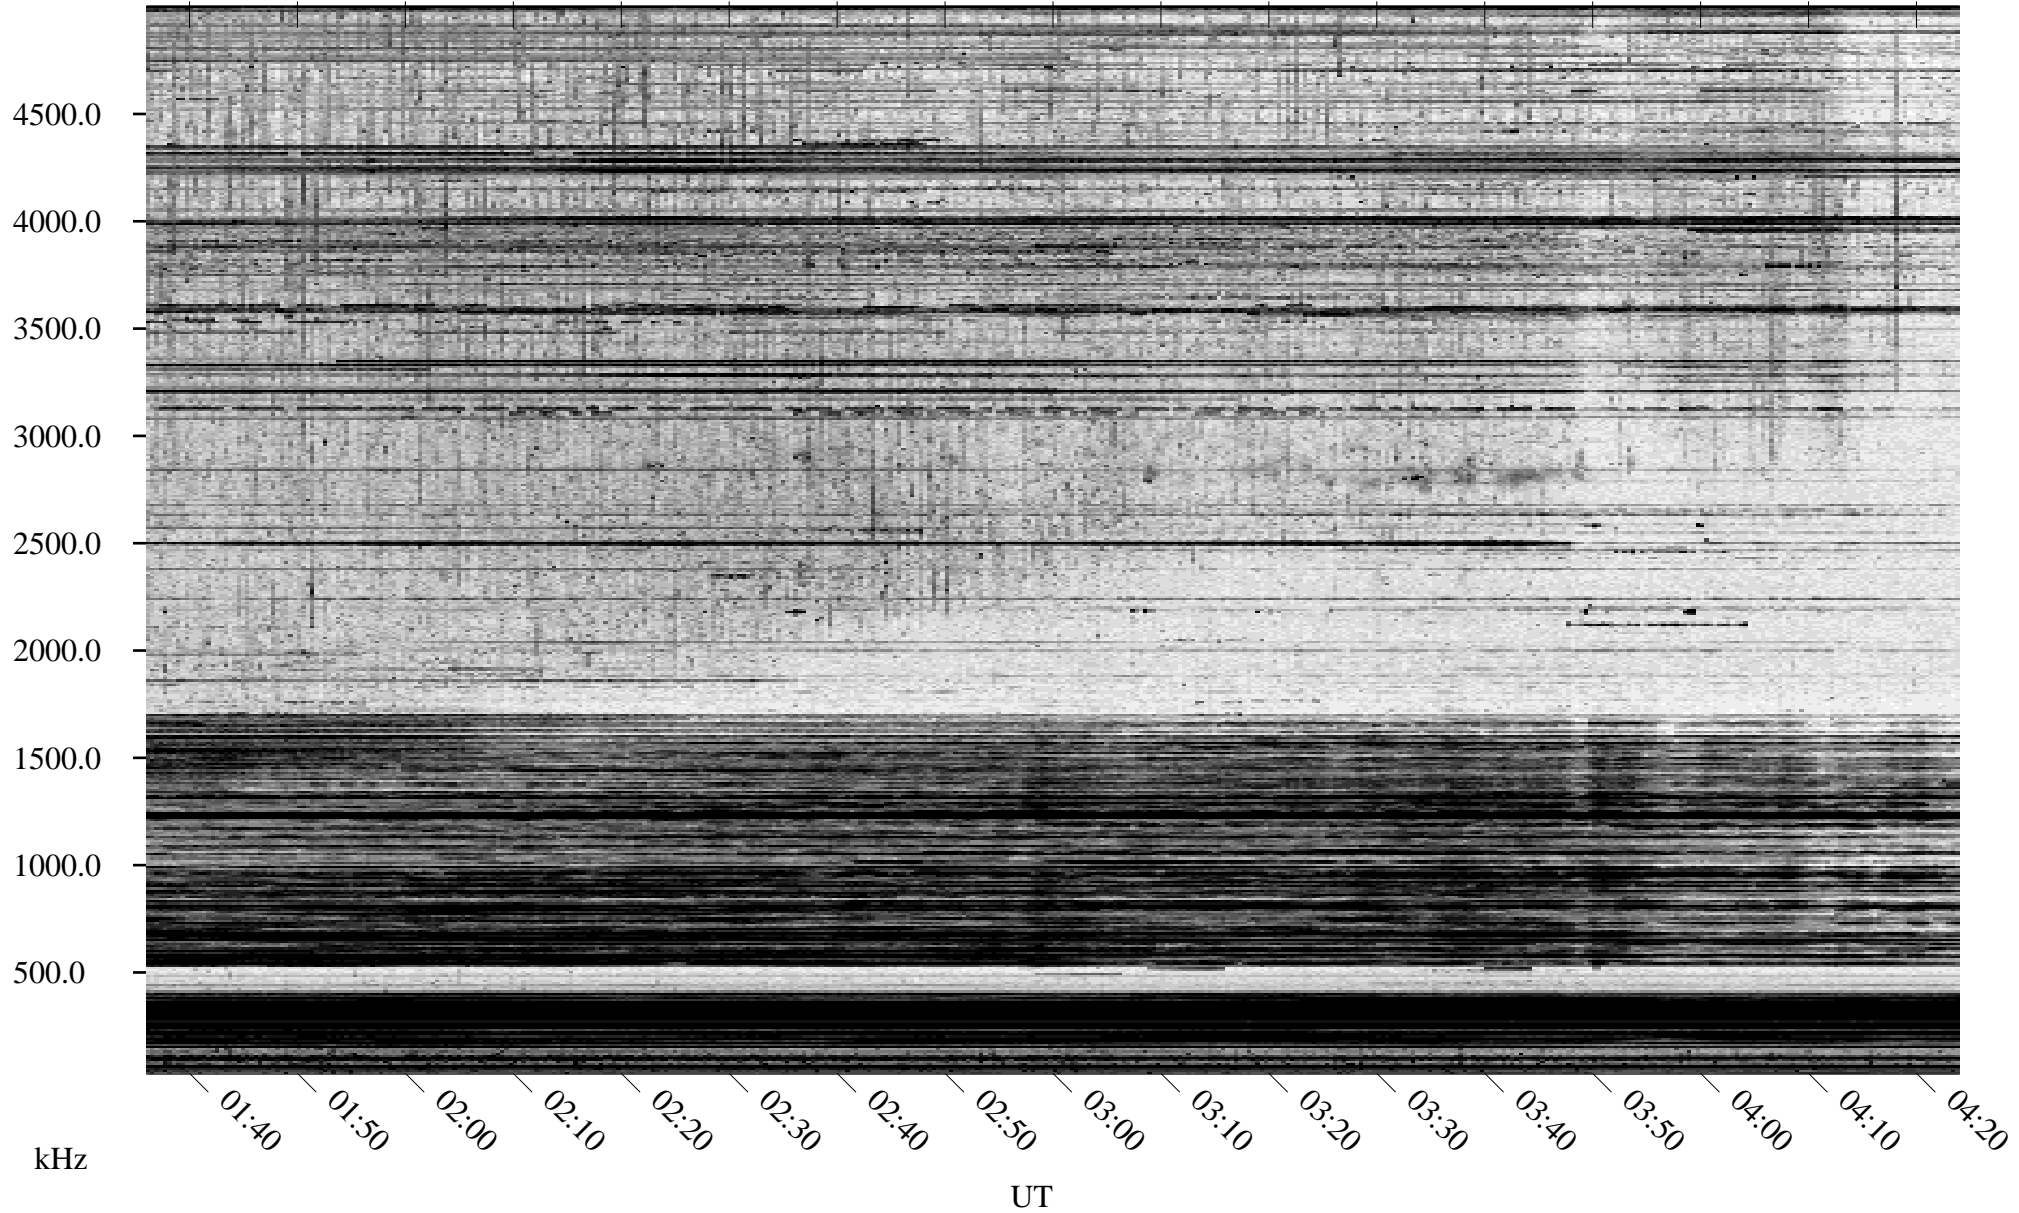

09/27/2003 Churchill, Manitoba

Linear Scale Black = 161 White = 15

ch03270l.r00m max_12

Page 1

09/27/2003 Churchill, Manitoba

Linear Scale Black = 161 White = 15

ch03270l.r00m max_12

Page 2

09/28/2003 Churchill, Manitoba

Linear Scale Black = 161 White = 15

ch03270l.r00m max_12

Page 3

09/28/2003 Churchill, Manitoba

Linear Scale Black = 161 White = 15

ch03270l.r00m max_12

Page 4

09/28/2003 Churchill, Manitoba

Linear Scale Black = 161 White = 15

ch03270l.r00m max_12

Page 5

09/28/2003 Churchill, Manitoba

Linear Scale Black = 161 White = 15

ch03270l.r00m max_12

Page 6

09/28/2003 Churchill, Manitoba

Linear Scale Black = 161 White = 15

ch03270l.r00m max_12

Page 7

09/28/2003 Churchill, Manitoba

Linear Scale

Black = 161

White = 15