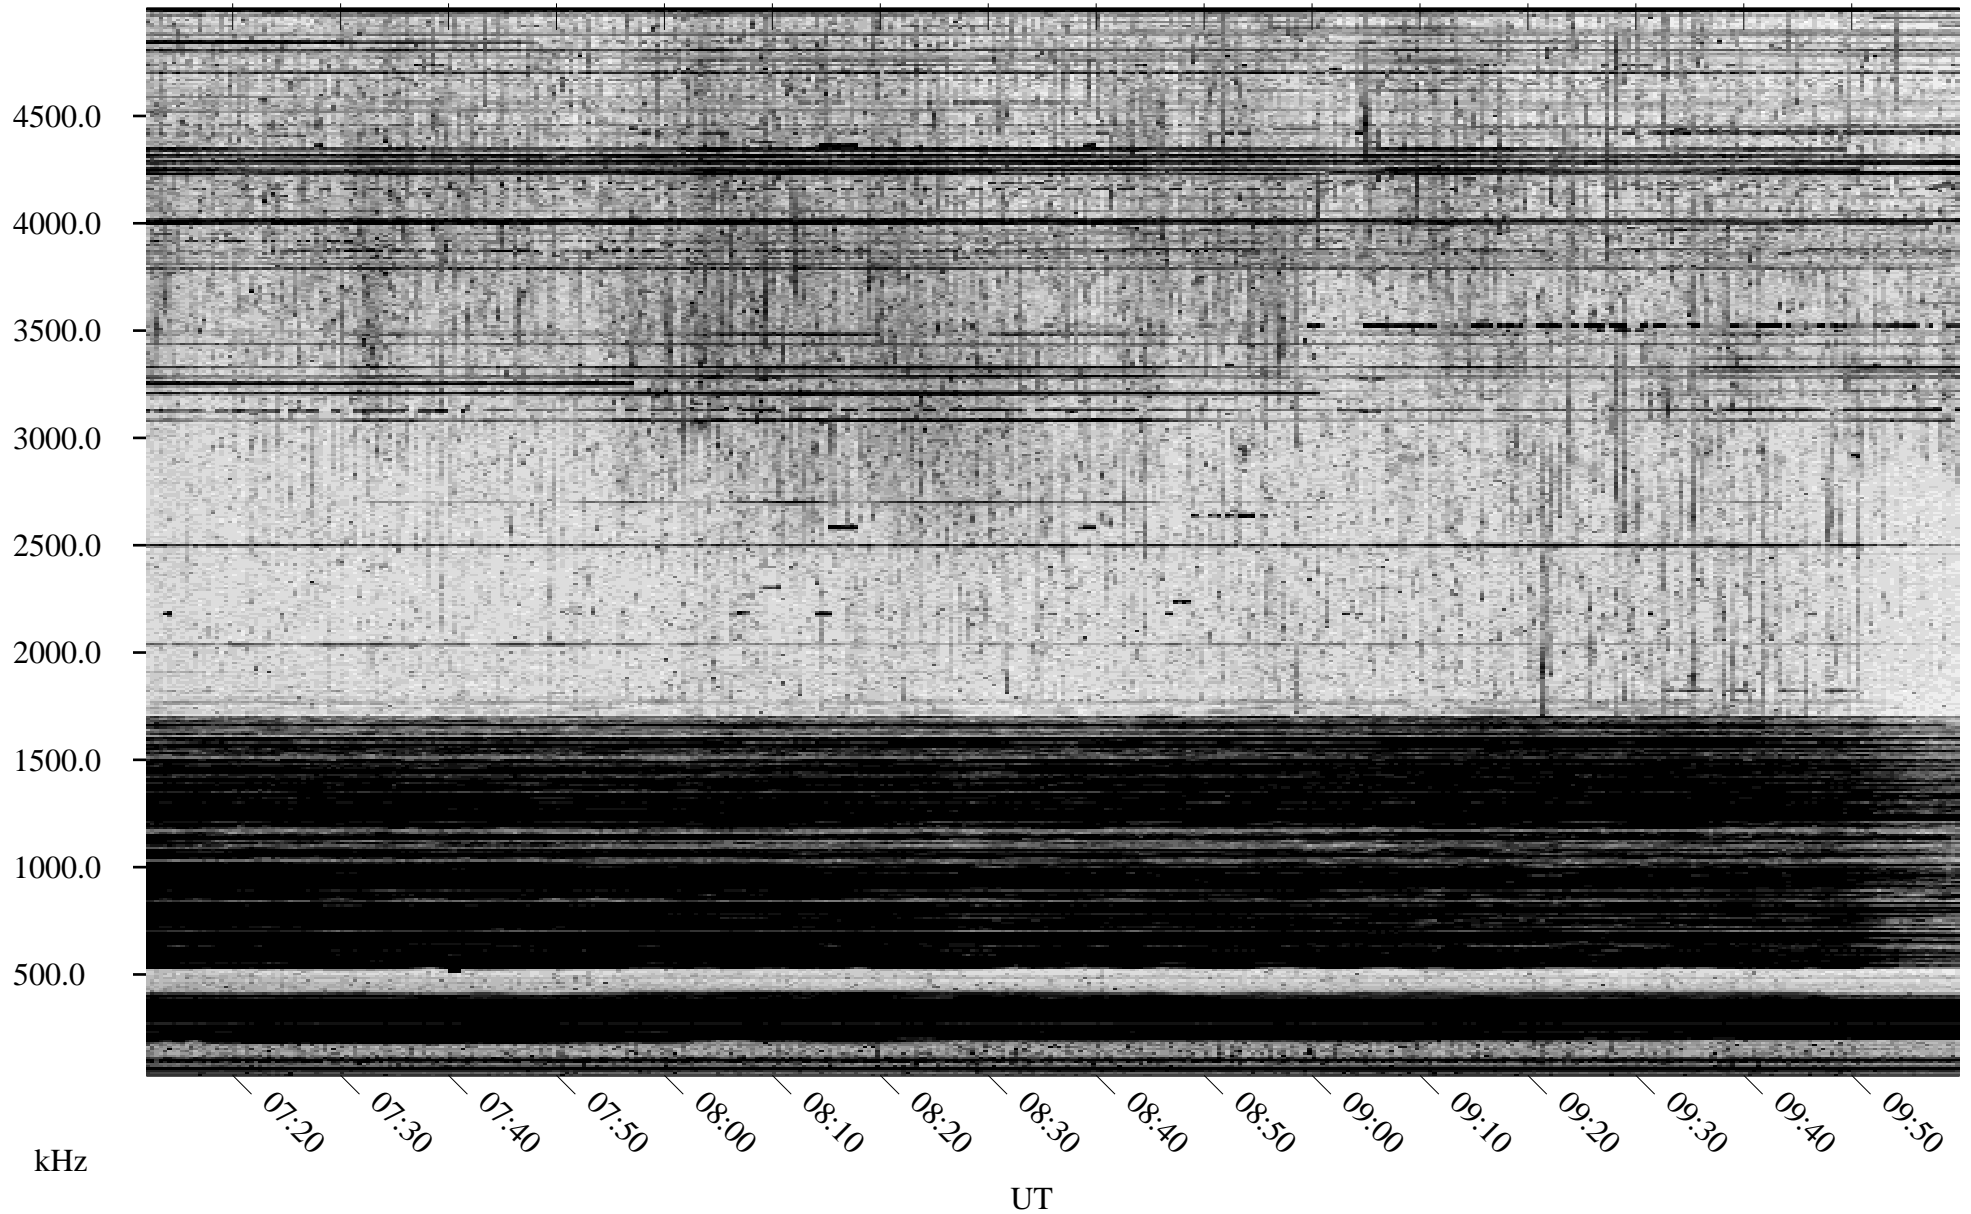

09/28/2003 Churchill, Manitoba

Linear Scale Black = 161 White = 15

ch032711.r00m max_12

Page 1

09/28/2003 Churchill, Manitoba

Linear Scale Black = 161 White = 15

ch032711.r00m max_12

Page 2

09/29/2003 Churchill, Manitoba

Linear Scale Black = 161 White = 15

ch032711.r00m max_12

Page 3

09/29/2003 Churchill, Manitoba

Linear Scale Black = 161 White = 15

ch032711.r00m max_12

Page 4

09/29/2003 Churchill, Manitoba

Linear Scale Black = 161 White = 15

ch032711.r00m max_12

Page 5

09/29/2003 Churchill, Manitoba

Linear Scale Black = 161 White = 15

ch032711.r00m max_12

Page 6

09/29/2003 Churchill, Manitoba

Linear Scale Black = 161 White = 15

ch032711.r00m max_12

Page 7

09/29/2003 Churchill, Manitoba

Linear Scale Black = 161 White = 15

ch032711.r00m max_12

Page 8