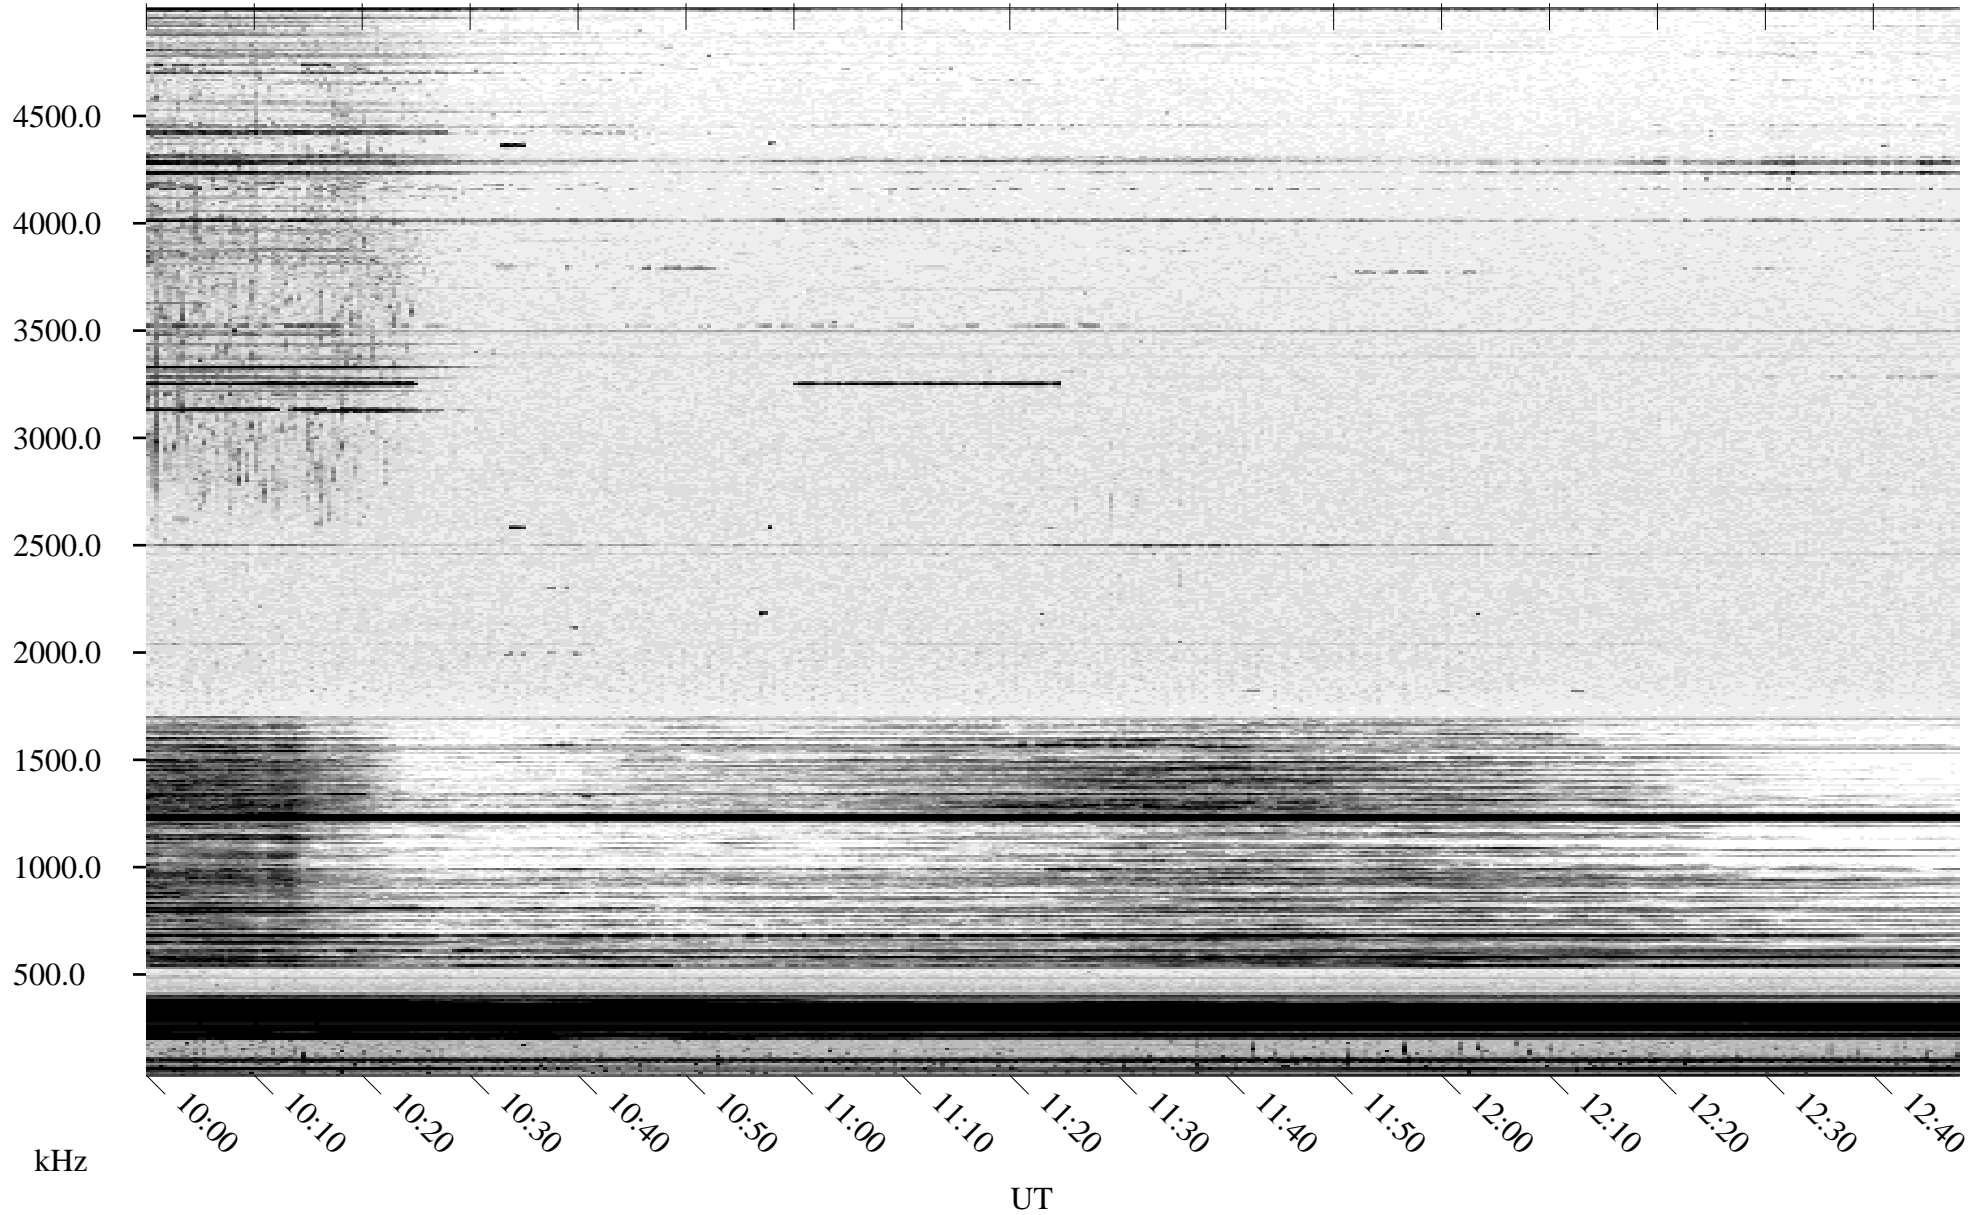

09/28/2003 Churchill, Manitoba

Linear Scale Black = 161 White = 15

ch032711.r00m max_12

Page 1

09/28/2003 Churchill, Manitoba

Linear Scale Black = 161 White = 15

ch032711.r00m max_12

Page 2

09/29/2003 Churchill, Manitoba

Linear Scale Black = 161 White = 15

ch032711.r00m max_12

Page 3

09/29/2003 Churchill, Manitoba

Linear Scale Black = 161 White = 15

ch032711.r00m max_12

Page 4

09/29/2003 Churchill, Manitoba

Linear Scale Black = 161 White = 15

ch032711.r00m max_12

Page 5

09/29/2003 Churchill, Manitoba

Linear Scale Black = 161 White = 15

ch032711.r00m max_12

Page 6

09/29/2003 Churchill, Manitoba

Linear Scale Black = 161 White = 15

ch032711.r00m max_12

Page 7

09/29/2003 Churchill, Manitoba

Linear Scale Black = 161 White = 15

ch032711.r00m max_12

Page 8