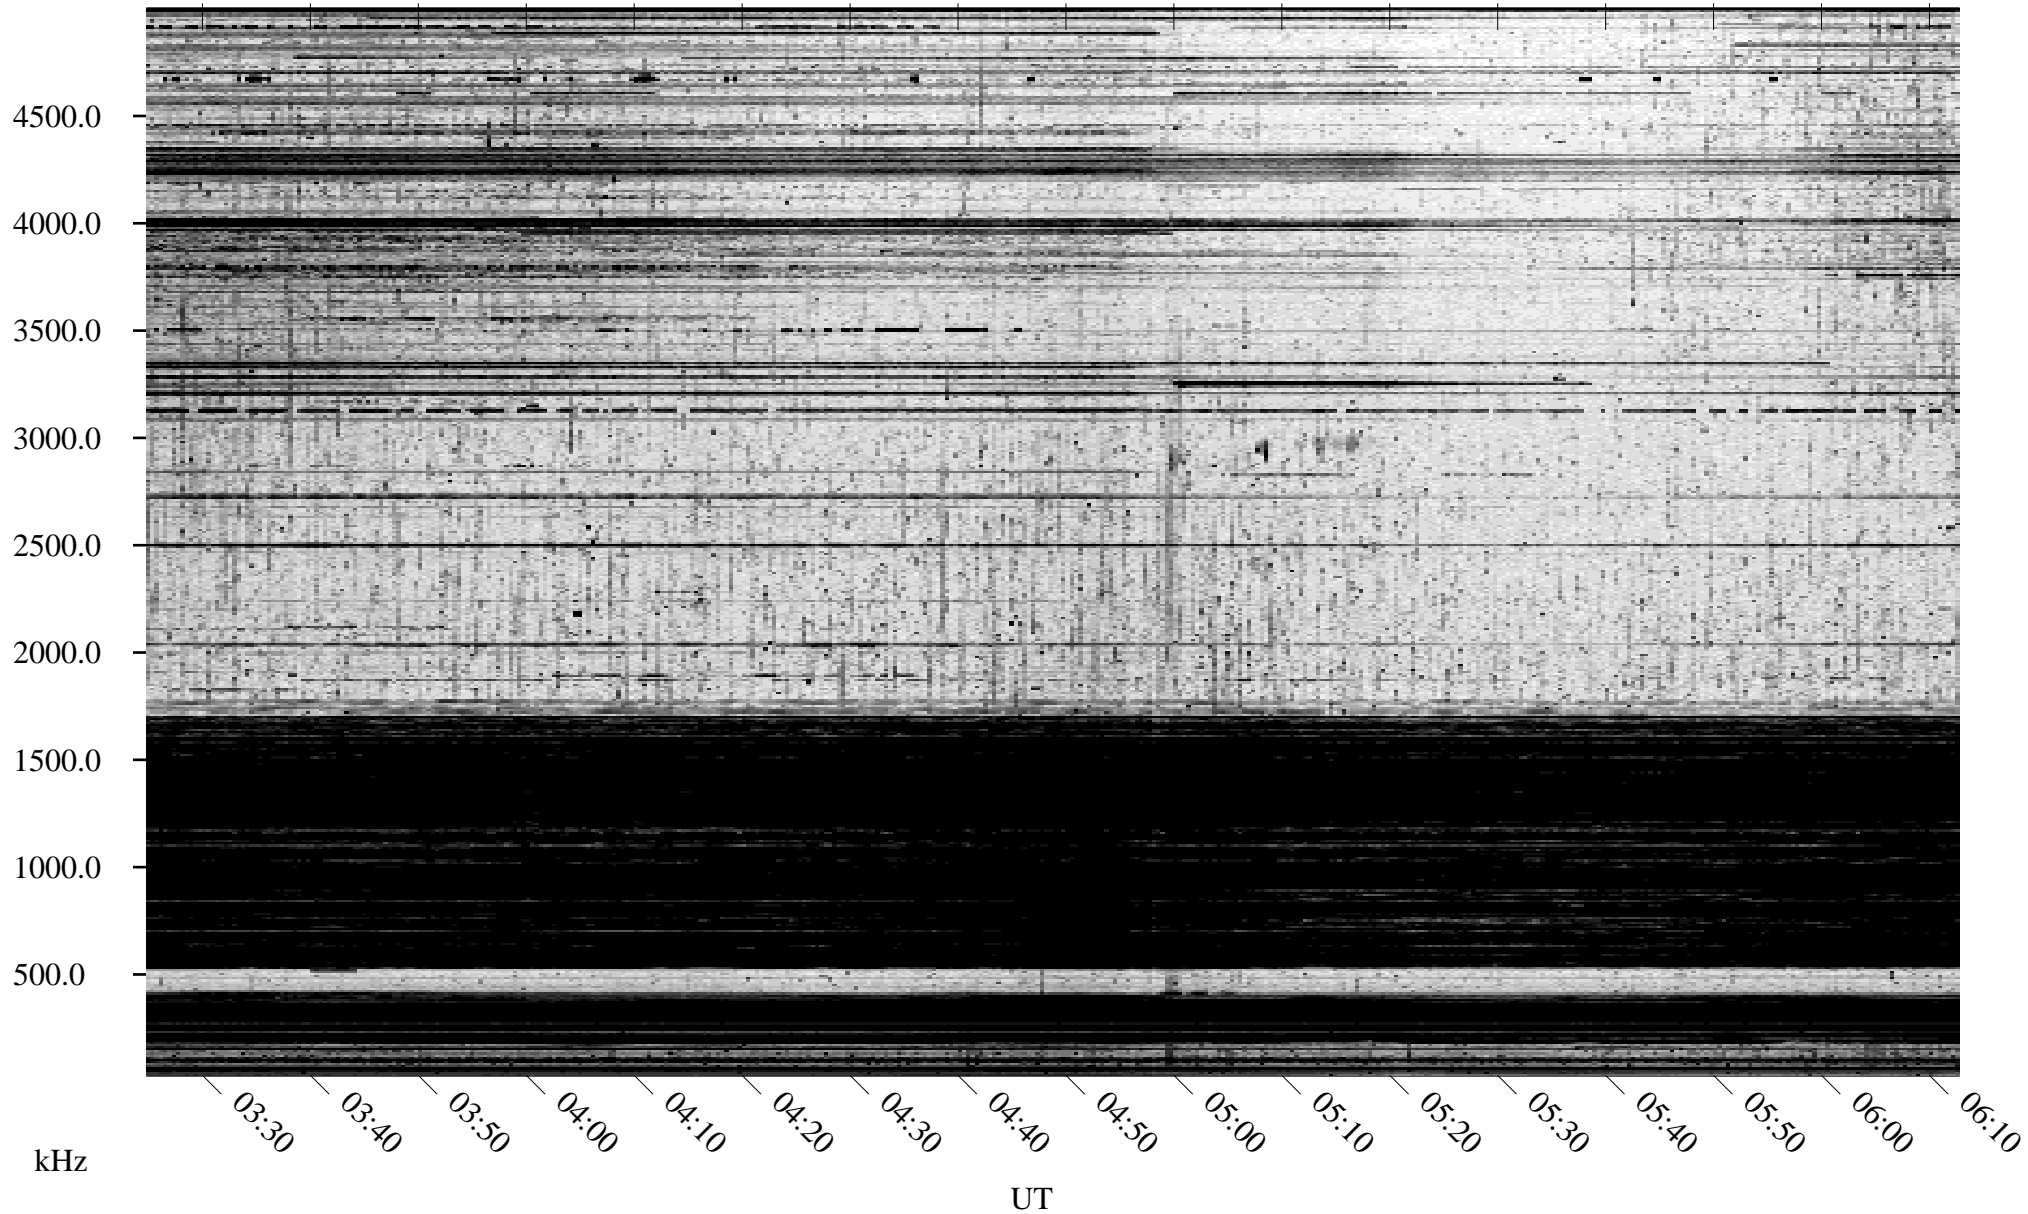

09/29/2003 Churchill, Manitoba

Linear Scale Black = 161 White = 15

ch03272l.z01m max_12

Page 1

09/30/2003 Churchill, Manitoba

Linear Scale Black = 161 White = 15

ch03272l.z01m max_12

Page 2

09/30/2003 Churchill, Manitoba

Linear Scale Black = 161 White = 15

ch03272l.z01m max_12

Page 3

09/30/2003 Churchill, Manitoba

Linear Scale Black = 161 White = 15

ch03272l.z01m max_12

Page 4

09/30/2003 Churchill, Manitoba

Linear Scale Black = 161 White = 15

ch03272l.z01m max_12

Page 5

09/30/2003 Churchill, Manitoba

Linear Scale Black = 161 White = 15

ch03272l.z01m max_12

Page 6

09/30/2003 Churchill, Manitoba

Linear Scale Black = 161 White = 15

ch03272l.z01m max_12

Page 7

09/30/2003 Churchill, Manitoba

Linear Scale Black = 161 White = 15

ch03272l.z01m max_12

Page 8