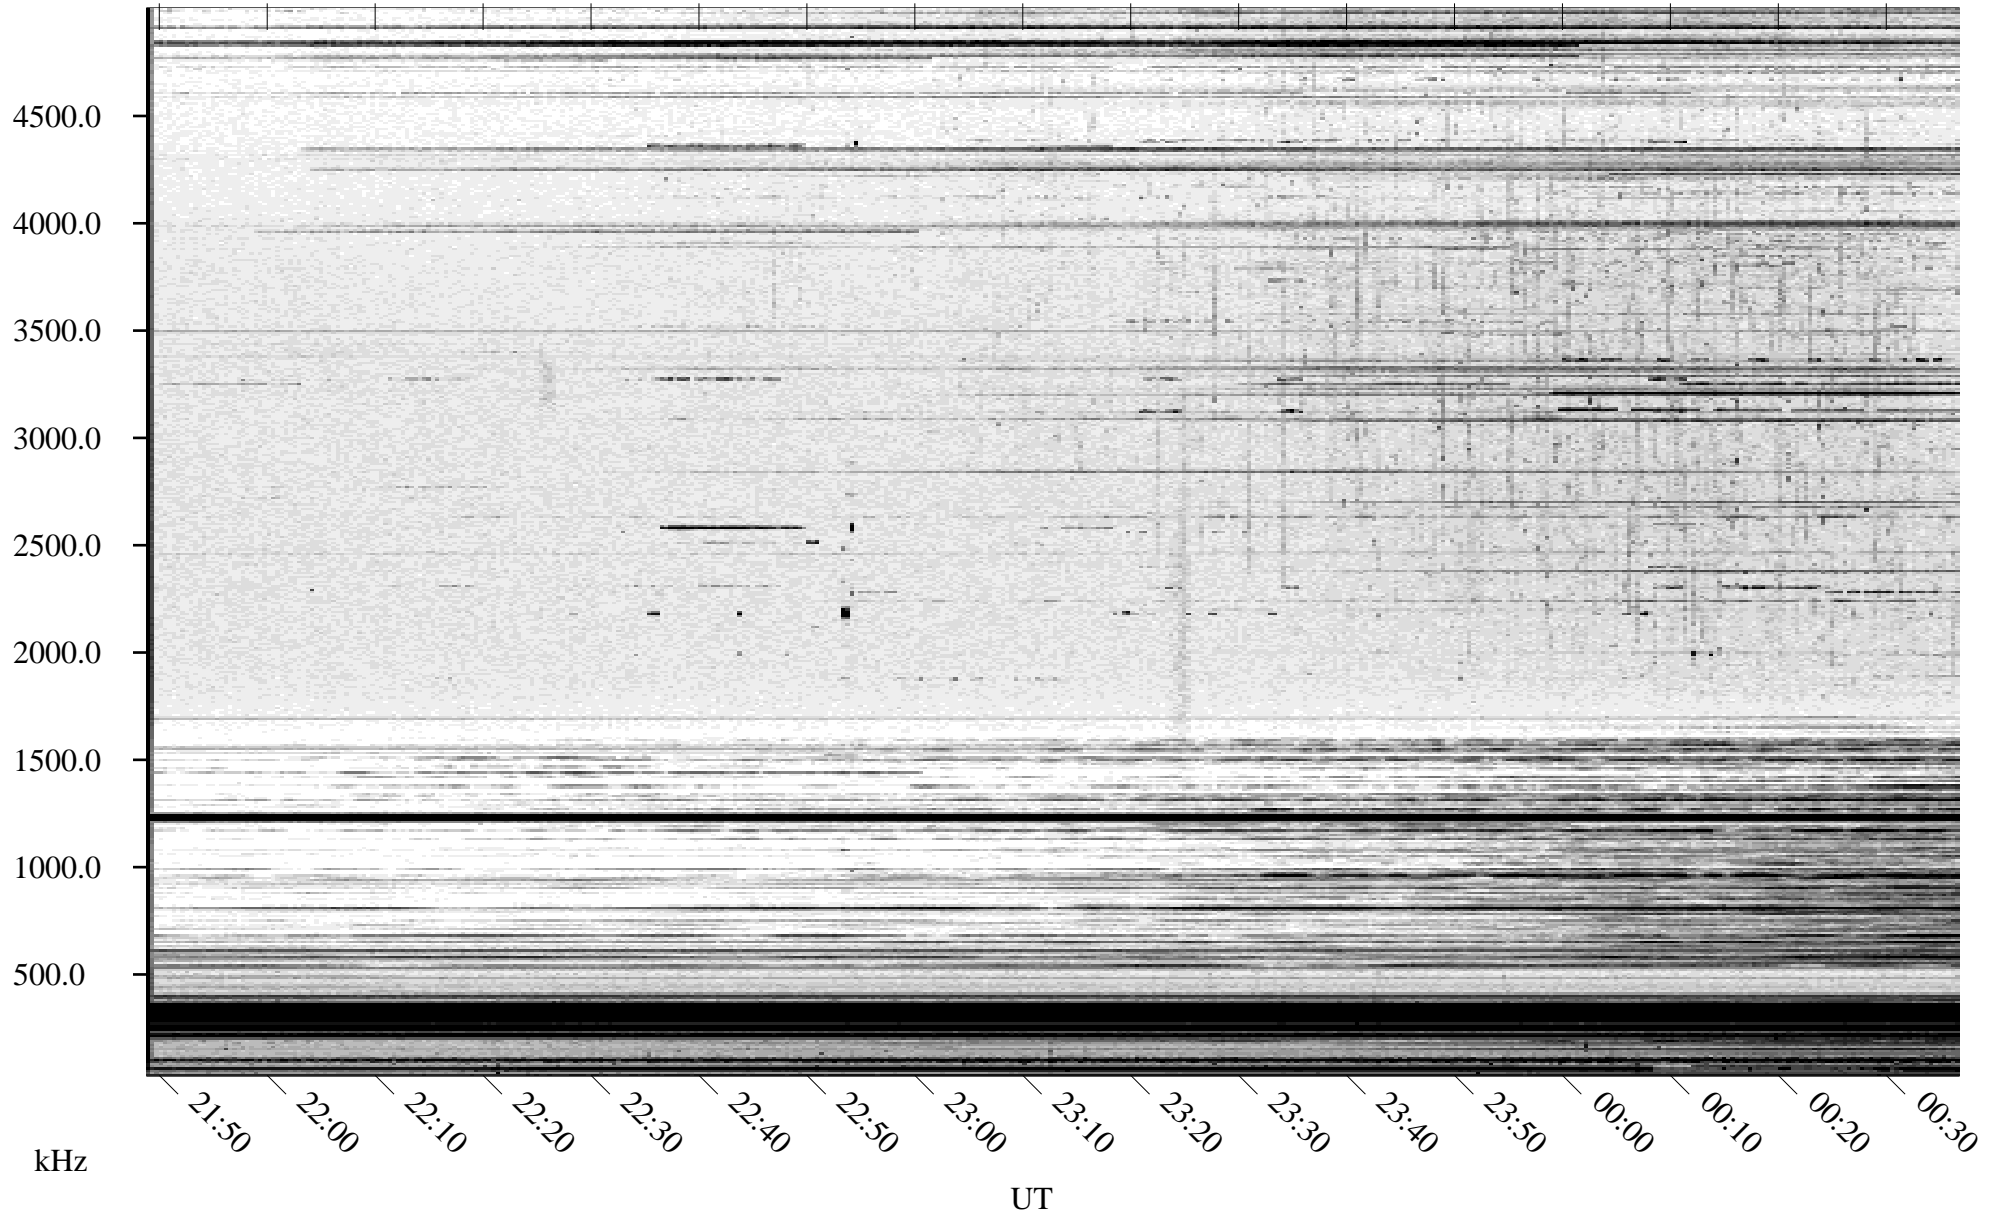

09/29/2003 Churchill, Manitoba

Linear Scale Black = 161 White = 15

ch03272l.z01m max_12

Page 1

09/30/2003 Churchill, Manitoba

Linear Scale Black = 161 White = 15

ch03272l.z01m max_12

Page 2

09/30/2003 Churchill, Manitoba

Linear Scale Black = 161 White = 15

ch03272l.z01m max_12

Page 3

09/30/2003 Churchill, Manitoba

Linear Scale Black = 161 White = 15

ch03272l.z01m max_12

Page 4

09/30/2003 Churchill, Manitoba

Linear Scale Black = 161 White = 15

ch03272l.z01m max_12

Page 5

09/30/2003 Churchill, Manitoba

Linear Scale Black = 161 White = 15

ch03272l.z01m max_12

Page 6

09/30/2003 Churchill, Manitoba

Linear Scale Black = 161 White = 15

ch03272l.z01m max_12

Page 7

09/30/2003 Churchill, Manitoba

Linear Scale Black = 161 White = 15

ch03272l.z01m max_12

Page 8