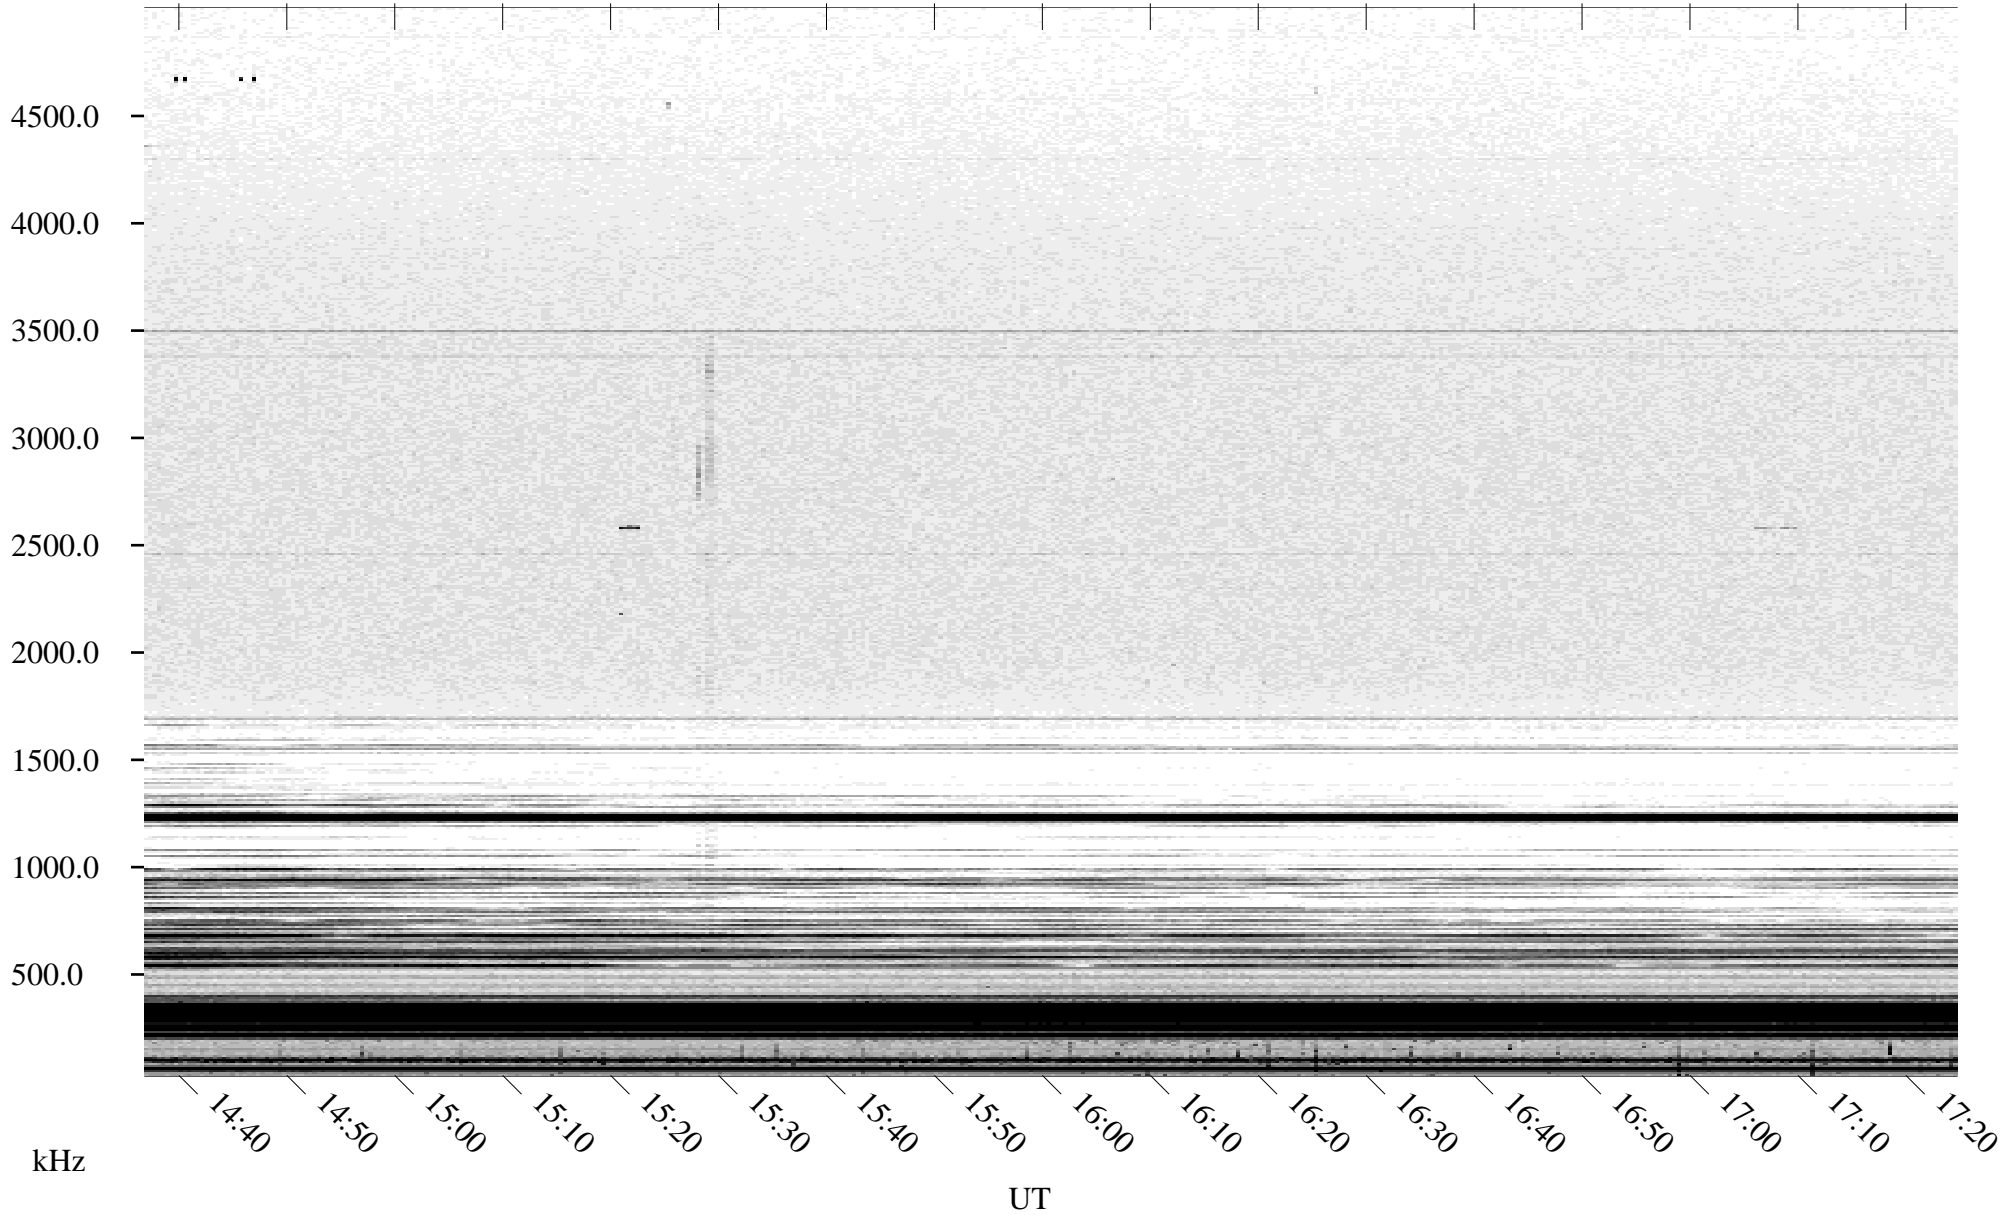

09/30/2003 Churchill, Manitoba

Linear Scale Black = 161 White = 15

ch03272l.z01m max_12

Page 5

09/30/2003 Churchill, Manitoba

Linear Scale Black = 161 White = 15

ch03272l.z01m max_12

Page 6

09/30/2003 Churchill, Manitoba

Linear Scale Black = 161 White = 15

ch03272l.z01m max_12

Page 7

09/30/2003 Churchill, Manitoba

Linear Scale Black = 161 White = 15

ch03272l.z01m max_12

Page 8