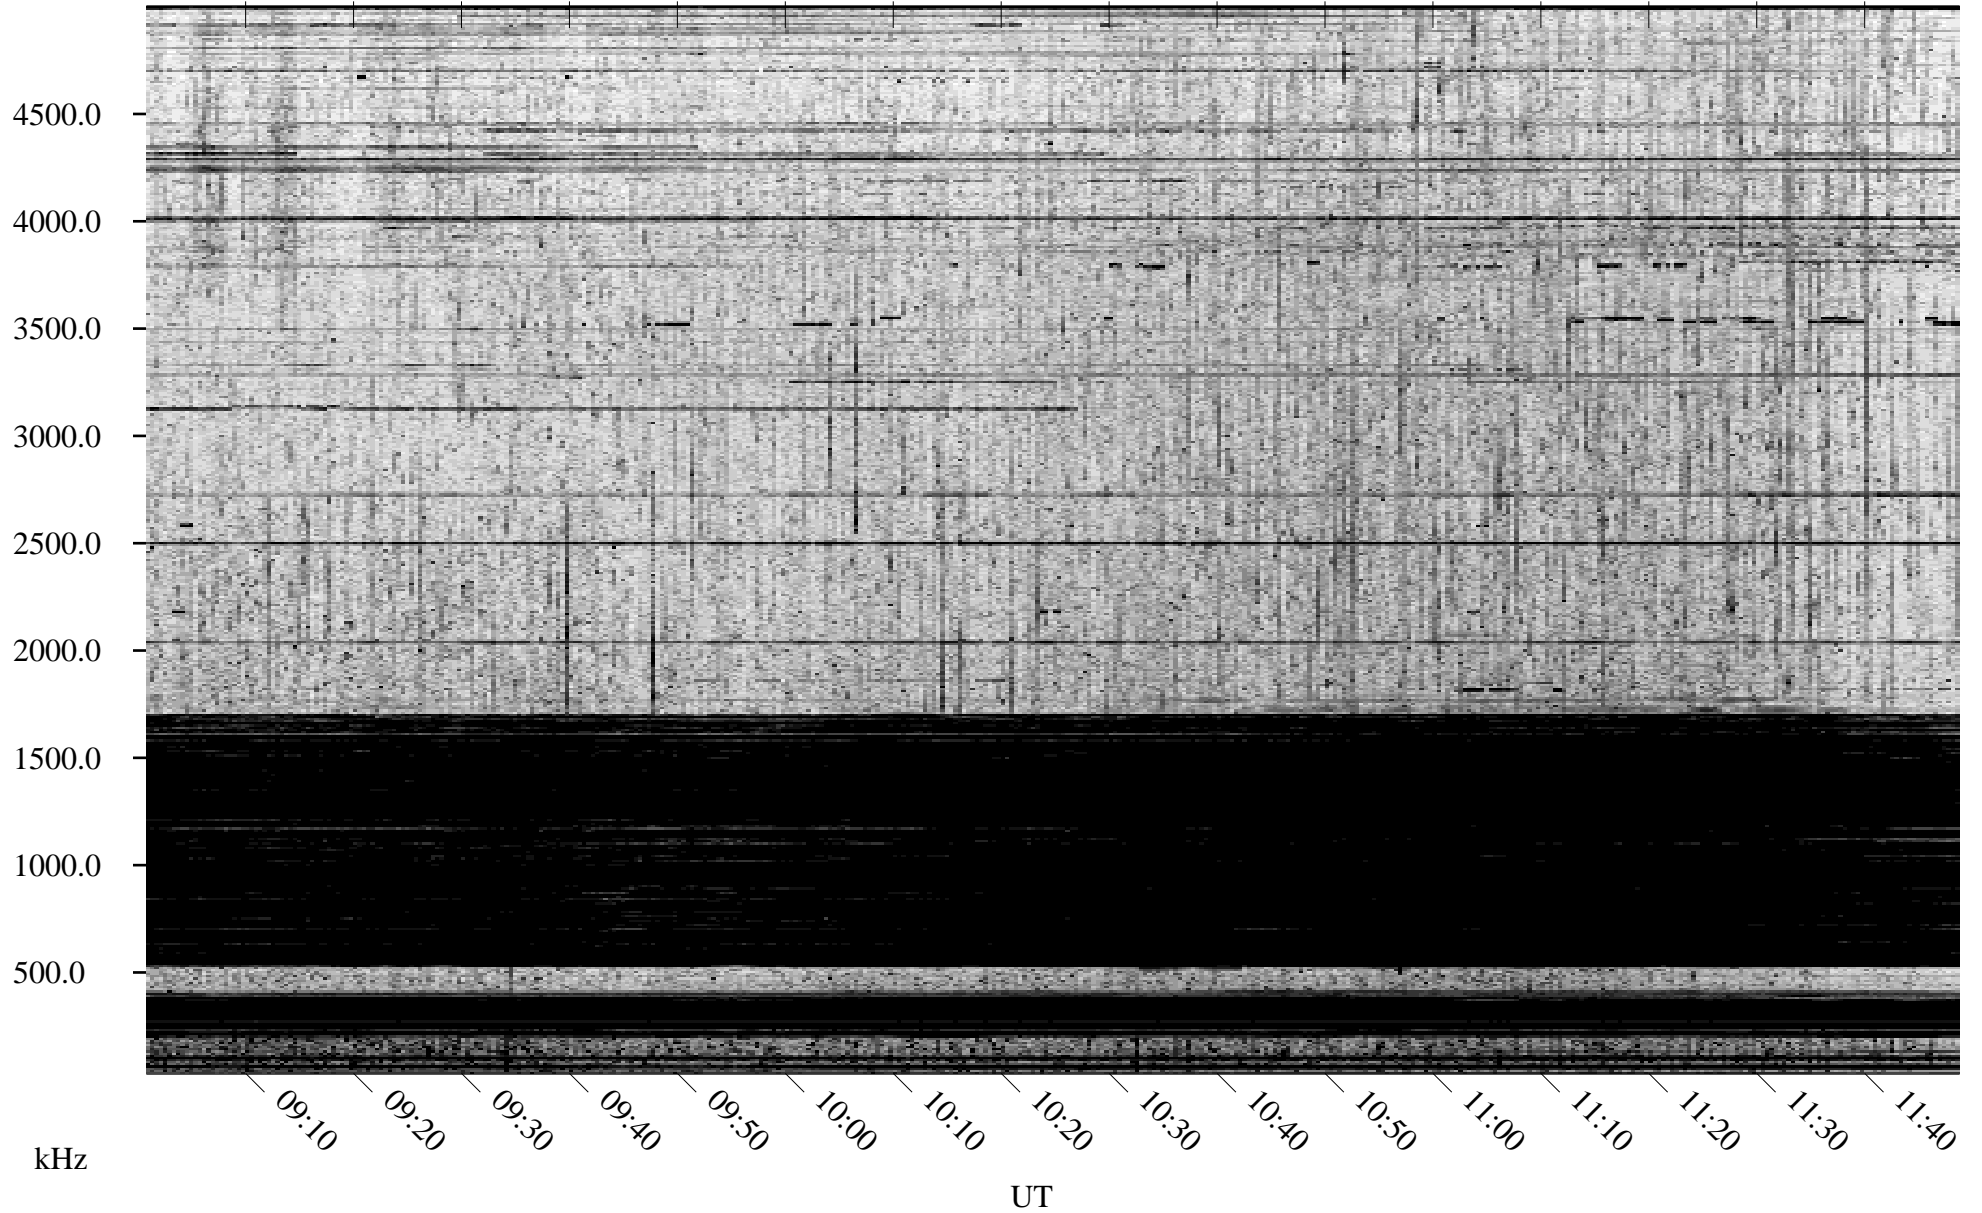

09/29/2003 Churchill, Manitoba

Linear Scale Black = 161 White = 15

ch03272l.z01m max_12

Page 1

09/30/2003 Churchill, Manitoba

Linear Scale Black = 161 White = 15

ch03272l.z01m max_12

Page 2

09/30/2003 Churchill, Manitoba

Linear Scale Black = 161 White = 15

ch03272l.z01m max_12

Page 3

09/30/2003 Churchill, Manitoba

Linear Scale Black = 161 White = 15

ch03272l.z01m max_12

Page 4

09/30/2003 Churchill, Manitoba

Linear Scale Black = 161 White = 15

ch03272l.z01m max_12

Page 5

09/30/2003 Churchill, Manitoba

Linear Scale Black = 161 White = 15

ch03272l.z01m max_12

Page 6

09/30/2003 Churchill, Manitoba

Linear Scale Black = 161 White = 15

ch03272l.z01m max_12

Page 7

09/30/2003 Churchill, Manitoba

Linear Scale Black = 161 White = 15

ch03272l.z01m max_12

Page 8