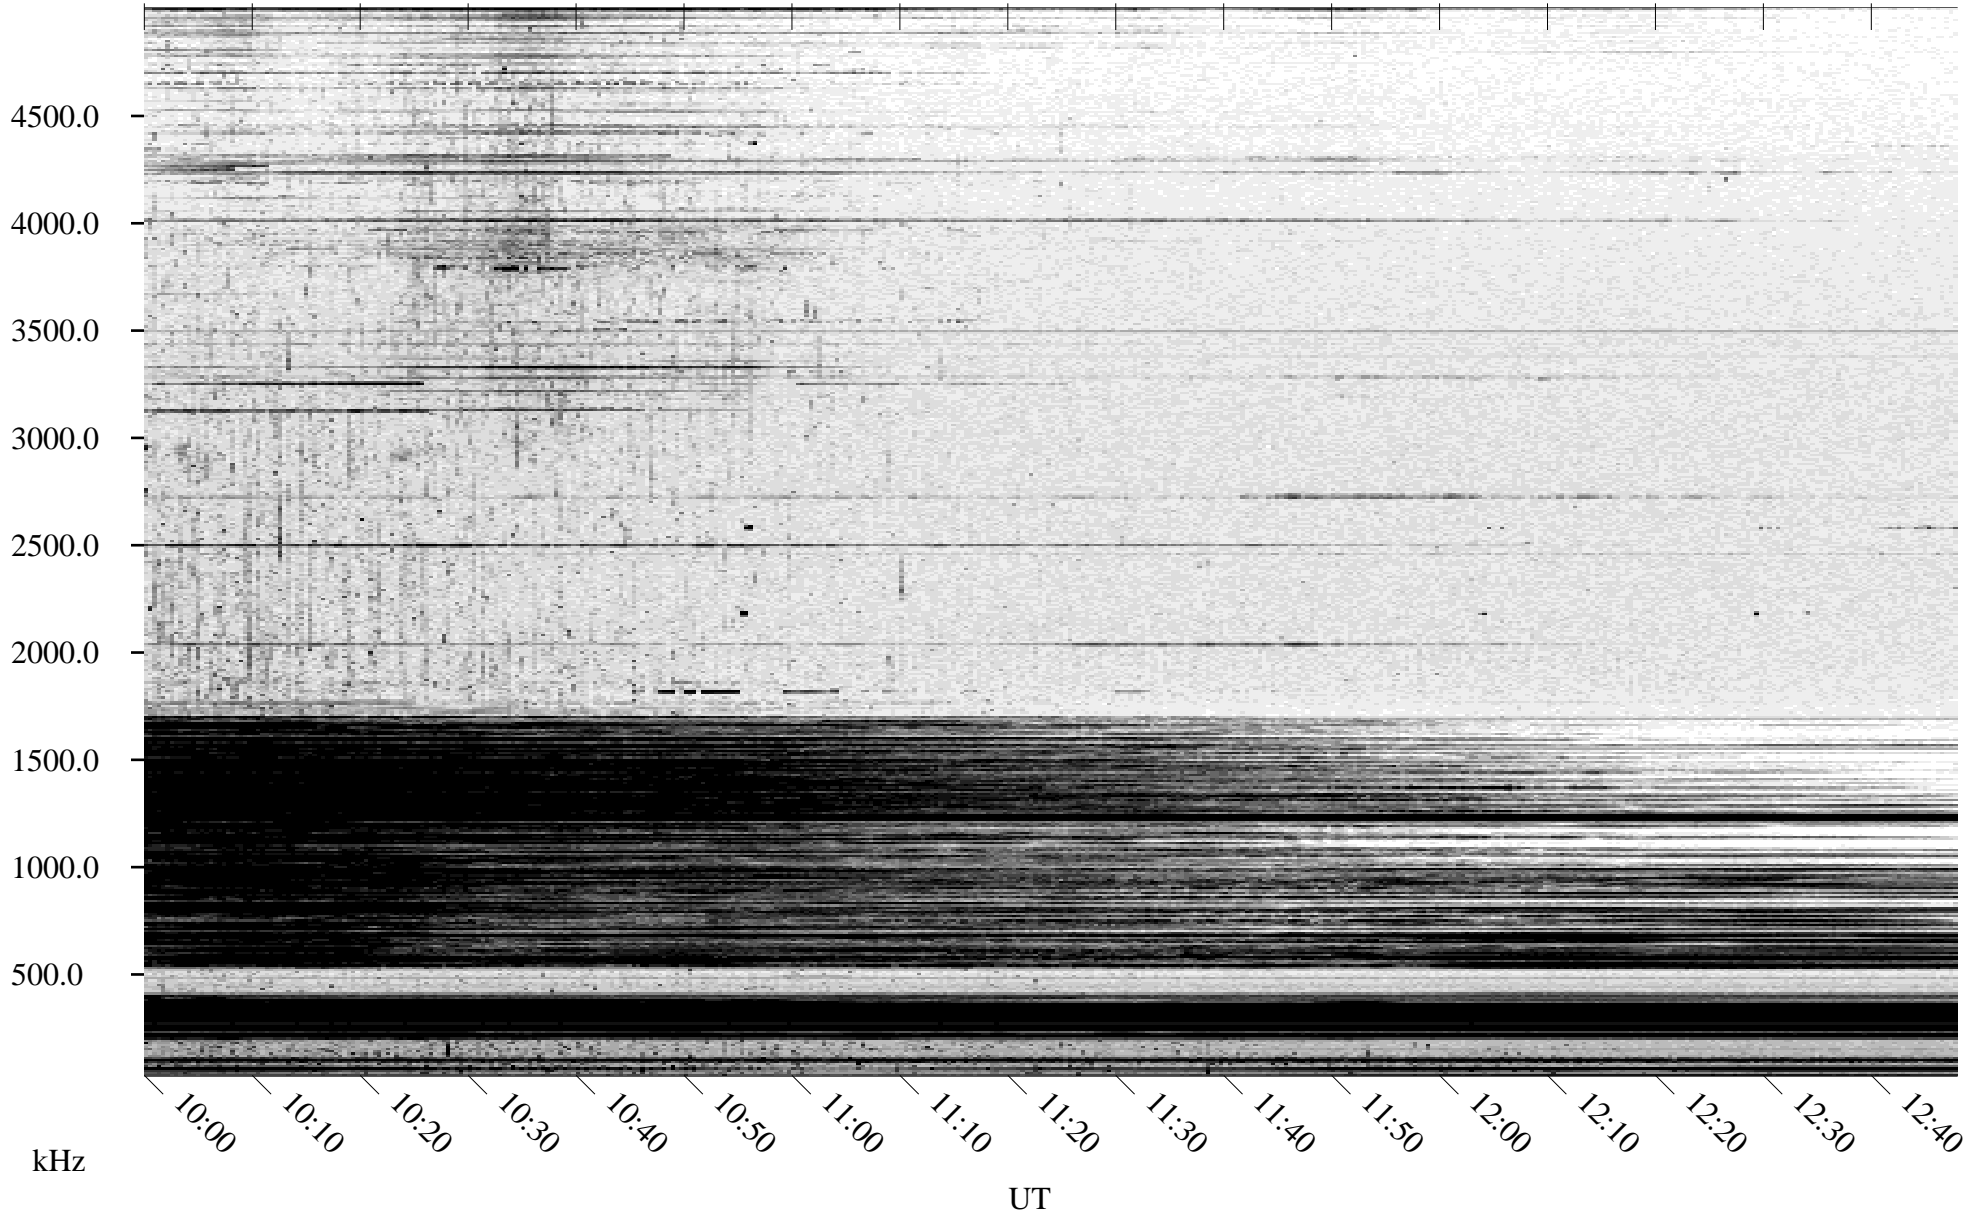

09/30/2003 Churchill, Manitoba

Linear Scale Black = 161 White = 15

ch03273l.z00m max_12

Page 1

09/30/2003 Churchill, Manitoba

Linear Scale Black = 161 White = 15

ch03273l.z00m max_12

Page 2

10/01/2003 Churchill, Manitoba

Linear Scale Black = 161 White = 15

ch03273l.z00m max_12

Page 3

10/01/2003 Churchill, Manitoba

Linear Scale Black = 161 White = 15

ch03273l.z00m max_12

Page 4

10/01/2003 Churchill, Manitoba

Linear Scale Black = 161 White = 15

ch032731.z00m max_12

Page 5

10/01/2003 Churchill, Manitoba

Linear Scale Black = 161 White = 15

ch03273l.z00m max_12

Page 6

10/01/2003 Churchill, Manitoba

Linear Scale

Black = 161

White = 15

ch032731.z00m max_12

Page 7

10/01/2003 Churchill, Manitoba

Linear Scale Black = 161 White = 15