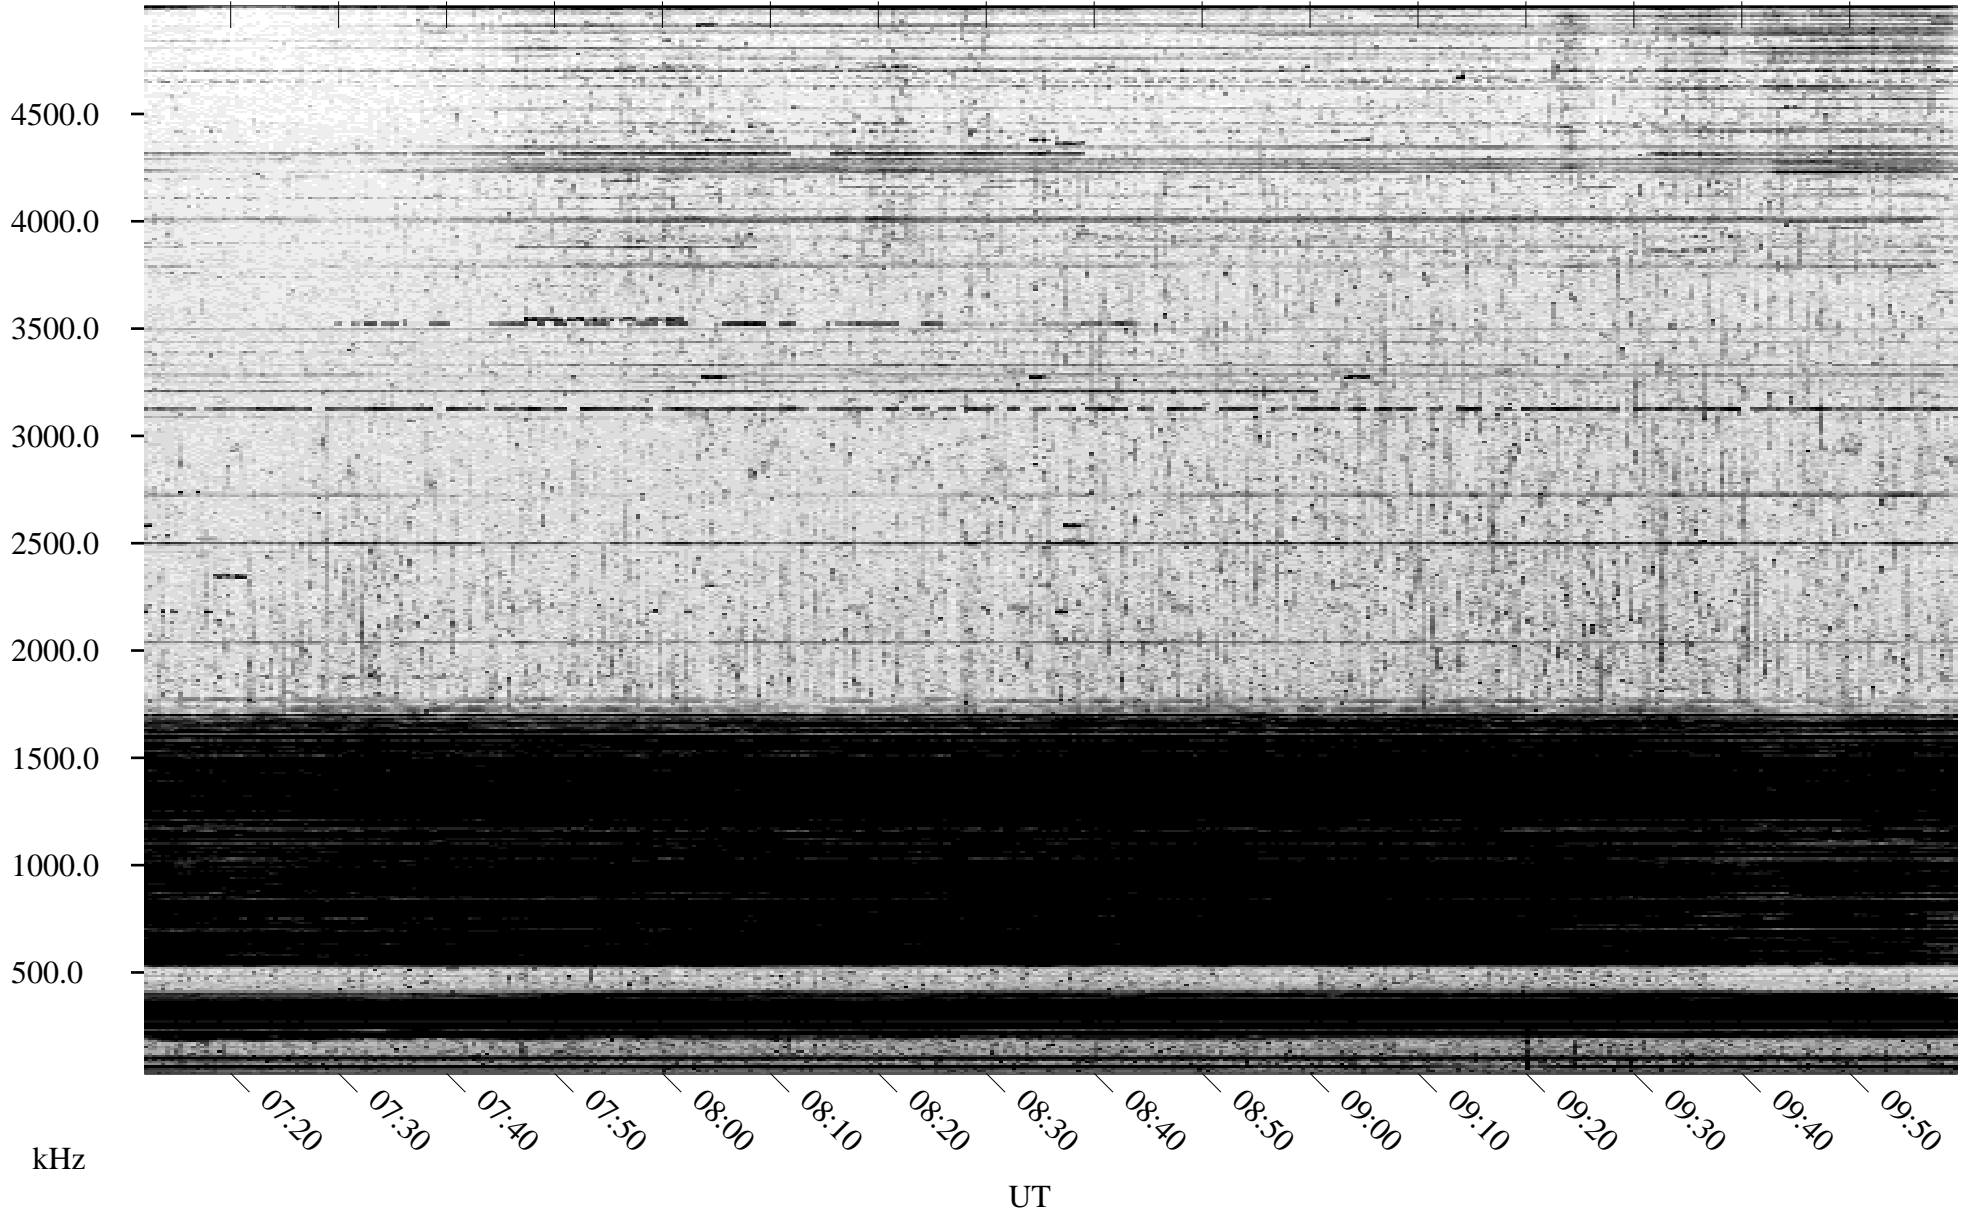

09/30/2003 Churchill, Manitoba

Linear Scale Black = 161 White = 15

ch03273l.z00m max_12

Page 1

09/30/2003 Churchill, Manitoba

Linear Scale Black = 161 White = 15

ch03273l.z00m max_12

Page 2

10/01/2003 Churchill, Manitoba

Linear Scale Black = 161 White = 15

ch03273l.z00m max_12

Page 3

10/01/2003 Churchill, Manitoba

Linear Scale Black = 161 White = 15

ch03273l.z00m max_12

Page 4

10/01/2003 Churchill, Manitoba

Linear Scale Black = 161 White = 15

ch032731.z00m max_12

Page 5

10/01/2003 Churchill, Manitoba

Linear Scale Black = 161 White = 15

ch03273l.z00m max_12

Page 6

10/01/2003 Churchill, Manitoba

Linear Scale

Black = 161

White = 15

ch032731.z00m max_12

Page 7

10/01/2003 Churchill, Manitoba

Linear Scale Black = 161 White = 15